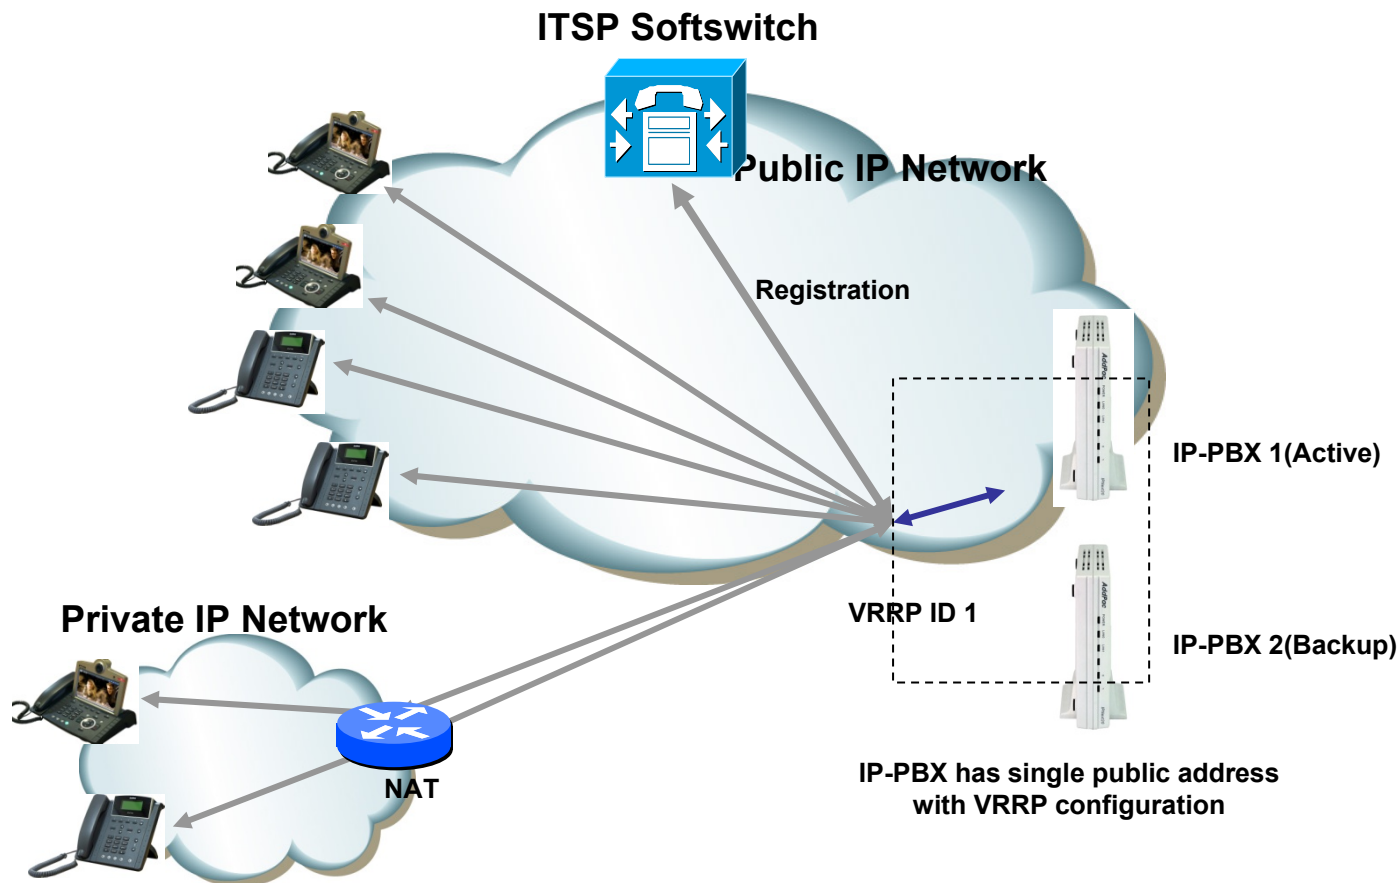

- Active – Active Duplication Scheme
- Active – Standby Duplication Scheme
- VRRP based Duplication Scheme

AP-VP350

AP-VP300

AP-VP150

AP-IP160

AP-IP300

IPNext20

AddPac

www.addpac.com

Active-Active Duplication Scheme

ITSP: Internet Telephony Service Provider

Active-Standby Duplication Scheme

ITSP: Internet Telephony Service Provider

Active-Standby Duplication Scheme

VRRP based Duplication Scheme (I)

ITSP: Internet Telephony Service Provider

VRRP based Duplication Scheme (II)

ITSP: Internet Telephony Service Provider

VRRP based Duplication Scheme (III)

NGN IP-PBX

Thank you!

AddPac Technology Co., Ltd.
Sales and Marketing