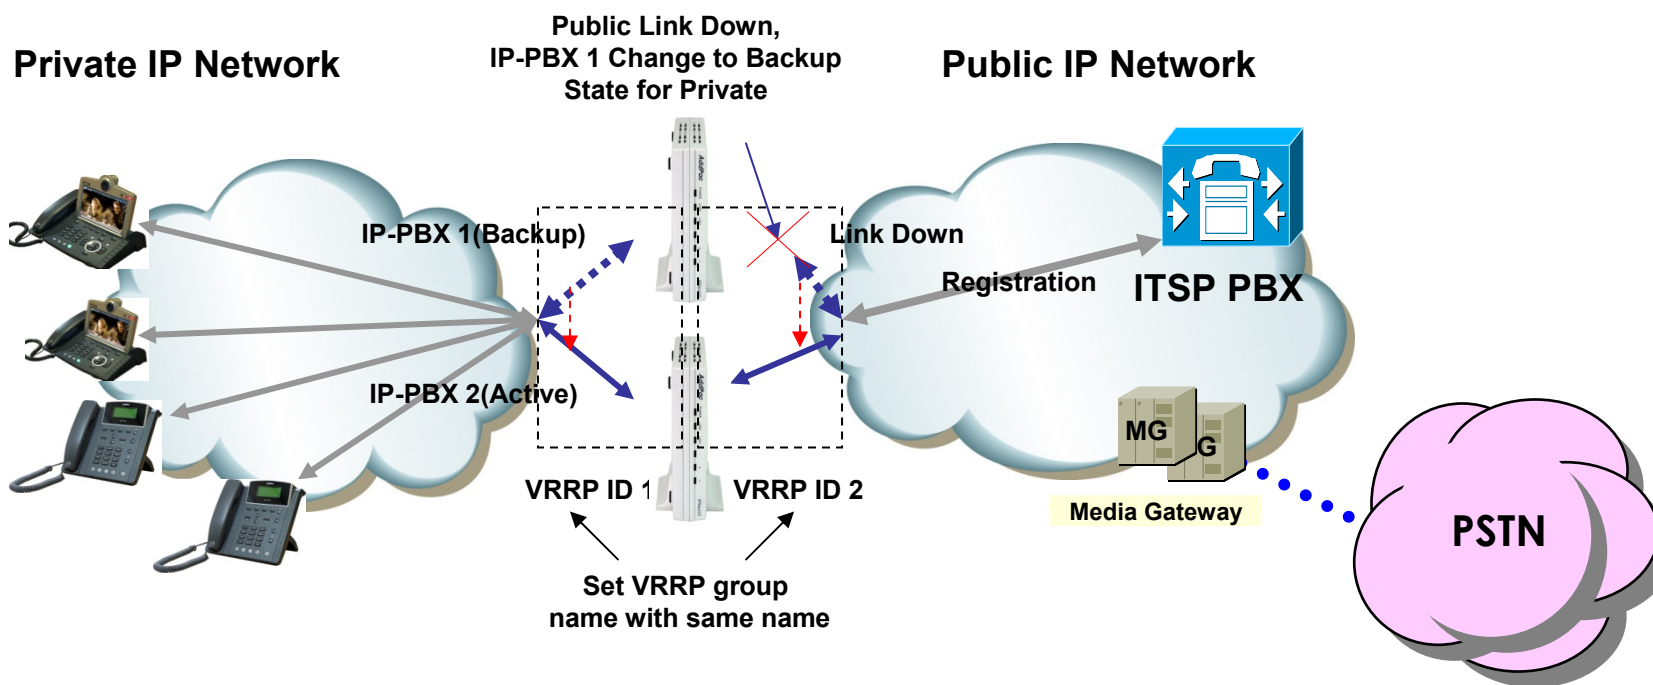

- Active – Active Duplication Scheme
- Active – Standby Duplication Scheme
- VRRP based Duplication Scheme

AP-VP350

AP-VP300

AP-VP150

AP-IP160

AP-IP300

IPNext20

AddPac

www.addpac.com

Active-Active Duplication Scheme

ITSP: Internet Telephony Service Provider

Active-Standby Duplication Scheme

ITSP: Internet Telephony Service Provider

Active-Standby Duplication Scheme

VRRP based Duplication Scheme (I)

ITSP: Internet Telephony Service Provider

VRRP based Duplication Scheme (II)

ITSP: Internet Telephony Service Provider

VRRP based Duplication Scheme (III)

NGN IP-PBX

Thank you!

AddPac Technology Co., Ltd.
Sales and Marketing