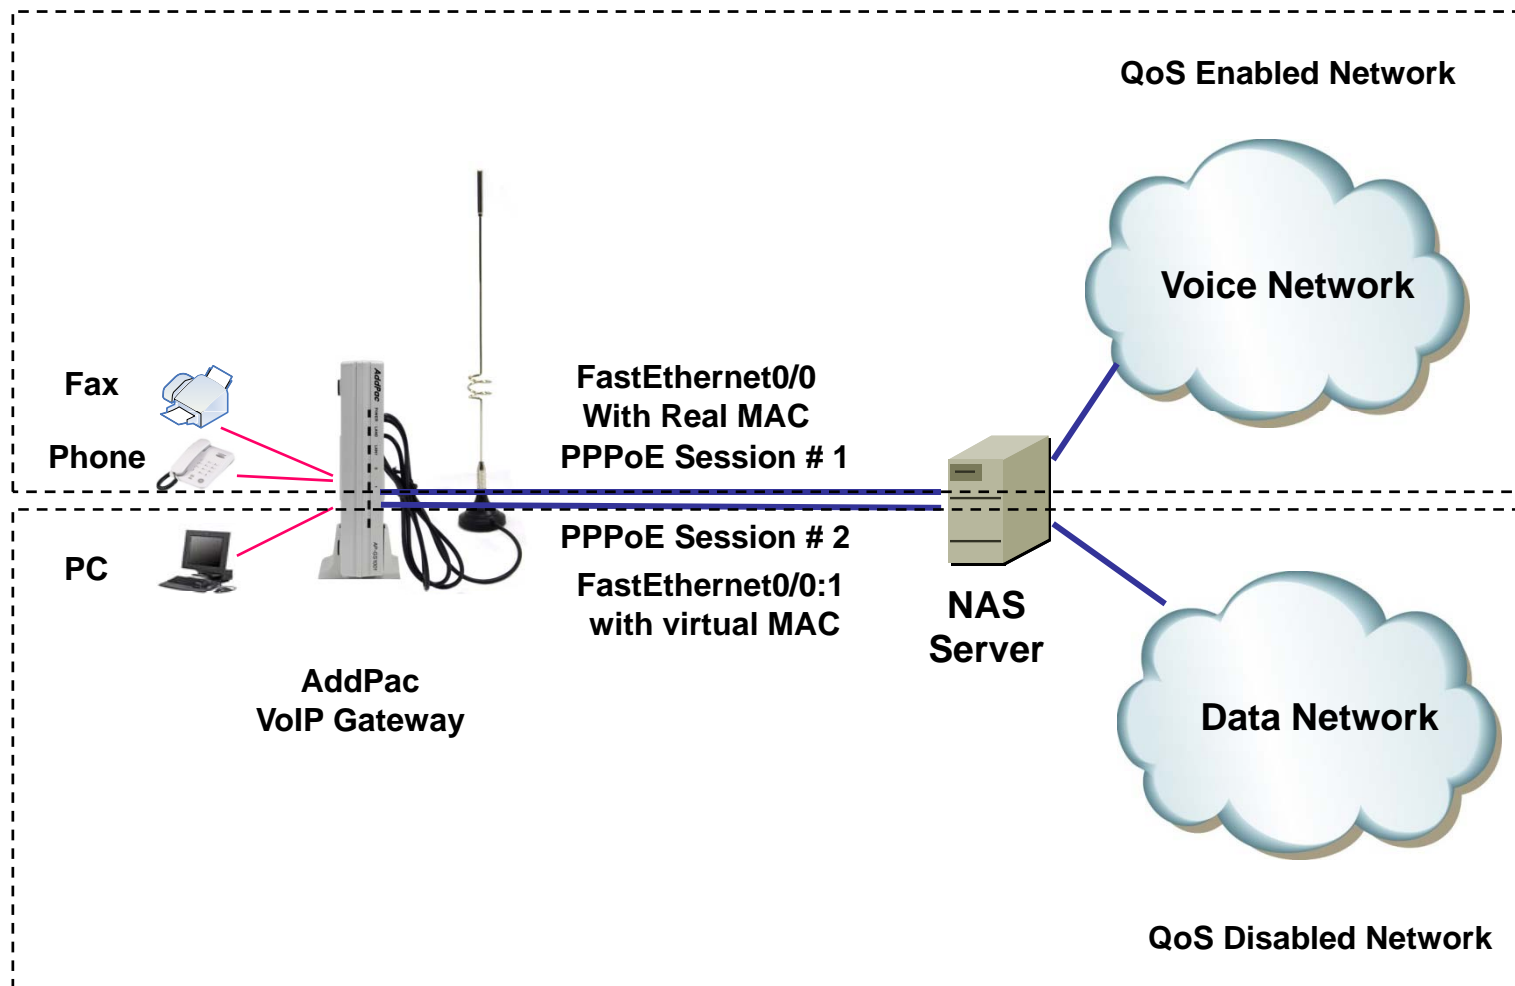

Network Diagram