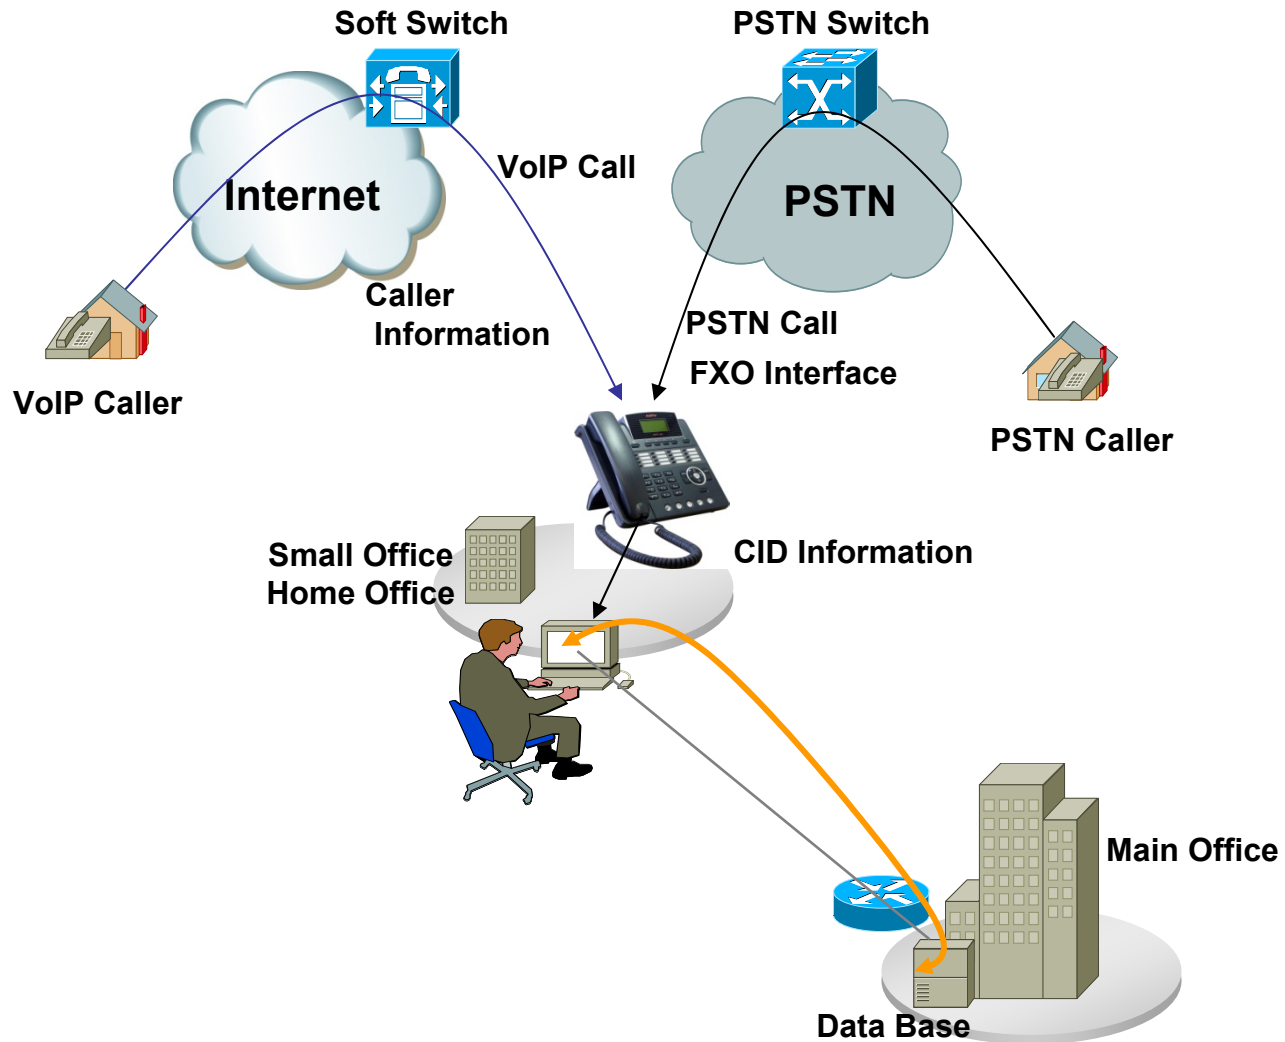

Basic Network Diagram