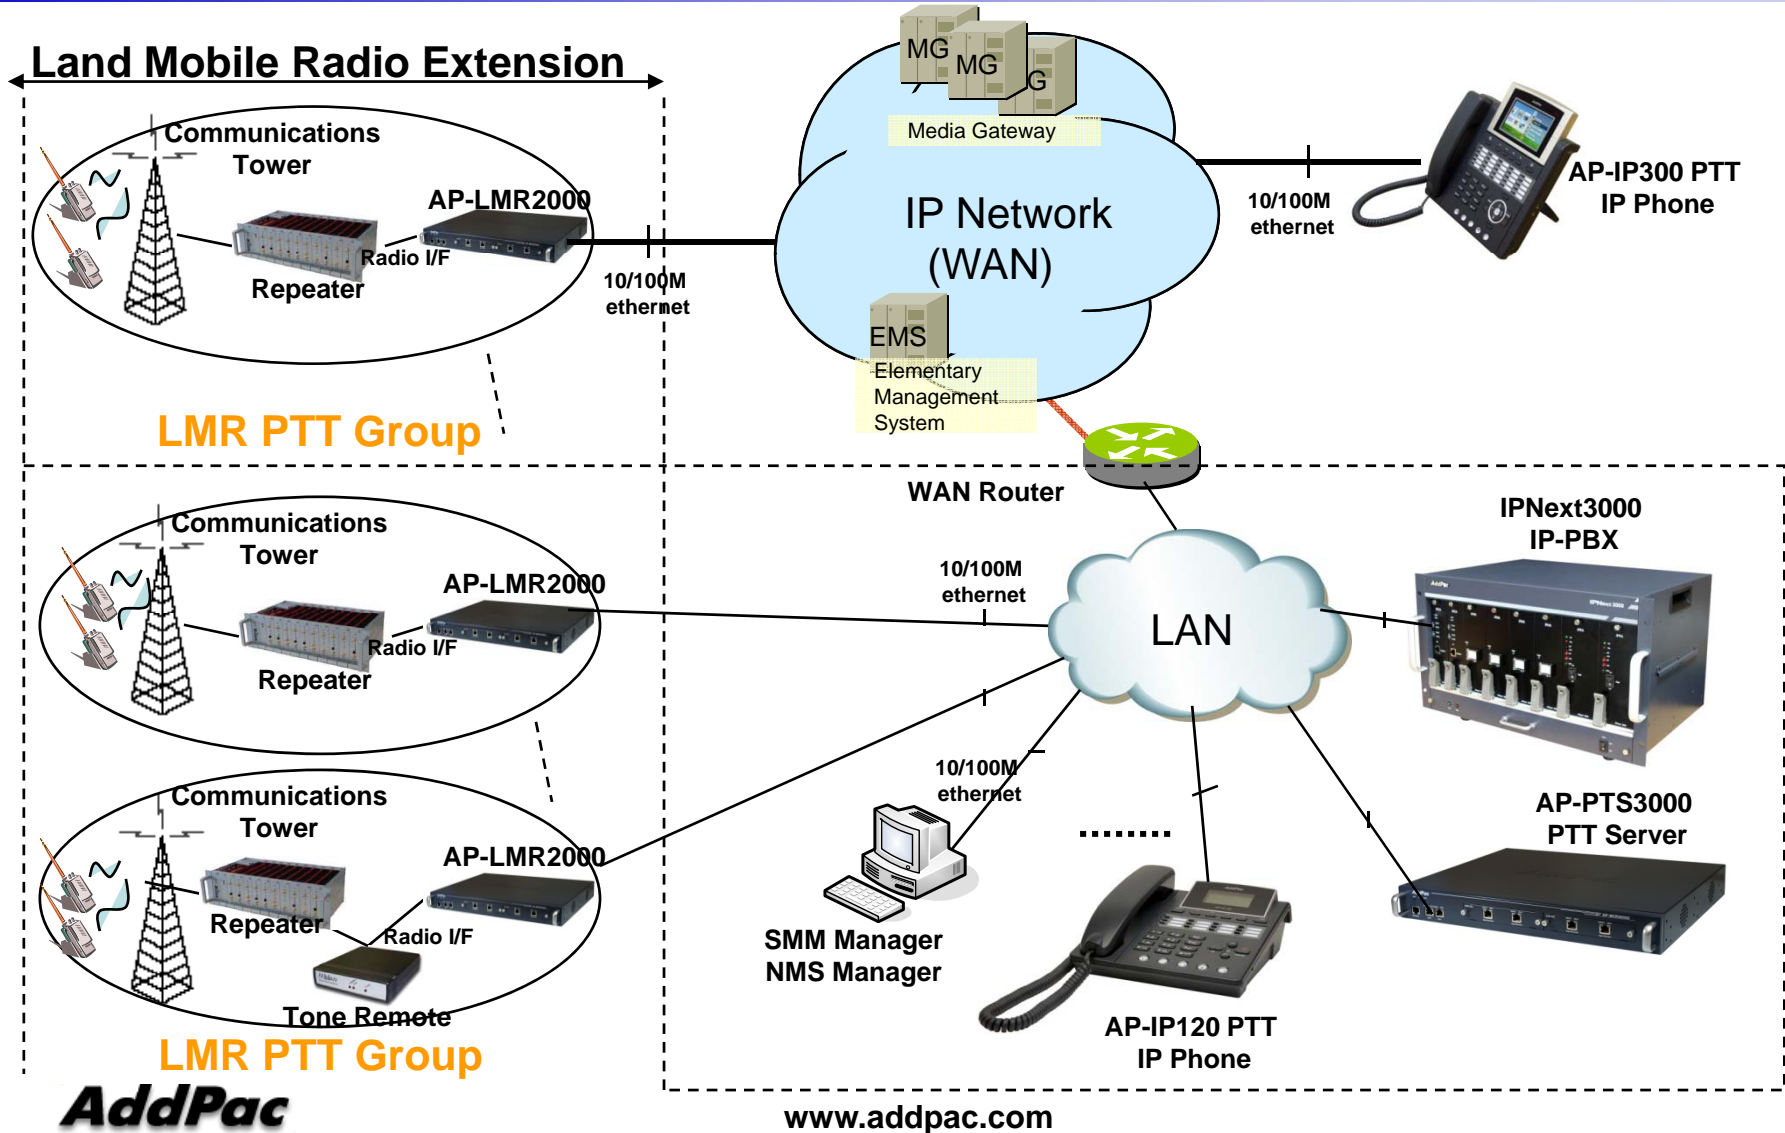

AP-IP120 BcN IP Phone

High Performance Broadband Convergence Network IP
Phone Solution

PTT(Push-to-Talk) Service
Features

AddPac

AddPac Technology

Sales and Marketing

www.addpac.com

Contents

- PTT Service Network Diagram
- AddPac PTT Service Features
- AP-IP120 PTT Service UI
 - PTT Idle Mode
 - PTT Call Mode
 - PTT Call Mode (Dialing)
 - PTT Waiting Mode
 - PTT Mode : Speaking
 - PTT Mode : Listening

PTT Service Network Diagram

AddPac PTT Service Features

- Various VoIP & PTT Call Mode Support
 - VoIP Call & PTT Call Support
 - Call Waiting Support and Incoming Call Indication
 - VoIP Call and PTT Call Mode Change
 - Various PTT Call Mode Support
 - Point-to-Point PTT Call, Group PTT Call, Emergency PTT Call
 - PTT Call Connection using Send/PTT Button
- Status Display & Indication Function
 - Various Call Status Display using ICON
 - Call, SMS, Wi-Fi Antenna, PTT Call Status
 - Status Indication using LED
 - Absent Call, Emergency Call
 - Status Indication using Sound
 - PTT Call Start/Incoming Call, Wi-Fi connection and release

AP-IP120 PTT(Push-to-Talk) Service UI

PTT Idle Mode

PTT Call Mode Entering by
F3 Softkey Press

PTT Call Mode

PTT Call Mode (Dialing)

PTT Dialing Number : 1002

PTT Waiting Mode

PTT Waiting Mode after PTT Dialing