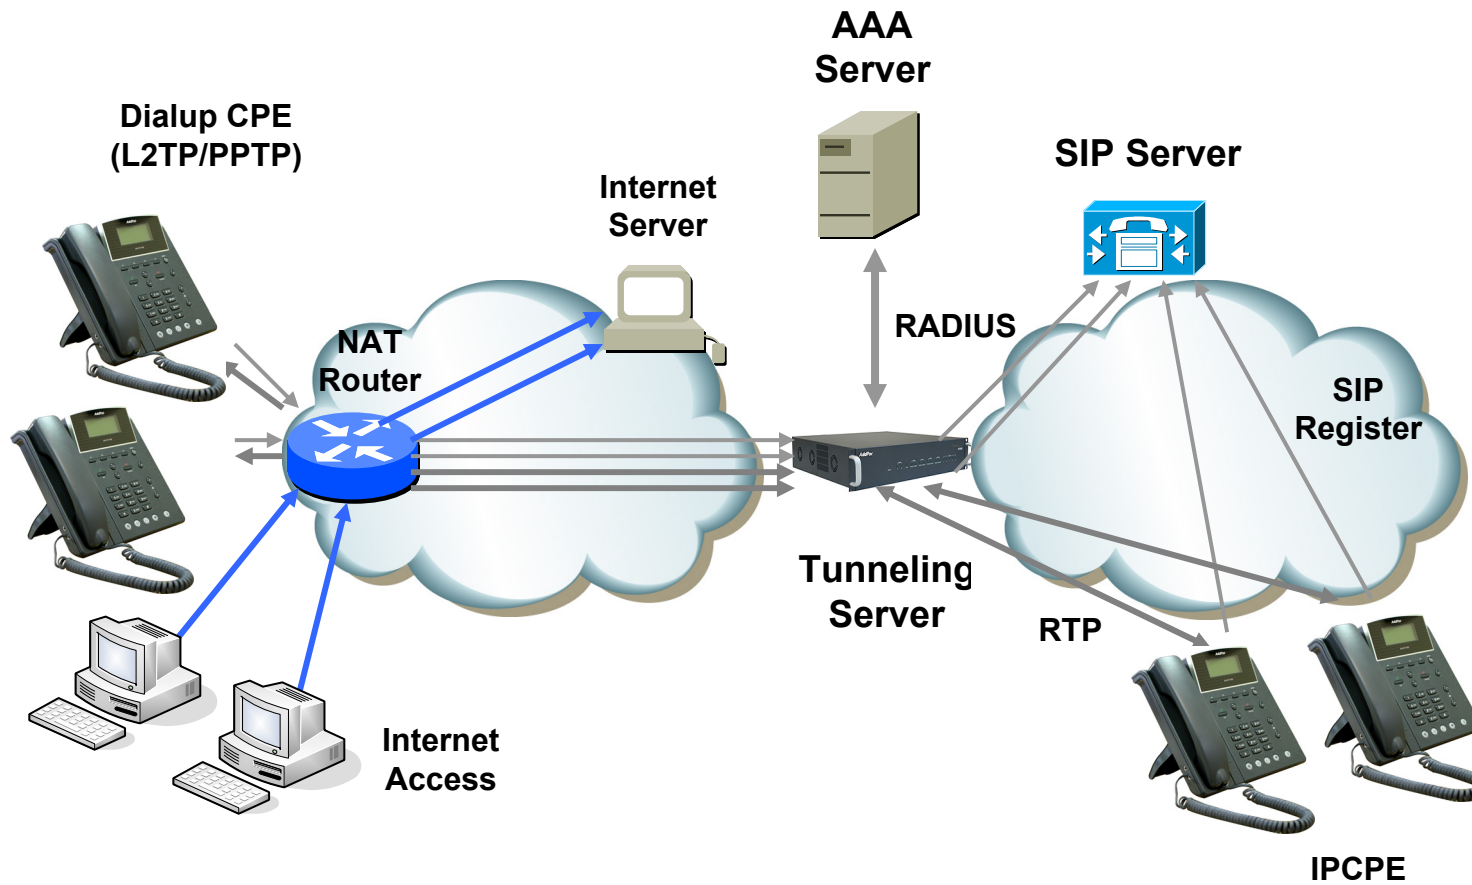

AP-IP150 BcN IP Phone

High Performance Broadband Convergence Network
IP Phone Solution

Tunneling Features

AddPac

AddPac Technology

Sales and Marketing

www.addpac.com

Contents

- Tunneling Server Feature
- Dialup Tunneling Protocol
- IP Tunneling Protocol at NAT/PAT
- Tunneling Service at NAT/PAT
- Tunneling Service at VPN

Tunneling Service Feature

AP-IP150 IP Phone

- RADIUS Interface (AAA)
- Dialup Tunneling Protocol
 - PPTP
 - L2TP
 - PPPoE
- IP Tunneling Protocols
 - IPIP
- PPP Authentication
 - PAP
 - CHAP

Dialup Tunneling Protocol

AP-IP150 IP Phone

Tunneling Service at NAT/PAT

AP-IP150 IP Phone

Tunneling Service at VPN

AP-IP150 Premium IP Phone

IP Phone Series

Thank you!