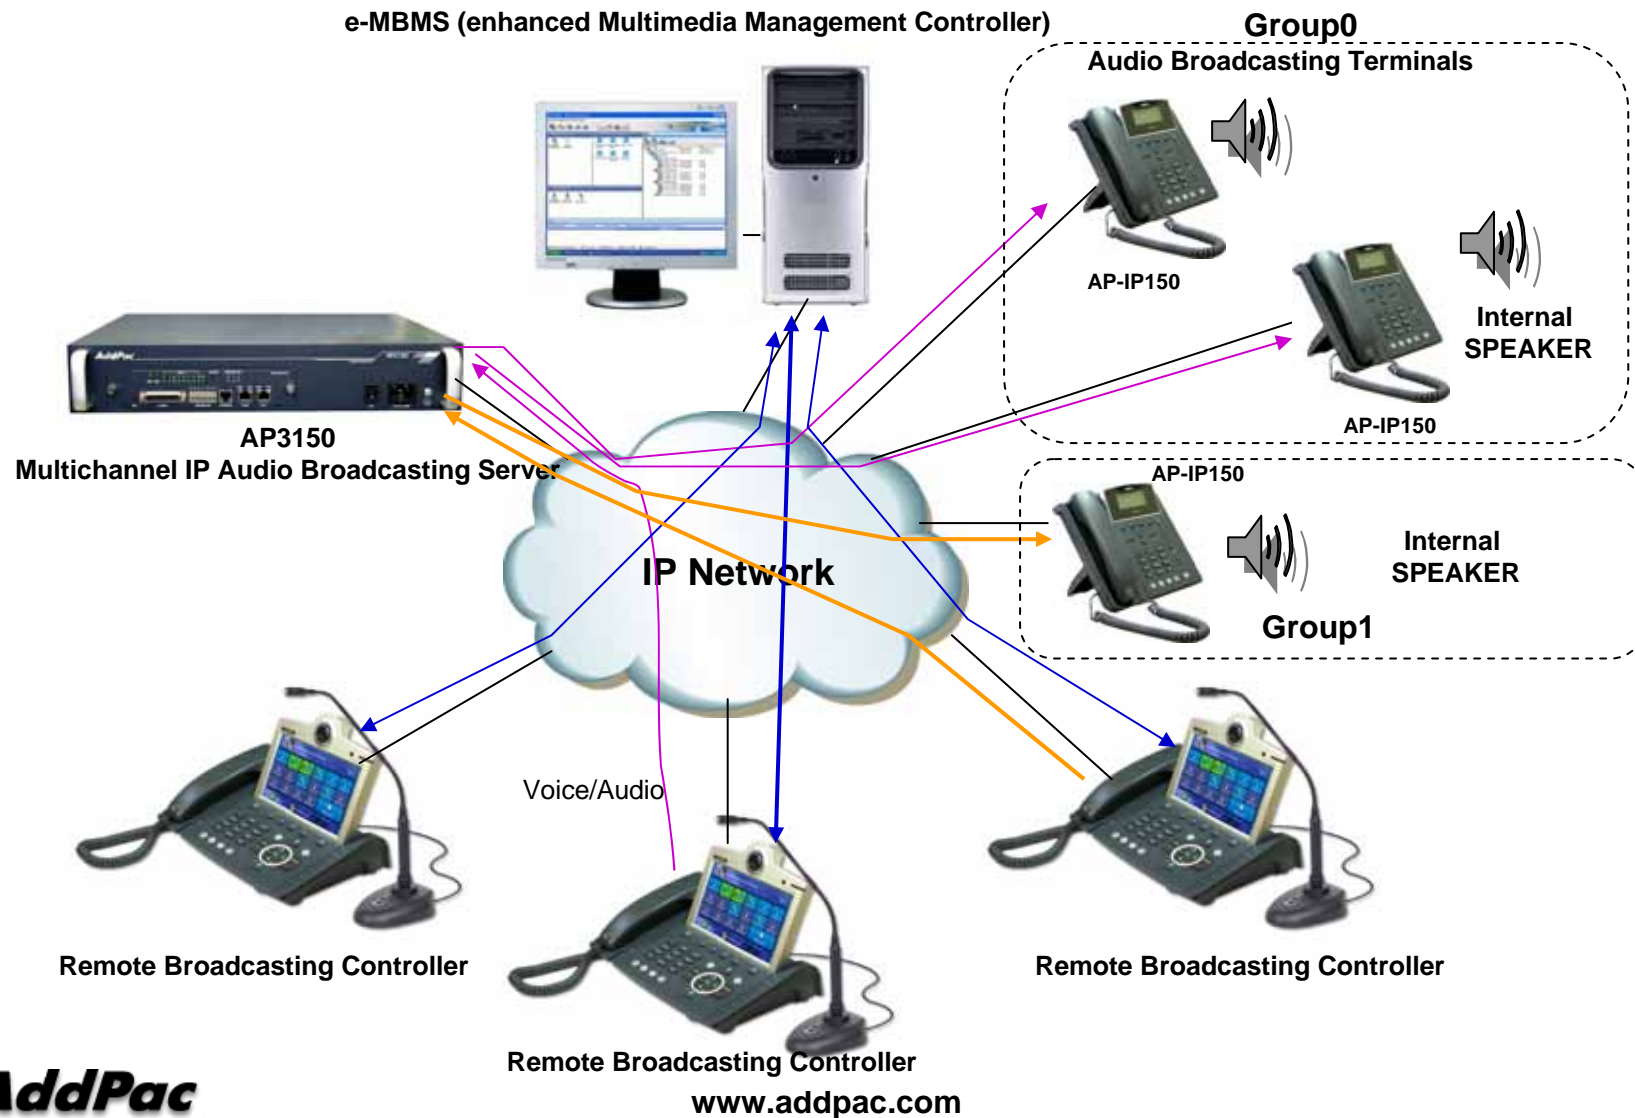

Multiple Remote Broadcasting Service Diagram