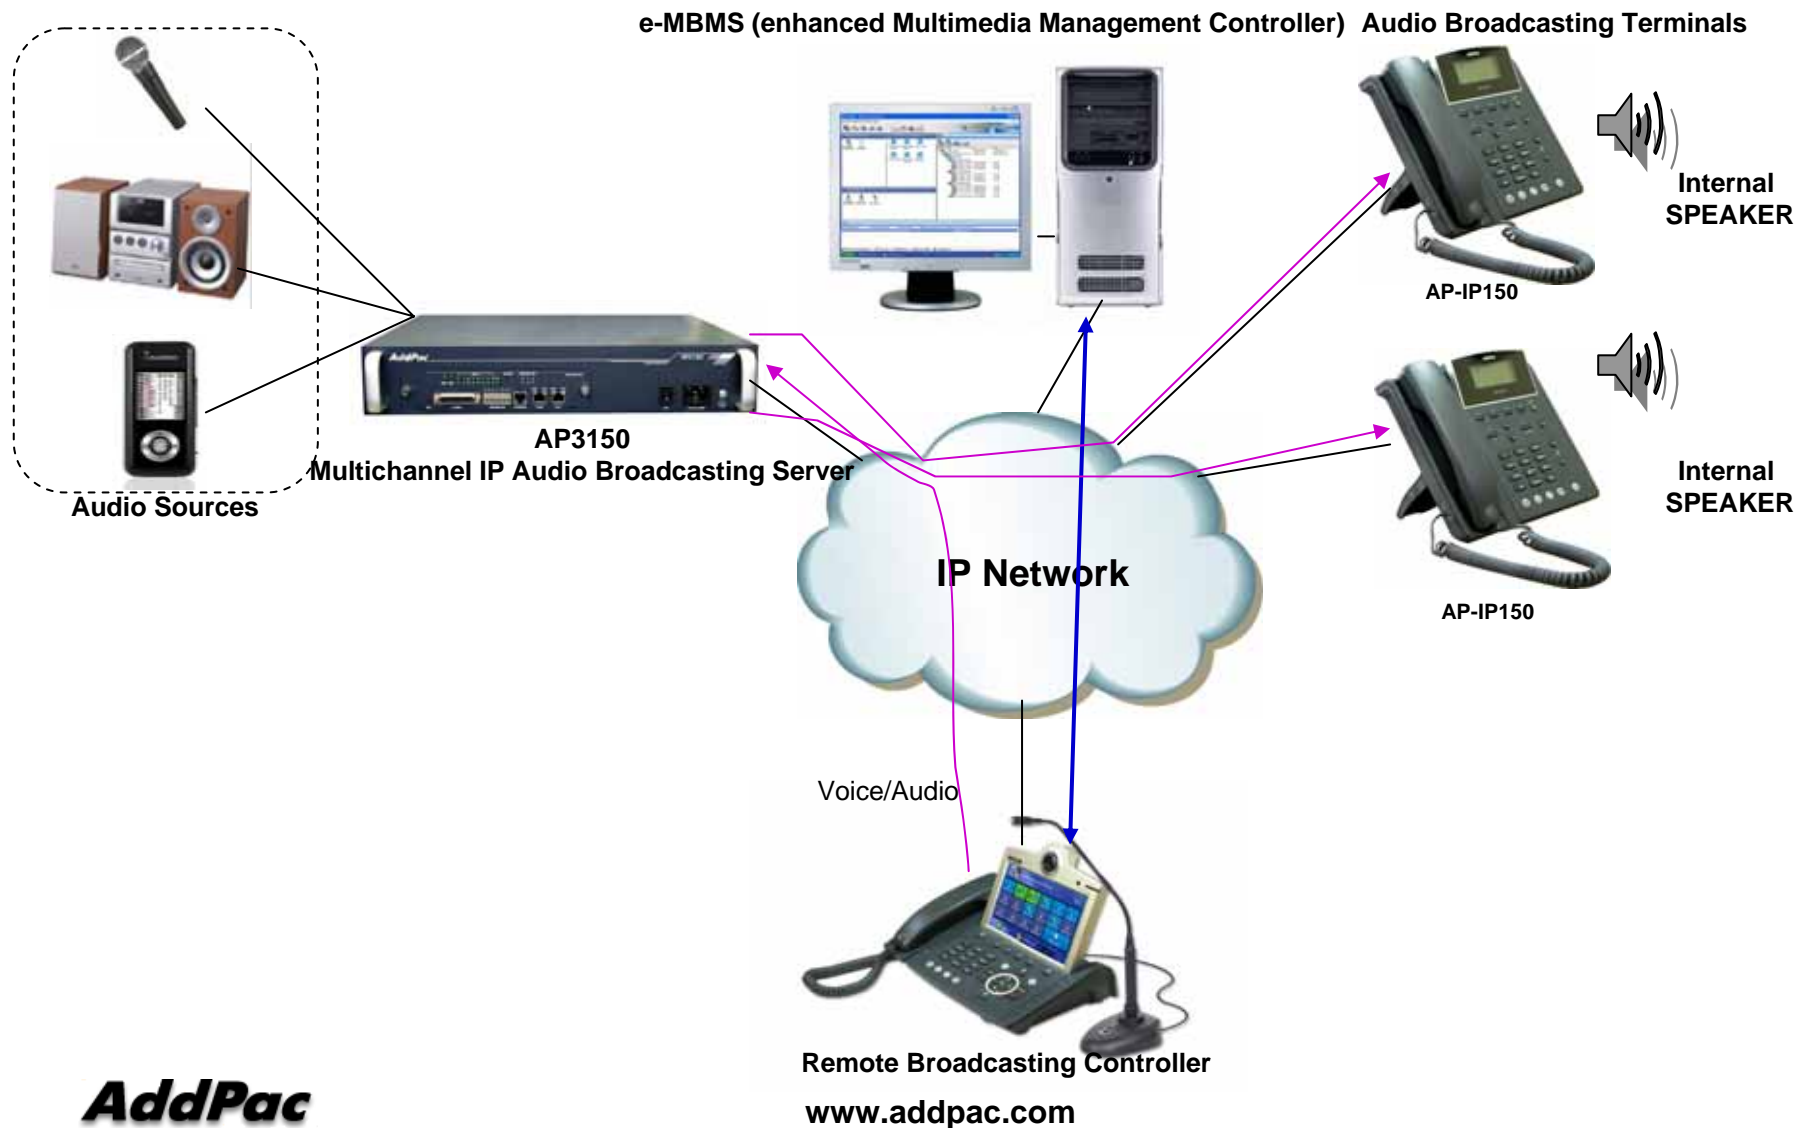

# Remote Broadcasting

High-performance Remote Multimedia Broadcasting Solution

AP-IP150 Broadcasting Terminal

AP-VP300 Remote Broadcasting Terminal

e-MBMS (enhanced Multimedia  
Broadcasting Management System)

# Contents

- Remote Broadcasting Network Diagram : Example
- AP-VP300 Remote Broadcasting Controller
- Multiple Remote Broadcasting Service Diagram
- e-MBMS Multimedia Broadcasting Management

# Remote Broadcasting Controller

AP-VP300 High Performance IP Video Phone

✓ **Application Select**

**Remote Broadcasting Controller**

# OSD for Group Broadcasting Service

AP-VP300 High Performance IP Video Phone

Display the ON-AIR Status

Touch Screen

Chime Bell indicate "Broadcasting Start"

Volume Up button

Broadcasting Start Button

Volume Control