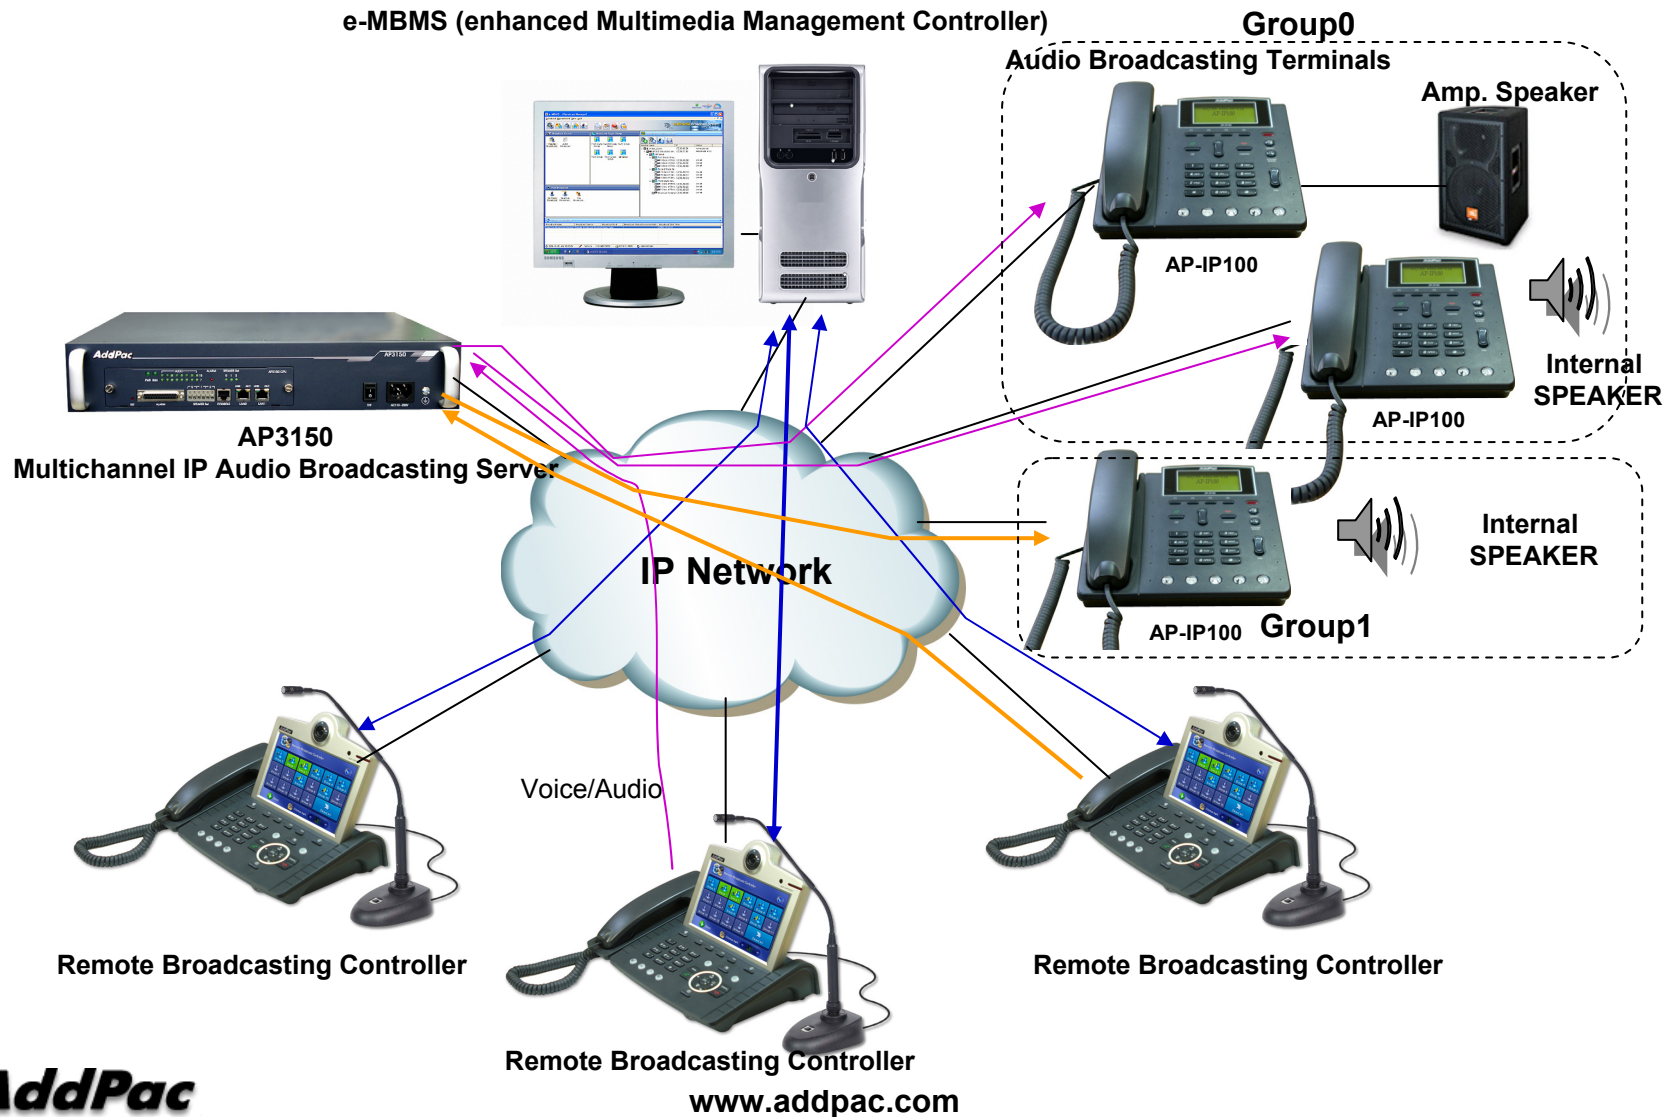

Remote Broadcasting

High-performance Remote Multimedia Broadcasting Solution

AP-IP100 Broadcasting Terminal

AP-VP300 Remote Broadcasting Terminal

e-MBMS (enhanced Multimedia
Broadcasting Management System)

Remote Broadcasting Network Diagram

e-MBMS (enhanced Multimedia Management Controller) Audio Broadcasting Terminals

Remote Broadcasting Controller

AP-VP300 High Performance IP Video Phone

✓ Application Select

Remote Broadcasting Controller

OSD for Group Broadcasting Service

AP-VP300 High Performance IP Video Phone

Display the ON-AIR Status

Touch Screen

Chime Bell indicate "Broadcasting Start"

Volume Up button

Broadcasting Start Button

Volume Control

AddPac

www.addpac.com

Remote Audio Broadcasting using External MIC (example)

Multiple Remote Broadcasting Service Diagram

e-MBMS Service Feature

- Client/Server Architecture
- PC based Window Application Program
- User and Group Management
- User Access Management
- Broadcasting Equipment Management (Server/Terminal/Controller)
- Broadcasting Source Management
- Configuration Management
- Session Management
- Schedule Broadcasting Management
- Emergency Broadcasting
- Event Management
- **Remote Broadcasting Controller Management**
- e-MBMS Redundancy Configuration/Backup
- etc