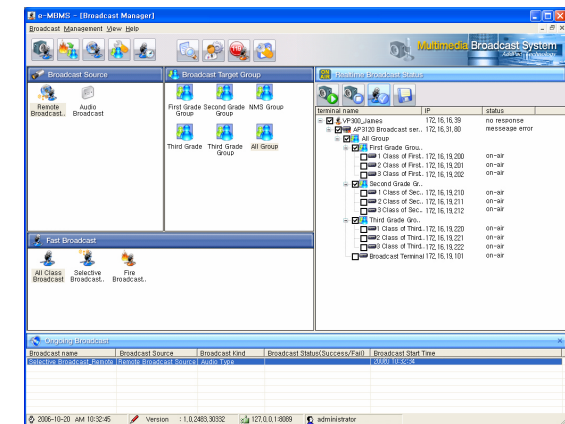

Volume Control

AddPac

www.addpac.com

Remote Audio Broadcasting using External MIC (example)

Multiple Remote Broadcasting Service Diagram

e-MBMS Service Feature

- Client/Server Architecture
- PC based Window Application Program
- User and Group Management
- User Access Management
- Broadcasting Equipment Management (Server/Terminal/Controller)
- Broadcasting Source Management
- Configuration Management
- Session Management
- Schedule Broadcasting Management
- Emergency Broadcasting
- Event Management
- **Remote Broadcasting Controller Management**
- e-MBMS Redundancy Configuration/Backup
- etc