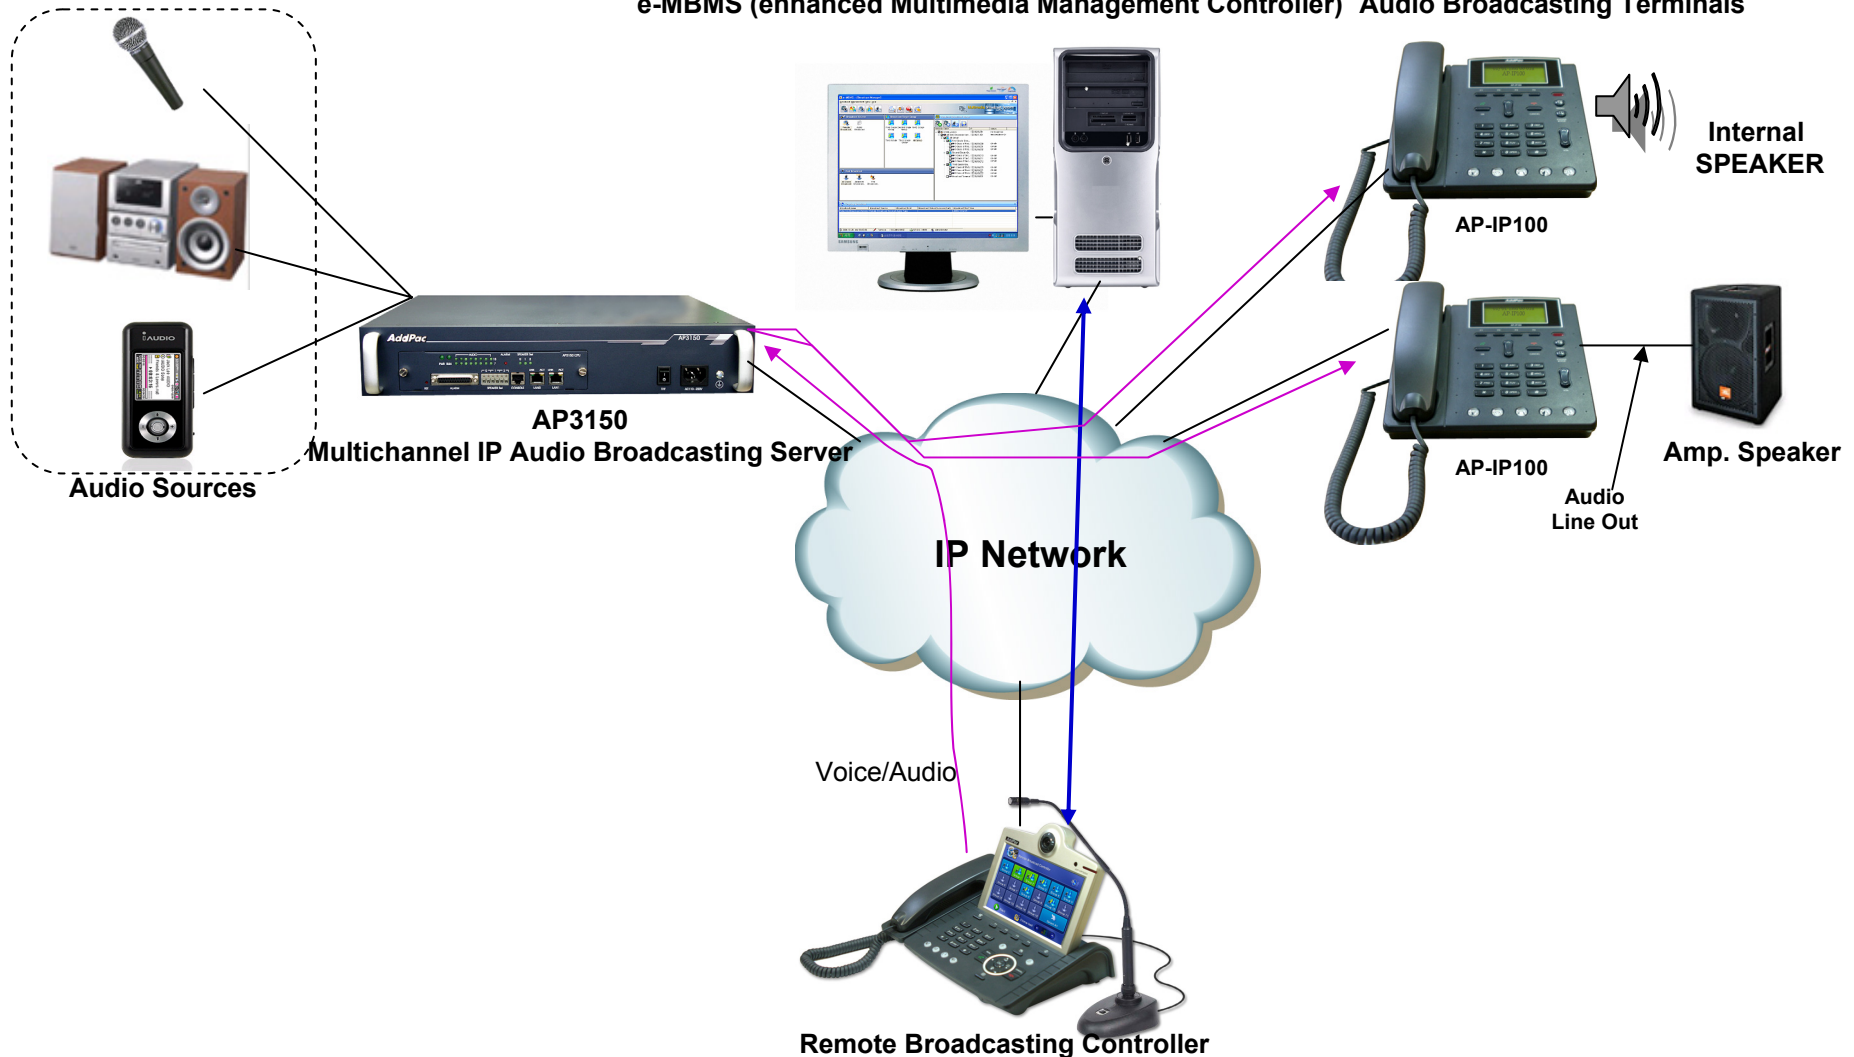

Remote Broadcasting

High-performance Remote Multimedia Broadcasting Solution

AP-IP100 Broadcasting Terminal

AP-VP300 Remote Broadcasting Terminal

e-MBMS (enhanced Multimedia
Broadcasting Management System)

Remote Broadcasting Network Diagram

e-MBMS (enhanced Multimedia Management Controller) Audio Broadcasting Terminals

Remote Broadcasting Controller

AP-VP300 High Performance IP Video Phone

✓ Application Select

Remote Broadcasting Controller

OSD for Group Broadcasting Service

AP-VP300 High Performance IP Video Phone

Display the ON-AIR Status

Touch Screen

Chime Bell indicate "Broadcasting Start"

Volume Up button

Broadcasting Start Button

Volume Control

AddPac

www.addpac.com

Remote Audio Broadcasting using External MIC (example)

Multiple Remote Broadcasting Service Diagram

e-MBMS Service Feature

- Client/Server Architecture
- PC based Window Application Program
- User and Group Management
- User Access Management
- Broadcasting Equipment Management (Server/Terminal/Controller)
- Broadcasting Source Management
- Configuration Management
- Session Management
- Schedule Broadcasting Management
- Emergency Broadcasting
- Event Management
- **Remote Broadcasting Controller Management**
- e-MBMS Redundancy Configuration/Backup
- etc