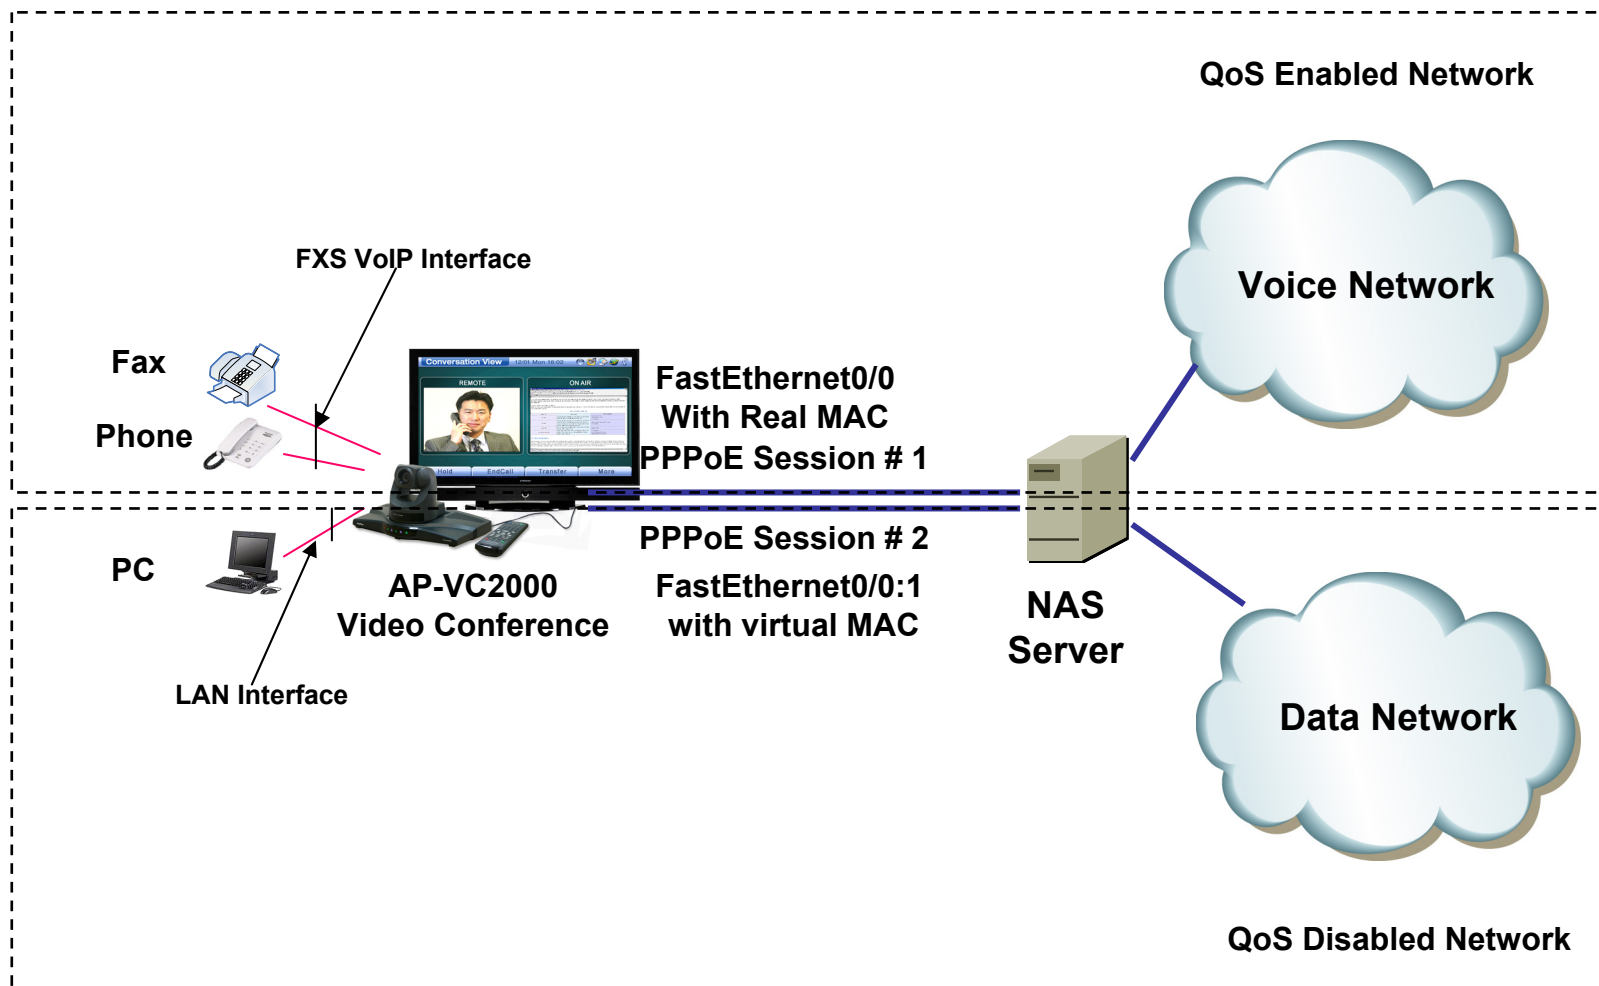

Network Diagram