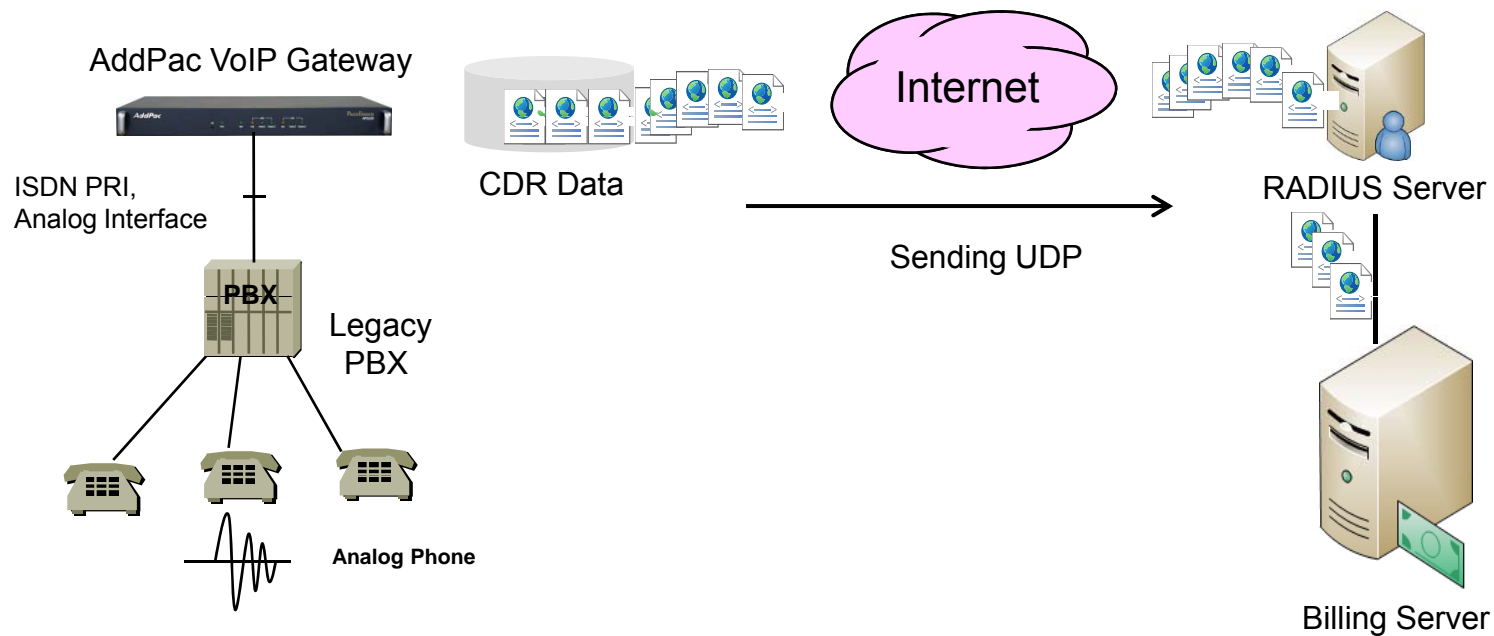

VoIP Gateway Series

CDR(Call Detail Record) Service Features

AddPac

AddPac Technology

Sales and Marketing

www.addpac.com

Contents

- Network Diagram for CDR Service
- VoIP Gateway CDR Features
- CDR over RADIUS Features
- CDR Data Field

Network Diagram

VoIP Gateway CDR Features

- AddPac VoIP Gateway Products support a feature of CDR(Call Detail Records)
 - CDR field parameters for RAIDUS Server
 - One CDR information is created when the call ends. It is composed of 60 data field values

CDR over RADIUS Features

CDR can be transmitted to RADIUS server by using VoIP Gateway Series RADIUS message.

CDR Data Field

Data Field Names	Description
cdrRecordType globalCallId_ClusterID globalCallId_callManagerId globalCallId_callId	Call Identifier (mandatory)
dateTimeOrigination dateTimeConnect dateTimeDisconnect duration	Timestamp and Duration
callingPartyNumber lastRedirectDn origCalledPartyNumber finalCalledPartyNumber	Extension Number
callingPartyNumberPartition lastRedirectDnPartition origCalledPartyNumberPartition finalCalledPartyNumberPartition	Partition Information
callingPartyLoginUserId finalCalledPartyLoginUserId	User Information
origDeviceName origNetAddr origNetPort origNodeid origSpan destDeviceName destNodeid destSpan destNetAddr destNetPort	Device Information