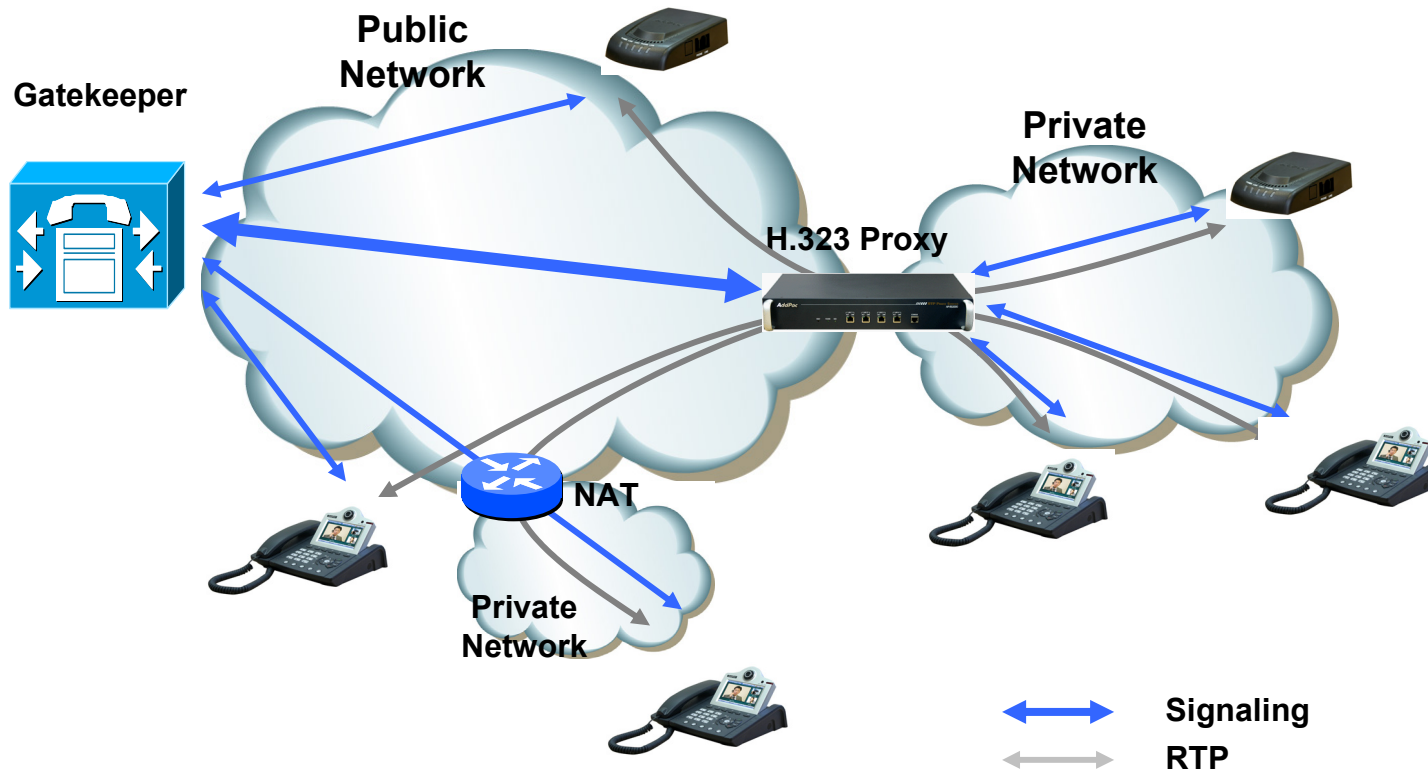

H.323 Extended Private Proxy Model