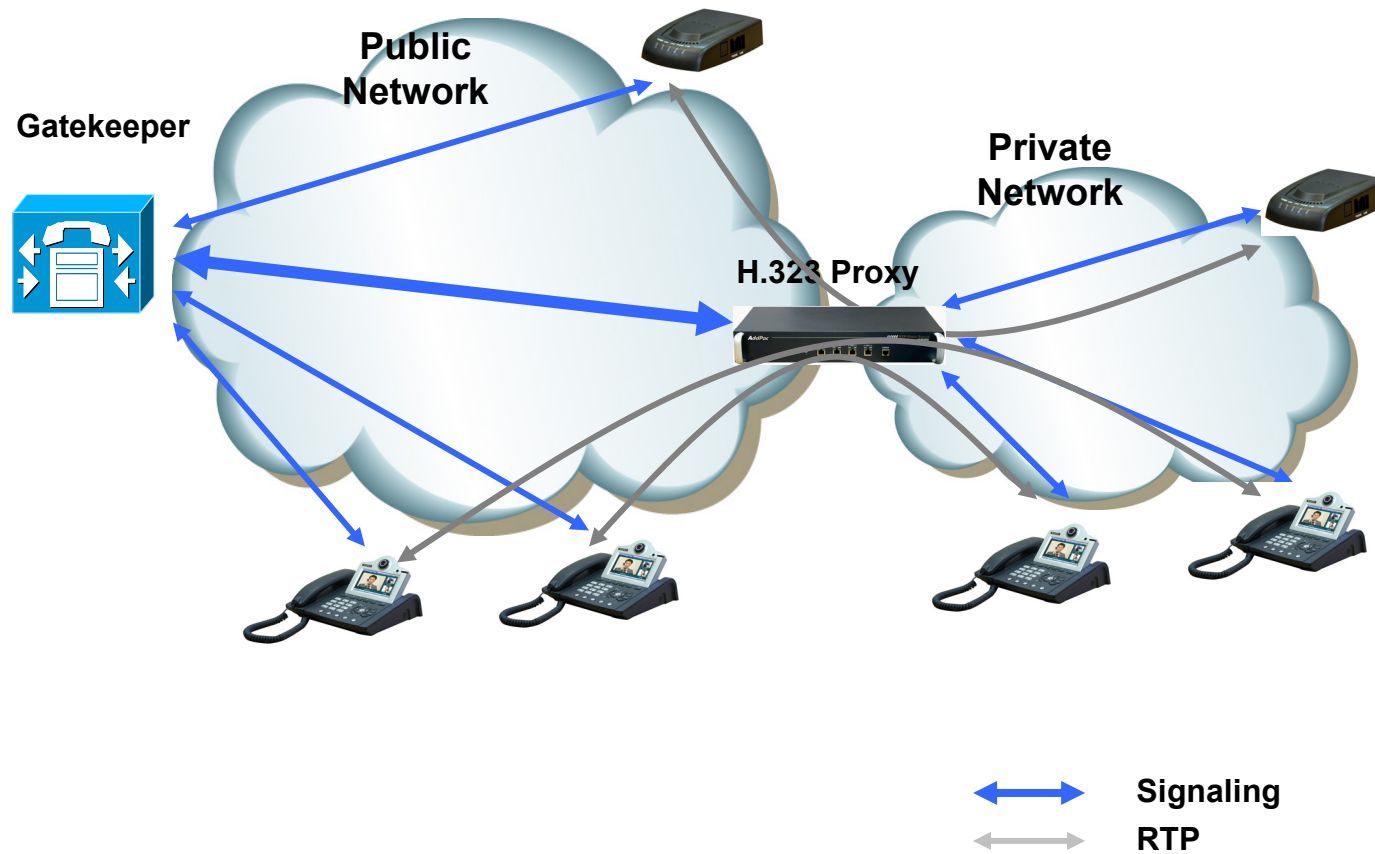

H.323 Basic Private Proxy Model