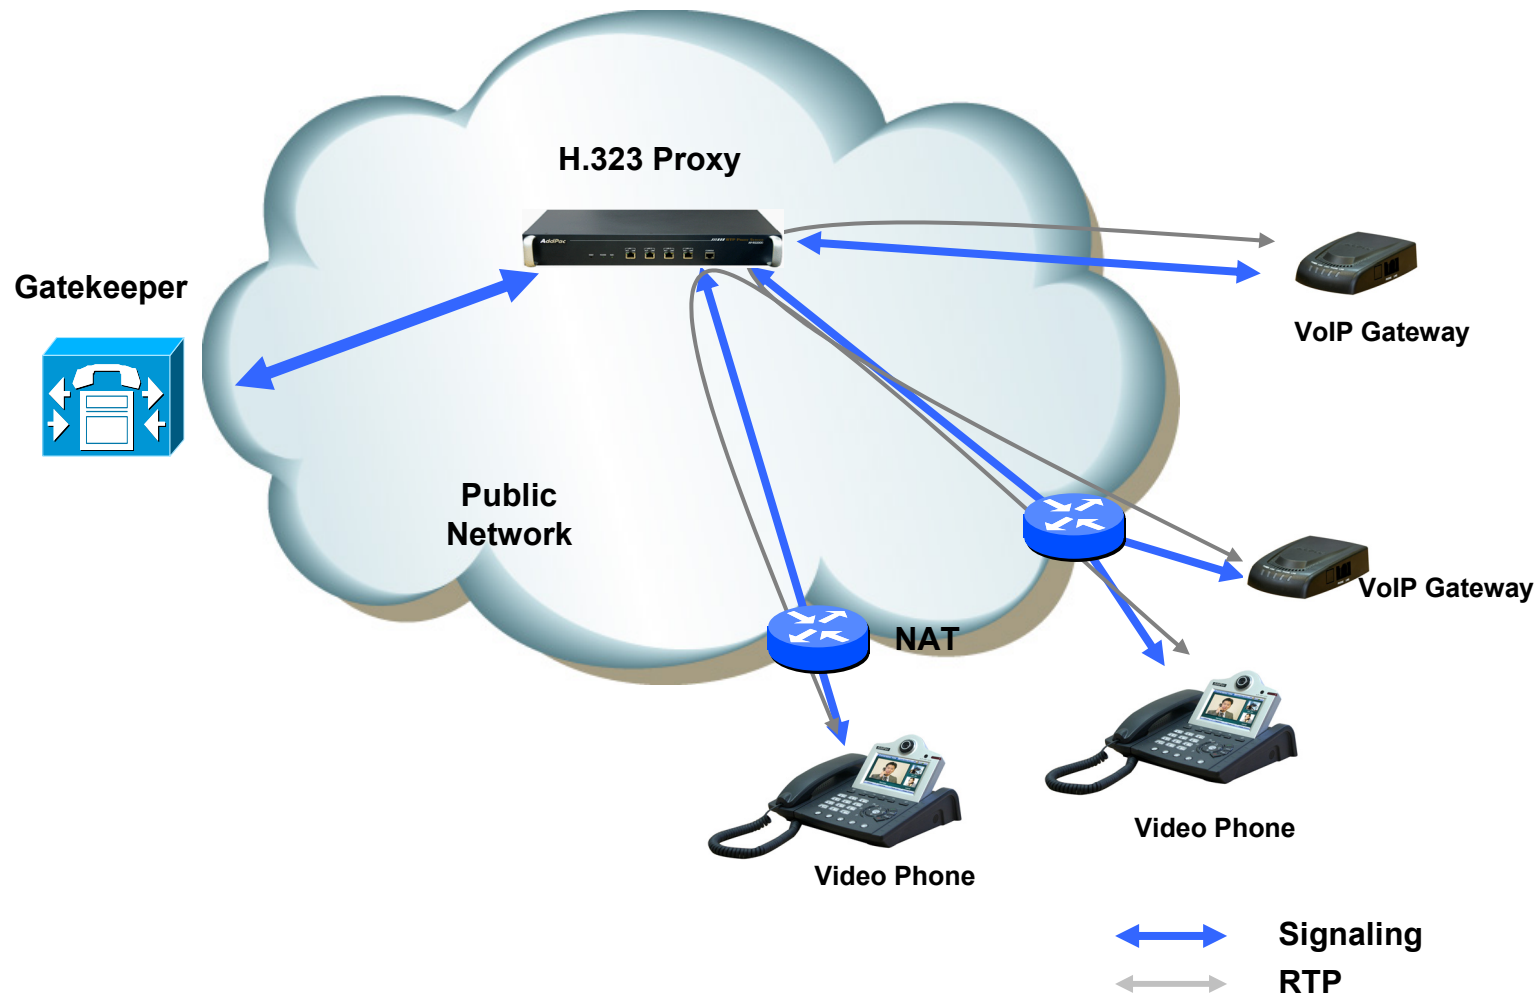

H.323 Public Proxy Model