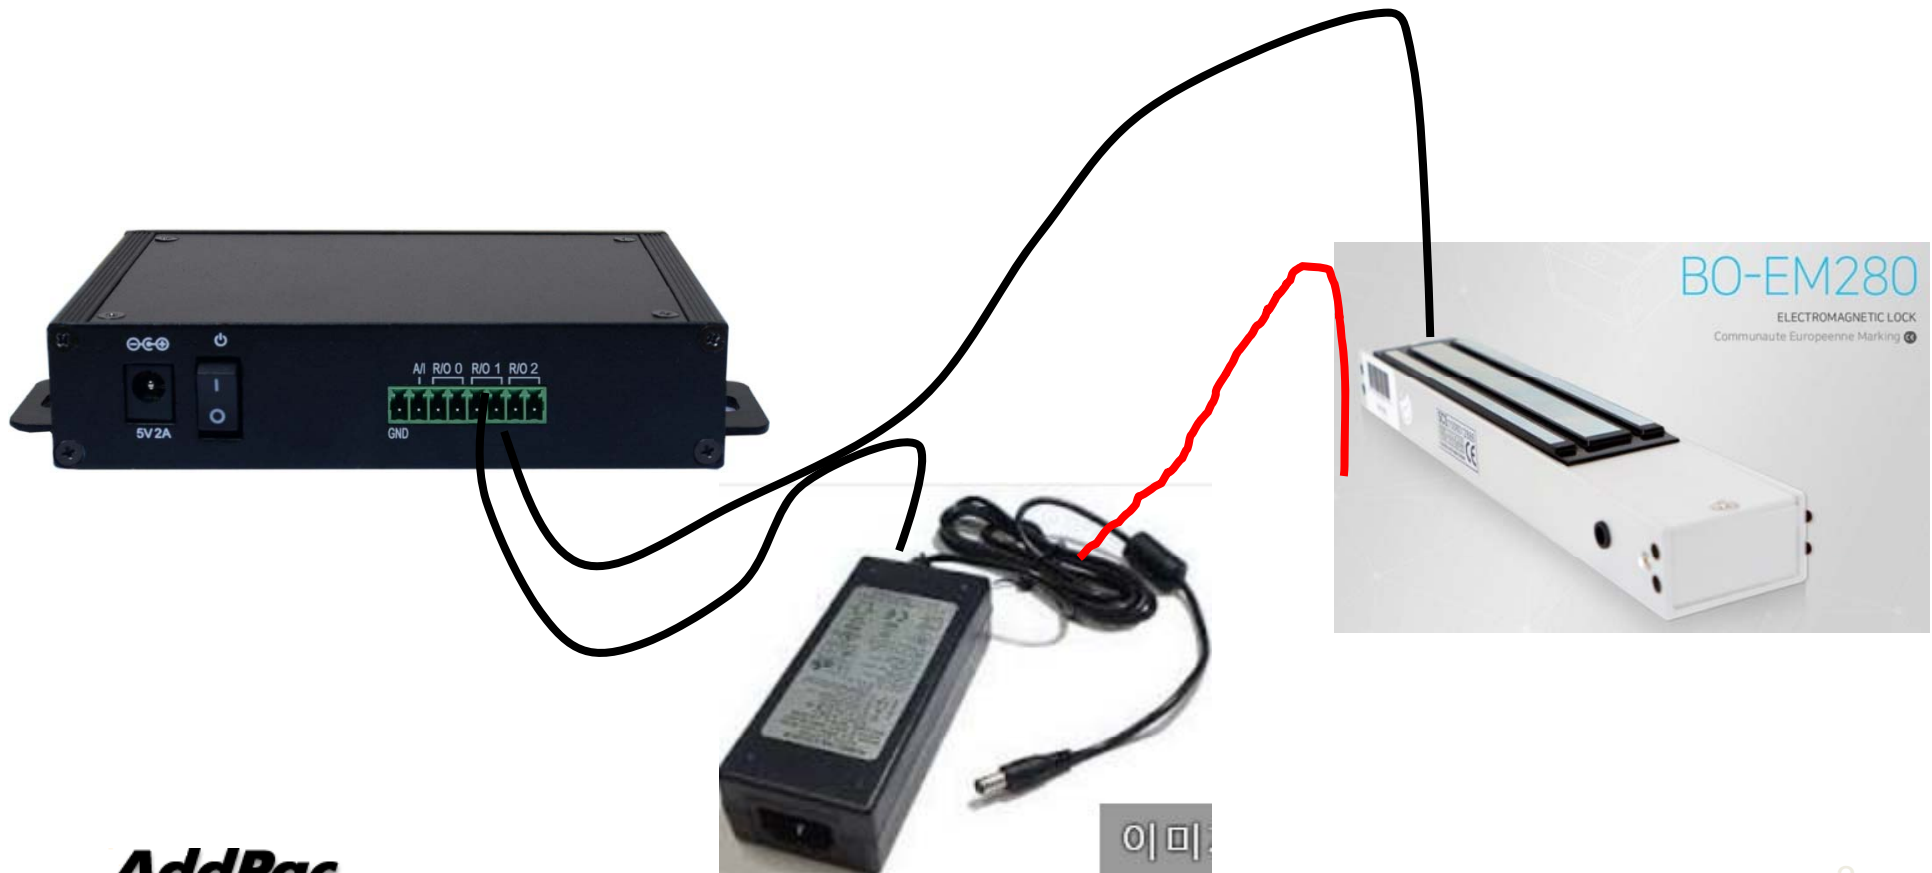

## Emergency Call SIP Voice Gateway

High Performance Emergency Call SIP Voice Gateway Solution

Relay Port Control Scheme  
for Siren, EM Lock, etc

# Contents

- EM Lock Control
- Siren Control

## 이엠락 전원 On/Off 시험

AP-EIG100 Relay 단자 On/Off 제어

=> 이엠락에 공급하는 전원을 직접 On/Off