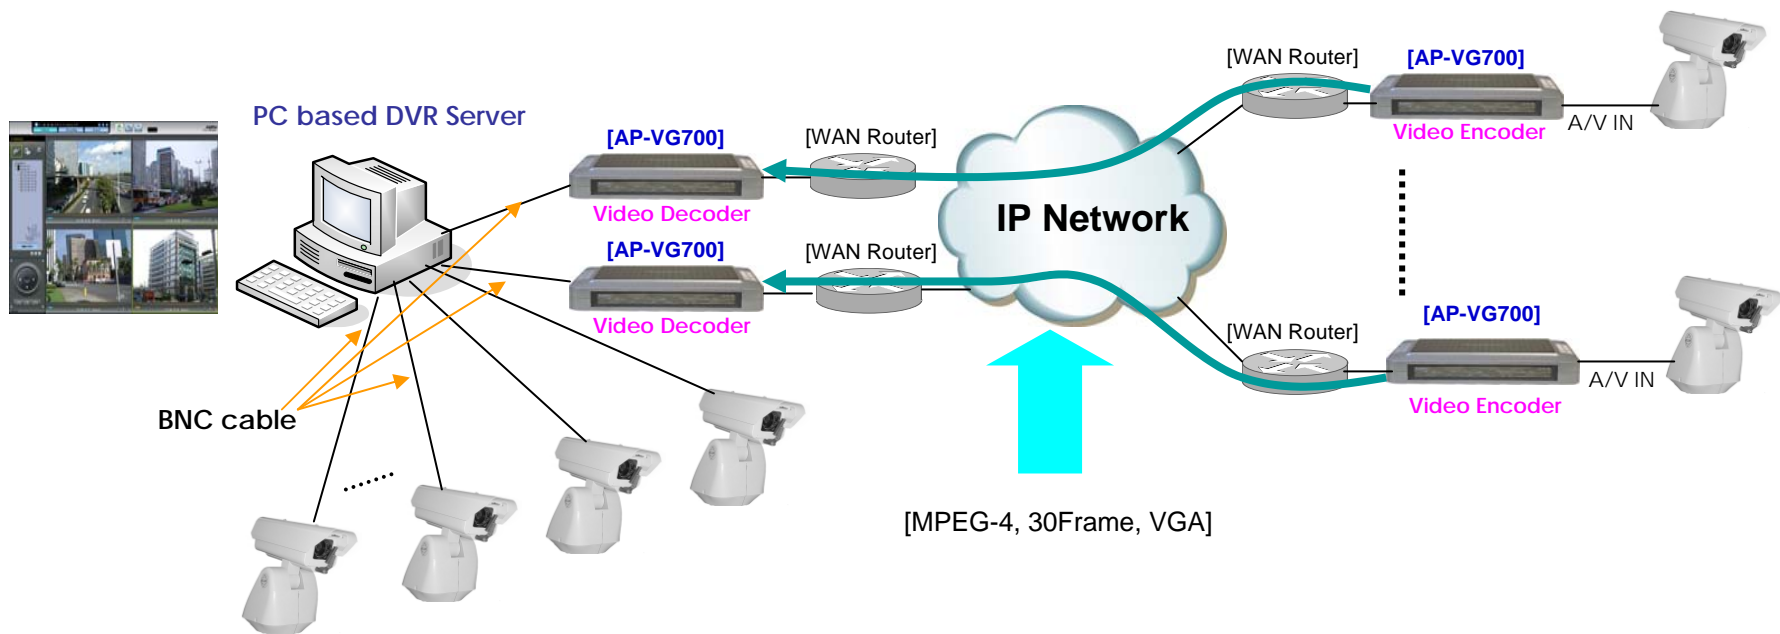

TV

Unattended Surveillance

AP-VG700 Video Gateway

Video Telephony Application (cont.)

AP-VG700 Video Gateway

[Audio Input]
[RCA Video Input]
[S-Video Input]
[Audio Output]
[RCA Video Output]
[S-Video Output]

[Power SW]
[Ext. Power Input]
[LAN0 10/100Mbps Ethernet]
[RS-232C Console]
[LAN1 10/100Mbps Ethernet]

Video Telephony Application (cont.)

AP-VG700 Video Gateway

Video Telephony Application (cont.)

AP-VG700 Video Gateway

Video Line Extension

AP-VG700 Video Gateway

Network Controlled Video Advertisement Application

AP-VG700 Video Gateway

AV Broadcasting & Surveillance

AP-VG700 Video Gateway

Network Media Player (USB, LAN)

AP-VG700 Video Gateway

Remocon Specification

AP-VG700 Video Gateway OSD Service

Remote Control

No.	Function	No.	Function	No.	Function
①	Call Button	⑥	Exit Button	⑪	Phone Book
②	Numeric Button	⑦	MIC Mute Button	⑫	INFO. Button
③	Speed Dial	⑧	Function Key	⑬	Arrow Key, OK
④	Volume Button	⑨	F1, F2, F3, F4	⑭	Mute Button
⑤	OSD Menu	⑩	End Button	⑮	Absence Button