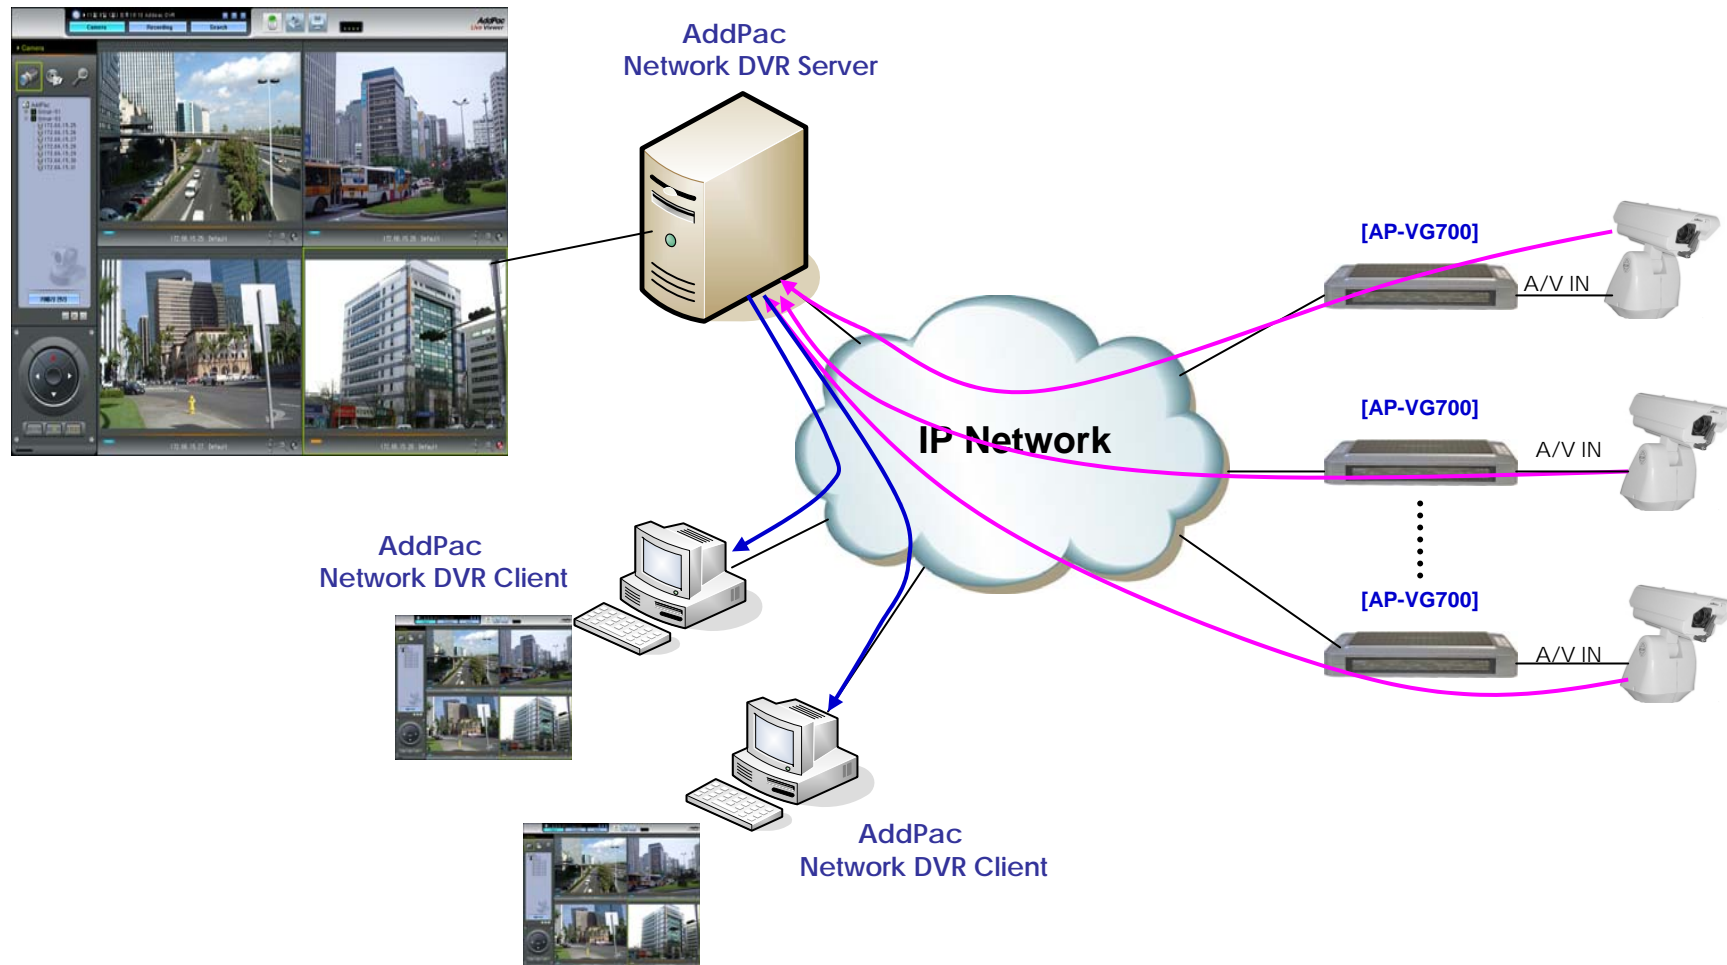

Audio/Video Real-time Broadcasting

AP-VG700 Video Gateway

Audio and Video Broadcasting Service via
Multicasting IP Network
(Video, Audio/Voice, and more...)

Audio/Video Real-time Broadcasting

AP-VG700 Video Gateway

Audio/Video Non-realtime Broadcasting

AP-VG700 Video Gateway

Video on Demand Service

AP-VG700 Video Gateway

PVR (Personal Video Recording) Service

AP-VG700 Video Gateway

[1.8 Inch HDD Module]

DVD Player

TV

Unattended Surveillance

AP-VG700 Video Gateway

Video Telephony Application (cont.)

AP-VG700 Video Gateway

[Audio Input]
[RCA Video Input]
[S-Video Input]
[Audio Output]
[RCA Video Output]
[S-Video Output]

[Power SW]
[Ext. Power Input]
[LAN0 10/100Mbps Ethernet]
[RS-232C Console]
[LAN1 10/100Mbps Ethernet]

Video Telephony Application (cont.)

AP-VG700 Video Gateway

Video Telephony Application (cont.)

AP-VG700 Video Gateway