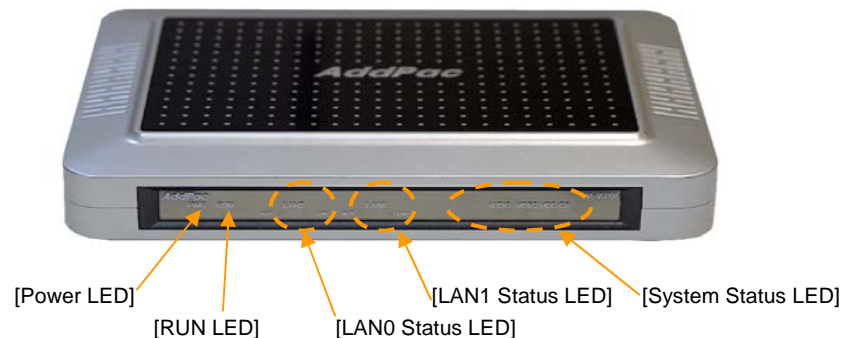

Audio/Video Non-realtime Broadcasting

AP-VG700 Video Gateway

Video on Demand Service

AP-VG700 Video Gateway

PVR (Personal Video Recording) Service

AP-VG700 Video Gateway

[1.8 Inch HDD Module]

DVD Player

TV

Unattended Surveillance

AP-VG700 Video Gateway

Video Telephony Application (cont.)

AP-VG700 Video Gateway

[Audio Input]
[RCA Video Input]
[S-Video Input]
[Audio Output]
[RCA Video Output]
[S-Video Output]

[Power SW]
[Ext. Power Input]
[LAN0 10/100Mbps Ethernet]
[RS-232C Console]
[LAN1 10/100Mbps Ethernet]

Video Telephony Application (cont.)

AP-VG700 Video Gateway

Video Telephony Application (cont.)

AP-VG700 Video Gateway

Remocon Specification

AP-VG700 Video Gateway OSD Service

Remote Control

No.	Function	No.	Function	No.	Function
①	Call Button	⑥	Exit Button	⑪	Phone Book
②	Numeric Button	⑦	MIC Mute Button	⑫	INFO. Button
③	Speed Dial	⑧	Function Key	⑬	Arrow Key, OK
④	Volume Button	⑨	F1, F2, F3, F4	⑭	Mute Button
⑤	OSD Menu	⑩	End Button	⑮	Absence Button