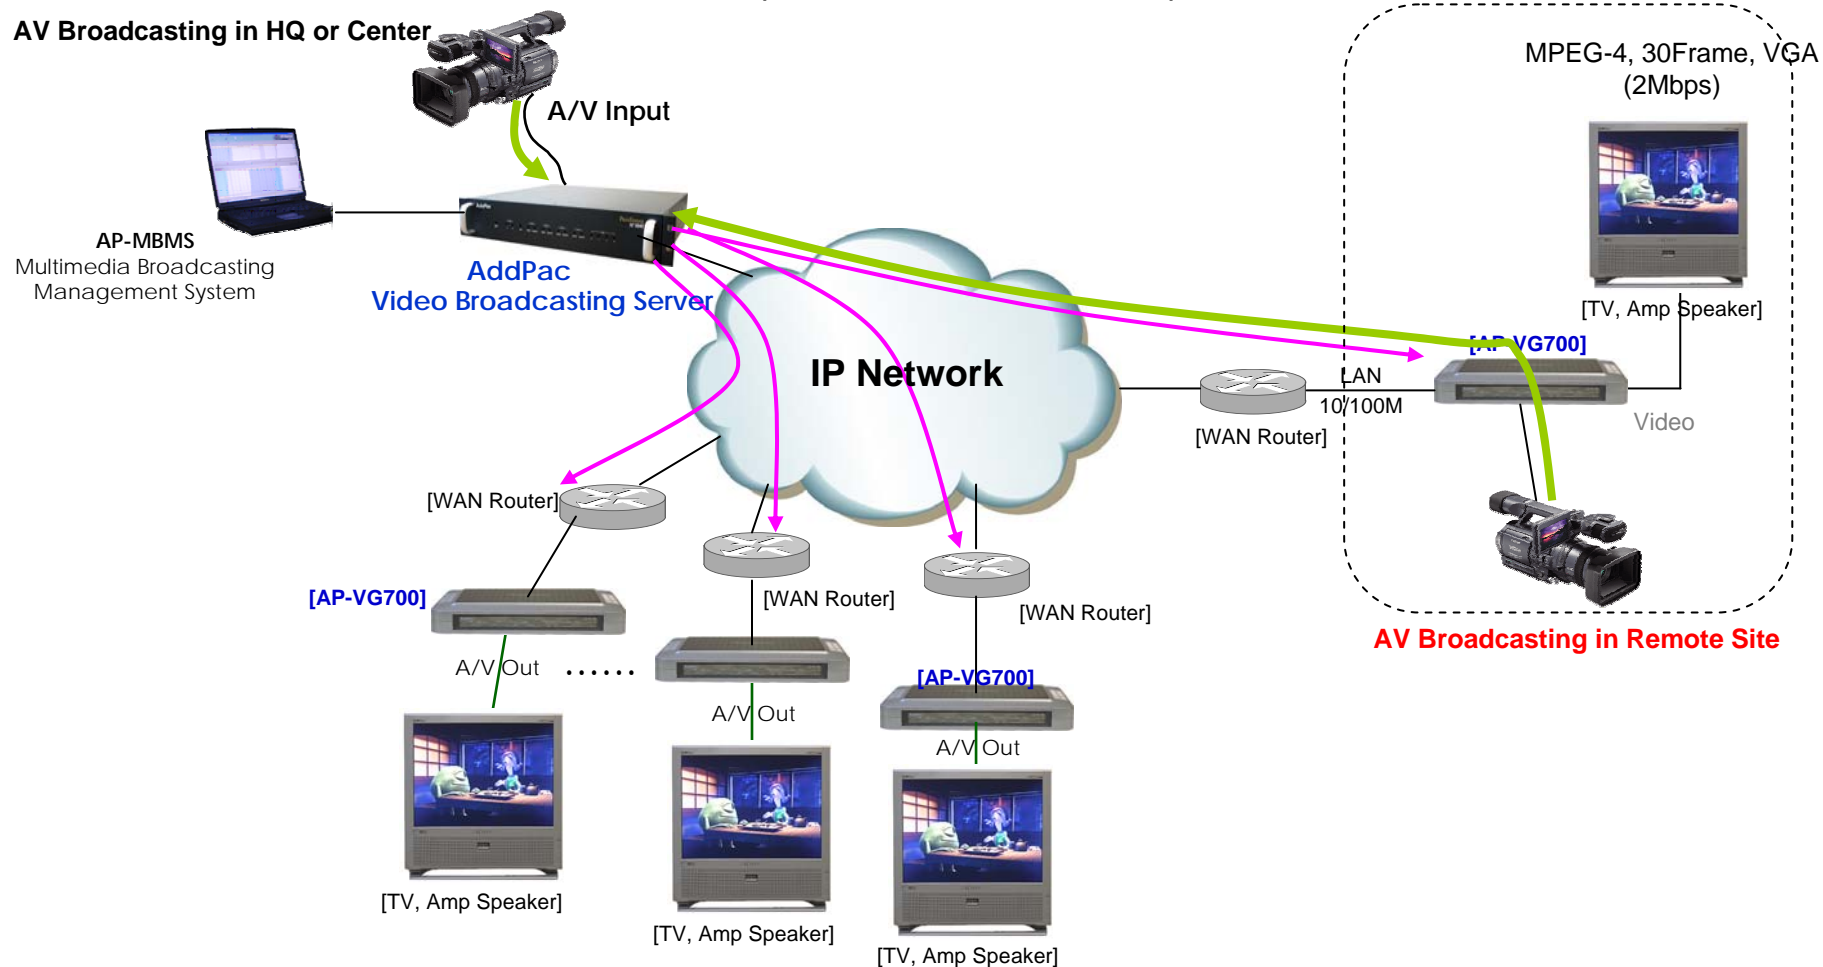

AP-VG700™ Application Note

High-performance Multimedia Gateway Solution

AddPac

AddPac Technology

Sales and Marketing

AP-VG700 Video Gateway

Application Area

- Audio/Video Real-time Broadcasting
- Audio/Video Non-realtime Schedule Broadcasting
- Video on Demand Application
- PVR Application
- Unattended Surveillance
- Video Telephony
- Video Line Extension
- Network Controlled Video Advertisement Application
- AV Broadcasting and Network Camera Service
- Network Media Player (LAN, USB)

Audio/Video Real-time Broadcasting

AP-VG700 Video Gateway

Audio and Video Broadcasting Service via
Multicasting IP Network
(Video, Audio/Voice, and more...)

Audio/Video Real-time Broadcasting

AP-VG700 Video Gateway

Audio and Video Broadcasting Service via
Unicasting IP Network
(Video, Audio/Voice, and more...)

Audio/Video Real-time Broadcasting

AP-VG700 Video Gateway

Remote Site Audio and Video Broadcasting Service (Video, Audio/Voice, and more...)

TV

Unattended Surveillance

AP-VG700 Video Gateway

Video Telephony Application (cont.)

AP-VG700 Video Gateway

[Audio Input]
[RCA Video Input]
[S-Video Input]
[Audio Output]
[RCA Video Output]
[S-Video Output]