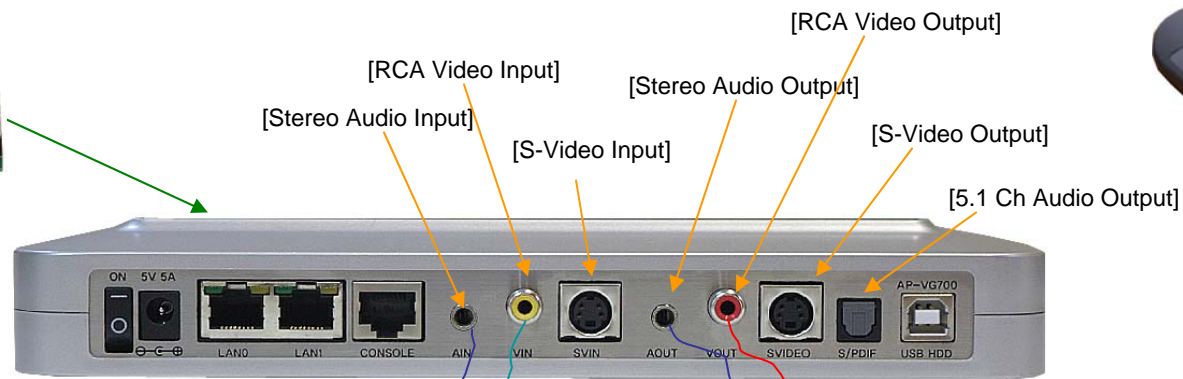

AP-VG700™ Application Note

High-performance Multimedia Gateway Solution

AddPac

AddPac Technology

Sales and Marketing

AP-VG700 Video Gateway

Application Area

- Audio/Video Real-time Broadcasting
- Audio/Video Non-realtime Schedule Broadcasting
- Video on Demand Application
- PVR Application
- Unattended Surveillance
- Video Telephony
- Video Line Extension
- Network Controlled Video Advertisement Application
- AV Broadcasting and Network Camera Service
- Network Media Player (LAN, USB)

Audio/Video Non-realtime Broadcasting

AP-VG700 Video Gateway

Video on Demand Service

AP-VG700 Video Gateway

PVR (Personal Video Recording) Service

AP-VG700 Video Gateway

[1.8 Inch HDD Module]

DVD Player

TV

Unattended Surveillance

AP-VG700 Video Gateway

Video Telephony Application (cont.)

AP-VG700 Video Gateway

[Audio Input]
[RCA Video Input]
[S-Video Input]
[Audio Output]
[RCA Video Output]
[S-Video Output]

[Power SW]
[Ext. Power Input]
[LAN0 10/100Mbps Ethernet]
[RS-232C Console]
[LAN1 10/100Mbps Ethernet]

Video Telephony Application (cont.)

AP-VG700 Video Gateway

Video Telephony Application (cont.)

AP-VG700 Video Gateway