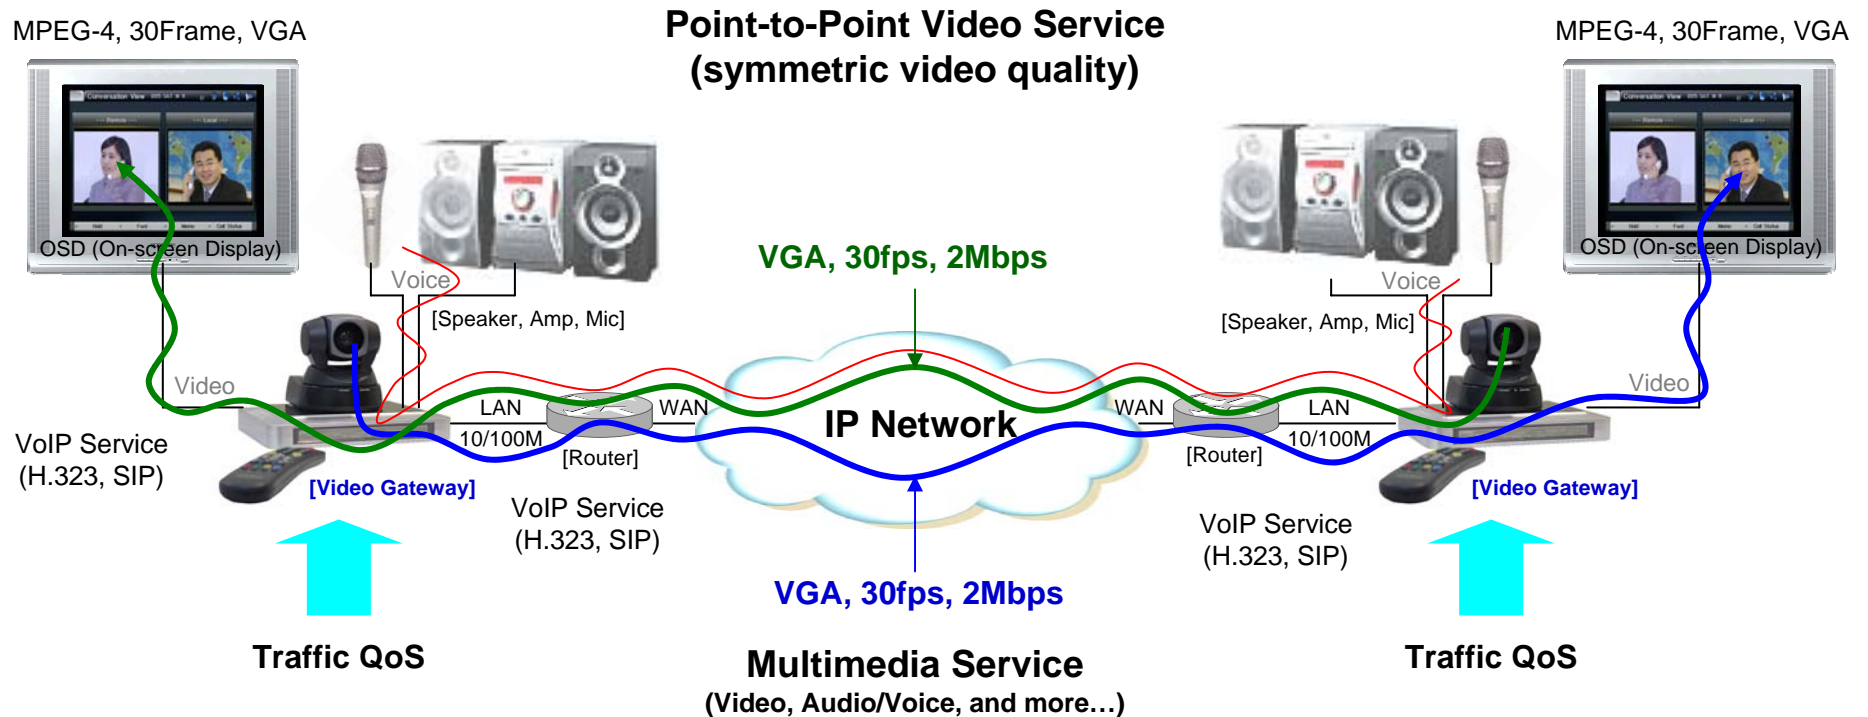

TV

Unattended Surveillance

AP-VG700 Video Gateway

Video Telephony Application (cont.)

AP-VG700 Video Gateway

[Audio Input]
[RCA Video Input]
[S-Video Input]
[Audio Output]
[RCA Video Output]
[S-Video Output]

[Power SW]
[Ext. Power Input]
[LAN0 10/100Mbps Ethernet]
[RS-232C Console]
[LAN1 10/100Mbps Ethernet]

Video Telephony Application (cont.)

AP-VG700 Video Gateway

Video Telephony Application (cont.)

AP-VG700 Video Gateway

Video Line Extension

AP-VG700 Video Gateway

Network Controlled Video Advertisement Application

AP-VG700 Video Gateway

AV Broadcasting & Surveillance

AP-VG700 Video Gateway

Network Media Player (USB, LAN)

AP-VG700 Video Gateway

Remocon Specification

AP-VG700 Video Gateway OSD Service

Remote Control

No.	Function	No.	Function	No.	Function
①	Call Button	⑥	Exit Button	⑪	Phone Book
②	Numeric Button	⑦	MIC Mute Button	⑫	INFO. Button
③	Speed Dial	⑧	Function Key	⑬	Arrow Key, OK
④	Volume Button	⑨	F1, F2, F3, F4	⑭	Mute Button
⑤	OSD Menu	⑩	End Button	⑮	Absence Button