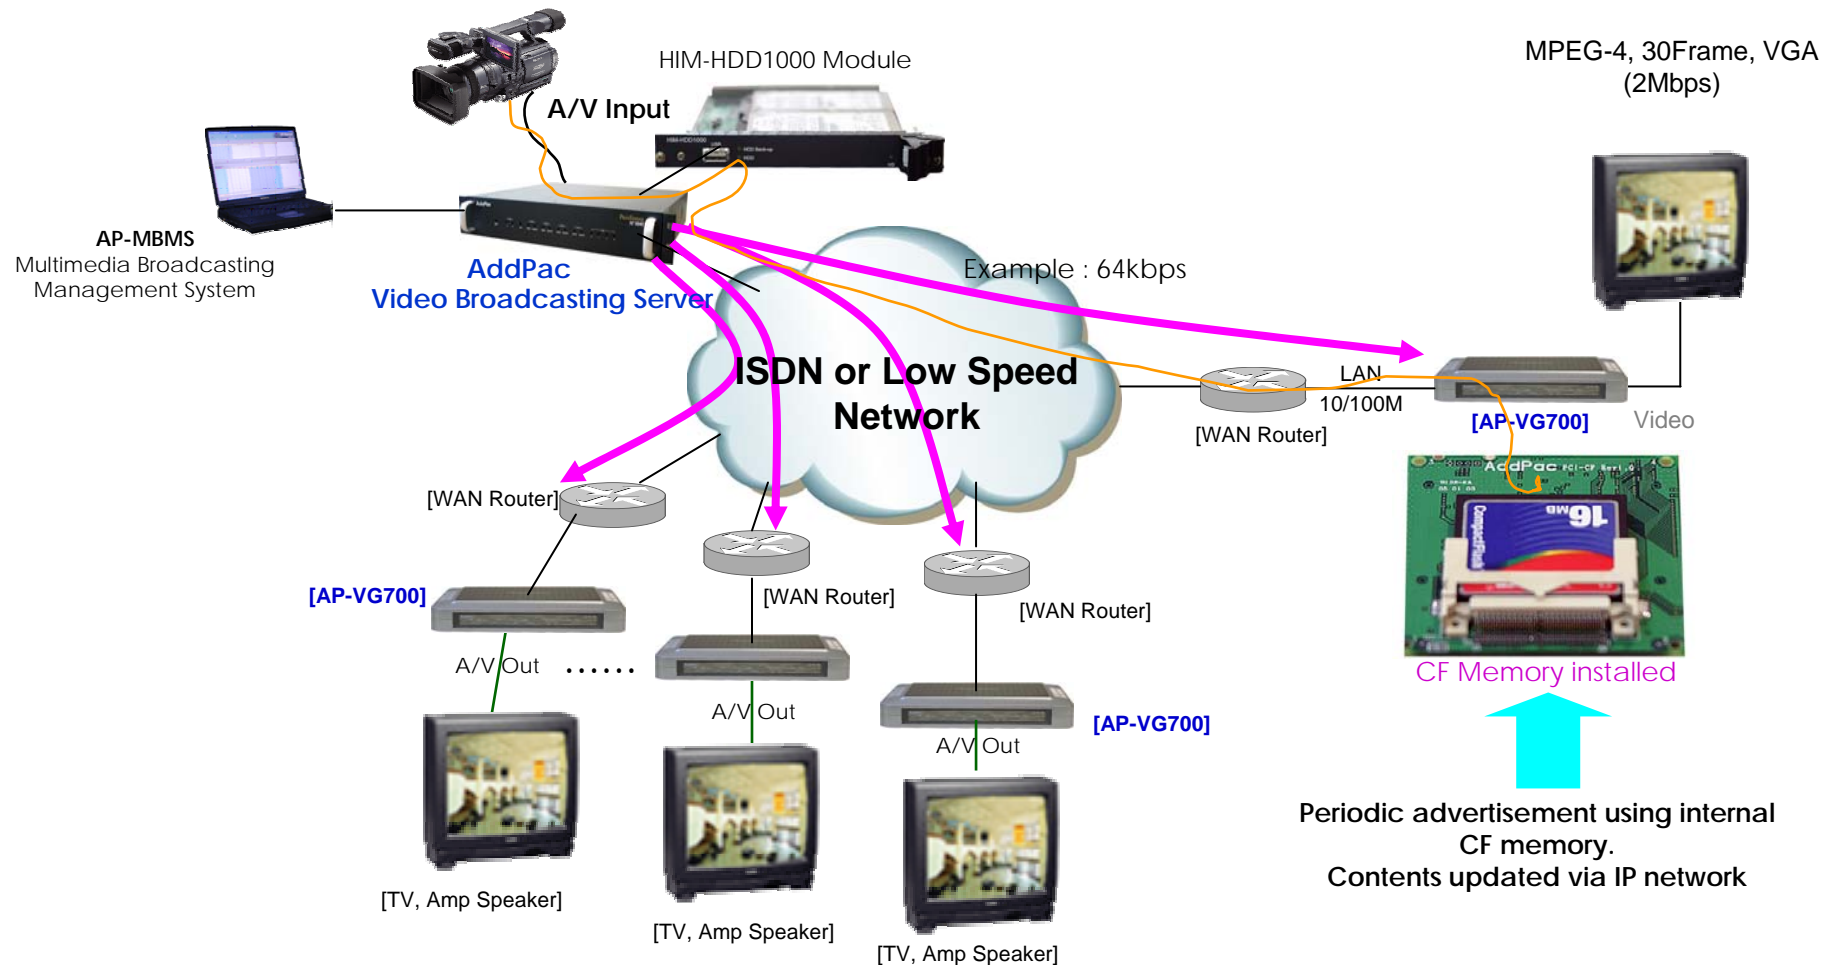

TV

Unattended Surveillance

AP-VG700 Video Gateway

Video Telephony Application (cont.)

AP-VG700 Video Gateway

[Audio Input]
[RCA Video Input]
[S-Video Input]
[Audio Output]
[RCA Video Output]
[S-Video Output]

[Power SW]
[Ext. Power Input]
[LAN0 10/100Mbps Ethernet]
[RS-232C Console]
[LAN1 10/100Mbps Ethernet]

Video Telephony Application (cont.)

AP-VG700 Video Gateway

Video Telephony Application (cont.)

AP-VG700 Video Gateway

Video Line Extension

AP-VG700 Video Gateway

Network Controlled Video Advertisement Application

AP-VG700 Video Gateway

AV Broadcasting & Surveillance

AP-VG700 Video Gateway

Network Media Player (USB, LAN)

AP-VG700 Video Gateway

Remocon Specification

AP-VG700 Video Gateway OSD Service

Remote Control

No.	Function	No.	Function	No.	Function
①	Call Button	⑥	Exit Button	⑪	Phone Book
②	Numeric Button	⑦	MIC Mute Button	⑫	INFO. Button
③	Speed Dial	⑧	Function Key	⑬	Arrow Key, OK
④	Volume Button	⑨	F1, F2, F3, F4	⑭	Mute Button
⑤	OSD Menu	⑩	End Button	⑮	Absence Button