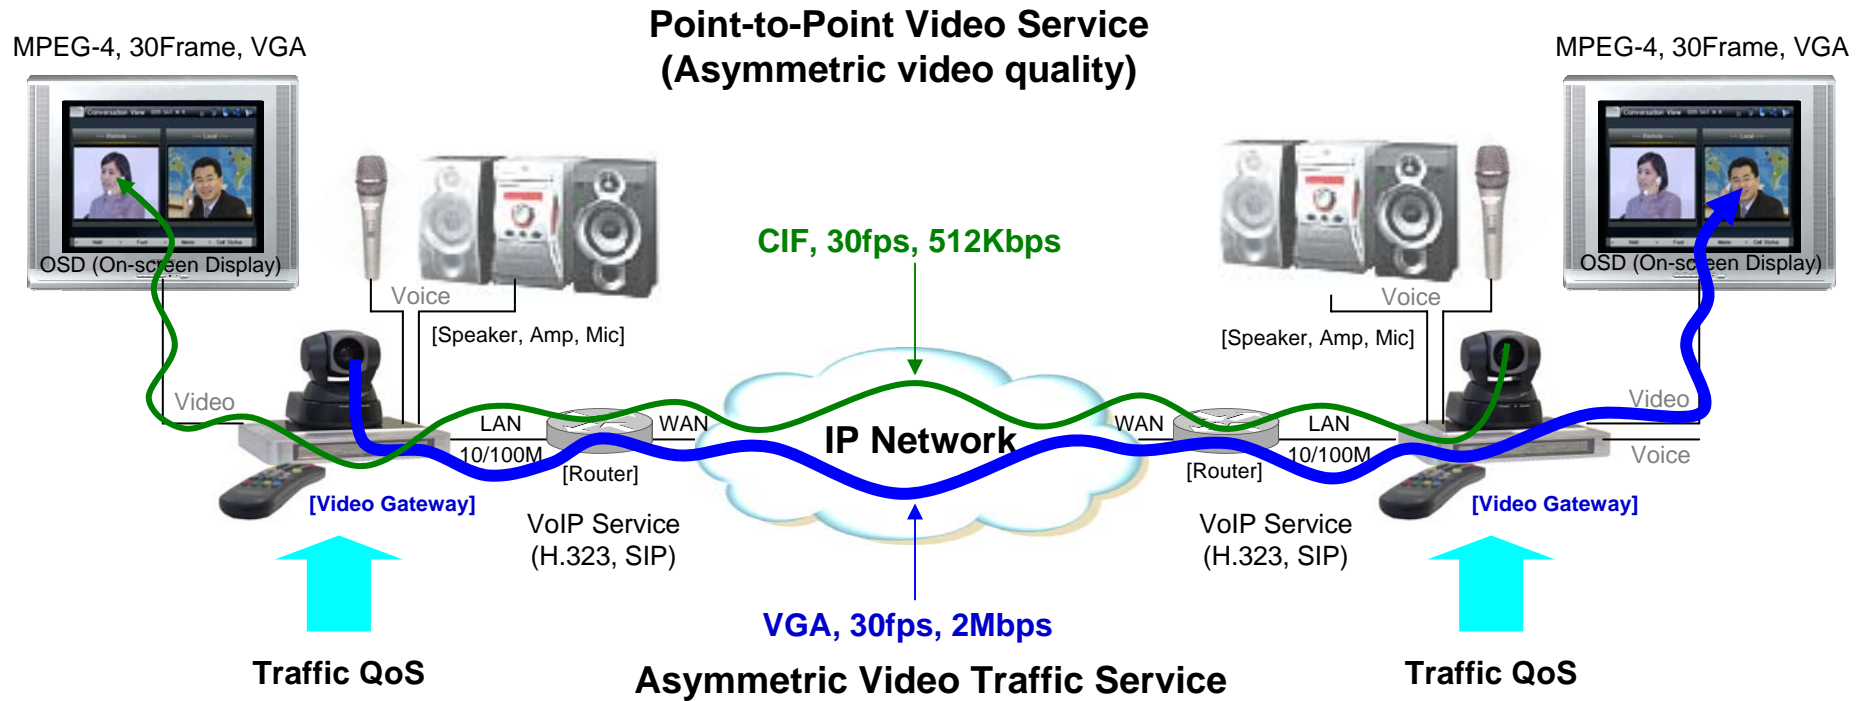

TV

Unattended Surveillance

AP-VG700 Video Gateway

Video Telephony Application (cont.)

AP-VG700 Video Gateway

[Audio Input]
[RCA Video Input]
[S-Video Input]
[Audio Output]
[RCA Video Output]
[S-Video Output]

[Power SW]
[Ext. Power Input]
[LAN0 10/100Mbps Ethernet]
[RS-232C Console]
[LAN1 10/100Mbps Ethernet]

Video Telephony Application (cont.)

AP-VG700 Video Gateway

Video Telephony Application (cont.)

AP-VG700 Video Gateway

Video Line Extension

AP-VG700 Video Gateway

Network Controlled Video Advertisement Application

AP-VG700 Video Gateway

AV Broadcasting & Surveillance

AP-VG700 Video Gateway

Network Media Player (USB, LAN)

AP-VG700 Video Gateway

Ordering Information

- **AP-VG700 Video Gateway Hardware**
 - AP-VG700 Video Gateway Main Body
 - High-performance 64bit RISC CPU with High-end Programmable DSP Architecture
 - Video Input/Output and Audio Input/Output
 - 2-ports 10/100Mbps Fast Ethernet and 1-port RS-232C Console
 - Including Network Cable Set & Ext. Power Supply, etc.
 - AP-VG700A,B,C,D,E option
- **Built-in APOS Internetworking Software for AP-VG700**
- **Including 1 Year Hardware Warranty**
- **Product Documents**
 - Install and Operation Guide (PDF)
- **Pricing**
 - AddPac Technology Regional Sales Manager
 - Authorized Sales and Marketing Representatives
 - Please Contact www.addpac.com