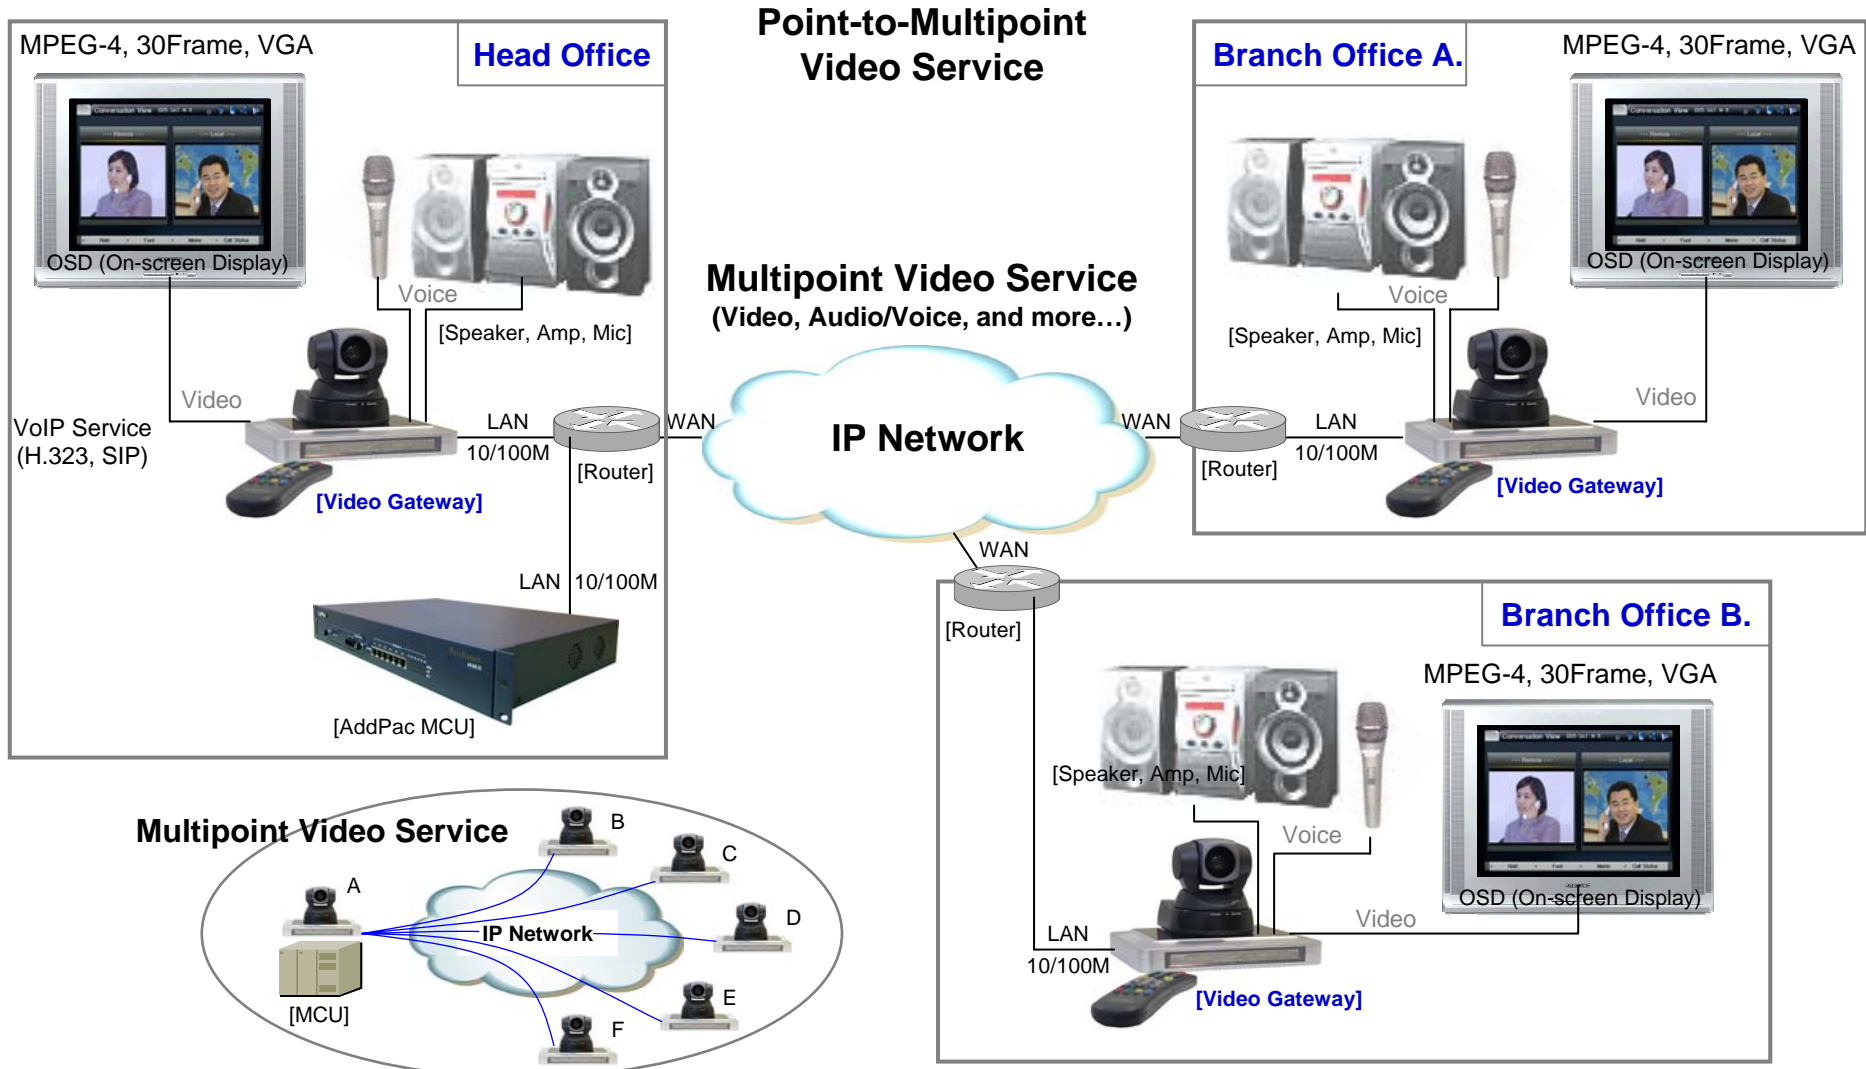

TV

Unattended Surveillance

AP-VG700 Video Gateway

Video Telephony Application (cont.)

AP-VG700 Video Gateway

[Audio Input]
[RCA Video Input]
[S-Video Input]
[Audio Output]
[RCA Video Output]
[S-Video Output]

[Power SW]
[Ext. Power Input]
[LAN0 10/100Mbps Ethernet]
[RS-232C Console]
[LAN1 10/100Mbps Ethernet]

Video Telephony Application (cont.)

AP-VG700 Video Gateway

Video Telephony Application (cont.)

AP-VG700 Video Gateway

Video Line Extension

AP-VG700 Video Gateway

Network Controlled Video Advertisement Application

AP-VG700 Video Gateway

AV Broadcasting & Surveillance

AP-VG700 Video Gateway

Network Media Player (USB, LAN)

AP-VG700 Video Gateway

Remocon Specification

AP-VG700 Video Gateway OSD Service

Remote Control

No.	Function	No.	Function	No.	Function
①	Call Button	⑥	Exit Button	⑪	Phone Book
②	Numeric Button	⑦	MIC Mute Button	⑫	INFO. Button
③	Speed Dial	⑧	Function Key	⑬	Arrow Key, OK
④	Volume Button	⑨	F1, F2, F3, F4	⑭	Mute Button
⑤	OSD Menu	⑩	End Button	⑮	Absence Button