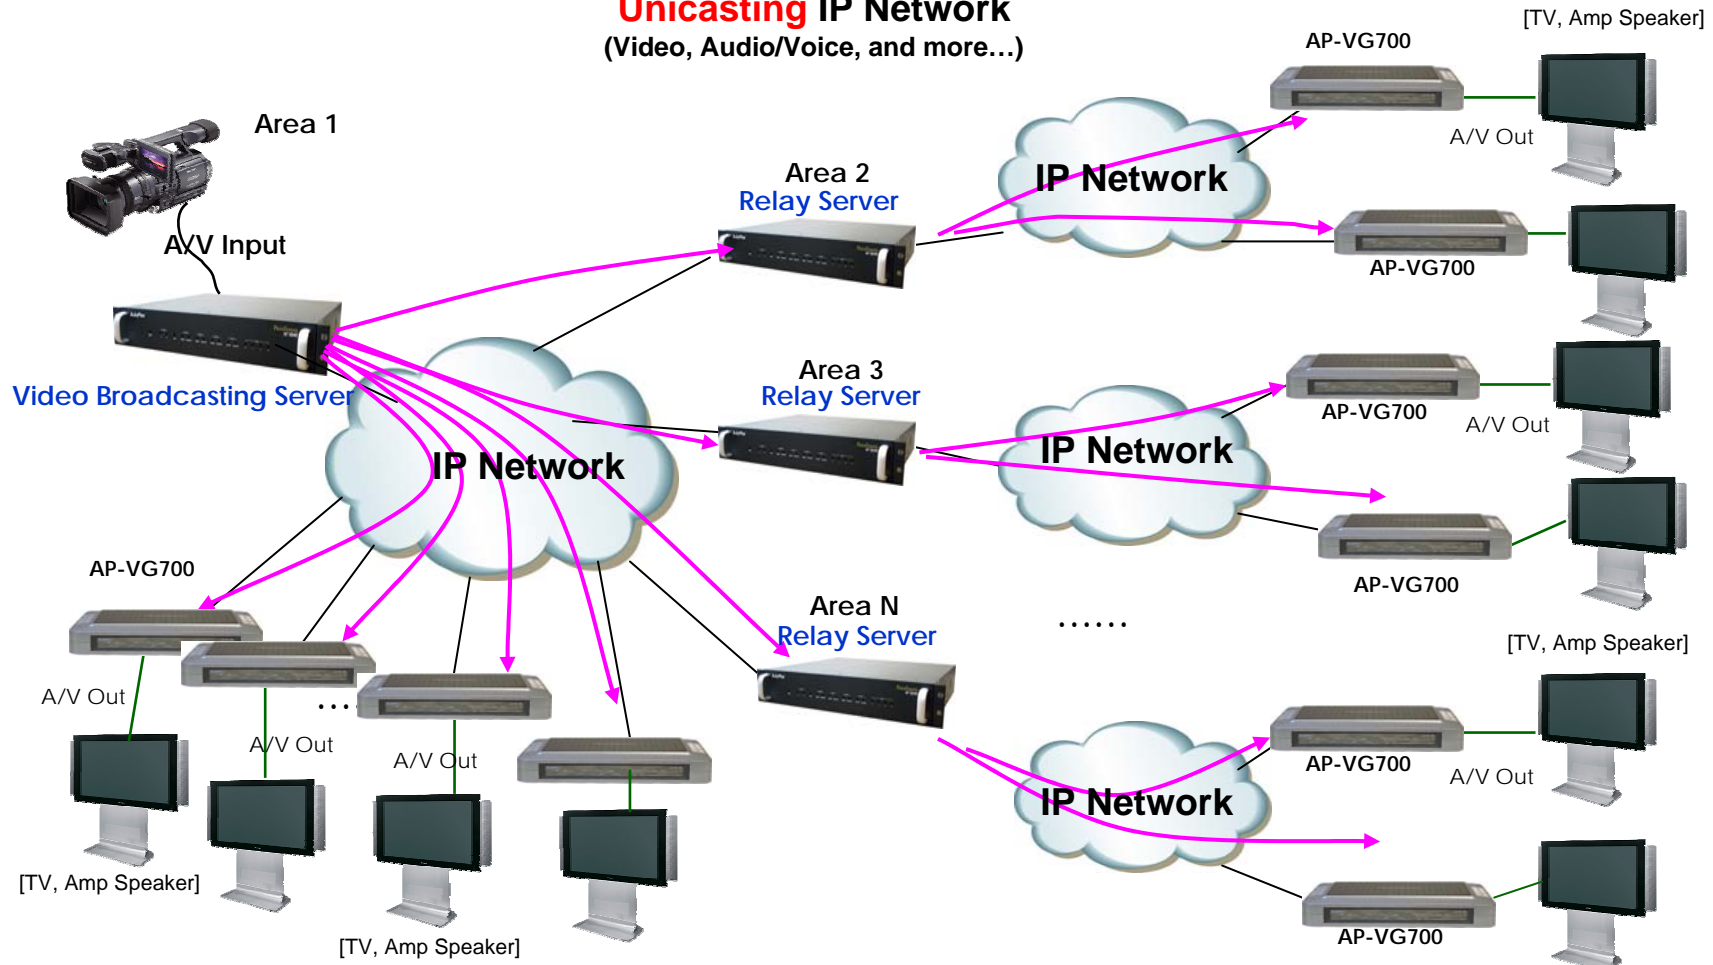

AP-VG700™ Application Note

High-performance Multimedia Gateway Solution

AddPac

AddPac Technology

Sales and Marketing

AP-VG700 Video Gateway

Application Area

- Audio/Video Real-time Broadcasting
- Audio/Video Non-realtime Schedule Broadcasting
- Video on Demand Application
- PVR Application
- Unattended Surveillance
- Video Telephony
- Video Line Extension
- Network Controlled Video Advertisement Application
- AV Broadcasting and Network Camera Service
- Network Media Player (LAN, USB)

Audio/Video Real-time Broadcasting

AP-VG700 Video Gateway

Audio and Video Broadcasting Service via
Multicasting IP Network
(Video, Audio/Voice, and more...)

Audio/Video Real-time Broadcasting

AP-VG700 Video Gateway

Audio and Video Broadcasting Service via
Unicasting IP Network
(Video, Audio/Voice, and more...)

Audio/Video Real-time Broadcasting

AP-VG700 Video Gateway

Remote Site Audio and Video Broadcasting Service (Video, Audio/Voice, and more...)

TV

Unattended Surveillance

AP-VG700 Video Gateway

Video Telephony Application (cont.)

AP-VG700 Video Gateway

[Audio Input]
[RCA Video Input]
[S-Video Input]
[Audio Output]
[RCA Video Output]
[S-Video Output]