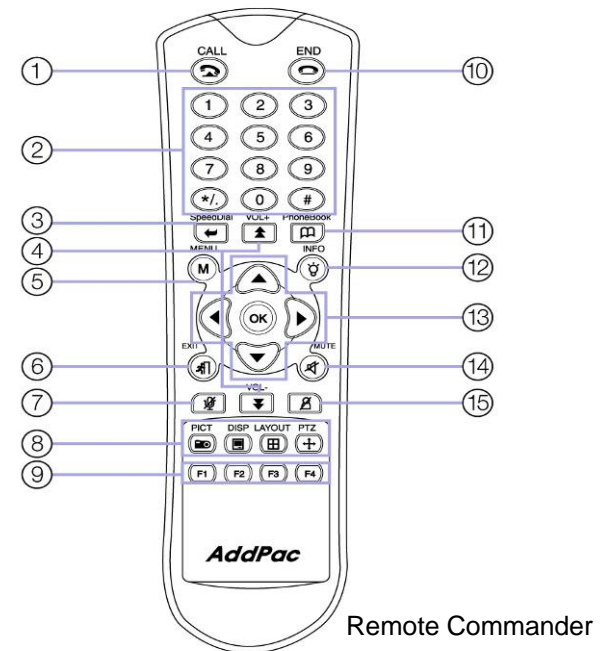

[Power SW]
[Ext. Power Input]
[LAN0 10/100Mbps Ethernet]
[RS-232C Console]
[LAN1 10/100Mbps Ethernet]

Video Telephony Application (cont.)

AP-VG700 Video Gateway

Video Telephony Application (cont.)

AP-VG700 Video Gateway

Video Line Extension

AP-VG700 Video Gateway

Network Controlled Video Advertisement Application

AP-VG700 Video Gateway

AV Broadcasting & Surveillance

AP-VG700 Video Gateway

Network Media Player (USB, LAN)

AP-VG700 Video Gateway

Remocon Specification

AP-VG700 Video Gateway OSD Service

Remote Control

No.	Function	No.	Function	No.	Function
①	Call Button	⑥	Exit Button	⑪	Phone Book
②	Numeric Button	⑦	MIC Mute Button	⑫	INFO. Button
③	Speed Dial	⑧	Function Key	⑬	Arrow Key, OK
④	Volume Button	⑨	F1, F2, F3, F4	⑭	Mute Button
⑤	OSD Menu	⑩	End Button	⑮	Absence Button