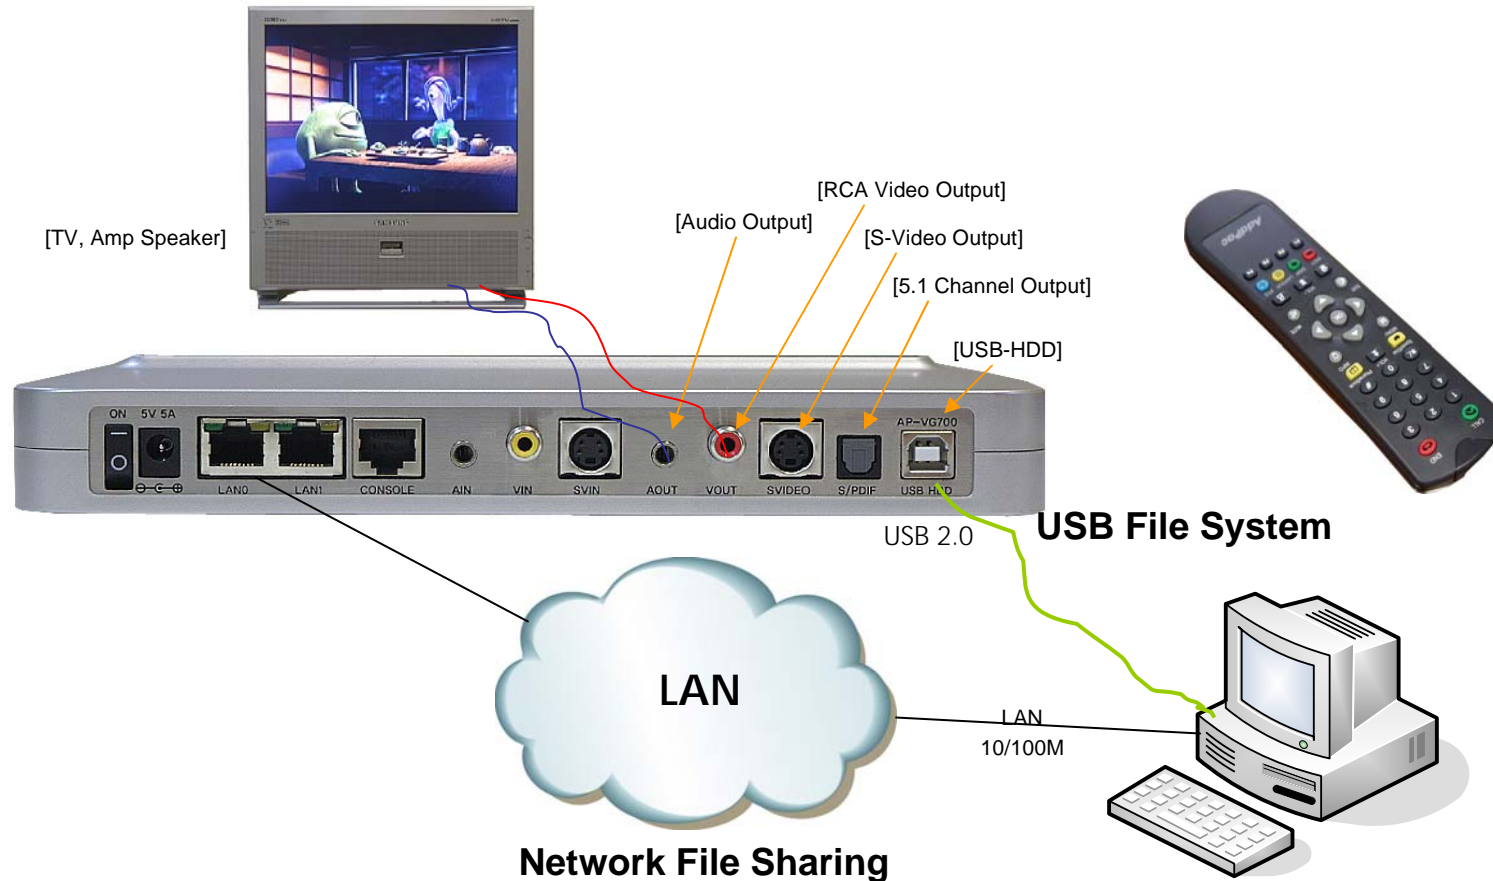

[Power SW]
[Ext. Power Input]
[LAN0 10/100Mbps Ethernet]
[RS-232C Console]
[LAN1 10/100Mbps Ethernet]

Video Telephony Application (cont.)

AP-VG700 Video Gateway

Video Telephony Application (cont.)

AP-VG700 Video Gateway

Video Line Extension

AP-VG700 Video Gateway

Network Controlled Video Advertisement Application

AP-VG700 Video Gateway

AV Broadcasting & Surveillance

AP-VG700 Video Gateway

Network Media Player (USB, LAN)

AP-VG700 Video Gateway

Remocon Specification

AP-VG700 Video Gateway OSD Service

Remote Control

No.	Function	No.	Function	No.	Function
①	Call Button	⑥	Exit Button	⑪	Phone Book
②	Numeric Button	⑦	MIC Mute Button	⑫	INFO. Button
③	Speed Dial	⑧	Function Key	⑬	Arrow Key, OK
④	Volume Button	⑨	F1, F2, F3, F4	⑭	Mute Button
⑤	OSD Menu	⑩	End Button	⑮	Absence Button

Ordering Information

- **AP-VG700 Video Gateway Hardware**
 - AP-VG700 Video Gateway Main Body
 - High-performance 64bit RISC CPU with High-end Programmable DSP Architecture
 - Video Input/Output and Audio Input/Output
 - 2-ports 10/100Mbps Fast Ethernet and 1-port RS-232C Console
 - Including Network Cable Set & Ext. Power Supply, etc.
 - AP-VG700A,B,C,D,E option
- **Built-in APOS Internetworking Software for AP-VG700**
- **Including 1 Year Hardware Warranty**
- **Product Documents**
 - Install and Operation Guide (PDF)
- **Pricing**
 - AddPac Technology Regional Sales Manager
 - Authorized Sales and Marketing Representatives
 - Please Contact www.addpac.com