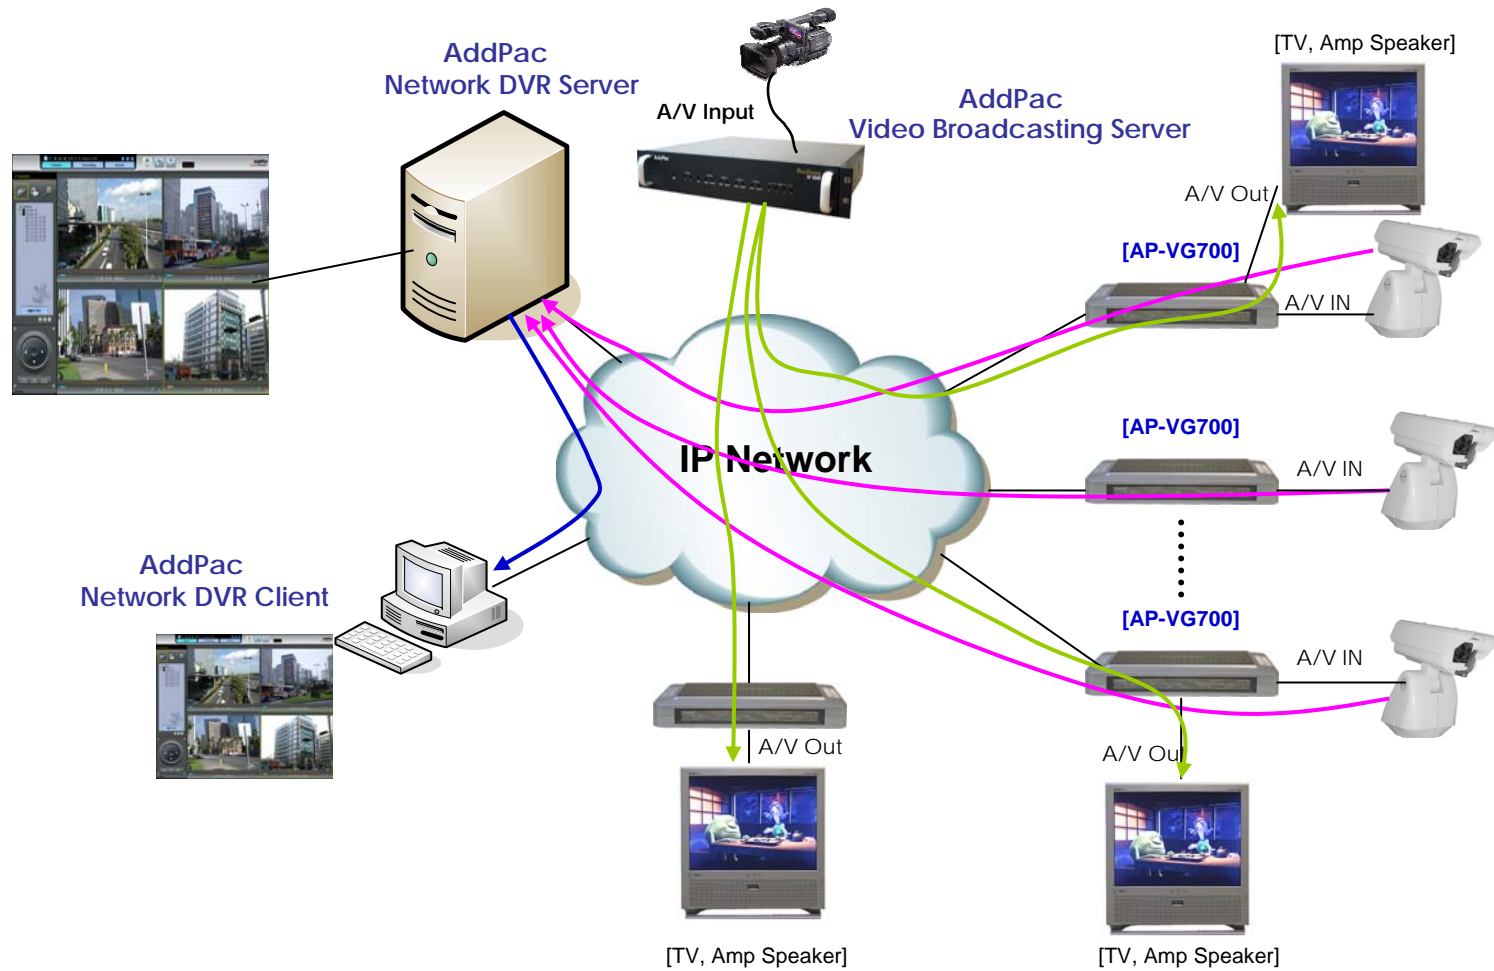

[Power SW]
[Ext. Power Input]
[LAN0 10/100Mbps Ethernet]
[RS-232C Console]
[LAN1 10/100Mbps Ethernet]

Video Telephony Application (cont.)

AP-VG700 Video Gateway

Video Telephony Application (cont.)

AP-VG700 Video Gateway

Video Line Extension

AP-VG700 Video Gateway

Network Controlled Video Advertisement Application

AP-VG700 Video Gateway

AV Broadcasting & Surveillance

AP-VG700 Video Gateway

Network Media Player (USB, LAN)

AP-VG700 Video Gateway

Remocon Specification

AP-VG700 Video Gateway OSD Service

Remote Control

No.	Function	No.	Function	No.	Function
①	Call Button	⑥	Exit Button	⑪	Phone Book
②	Numeric Button	⑦	MIC Mute Button	⑫	INFO. Button
③	Speed Dial	⑧	Function Key	⑬	Arrow Key, OK
④	Volume Button	⑨	F1, F2, F3, F4	⑭	Mute Button
⑤	OSD Menu	⑩	End Button	⑮	Absence Button

Ordering Information

- **AP-VG700 Video Gateway Hardware**
 - AP-VG700 Video Gateway Main Body
 - High-performance 64bit RISC CPU with High-end Programmable DSP Architecture
 - Video Input/Output and Audio Input/Output
 - 2-ports 10/100Mbps Fast Ethernet and 1-port RS-232C Console
 - Including Network Cable Set & Ext. Power Supply, etc.
 - AP-VG700A,B,C,D,E option
- **Built-in APOS Internetworking Software for AP-VG700**
- **Including 1 Year Hardware Warranty**
- **Product Documents**
 - Install and Operation Guide (PDF)
- **Pricing**
 - AddPac Technology Regional Sales Manager
 - Authorized Sales and Marketing Representatives
 - Please Contact www.addpac.com