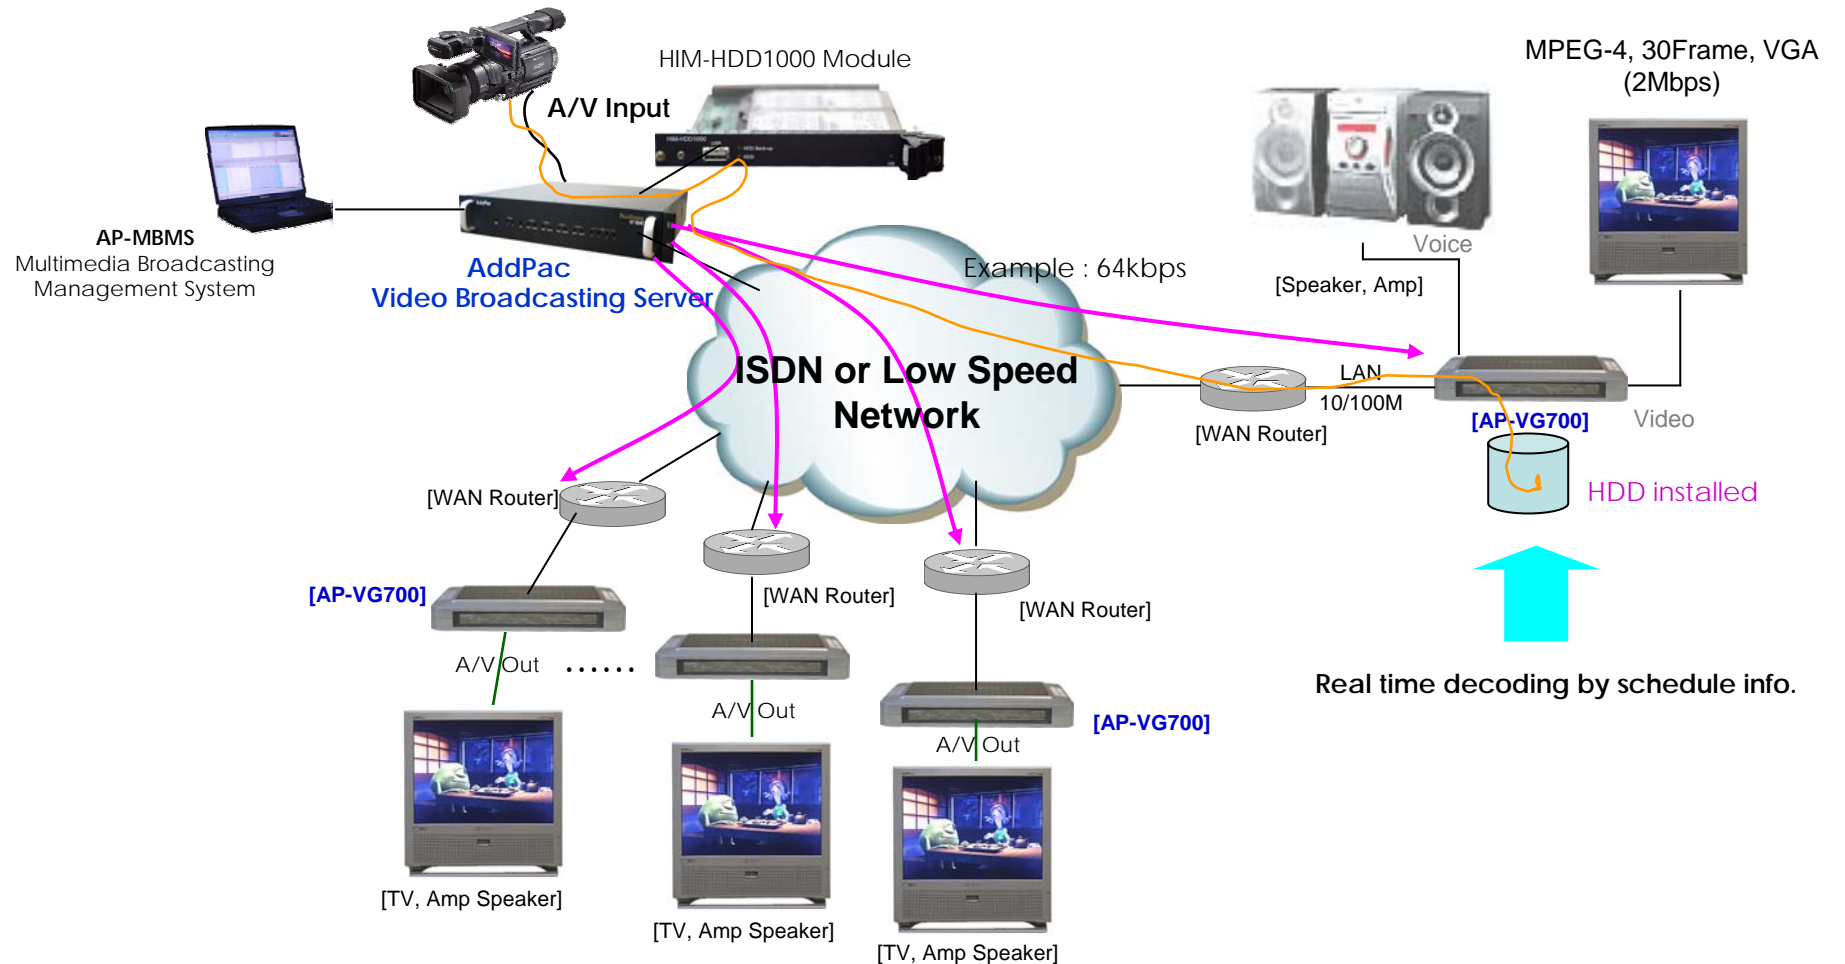

Audio/Video Real-time Broadcasting

AP-VG700 Video Gateway

Audio and Video Broadcasting Service via
Multicasting IP Network
(Video, Audio/Voice, and more...)

Audio/Video Real-time Broadcasting

AP-VG700 Video Gateway

Audio and Video Broadcasting Service via
Unicasting IP Network
(Video, Audio/Voice, and more...)

Audio/Video Real-time Broadcasting

AP-VG700 Video Gateway

Remote Site Audio and Video Broadcasting Service (Video, Audio/Voice, and more...)

Audio/Video Non-realtime Broadcasting

AP-VG700 Video Gateway

Video on Demand Service

AP-VG700 Video Gateway

PVR (Personal Video Recording) Service

AP-VG700 Video Gateway

[1.8 Inch HDD Module]

DVD Player

TV

Unattended Surveillance

AP-VG700 Video Gateway

Video Telephony Application (cont.)

AP-VG700 Video Gateway

[Audio Input]
[RCA Video Input]
[S-Video Input]
[Audio Output]
[RCA Video Output]
[S-Video Output]