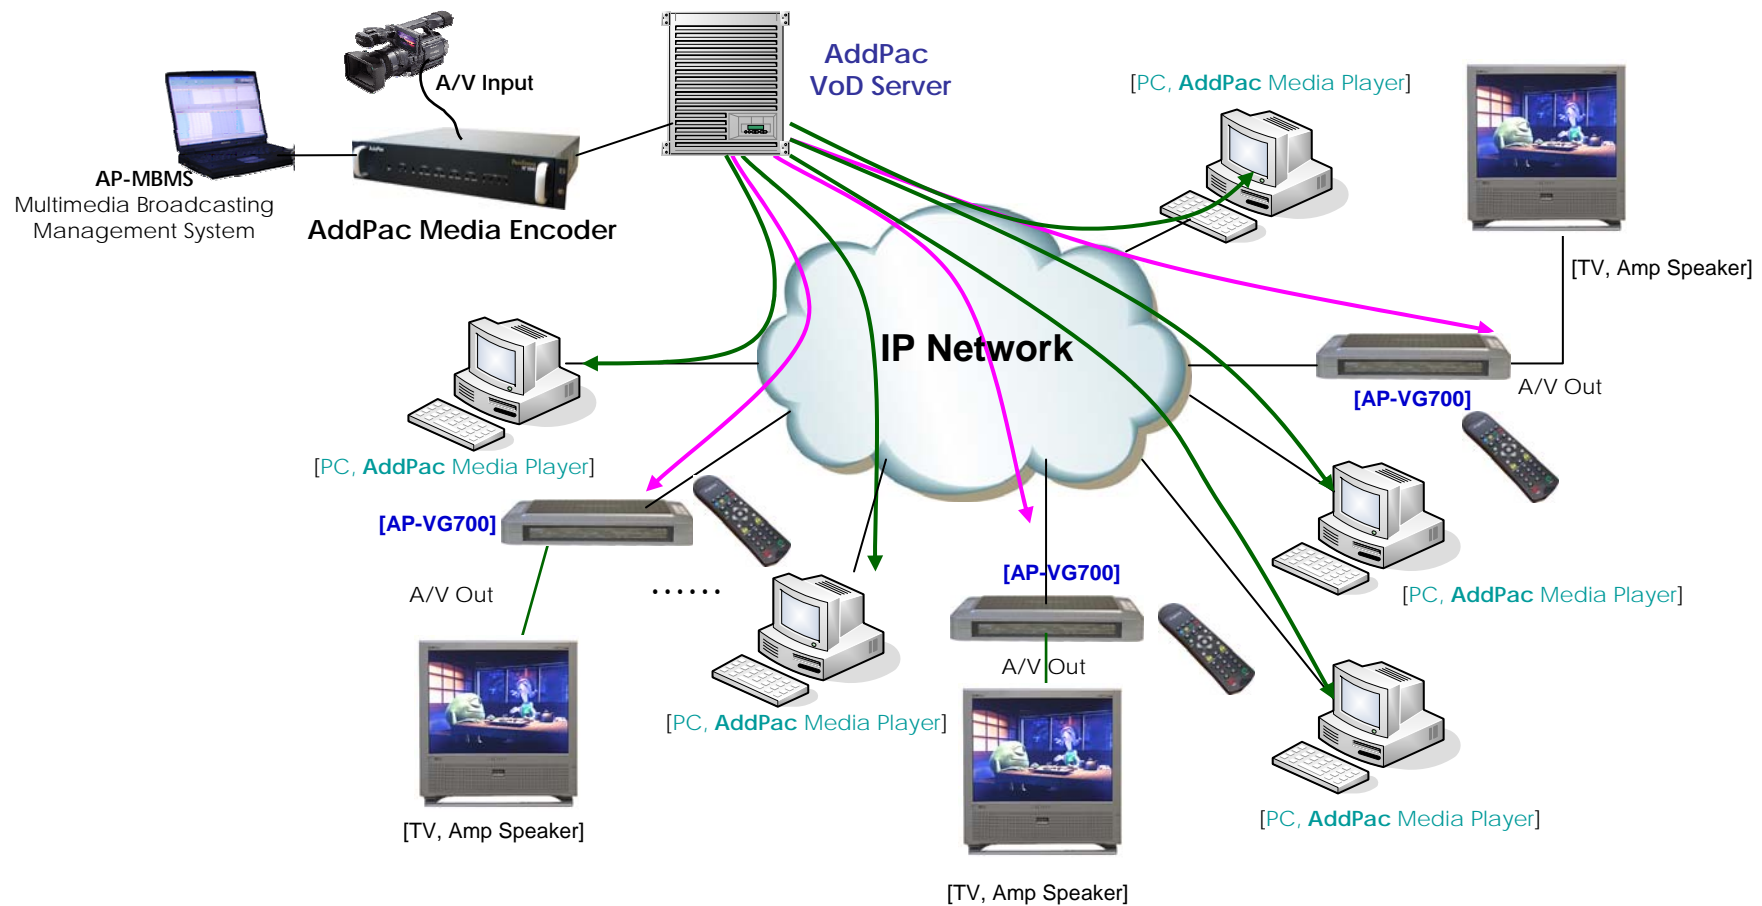

Video on Demand Service

AP-VG700 Video Gateway