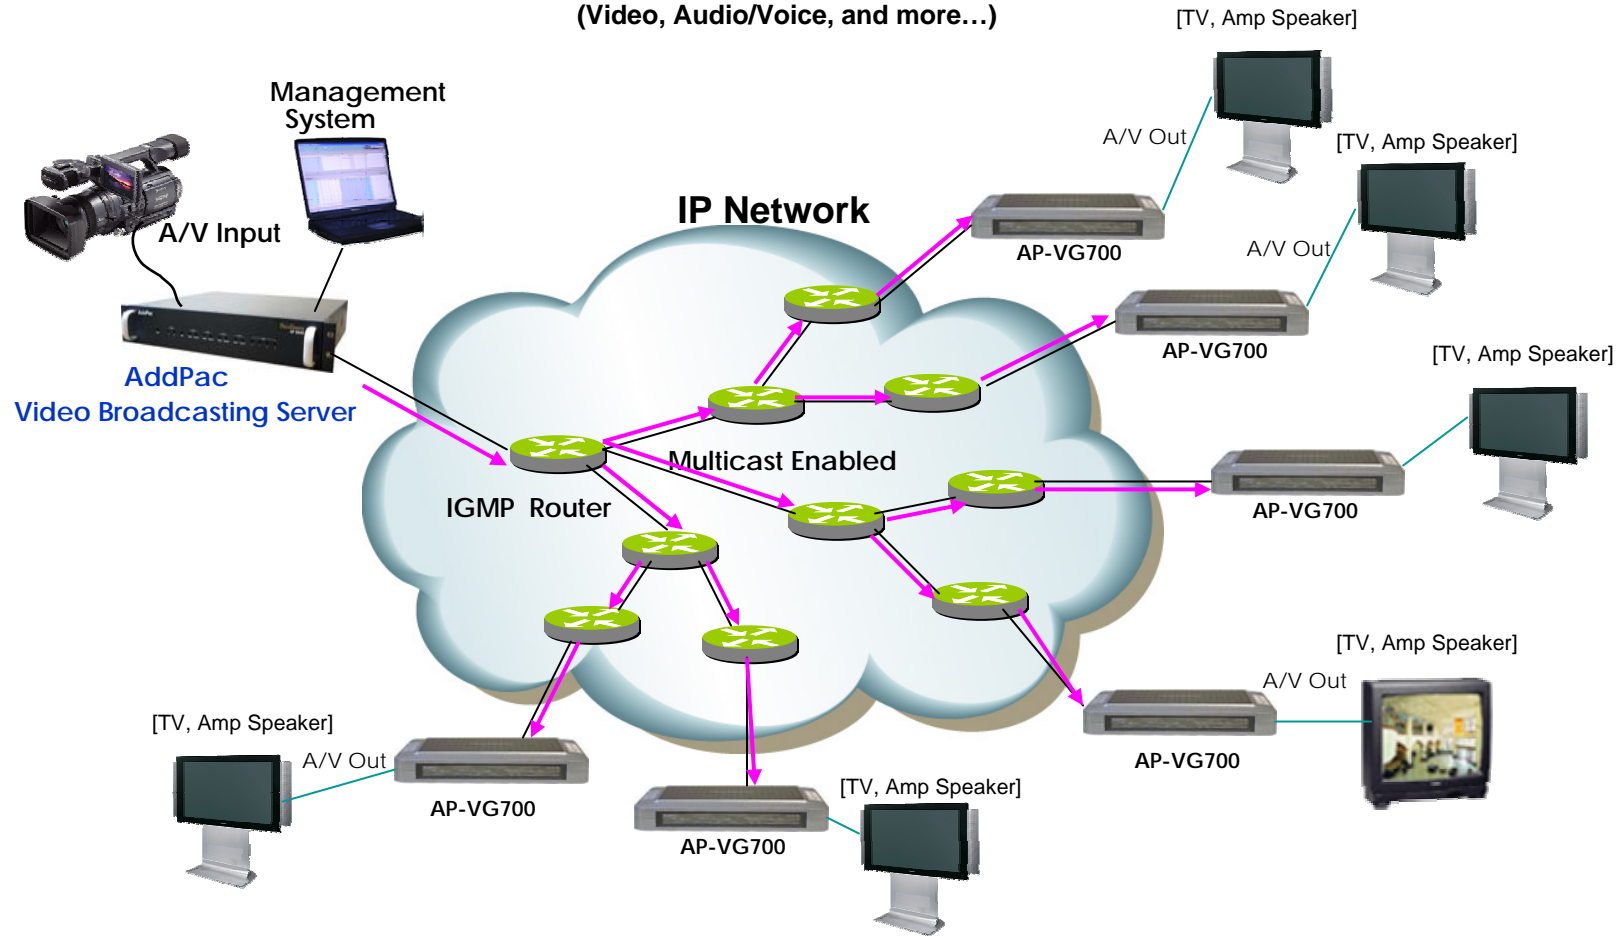

AP-VG700™ Application Note

High-performance Multimedia Gateway Solution

AddPac

AddPac Technology

Sales and Marketing

AP-VG700 Video Gateway

Application Area

- Audio/Video Real-time Broadcasting
- Audio/Video Non-realtime Schedule Broadcasting
- Video on Demand Application
- PVR Application
- Unattended Surveillance
- Video Telephony
- Video Line Extension
- Network Controlled Video Advertisement Application
- AV Broadcasting and Network Camera Service
- Network Media Player (LAN, USB)

Audio/Video Real-time Broadcasting

AP-VG700 Video Gateway

Audio and Video Broadcasting Service via
Multicasting IP Network
(Video, Audio/Voice, and more...)

Audio/Video Real-time Broadcasting

AP-VG700 Video Gateway

Audio and Video Broadcasting Service via
Unicasting IP Network
(Video, Audio/Voice, and more...)

Audio/Video Real-time Broadcasting

AP-VG700 Video Gateway

Remote Site Audio and Video Broadcasting Service (Video, Audio/Voice, and more...)

TV

Unattended Surveillance

AP-VG700 Video Gateway

Video Telephony Application (cont.)

AP-VG700 Video Gateway

[Audio Input]
[RCA Video Input]
[S-Video Input]
[Audio Output]
[RCA Video Output]
[S-Video Output]