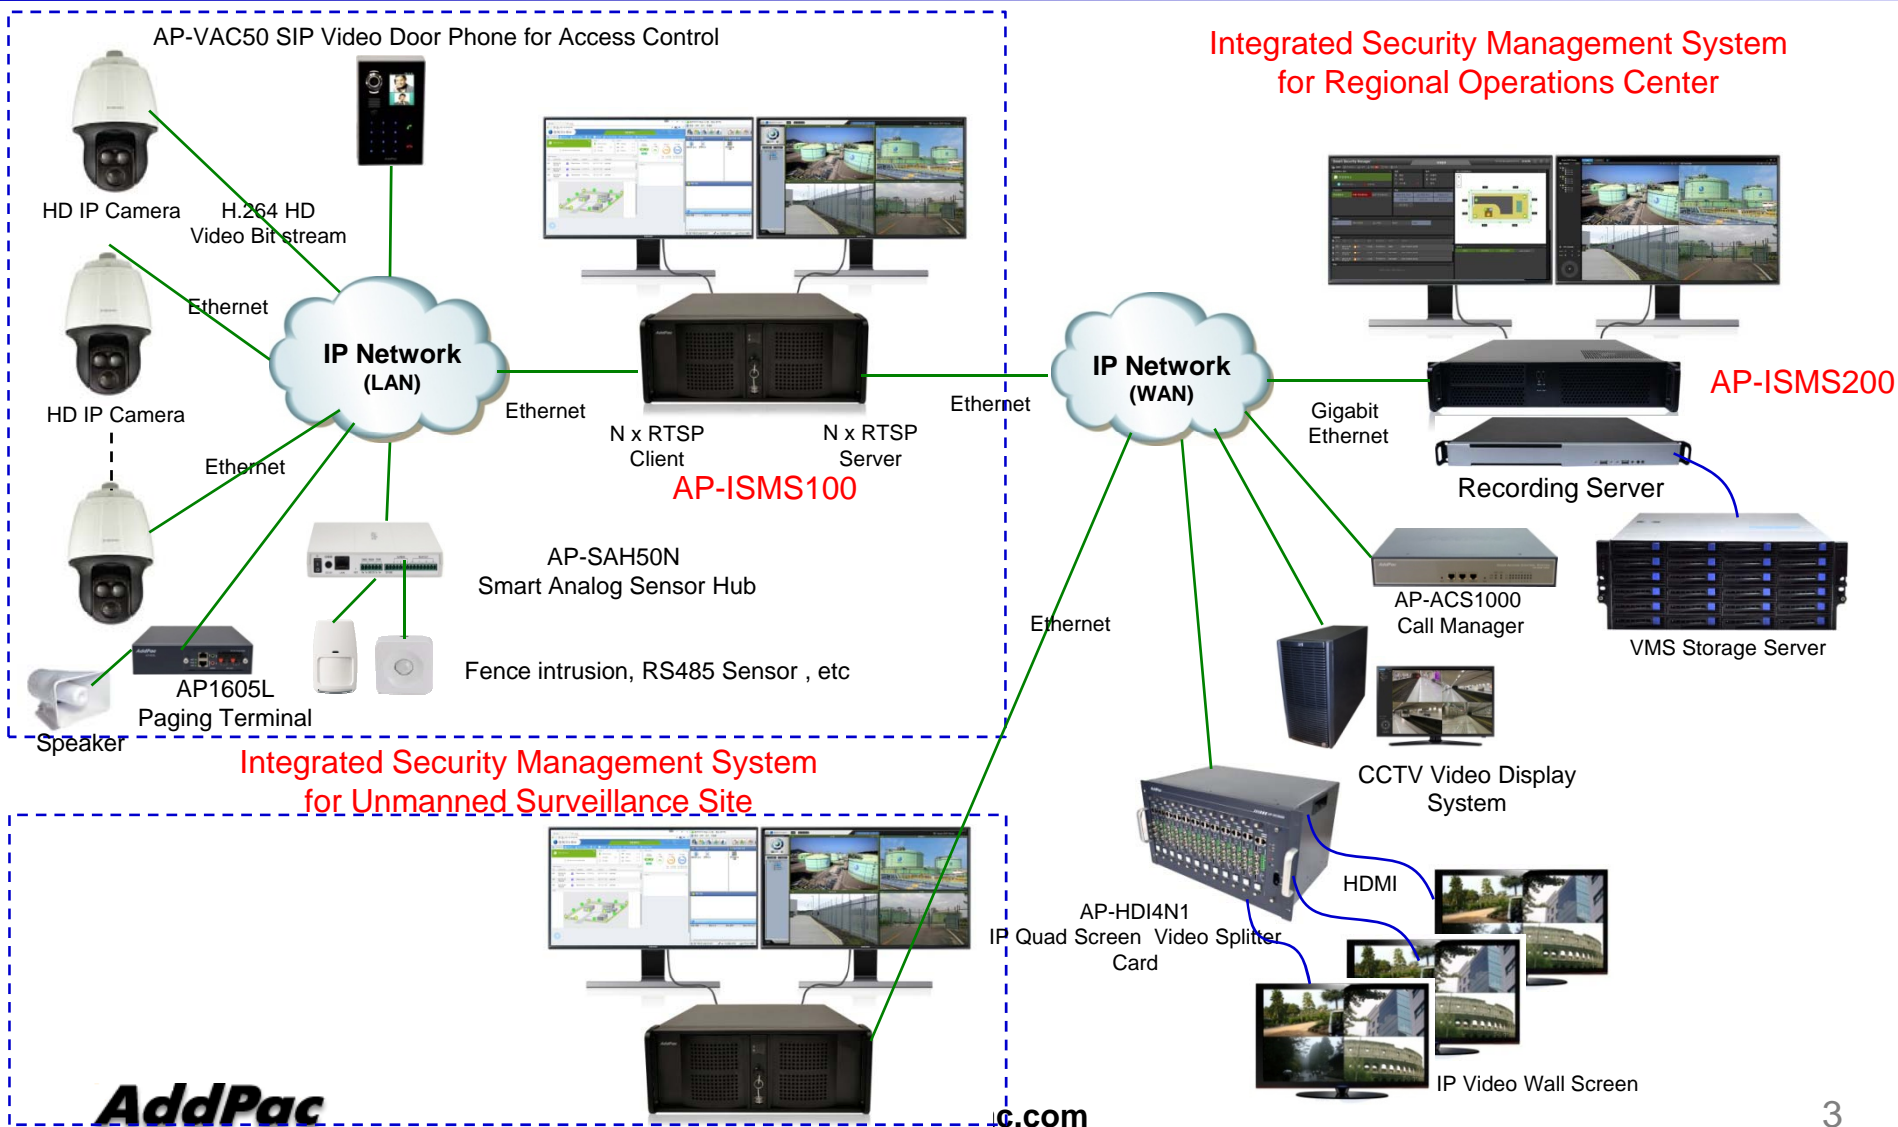

New ISMS UI Overview

(ISMS : Integrated Security Management System)

AddPac

AddPac Technology

Sales and Marketing

Contents

- Network Service Diagram
- New ISMS UI Overview
- UI Design (examples)

Network Service Diagram

New ISMS UI Overview

New ISMS UI Main Features

- Dual Monitor Support for Smart DVR Viewer and ISMS UI
- MS-Window based Software Platform
- Intuitive Field Proven UI Design for Large Scale ISMS Installation
- MAP based Device Control Platform Support
- Overall System Status Monitoring Board Support
- Overall Alarm Display Support
- Overall Device Setup Support
- Unmanned Security Zone System Setup Support
- Dark and Black Design Concept

UI Design & Examples

Contents

- Login View, Main View
- ISMS Status Monitoring Board
- ISMS Status Monitoring Board Alarm Display
- Unmanned Security Zone ISMS Setup
- Alarm UI
- Device UI

UI examples : Login

ISMS Status Monitoring Board

- Unmanned Security Zone List Display
- Map based Intrusion Detection Sensor Display
- IP Camera List Display
- Alarm Status Display
- Paging Status Display
- Action Status Display
- SPK.& MIC Volume Control and Display
- Management Server Status Monitoring (CPU, Memory, etc)
- Streaming & Recording Server Status Monitoring
- Storage Server Status Monitoring