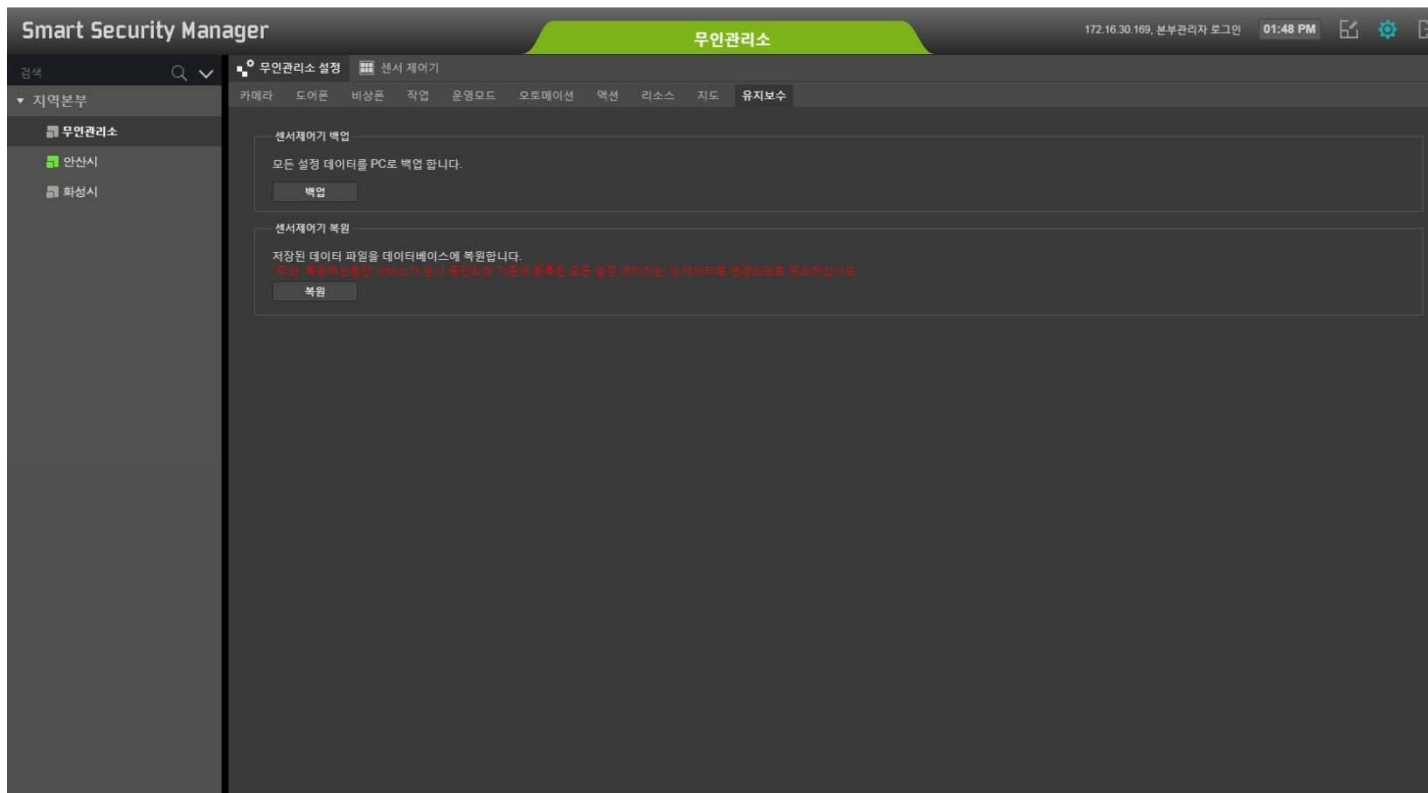

The screenshot displays the 'Smart Security Manager' interface. The main title is '무인관리소' (Unmanned Security Zone). The left sidebar shows a navigation menu with '지역분부' (Area Division) expanded, containing '무인관리소' (Unmanned Security Zone), '안선시' (Anseon City), and '화성시' (Hwaseong City). The main content area is titled '무인관리소 설정' (Unmanned Security Zone Settings) and includes a '센서 제어기' (Sensor Controller) tab. Below this, there are tabs for '카메라' (Camera), '도어콘' (Door Con), '비상콘' (Emergency Con), '작업' (Work), '운영모드' (Operation Mode), '오토메이션' (Automation), '액션' (Action), '리소스' (Resource), '지도' (Map), and '유치보수' (Maintenance). The '액션' (Action) tab is active, showing a table of actions. The table has columns for '이름' (Name), '장치 명령' (Device Command), '상황판' (Status Panel), '변경' (Change), and '삭제' (Delete). Three actions are listed:

이름	장치 명령	상황판	변경	삭제
1 alaw 멘트 액션	• 카메라 "undefined"을(를) 즉시 방송	✓	⚙	🗑
2 경고멘트 액션	• 카메라 "HIK"을(를) 즉시 방송	✓	⚙	🗑
3 알람음 액션	• 카메라 "undefined"을(를) 즉시 방송	✓	⚙	🗑

Unmanned Security Zone Setup (Automation Define at Event)

The screenshot displays the 'Smart Security Manager' interface. The main title is '무인관리소' (Unmanned Security Zone). The top navigation bar includes '카메라', '도어존', '비상존', '작업', '운영모드', '오토메이션', '액션', '리소스', '지도', and '유지보수'. The left sidebar shows a tree view with '지역본부' expanded, containing '무인관리소', '만신서', and '화성서'. The main content area shows a configuration table for '무인관리소에 적용할 하나 또는 이상의 오토메이션을 정의합니다.' (Define one or more automations to be applied to the unmanned security zone).

이름	트리거 이벤트	액션	조건	변경	삭제
1 잠입경고방송	• 어떠한 적외선 센서 장치가 무장 모드에서 감출됨	알람 꺼짐 · 경고연드 액션	모드: 시간: 상시		

Unmanned Security Zone Setup (Security Arm Mode Define)

Unmanned Security Zone Setup (Data Backup)

Unmanned Security Zone Setup (Operation)