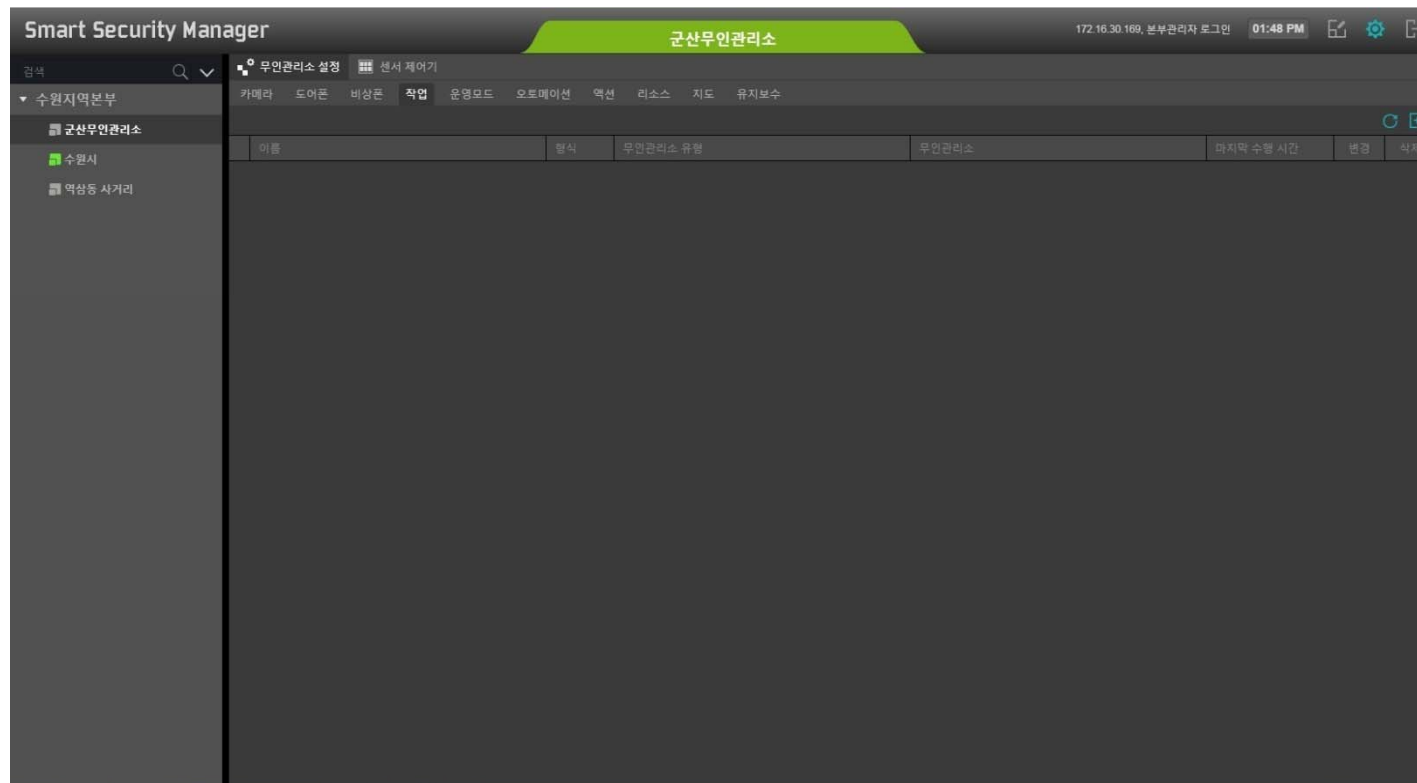

The screenshot displays the 'Smart Security Manager' interface. The main title is '무인관리소' (Unmanned Security Zone). The top navigation bar includes '카메라', '도어존', '비상존', '작업', '운영모드', '오토메이션', '액션', '리소스', '지도', and '유지보수'. The left sidebar shows a tree view with '지역본부' expanded, containing '무인관리소', '만신서', and '화성서'. The main content area shows a configuration table for '무인관리소에 적용할 하나 또는 이상의 오토메이션을 정의합니다.' (Define one or more automations to be applied to the unmanned security zone).

이름	트리거 이벤트	액션	조건	변경	삭제
1 잠입경고방송	• 어떠한 적외선 센서 장치가 무장 모드에서 감출됨	알람 꺼짐 · 경고연드 액션	모드: 시간: 상시		

Unmanned Security Zone Setup (Security Arm Mode Define)

Unmanned Security Zone Setup (Data Backup)

Unmanned Security Zone Setup (Operation)

Unmanned Security Zone Setup (Operation List)

The screenshot displays the 'Smart Security Manager' interface. At the top, the title 'Smart Security Manager' is on the left, and '지역본부' (Regional Office) is in the center. On the right, it shows the IP '172.16.30.169', the user '본부관리자 로그인', and the time '01:45 PM'. Below the title bar, there are navigation icons for '상황판' (Dashboard), '무인관리소' (Unmanned Control Room), '장치' (Devices), '알림 243' (Alerts 243), '작업' (Jobs), and '이력' (History). A table below shows the operation list:

일련	이름	형식	무인관리소 유형	무인관리소	마지막 수행 시간
1	▶ 전체 무인관리소 무장	운영모드	수원시	수원시	2017-09-07 14:45:36
2	▶ 전체 무인관리소 무장 해제	운영모드	수원시		2017-09-07 16:43:55

Unmanned Security Zone Setup (Operation List Pop-Up Window)

The screenshot displays the Smart Security Manager interface. At the top, the title bar reads "Smart Security Manager" and "지역본부". The main content area shows a table with two rows of operations. A pop-up window titled "완료" (Complete) is centered on the screen, displaying the message: "작업을 수행하였습니다. 전체 무인관리소 1 (성공:1, 실패:0)" (Completed the operation. All unmanned control stations 1 (Success:1, Failure:0)).