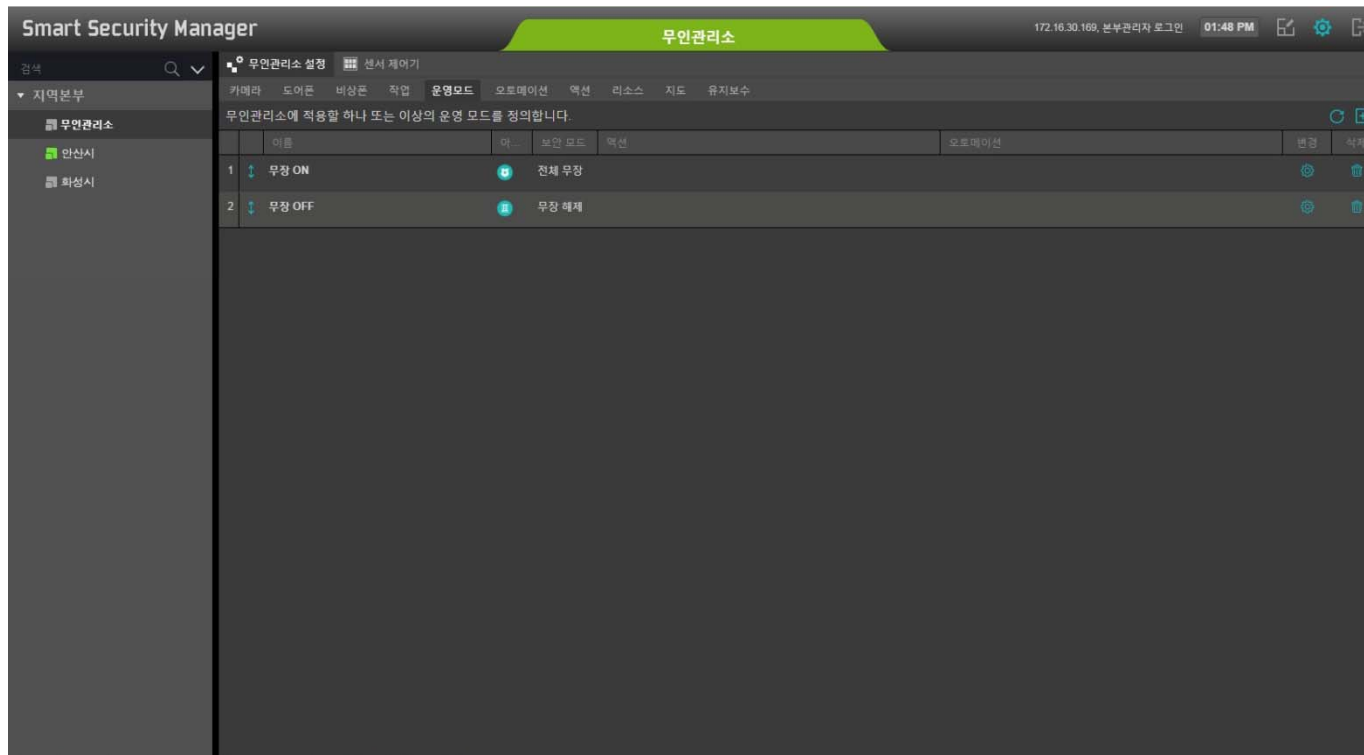

Unmanned Security Zone Setup (Security Arm Mode Define)