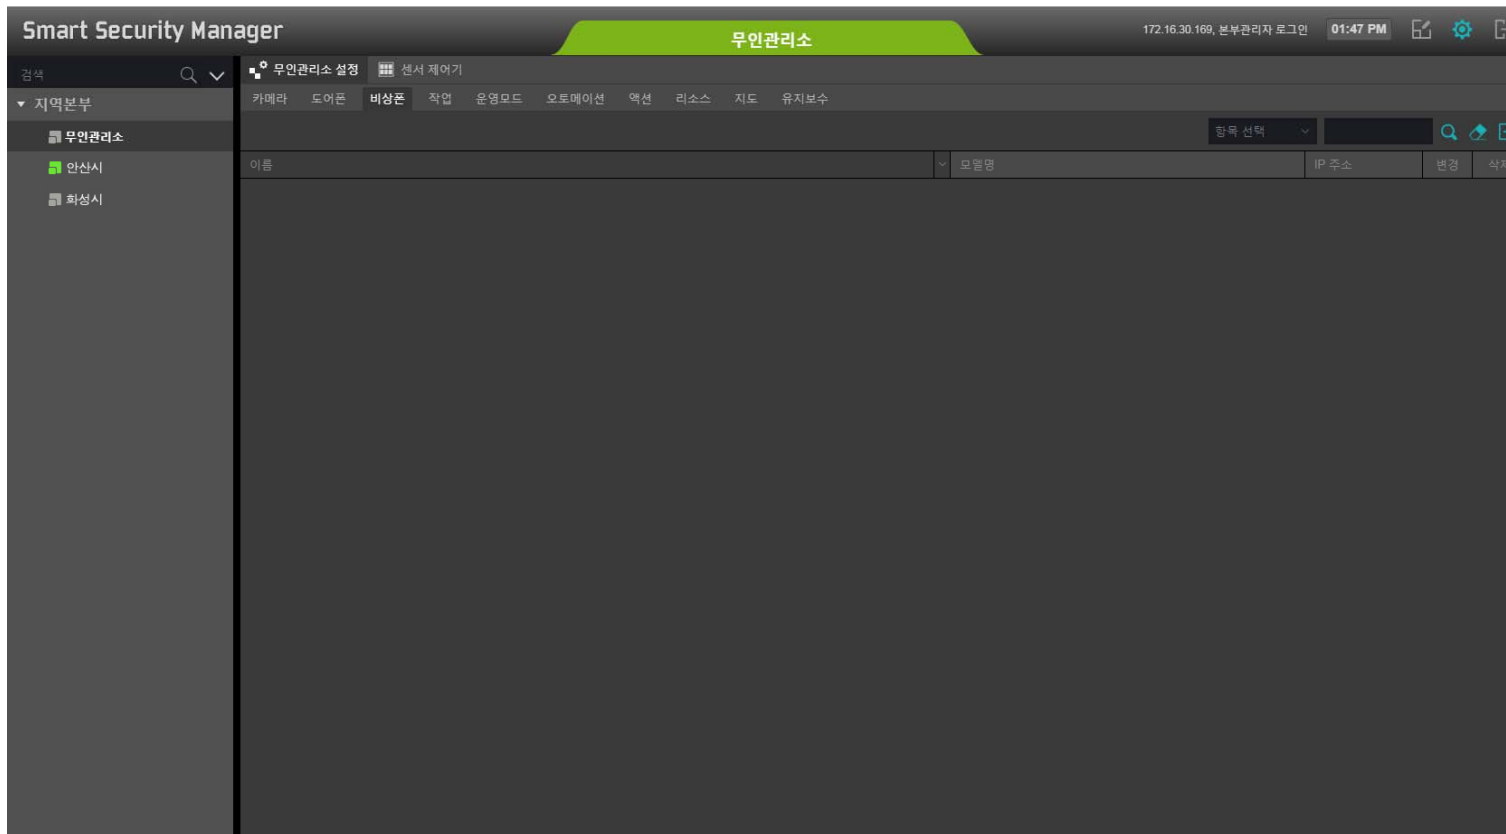

Unmanned Security Zone Setup (IP Emergency Phone)