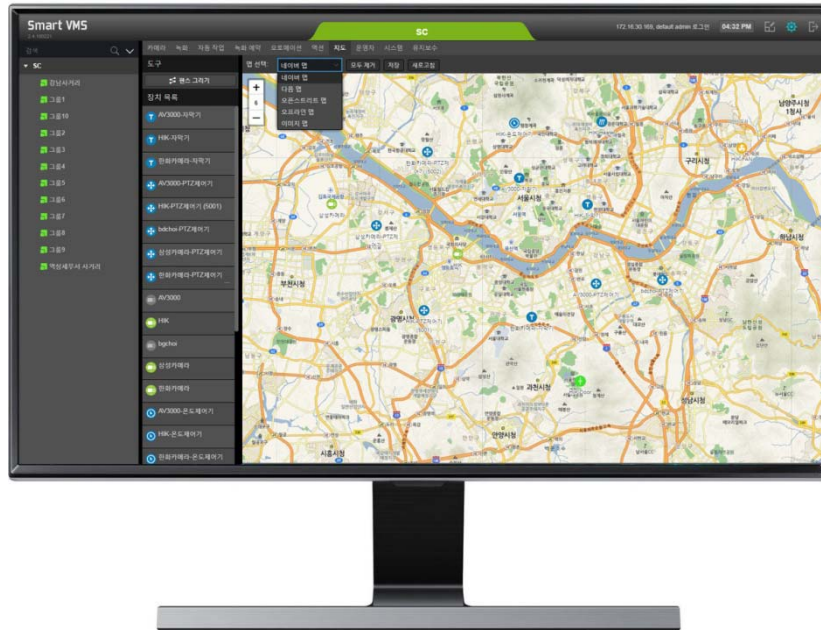

GIS MAP based Smart VMS UI Example

Off-line, On-line MAP, EMAP
Support

AddPac

AddPac Technology

Sales and Marketing

GIS based Smart VMS Service Overview

- Various Off-line, On-Line GIS MAP, EMAP Support
- Easy to add New On-line, Off-line MAP for Global Support
- JavaScript based Interactive MAP Service
- Integrated Security Management Service via MAP based Device Overlay Display
- CCTV IP Camera, CCTV Video Codec, Sensor Hub, Sensors, IP Paging Terminal, Video Door Phone, etc, Geographical Display on GIS MAP for Instinctive Control Service
- MAP Editor Service (Background Image, Device Lists, etc)
- MAP based Sensor Device Alarm & Status Display
- Click IP Camera ICON to View on MAP
- Click IP Paging Terminal ICON for Emergency or Warning Paging Service
- Zoom to Area, Double Click Zoom, Scroll Wheel Zoom, etc
- Tile Layer, etc

GIS based Smart VMS Service Overview (Example)

Tools for MAP

MAP Selection : Naver MAP, Daum MAP, Open Street MAP, Off-Line MAP, EMAP(Image), etc

Device Lists : IP camera, CCTV Video Codec, IP paging terminal, CCTV Controller, etc

GIS based Smart VMS Service Overview (Off-Line MAP)

GIS based Smart VMS Service Overview (Open Street MAP)

GIS based Smart VMS Service Overview (Naver On-Line MAP)

GIS based Smart VMS Service Overview (Daum On-Line MAP)