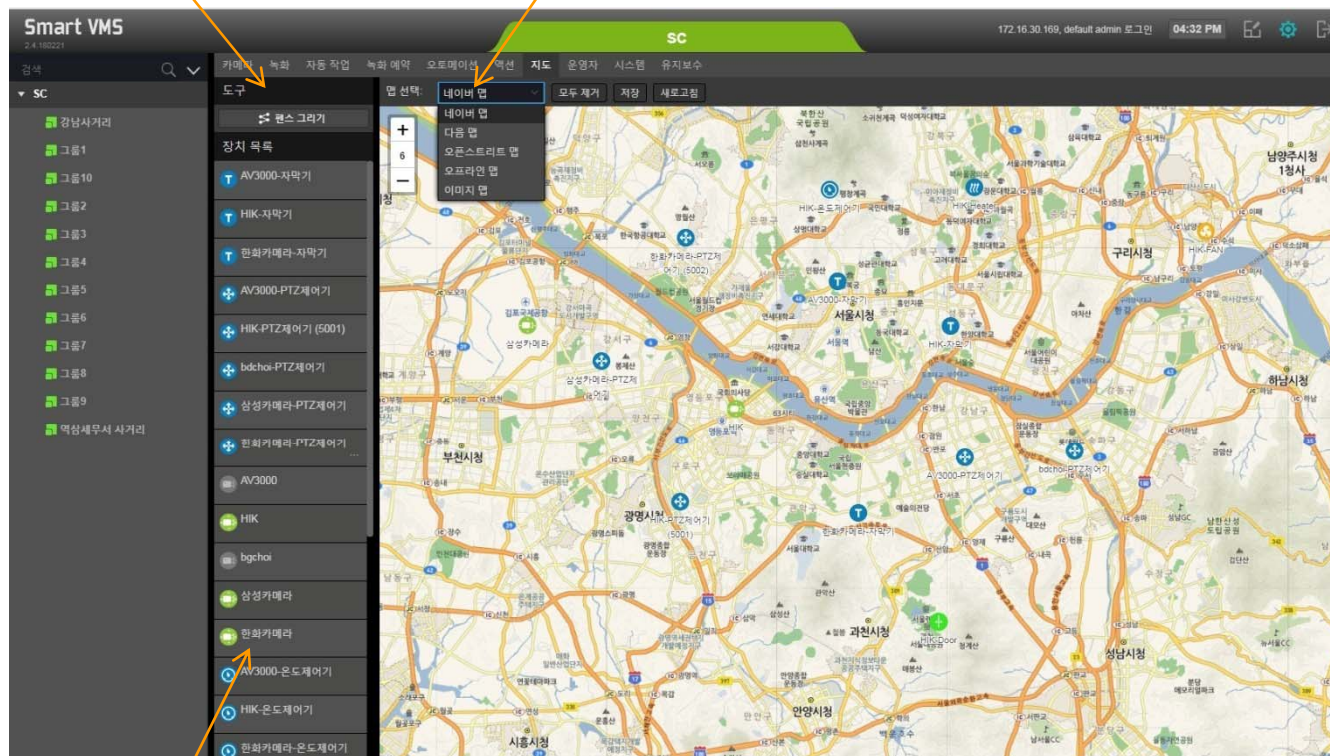

GIS MAP based Smart VMS UI Example

Off-line, On-line MAP, EMAP
Support

AddPac

AddPac Technology

Sales and Marketing

GIS based Smart VMS Service Overview

- Various Off-line, On-Line GIS MAP, EMAP Support
- Easy to add New On-line, Off-line MAP for Global Support
- JavaScript based Interactive MAP Service
- Integrated Security Management Service via MAP based Device Overlay Display
- CCTV IP Camera, CCTV Video Codec, Sensor Hub, Sensors, IP Paging Terminal, Video Door Phone, etc, Geographical Display on GIS MAP for Instinctive Control Service
- MAP Editor Service (Background Image, Device Lists, etc)
- MAP based Sensor Device Alarm & Status Display
- Click IP Camera ICON to View on MAP
- Click IP Paging Terminal ICON for Emergency or Warning Paging Service
- Zoom to Area, Double Click Zoom, Scroll Wheel Zoom, etc
- Tile Layer, etc

GIS based Smart VMS Service Overview (Example)

Tools for MAP

MAP Selection : Naver MAP, Daum MAP, Open Street MAP, Off-Line MAP, EMAP(Image), etc

Device Lists : IP camera, CCTV Video Codec, IP paging terminal, CCTV Controller, etc

GIS based Smart VMS Service Overview (Off-Line MAP)

GIS based Smart VMS Service Overview (Open Street MAP)

GIS based Smart VMS Service Overview (Naver On-Line MAP)

GIS based Smart VMS Service Overview (Daum On-Line MAP)