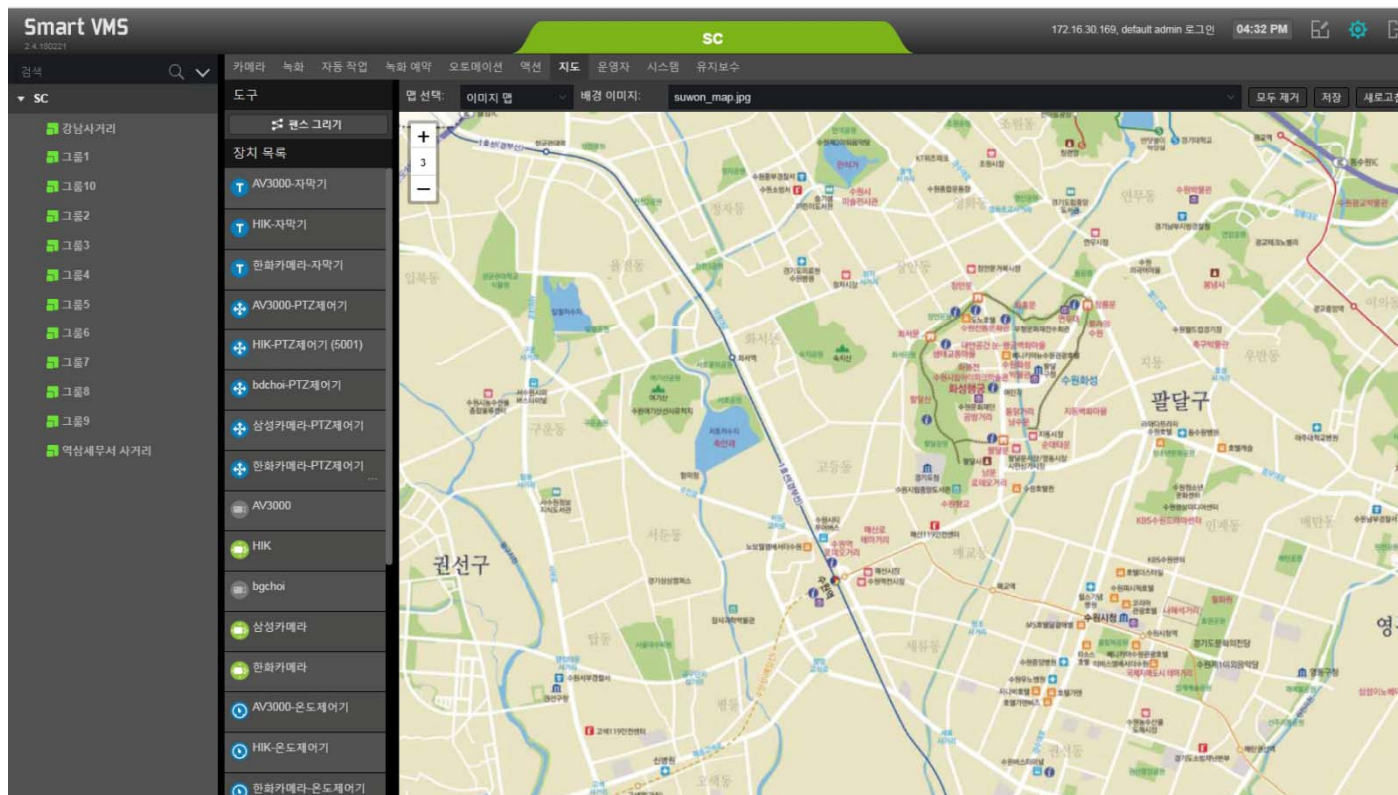

GIS based Smart VMS Service Overview (Image MAP, EMAP)