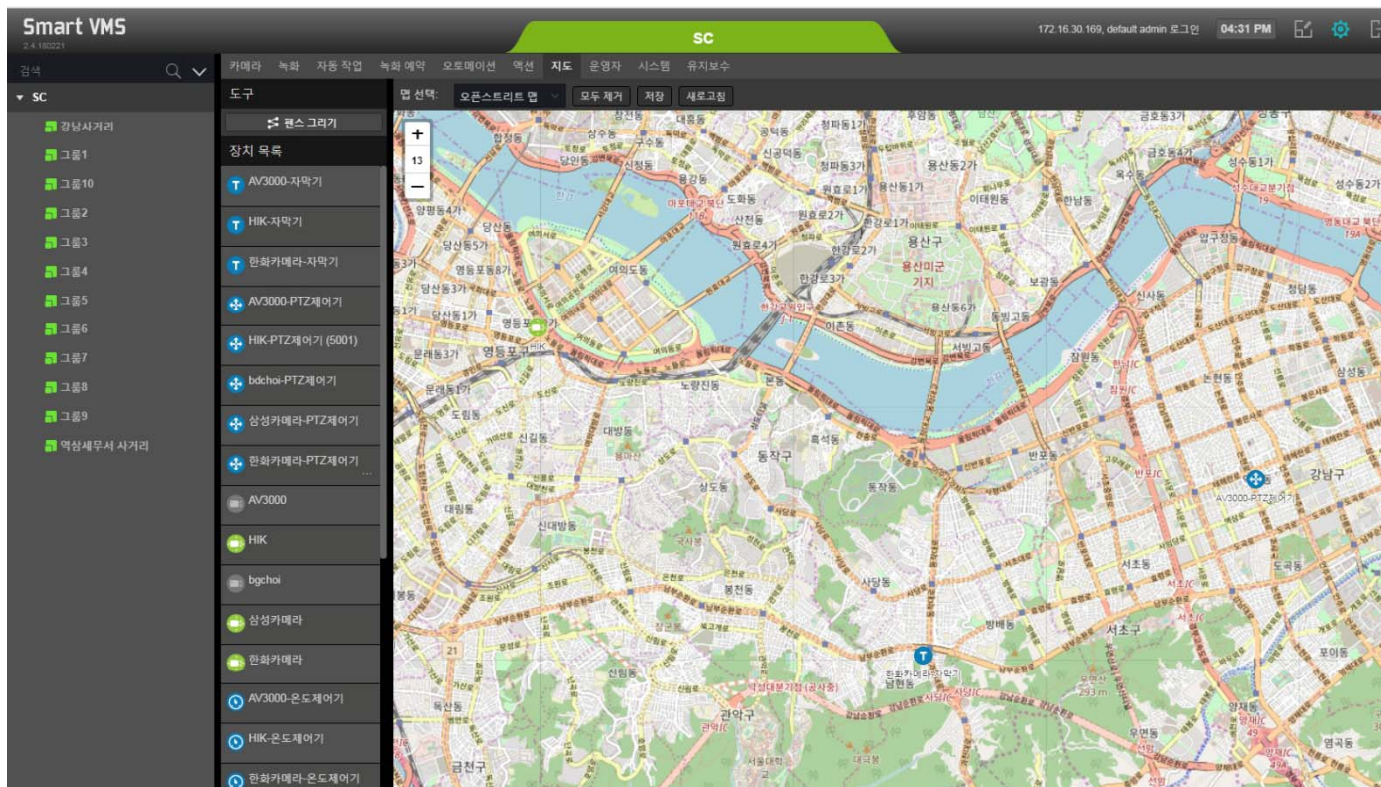

GIS MAP based Smart VMS UI Example

Off-line, On-line MAP, EMAP
Support

AddPac

AddPac Technology

Sales and Marketing

GIS based Smart VMS Service Overview

- Various Off-line, On-Line GIS MAP, EMAP Support
- Easy to add New On-line, Off-line MAP for Global Support
- JavaScript based Interactive MAP Service
- Integrated Security Management Service via MAP based Device Overlay Display
- CCTV IP Camera, CCTV Video Codec, Sensor Hub, Sensors, IP Paging Terminal, Video Door Phone, etc, Geographical Display on GIS MAP for Instinctive Control Service
- MAP Editor Service (Background Image, Device Lists, etc)
- MAP based Sensor Device Alarm & Status Display
- Click IP Camera ICON to View on MAP
- Click IP Paging Terminal ICON for Emergency or Warning Paging Service
- Zoom to Area, Double Click Zoom, Scroll Wheel Zoom, etc
- Tile Layer, etc

GIS based Smart VMS Service Overview (Example)

Tools for MAP

MAP Selection : Naver MAP, Daum MAP, Open Street MAP, Off-Line MAP, EMAP(Image), etc

Device Lists : IP camera, CCTV Video Codec, IP paging terminal, CCTV Controller, etc

GIS based Smart VMS Service Overview (Off-Line MAP)

GIS based Smart VMS Service Overview (Open Street MAP)

GIS based Smart VMS Service Overview (Naver On-Line MAP)

GIS based Smart VMS Service Overview (Daum On-Line MAP)