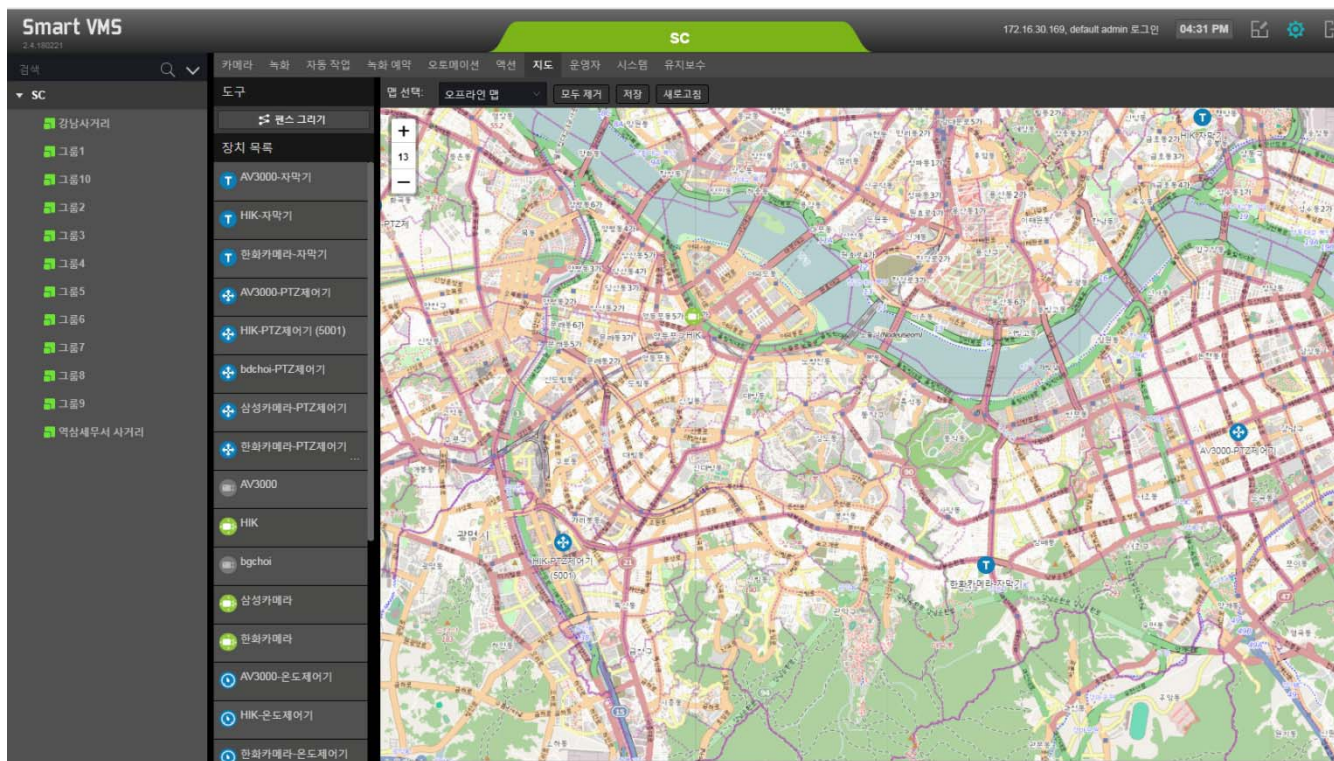

GIS MAP based Smart VMS UI Example

Off-line, On-line MAP, EMAP
Support

AddPac

AddPac Technology

Sales and Marketing

GIS based Smart VMS Service Overview

- Various Off-line, On-Line GIS MAP, EMAP Support
- Easy to add New On-line, Off-line MAP for Global Support
- JavaScript based Interactive MAP Service
- Integrated Security Management Service via MAP based Device Overlay Display
- CCTV IP Camera, CCTV Video Codec, Sensor Hub, Sensors, IP Paging Terminal, Video Door Phone, etc, Geographical Display on GIS MAP for Instinctive Control Service
- MAP Editor Service (Background Image, Device Lists, etc)
- MAP based Sensor Device Alarm & Status Display
- Click IP Camera ICON to View on MAP
- Click IP Paging Terminal ICON for Emergency or Warning Paging Service
- Zoom to Area, Double Click Zoom, Scroll Wheel Zoom, etc
- Tile Layer, etc

GIS based Smart VMS Service Overview (Example)

Tools for MAP

MAP Selection : Naver MAP, Daum MAP, Open Street MAP, Off-Line MAP, EMAP(Image), etc

Device Lists : IP camera, CCTV Video Codec, IP paging terminal, CCTV Controller, etc

GIS based Smart VMS Service Overview (Off-Line MAP)

GIS based Smart VMS Service Overview (Open Street MAP)

GIS based Smart VMS Service Overview (Naver On-Line MAP)

GIS based Smart VMS Service Overview (Daum On-Line MAP)