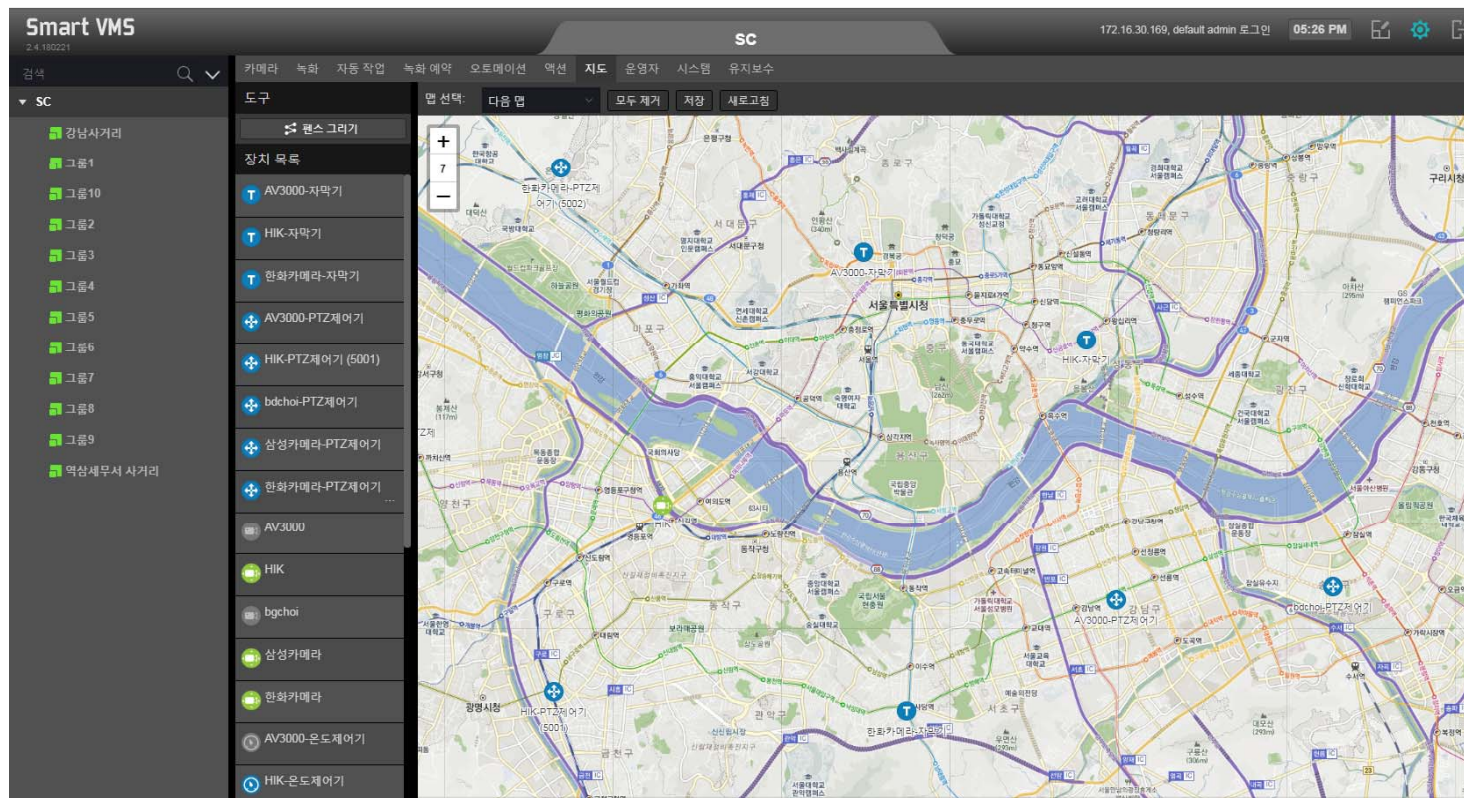

GIS based Smart VMS Service Overview (Example)

Tools for MAP

MAP Selection : Naver MAP, Daum MAP, Open Street MAP, Off-Line MAP, EMAP(Image), etc

Device Lists : IP camera, CCTV Video Codec, IP paging terminal, CCTV Controller, etc

GIS based Smart VMS Service Overview (Off-Line MAP)

GIS based Smart VMS Service Overview (Open Street MAP)

GIS based Smart VMS Service Overview (Naver On-Line MAP)

GIS based Smart VMS Service Overview (Daum On-Line MAP)