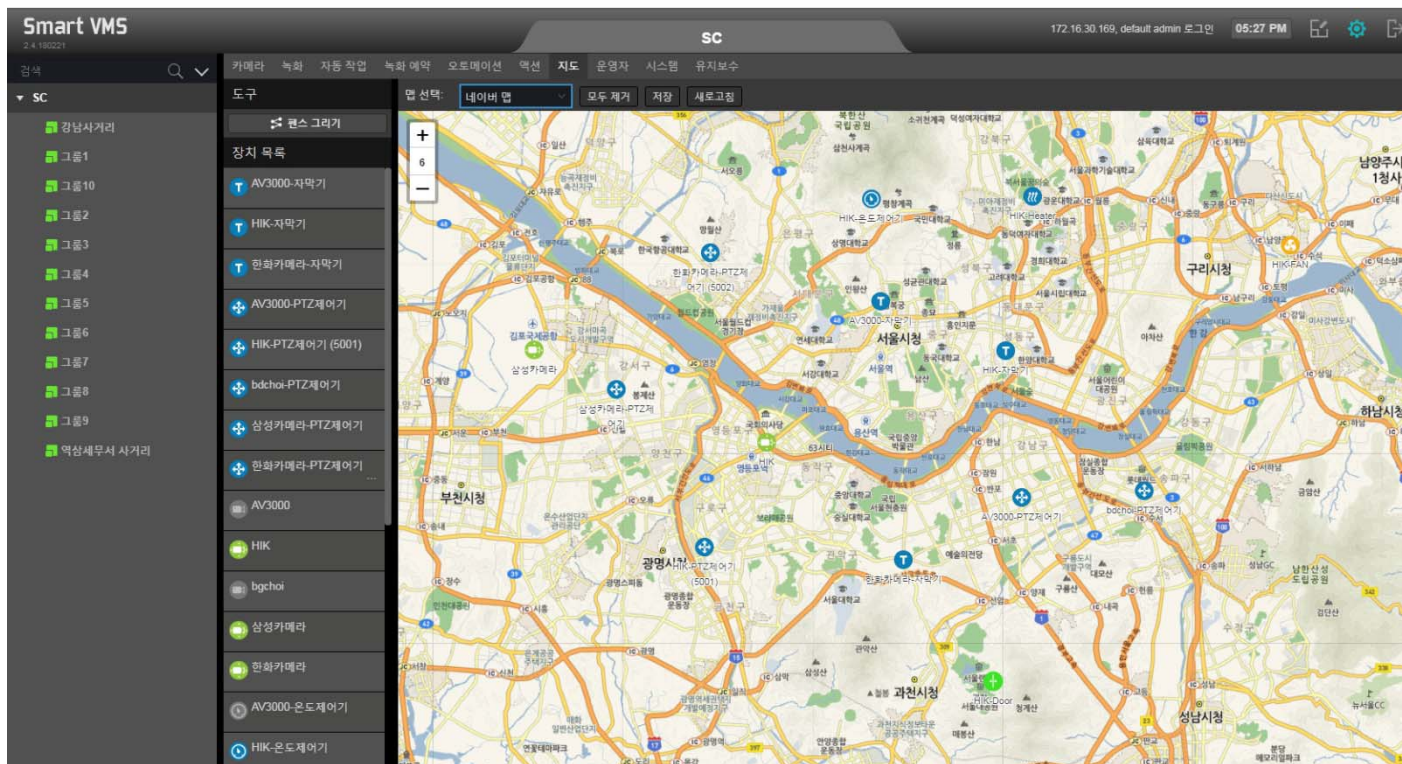

GIS MAP based Smart VMS UI Example

Off-line, On-line MAP, EMAP
Support

AddPac

AddPac Technology

Sales and Marketing

GIS based Smart VMS Service Overview

- Various Off-line, On-Line GIS MAP, EMAP Support
- Easy to add New On-line, Off-line MAP for Global Support
- JavaScript based Interactive MAP Service
- Integrated Security Management Service via MAP based Device Overlay Display
- CCTV IP Camera, CCTV Video Codec, Sensor Hub, Sensors, IP Paging Terminal, Video Door Phone, etc, Geographical Display on GIS MAP for Instinctive Control Service
- MAP Editor Service (Background Image, Device Lists, etc)
- MAP based Sensor Device Alarm & Status Display
- Click IP Camera ICON to View on MAP
- Click IP Paging Terminal ICON for Emergency or Warning Paging Service
- Zoom to Area, Double Click Zoom, Scroll Wheel Zoom, etc
- Tile Layer, etc

GIS based Smart VMS Service Overview (Example)

Tools for MAP

MAP Selection : Naver MAP, Daum MAP, Open Street MAP, Off-Line MAP, EMAP(Image), etc

Device Lists : IP camera, CCTV Video Codec, IP paging terminal, CCTV Controller, etc

GIS based Smart VMS Service Overview (Off-Line MAP)

GIS based Smart VMS Service Overview (Open Street MAP)

GIS based Smart VMS Service Overview (Naver On-Line MAP)

GIS based Smart VMS Service Overview (Daum On-Line MAP)