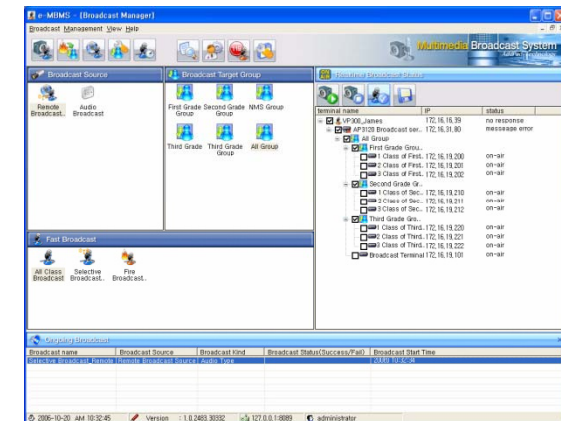

Display the ON-AIR Status

Broadcasting Start Button

Volume Control

Multiple Remote Broadcasting Service Diagram

e-MBMS Service Feature

- Client/Server Architecture
- PC based Window Application Program
- User and Group Management
- User Access Management
- Broadcasting Equipment Management (Server/Terminal/Controller)
- Broadcasting Source Management
- Configuration Management
- Session Management
- Schedule Broadcasting Management
- Emergency Broadcasting
- Event Management
- **Remote Broadcasting Controller Management**
- e-MBMS Redundancy Configuration/Backup
- etc