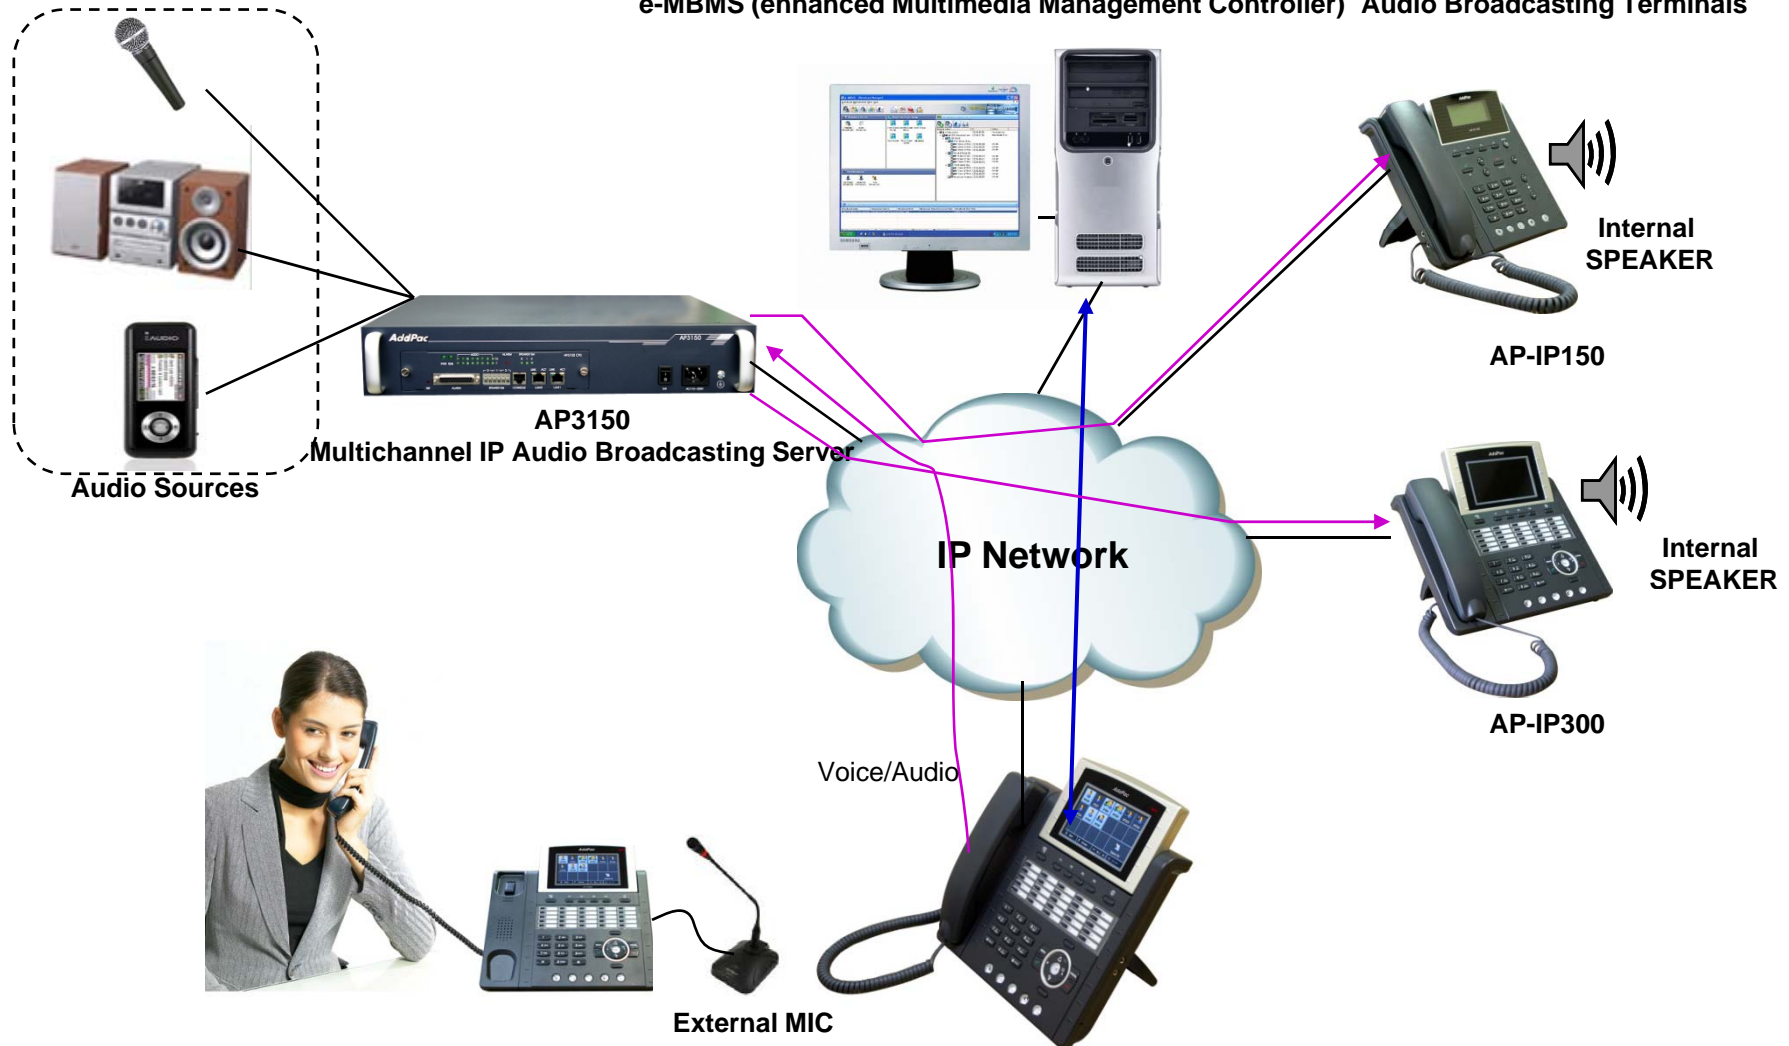

Remote Broadcasting Controller

High-performance IP Audio Remote Broadcasting Solution

AP-IP300 IP Remote Broadcasting Controller

e-MBMS (enhanced Multimedia Broadcasting Management System)

AddPac

www.addpac.com

AddPac

AddPac Technology

Sales and Marketing

Contents

- Remote Broadcasting Network Diagram : Example
- AP-IP300 IP Remote Broadcasting Controller
- Multiple Remote Broadcasting Service Diagram
- e-MBMS Multimedia Broadcasting Management

Remote Broadcasting Network Diagram

e-MBMS (enhanced Multimedia Management Controller) Audio Broadcasting Terminals

AddPac

www.addpac.com

AP-IP300 Remote Broadcasting Controller

Remote Broadcasting Controller

Display the ON-AIR Status

Broadcasting Start Button

Volume Control

Multiple Remote Broadcasting Service Diagram

e-MBMS Service Feature

- Client/Server Architecture
- PC based Window Application Program
- User and Group Management
- User Access Management
- Broadcasting Equipment Management (Server/Terminal/Controller)
- Broadcasting Source Management
- Configuration Management
- Session Management
- Schedule Broadcasting Management
- Emergency Broadcasting
- Event Management
- **Remote Broadcasting Controller Management**
- e-MBMS Redundancy Configuration/Backup
- etc