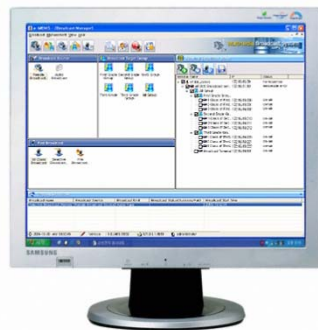

Remote Broadcasting Controller

High-performance IP Audio Remote Broadcasting Solution

AP-IP300 IP Remote Broadcasting Controller

e-MBMS (enhanced Multimedia Broadcasting Management System)

AddPac

www.addpac.com

AddPac

AddPac Technology

Sales and Marketing

Contents

- Remote Broadcasting Network Diagram : Example
- AP-IP300 IP Remote Broadcasting Controller
- Multiple Remote Broadcasting Service Diagram
- e-MBMS Multimedia Broadcasting Management