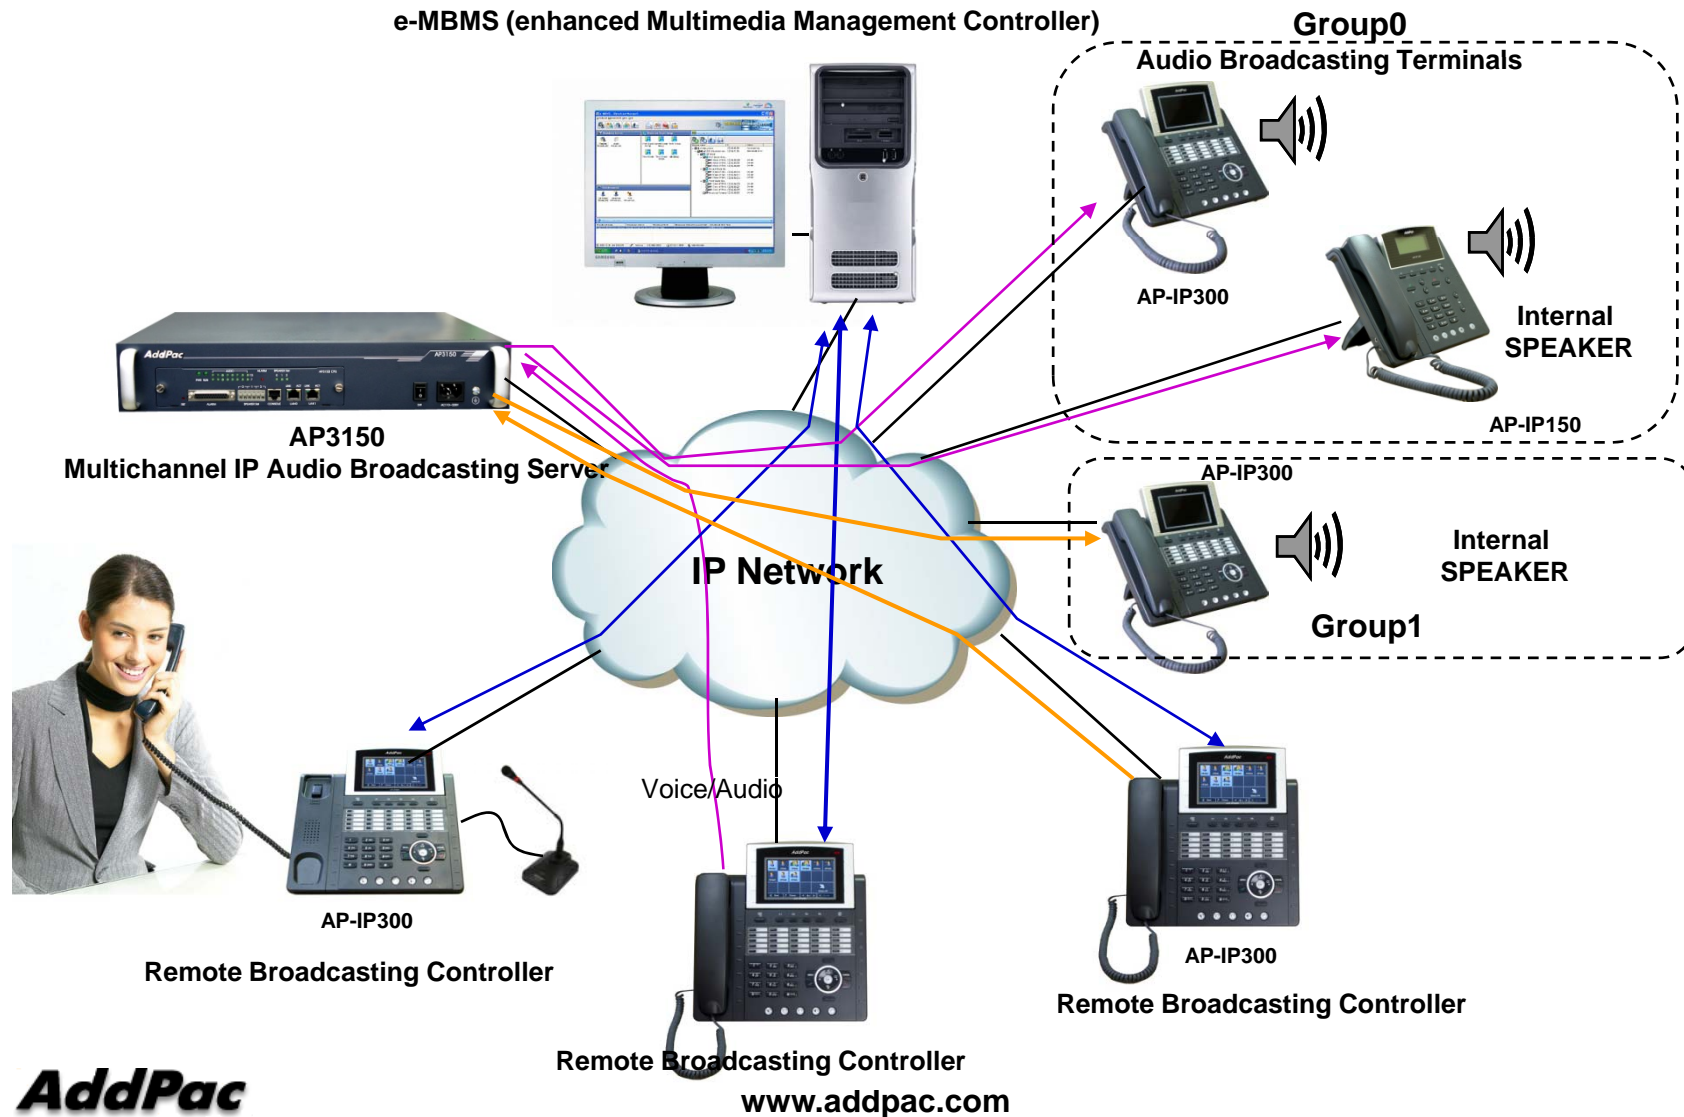

Remote Broadcasting Controller

High-performance IP Audio Remote Broadcasting Solution

AP-IP300 IP Remote Broadcasting Controller

e-MBMS (enhanced Multimedia Broadcasting Management System)

AddPac

www.addpac.com

Remote Broadcasting Network Diagram

e-MBMS (enhanced Multimedia Management Controller) Audio Broadcasting Terminals

AddPac

www.addpac.com

AP-IP300 Remote Broadcasting Controller

Remote Broadcasting Controller

AP-IP300 High Performance IP Phone

✓ Application Select

Remote Broadcasting Controller

OSD for Group Broadcasting Service

AP-IP300 High Performance IP Phone

Chime Bell indicate "Broadcasting Start"

Broadcasting Group Select

Display the ON-AIR Status

Broadcasting Start Button

Volume Control

Multiple Remote Broadcasting Service Diagram

e-MBMS Service Feature

- Client/Server Architecture
- PC based Window Application Program
- User and Group Management
- User Access Management
- Broadcasting Equipment Management (Server/Terminal/Controller)
- Broadcasting Source Management
- Configuration Management
- Session Management
- Schedule Broadcasting Management
- Emergency Broadcasting
- Event Management
- **Remote Broadcasting Controller Management**
- e-MBMS Redundancy Configuration/Backup
- etc