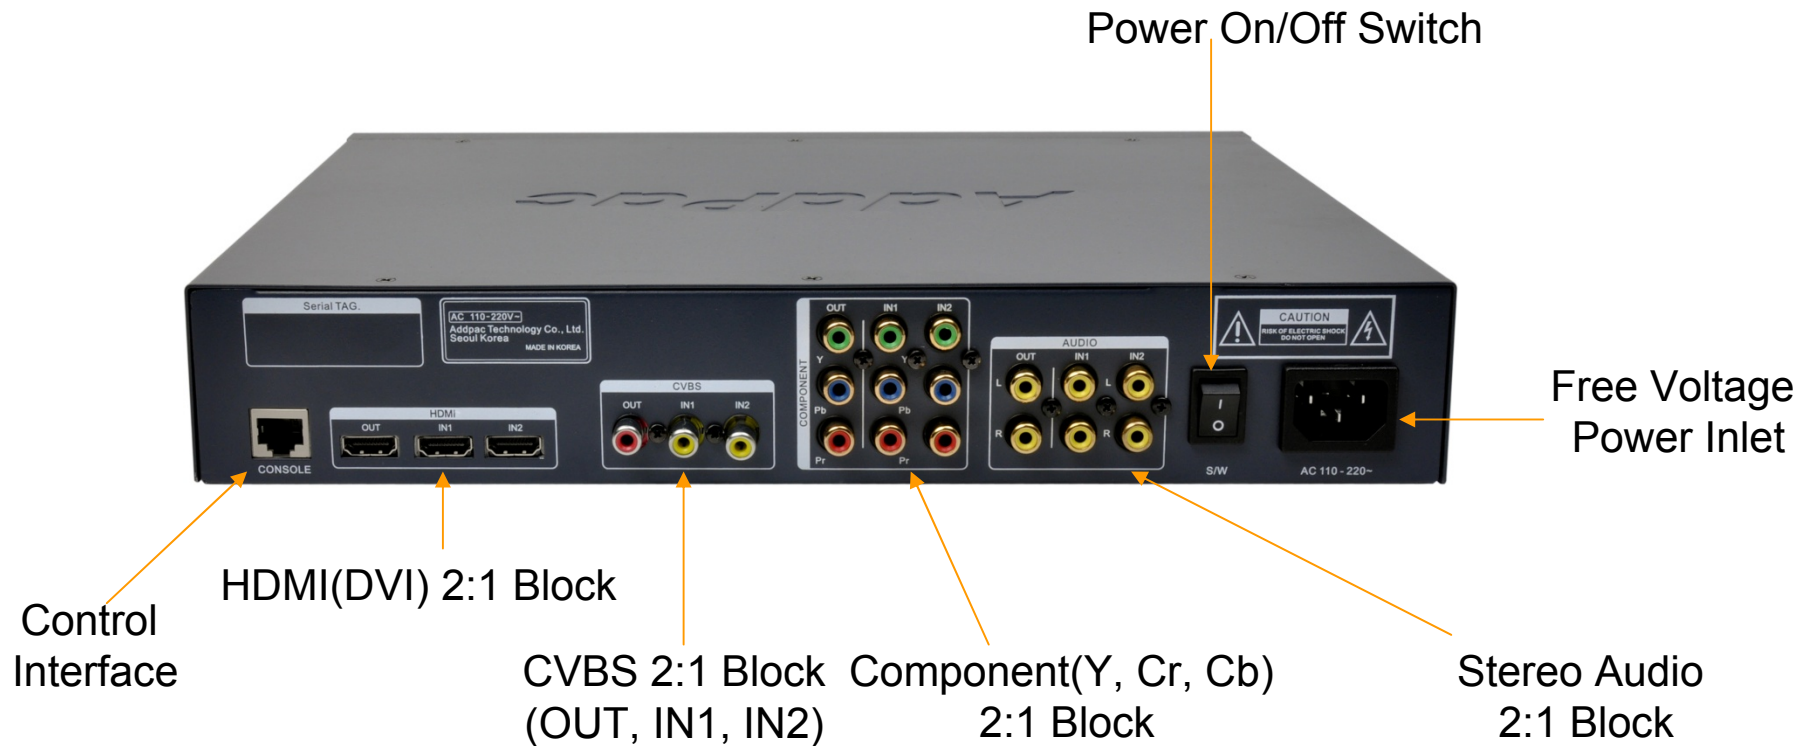

Hardware Specification

AP-VSB2 Video Selector Box

Back Side