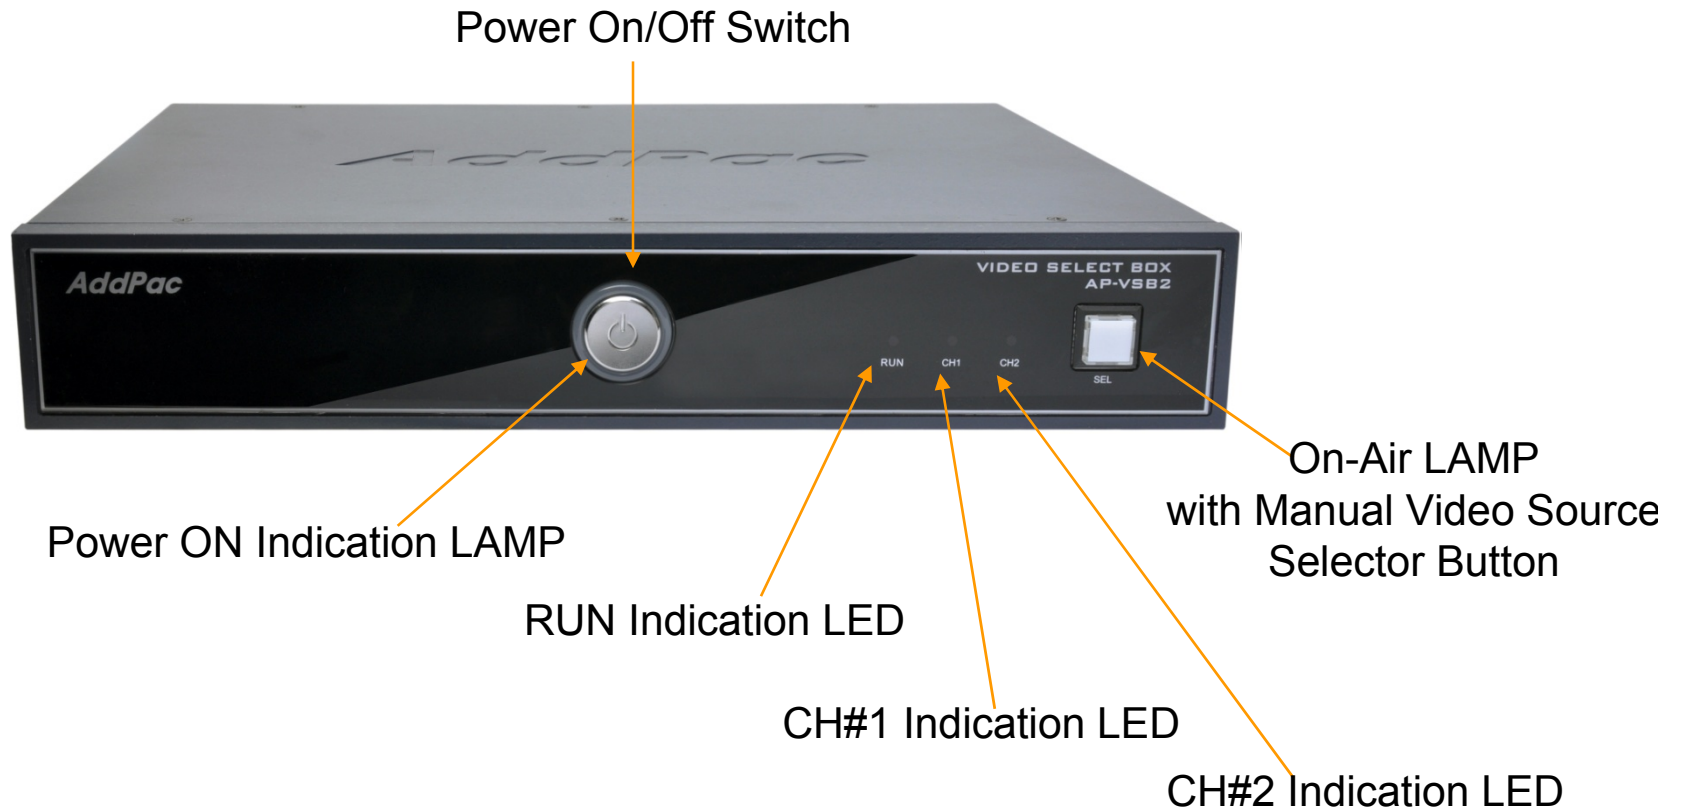

Hardware Specification

AP-VSB2 Video Selector Box

Front Side