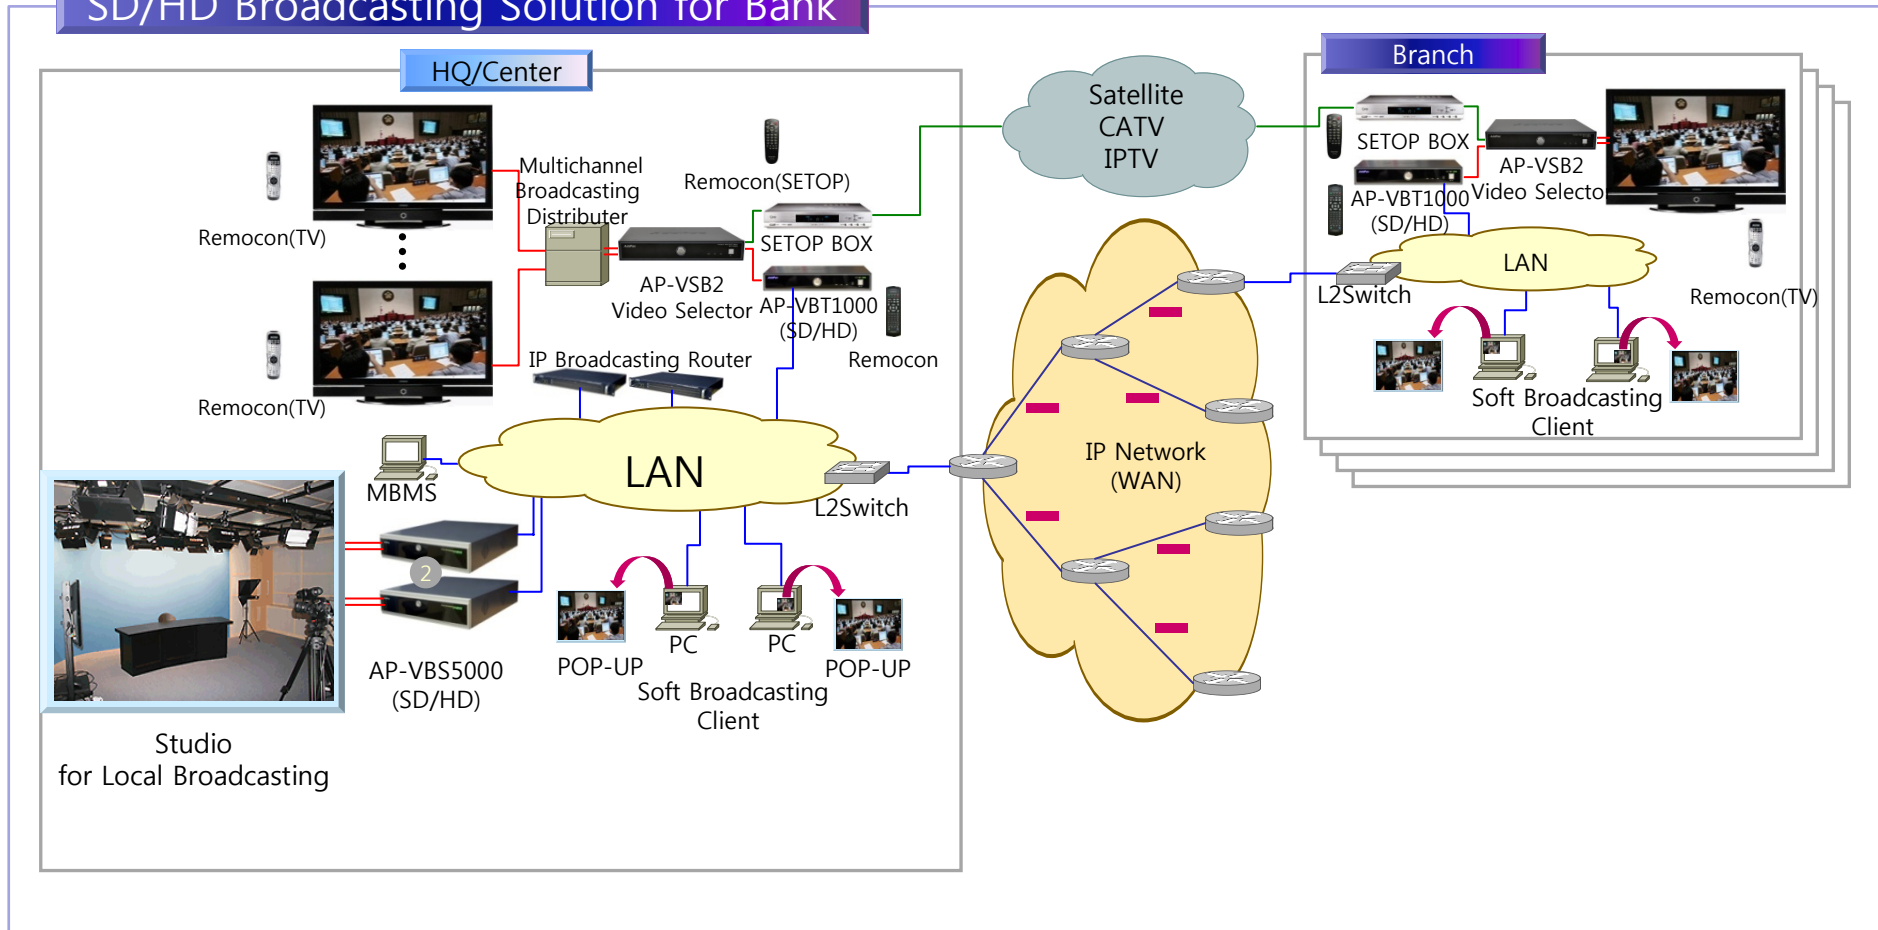

HD IP Broadcasting Component Diagram(Ex 2)

SD/HD Broadcasting Solution for Bank