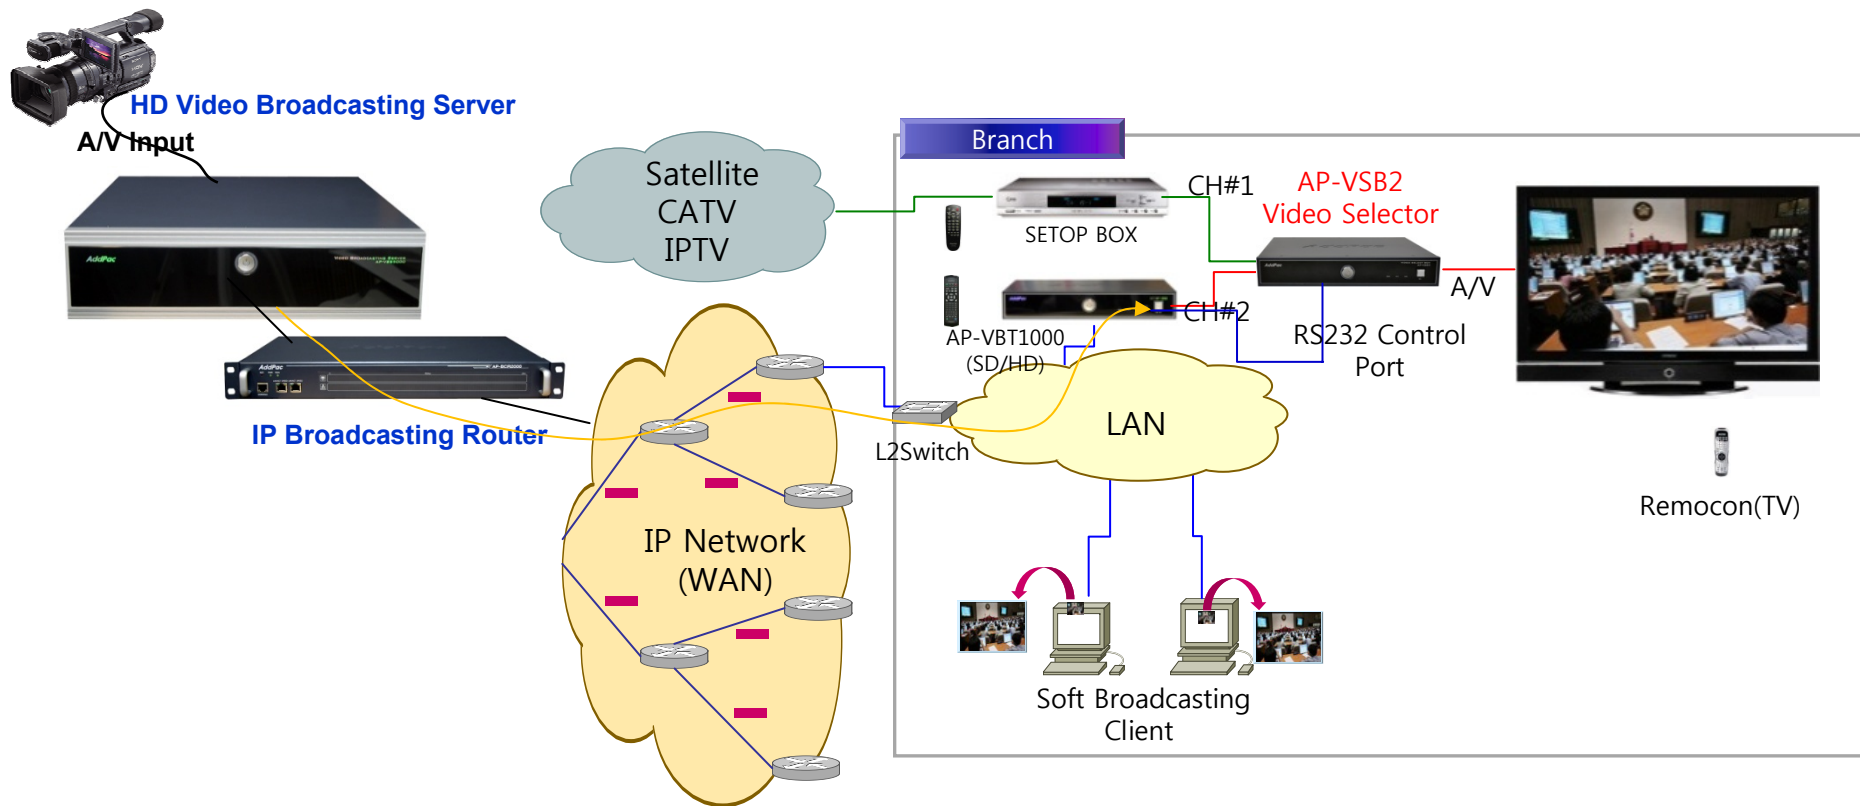

## AP-VSB2 Video Selector Box

- High Performance 2:1 Video Selector Solution
- Two(2)-Channel Video Input/One(1)-Channel Video Output
- RS232C based Video Source Selector
- Manual Video Source Control Support
- Various Audio/Video Port Support
  - Analog CVBS Composite Interface
  - Component Interface (Y, Cr, Cb)
  - HDMI Interface (DVI via Converter Cable)
  - Stereo Audio Interface (RCA Connector)
- Built-in Internal Power Supply
- “19inch Rack Mountable

# Service Network Diagram (CH #1)

AP-VSB2 Video Selector Box

# Service Network Diagram (CH #2)

AP-VSB2 Video Selector Box

## AP-VSB2 Video Selector Box

- Main Chassis
  - Power On/Off Switch (Front Panel) with Power On LAMP
  - Manual Video Source Selector Button with On-AIR Indication LAMP(Front Panel)
  - Control Interface
    - One(1) RS-232C Console (RJ45)
  - Powerful Video Interface
    - CVBS
    - Component(Y, Cr, Cb)
    - HDMI(DVI) Interface
  - Audio Interface
    - Stereo Audio Interface (Left, Right)
  - SMPS Internal Power Supply