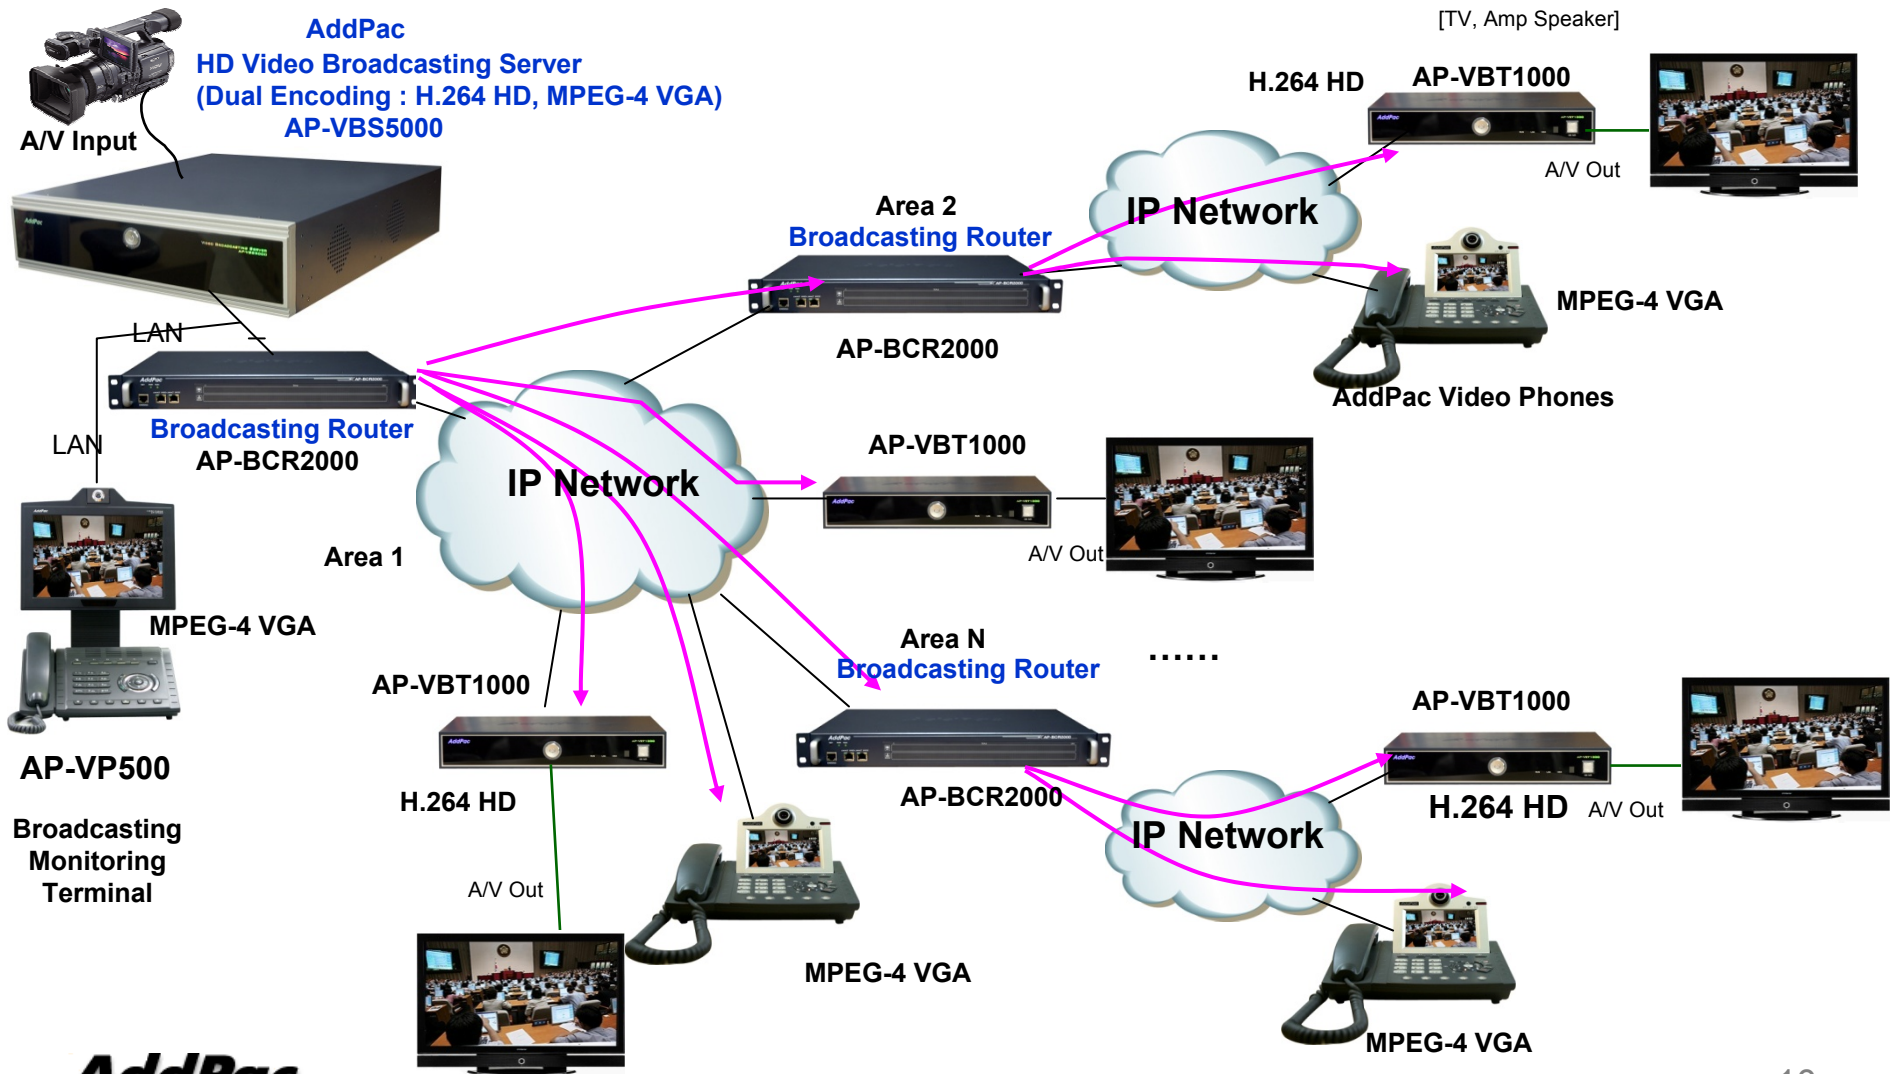

# HD IP Broadcasting Solution

- HD Video Broadcasting Server : AP-VBS5000
- IP Broadcasting Router : AP-BCR2000
- HD Video Broadcasting Terminal : AP-VBT1000
- Video Select Box : AP-VSB2
- Video Broadcasting Monitoring Terminal: AP-VP500
- Video Broadcasting Terminals : AddPac Video Phones
- Network Service Diagram

AP-VBS5000

AP-BCR2000

AP-VBT1000

AP-VP500

# HD IP Broadcasting Component Diagram (Ex 1)

# HD IP Broadcasting Component Diagram(Ex 2)