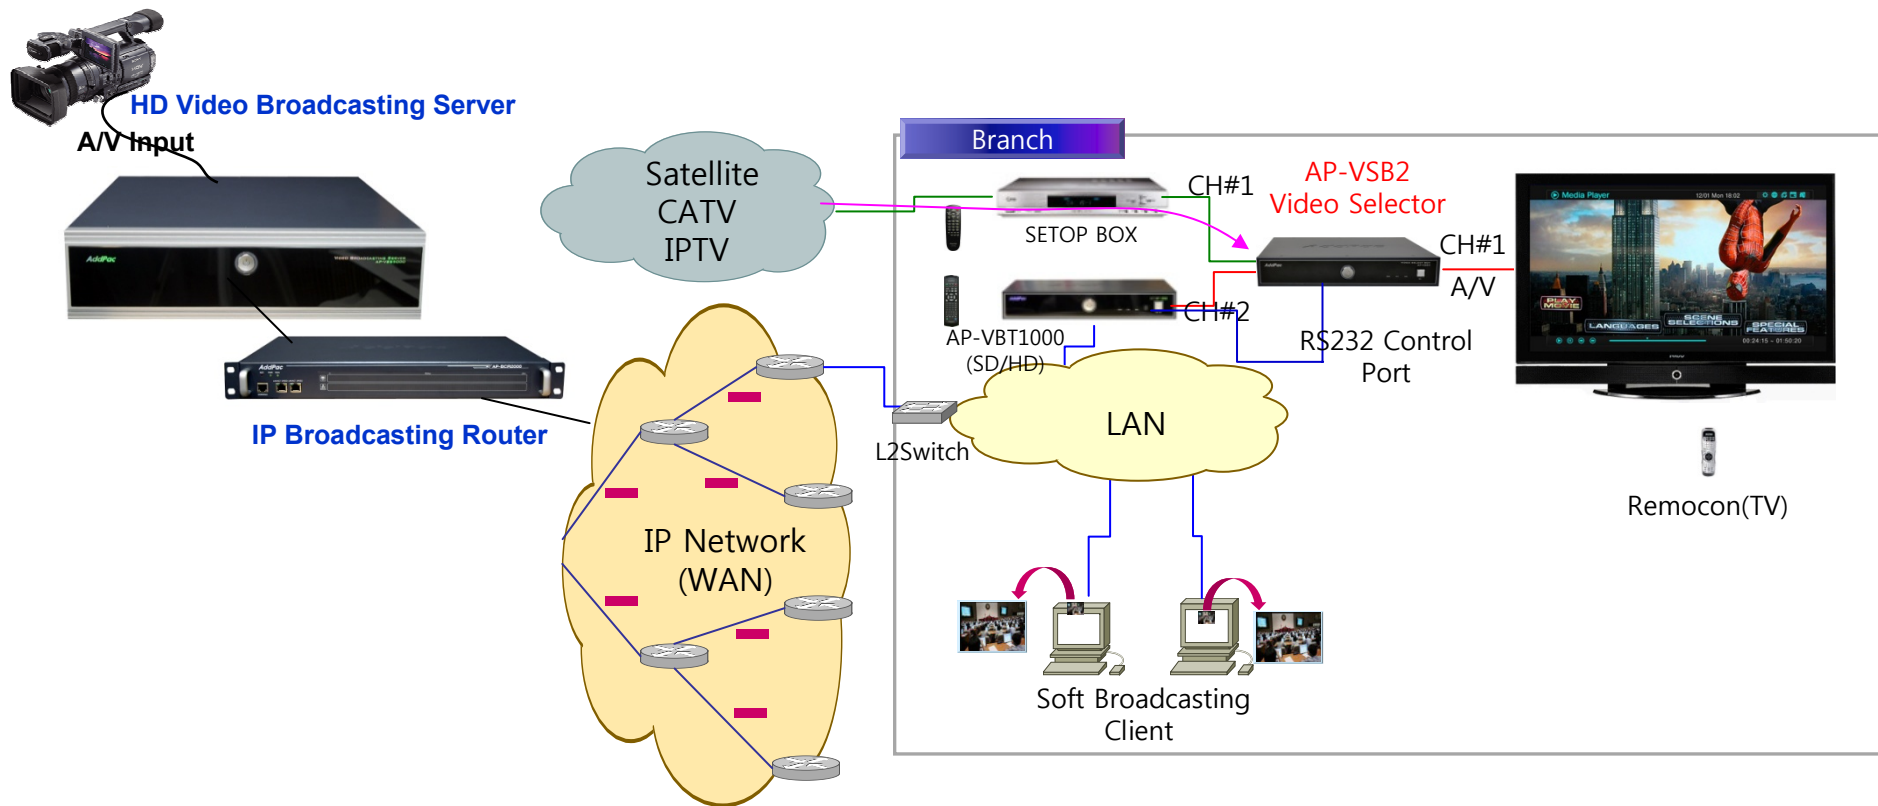

Service Network Diagram (CH #1)

AP-VSB2 Video Selector Box