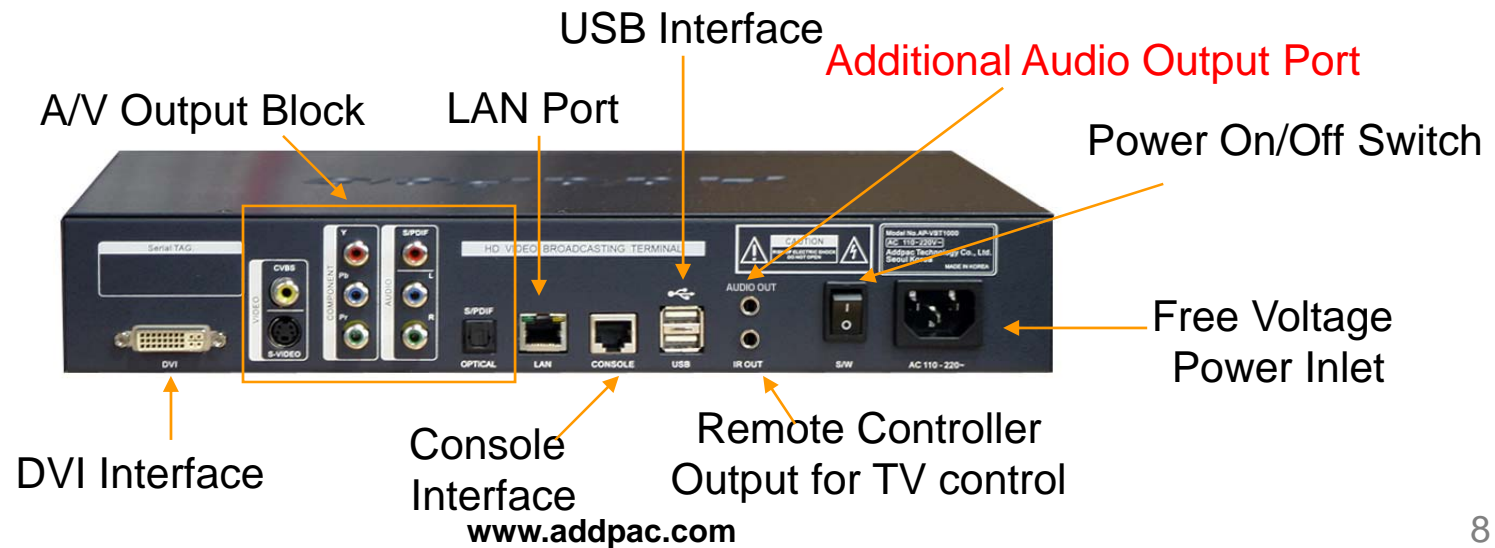

# Benefits and Features

AP-VBT1000A HD Video Broadcasting Terminal

- **High Quality Images up to 64kbps and 4Mbps**
- **High-performance Audio & Video Codec Support**
  - H.264, MPEG-4 Video Codec
  - Line IN/OUT : G.726, G.711, etc, Audio Codec
- **Up to 30 frame/sec, 1280x720 HD Resolution**
- **RTP based Real-Time HD Broadcasting Service**
- **HD Video Recording and Replay Service using Local HDD (Option)**
- **IP based Network Protocol Support**
- **Emergency Audio Broadcasting Function Support**
- **Video Application**
  - Audio & Video Broadcasting Solution
  - Video on Demand Service Solution

# Hardware Specification

AP-VBT1000A HD Video Broadcasting Terminal

High-end  
Video  
Processor

- **High-End Audio/Video Processor**
- **Main Chassis**
  - **Power On/Off Switch (Front Panel)**
  - **Remote Controller Sensor (Front Panel)**
  - **On-AIR Indication LAMP (Front Panel)**
  - **Network Interface**
    - Two(2) 10/100Mbps Fast Ethernet
    - Two(2) USB 2.0 Interface
    - One(1) RS-232C Console (RJ45)
    - IR-Out Interface for External TV Control
  - **Powerful Video Interface**
    - S-Video, Component Output, DVI Interface
  - **High quality Audio and Voice Interface**
    - Stereo Audio Output Connector
    - S/PDIF RCA Interface, S/PIF Optical Interface
  - **High quality Audio and Voice Interface for Emergency Audio Broadcasting**
    - Stereo Audio Output Connector

## AP-VBT1000A HD Video Broadcasting Terminal