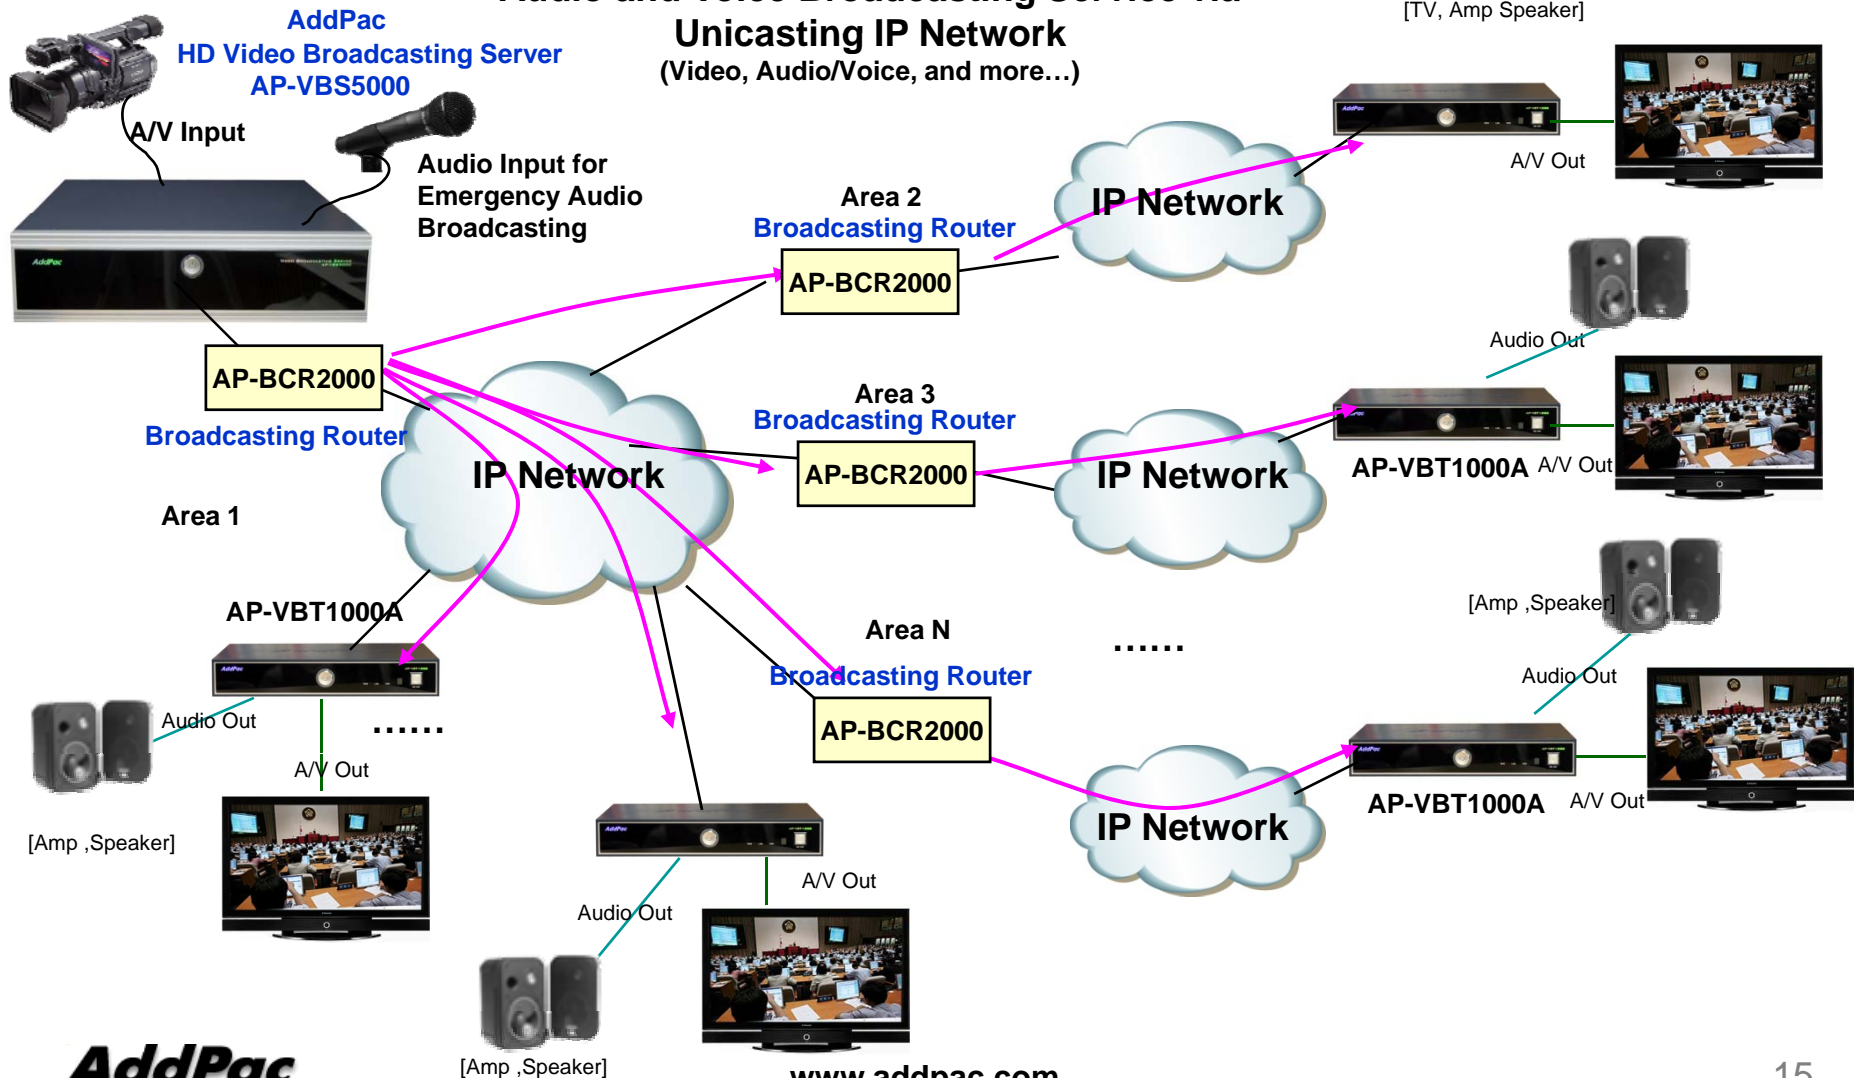

Audio/Video Real-time Broadcasting + Emergency Audio Broadcasting

AP-VBT1000A HD Video Broadcasting Terminal

Audio and Voice Broadcasting Service via Unicasting IP Network (Video, Audio/Voice, and more...)