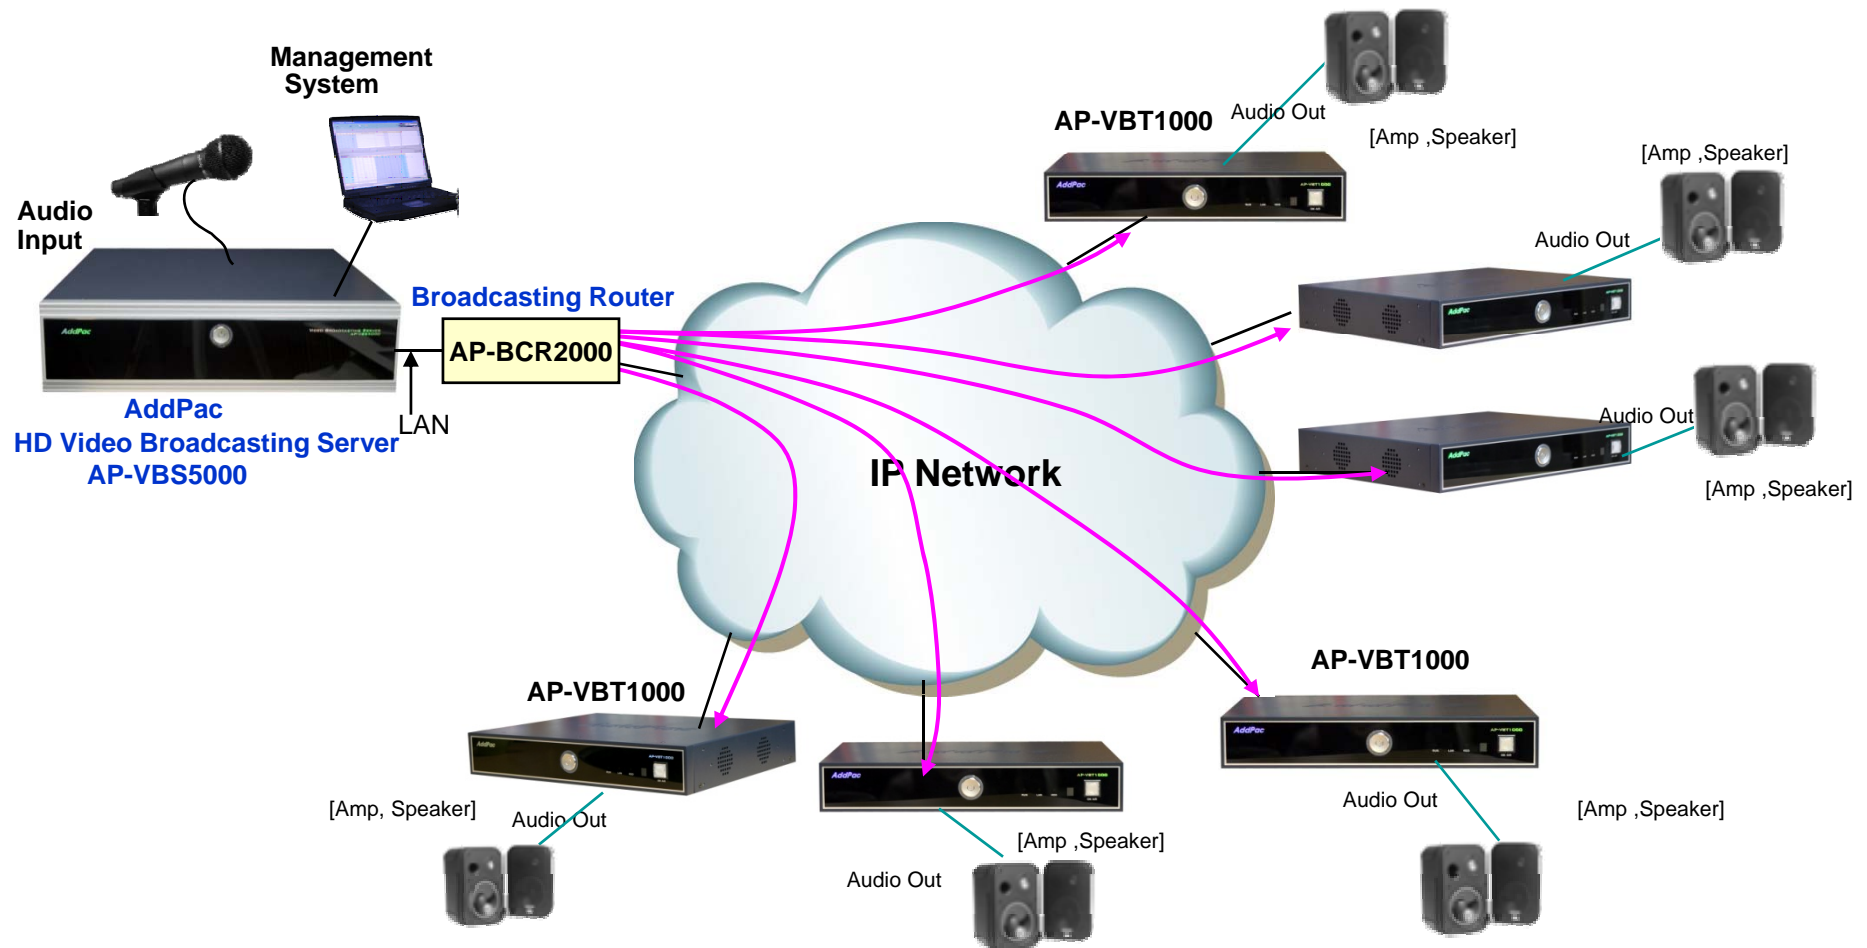

Audio Real-time Broadcasting

AP-VBT1000A HD Video Broadcasting Terminal

Audio Broadcasting Service via IP Network