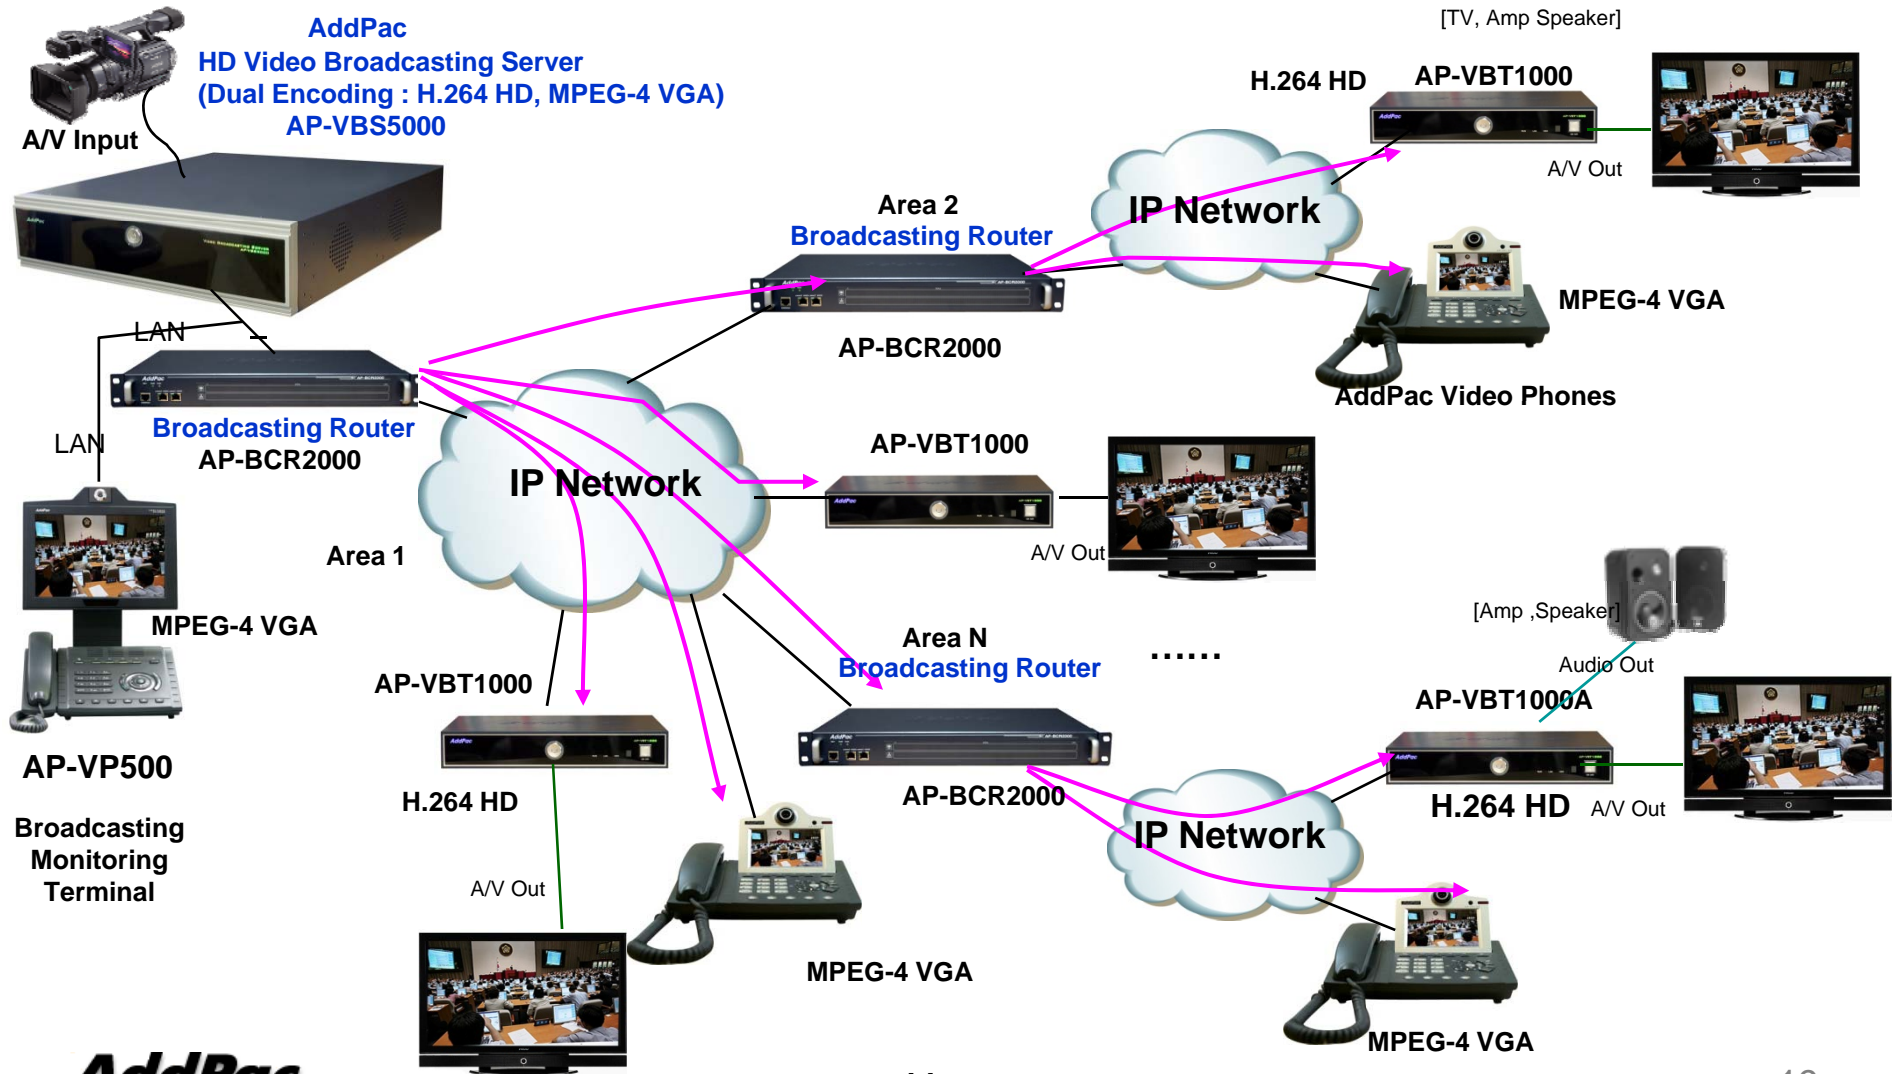

# HD IP Broadcasting Solution

- HD/SD Video Broadcasting Media Server : AP-VBS5000
- HD/SD Video Broadcasting Server : AP-SBS10000
- IP Broadcasting Router : AP-BCR2000
- HD Video Broadcasting Terminal : AP-VBT1000
- HD Video Broadcasting Terminal : AP-VBT1000A
- SD Video Broadcasting Terminal : AP-VBT1000S
- Video Broadcasting Monitoring Terminal: AP-VP500
- Video Broadcasting Terminals : AddPac Video Phones
- Network Service Diagram

AP-VBS5000

AP-BCR2000

AP-VBT1000A

AP-VP500

# HD IP Broadcasting Component Diagram

# Ordering Information

- **AP-VBT1000A HD Video Broadcasting Terminal Hardware**
  - AP-VBT1000A Video Broadcasting Terminal Main Body
  - High-performance Video Processor Architecture
  - 1-port 10/100Mbps Fast Ethernet and 1-port RS-232C Console
  - Two(2) USB Ports
  - S-Video, Component, DVI Video Output Interface
  - S/PDIF Audio Port (RCA, Optical), Stereo RCA Audio Output Interface
  - Second Audio Output Interface for Emergency Audio Broadcasting Service
  - Including Network Cable Set & Power Supply Cable, Remote Controller, etc.
- **Built-in APOS Internetworking Software for AP-VBT1000A**
- **Including 1 Year Hardware Warranty**
- **Product Documents**
  - Install and Operation Guide (PDF)
- **Pricing**
  - AddPac Technology Regional Sales Manager
  - Authorized Sales and Marketing Representatives
  - Please Contact [www.addpac.com](http://www.addpac.com)