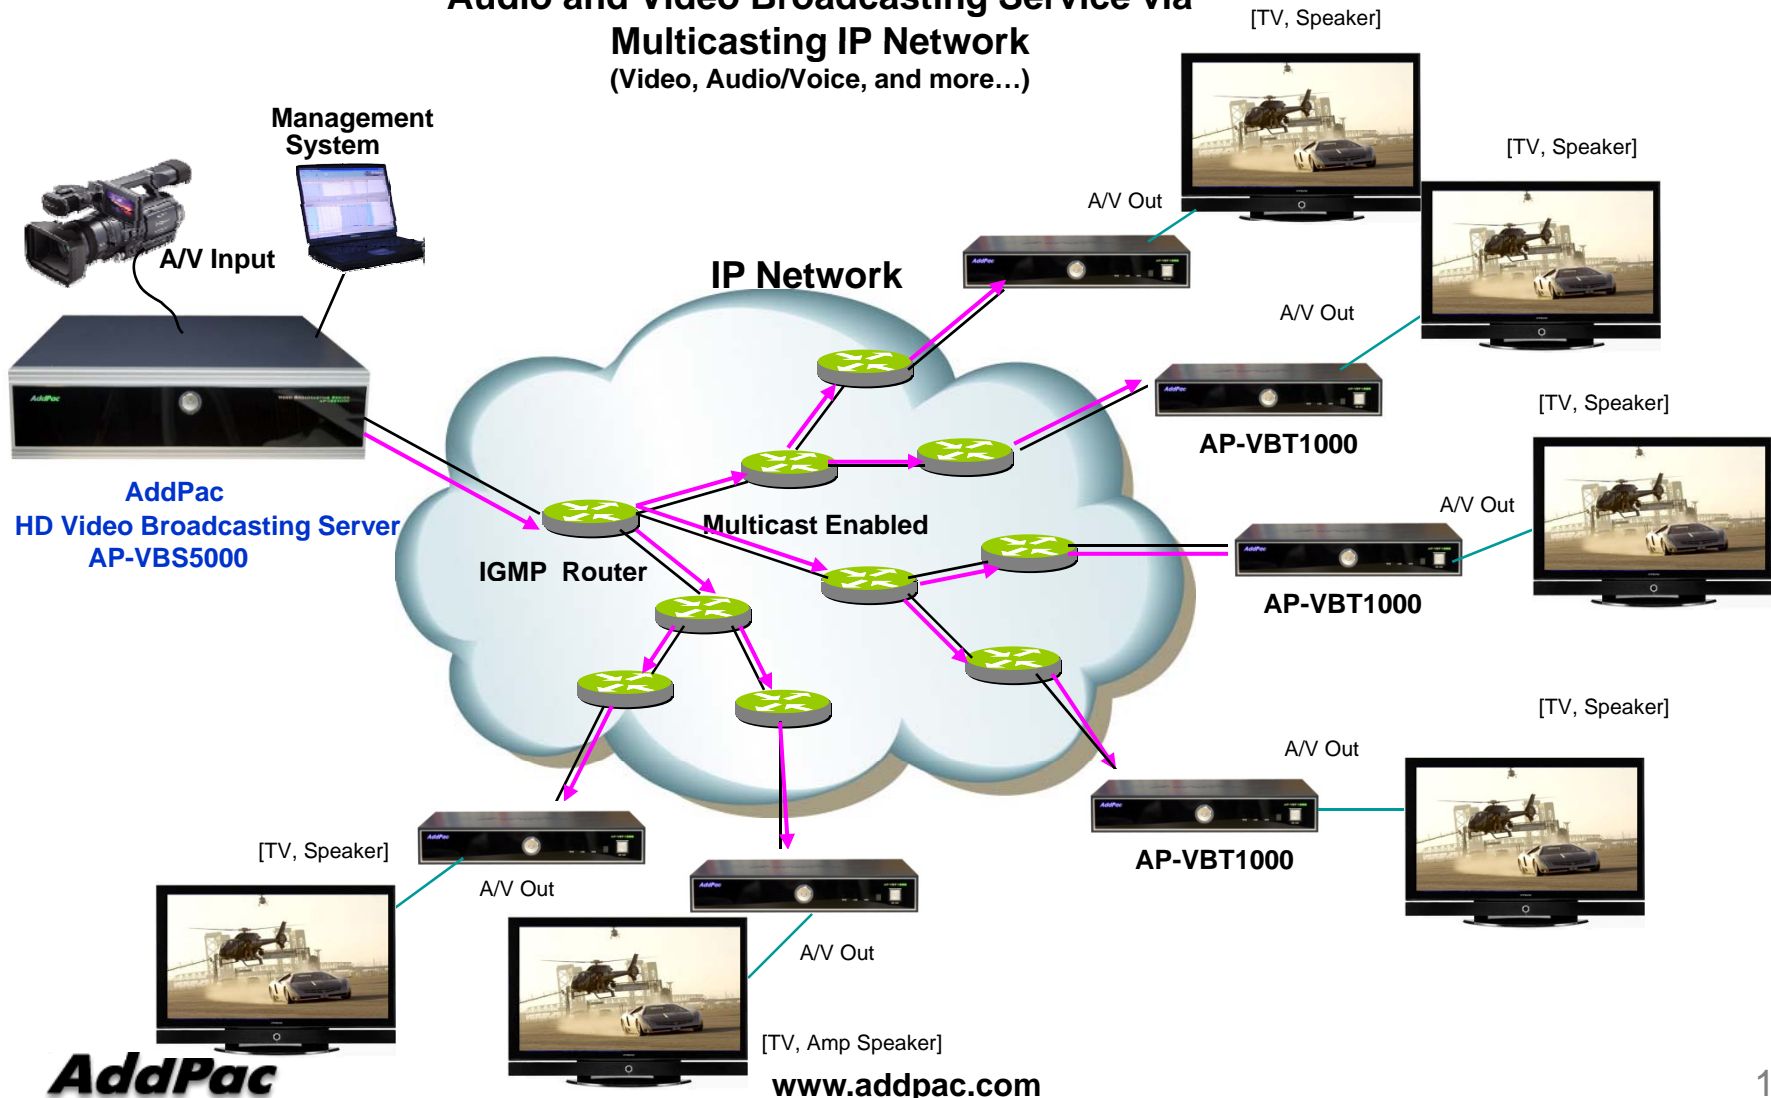

Audio/Video Real-time Broadcasting

AP-VBT1000A HD Video Broadcasting Terminal

Audio and Video Broadcasting Service via Multicasting IP Network (Video, Audio/Voice, and more...)