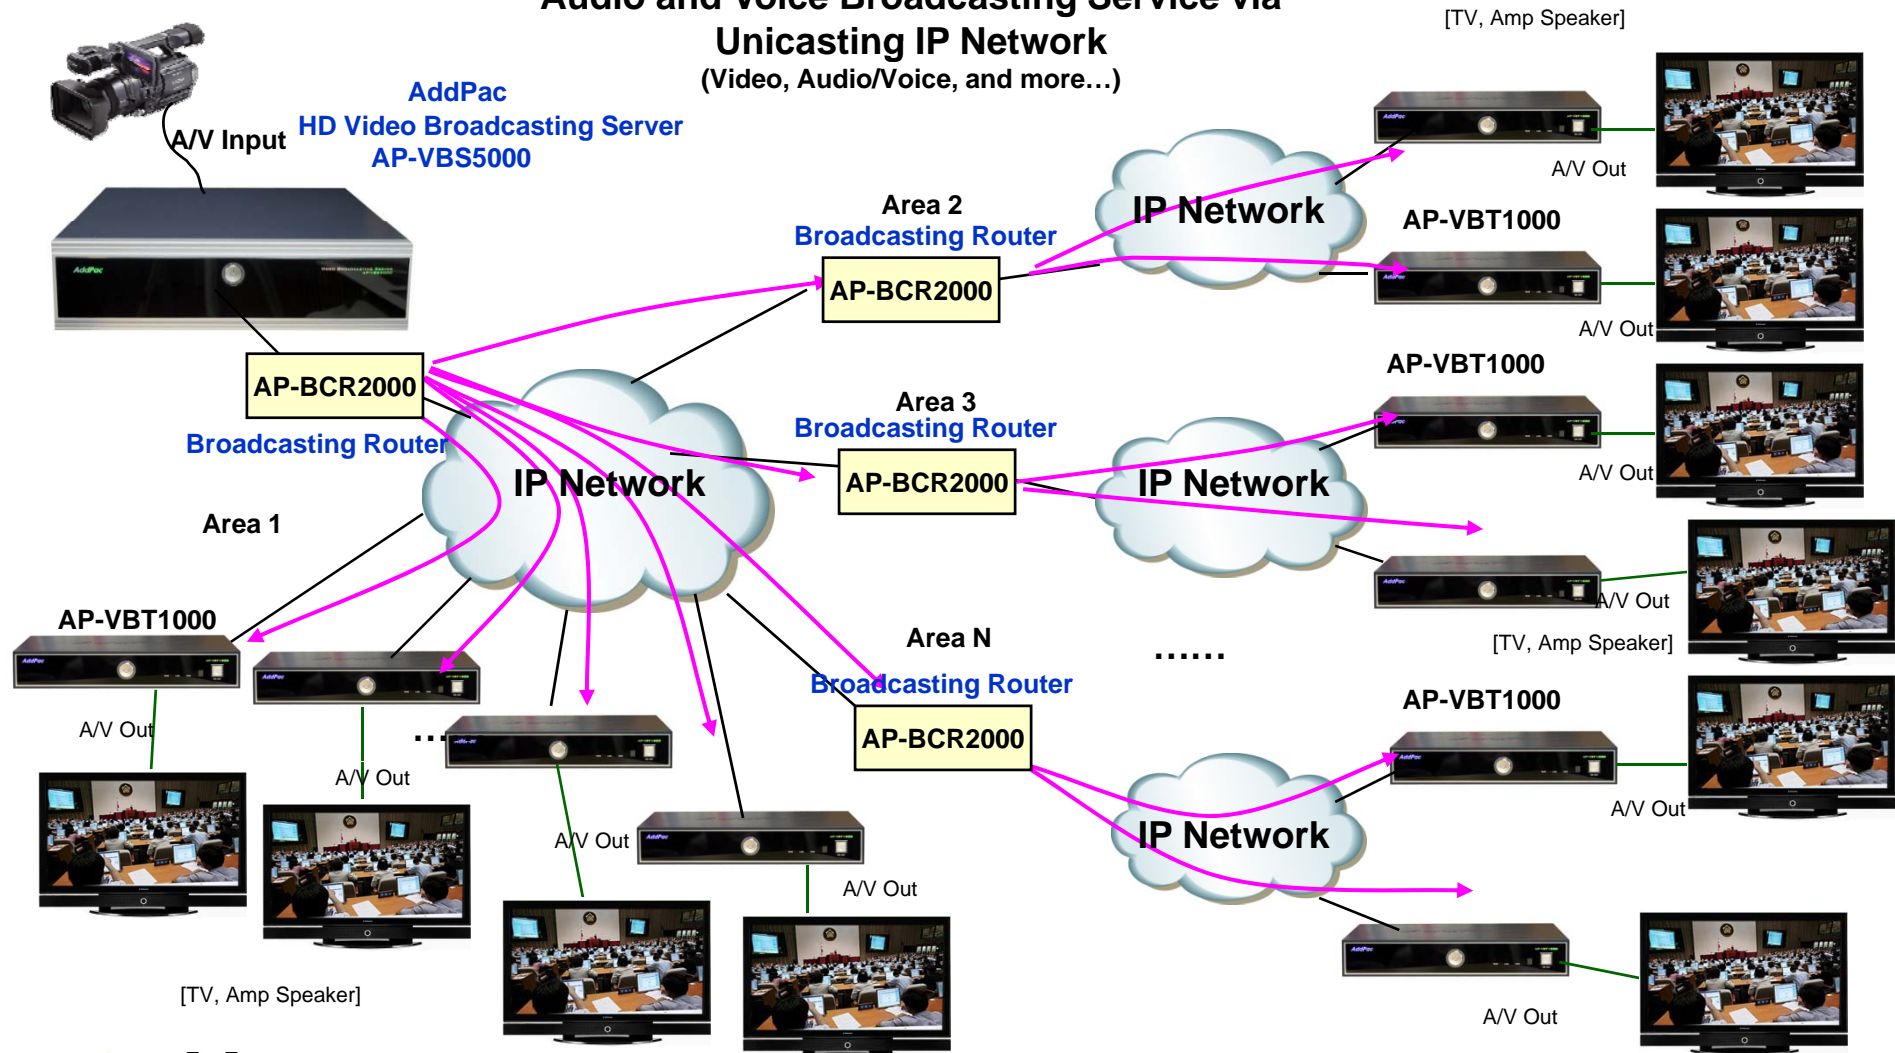

Audio/Video Real-time Broadcasting

AP-VBT1000A HD Video Broadcasting Terminal

Audio and Voice Broadcasting Service via Unicasting IP Network (Video, Audio/Voice, and more...)