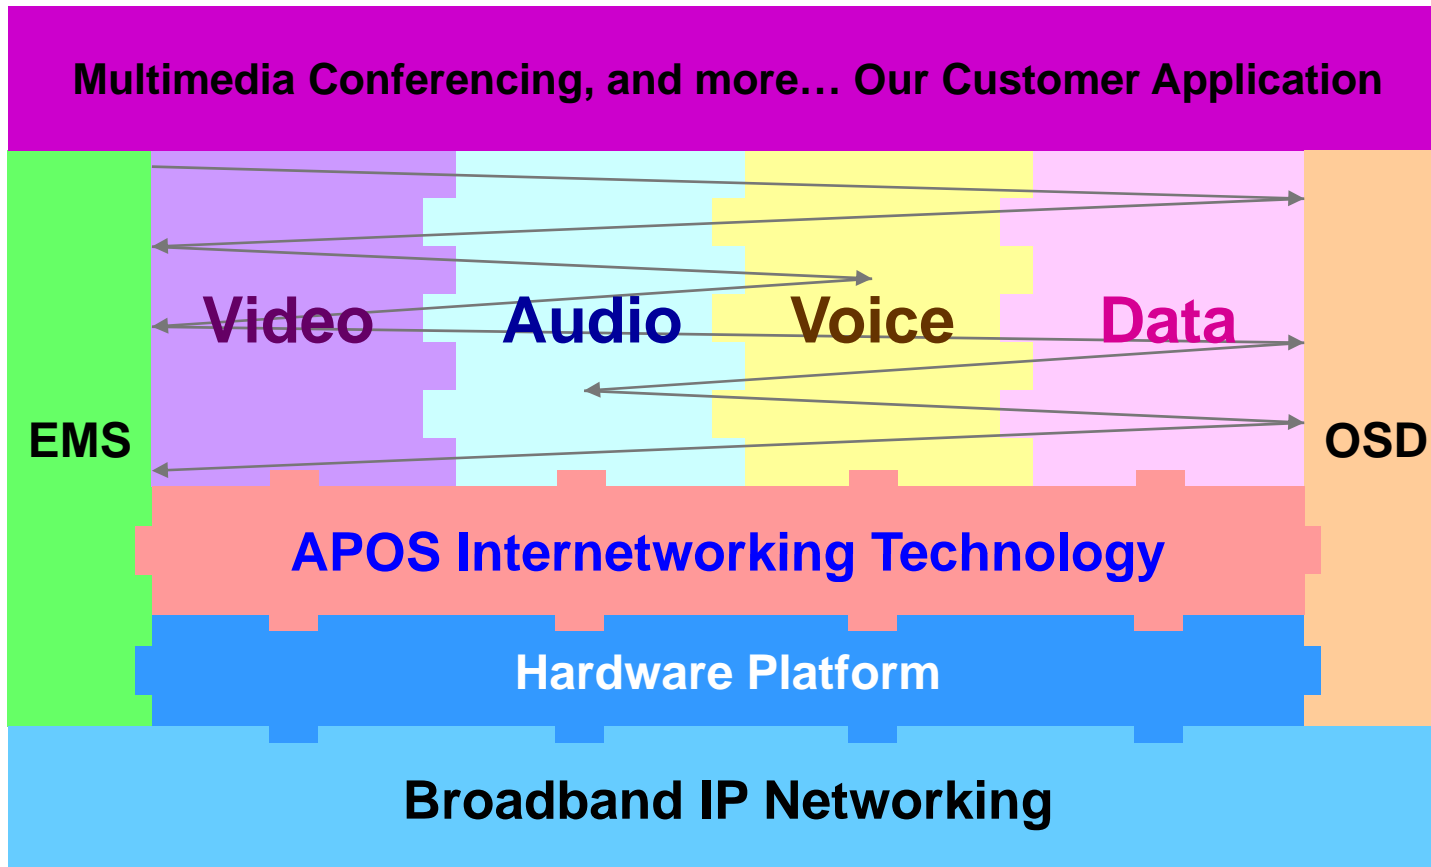

## AP-VBT1000A HD Video Broadcasting Terminal

- IP based Audio/Video Broadcasting Solution
- Video on Demand Service Solution
- IP based Video Recording and Video Replay Solution
- **Additional Audio Output Port for Emergency Audio Broadcasting**
- High-performance Video, Audio, and Voice Service
- Firmware Upgradeable Architecture
- Video Solution with Outstanding Network Service Capability
- Audio/Video Privacy Protection

## AP-VBT1000A HD Video Broadcasting Terminal

### IP based HD Video Broadcasting Terminal

**AddPac**

[www.addpac.com](http://www.addpac.com)

# Multimedia Service

AP-VBT1000A HD Video Broadcasting Terminal

- APOS : AddPac Internetworking Operating System
- OSD : On- Screen Display
- EMS : Element Management System