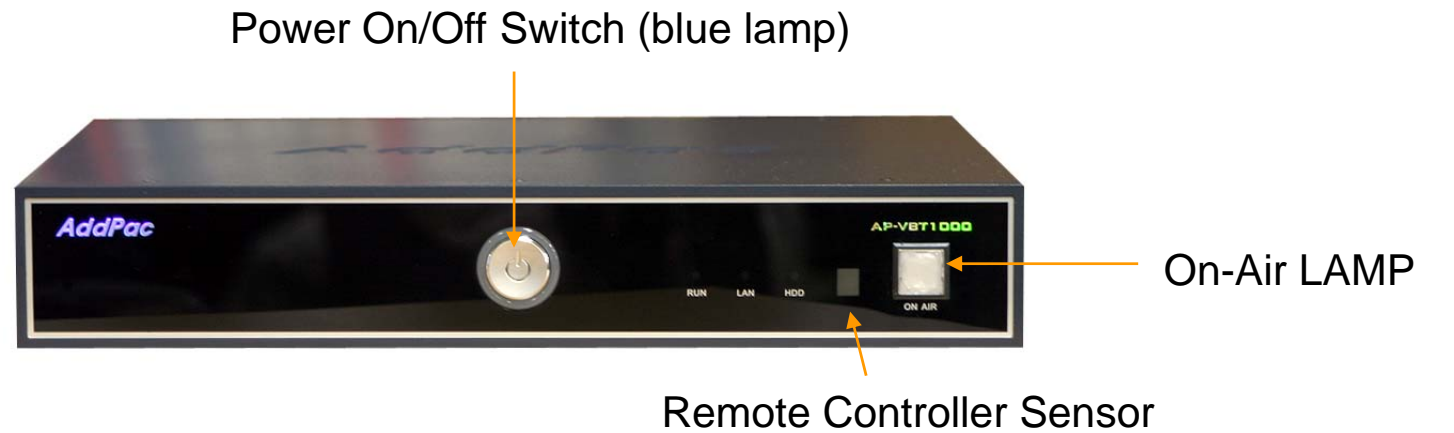

Hardware Specification

AP-VBT1000A HD Video Broadcasting Terminal