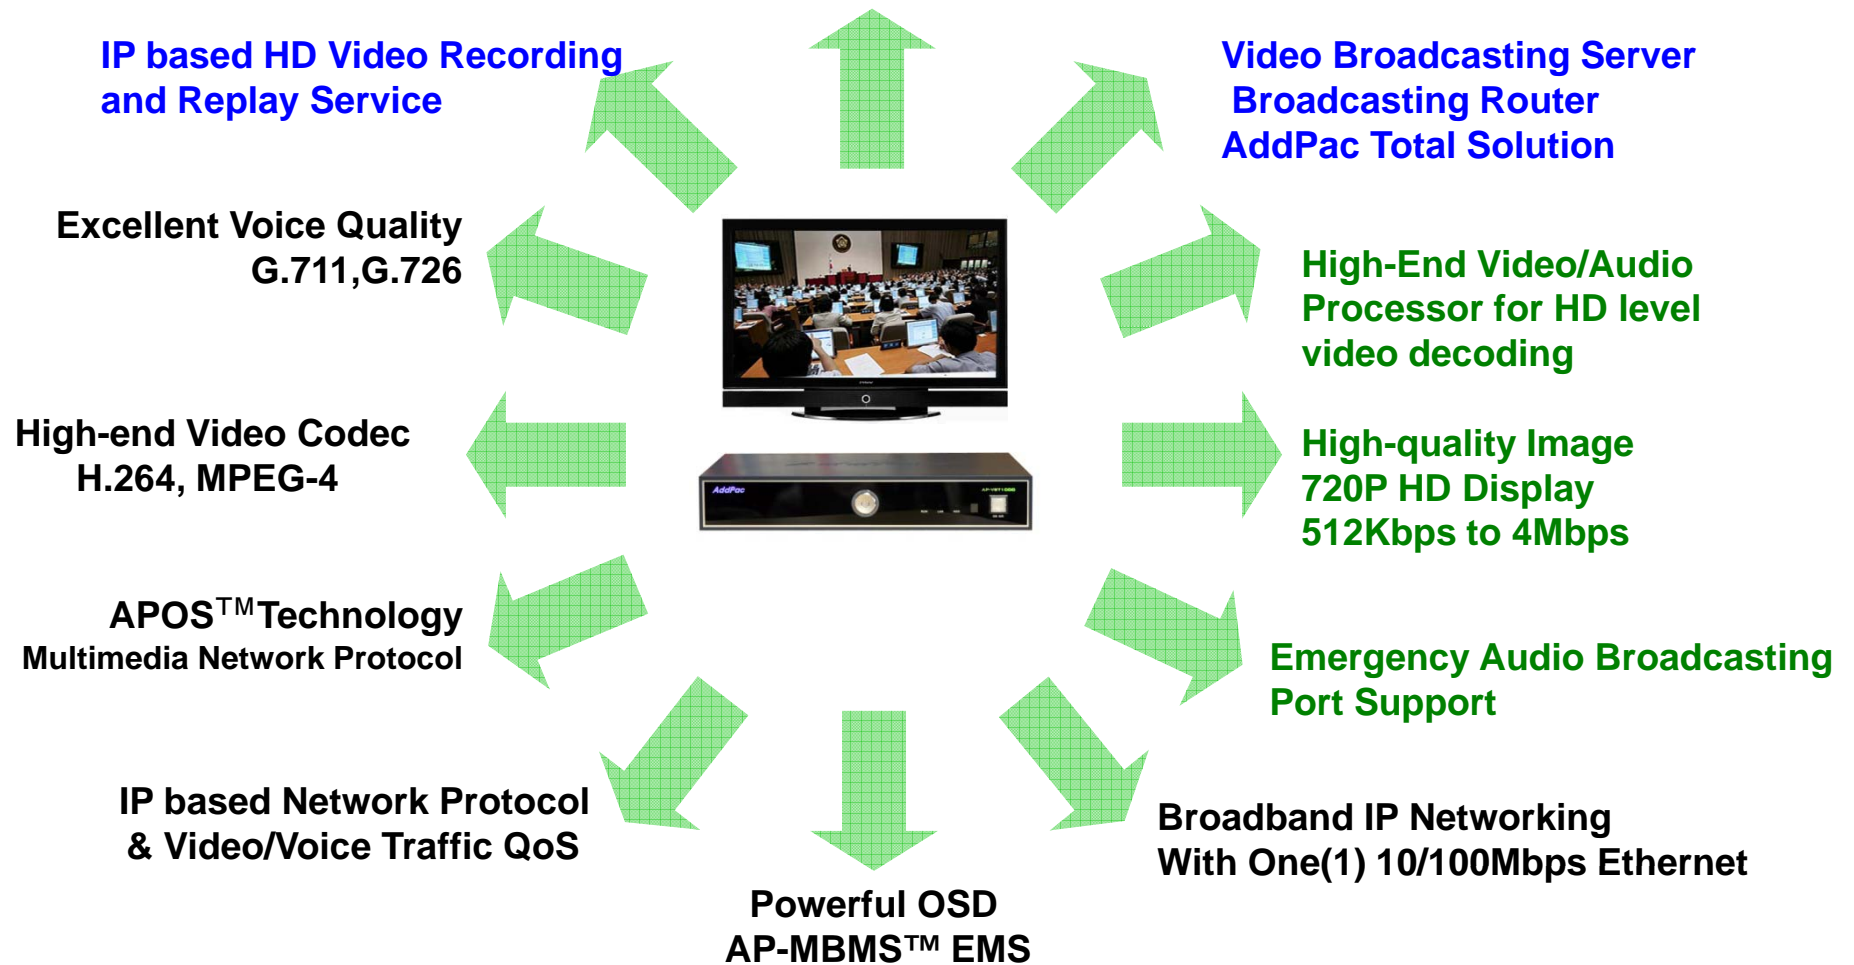

Product Highlights

AP-VBT1000A HD Video Broadcasting Terminal

IP based HD Video Broadcasting Terminal

AddPac

www.addpac.com