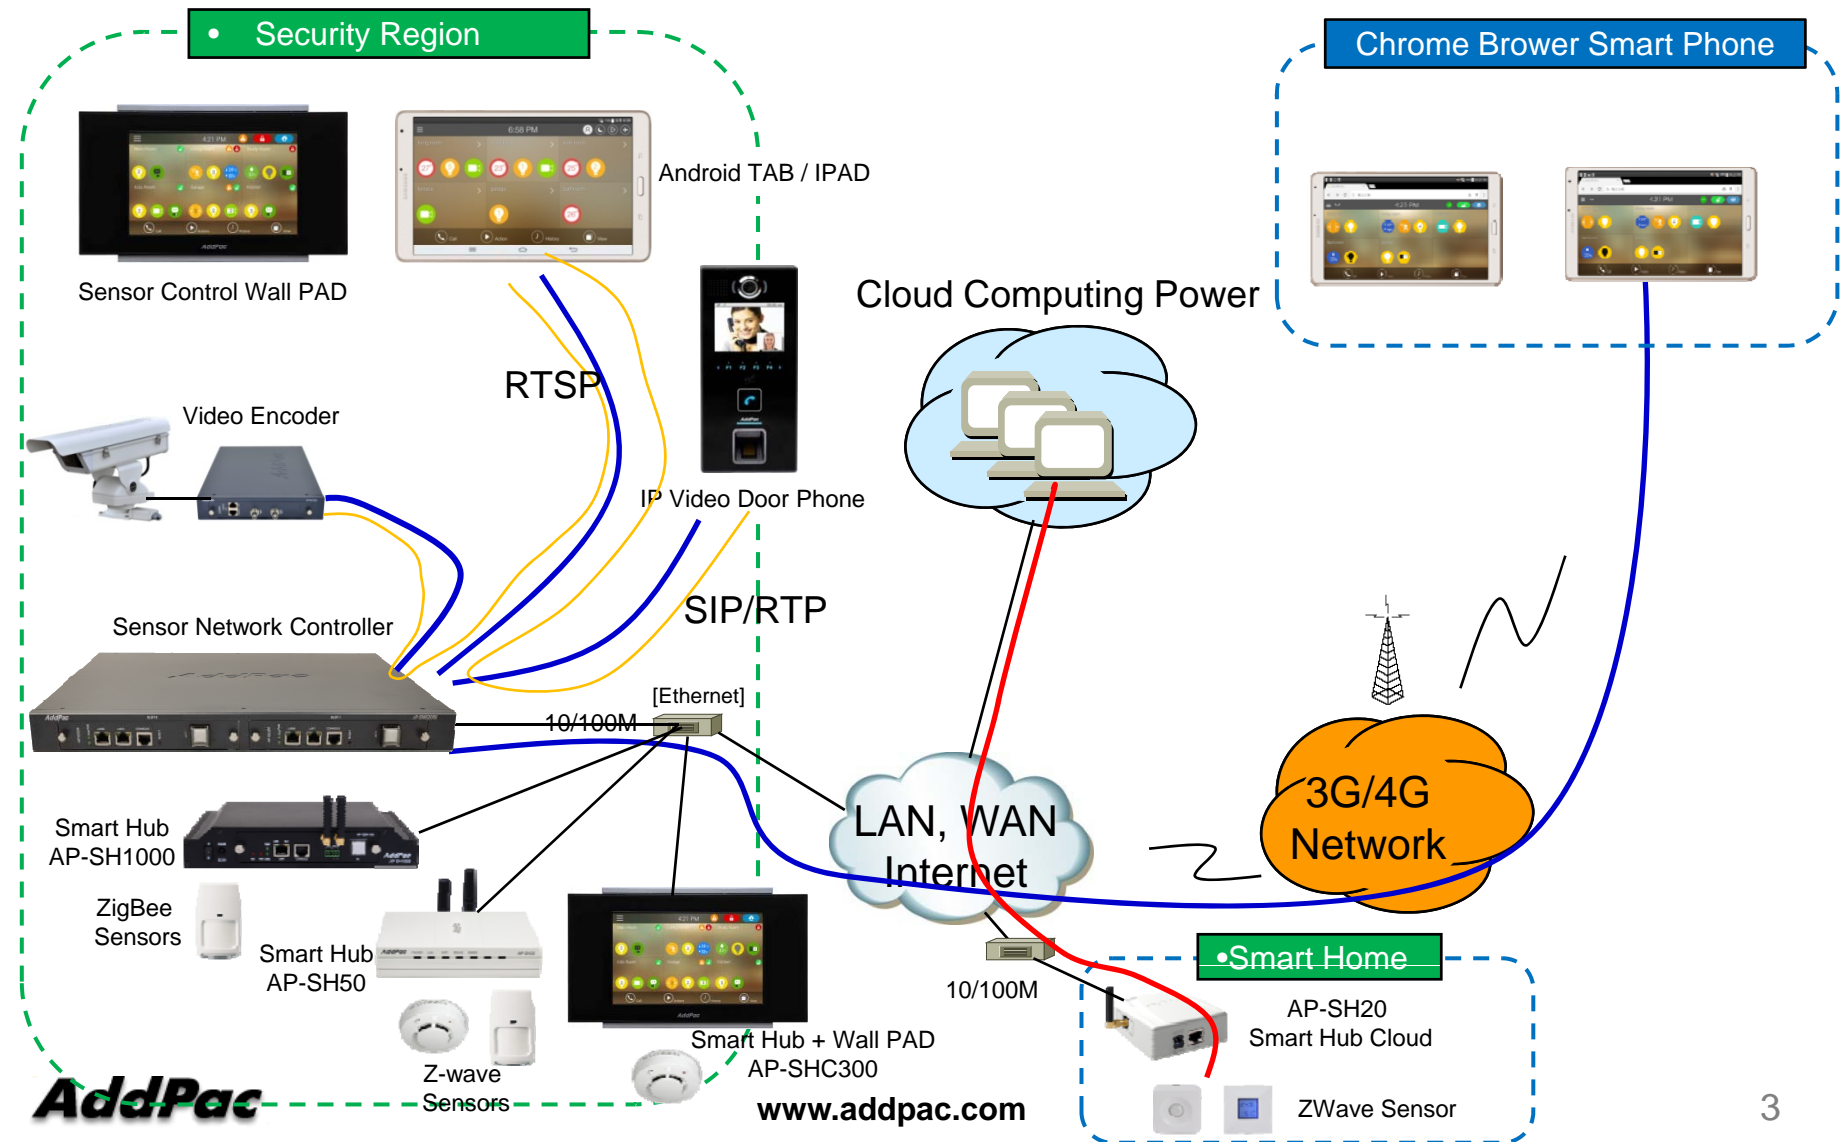

Chrome Browser based IoT (Internet of things) Software Control

AddPac

AddPac Technology

2015, Sales and Marketing

www.addpac.com

Contents

- Network Service Diagram
- Chrome OS Support : MS-Windows, Android, IOS
- Chrome Browser based Restrict IoT Service
- Android/IOS APP. based IoT Service
- Comparison Table Between Chrome Browser and Android/IOS APP.
- Chrome Browser UI Design (examples)

Network Service Diagram

Chrome Browser Restrict Service

- Main View (Zone Summary)
- Armed Mode (Away, Stay, Night)
- Short View
- Zone View
- Zone Setting and Configuration
- Sensor Control View (Ex: Light Control, Thermostat, etc)
- Sensor Control View (Action, Mode, Alert, etc)

Android/IOS APP. based Smart Home Service

- Main View (Zone Summary)
- Armed Mode (Away, Stay, Night)
- Short View
- Zone View
- Zone Setting and Configuration
- IP Camera View Mode (Home, Outside Home)
- Call View (Favorite Call, Recent Call, Phone Book, etc)
- Video Call View
- Sensor Control View (Ex: Light Control, Thermostat, etc)
- Sensor Control View (Action, Mode, Alert, etc)

Comparison Table

Service	General Chrome Browser	AddPac Android/IOS APP.
Smart Hub Control for Sensor Devices	Main View (Zone Summary) Armed Mode (Away, Stay, Night) Short View Zone View Zone Setting and Configuration Sensor Control View (Ex: Light Control, Thermostat, etc) Sensor Control View (Action, Mode, Alert, etc)	Main View (Zone Summary) Armed Mode (Away, Stay, Night) Short View Zone View Zone Setting and Configuration Sensor Control View (Ex: Light Control, Thermostat, etc) Sensor Control View (Action, Mode, Alert, etc)
SIP Call Control Service	Not Support	Call View (Favorite Call, Recent Call, Phone Book, etc) Video Call View
RTSP based IP Camera Service	Not Support	IP Camera View Mode (Home, Outside Home)