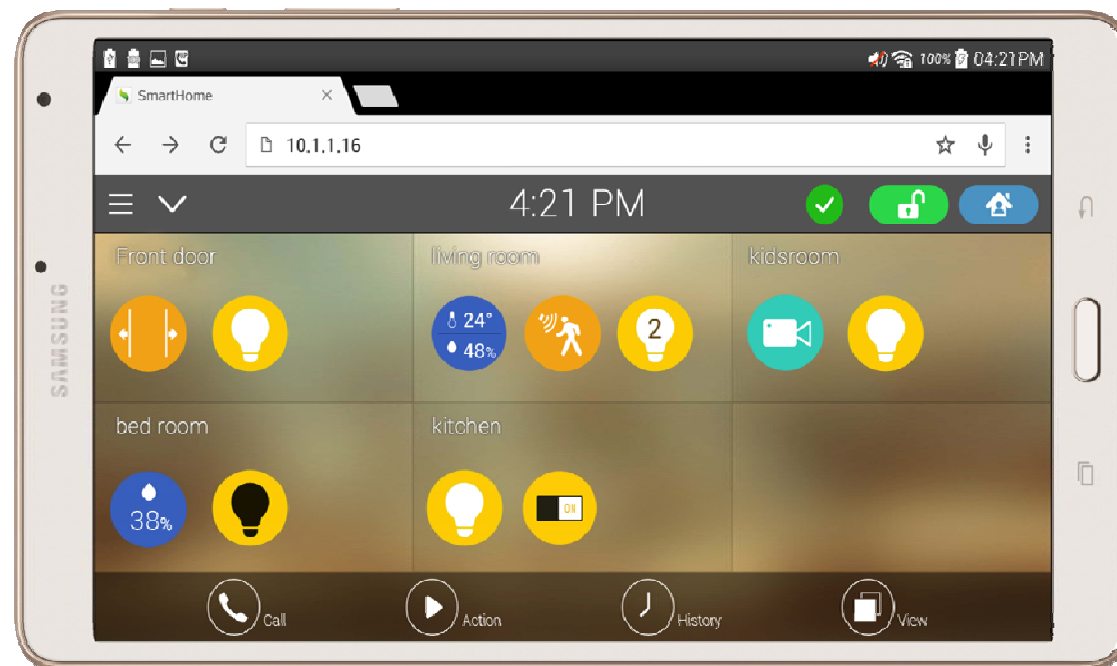

UI examples : Android Chrome