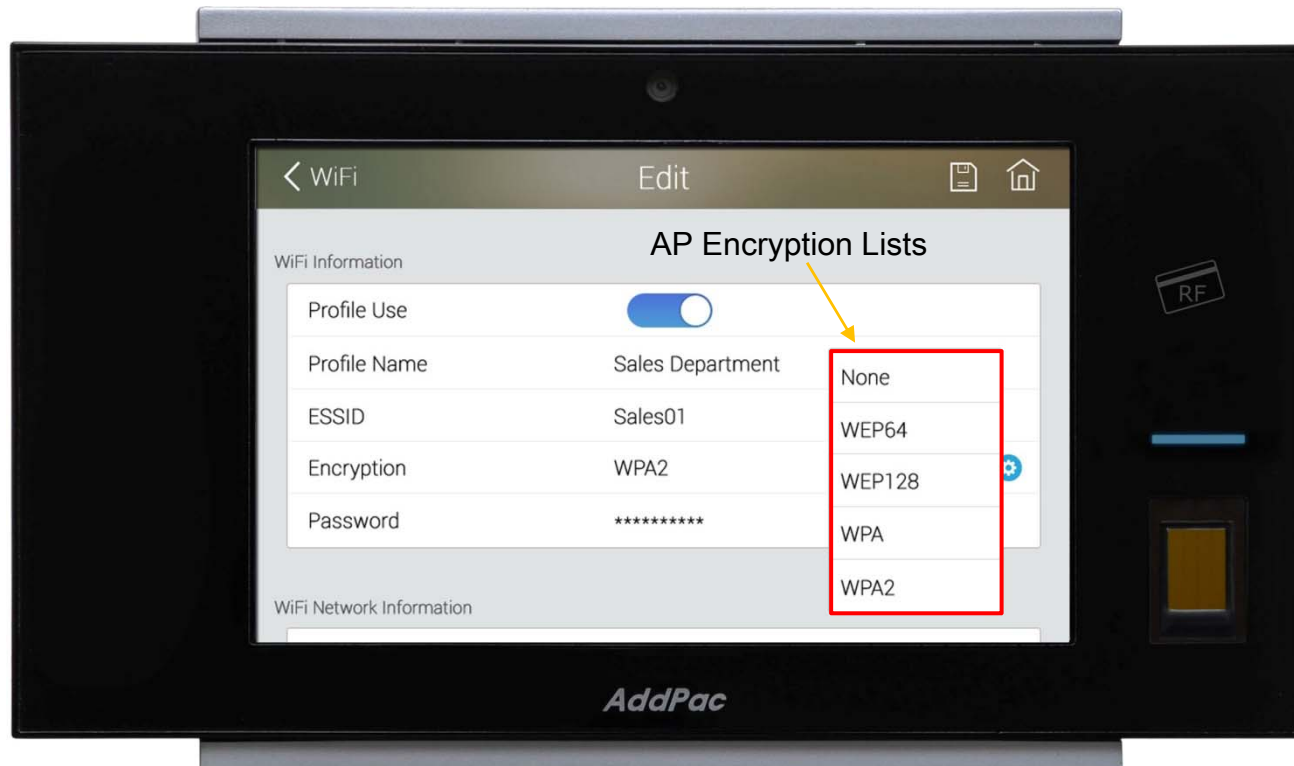

AP-VAC350 7Inch LCD IP Video Door Phone

High Performance Fingerprint Recognition IP Video Door Phone Solution

WiFi Configuration
(Option)

AddPac

AddPac Technology

2015, Sales and Marketing

Contents

- AP-VAC350 WiFi Network Service Diagram
- AP-VAC350 WiFi Configuration
 - Enable WiFi Interface
 - Search WiFi
 - Set WiFi Profile (Profile Use, Change Encryption, Encryption Lists, Password)
 - Search WiFi (with Selected AP)
 - WiFi Network Information

WiFi Network Diagram

Enable WiFi Interface

Enable WiFi Interface

Search WiFi Interface

Set WiFi Profile

> Profile Use

Set AP Profile use

Set WiFi Profile

> Change Encryption

Set WiFi Profile

> Encryption Lists

Set WiFi Profile

> Password

Save Configuration

Search WiFi (with Selected AP)

Selected WiFi