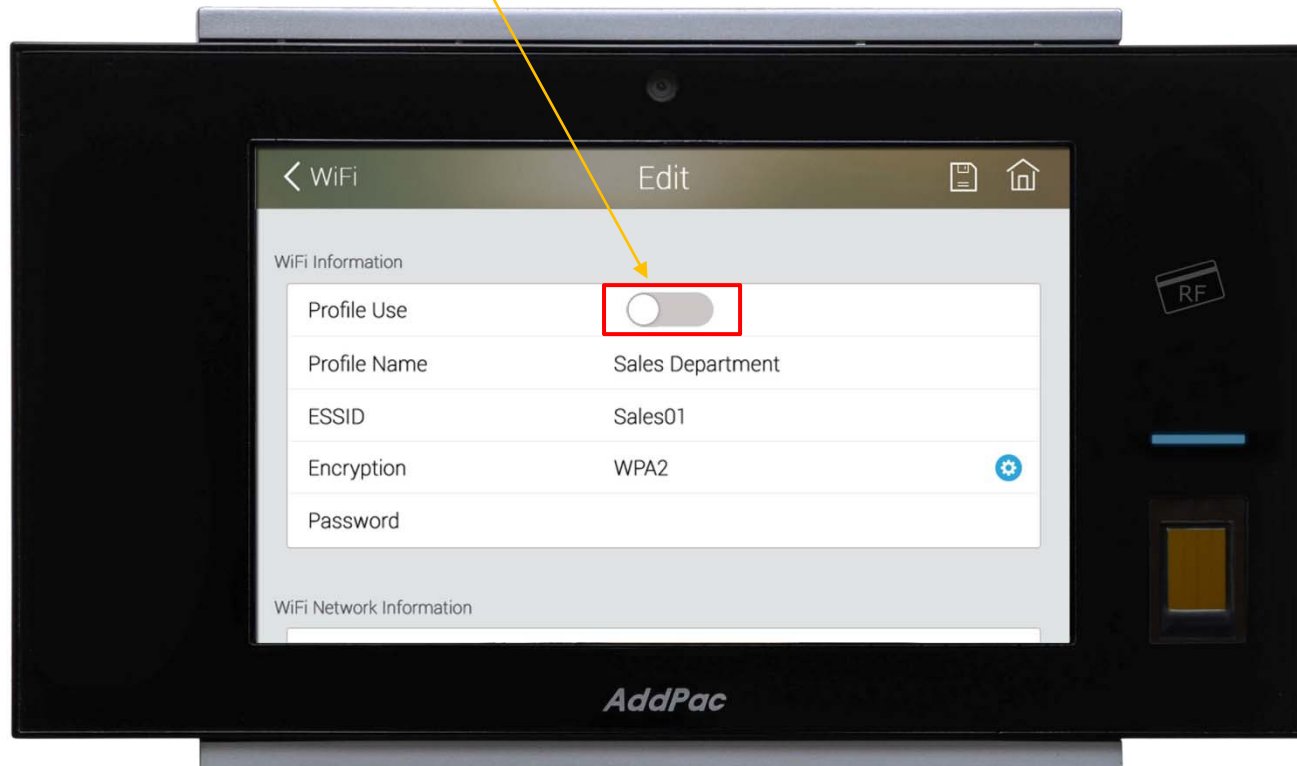

AP-VAC350 7Inch LCD IP Video Door Phone

High Performance Fingerprint Recognition IP Video Door Phone Solution

WiFi Configuration
(Option)

AddPac

AddPac Technology

2015, Sales and Marketing

Contents

- AP-VAC350 WiFi Network Service Diagram
- AP-VAC350 WiFi Configuration
 - Enable WiFi Interface
 - Search WiFi
 - Set WiFi Profile (Profile Use, Change Encryption, Encryption Lists, Password)
 - Search WiFi (with Selected AP)
 - WiFi Network Information

WiFi Network Diagram

Enable WiFi Interface

Enable WiFi Interface

Search WiFi Interface

Set WiFi Profile

> Profile Use

Set AP Profile use

Set WiFi Profile