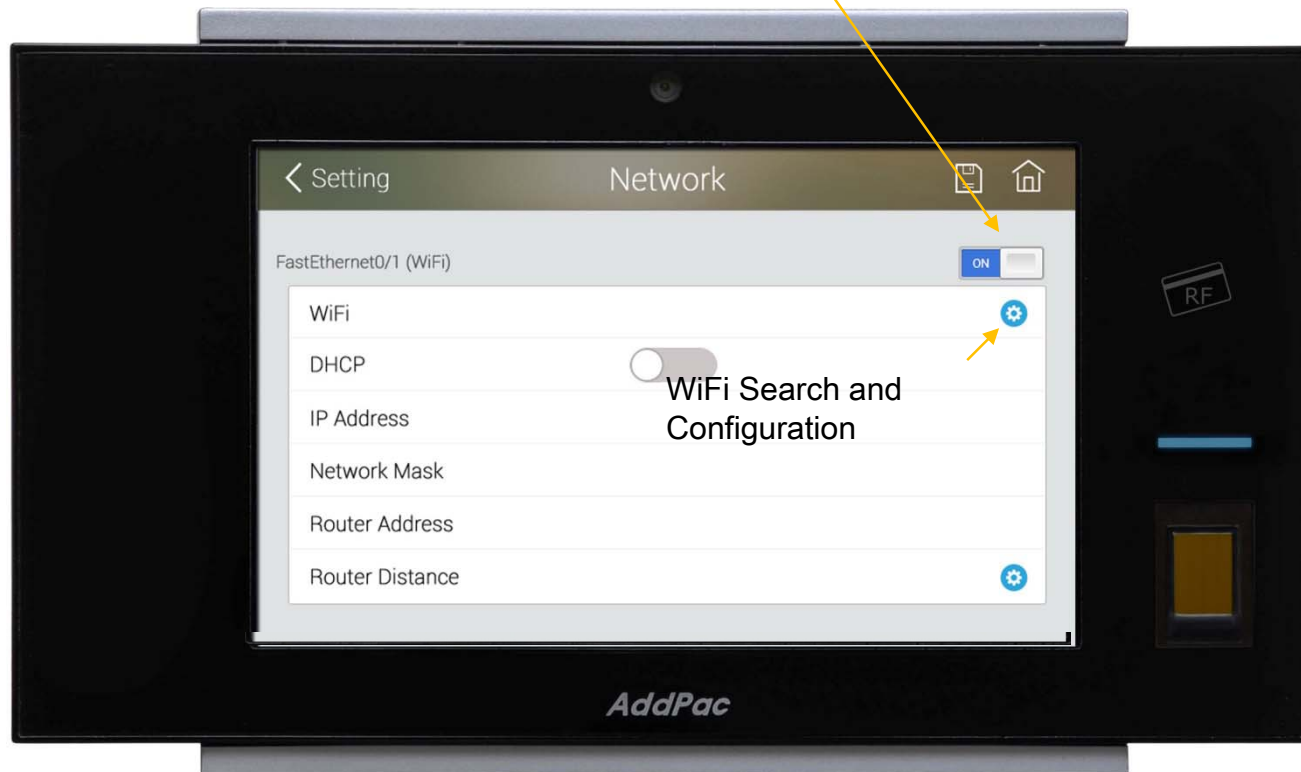

AP-VAC350 7Inch LCD IP Video Door Phone

High Performance Fingerprint Recognition IP Video Door Phone Solution

WiFi Configuration
(Option)

AddPac

AddPac Technology

2015, Sales and Marketing

Contents

- AP-VAC350 WiFi Network Service Diagram
- AP-VAC350 WiFi Configuration
 - Enable WiFi Interface
 - Search WiFi
 - Set WiFi Profile (Profile Use, Change Encryption, Encryption Lists, Password)
 - Search WiFi (with Selected AP)
 - WiFi Network Information

WiFi Network Diagram

Enable WiFi Interface

Enable WiFi Interface

Search WiFi Interface

Set WiFi Profile

> Profile Use

Set AP Profile use

Set WiFi Profile