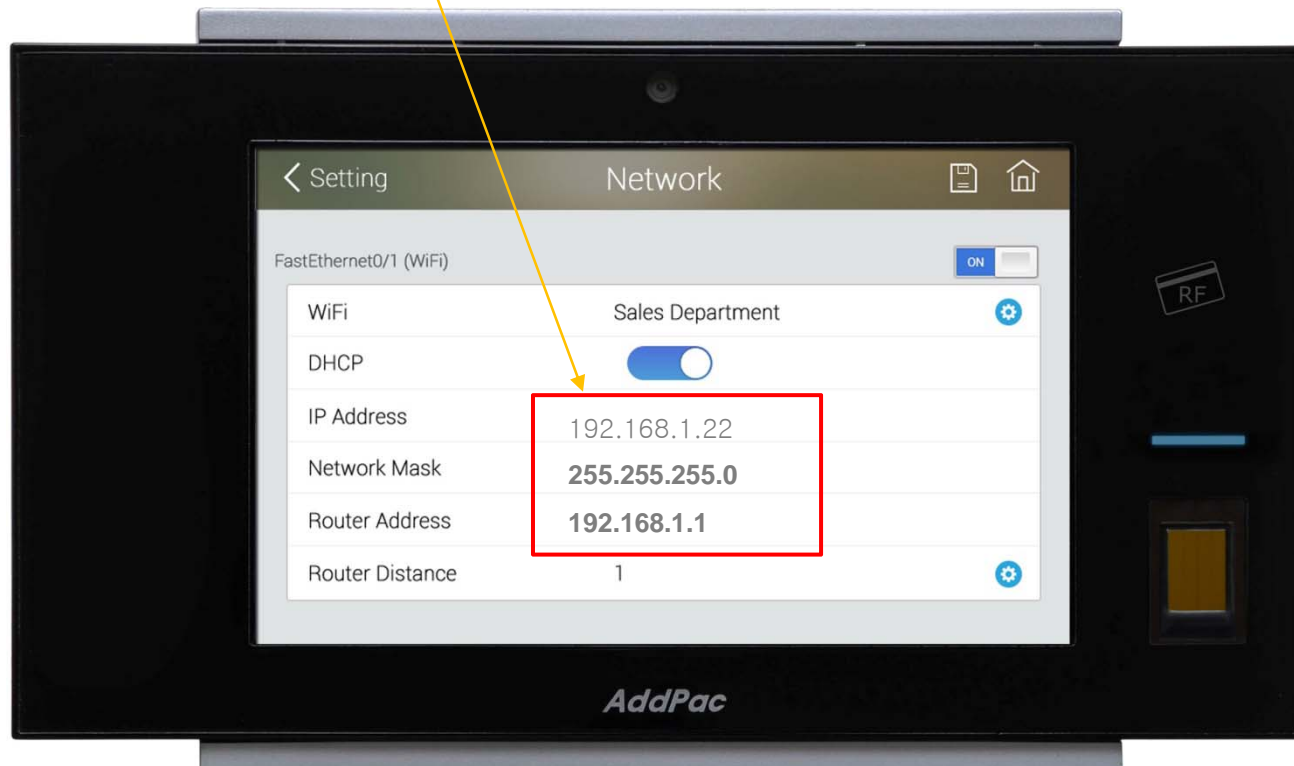

WiFi Network Information

IP Address Information