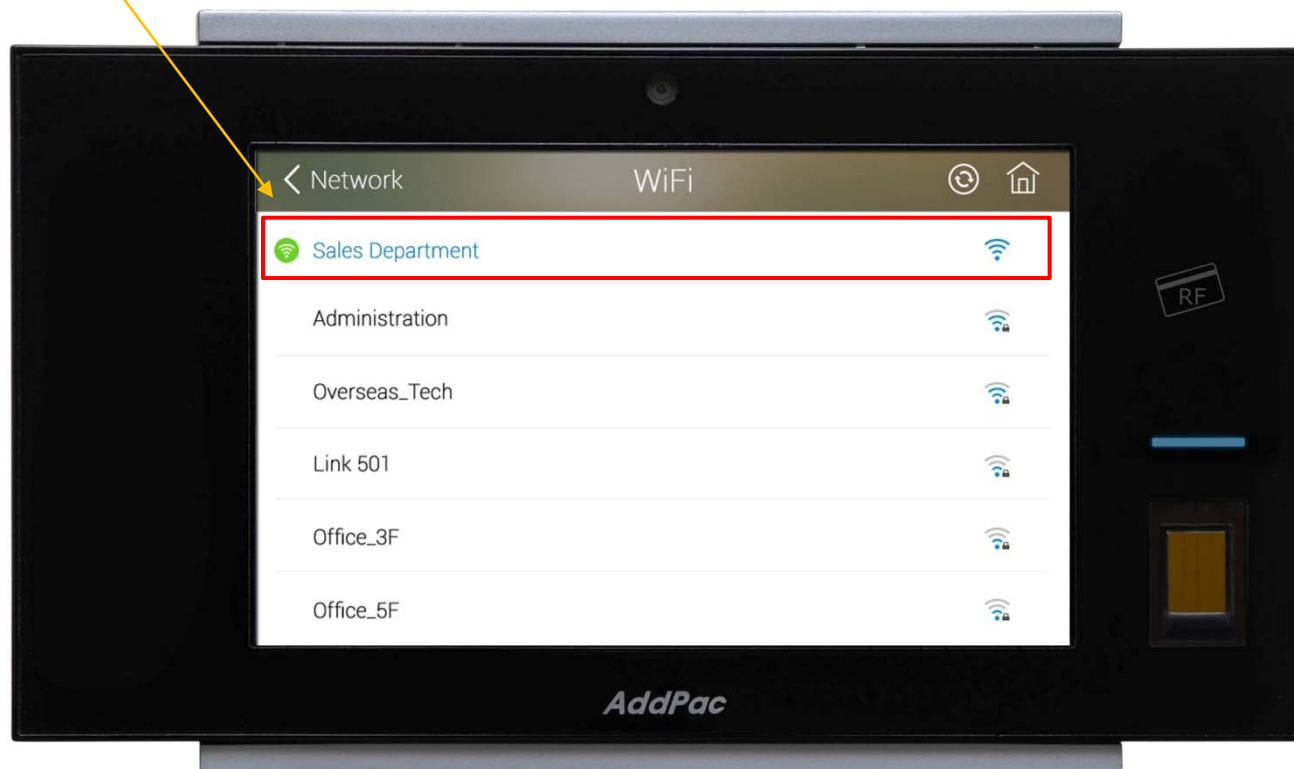

AP-VAC350 7Inch LCD IP Video Door Phone

High Performance Fingerprint Recognition IP Video Door Phone Solution

WiFi Configuration
(Option)

AddPac

AddPac Technology

2015, Sales and Marketing

Contents

- AP-VAC350 WiFi Network Service Diagram
- AP-VAC350 WiFi Configuration
 - Enable WiFi Interface
 - Search WiFi
 - Set WiFi Profile (Profile Use, Change Encryption, Encryption Lists, Password)
 - Search WiFi (with Selected AP)
 - WiFi Network Information

WiFi Network Diagram

Enable WiFi Interface

Enable WiFi Interface

Search WiFi Interface

Set WiFi Profile

> Profile Use

Set AP Profile use

Set WiFi Profile

> Change Encryption

Set WiFi Profile

> Encryption Lists

Set WiFi Profile

> Password

Save Configuration

Search WiFi (with Selected AP)

Selected WiFi