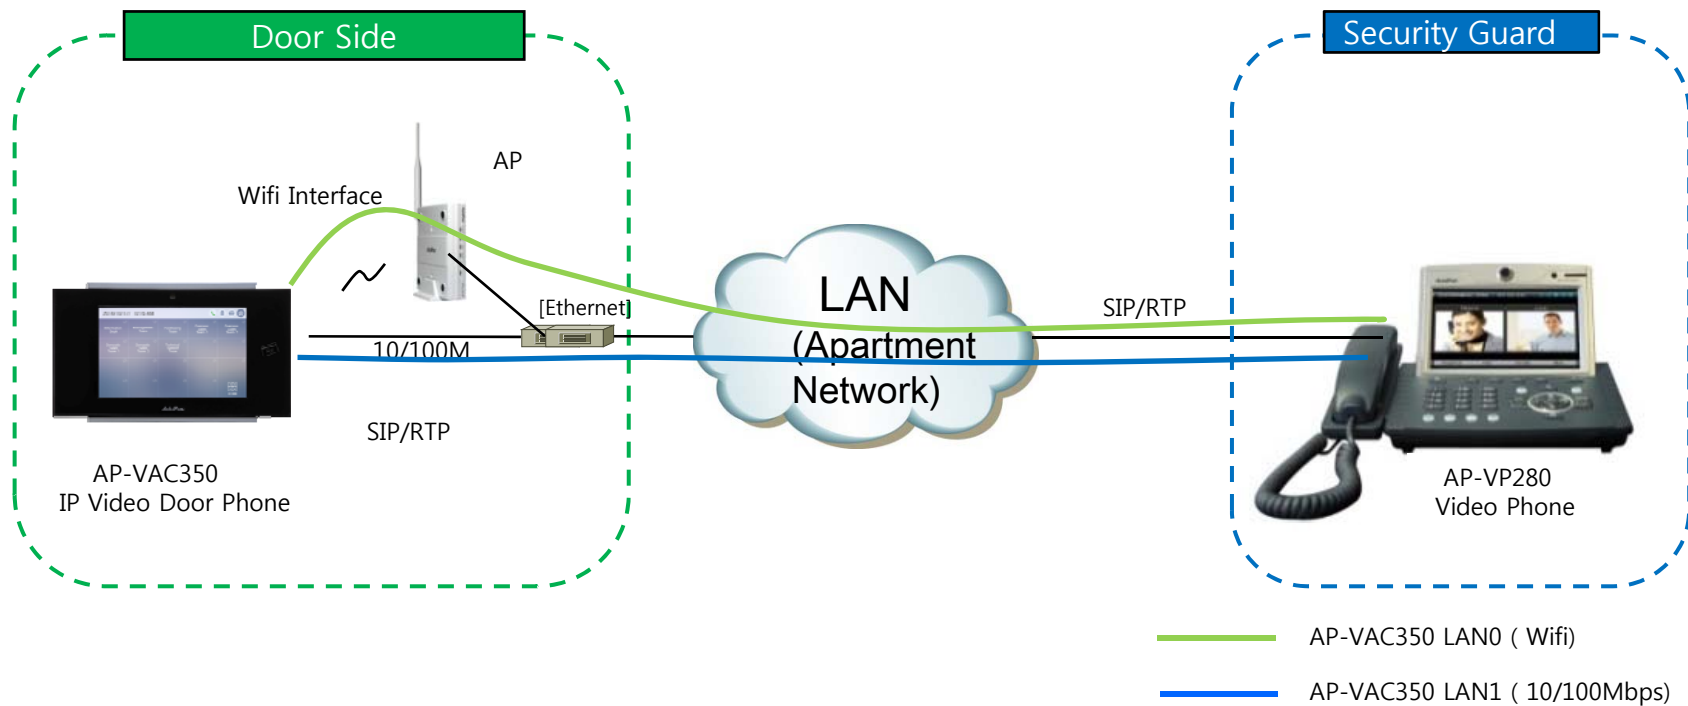

AP-VAC350 7Inch LCD IP Video Door Phone

High Performance Fingerprint Recognition IP Video Door Phone Solution

WiFi Configuration
(Option)

AddPac

AddPac Technology

2015, Sales and Marketing

Contents

- AP-VAC350 WiFi Network Service Diagram
- AP-VAC350 WiFi Configuration
 - Enable WiFi Interface
 - Search WiFi
 - Set WiFi Profile (Profile Use, Change Encryption, Encryption Lists, Password)
 - Search WiFi (with Selected AP)
 - WiFi Network Information

WiFi Network Diagram

Enable WiFi Interface

Enable WiFi Interface

Search WiFi Interface

Set WiFi Profile

> Profile Use

Set AP Profile use

Set WiFi Profile