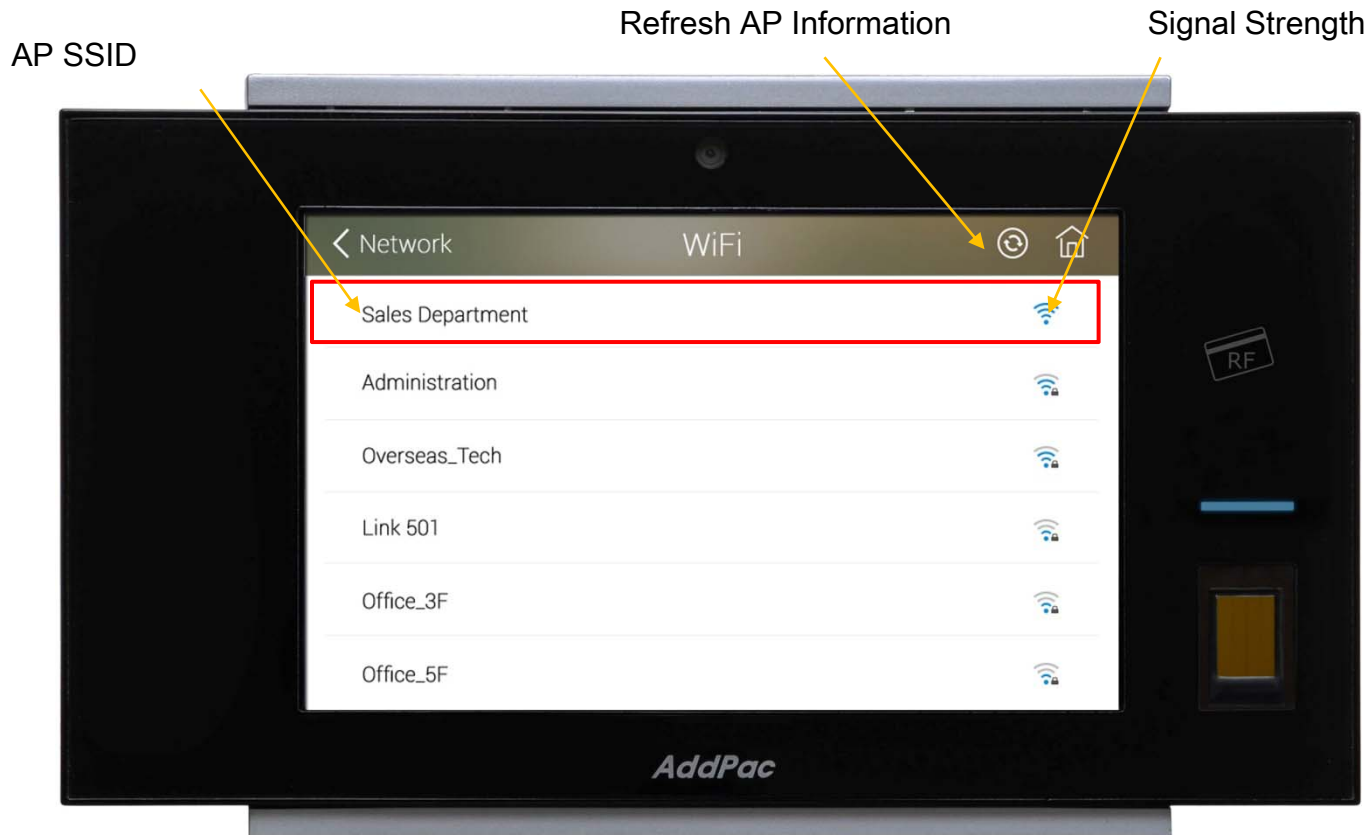

AP-VAC350 7Inch LCD IP Video Door Phone

High Performance Fingerprint Recognition IP Video Door Phone Solution

WiFi Configuration
(Option)

AddPac

AddPac Technology

2015, Sales and Marketing

Contents

- AP-VAC350 WiFi Network Service Diagram
- AP-VAC350 WiFi Configuration
 - Enable WiFi Interface
 - Search WiFi
 - Set WiFi Profile (Profile Use, Change Encryption, Encryption Lists, Password)
 - Search WiFi (with Selected AP)
 - WiFi Network Information

WiFi Network Diagram

Enable WiFi Interface

Enable WiFi Interface

Search WiFi Interface

Set WiFi Profile

> Profile Use

Set AP Profile use

Set WiFi Profile