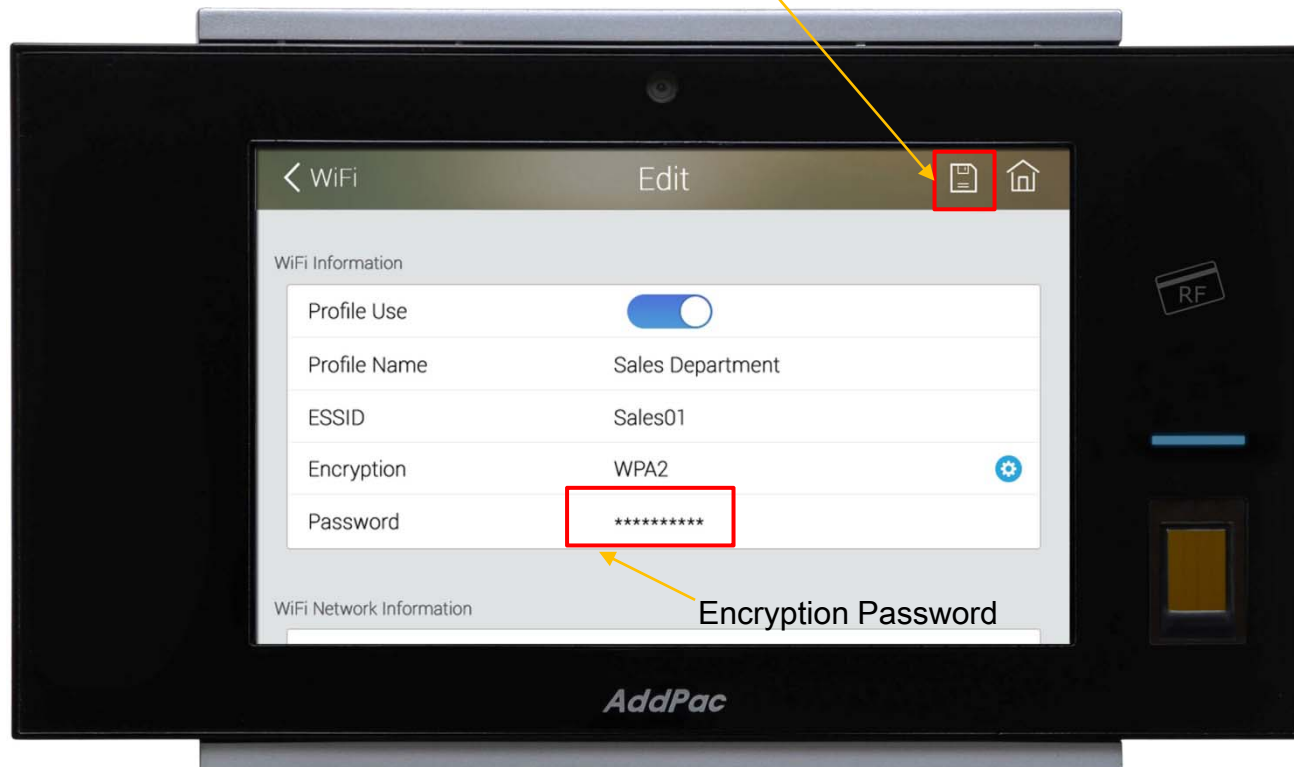

AP-VAC350 7Inch LCD IP Video Door Phone

High Performance Fingerprint Recognition IP Video Door Phone Solution

WiFi Configuration
(Option)

AddPac

AddPac Technology

2015, Sales and Marketing

Contents

- AP-VAC350 WiFi Network Service Diagram
- AP-VAC350 WiFi Configuration
 - Enable WiFi Interface
 - Search WiFi
 - Set WiFi Profile (Profile Use, Change Encryption, Encryption Lists, Password)
 - Search WiFi (with Selected AP)
 - WiFi Network Information

WiFi Network Diagram

Enable WiFi Interface

Enable WiFi Interface

Search WiFi Interface

Set WiFi Profile

> Profile Use

Set AP Profile use

Set WiFi Profile

> Change Encryption

Set WiFi Profile

> Encryption Lists

Set WiFi Profile

> Password

Save Configuration

Search WiFi (with Selected AP)

Selected WiFi