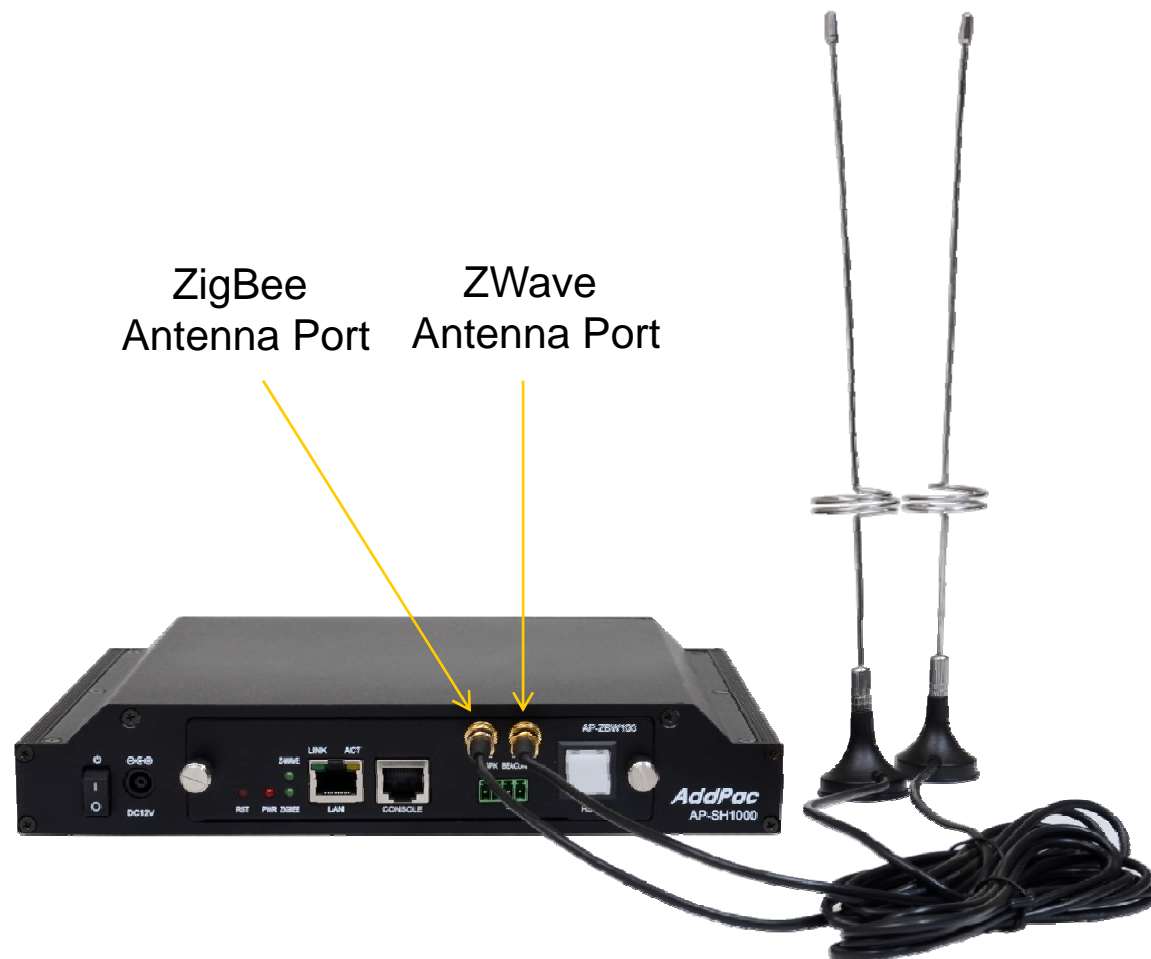

Long Cable Antenna Solution

(Smart Hub for
ZigBee/ZWave Sensor Devices)

AddPac

AddPac Technology

2015, Sales and Marketing

www.addpac.com

Contents

- Smart Hub Antenna
 - AP-SH-ANT0
 - AP-SH-ANT1
 - AP-SH-ANT2
- Smart Hub Antenna Comparison Pictures

ZigBee/ZWave Antenna Ports

Smart Hub Antenna Comparison Table

Model	AP-SH-ANT0	AP-SH-ANT1	AP-SH-ANT2
			
Antenna Cable Length	N/A	2M	20M
Antenna Height	108mm	250mm	345mm
Antenna Weight	70g	0.04Kg	0.80Kg