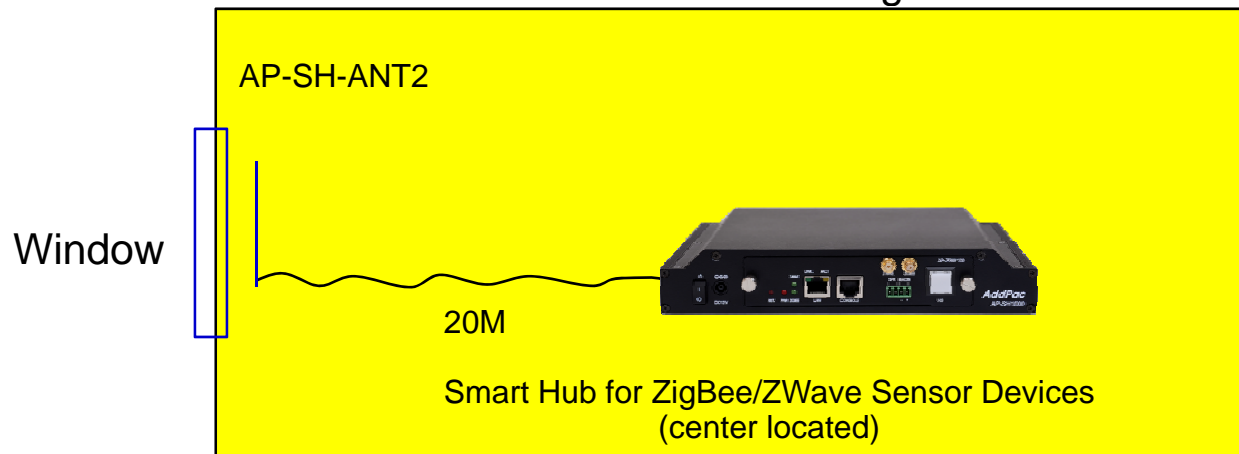

Smart Hub Installation Environment

Office building