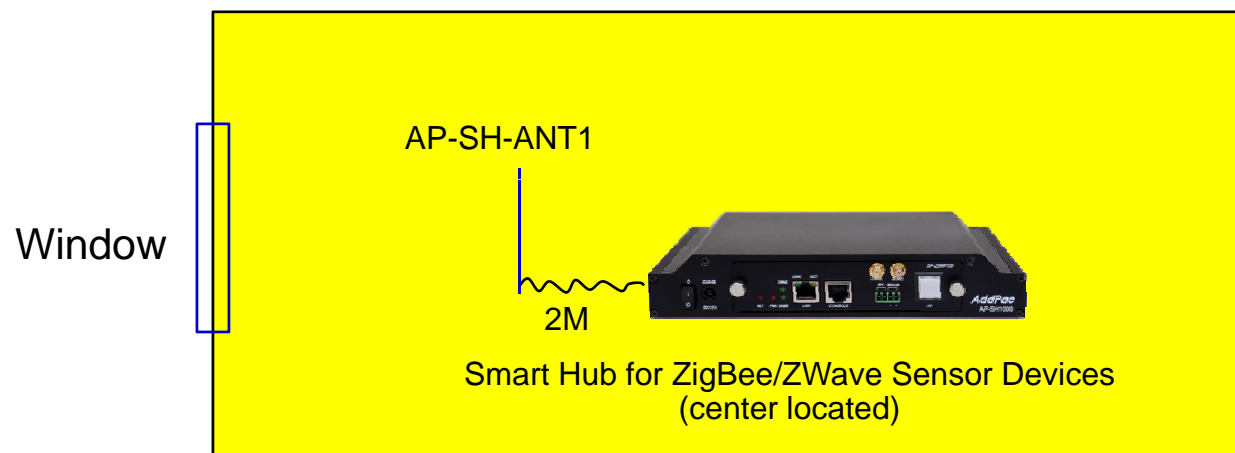

Smart Hub Installation Environment

Office building