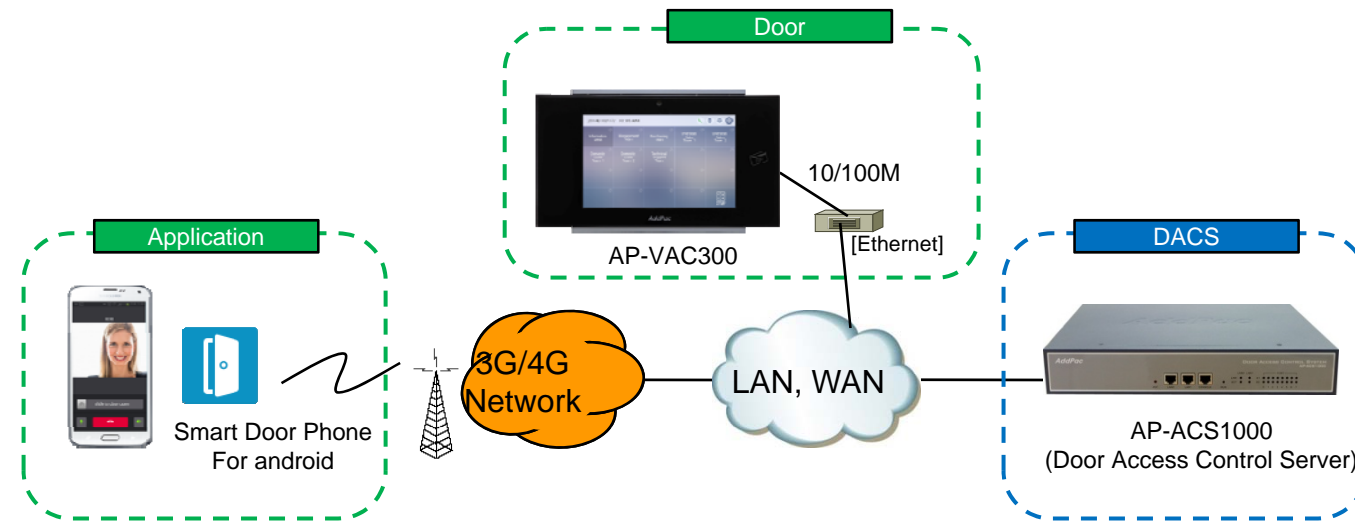

Video Phone Call Forwarding to Smart Phone

AddPac

AddPac Technology

2015, Sales and Marketing

www.addpac.com

Contents

- AddPac Smart Door Phone Appl.
 - AP-SAD100 Android Door Phone Appl. Overview
 - AP-SAD100 Network Service Diagram
 - AP-SAD100 SIP Register Diagram
 - AP-SAD100 SIP Video Call Flow Diagram
 - AP-SAD100 UI Design
 - AP-SAD100 Setting and Configuration
- AP-VP280 Video Phone Call Forwarding to Smart Phone
 - Service Diagram
 - SIP Call Flow

Smart Door Phone (Android App.)

AP-SAD100 Overview

- It supports receiving a video call from door side video door phone by visitor.
- It supports opening the door optionally with password.
- It supports making a video call to door side video door phone to see door side.
- It supports unidirectional video stream from door phone or bidirectional video stream to door phone optionally.
- It supports standard based SIP signaling protocol.
- It supports below voice and video codecs
 - Voice Codec : G.711ulaw/alaw, G.726
 - Video Codec : H.264, H.263. MPEG4

AP-SAD100 Network Service Diagram

SIP Register

Smart Door Phone Application Register to AP-ACS1000

SIP Video Call Flow

Door Open Flow

Smart Door Phone App.

Main screen (portrait)

AddPac

www.addpac.com

Smart Door Phone App.

Main screen (landscape)

Smart Door Phone App.

Main screen (open the door)

Smart Door Phone App.

Application Settings

Video Phone Call Forward To Mobile Extension (Service Diagram)