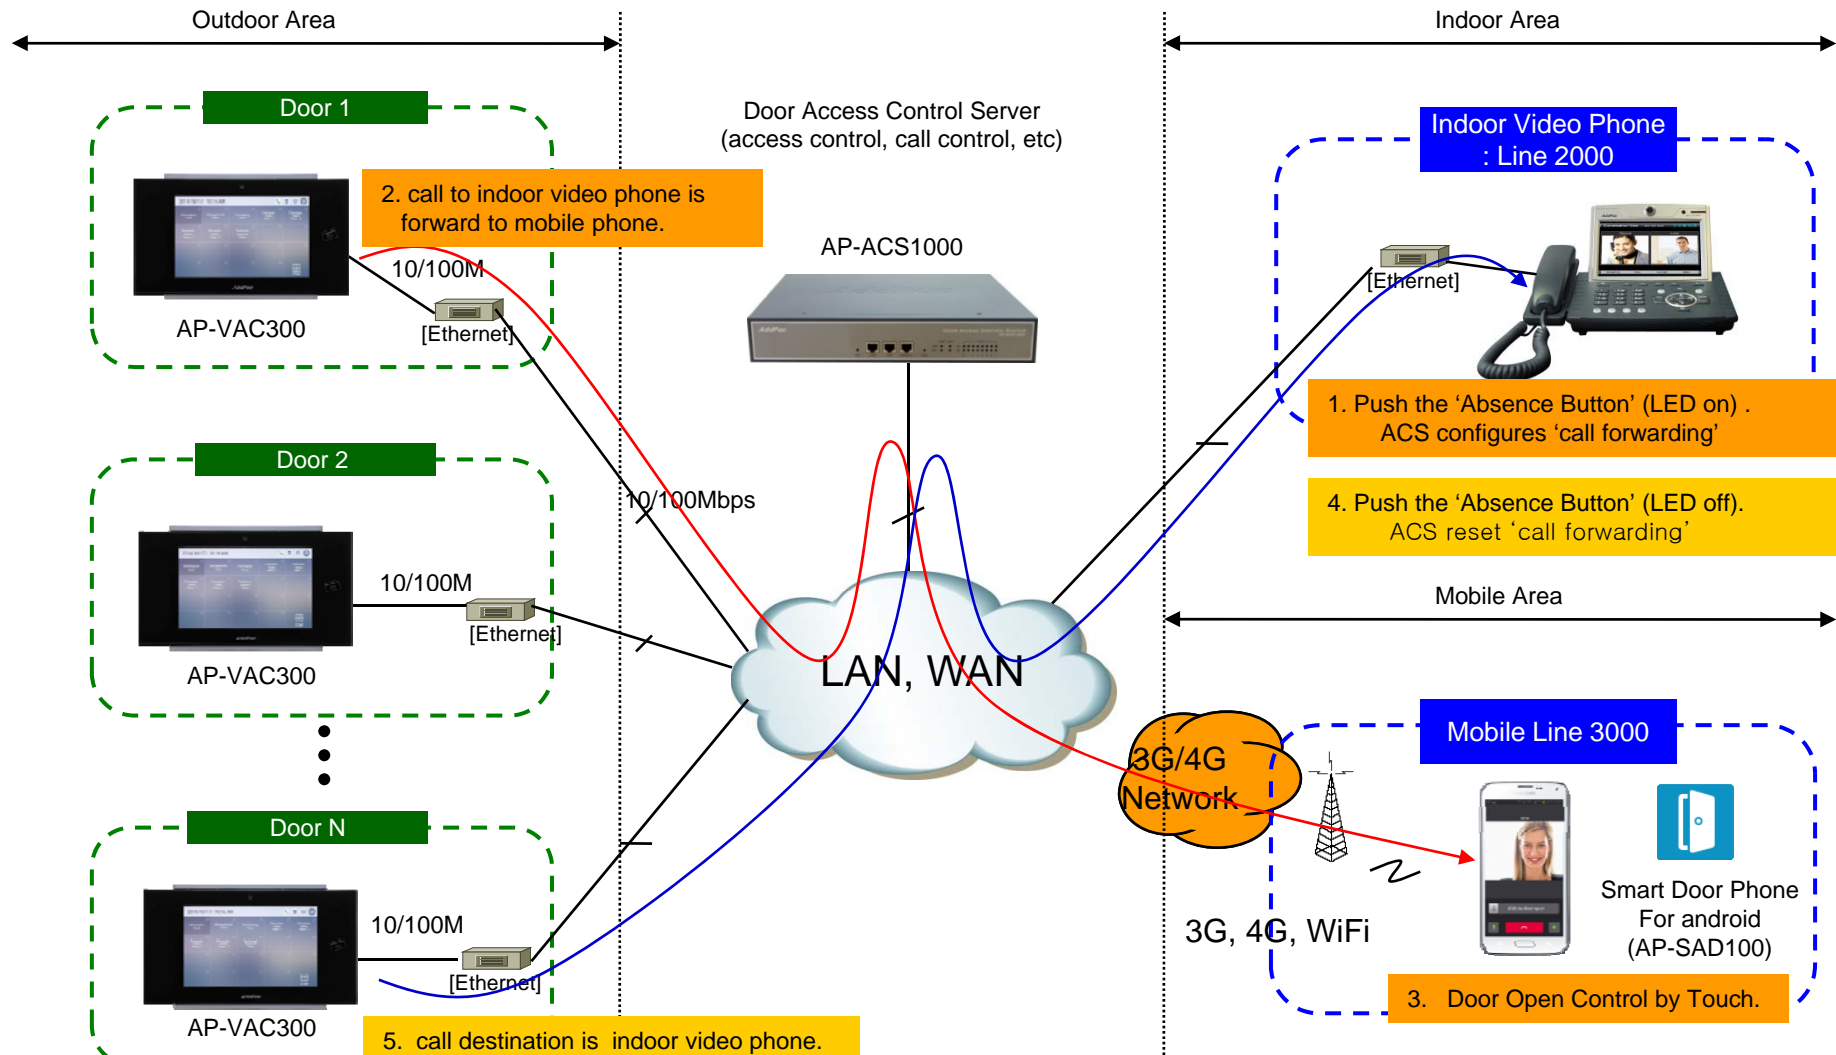

Smart Door Phone (Android App.)

AP-SAD100 Overview

- It supports receiving a video call from door side video door phone by visitor.
- It supports opening the door optionally with password.
- It supports making a video call to door side video door phone to see door side.
- It supports unidirectional video stream from door phone or bidirectional video stream to door phone optionally.
- It supports standard based SIP signaling protocol.
- It supports below voice and video codecs
 - Voice Codec : G.711ulaw/alaw, G.726
 - Video Codec : H.264, H.263. MPEG4

AP-SAD100 Network Service Diagram

SIP Register

Smart Door Phone Application Register to AP-ACS1000

SIP Video Call Flow

Door Open Flow

Smart Door Phone App.

Main screen (portrait)

AddPac

www.addpac.com

Smart Door Phone App.

Main screen (landscape)

Smart Door Phone App.

Main screen (open the door)

Smart Door Phone App.

Application Settings

Video Phone Call Forward To Mobile Extension (Service Diagram)