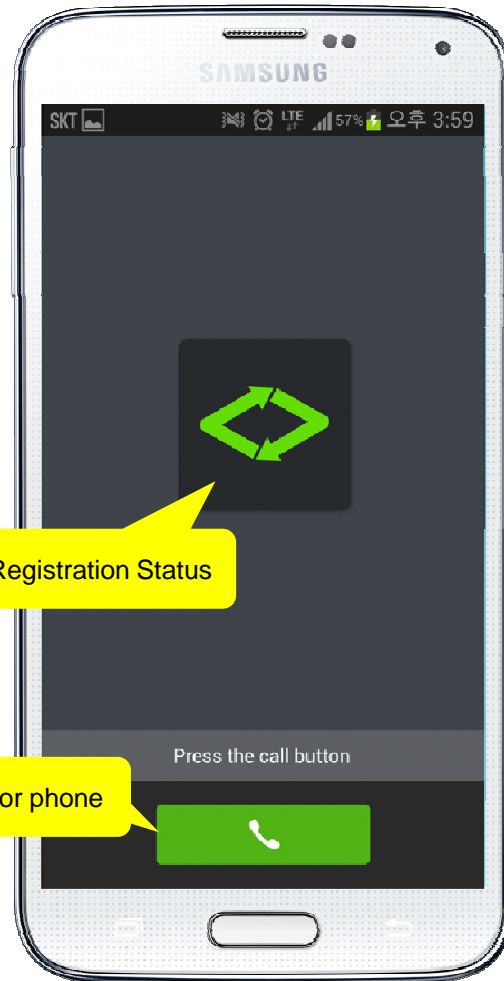

Smart Door Phone (Android App.)

AP-SAD100 Overview

- It supports receiving a video call from door side video door phone by visitor.
- It supports opening the door optionally with password.
- It supports making a video call to door side video door phone to see door side.
- It supports unidirectional video stream from door phone or bidirectional video stream to door phone optionally.
- It supports standard based SIP signaling protocol.
- It supports below voice and video codecs
 - Voice Codec : G.711ulaw/alaw, G.726
 - Video Codec : H.264, H.263. MPEG4

AP-SAD100 Network Service Diagram

SIP Register

Smart Door Phone Application Register to AP-ACS1000

SIP Video Call Flow

Door Open Flow

Smart Door Phone App.

Main screen (portrait)

AddPac

www.addpac.com

Smart Door Phone App.

Main screen (landscape)

Smart Door Phone App.

Main screen (open the door)

Smart Door Phone App.

Application Settings

Video Phone Call Forward To Mobile Extension (Service Diagram)