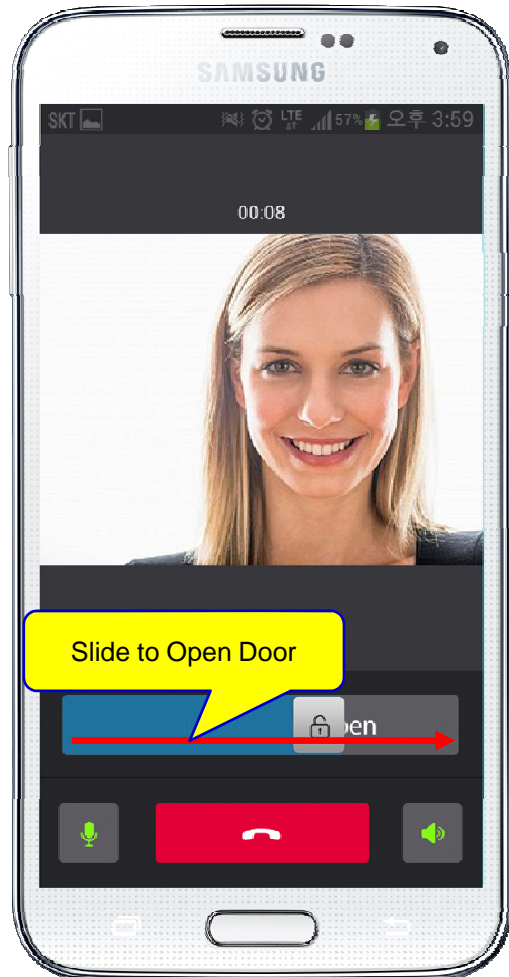

Smart Door Phone (Android App.)

AP-SAD100 Overview

- It supports receiving a video call from door side video door phone by visitor.
- It supports opening the door optionally with password.
- It supports making a video call to door side video door phone to see door side.
- It supports unidirectional video stream from door phone or bidirectional video stream to door phone optionally.
- It supports standard based SIP signaling protocol.
- It supports below voice and video codecs
 - Voice Codec : G.711ulaw/alaw, G.726
 - Video Codec : H.264, H.263. MPEG4

AP-SAD100 Network Service Diagram

SIP Register

Smart Door Phone Application Register to AP-ACS1000

SIP Video Call Flow

Door Open Flow

Smart Door Phone App.

Main screen (portrait)

AddPac

www.addpac.com

Smart Door Phone App.

Main screen (landscape)

Smart Door Phone App.

Main screen (open the door)

Smart Door Phone App.

Application Settings

Video Phone Call Forward To Mobile Extension (Service Diagram)