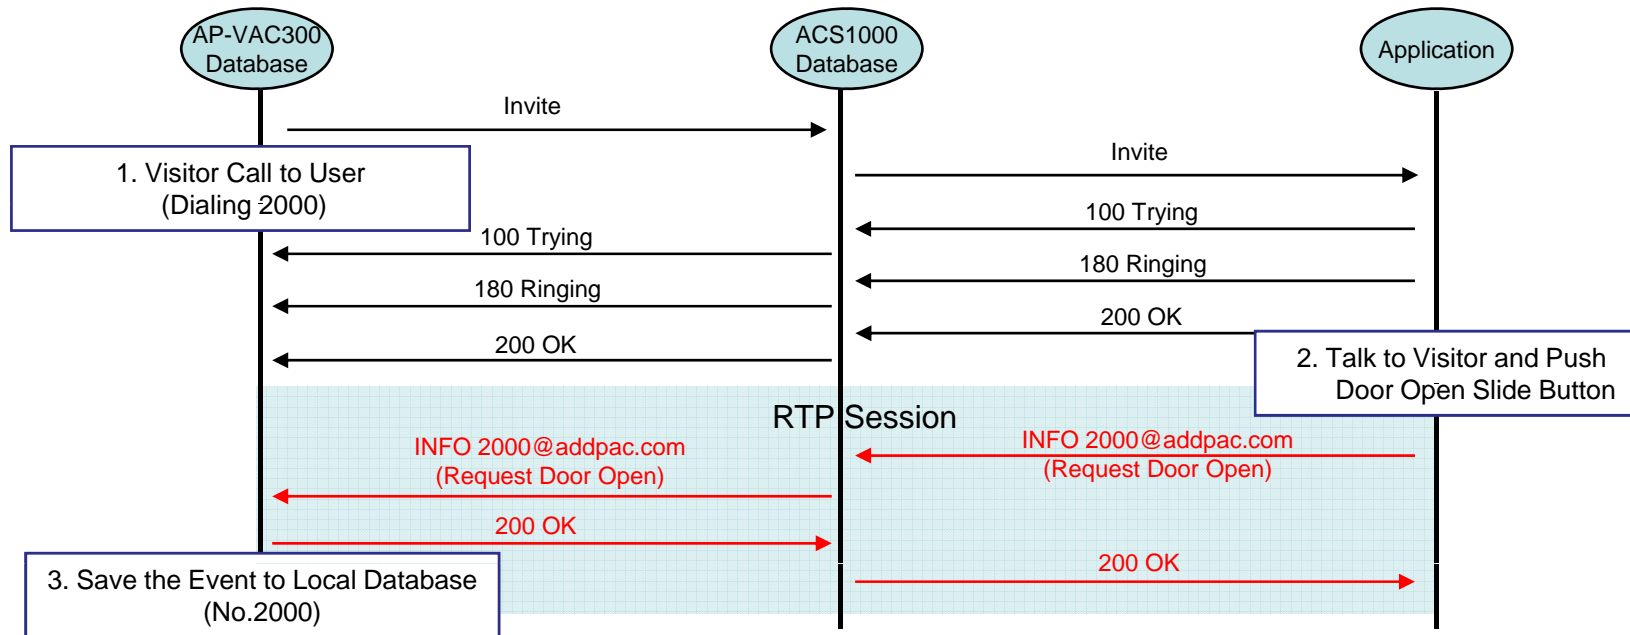

Smart Door Phone (Android App.)

AP-SAD100 Overview

- It supports receiving a video call from door side video door phone by visitor.
- It supports opening the door optionally with password.
- It supports making a video call to door side video door phone to see door side.
- It supports unidirectional video stream from door phone or bidirectional video stream to door phone optionally.
- It supports standard based SIP signaling protocol.
- It supports below voice and video codecs
 - Voice Codec : G.711ulaw/alaw, G.726
 - Video Codec : H.264, H.263. MPEG4

AP-SAD100 Network Service Diagram

SIP Register

Smart Door Phone Application Register to AP-ACS1000

SIP Video Call Flow

Door Open Flow

Smart Door Phone App.

Main screen (portrait)

AddPac

www.addpac.com

Smart Door Phone App.

Main screen (landscape)

Smart Door Phone App.

Main screen (open the door)

Smart Door Phone App.

Application Settings

Video Phone Call Forward To Mobile Extension (Service Diagram)