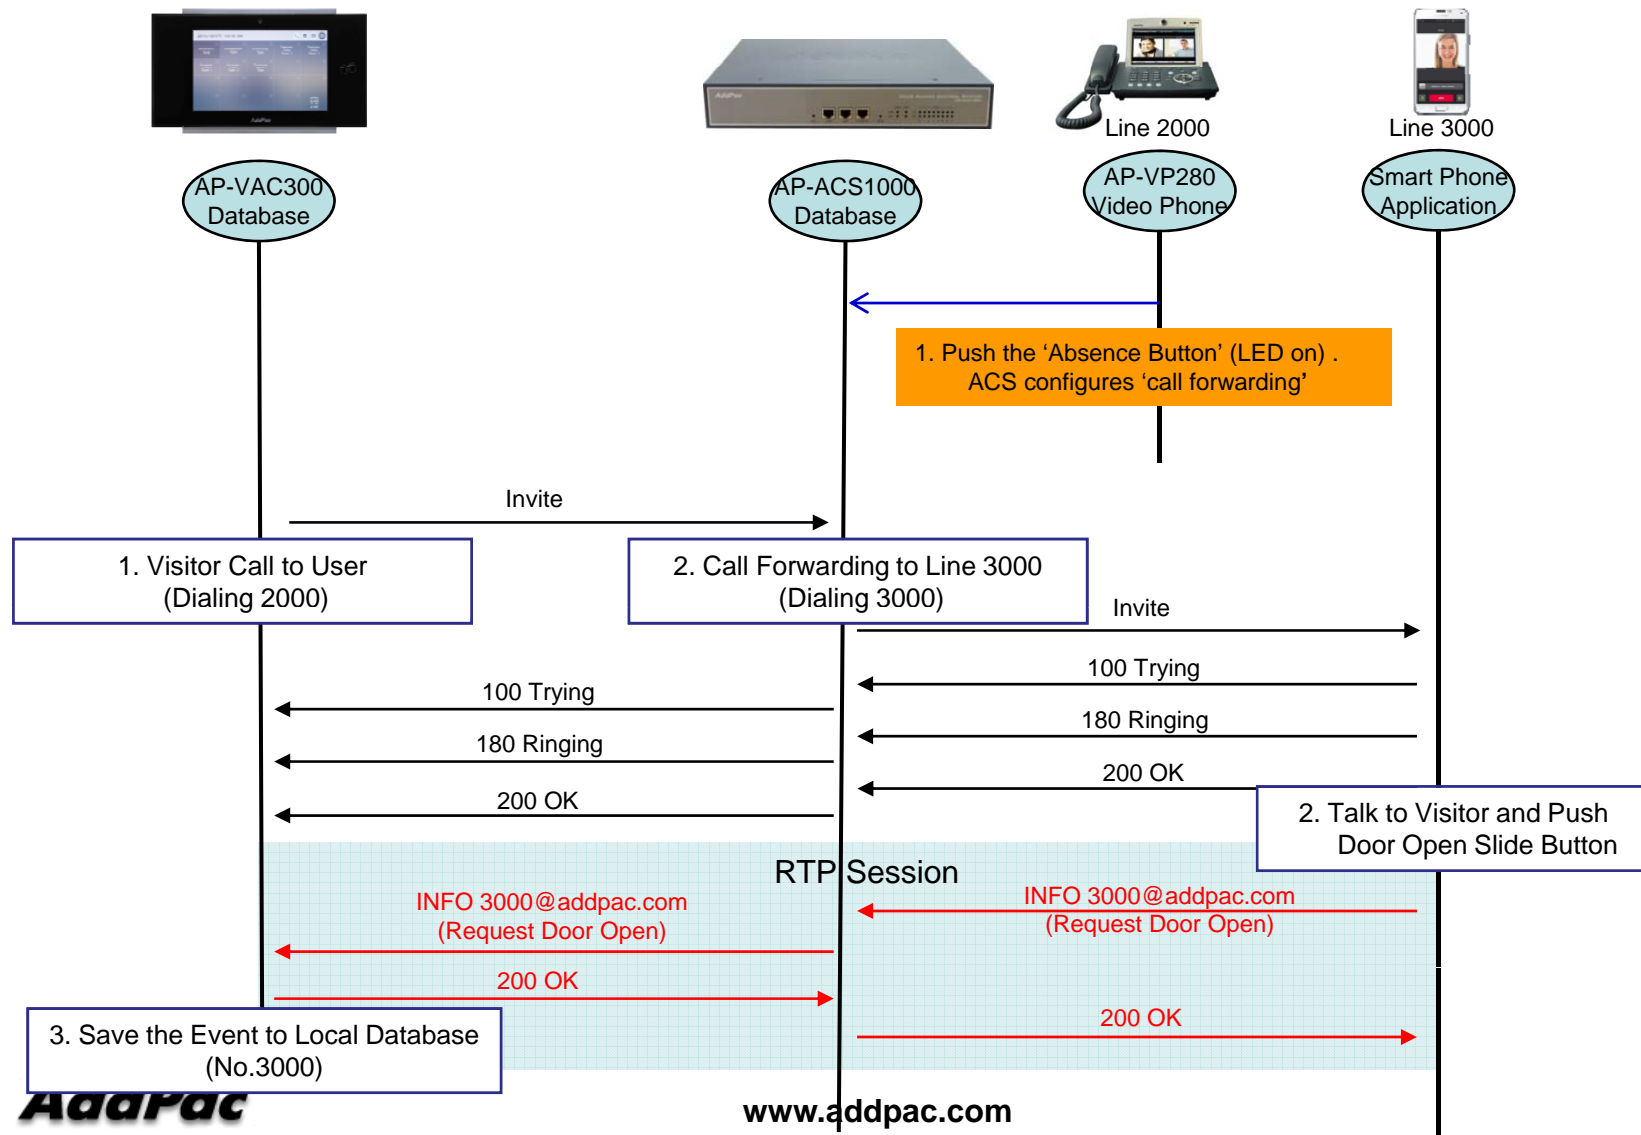

Video Phone Call Forward To Mobile Extension (Call Flow Diagram)