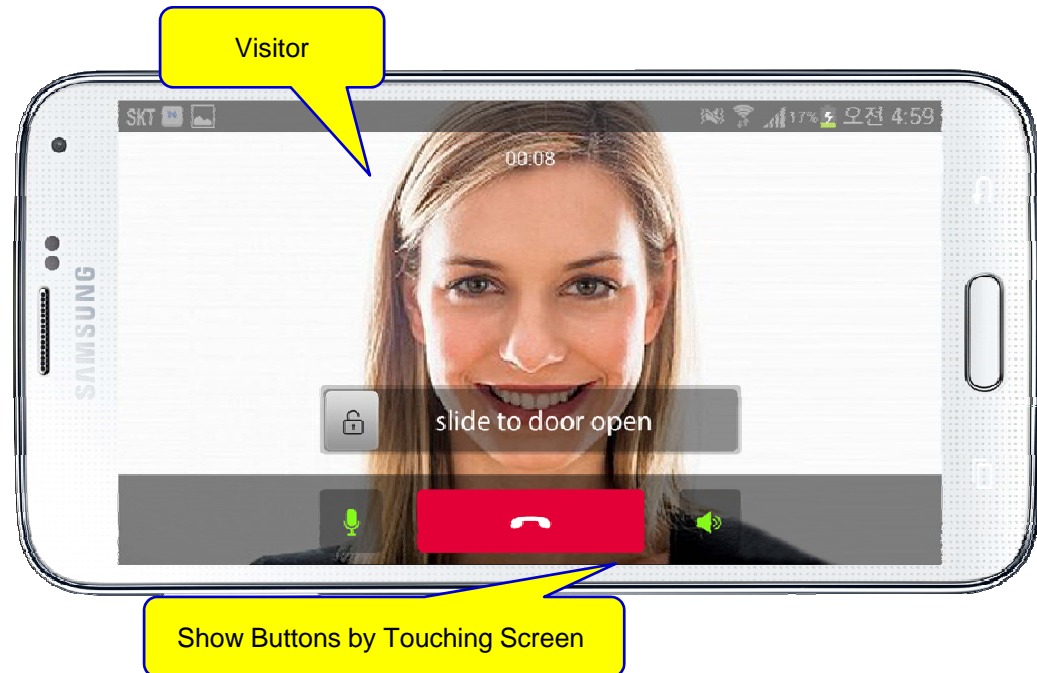

Smart Door Phone (Android App.)

AP-SAD100 Overview

- It supports receiving a video call from door side video door phone by visitor.
- It supports opening the door optionally with password.
- It supports making a video call to door side video door phone to see door side.
- It supports unidirectional video stream from door phone or bidirectional video stream to door phone optionally.
- It supports standard based SIP signaling protocol.
- It supports below voice and video codecs
 - Voice Codec : G.711ulaw/alaw, G.726
 - Video Codec : H.264, H.263. MPEG4

AP-SAD100 Network Service Diagram

SIP Register

Smart Door Phone Application Register to AP-ACS1000

SIP Video Call Flow

Door Open Flow

Smart Door Phone App.

Main screen (portrait)

AddPac

www.addpac.com

Smart Door Phone App.

Main screen (landscape)

Smart Door Phone App.

Main screen (open the door)

Smart Door Phone App.

Application Settings

Video Phone Call Forward To Mobile Extension (Service Diagram)