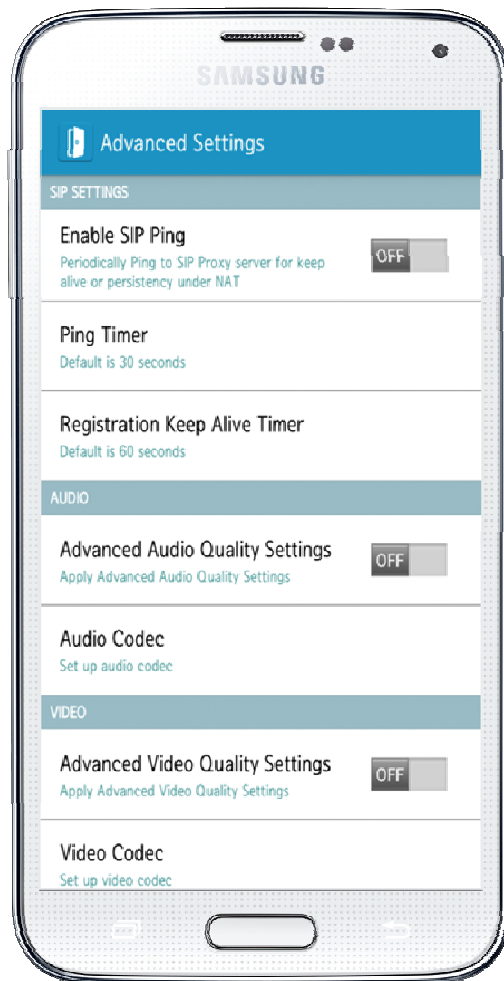

Smart Door Phone (Android App.)

AP-SAD100 Overview

- It supports receiving a video call from door side video door phone by visitor.
- It supports opening the door optionally with password.
- It supports making a video call to door side video door phone to see door side.
- It supports unidirectional video stream from door phone or bidirectional video stream to door phone optionally.
- It supports standard based SIP signaling protocol.
- It supports below voice and video codecs
 - Voice Codec : G.711ulaw/alaw, G.726
 - Video Codec : H.264, H.263. MPEG4

AP-SAD100 Network Service Diagram

SIP Register

Smart Door Phone Application Register to AP-ACS1000

SIP Video Call Flow

Door Open Flow

Smart Door Phone App.

Main screen (portrait)

AddPac

www.addpac.com

Smart Door Phone App.

Main screen (landscape)

Smart Door Phone App.

Main screen (open the door)

Smart Door Phone App.

Application Settings

Video Phone Call Forward To Mobile Extension (Service Diagram)