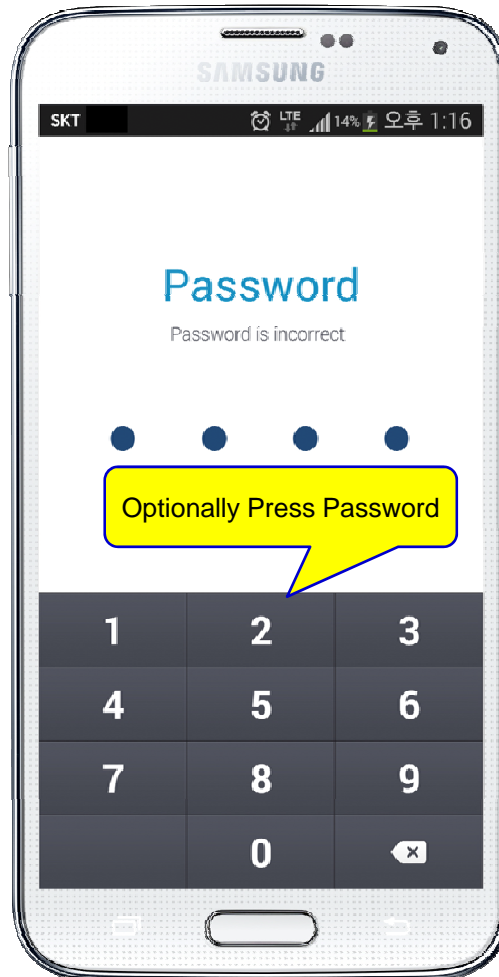

Smart Door Phone (Android App.)

AP-SAD100 Overview

- It supports receiving a video call from door side video door phone by visitor.
- It supports opening the door optionally with password.
- It supports making a video call to door side video door phone to see door side.
- It supports unidirectional video stream from door phone or bidirectional video stream to door phone optionally.
- It supports standard based SIP signaling protocol.
- It supports below voice and video codecs
 - Voice Codec : G.711ulaw/alaw, G.726
 - Video Codec : H.264, H.263. MPEG4

AP-SAD100 Network Service Diagram

SIP Register

Smart Door Phone Application Register to AP-ACS1000

SIP Video Call Flow

Door Open Flow

Smart Door Phone App.

Main screen (portrait)

AddPac

www.addpac.com

Smart Door Phone App.

Main screen (landscape)

Smart Door Phone App.

Main screen (open the door)

Smart Door Phone App.

Application Settings

Video Phone Call Forward To Mobile Extension (Service Diagram)