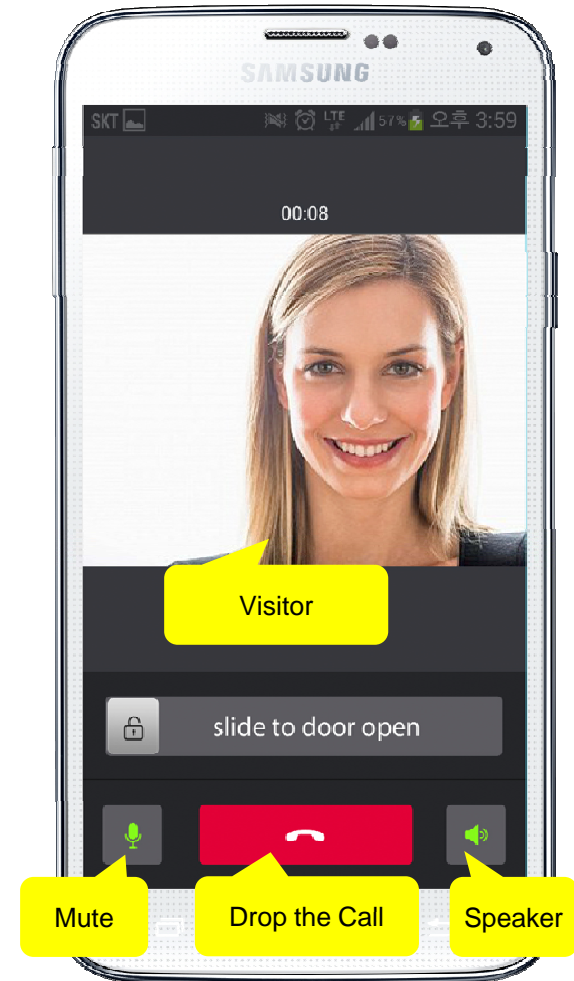

Smart Door Phone (Android App.)

AP-SAD100 Overview

- It supports receiving a video call from door side video door phone by visitor.
- It supports opening the door optionally with password.
- It supports making a video call to door side video door phone to see door side.
- It supports unidirectional video stream from door phone or bidirectional video stream to door phone optionally.
- It supports standard based SIP signaling protocol.
- It supports below voice and video codecs
 - Voice Codec : G.711ulaw/alaw, G.726
 - Video Codec : H.264, H.263. MPEG4

AP-SAD100 Network Service Diagram

SIP Register

Smart Door Phone Application Register to AP-ACS1000

SIP Video Call Flow

Door Open Flow

Smart Door Phone App.

Main screen (portrait)

AddPac

www.addpac.com

Smart Door Phone App.

Main screen (landscape)

Smart Door Phone App.

Main screen (open the door)

Smart Door Phone App.

Application Settings

Video Phone Call Forward To Mobile Extension (Service Diagram)