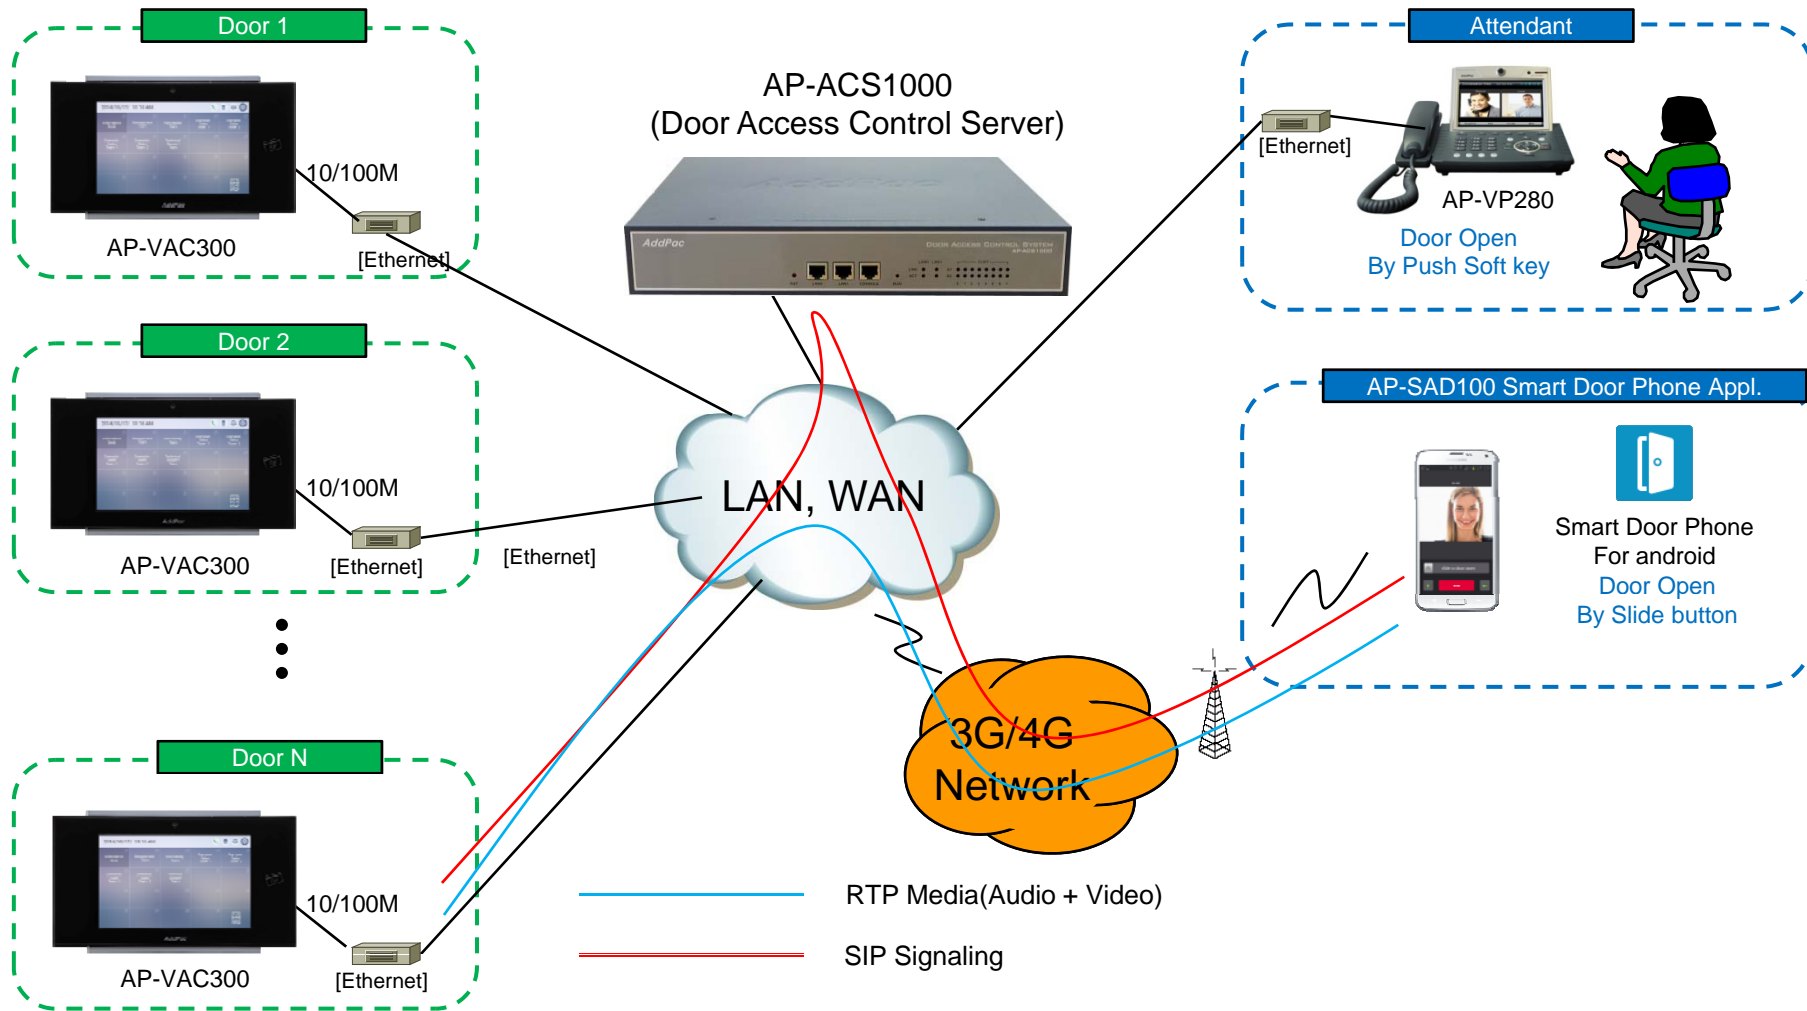

Video Phone Call Forwarding to Smart Phone

AddPac

AddPac Technology

2015, Sales and Marketing

www.addpac.com

Contents

- AddPac Smart Door Phone Appl.
 - AP-SAD100 Android Door Phone Appl. Overview
 - AP-SAD100 Network Service Diagram
 - AP-SAD100 SIP Register Diagram
 - AP-SAD100 SIP Video Call Flow Diagram
 - AP-SAD100 UI Design
 - AP-SAD100 Setting and Configuration
- AP-VP280 Video Phone Call Forwarding to Smart Phone
 - Service Diagram
 - SIP Call Flow

Smart Door Phone (Android App.)

AP-SAD100 Overview

- It supports receiving a video call from door side video door phone by visitor.
- It supports opening the door optionally with password.
- It supports making a video call to door side video door phone to see door side.
- It supports unidirectional video stream from door phone or bidirectional video stream to door phone optionally.
- It supports standard based SIP signaling protocol.
- It supports below voice and video codecs
 - Voice Codec : G.711ulaw/alaw, G.726
 - Video Codec : H.264, H.263. MPEG4

AP-SAD100 Network Service Diagram

SIP Register

Smart Door Phone Application Register to AP-ACS1000

SIP Video Call Flow

Door Open Flow

Smart Door Phone App.

Main screen (portrait)

AddPac

www.addpac.com

Smart Door Phone App.

Main screen (landscape)

Smart Door Phone App.

Main screen (open the door)

Smart Door Phone App.

Application Settings

Video Phone Call Forward To Mobile Extension (Service Diagram)