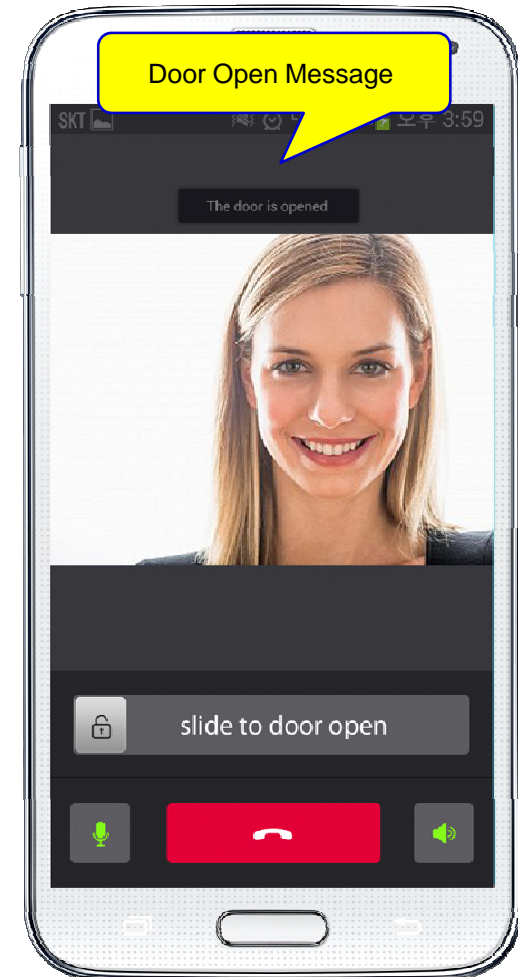

Video Phone Call Forwarding to Smart Phone

AddPac

AddPac Technology

2015, Sales and Marketing

www.addpac.com

Contents

- AddPac Smart Door Phone Appl.
 - AP-SAD100 Android Door Phone Appl. Overview
 - AP-SAD100 Network Service Diagram
 - AP-SAD100 SIP Register Diagram
 - AP-SAD100 SIP Video Call Flow Diagram
 - AP-SAD100 UI Design
 - AP-SAD100 Setting and Configuration
- AP-VP280 Video Phone Call Forwarding to Smart Phone
 - Service Diagram
 - SIP Call Flow

Smart Door Phone (Android App.)

AP-SAD100 Overview

- It supports receiving a video call from door side video door phone by visitor.
- It supports opening the door optionally with password.
- It supports making a video call to door side video door phone to see door side.
- It supports unidirectional video stream from door phone or bidirectional video stream to door phone optionally.
- It supports standard based SIP signaling protocol.
- It supports below voice and video codecs
 - Voice Codec : G.711ulaw/alaw, G.726
 - Video Codec : H.264, H.263. MPEG4

AP-SAD100 Network Service Diagram

SIP Register

Smart Door Phone Application Register to AP-ACS1000

SIP Video Call Flow

Door Open Flow

Smart Door Phone App.

Main screen (portrait)

AddPac

www.addpac.com

Smart Door Phone App.

Main screen (landscape)

Smart Door Phone App.

Main screen (open the door)

Smart Door Phone App.

Application Settings

Video Phone Call Forward To Mobile Extension (Service Diagram)