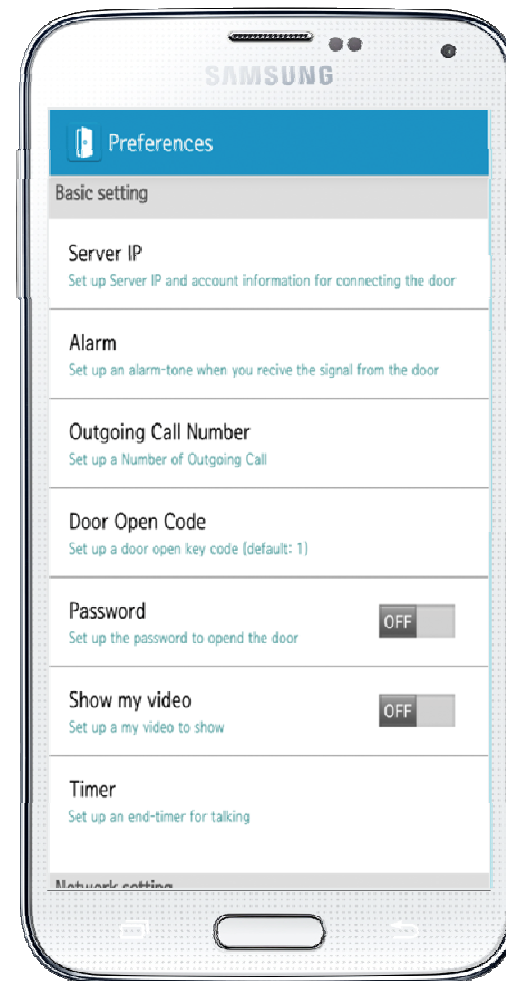

Smart Door Phone (Android App.)

AP-SAD100 Overview

- It supports receiving a video call from door side video door phone by visitor.
- It supports opening the door optionally with password.
- It supports making a video call to door side video door phone to see door side.
- It supports unidirectional video stream from door phone or bidirectional video stream to door phone optionally.
- It supports standard based SIP signaling protocol.
- It supports below voice and video codecs
 - Voice Codec : G.711ulaw/alaw, G.726
 - Video Codec : H.264, H.263. MPEG4

AP-SAD100 Network Service Diagram

SIP Register

Smart Door Phone Application Register to AP-ACS1000

SIP Video Call Flow

Door Open Flow

Smart Door Phone App.

Main screen (portrait)

AddPac

www.addpac.com

Smart Door Phone App.

Main screen (landscape)

Smart Door Phone App.

Main screen (open the door)

Smart Door Phone App.

Application Settings

Video Phone Call Forward To Mobile Extension (Service Diagram)