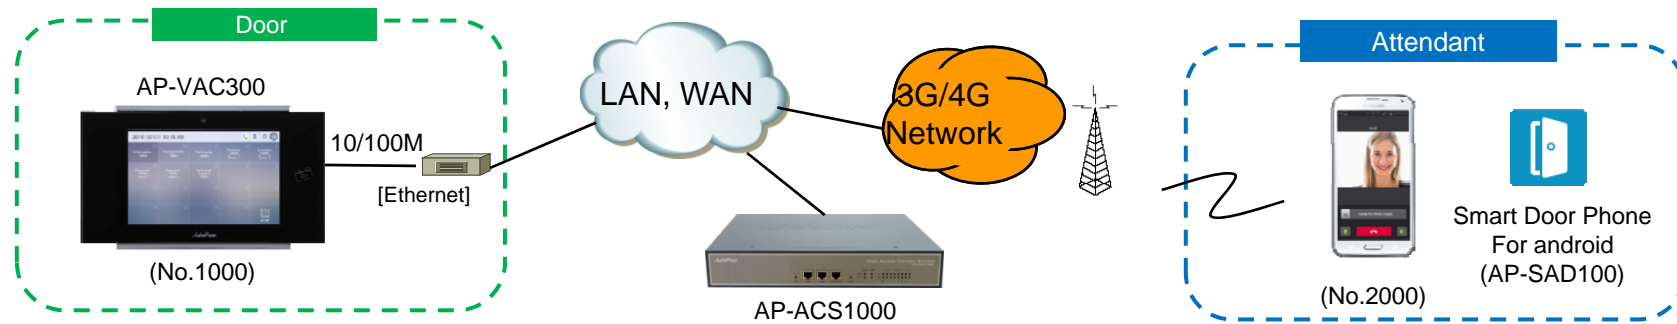

Smart Door Phone (Android App.)

AP-SAD100 Overview

- It supports receiving a video call from door side video door phone by visitor.
- It supports opening the door optionally with password.
- It supports making a video call to door side video door phone to see door side.
- It supports unidirectional video stream from door phone or bidirectional video stream to door phone optionally.
- It supports standard based SIP signaling protocol.
- It supports below voice and video codecs
 - Voice Codec : G.711ulaw/alaw, G.726
 - Video Codec : H.264, H.263. MPEG4

AP-SAD100 Network Service Diagram

SIP Register

Smart Door Phone Application Register to AP-ACS1000

SIP Video Call Flow

Door Open Flow

Smart Door Phone App.

Main screen (portrait)

AddPac

www.addpac.com

Smart Door Phone App.

Main screen (landscape)

Smart Door Phone App.

Main screen (open the door)

Smart Door Phone App.

Application Settings

Video Phone Call Forward To Mobile Extension (Service Diagram)