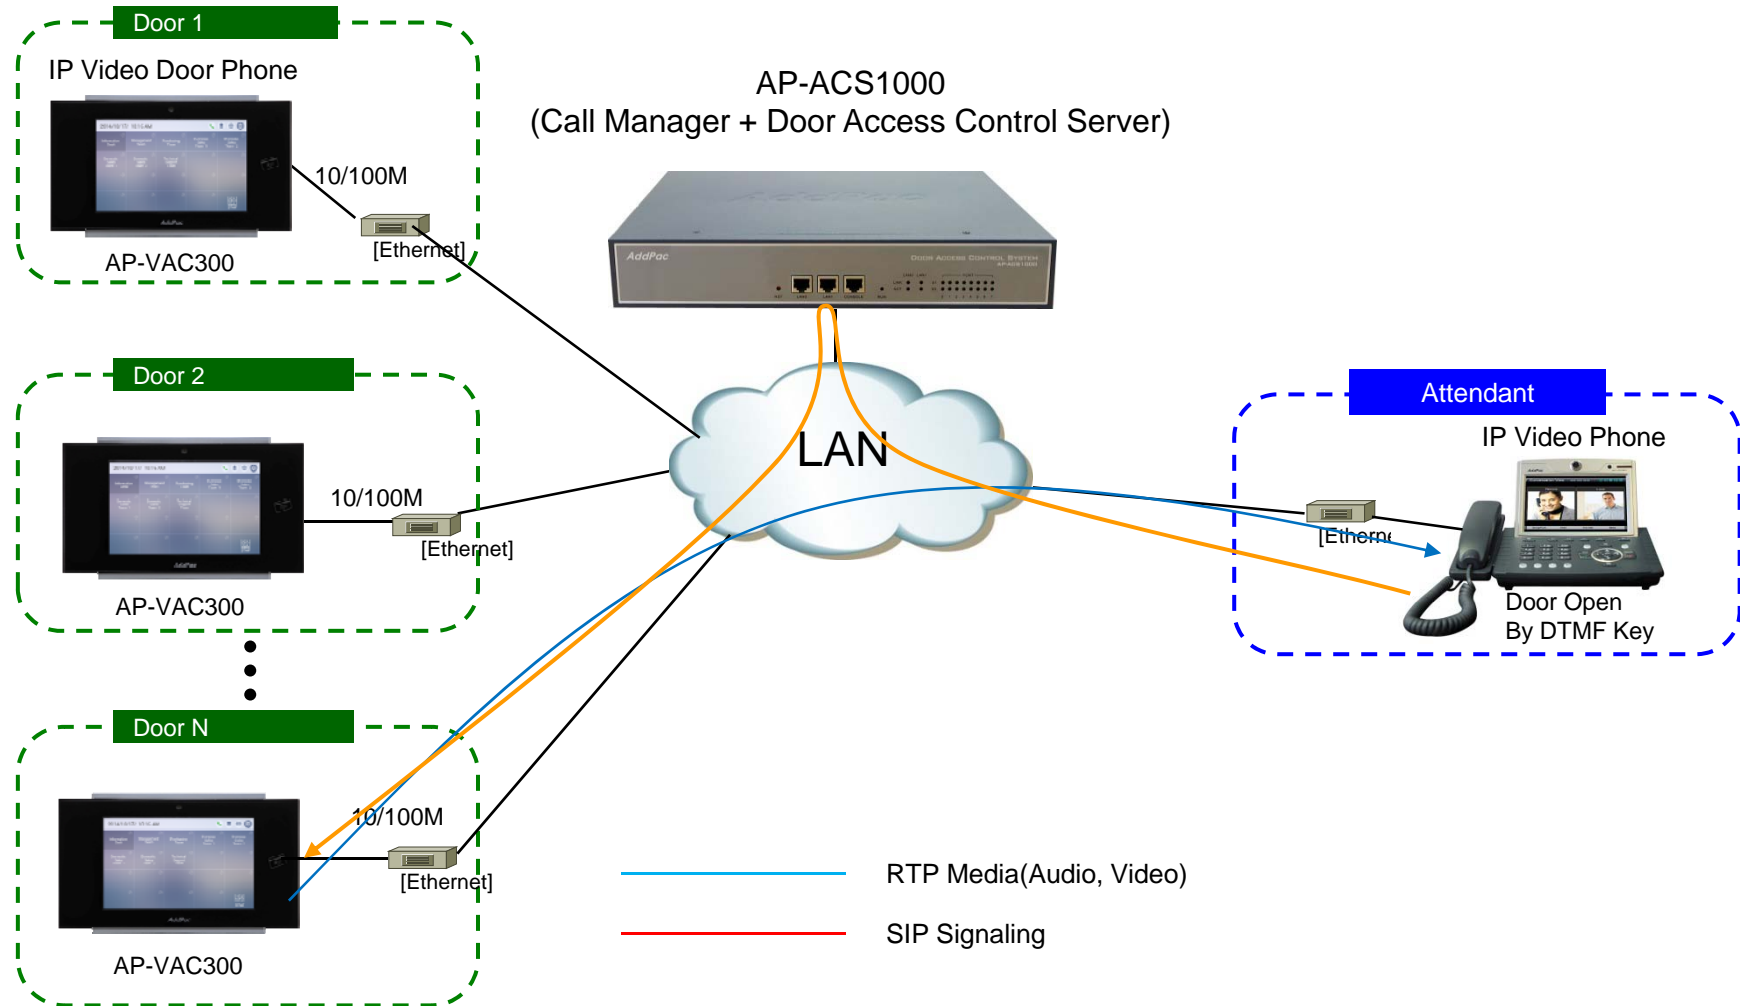

AP-VAC300

IP Video Door Phone

High Performance IP Video Door Phone Solution

IP Video Door Phone Solution
Advantage over Analog Video
Intercom Solution

AddPac

AddPac Technology

2015, Sales and Marketing

www.addpac.com

Contents

- Network Diagram Comparison
 - Analog based Scheme
 - IP based Scheme
- IP based Video Door Phone Solution Advantage

Analog based Solution Network Diagram

Analog based Solution Network Diagram

IP based Solution Network Diagram

Advantage over Analog based Scheme

- Location Free via Internet
- No Need Full Mesh Line or N : N Video Switch
- Call Transfer, Call Hunting, etc Various Supplementary Service is Possible
- Various Smart Tablet, Phone Application Software
- High Scalability compare with Analog based Scheme
- Fault Tolerant Scheme like as Dual Redundancy is Possible
- Value Added Supplementary Service is Possible
- Interoperable between IP device is very simple and easy if standard protocol/codec is used