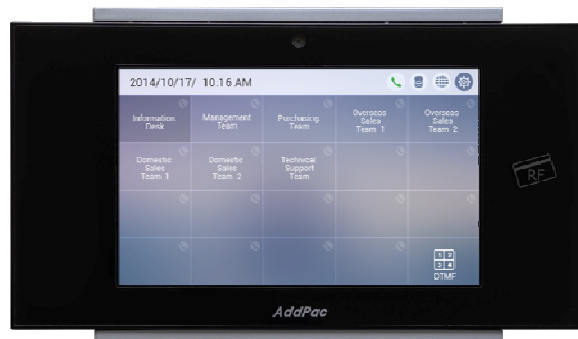

AP-VAC300

IP Video Door Phone

High Performance IP Video Door Phone Solution

IP Video Door Phone Solution
Advantage over Analog Video
Intercom Solution

AddPac

AddPac Technology

2015, Sales and Marketing

www.addpac.com

Contents

- Network Diagram Comparison
 - Analog based Scheme
 - IP based Scheme
- IP based Video Door Phone Solution Advantage

Analog based Solution Network Diagram

Analog based Solution Network Diagram

IP based Solution Network Diagram

Advantage over Analog based Scheme

- Location Free via Internet
- No Need Full Mesh Line or N : N Video Switch
- Call Transfer, Call Hunting, etc Various Supplementary Service is Possible
- Various Smart Tablet, Phone Application Software
- High Scalability compare with Analog based Scheme
- Fault Tolerant Scheme like as Dual Redundancy is Possible
- Value Added Supplementary Service is Possible
- Interoperable between IP device is very simple and easy if standard protocol/codec is used