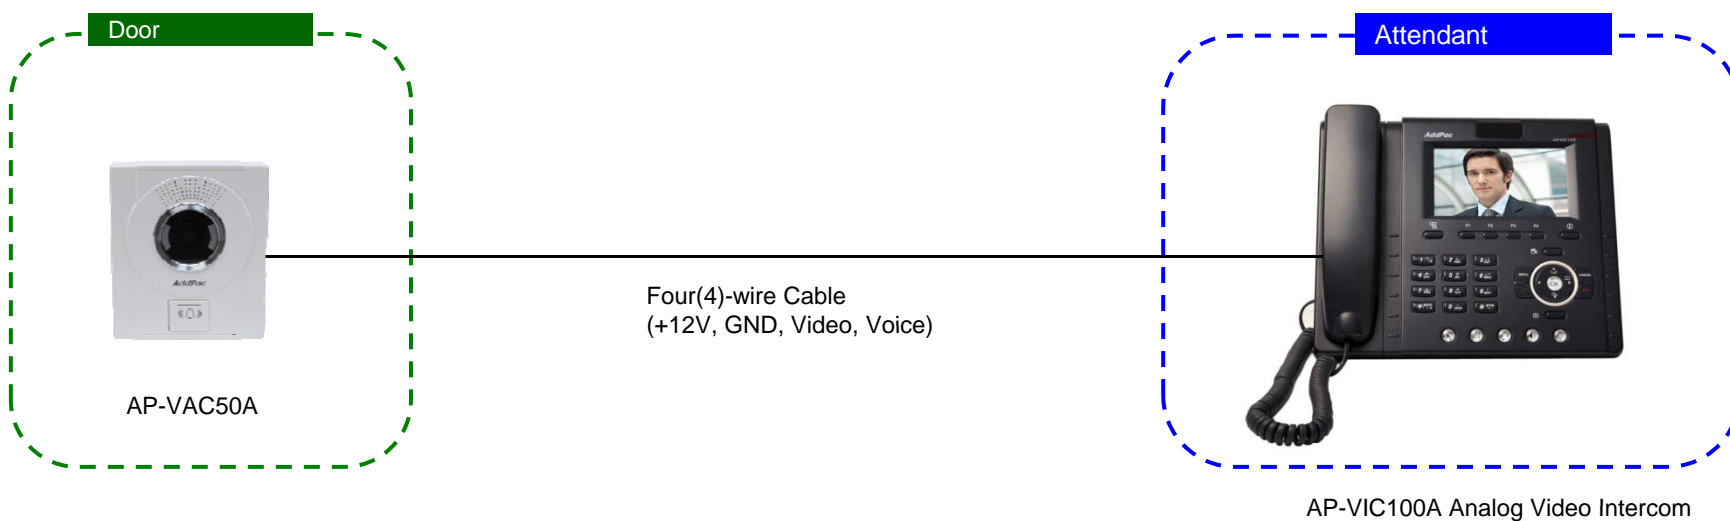

AP-VAC300

IP Video Door Phone

High Performance IP Video Door Phone Solution

IP Video Door Phone Solution
Advantage over Analog Video
Intercom Solution

AddPac

AddPac Technology

2015, Sales and Marketing

www.addpac.com

Contents

- Network Diagram Comparison
 - Analog based Scheme
 - IP based Scheme
- IP based Video Door Phone Solution Advantage

Analog based Solution Network Diagram

Analog based Solution Network Diagram

IP based Solution Network Diagram

Advantage over Analog based Scheme

- Location Free via Internet
- No Need Full Mesh Line or N : N Video Switch
- Call Transfer, Call Hunting, etc Various Supplementary Service is Possible
- Various Smart Tablet, Phone Application Software
- High Scalability compare with Analog based Scheme
- Fault Tolerant Scheme like as Dual Redundancy is Possible
- Value Added Supplementary Service is Possible
- Interoperable between IP device is very simple and easy if standard protocol/codec is used