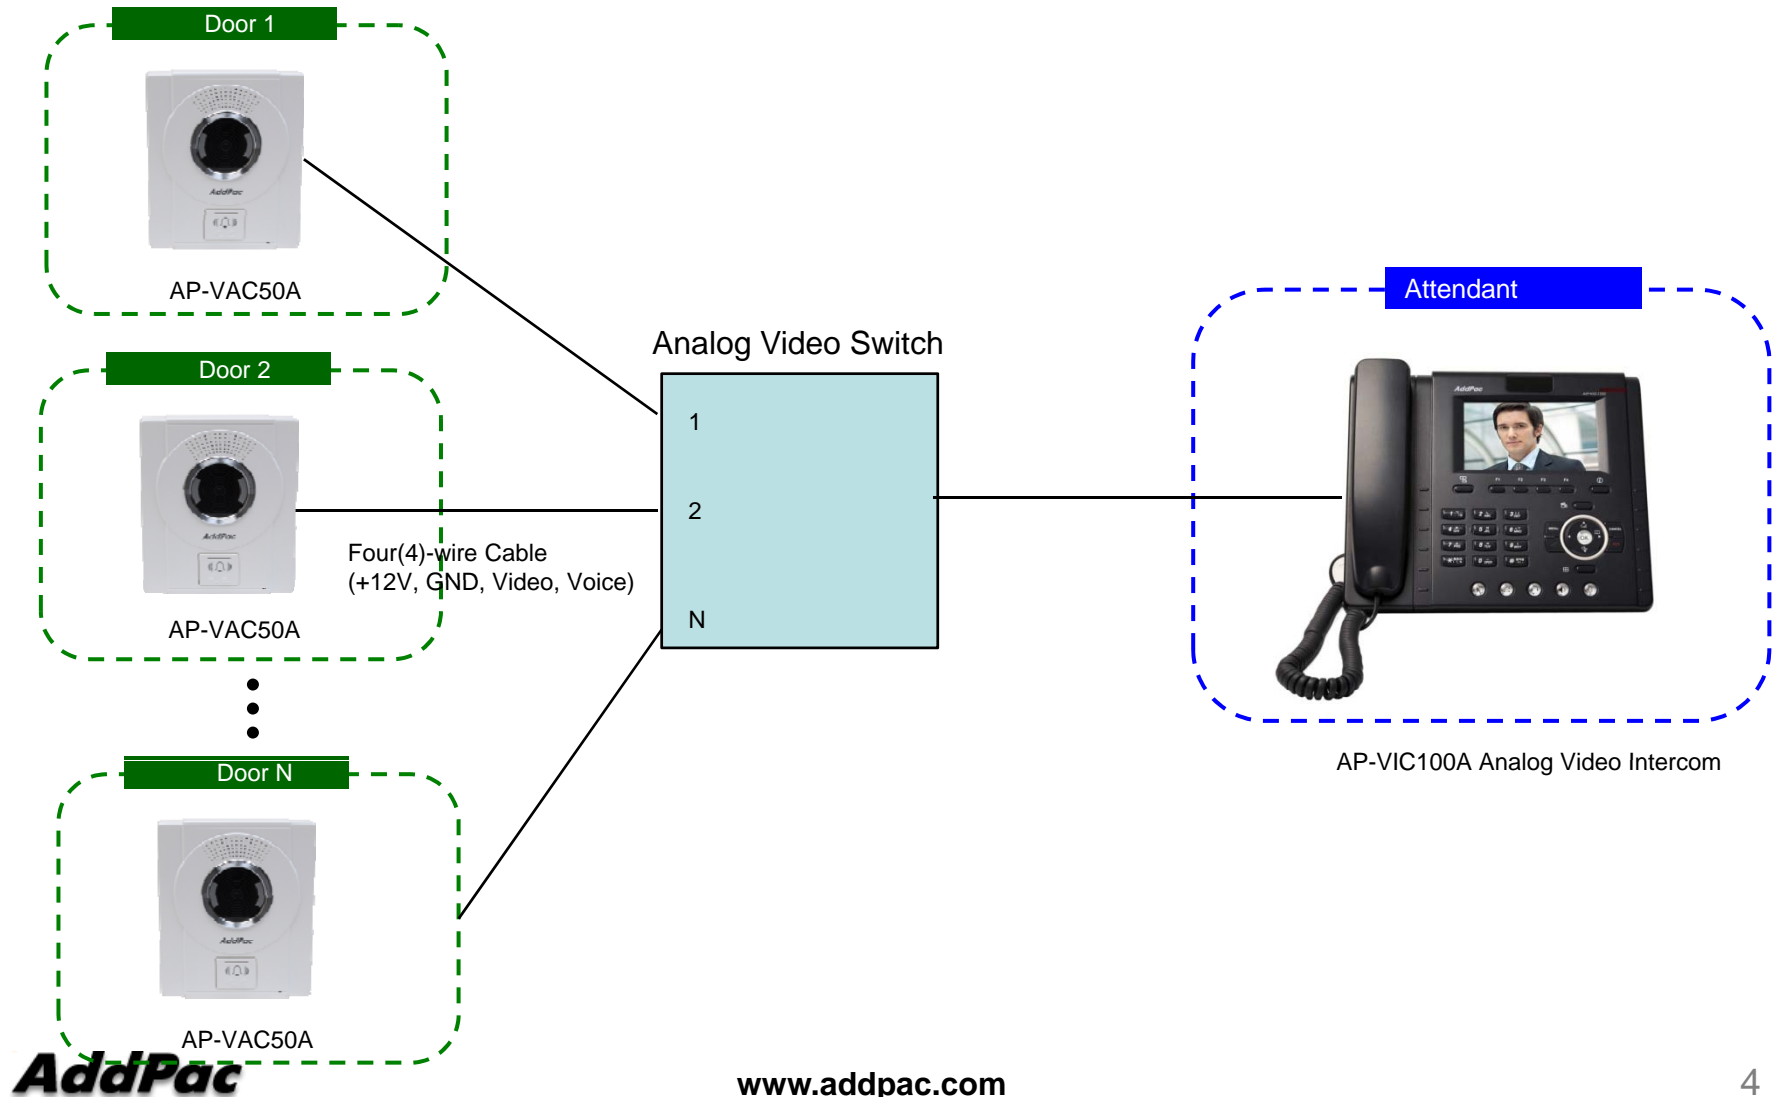

AP-VAC300

IP Video Door Phone

High Performance IP Video Door Phone Solution

IP Video Door Phone Solution
Advantage over Analog Video
Intercom Solution

AddPac

AddPac Technology

2015, Sales and Marketing

www.addpac.com

Contents

- Network Diagram Comparison
 - Analog based Scheme
 - IP based Scheme
- IP based Video Door Phone Solution Advantage

Analog based Solution Network Diagram

Analog based Solution Network Diagram

IP based Solution Network Diagram

Advantage over Analog based Scheme

- Location Free via Internet
- No Need Full Mesh Line or N : N Video Switch
- Call Transfer, Call Hunting, etc Various Supplementary Service is Possible
- Various Smart Tablet, Phone Application Software
- High Scalability compare with Analog based Scheme
- Fault Tolerant Scheme like as Dual Redundancy is Possible
- Value Added Supplementary Service is Possible
- Interoperable between IP device is very simple and easy if standard protocol/codec is used