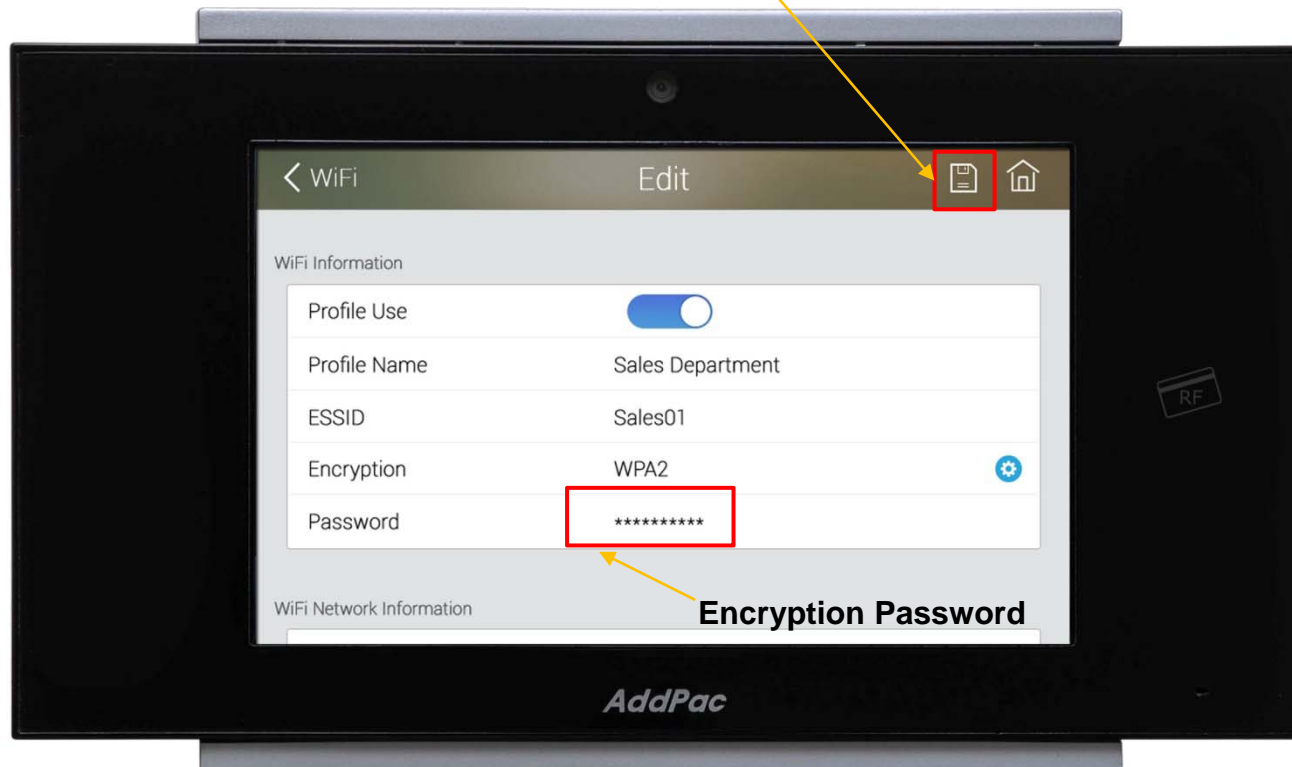

WiFi Network Diagram

Enable WiFi Interface

Enable WiFi Interface

Search WiFi Interface

Set WiFi Profile

> Profile Use

Set AP Profile use

Set WiFi Profile

> Change Encryption

Set WiFi Profile

> Encryption Lists

Set WiFi Profile

> Password

Save Configuration

Search WiFi (with Selected AP)

Selected WiFi