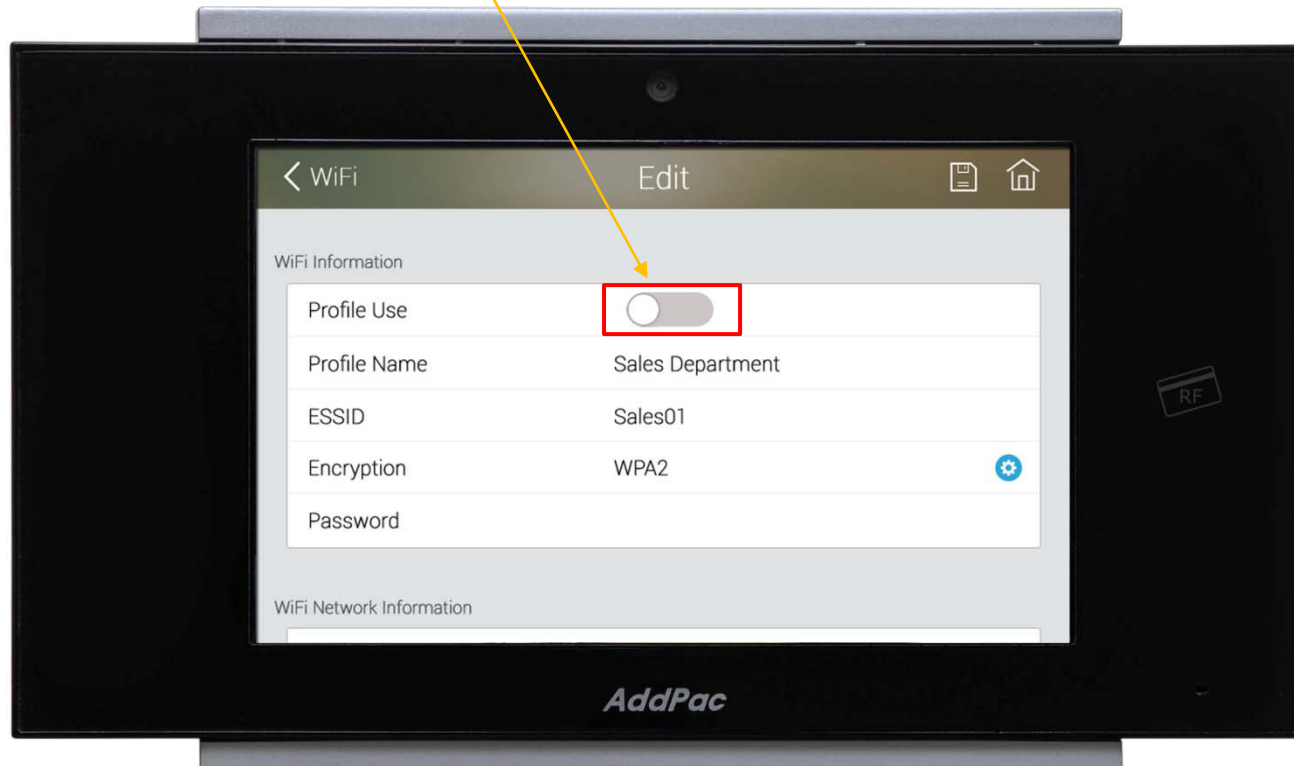

WiFi Network Diagram

Enable WiFi Interface

Enable WiFi Interface

Search WiFi Interface

Set WiFi Profile

> Profile Use

Set AP Profile use

Set WiFi Profile