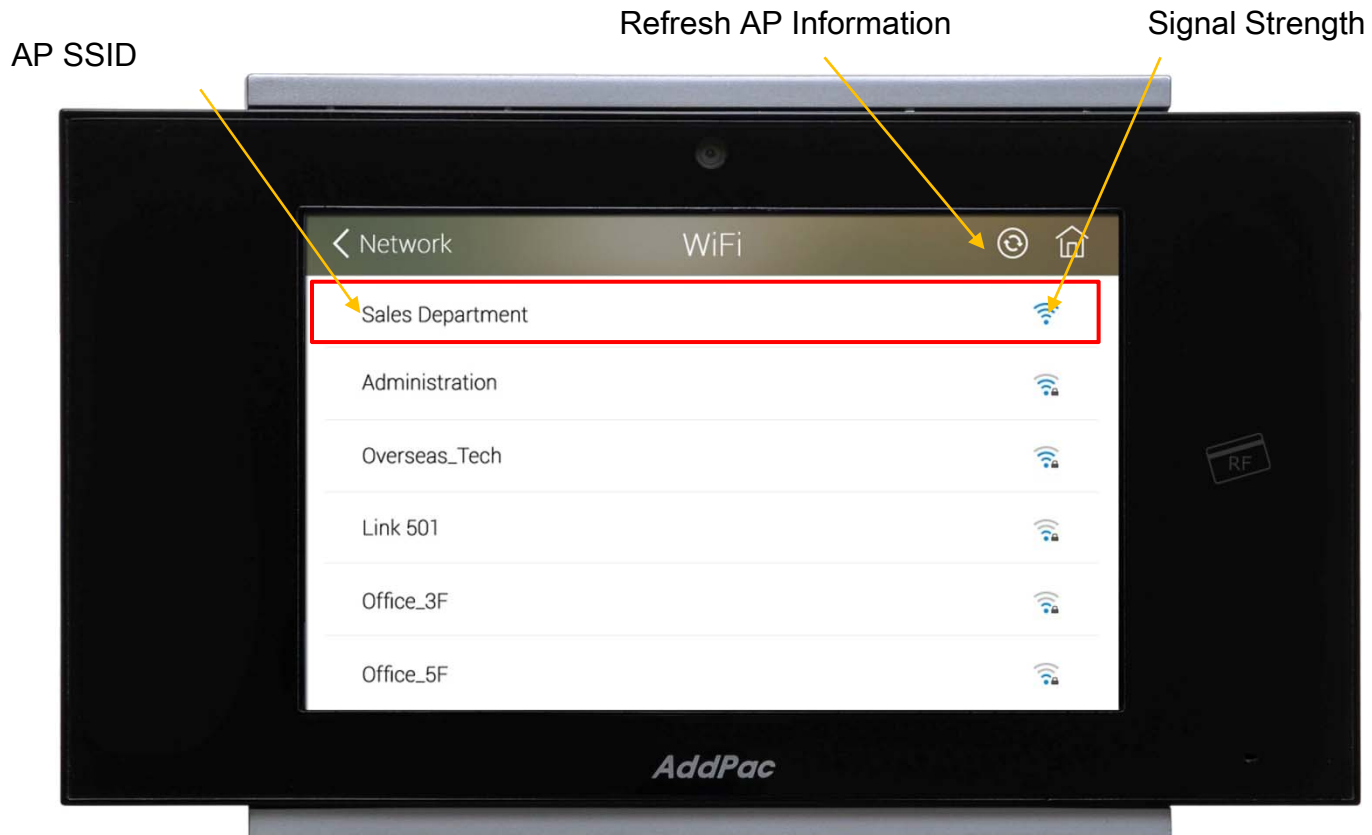

AP-VAC300 7Inch LCD IP Video Door Phone

High Performance IP Video Door Phone Solution

WiFi Configuration (Option)

AddPac

AddPac Technology

2015, Sales and Marketing

Contents

- AP-VAC300 WiFi Network Service Diagram
- AP-VAC300 WiFi Configuration
 - Enable WiFi Interface
 - Search WiFi
 - Set WiFi Profile (Profile Use, Change Encryption, Encryption Lists, Password)
 - Search WiFi (with Selected AP)
 - WiFi Network Information

WiFi Network Diagram

Enable WiFi Interface

Enable WiFi Interface

Search WiFi Interface

Set WiFi Profile

> Profile Use

Set AP Profile use

Set WiFi Profile