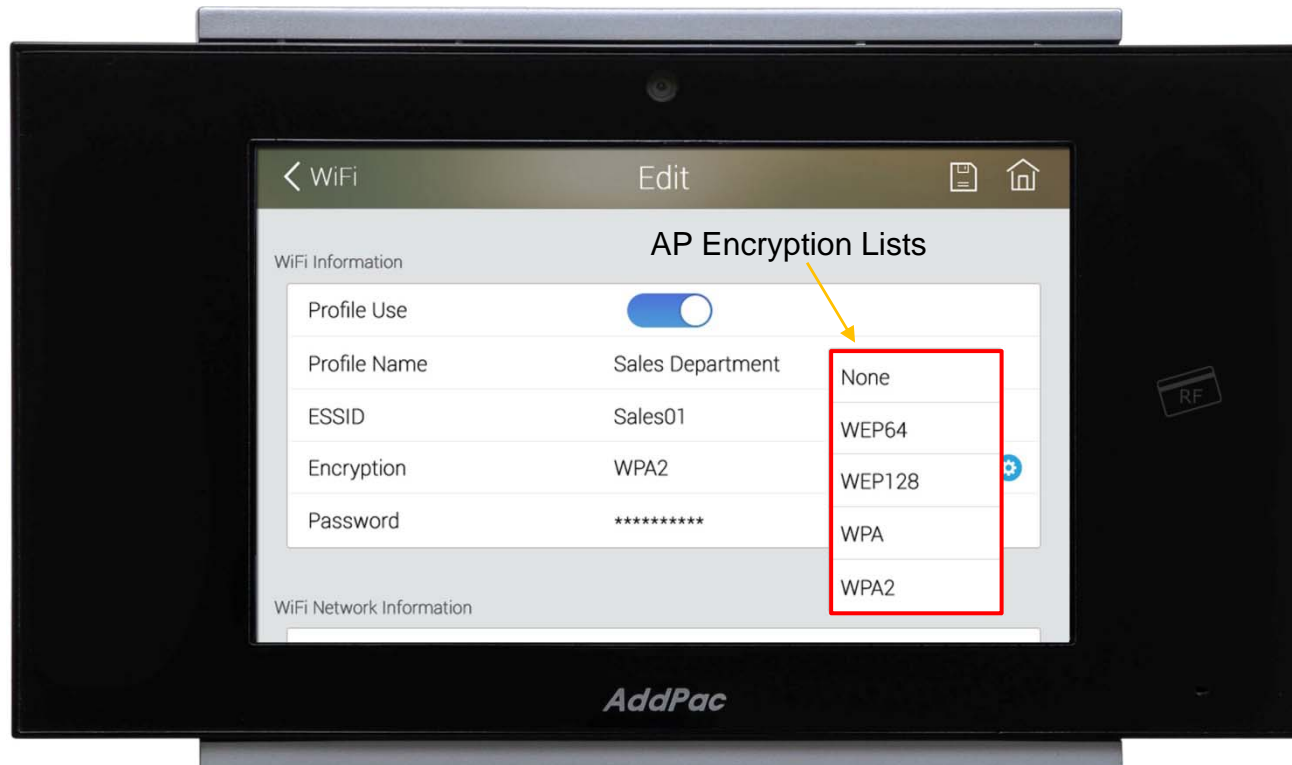

AP-VAC300 7Inch LCD IP Video Door Phone

High Performance IP Video Door Phone Solution

WiFi Configuration (Option)

AddPac

AddPac Technology

2015, Sales and Marketing

Contents

- AP-VAC300 WiFi Network Service Diagram
- AP-VAC300 WiFi Configuration
 - Enable WiFi Interface
 - Search WiFi
 - Set WiFi Profile (Profile Use, Change Encryption, Encryption Lists, Password)
 - Search WiFi (with Selected AP)
 - WiFi Network Information

WiFi Network Diagram

Enable WiFi Interface

Enable WiFi Interface

Search WiFi Interface

Set WiFi Profile

> Profile Use

Set AP Profile use

Set WiFi Profile

> Change Encryption

Set WiFi Profile

> Encryption Lists

Set WiFi Profile

> Password

Save Configuration

Search WiFi (with Selected AP)

Selected WiFi