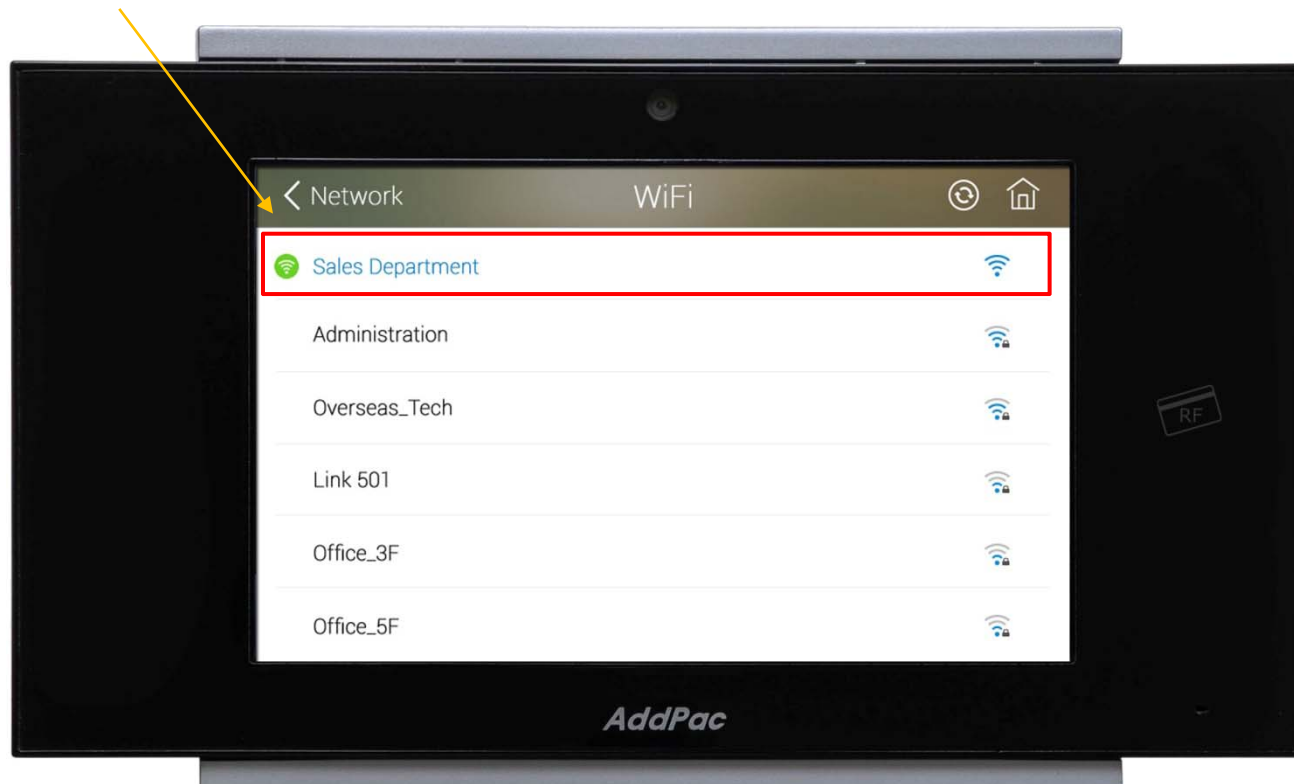

WiFi Network Diagram

Enable WiFi Interface

Enable WiFi Interface

Search WiFi Interface

Set WiFi Profile

> Profile Use

Set AP Profile use

Set WiFi Profile

> Change Encryption

Set WiFi Profile

> Encryption Lists

Set WiFi Profile

> Password

Save Configuration

Search WiFi (with Selected AP)

Selected WiFi