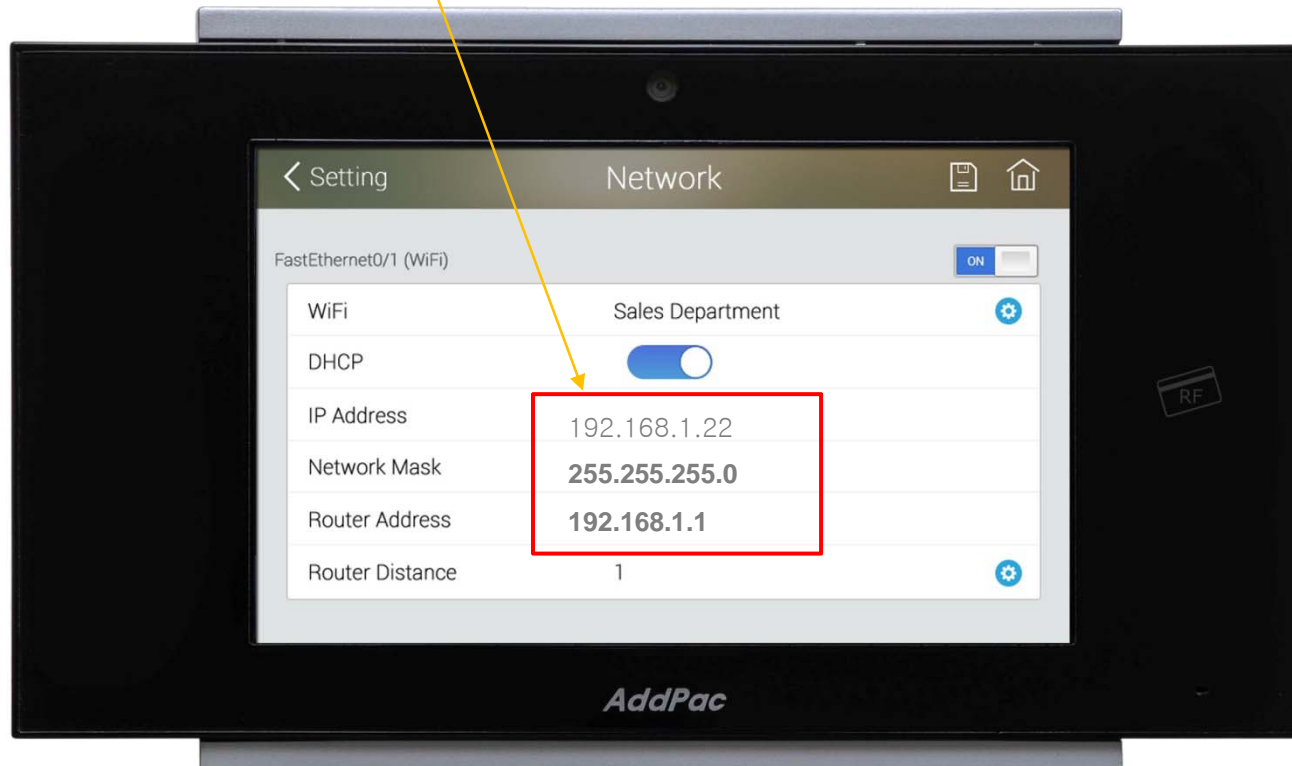

WiFi Network Information

IP Address Information