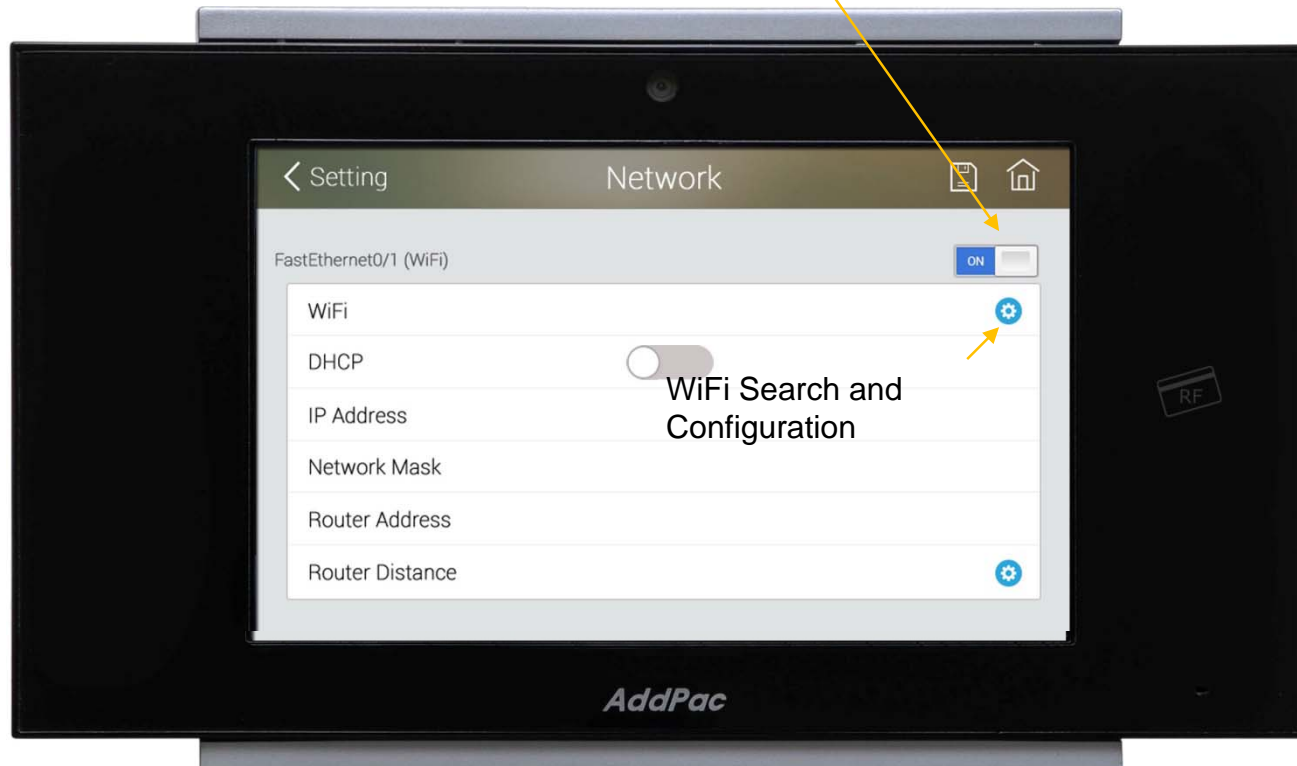

AP-VAC300 7Inch LCD IP Video Door Phone

High Performance IP Video Door Phone Solution

WiFi Configuration (Option)

AddPac

AddPac Technology

2015, Sales and Marketing

Contents

- AP-VAC300 WiFi Network Service Diagram
- AP-VAC300 WiFi Configuration
 - Enable WiFi Interface
 - Search WiFi
 - Set WiFi Profile (Profile Use, Change Encryption, Encryption Lists, Password)
 - Search WiFi (with Selected AP)
 - WiFi Network Information

WiFi Network Diagram

Enable WiFi Interface

Enable WiFi Interface

Search WiFi Interface

Set WiFi Profile

> Profile Use

Set AP Profile use

Set WiFi Profile