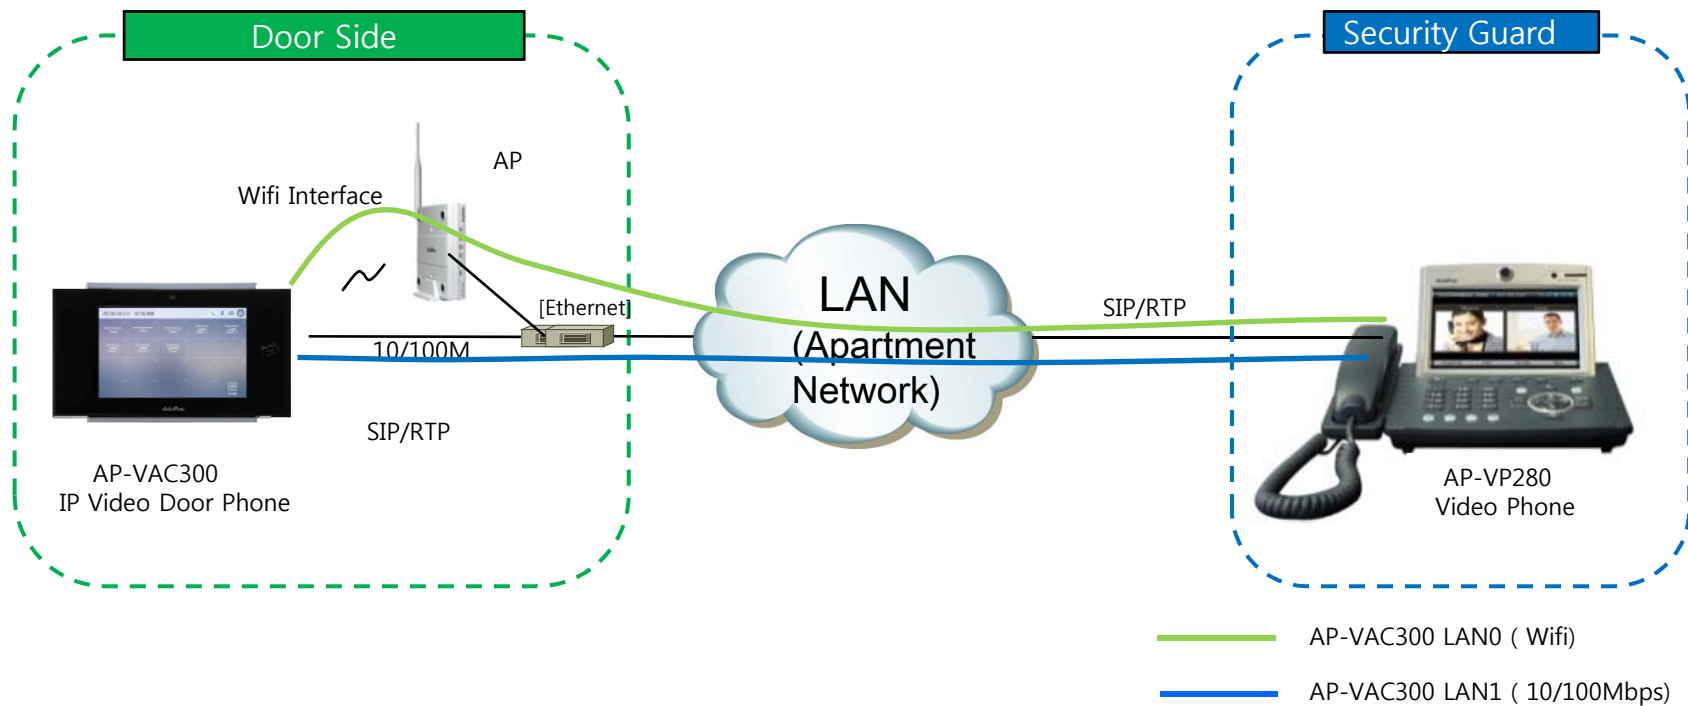

AP-VAC300 7Inch LCD IP Video Door Phone

High Performance IP Video Door Phone Solution

WiFi Configuration (Option)

AddPac

AddPac Technology

2015, Sales and Marketing

Contents

- AP-VAC300 WiFi Network Service Diagram
- AP-VAC300 WiFi Configuration
 - Enable WiFi Interface
 - Search WiFi
 - Set WiFi Profile (Profile Use, Change Encryption, Encryption Lists, Password)
 - Search WiFi (with Selected AP)
 - WiFi Network Information

WiFi Network Diagram

Enable WiFi Interface

Enable WiFi Interface

Search WiFi Interface

Set WiFi Profile

> Profile Use

Set AP Profile use

Set WiFi Profile