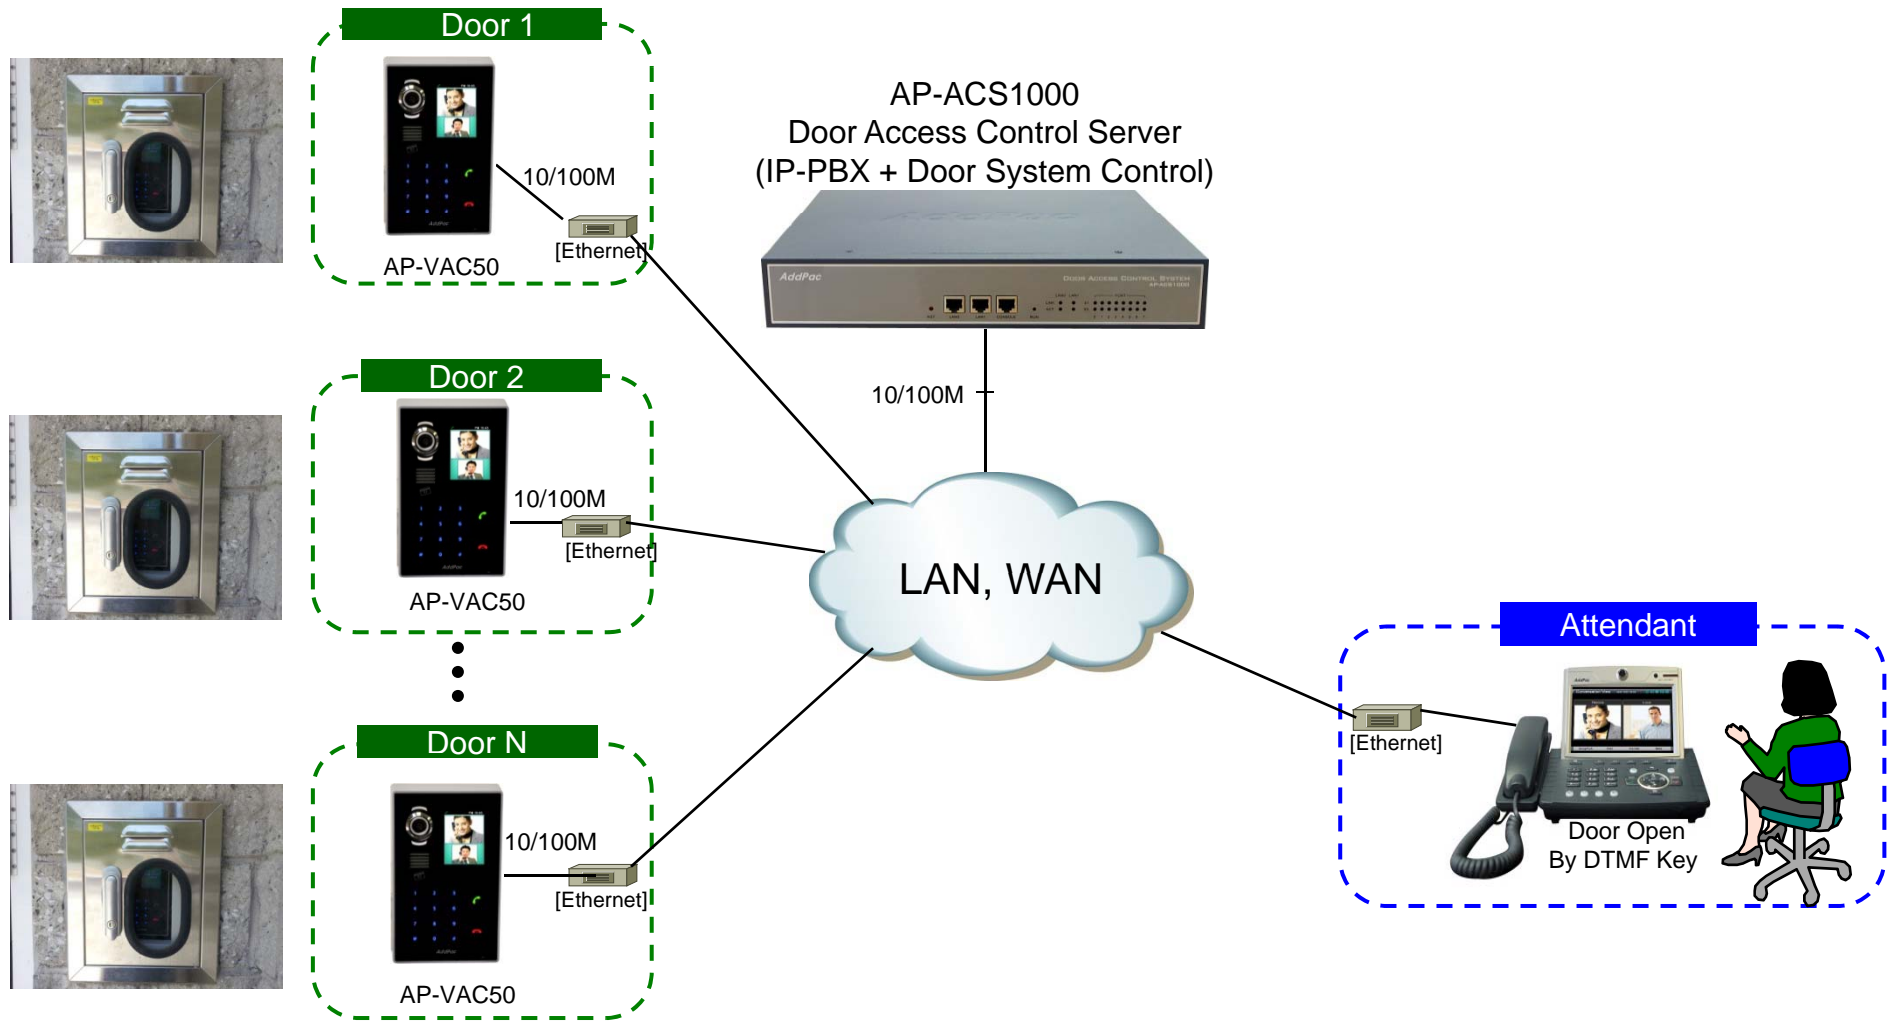

IP Video Door Phone Solution Installation Example (Korea Express Highway Tunnel Maintenance House)

AP-VAC50

AP-VP280

AP-ACS1000
(Door Access Control Server)

AddPac

AddPac Technology

2012, Sales and Marketing

Contents

- Centralized Tunnel Maintenance House Admission Control Network Diagram
- IP Video Door Phone Solution Installation Pictures

Network Diagram

(Tunnel maintenance house admission control)

Network Diagram

Tunnel Maintenance House Wall Mount : IP Video Door Phone

Tunnel Maintenance House Wall Mount : IP Video Door Phone

Thank you!

AddPac Technology Co., Ltd.
Sales and Marketing

Phone +82.2.568.3848 (KOREA)

FAX +82.2.568.3847 (KOREA)