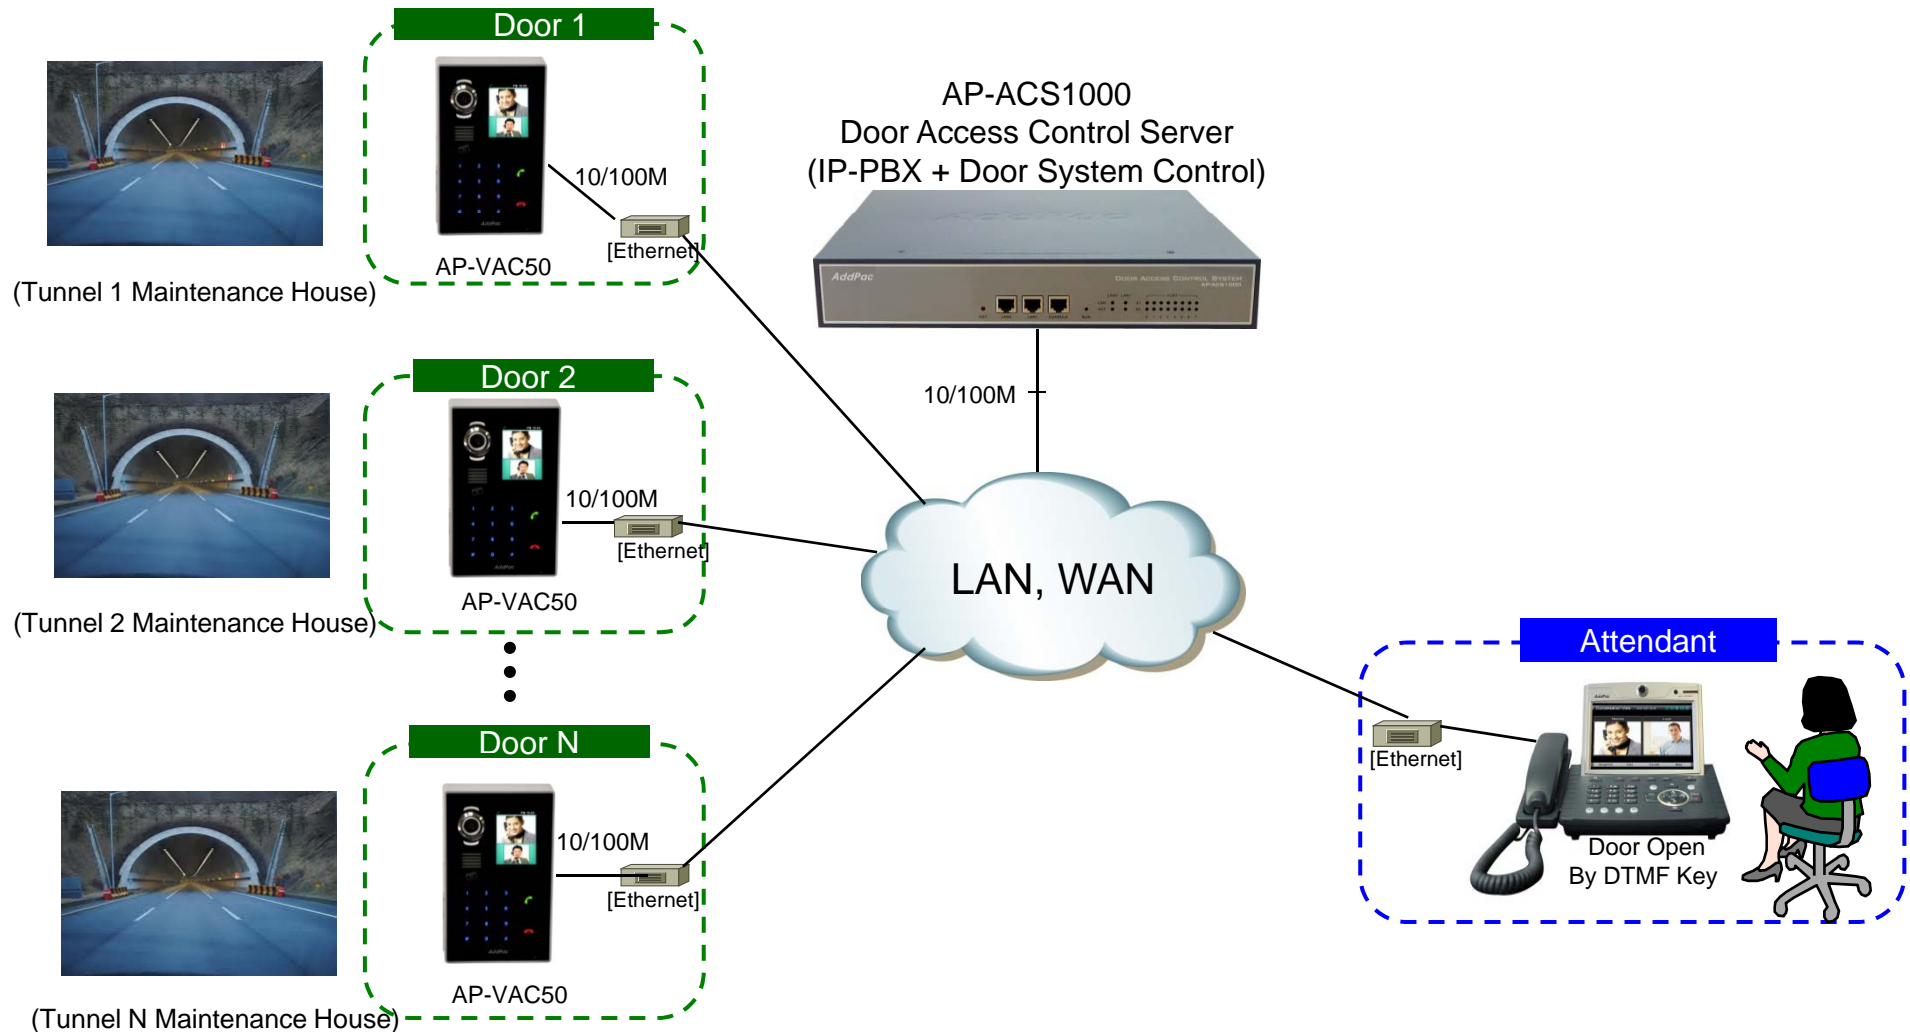

IP Video Door Phone Solution Installation Example (Korea Express Highway Tunnel Maintenance House)

AP-VAC50

AP-VP280

AP-ACS1000
(Door Access Control Server)

AddPac

AddPac Technology

2012, Sales and Marketing

Contents

- Centralized Tunnel Maintenance House Admission Control Network Diagram
- IP Video Door Phone Solution Installation Pictures

Network Diagram

(Tunnel maintenance house admission control)

Network Diagram

Tunnel Maintenance House Wall Mount : IP Video Door Phone

Tunnel Maintenance House Wall Mount : IP Video Door Phone

Thank you!

AddPac Technology Co., Ltd.
Sales and Marketing

Phone +82.2.568.3848 (KOREA)

FAX +82.2.568.3847 (KOREA)