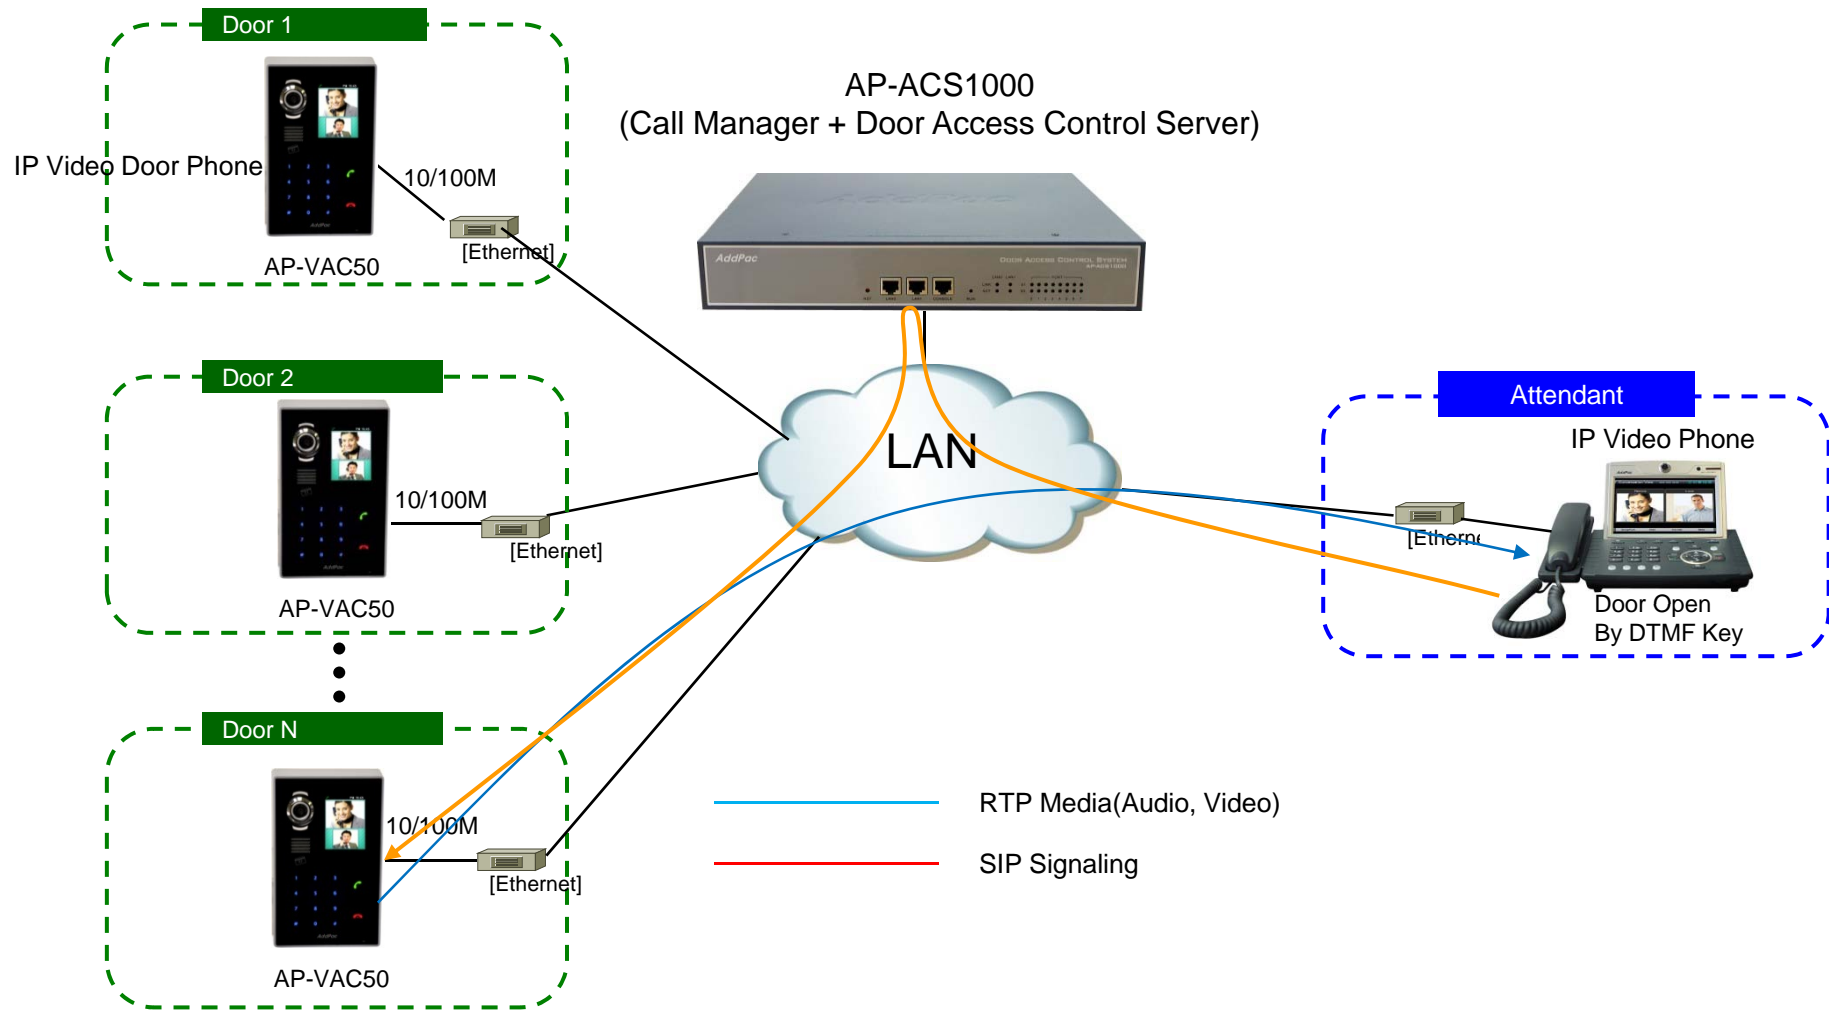

AddPac IP Video Door Phone

IP Video Door Phone Solution
Advantage over Analog Video
Intercom Solution

AddPac

AddPac Technology

2011, Sales and Marketing

Contents

- Network Diagram Comparison
 - Analog based Scheme
 - IP based Scheme
- IP based Video Door Phone Solution Advantage

Analog based Solution Network Diagram

Analog based Solution Network Diagram

IP based Solution Network Diagram

Advantage over Analog based Scheme

- Location Free via Internet
- No Need Full Mesh Line or N : N Video Switch
- Call Transfer, Call Hunting, etc Various Supplementary Service is Possible
- Various Smart Tablet, Phone Application Software
- High Scalability compare with Analog based Scheme
- Fault Tolerant Scheme like as Dual Redundancy is Possible
- Value Added Supplementary Service is Possible
- Interoperable between IP device is very simple and easy if standard protocol/codec is used