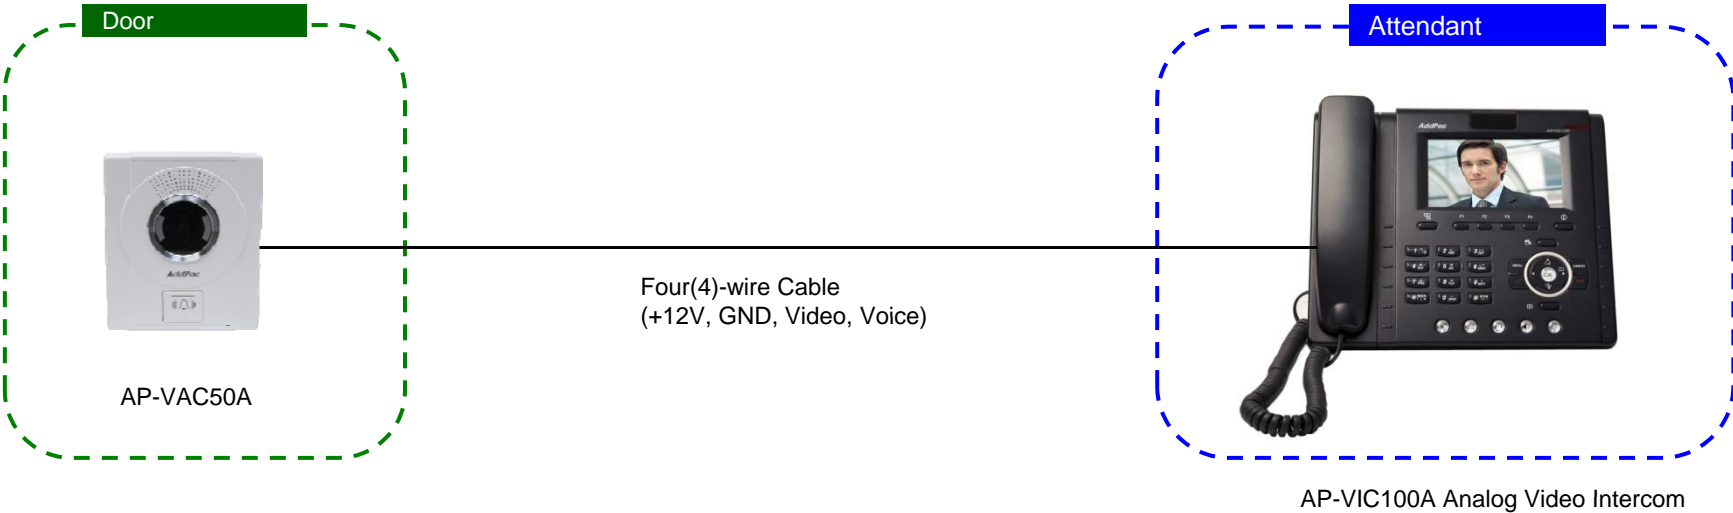

AddPac IP Video Door Phone

IP Video Door Phone Solution
Advantage over Analog Video
Intercom Solution

AddPac

AddPac Technology

2011, Sales and Marketing

Contents

- Network Diagram Comparison
 - Analog based Scheme
 - IP based Scheme
- IP based Video Door Phone Solution Advantage

Analog based Solution Network Diagram

Analog based Solution Network Diagram

IP based Solution Network Diagram

Advantage over Analog based Scheme

- Location Free via Internet
- No Need Full Mesh Line or N : N Video Switch
- Call Transfer, Call Hunting, etc Various Supplementary Service is Possible
- Various Smart Tablet, Phone Application Software
- High Scalability compare with Analog based Scheme
- Fault Tolerant Scheme like as Dual Redundancy is Possible
- Value Added Supplementary Service is Possible
- Interoperable between IP device is very simple and easy if standard protocol/codec is used