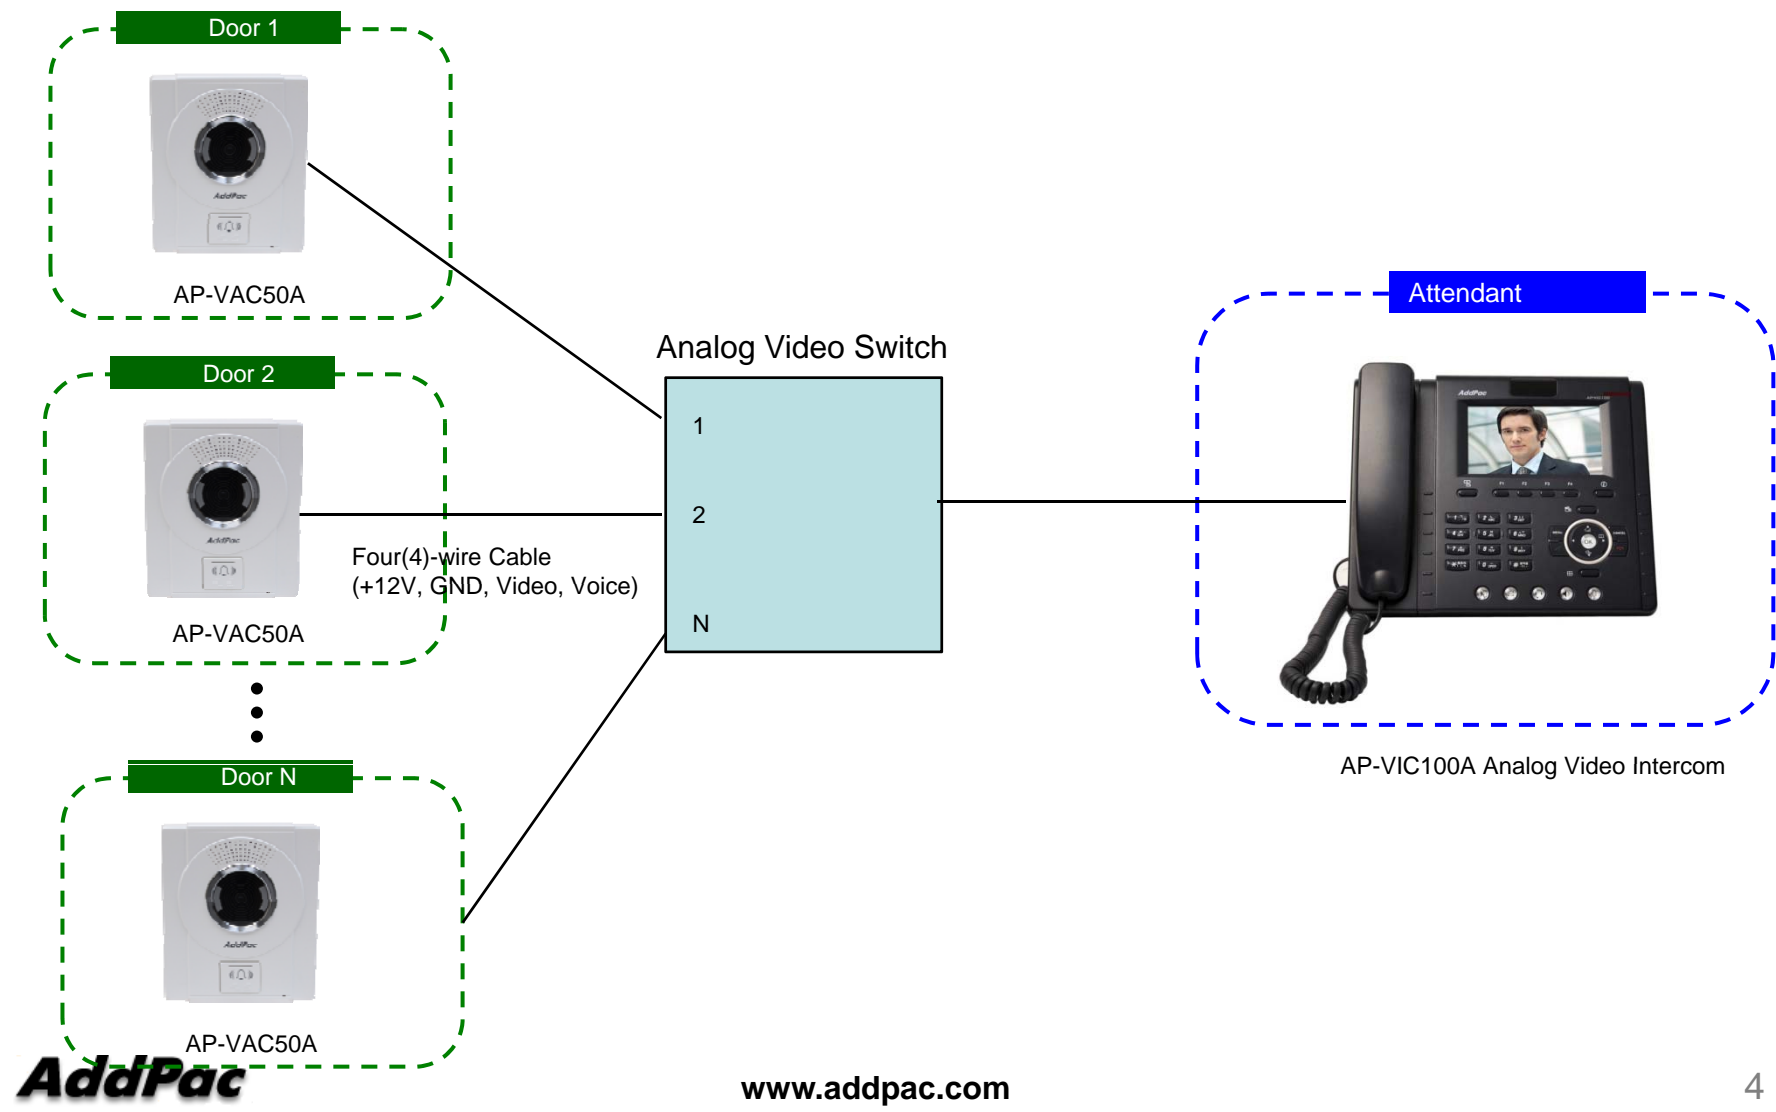

AddPac IP Video Door Phone

IP Video Door Phone Solution
Advantage over Analog Video
Intercom Solution

AddPac

AddPac Technology

2011, Sales and Marketing

Contents

- Network Diagram Comparison
 - Analog based Scheme
 - IP based Scheme
- IP based Video Door Phone Solution Advantage

Analog based Solution Network Diagram

Analog based Solution Network Diagram

IP based Solution Network Diagram

Advantage over Analog based Scheme

- Location Free via Internet
- No Need Full Mesh Line or N : N Video Switch
- Call Transfer, Call Hunting, etc Various Supplementary Service is Possible
- Various Smart Tablet, Phone Application Software
- High Scalability compare with Analog based Scheme
- Fault Tolerant Scheme like as Dual Redundancy is Possible
- Value Added Supplementary Service is Possible
- Interoperable between IP device is very simple and easy if standard protocol/codec is used