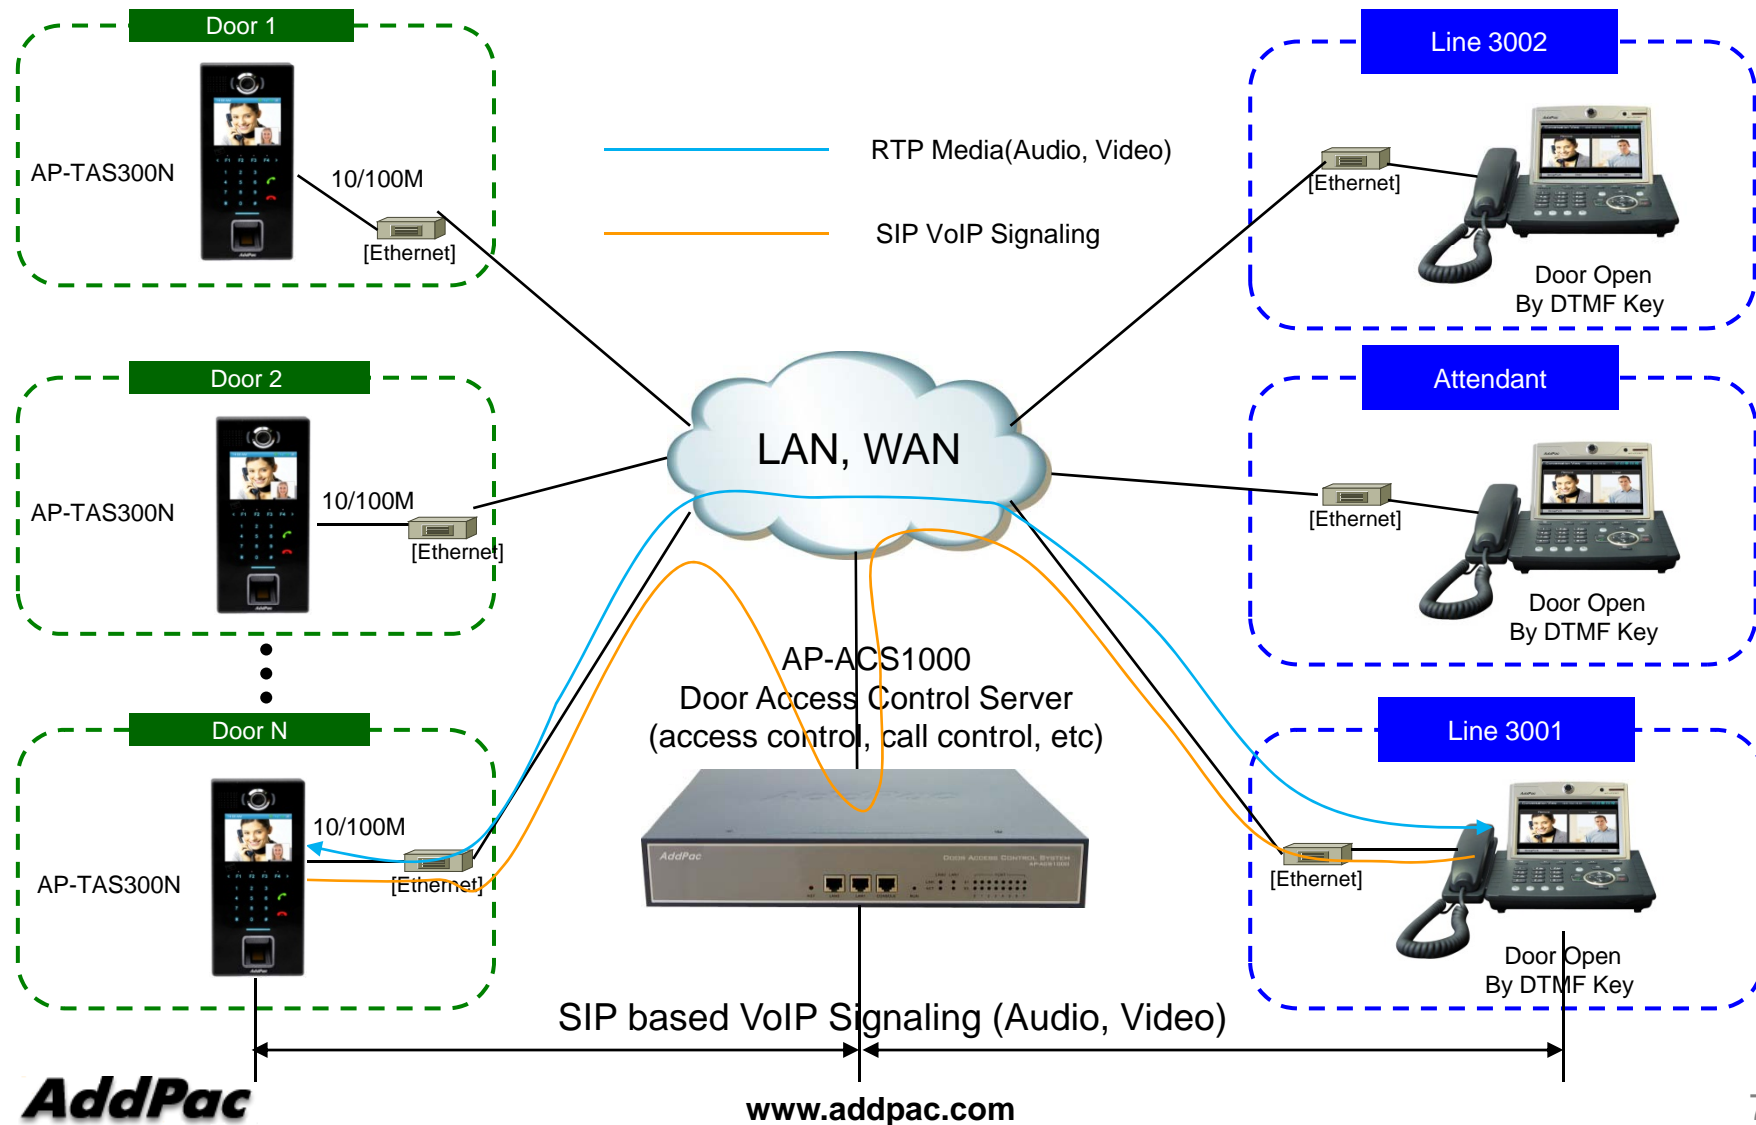

AP-TAS300N

Time and Attendance IP Video Door Phone

High Performance Time & Attendance IP Video Door Phone Solution

RTSP based Network Video
Monitoring for Audio Only Terminals

AddPac

AddPac Technology

2014, Sales and Marketing

www.addpac.com

Contents

- AP-TAS300N Video Service Diagram
 - All IP Solution
 - Legacy PBX
- SIP based Audio/Video Service Diagram
 - Door Attendant Service using IP Video Phone
- RTSP based Video Service Diagram
 - RTSP Video Camera Service with Audio Terminal
 - Door Attendant Service using Analog Phone
 - Door Attendant Service using IP Phone
- RTSP based Network Block Diagram
 - AP-VAC200 Internal S/W Block Diagram
 - RTSP,RTP Video Service Block Diagram
 - RTSP Video Service Block Diagram

AP-TAS300N Video Service Diagram

: All IP Solution

AP-TAS300N Video Service Diagram

: Legacy PBX Environment

SIP based Audio/Video Service Diagram

SIP based Video/Audio Service Diagram

: Door Attendant Service using IP Video Phone

SIP based Video/Audio Service Diagram

: Door Attendant Service using IP Video Phone with IP-PBX

RTSP based Video Service Diagram

RTSP based Video Service

: Door Attendant Service using Audio Terminal

- **Video Camera**
 - RTSP based Video Camera
 - Video and Audio(*) Support
 - Video is disabled when Video Call State
 - Audio is disable when Call State
- **Audio Call with Video Camera**
 - Audio Call with IP Phone
 - Execute VLC Application at User PC
 - Video Monitoring using VLC
 - VLC close when Call is terminated