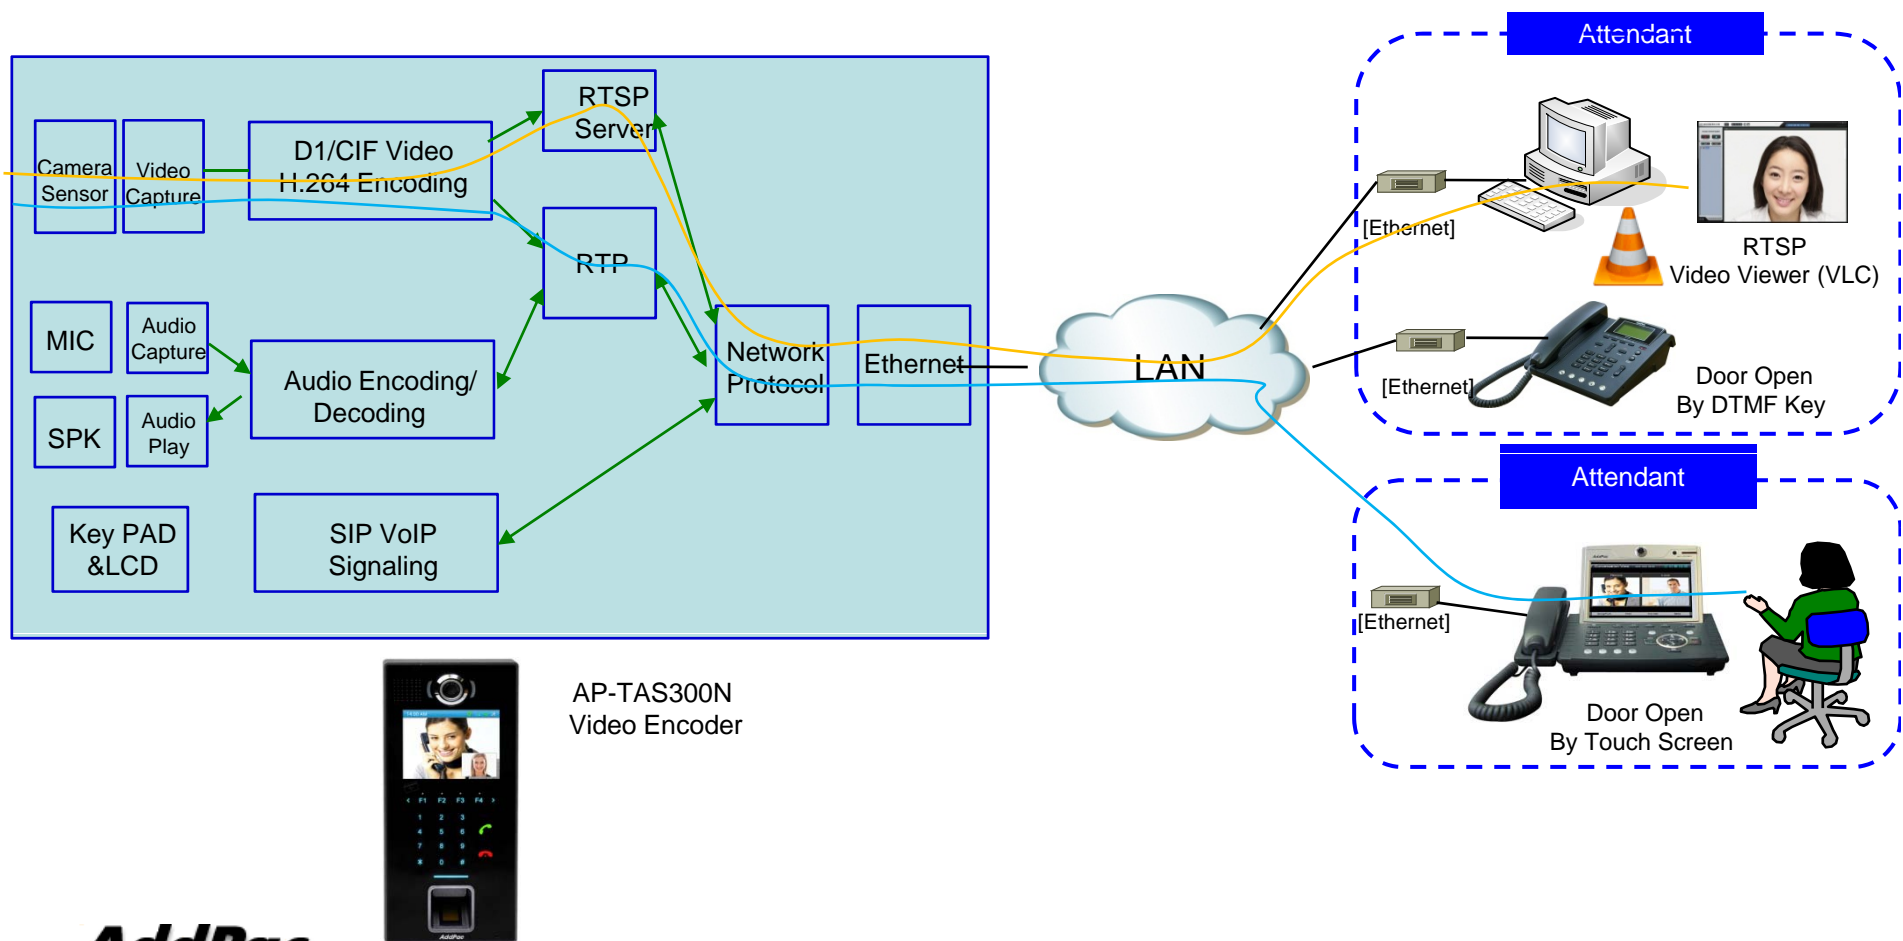

AP-TAS300N Video Service Diagram

: All IP Solution

AP-TAS300N Video Service Diagram

: Legacy PBX Environment

SIP based Audio/Video Service Diagram

SIP based Video/Audio Service Diagram

: Door Attendant Service using IP Video Phone

SIP based Video/Audio Service Diagram

: Door Attendant Service using IP Video Phone with IP-PBX

RTSP based Video Service Diagram

RTSP based Video Service

: Door Attendant Service using Audio Terminal

- **Video Camera**
 - RTSP based Video Camera
 - Video and Audio(*) Support
 - Video is disabled when Video Call State
 - Audio is disable when Call State
- **Audio Call with Video Camera**
 - Audio Call with IP Phone
 - Execute VLC Application at User PC
 - Video Monitoring using VLC
 - VLC close when Call is terminated

RTSP based Video Service Diagram

: Door Attendant Service using Analog Phone

RTSP based Video Service Diagram

: Door Attendant Service using Analog Phone

RTSP based Video Service Diagram

: Door Attendant Service using IP Phone

RTSP based AP-TAS300N Internal Block Diagram

AP-TAS300N Internal S/W Block Diagram

AP-TAS300N
Video Encoder

RTSP/RTP Video Service Block Diagram

RTSP based Network Block Diagram

Thank you!

AddPac Technology Co., Ltd.
Sales and Marketing