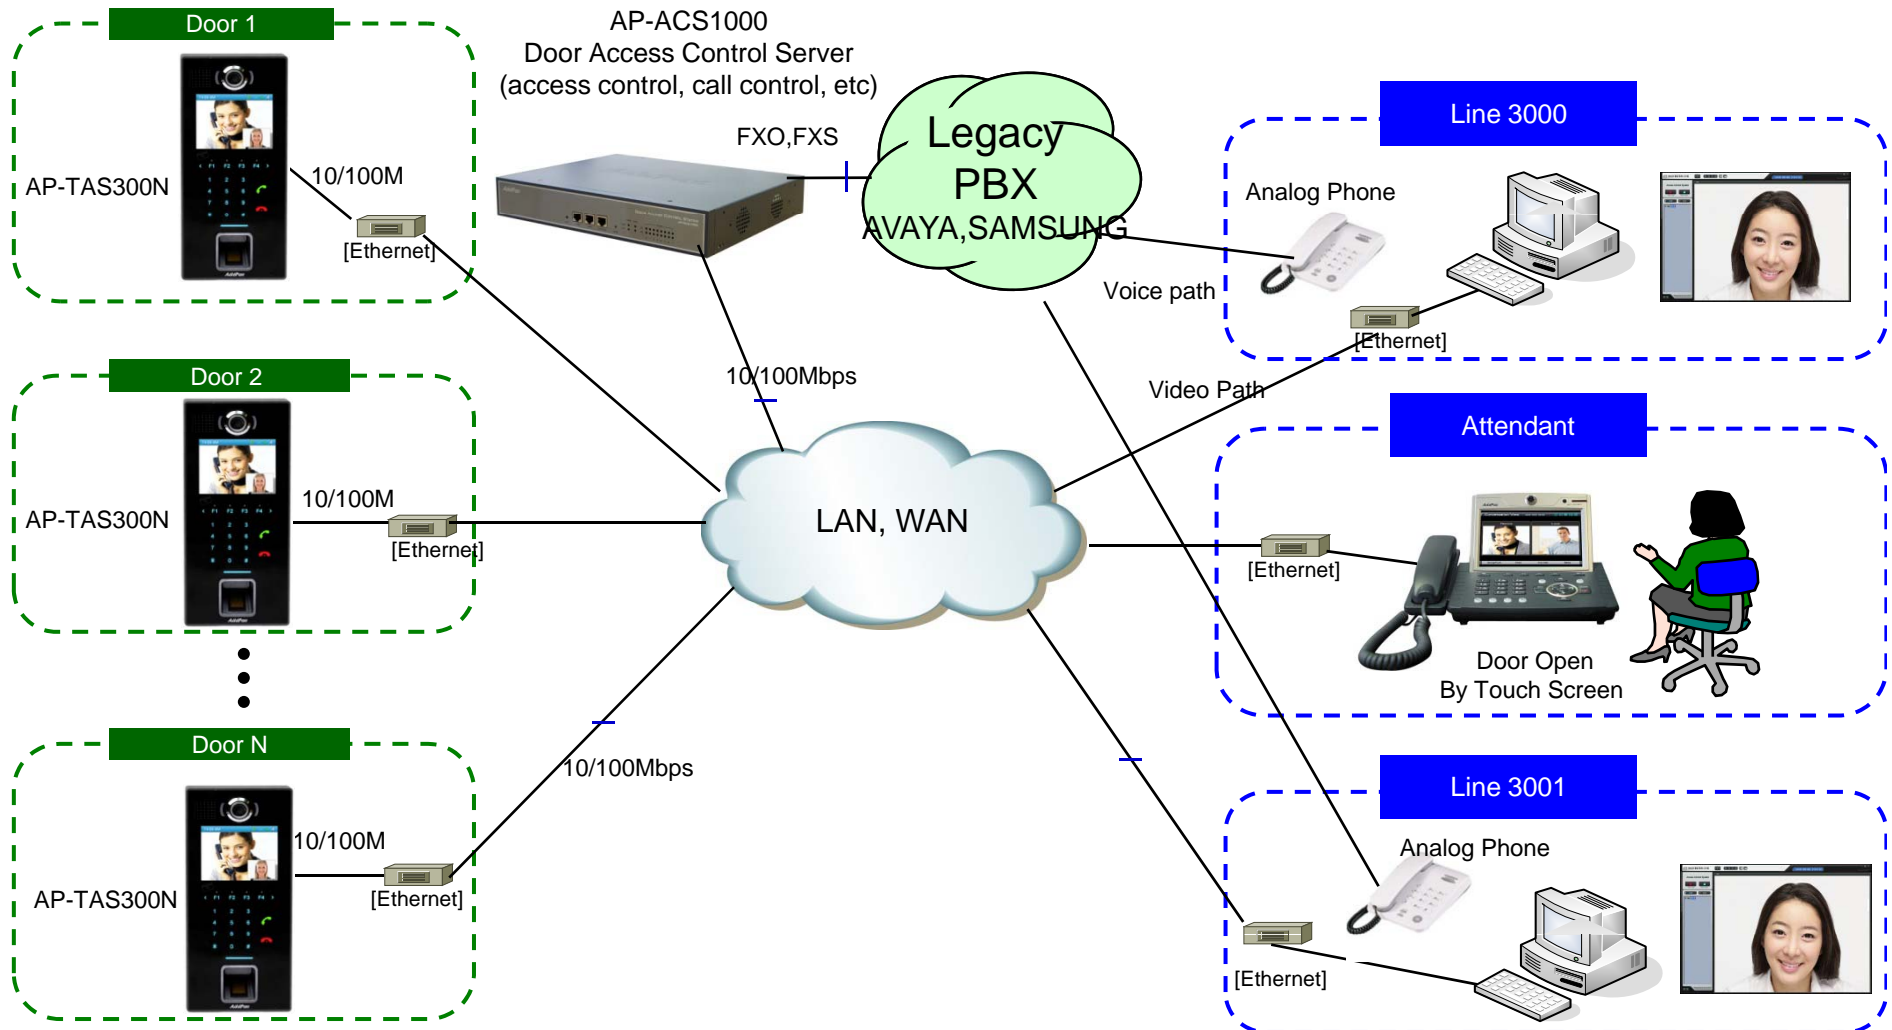

AP-TAS300N

Time and Attendance IP Video Door Phone

High Performance Time & Attendance IP Video Door Phone Solution

RTSP based Network Video
Monitoring for Audio Only Terminals

AddPac

AddPac Technology

2014, Sales and Marketing

www.addpac.com

Contents

- AP-TAS300N Video Service Diagram
 - All IP Solution
 - Legacy PBX
- SIP based Audio/Video Service Diagram
 - Door Attendant Service using IP Video Phone
- RTSP based Video Service Diagram
 - RTSP Video Camera Service with Audio Terminal
 - Door Attendant Service using Analog Phone
 - Door Attendant Service using IP Phone
- RTSP based Network Block Diagram
 - AP-VAC200 Internal S/W Block Diagram
 - RTSP,RTP Video Service Block Diagram
 - RTSP Video Service Block Diagram

AP-TAS300N Video Service Diagram

: All IP Solution

AP-TAS300N Video Service Diagram

: Legacy PBX Environment

SIP based Audio/Video Service Diagram

SIP based Video/Audio Service Diagram

: Door Attendant Service using IP Video Phone

SIP based Video/Audio Service Diagram

: Door Attendant Service using IP Video Phone with IP-PBX

RTSP based Video Service Diagram

RTSP based Video Service

: Door Attendant Service using Audio Terminal

- **Video Camera**
 - RTSP based Video Camera
 - Video and Audio(*) Support
 - Video is disabled when Video Call State
 - Audio is disable when Call State
- **Audio Call with Video Camera**
 - Audio Call with IP Phone
 - Execute VLC Application at User PC
 - Video Monitoring using VLC
 - VLC close when Call is terminated