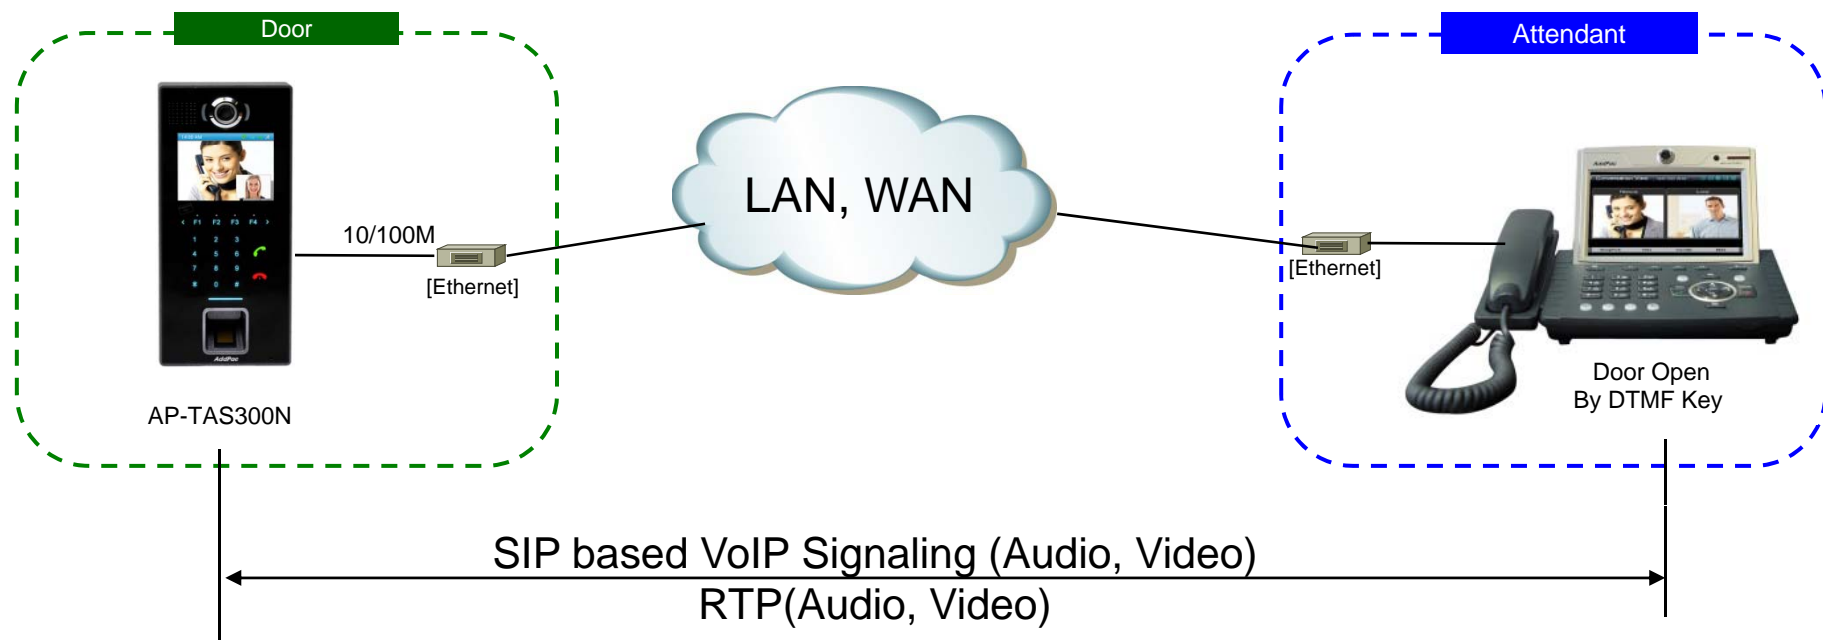

www.addpac.com

Contents

- AP-TAS300N Video Service Diagram
 - All IP Solution
 - Legacy PBX
- SIP based Audio/Video Service Diagram
 - Door Attendant Service using IP Video Phone
- RTSP based Video Service Diagram
 - RTSP Video Camera Service with Audio Terminal
 - Door Attendant Service using Analog Phone
 - Door Attendant Service using IP Phone
- RTSP based Network Block Diagram
 - AP-VAC200 Internal S/W Block Diagram
 - RTSP,RTP Video Service Block Diagram
 - RTSP Video Service Block Diagram

AP-TAS300N Video Service Diagram

: All IP Solution

AP-TAS300N Video Service Diagram

: Legacy PBX Environment

SIP based Audio/Video Service Diagram

SIP based Video/Audio Service Diagram

: Door Attendant Service using IP Video Phone

SIP based Video/Audio Service Diagram

: Door Attendant Service using IP Video Phone with IP-PBX

RTSP based Video Service Diagram

RTSP based Video Service

: Door Attendant Service using Audio Terminal

- **Video Camera**
 - RTSP based Video Camera
 - Video and Audio(*) Support
 - Video is disabled when Video Call State
 - Audio is disable when Call State
- **Audio Call with Video Camera**
 - Audio Call with IP Phone
 - Execute VLC Application at User PC
 - Video Monitoring using VLC
 - VLC close when Call is terminated

RTSP based Video Service Diagram

: Door Attendant Service using Analog Phone

RTSP based Video Service Diagram

: Door Attendant Service using Analog Phone

RTSP based Video Service Diagram

: Door Attendant Service using IP Phone