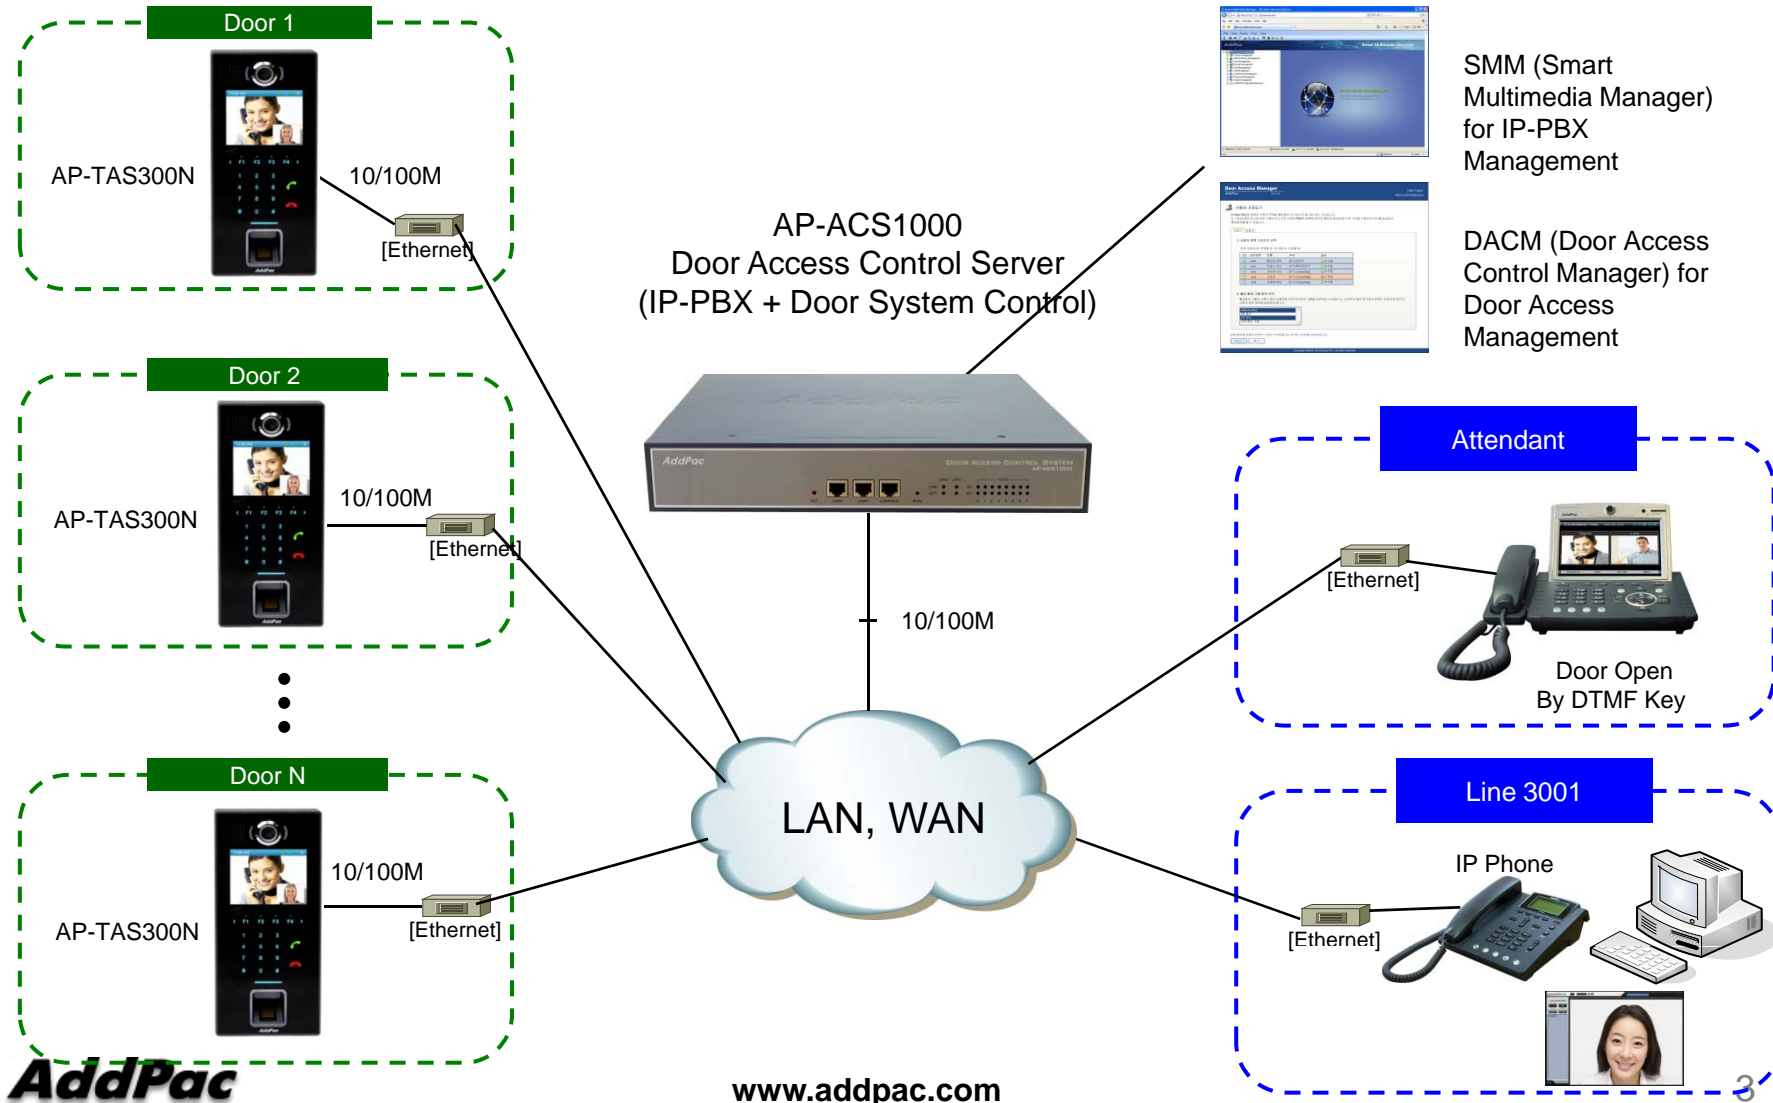

AP-TAS300N

Time and Attendance IP Video Door Phone

High Performance Time & Attendance IP Video Door Phone Solution

RTSP based Network Video
Monitoring for Audio Only Terminals

AddPac

AddPac Technology

2014, Sales and Marketing

www.addpac.com

Contents

- AP-TAS300N Video Service Diagram
 - All IP Solution
 - Legacy PBX
- SIP based Audio/Video Service Diagram
 - Door Attendant Service using IP Video Phone
- RTSP based Video Service Diagram
 - RTSP Video Camera Service with Audio Terminal
 - Door Attendant Service using Analog Phone
 - Door Attendant Service using IP Phone
- RTSP based Network Block Diagram
 - AP-VAC200 Internal S/W Block Diagram
 - RTSP,RTP Video Service Block Diagram
 - RTSP Video Service Block Diagram

AP-TAS300N Video Service Diagram

: All IP Solution

AP-TAS300N Video Service Diagram

: Legacy PBX Environment

SIP based Audio/Video Service Diagram

SIP based Video/Audio Service Diagram

: Door Attendant Service using IP Video Phone

SIP based Video/Audio Service Diagram

: Door Attendant Service using IP Video Phone with IP-PBX

RTSP based Video Service Diagram

RTSP based Video Service

: Door Attendant Service using Audio Terminal

- **Video Camera**
 - RTSP based Video Camera
 - Video and Audio(*) Support
 - Video is disabled when Video Call State
 - Audio is disable when Call State
- **Audio Call with Video Camera**
 - Audio Call with IP Phone
 - Execute VLC Application at User PC
 - Video Monitoring using VLC
 - VLC close when Call is terminated