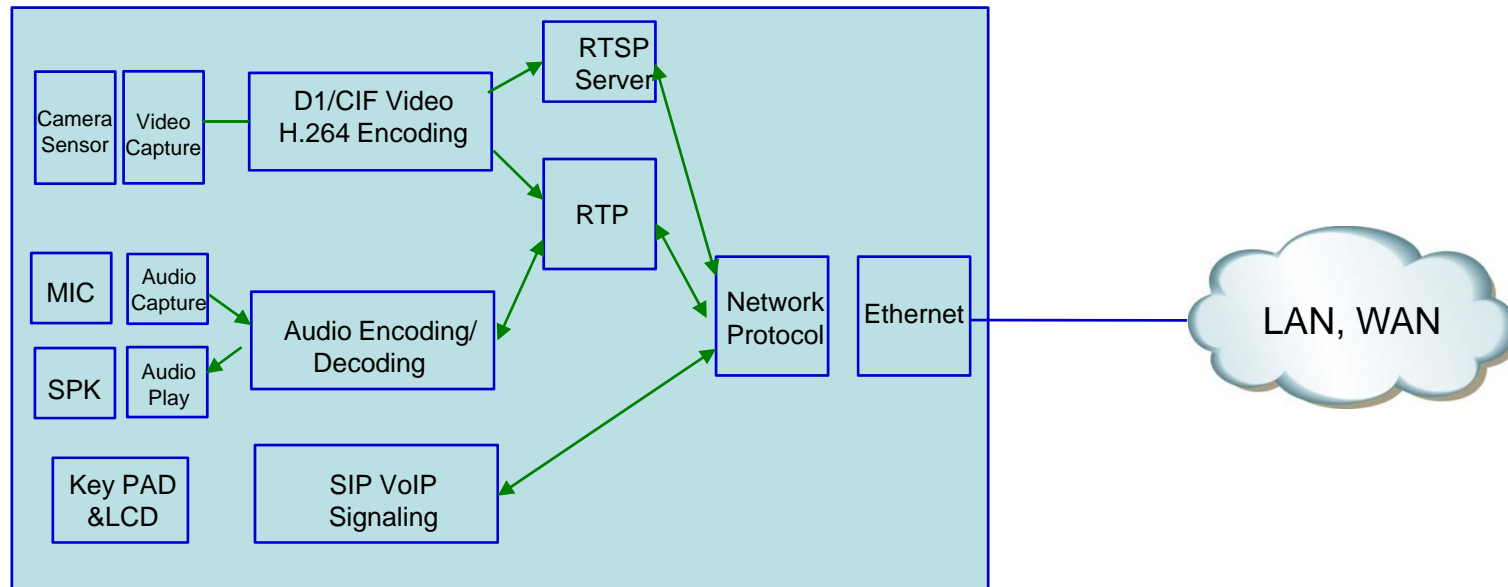

SIP based Video/Audio Service Diagram

: Door Attendant Service using IP Video Phone with IP-PBX

RTSP based Video Service Diagram

RTSP based Video Service

: Door Attendant Service using Audio Terminal

- **Video Camera**
 - RTSP based Video Camera
 - Video and Audio(*) Support
 - Video is disabled when Video Call State
 - Audio is disable when Call State
- **Audio Call with Video Camera**
 - Audio Call with IP Phone
 - Execute VLC Application at User PC
 - Video Monitoring using VLC
 - VLC close when Call is terminated

RTSP based Video Service Diagram

: Door Attendant Service using Analog Phone

RTSP based Video Service Diagram

: Door Attendant Service using Analog Phone

RTSP based Video Service Diagram

: Door Attendant Service using IP Phone

RTSP based AP-TAS300N Internal Block Diagram

AP-TAS300N Internal S/W Block Diagram

AP-TAS300N
Video Encoder

RTSP/RTP Video Service Block Diagram

RTSP based Network Block Diagram

Thank you!

AddPac Technology Co., Ltd.
Sales and Marketing