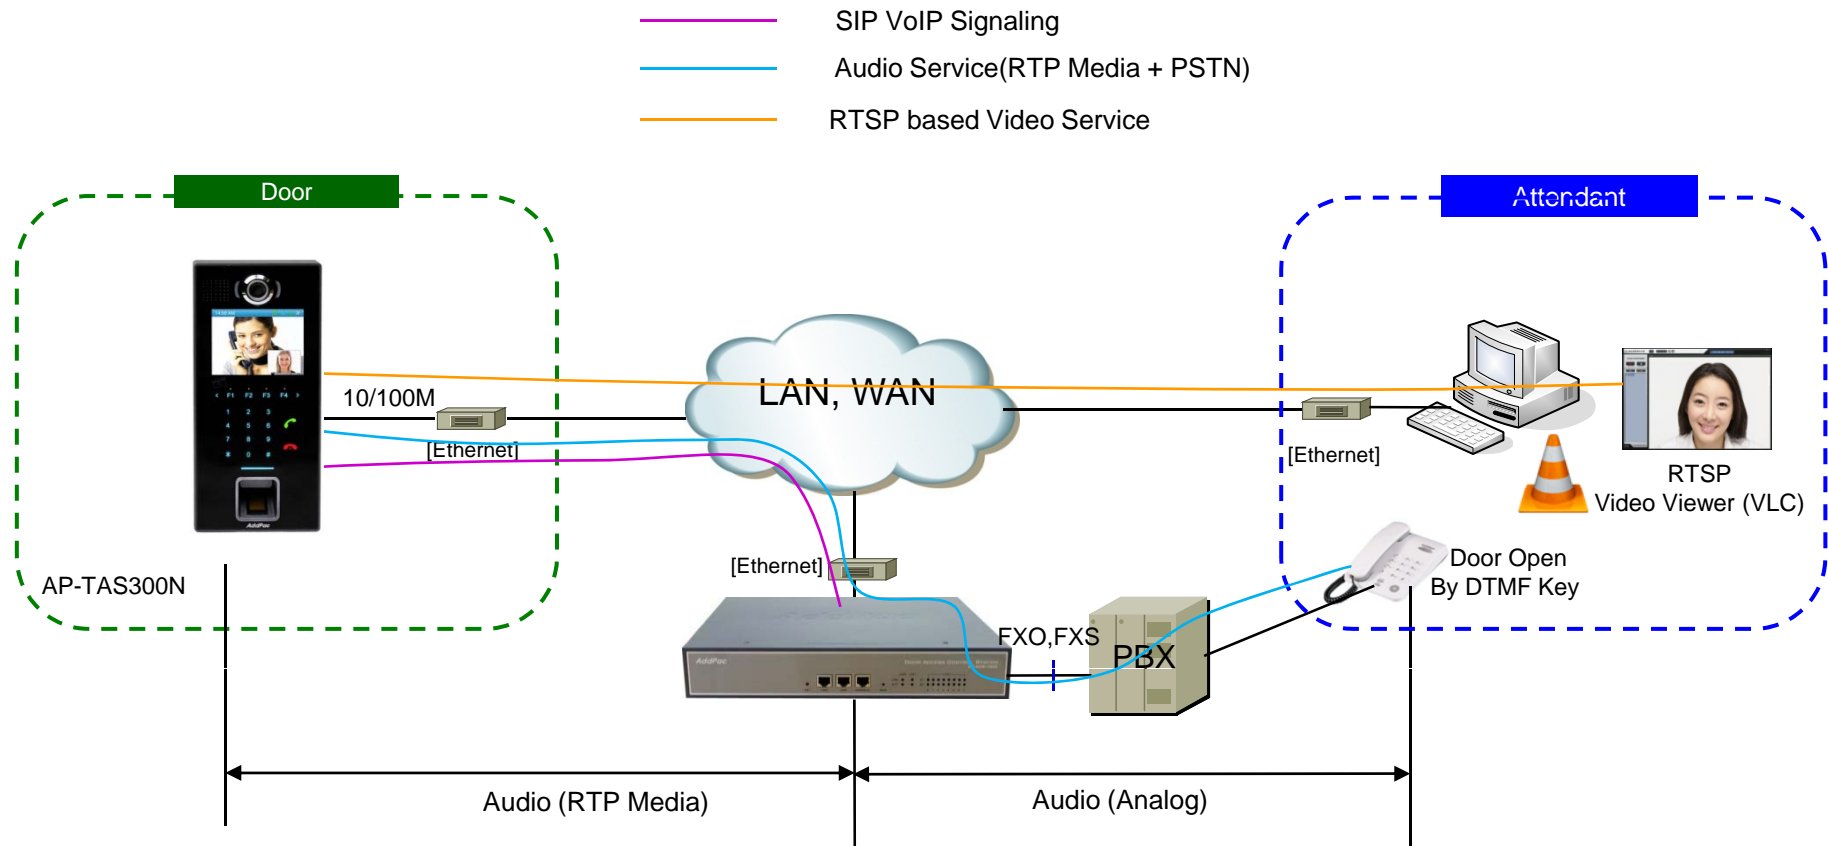

www.addpac.com

Contents

- AP-TAS300N Video Service Diagram
 - All IP Solution
 - Legacy PBX
- SIP based Audio/Video Service Diagram
 - Door Attendant Service using IP Video Phone
- RTSP based Video Service Diagram
 - RTSP Video Camera Service with Audio Terminal
 - Door Attendant Service using Analog Phone
 - Door Attendant Service using IP Phone
- RTSP based Network Block Diagram
 - AP-VAC200 Internal S/W Block Diagram
 - RTSP,RTP Video Service Block Diagram
 - RTSP Video Service Block Diagram

AP-TAS300N Video Service Diagram

: All IP Solution

AP-TAS300N Video Service Diagram

: Legacy PBX Environment

SIP based Audio/Video Service Diagram

SIP based Video/Audio Service Diagram

: Door Attendant Service using IP Video Phone

SIP based Video/Audio Service Diagram

: Door Attendant Service using IP Video Phone with IP-PBX

RTSP based Video Service Diagram

RTSP based Video Service

: Door Attendant Service using Audio Terminal

- **Video Camera**
 - RTSP based Video Camera
 - Video and Audio(*) Support
 - Video is disabled when Video Call State
 - Audio is disable when Call State
- **Audio Call with Video Camera**
 - Audio Call with IP Phone
 - Execute VLC Application at User PC
 - Video Monitoring using VLC
 - VLC close when Call is terminated

RTSP based Video Service Diagram

: Door Attendant Service using Analog Phone

RTSP based Video Service Diagram

: Door Attendant Service using Analog Phone

RTSP based Video Service Diagram

: Door Attendant Service using IP Phone