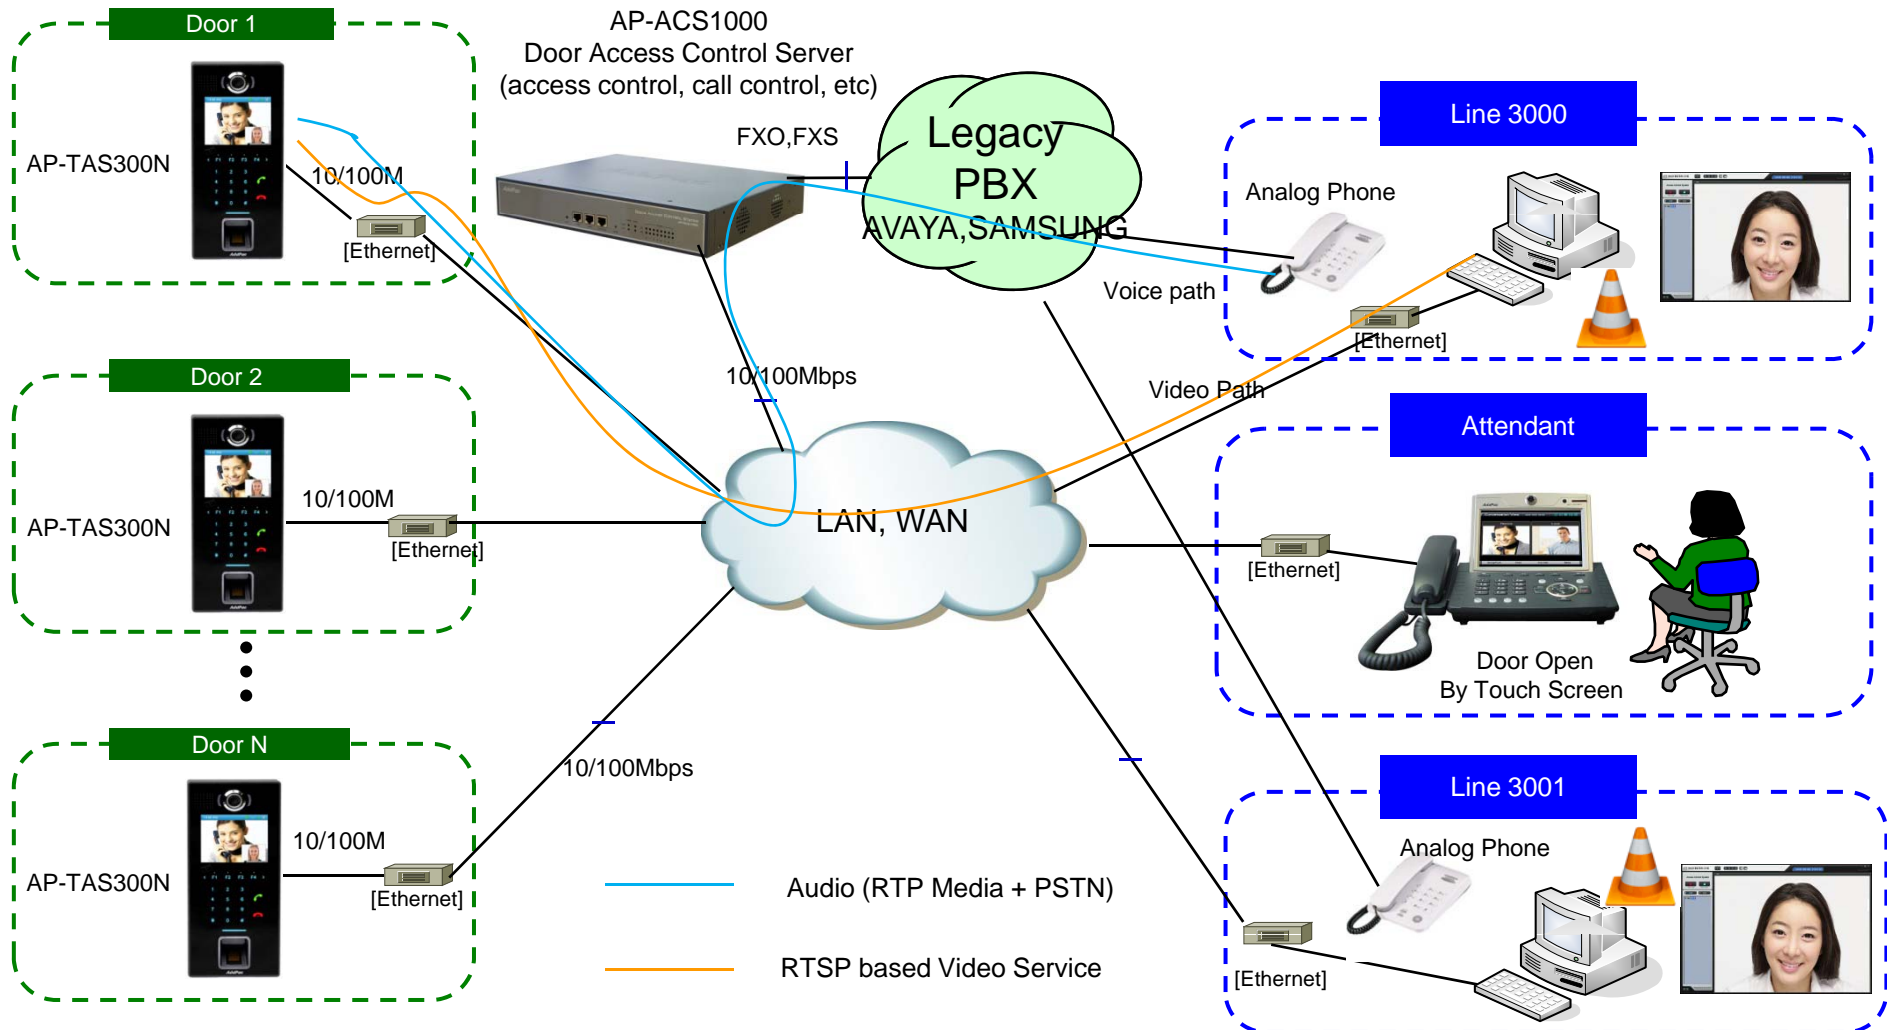

www.addpac.com

Contents

- AP-TAS300N Video Service Diagram
 - All IP Solution
 - Legacy PBX
- SIP based Audio/Video Service Diagram
 - Door Attendant Service using IP Video Phone
- RTSP based Video Service Diagram
 - RTSP Video Camera Service with Audio Terminal
 - Door Attendant Service using Analog Phone
 - Door Attendant Service using IP Phone
- RTSP based Network Block Diagram
 - AP-VAC200 Internal S/W Block Diagram
 - RTSP,RTP Video Service Block Diagram
 - RTSP Video Service Block Diagram

AP-TAS300N Video Service Diagram

: All IP Solution

AP-TAS300N Video Service Diagram

: Legacy PBX Environment

SIP based Audio/Video Service Diagram

SIP based Video/Audio Service Diagram

: Door Attendant Service using IP Video Phone

SIP based Video/Audio Service Diagram

: Door Attendant Service using IP Video Phone with IP-PBX

RTSP based Video Service Diagram

RTSP based Video Service

: Door Attendant Service using Audio Terminal

- **Video Camera**
 - RTSP based Video Camera
 - Video and Audio(*) Support
 - Video is disabled when Video Call State
 - Audio is disable when Call State
- **Audio Call with Video Camera**
 - Audio Call with IP Phone
 - Execute VLC Application at User PC
 - Video Monitoring using VLC
 - VLC close when Call is terminated

RTSP based Video Service Diagram

: Door Attendant Service using Analog Phone

RTSP based Video Service Diagram

: Door Attendant Service using Analog Phone

RTSP based Video Service Diagram

: Door Attendant Service using IP Phone