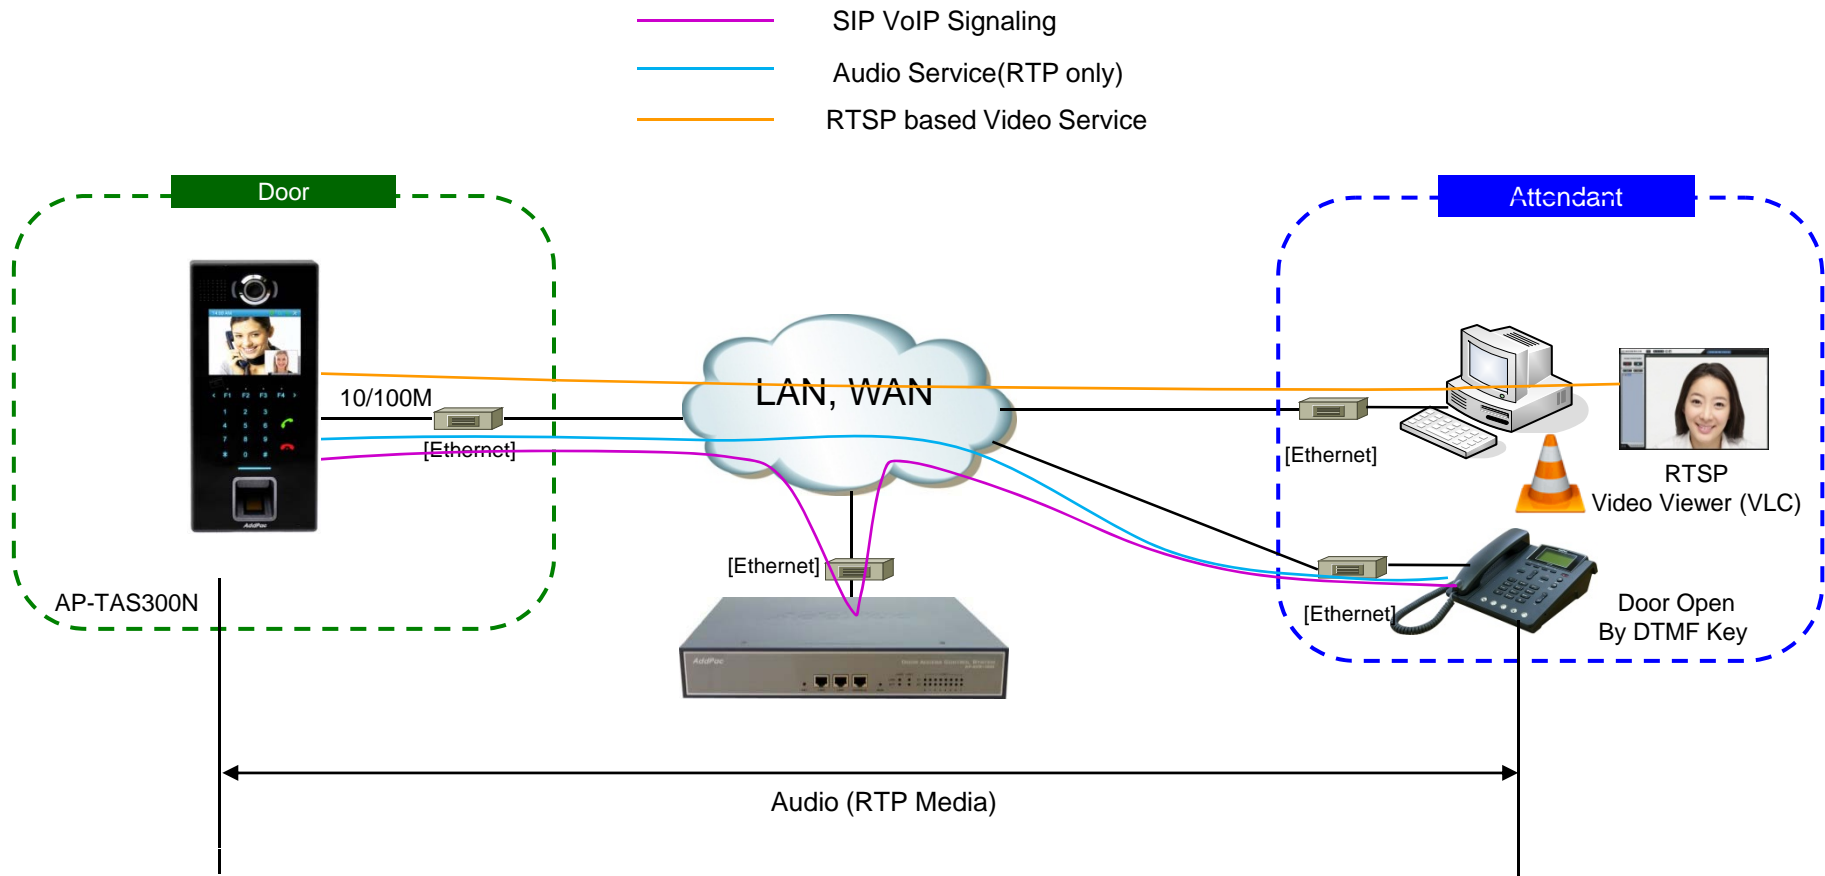

AP-TAS300N Video Service Diagram

: All IP Solution

AP-TAS300N Video Service Diagram

: Legacy PBX Environment

SIP based Audio/Video Service Diagram

SIP based Video/Audio Service Diagram

: Door Attendant Service using IP Video Phone

SIP based Video/Audio Service Diagram

: Door Attendant Service using IP Video Phone with IP-PBX

RTSP based Video Service Diagram

RTSP based Video Service

: Door Attendant Service using Audio Terminal

- **Video Camera**
 - RTSP based Video Camera
 - Video and Audio(*) Support
 - Video is disabled when Video Call State
 - Audio is disable when Call State
- **Audio Call with Video Camera**
 - Audio Call with IP Phone
 - Execute VLC Application at User PC
 - Video Monitoring using VLC
 - VLC close when Call is terminated

RTSP based Video Service Diagram

: Door Attendant Service using Analog Phone

RTSP based Video Service Diagram

: Door Attendant Service using Analog Phone

RTSP based Video Service Diagram

: Door Attendant Service using IP Phone

RTSP based AP-TAS300N Internal Block Diagram

AP-TAS300N Internal S/W Block Diagram

AP-TAS300N
Video Encoder

RTSP/RTP Video Service Block Diagram

RTSP based Network Block Diagram

Thank you!

AddPac Technology Co., Ltd.
Sales and Marketing