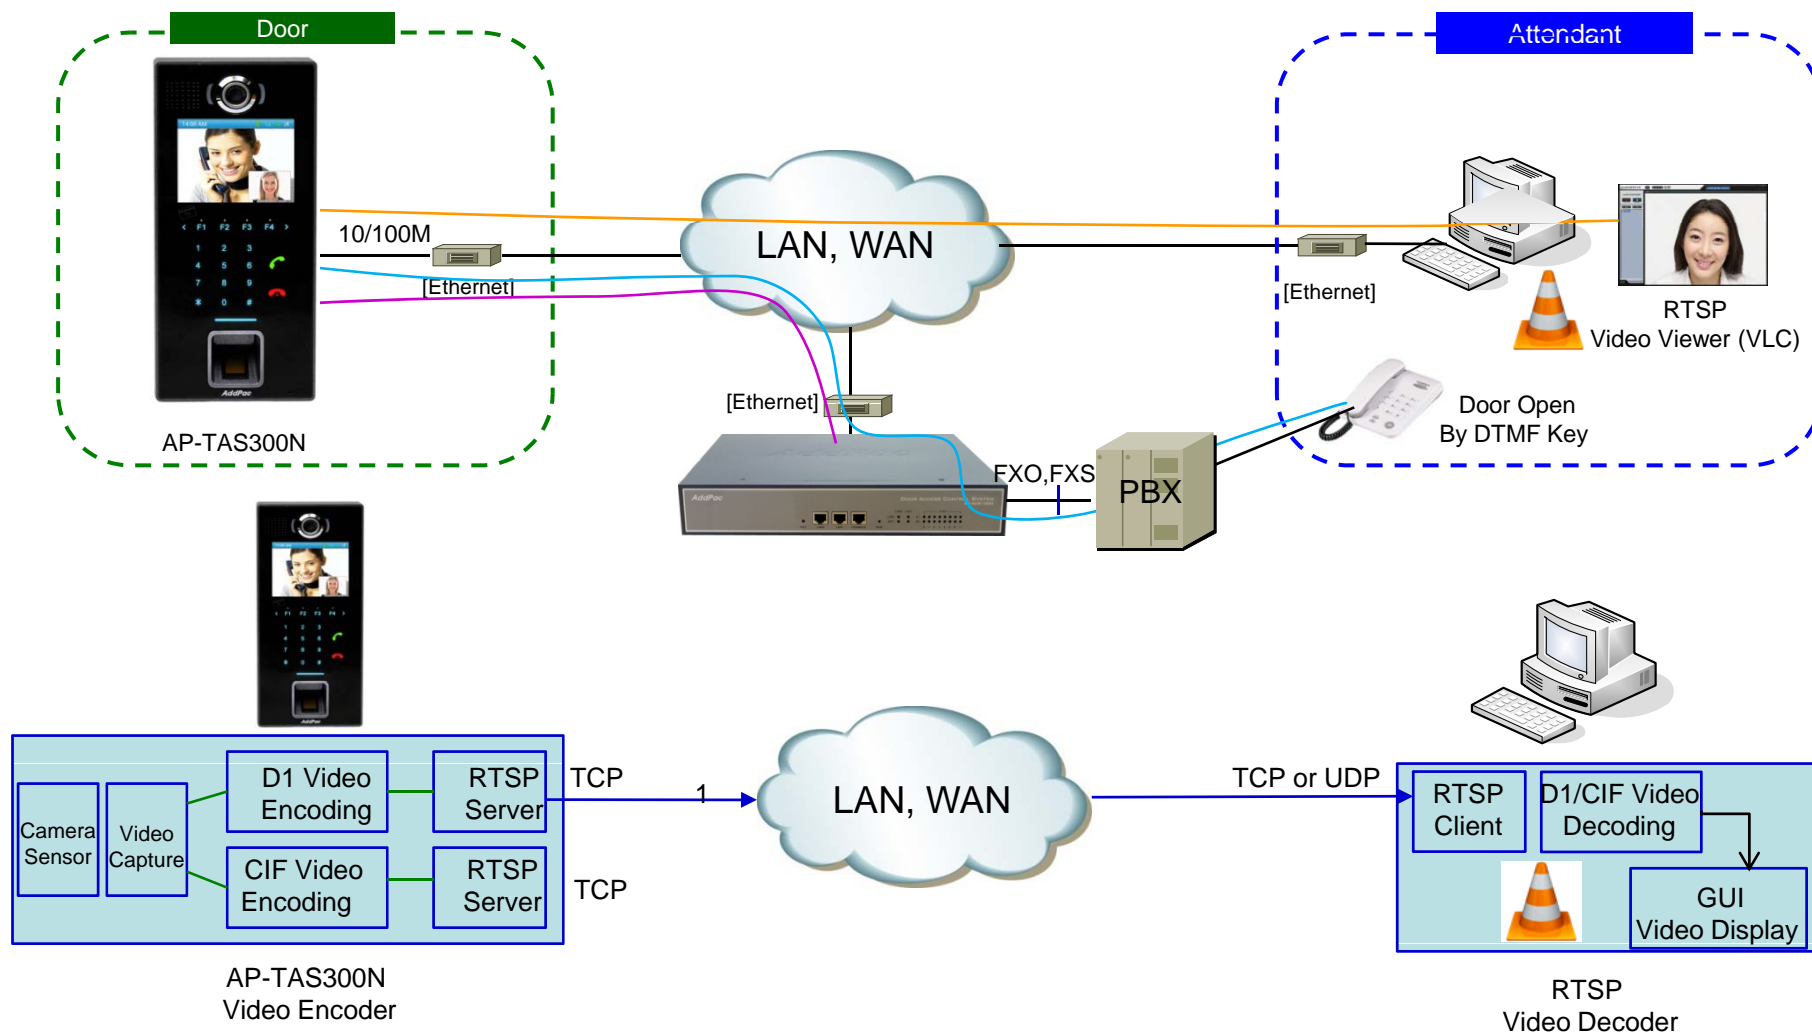

AP-TAS300N Video Service Diagram

: All IP Solution

AP-TAS300N Video Service Diagram

: Legacy PBX Environment

SIP based Audio/Video Service Diagram

SIP based Video/Audio Service Diagram

: Door Attendant Service using IP Video Phone

SIP based Video/Audio Service Diagram

: Door Attendant Service using IP Video Phone with IP-PBX

RTSP based Video Service Diagram

RTSP based Video Service

: Door Attendant Service using Audio Terminal

- **Video Camera**
 - RTSP based Video Camera
 - Video and Audio(*) Support
 - Video is disabled when Video Call State
 - Audio is disable when Call State
- **Audio Call with Video Camera**
 - Audio Call with IP Phone
 - Execute VLC Application at User PC
 - Video Monitoring using VLC
 - VLC close when Call is terminated

RTSP based Video Service Diagram

: Door Attendant Service using Analog Phone

RTSP based Video Service Diagram

: Door Attendant Service using Analog Phone

RTSP based Video Service Diagram

: Door Attendant Service using IP Phone

RTSP based AP-TAS300N Internal Block Diagram

AP-TAS300N Internal S/W Block Diagram

AP-TAS300N
Video Encoder

RTSP/RTP Video Service Block Diagram

RTSP based Network Block Diagram

Thank you!

AddPac Technology Co., Ltd.
Sales and Marketing