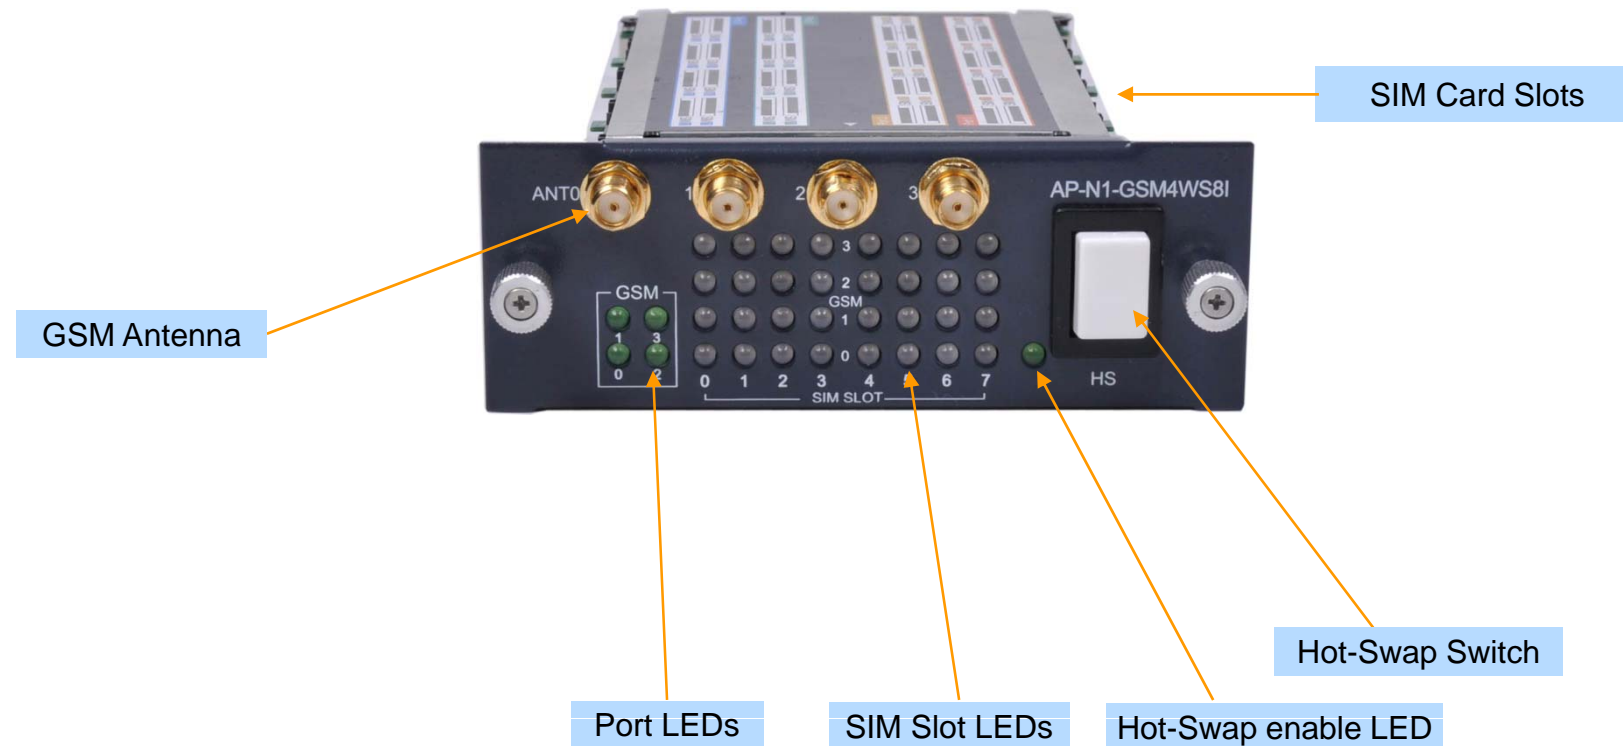

Octal-SIM GSM Module for AP-GS916

Octal(8) SIM Card Slots per a GSM Port

AddPac

AddPac Technology

2013, Sales and Marketing

Contents

- 4-Port Octal-SIM GSM Modules for AP-GS916
 - AP-N1-GSM4WS8I

4-Port Octal-SIM GSM Modules for AP-GS916 GSM Platform

AP-N1-GSM4WS8I 4-Channel Multi-SIM GSM Module

AP-N1-GSM4WS8I
(4-Port GSM Module, 8 SIM Card Slots per a GSM Port)

Thank you!

AddPac Technology Co., Ltd.
Sales and Marketing

Phone +82.2.568.3848 (KOREA)

FAX +82.2.568.3847 (KOREA)