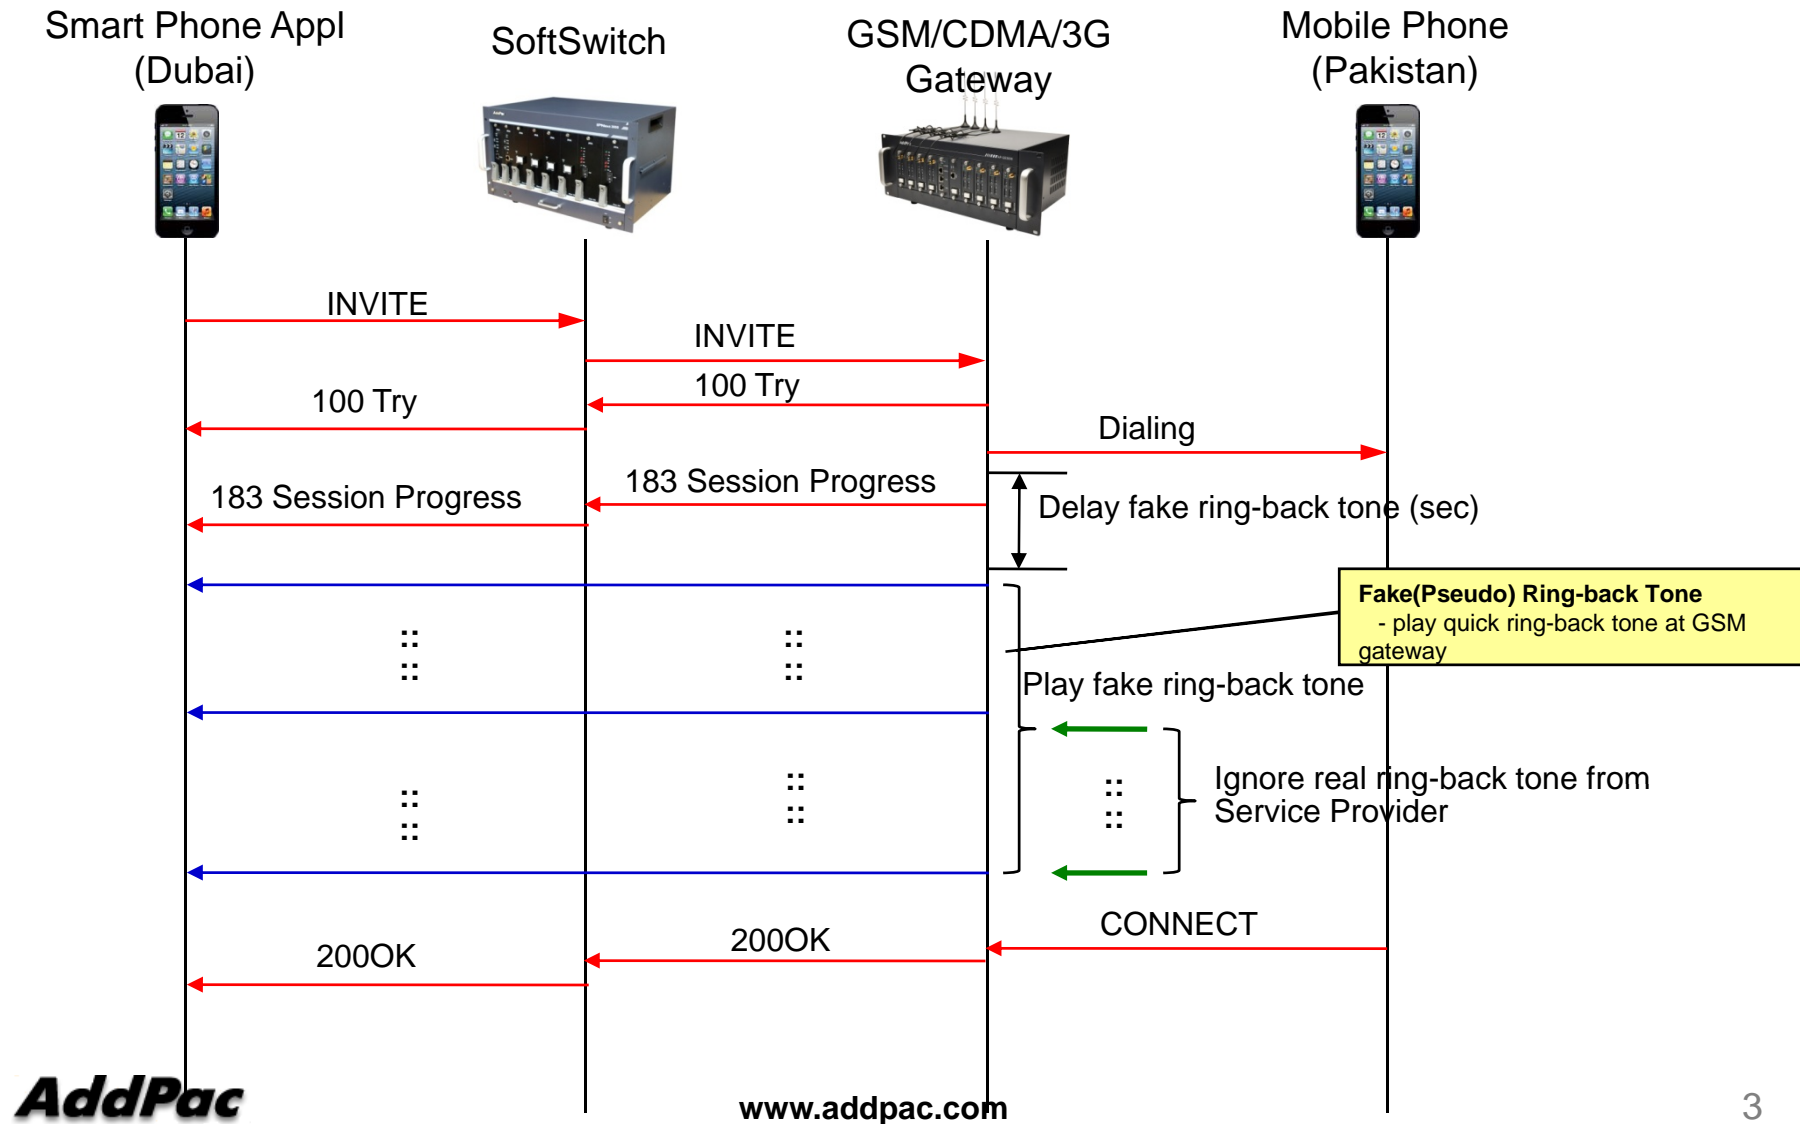

Multi-Port GSM Gateway Series

Fake (Pseudo) Ring Back Tone Service
Feature

AddPac

AddPac Technology

2013, Sales and Marketing

Contents

- Fake Ring Tone Service Flow Diagram

Fake(Pseudo) Ring-back Tone