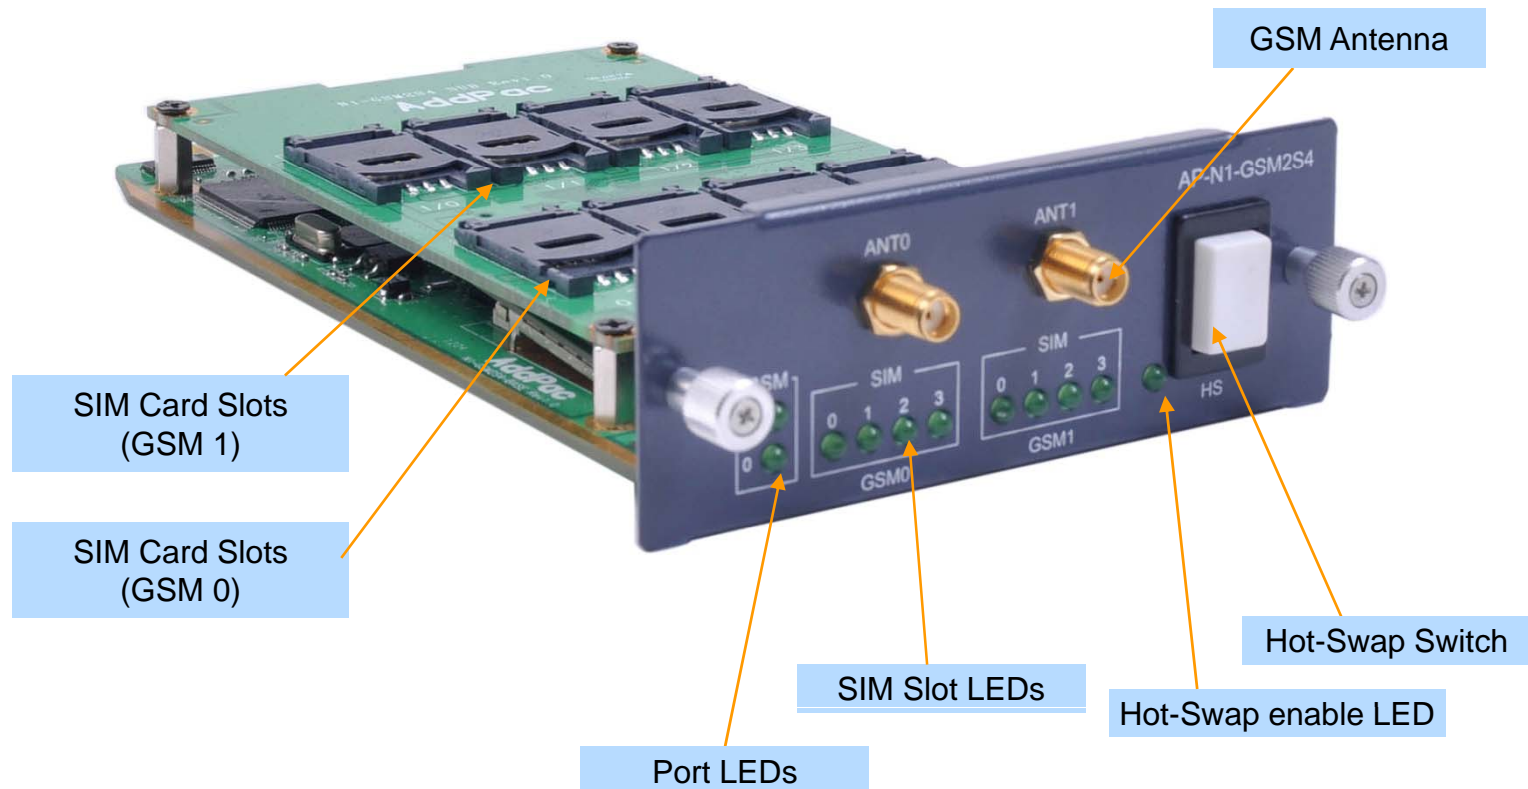

# GSM SIM Rotation Module Comparison Table

# AddPac GSM SIM Rotation Modules

Model	AP-N1-GSM2S4	AP-N1-GSM4S4	AP-N1-GSM4S8
			
Available Target	AP-GS3800 AP-GS3000 AP-GS2800 AP-GS2700 AP-GS2500	AP-GS3800 AP-GS3000 AP-GS2800 AP-GS2700 AP-GS2500	AP-GS3800 AP-GS3000 AP-GS2800 AP-GS2700 AP-GS2500
GSM Channel	2-Port	4-Port	4-Port
SIM Card Slots	4 SIM Card Slots/a GSM Port Total = 4 x 2 = 8	4 SIM Card Slots/a GSM Port Total = 4 x 4 = 16	8 SIM Card Slots/a GSM Port Total = 8 x 4 = 32
External Antenna	2	1 (Internal Antenna Combiner)	1 (Internal Antenna Combiner)
Hot-Swap	Support	Support	Support
VoIP Codec	G.711, G.729, G.723.1,etc	G.711, G.729, G.723.1,etc	G.711, G.729, G.723.1,etc

# GSM SIM Rotation Modules

# AP-N1-GSM2S4

Four(4) SIM Card Slots/GSM Port

AP-N1-GSM2S4  
(2-Port GSM Module, 4 SIM Card Slots per GSM Port)