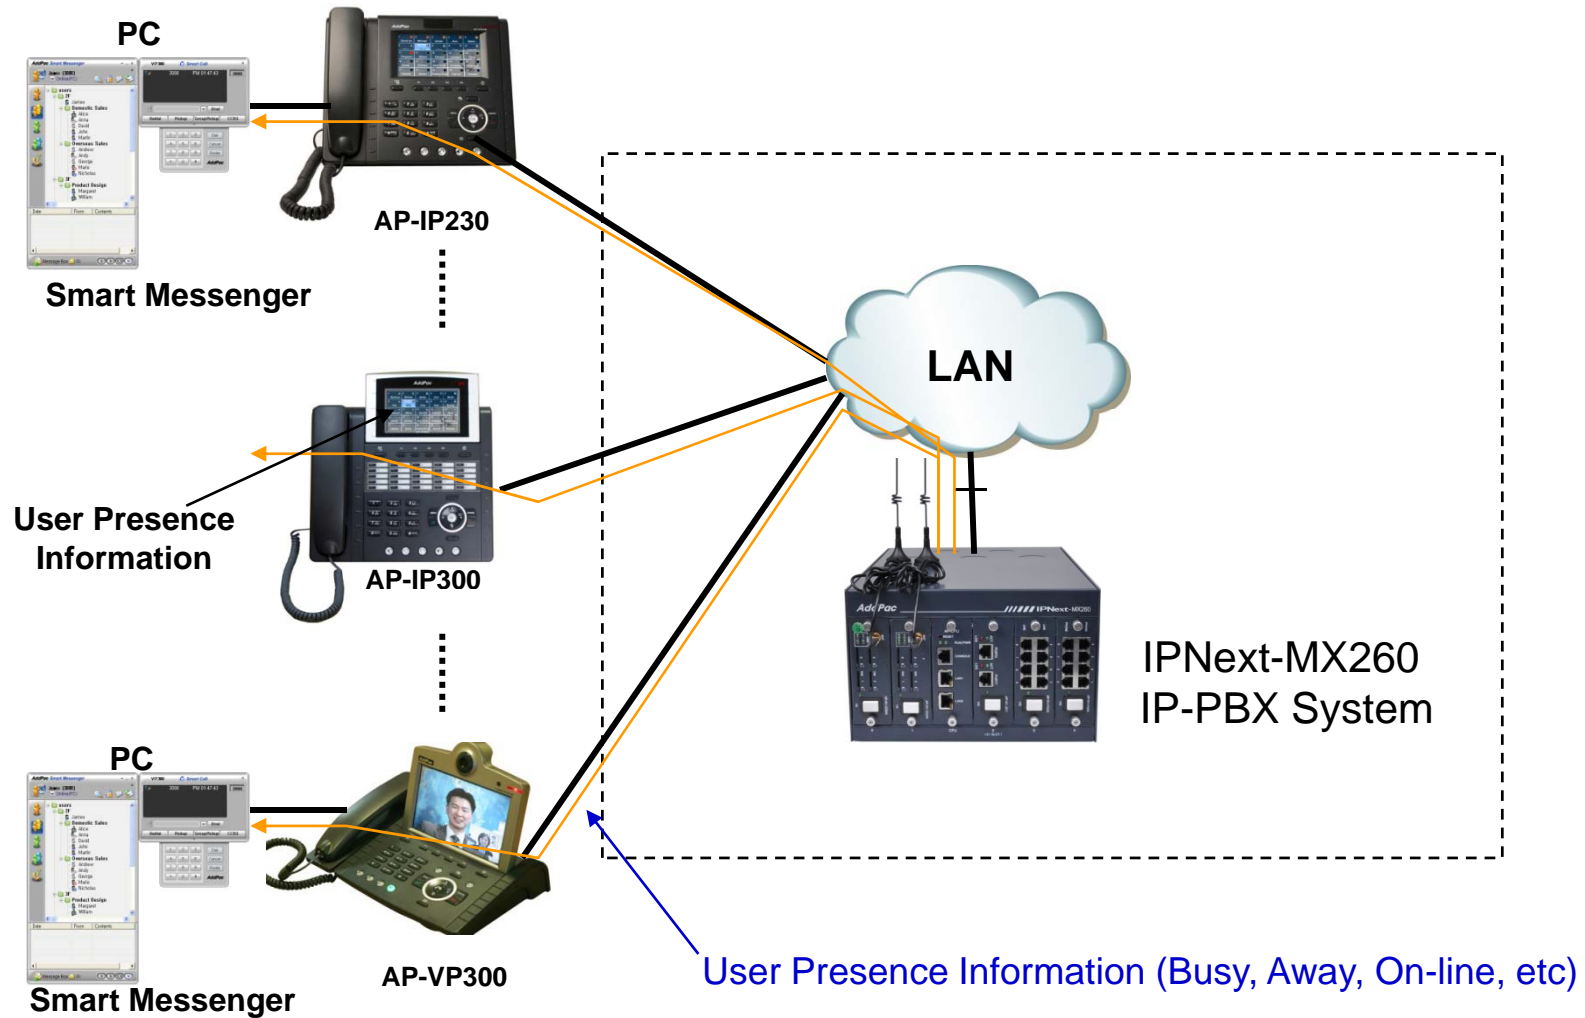

IPNext-MX260

Mobile Hybrid IP-PBX System

High-performance Next Generation Mobile Hybrid IP-PBX System

User Presence Service Features

AddPac

AddPac Technology

2012, Sales and Marketing

Contents

- User Presence Service Model
- User Presence System Diagram
- Application Area

IPNext-MX260

User Presence Information

AP-IP300

User Presence Service Model

IPNext-MX260 supports Call Manager & Presence Server Function

Presence Service System Diagram

Presence Service System Diagram

User Presence IP-PBX Application

Thank you!

AddPac Technology Co., Ltd.
Sales and Marketing

Phone +82.2.568.3848 (KOREA)

FAX +82.2.568.3847 (KOREA)