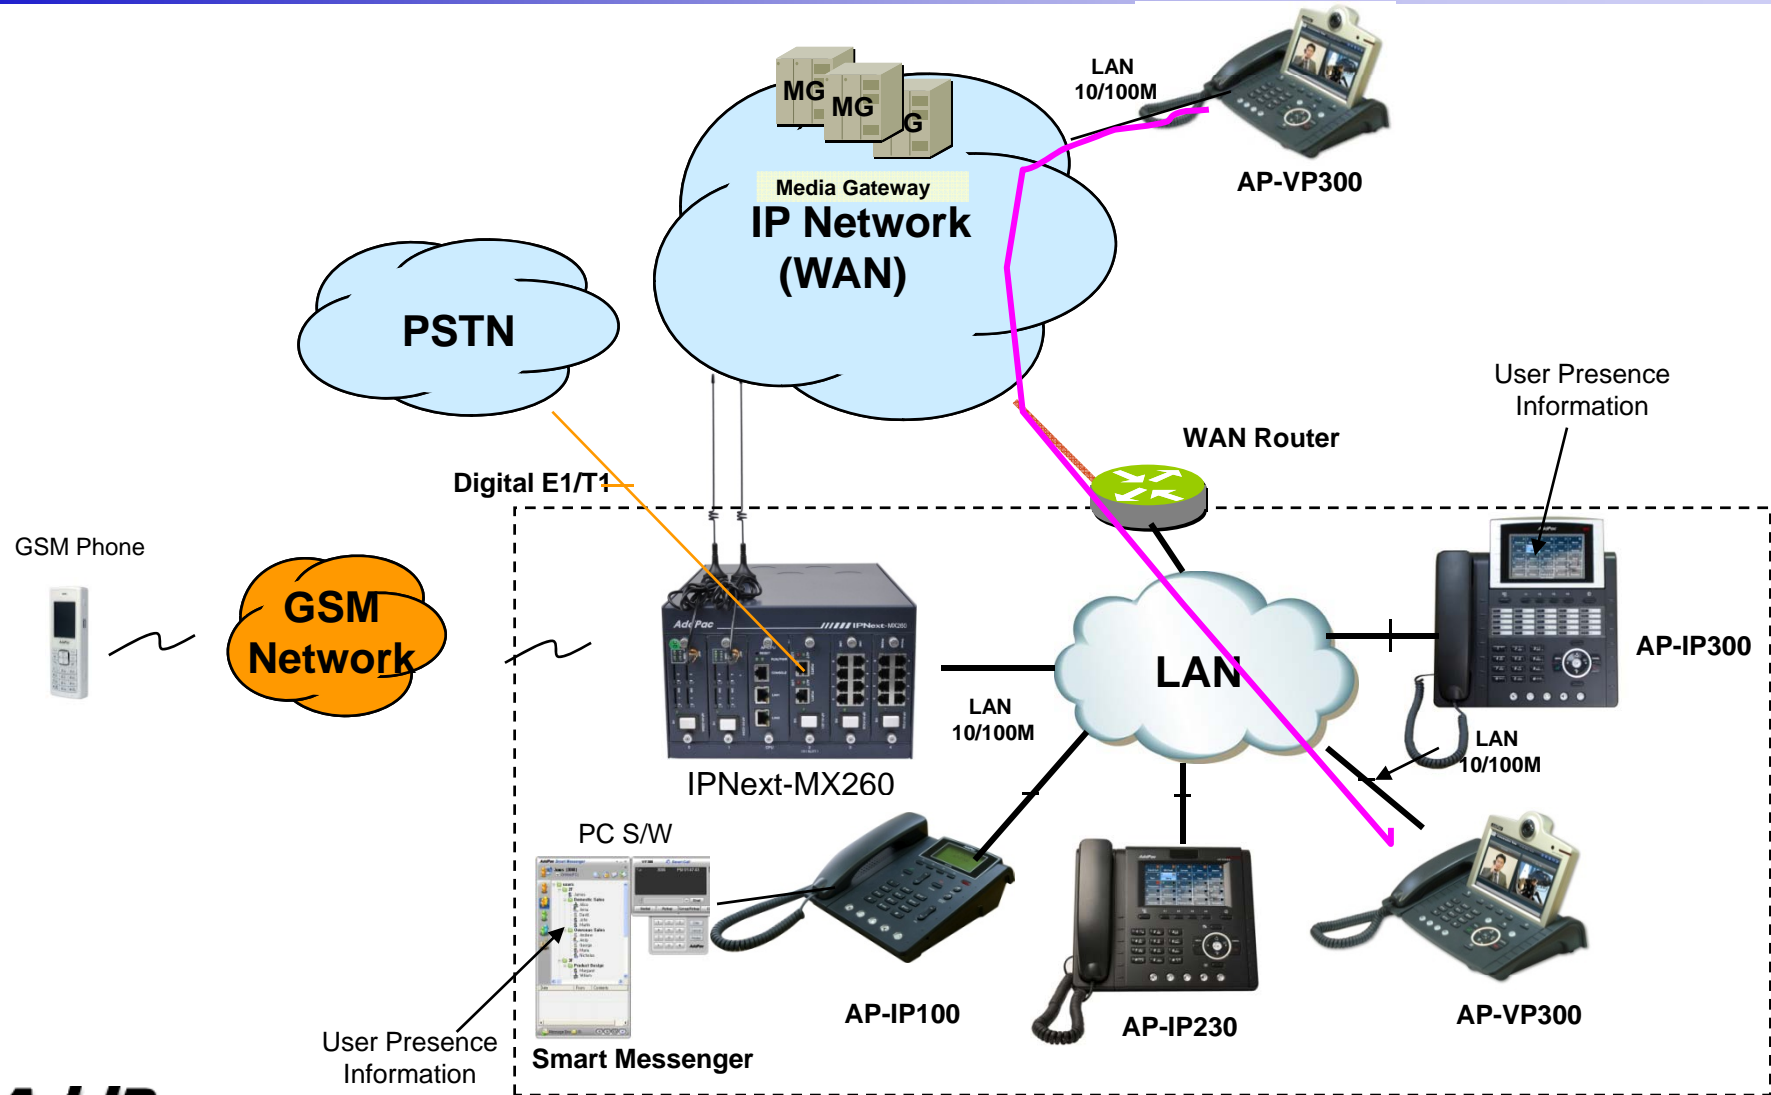

IPNext-MX260

Mobile Hybrid IP-PBX System

High-performance Next Generation Mobile Hybrid IP-PBX System

User Presence Service Features

AddPac

AddPac Technology

2012, Sales and Marketing

Contents

- User Presence Service Model
- User Presence System Diagram
- Application Area

IPNext-MX260

User Presence Information

AP-IP300

User Presence Service Model

IPNext-MX260 supports Call Manager & Presence Server Function

Presence Service System Diagram

Presence Service System Diagram

User Presence IP-PBX Application

Thank you!

AddPac Technology Co., Ltd.
Sales and Marketing

Phone +82.2.568.3848 (KOREA)

FAX +82.2.568.3847 (KOREA)