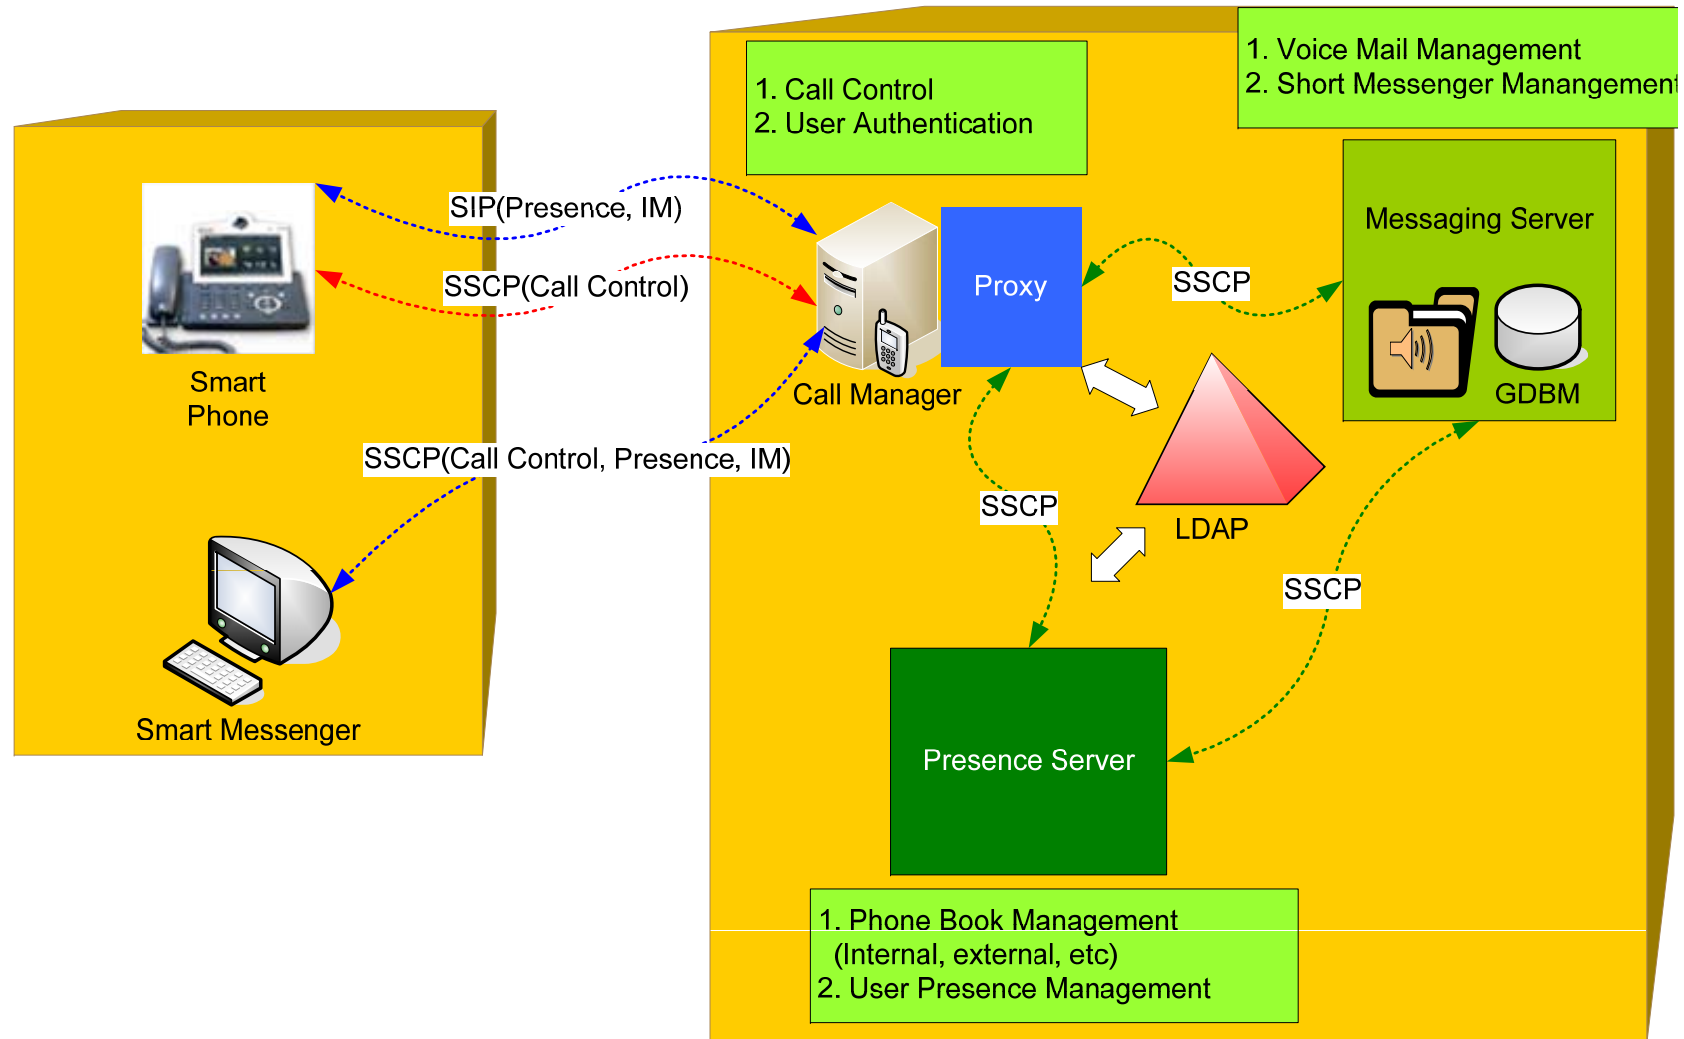

IPNext-MX260

Mobile Hybrid IP-PBX System

High-performance Next Generation Mobile Hybrid IP-PBX System

User Presence Service Features

AddPac

AddPac Technology

2012, Sales and Marketing

Contents

- User Presence Service Model
- User Presence System Diagram
- Application Area

IPNext-MX260

User Presence Information

AP-IP300

User Presence Service Model

IPNext-MX260 supports Call Manager & Presence Server Function

Presence Service System Diagram

Presence Service System Diagram

User Presence IP-PBX Application

Thank you!

AddPac Technology Co., Ltd.
Sales and Marketing

Phone +82.2.568.3848 (KOREA)

FAX +82.2.568.3847 (KOREA)