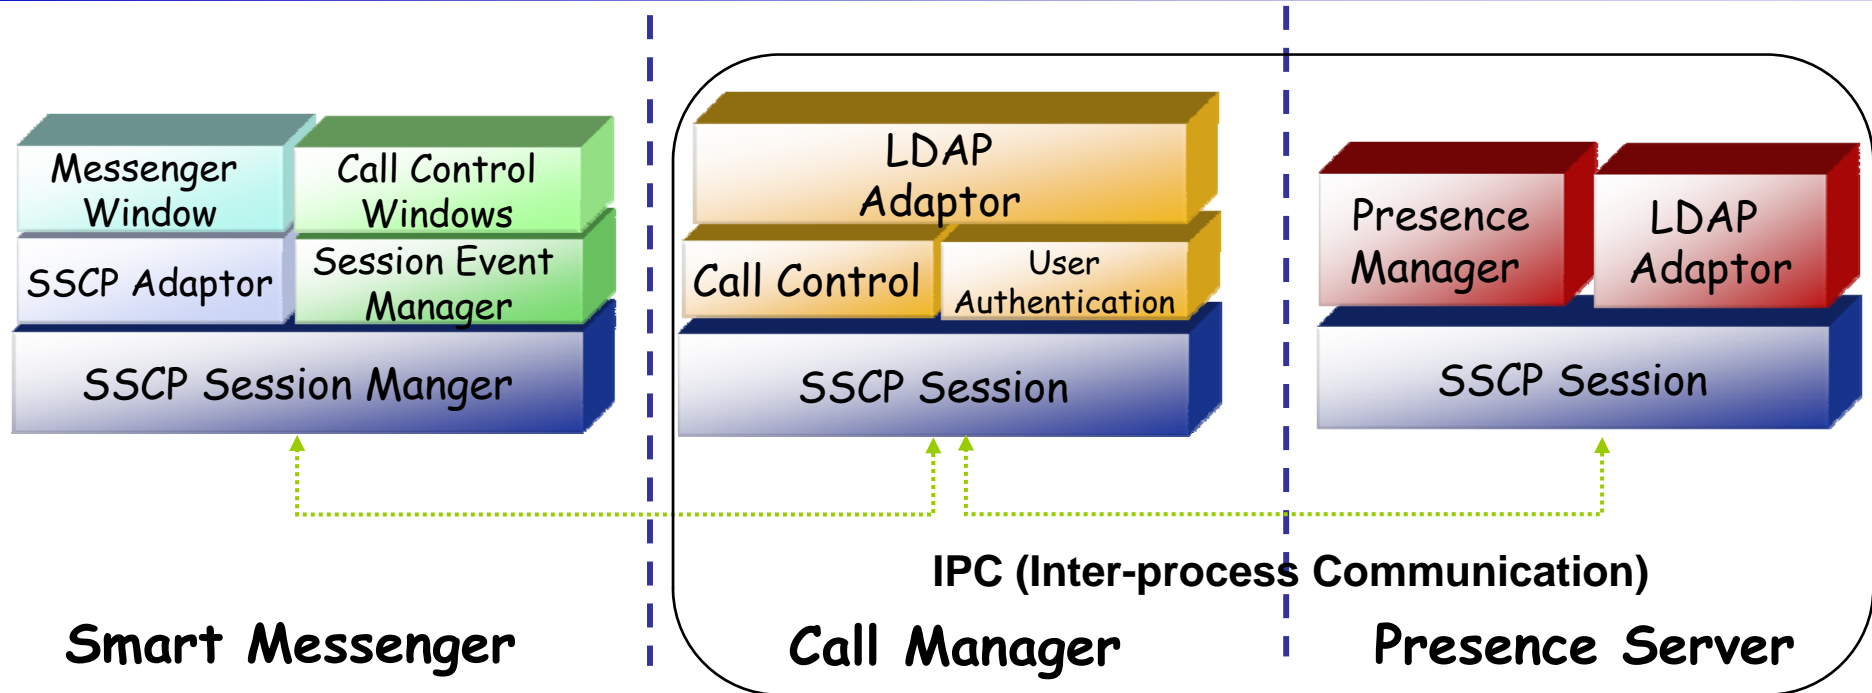

IPNext-MX260

Mobile Hybrid IP-PBX System

High-performance Next Generation Mobile Hybrid IP-PBX System

User Presence Service Features

AddPac

AddPac Technology

2012, Sales and Marketing

Contents

- User Presence Service Model
- User Presence System Diagram
- Application Area

IPNext-MX260

User Presence Information

AP-IP300

User Presence Service Model

IPNext-MX260 supports Call Manager & Presence Server Function

Presence Service System Diagram

Presence Service System Diagram

User Presence IP-PBX Application

Thank you!

AddPac Technology Co., Ltd.
Sales and Marketing

Phone +82.2.568.3848 (KOREA)

FAX +82.2.568.3847 (KOREA)