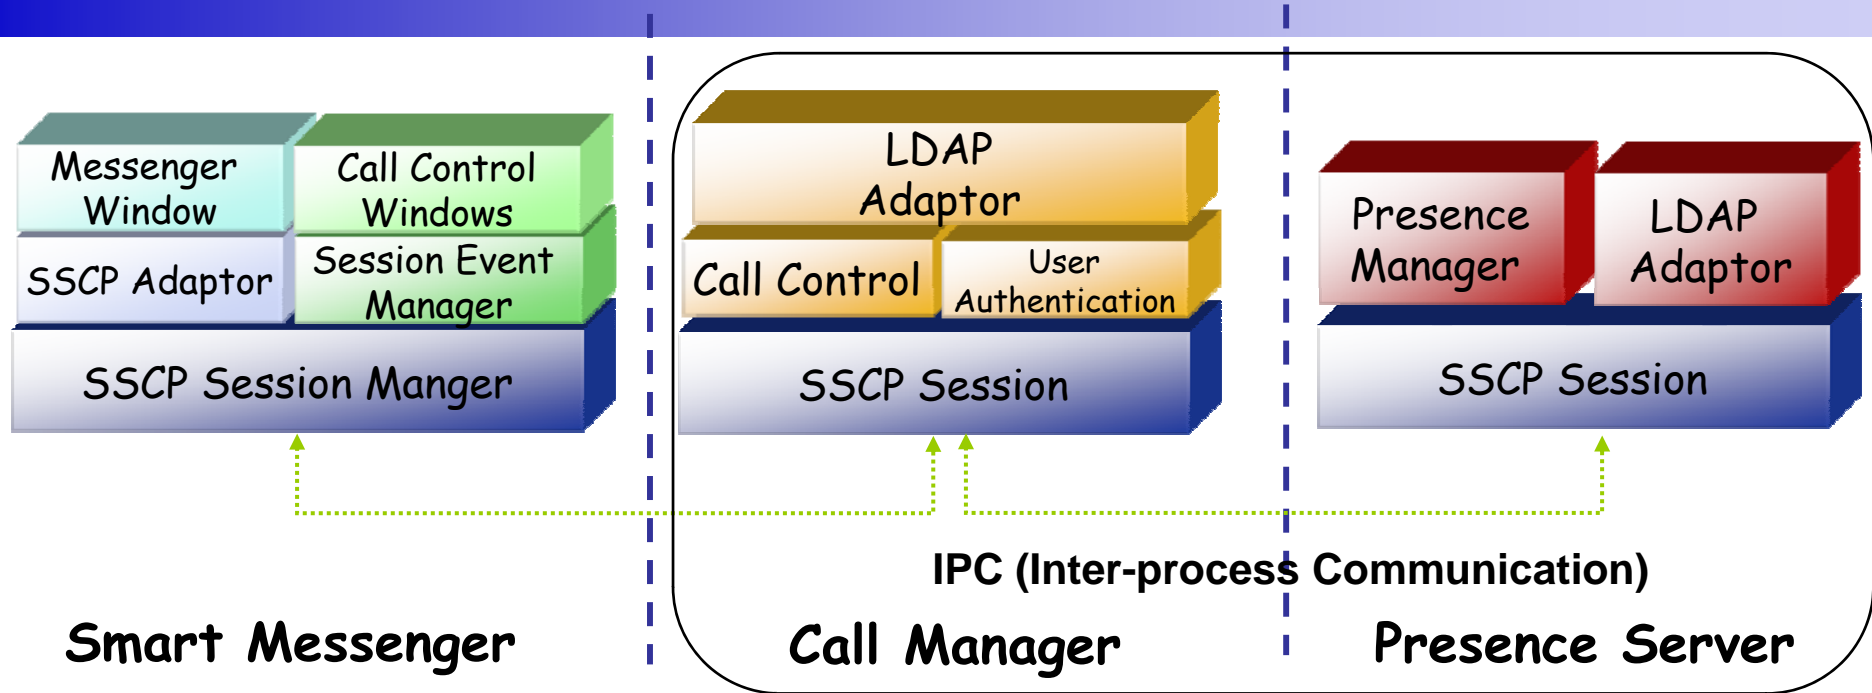

- User Presence Service Model
- User Presence System Diagram
- Application Area

IPNext350

User Presence Information

AP-IP300

User Presence Service Model

IPNext350 supports Call Manager & Presence Server Function

- Small Scale User Presence Solution
- Low Cost Solution

Presence Service System Diagram

Presence Service System Diagram

User Presence IP-PBX Application

Thank you!

AddPac Technology Co., Ltd.
Sales and Marketing