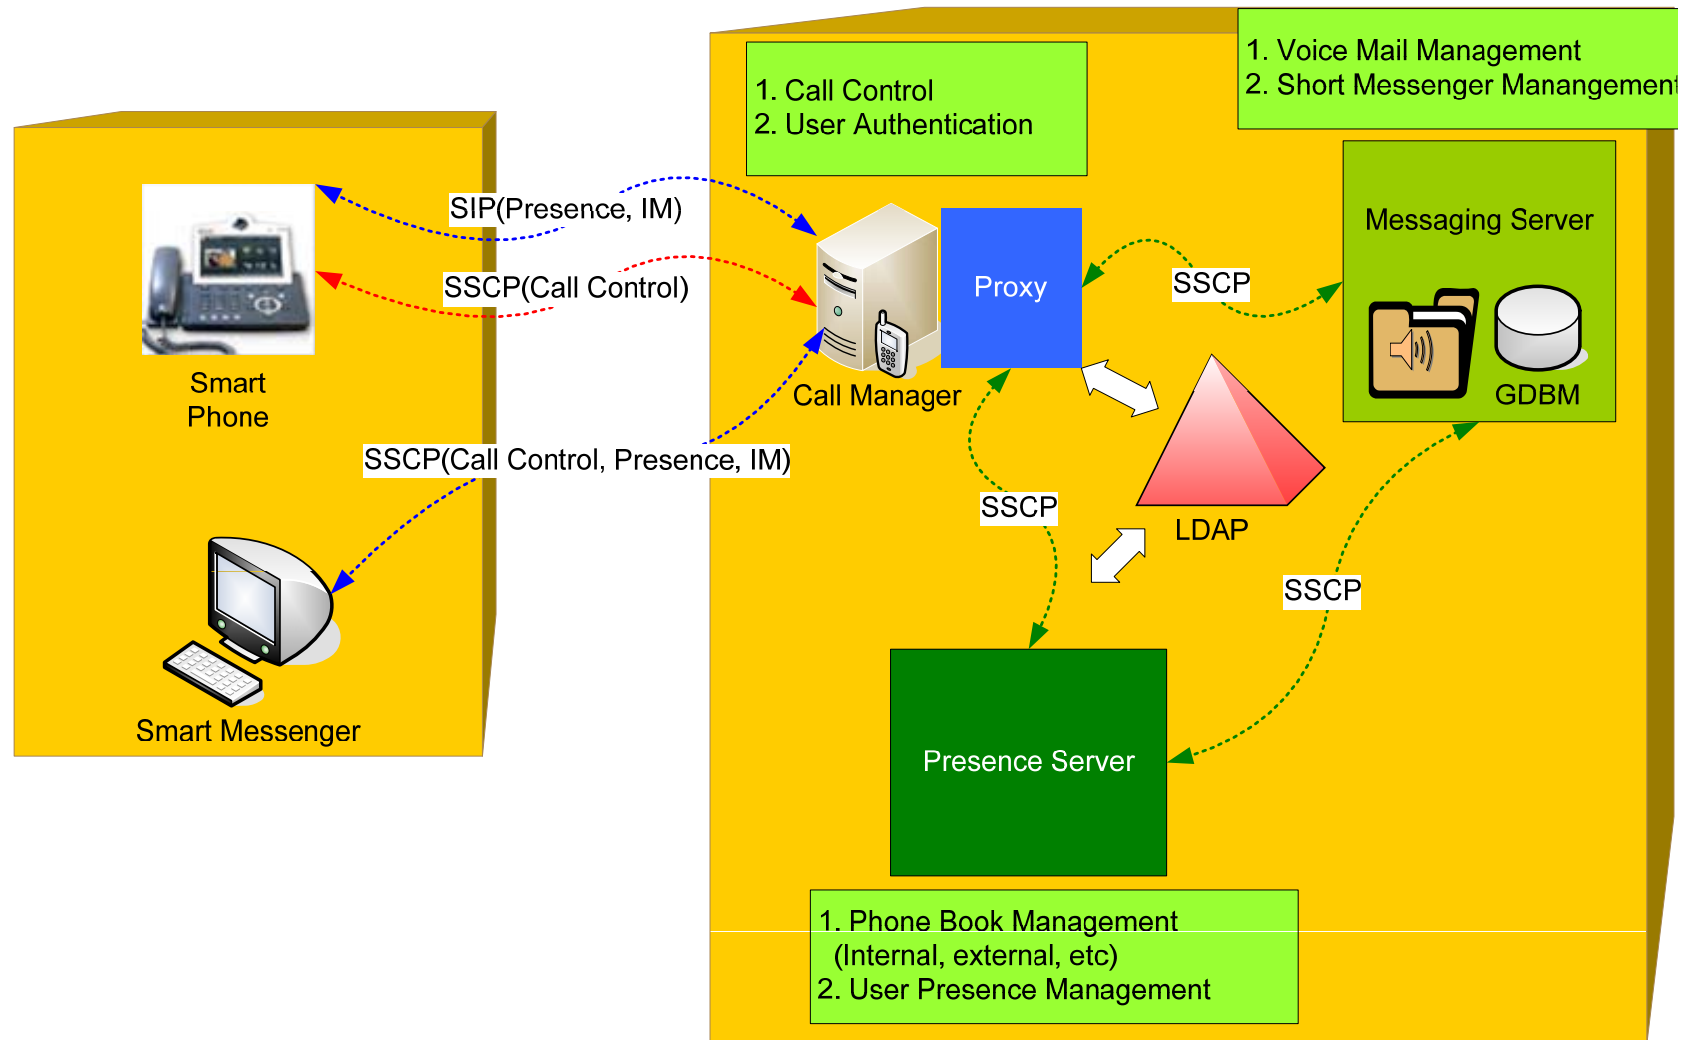

- User Presence Service Model
- User Presence System Diagram
- Application Area

IPNext350

User Presence Information

AP-IP300

User Presence Service Model

IPNext350 supports Call Manager & Presence Server Function

- Small Scale User Presence Solution
- Low Cost Solution

Presence Service System Diagram

Presence Service System Diagram

User Presence IP-PBX Application

Thank you!

AddPac Technology Co., Ltd.
Sales and Marketing