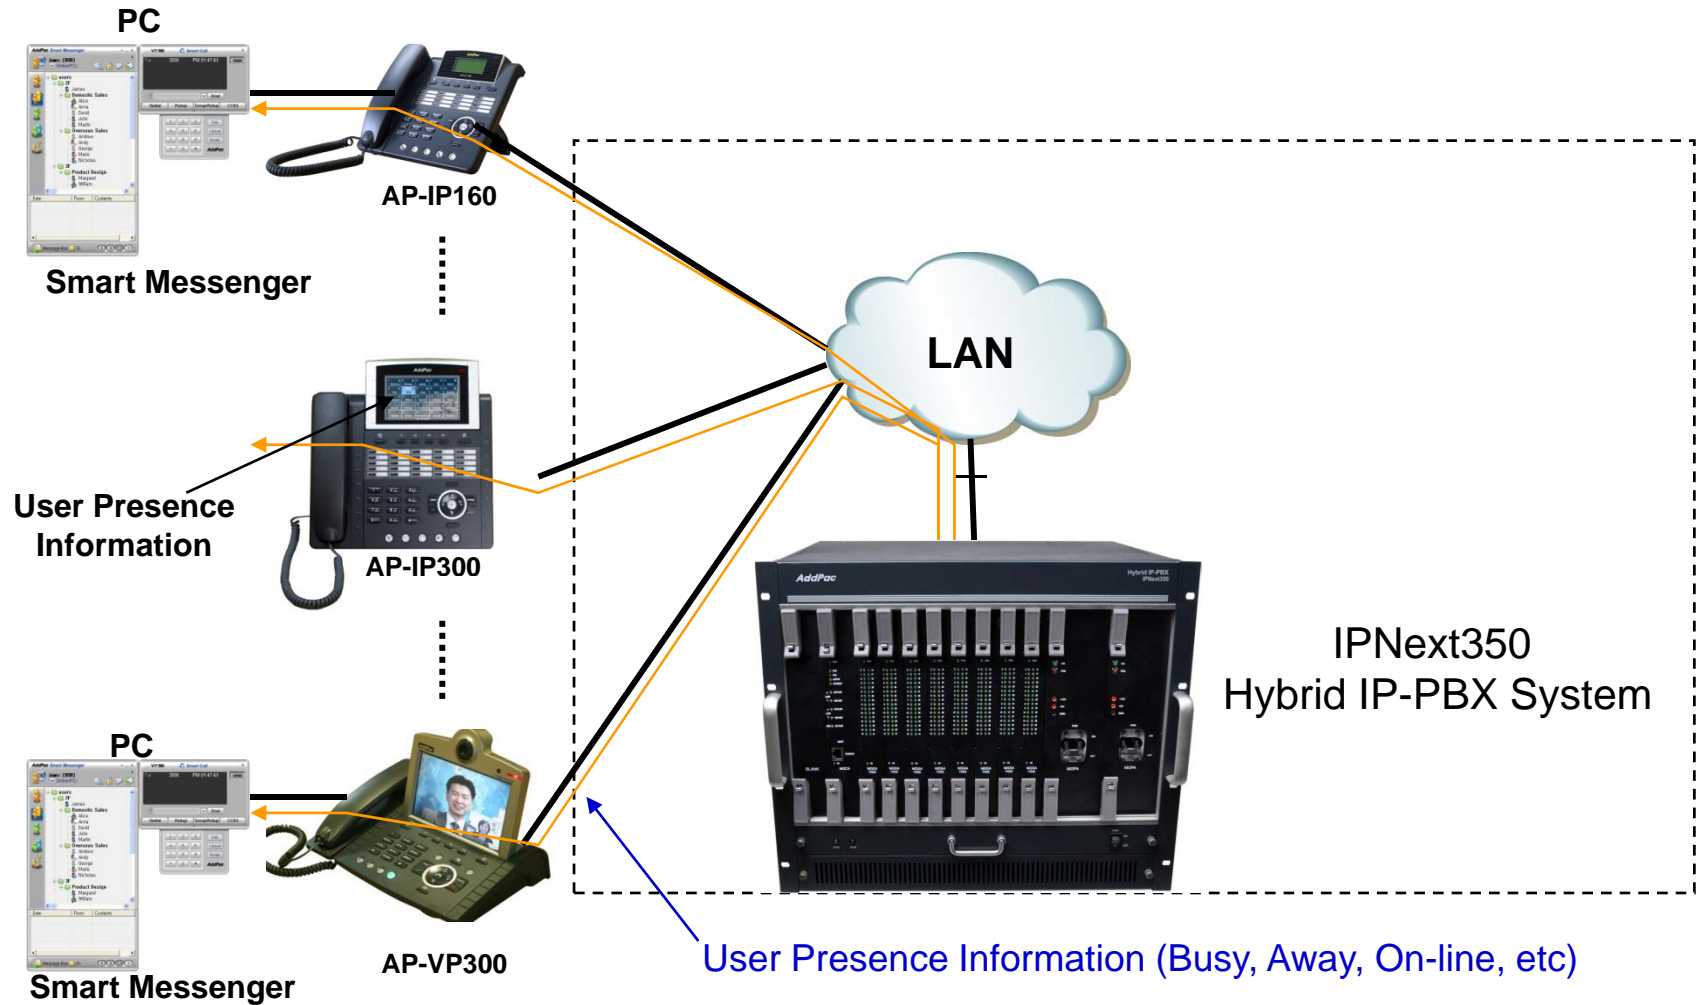

IPNext350™

Hybrid IP-PBX System

High-performance Hybrid IP-PBX Solution

User Presence Service Features

AddPac

AddPac Technology

2012, Sales and Marketing

Contents

- User Presence Service Model
- User Presence System Diagram
- Application Area

IPNext350

User Presence Information

AP-IP300

User Presence Service Model

IPNext350 supports Call Manager & Presence Server Function

- Small Scale User Presence Solution
- Low Cost Solution

Presence Service System Diagram

Presence Service System Diagram

User Presence IP-PBX Application

Thank you!

AddPac Technology Co., Ltd.
Sales and Marketing