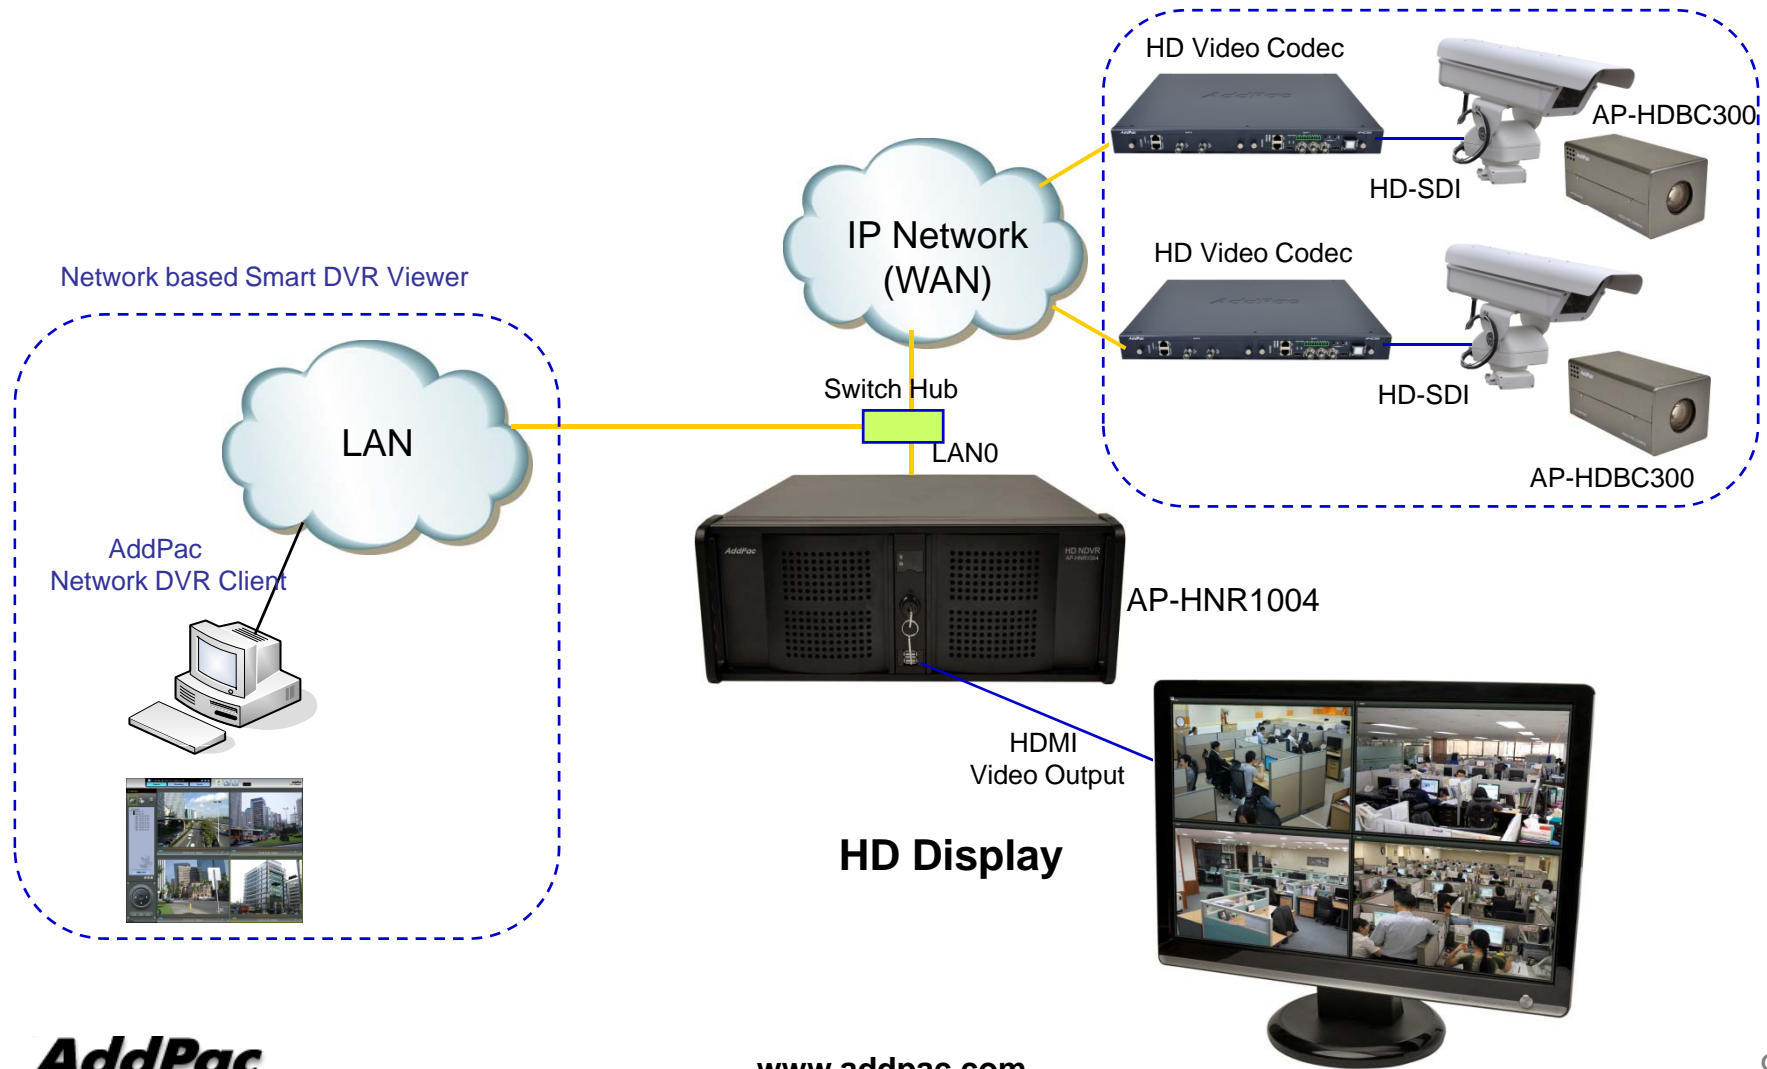

Application Service