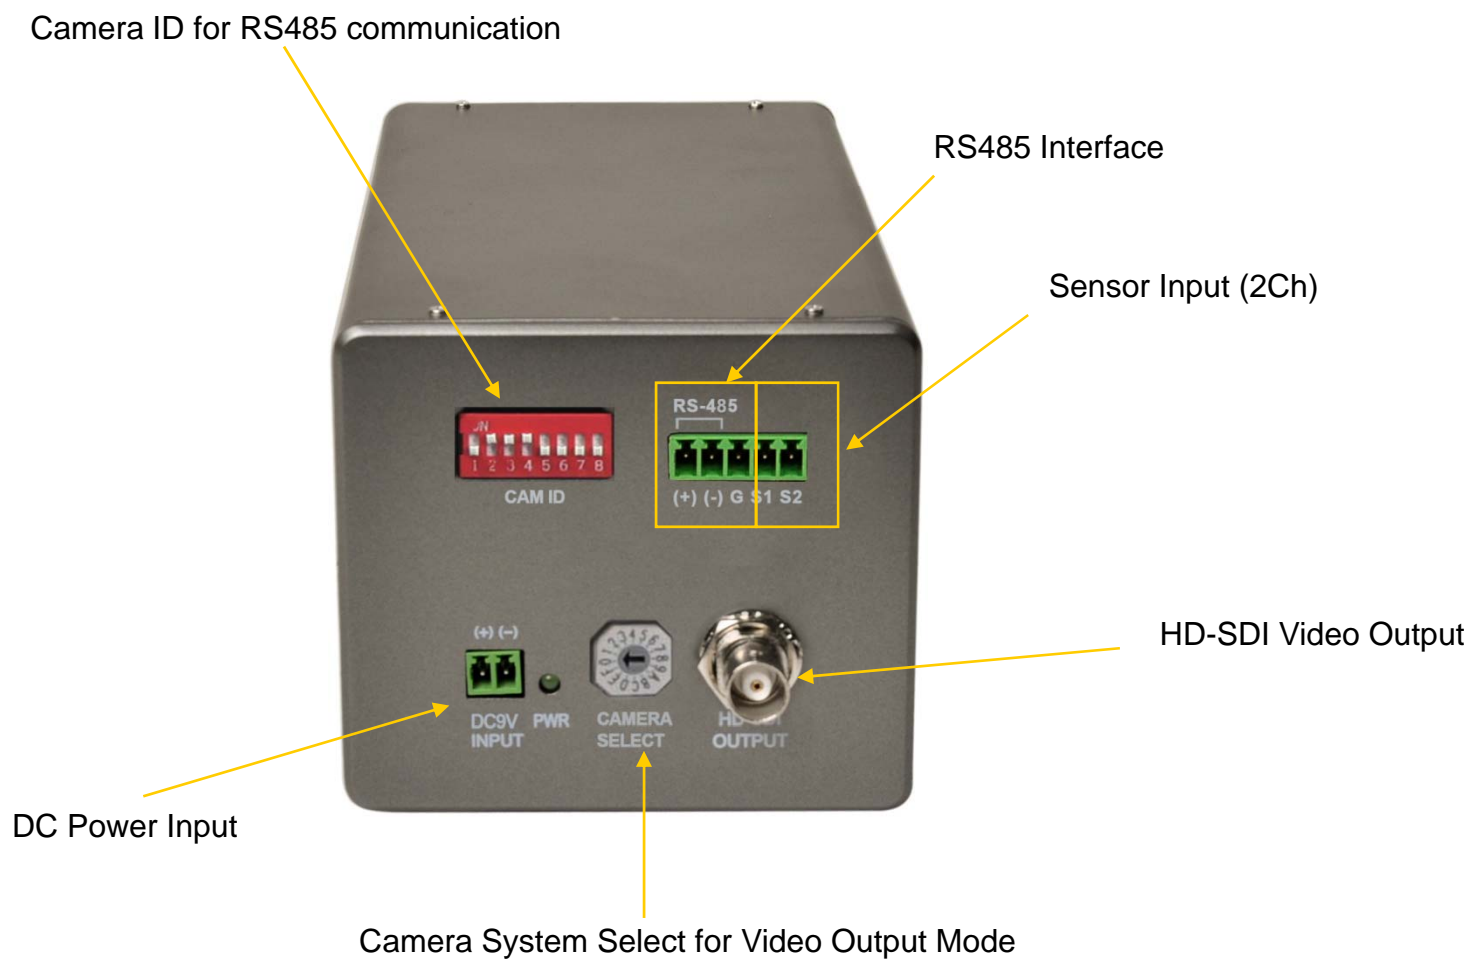

Hardware Specification

AP-HDBC300 HD Camera