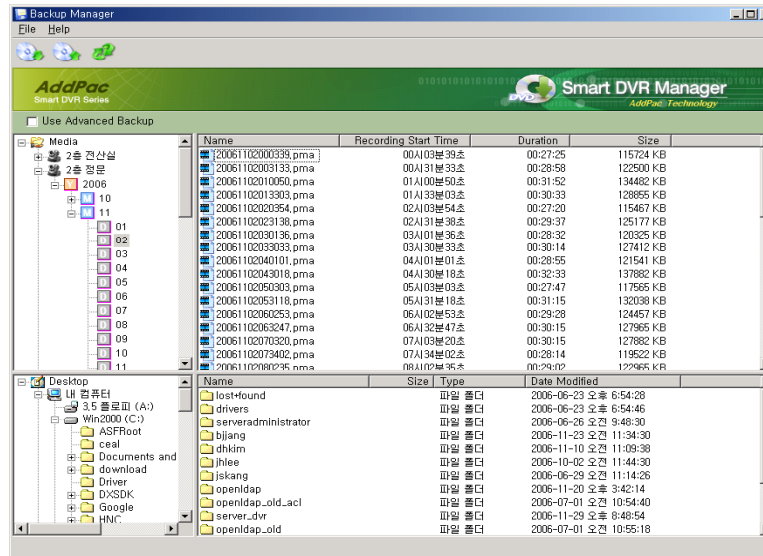

Smart DVR Backup Manager

AP-HDBC300 HD Camera

- PC based DVR Backup Software for AddPac DVR Solution
- User can backup DVR data in DVR to Local PC by using DVR Backup Manager.
- Support the Advanced Backup Function
- Support the Backup Data Restore Function
- DVR Burning Support