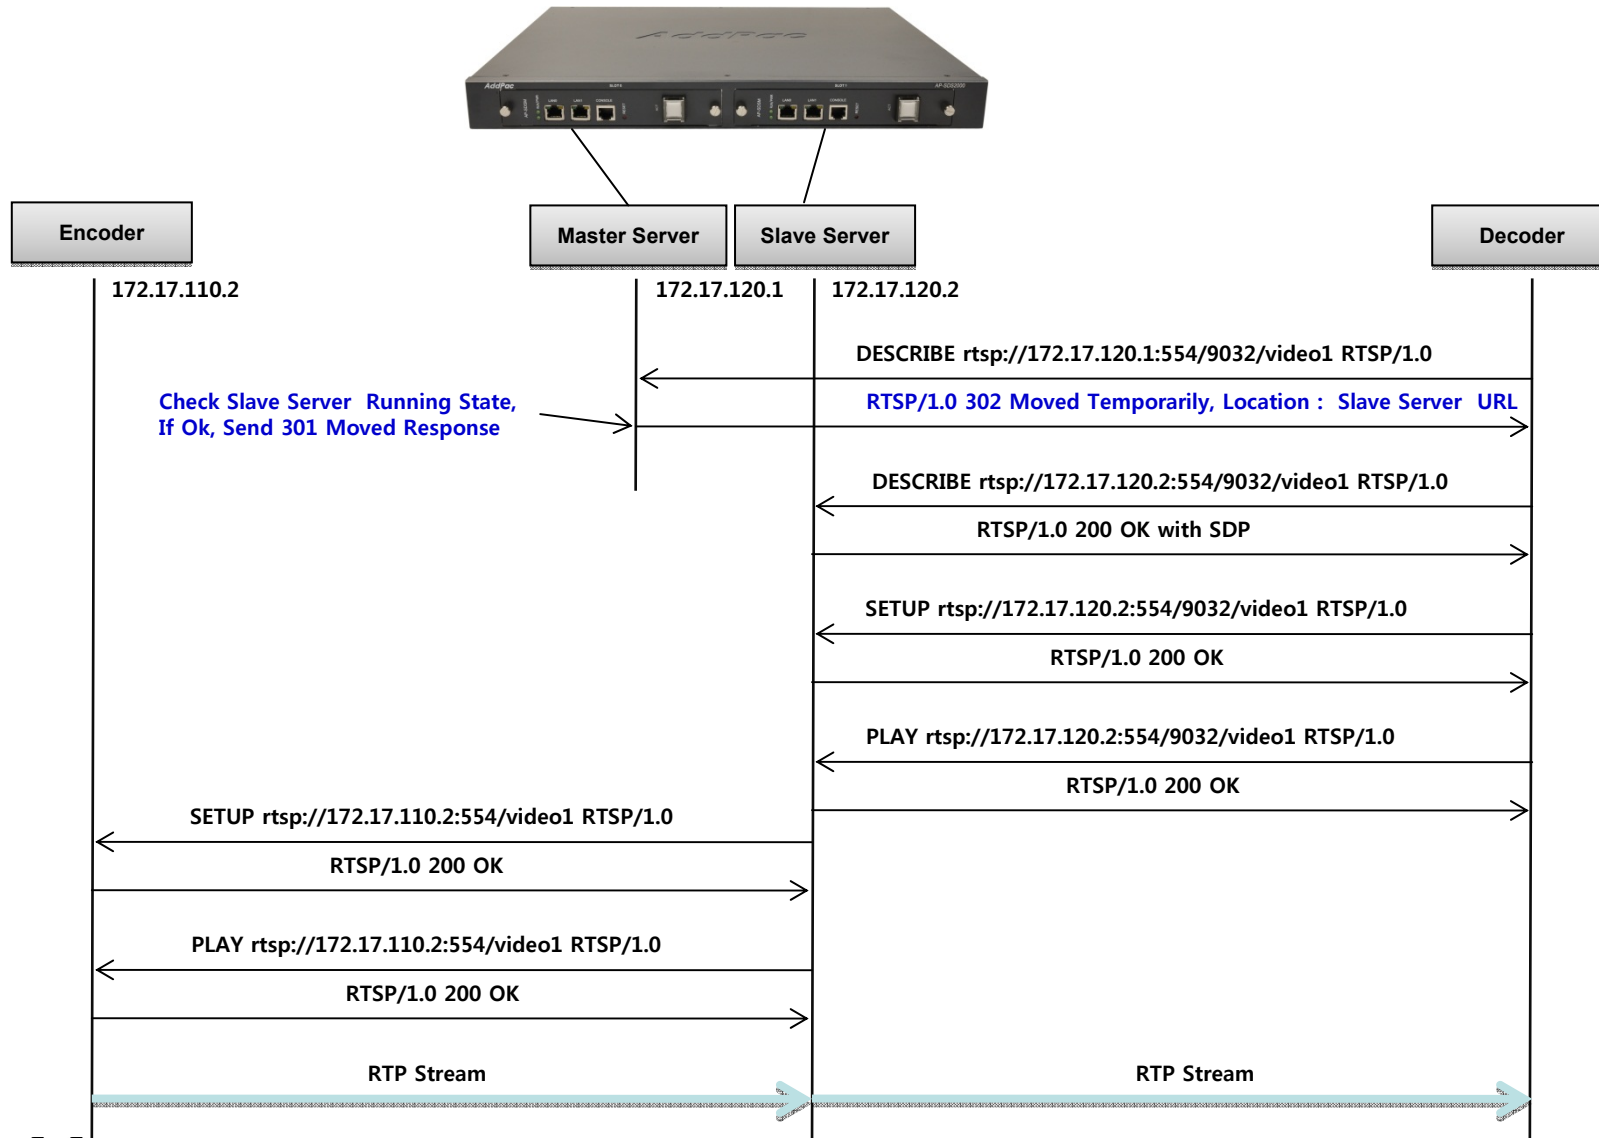

# Main Features

- RTSP (Real Time Streaming Protocol)
  - TCP transport
  - [Session Description Protocol](#) (SDP)
- Load balance
  - 302 Moved Temporarily
  - REDIRECT method (Optional, when the client support **REDIRECT**)
- Video and Audio Support
  - Video Only
  - Audio Only
  - Video + Audio

# Load balance

- One Master CPU board and Multiple Slave Boards
- Support Load Balance Service using RTSP Redirect method
- Synchronize configuration information of CPU boards including Master CPU board (same configuration)
- Master CPU Board provides management function for all system

# Load balance Procedure (302 Moved)

# Load balance Procedure (Slave Down)