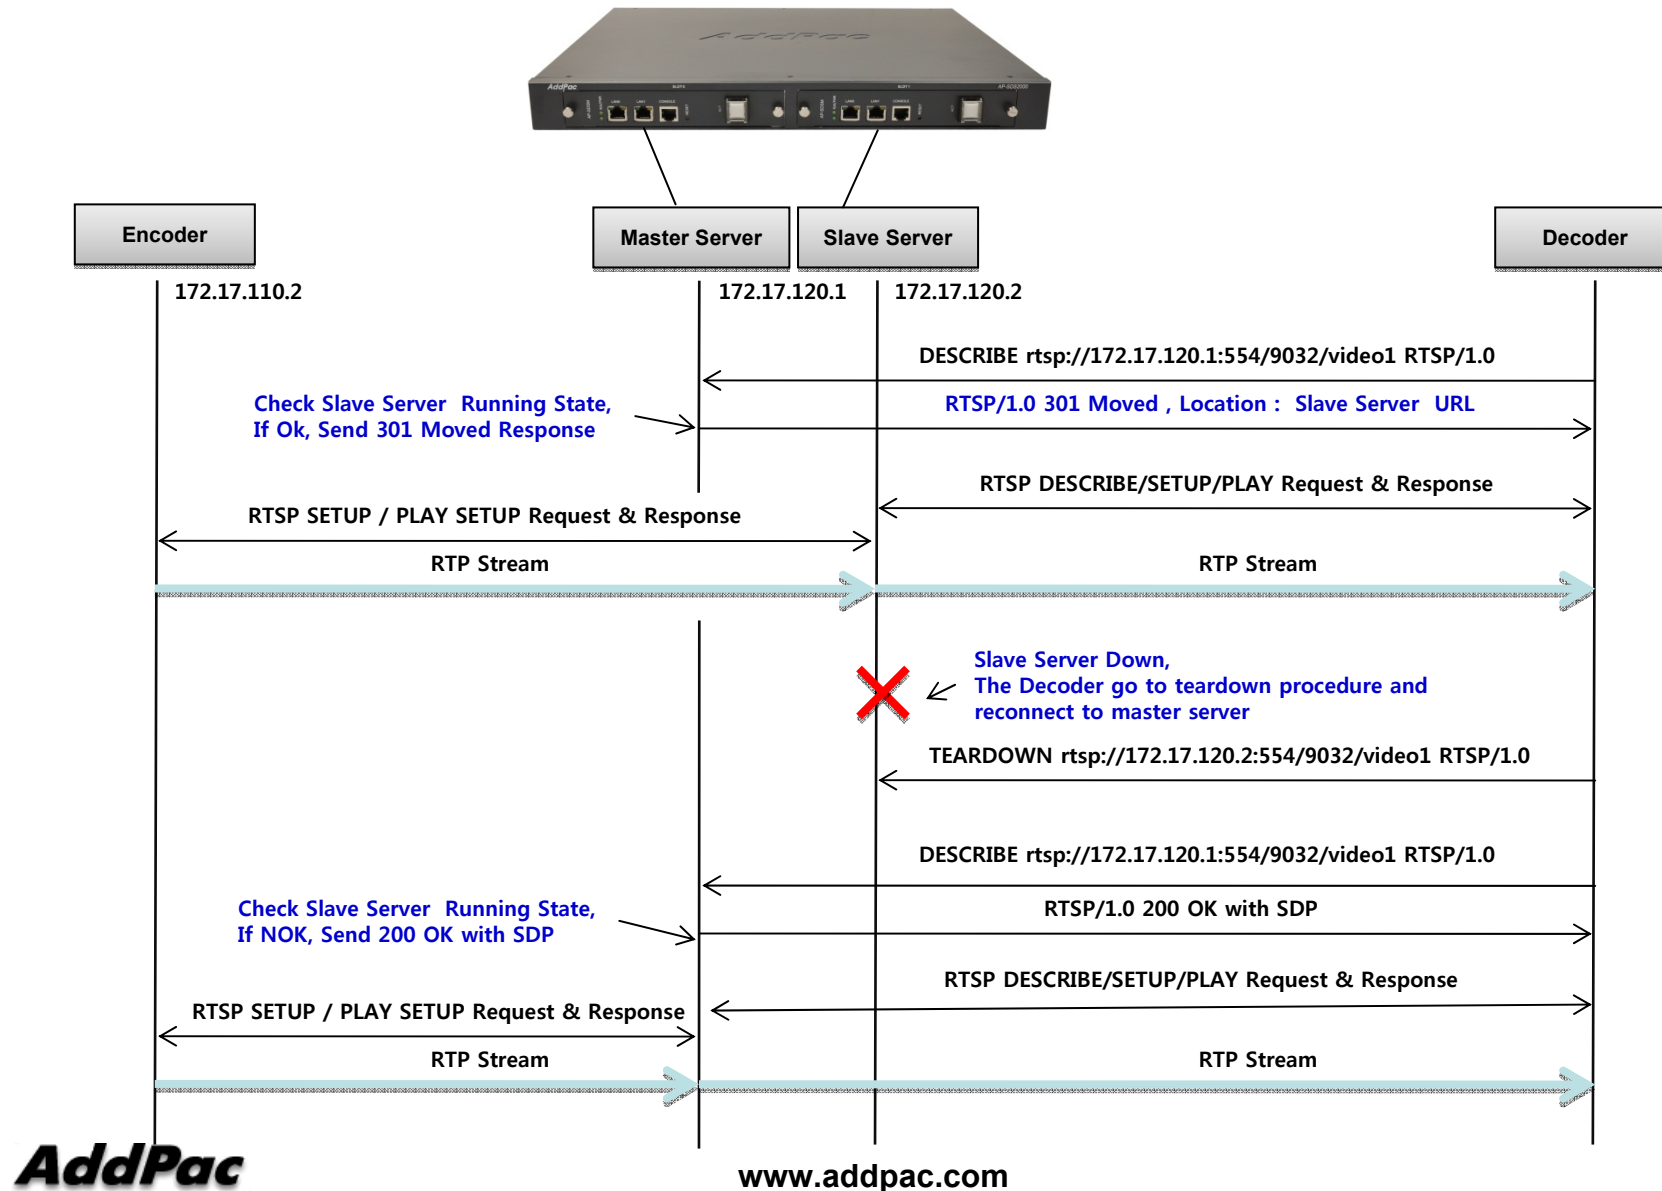

# Main Features

- RTSP (Real Time Streaming Protocol)
  - TCP transport
  - [Session Description Protocol](#) (SDP)
- Load balance
  - 302 Moved Temporarily
  - REDIRECT method (Optional, when the client support **REDIRECT**)
- Video and Audio Support
  - Video Only
  - Audio Only
  - Video + Audio

# Load balance

- One Master CPU board and Multiple Slave Boards
- Support Load Balance Service using RTSP Redirect method
- Synchronize configuration information of CPU boards including Master CPU board (same configuration)
- Master CPU Board provides management function for all system

# Load balance Procedure (302 Moved)

# Load balance Procedure (Slave Down)