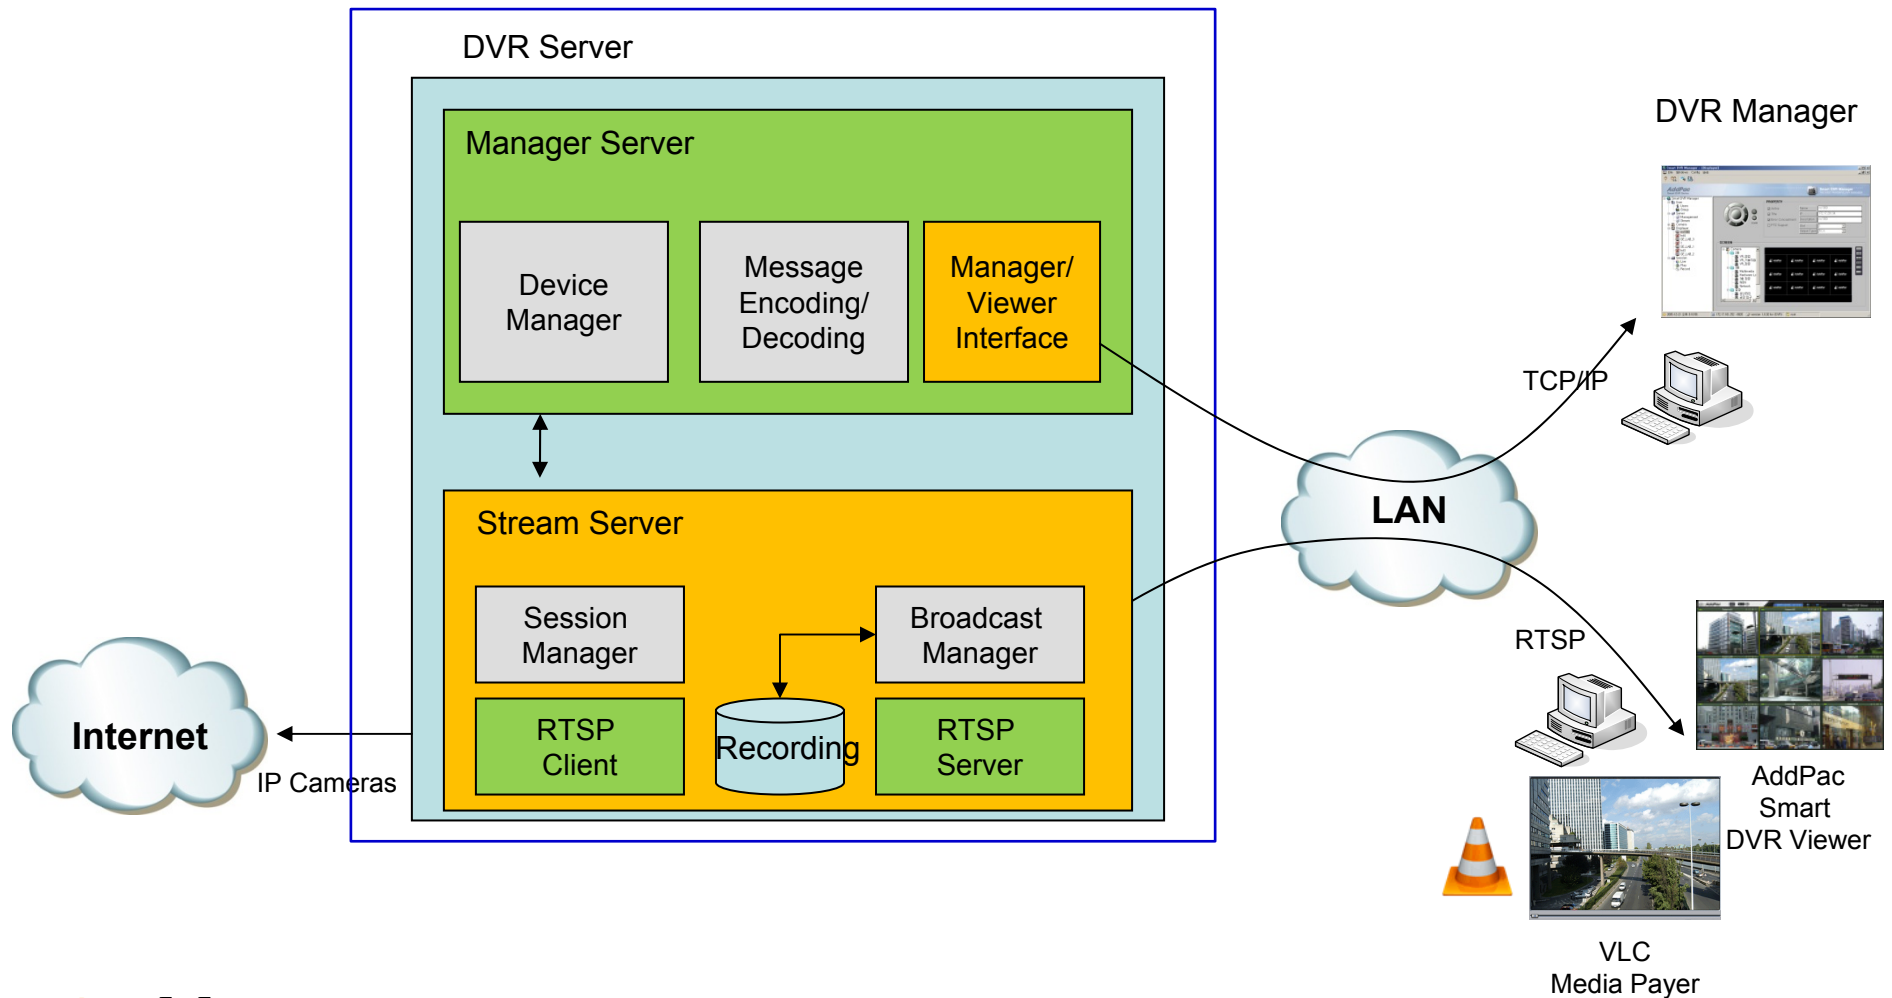

Software Block Diagram