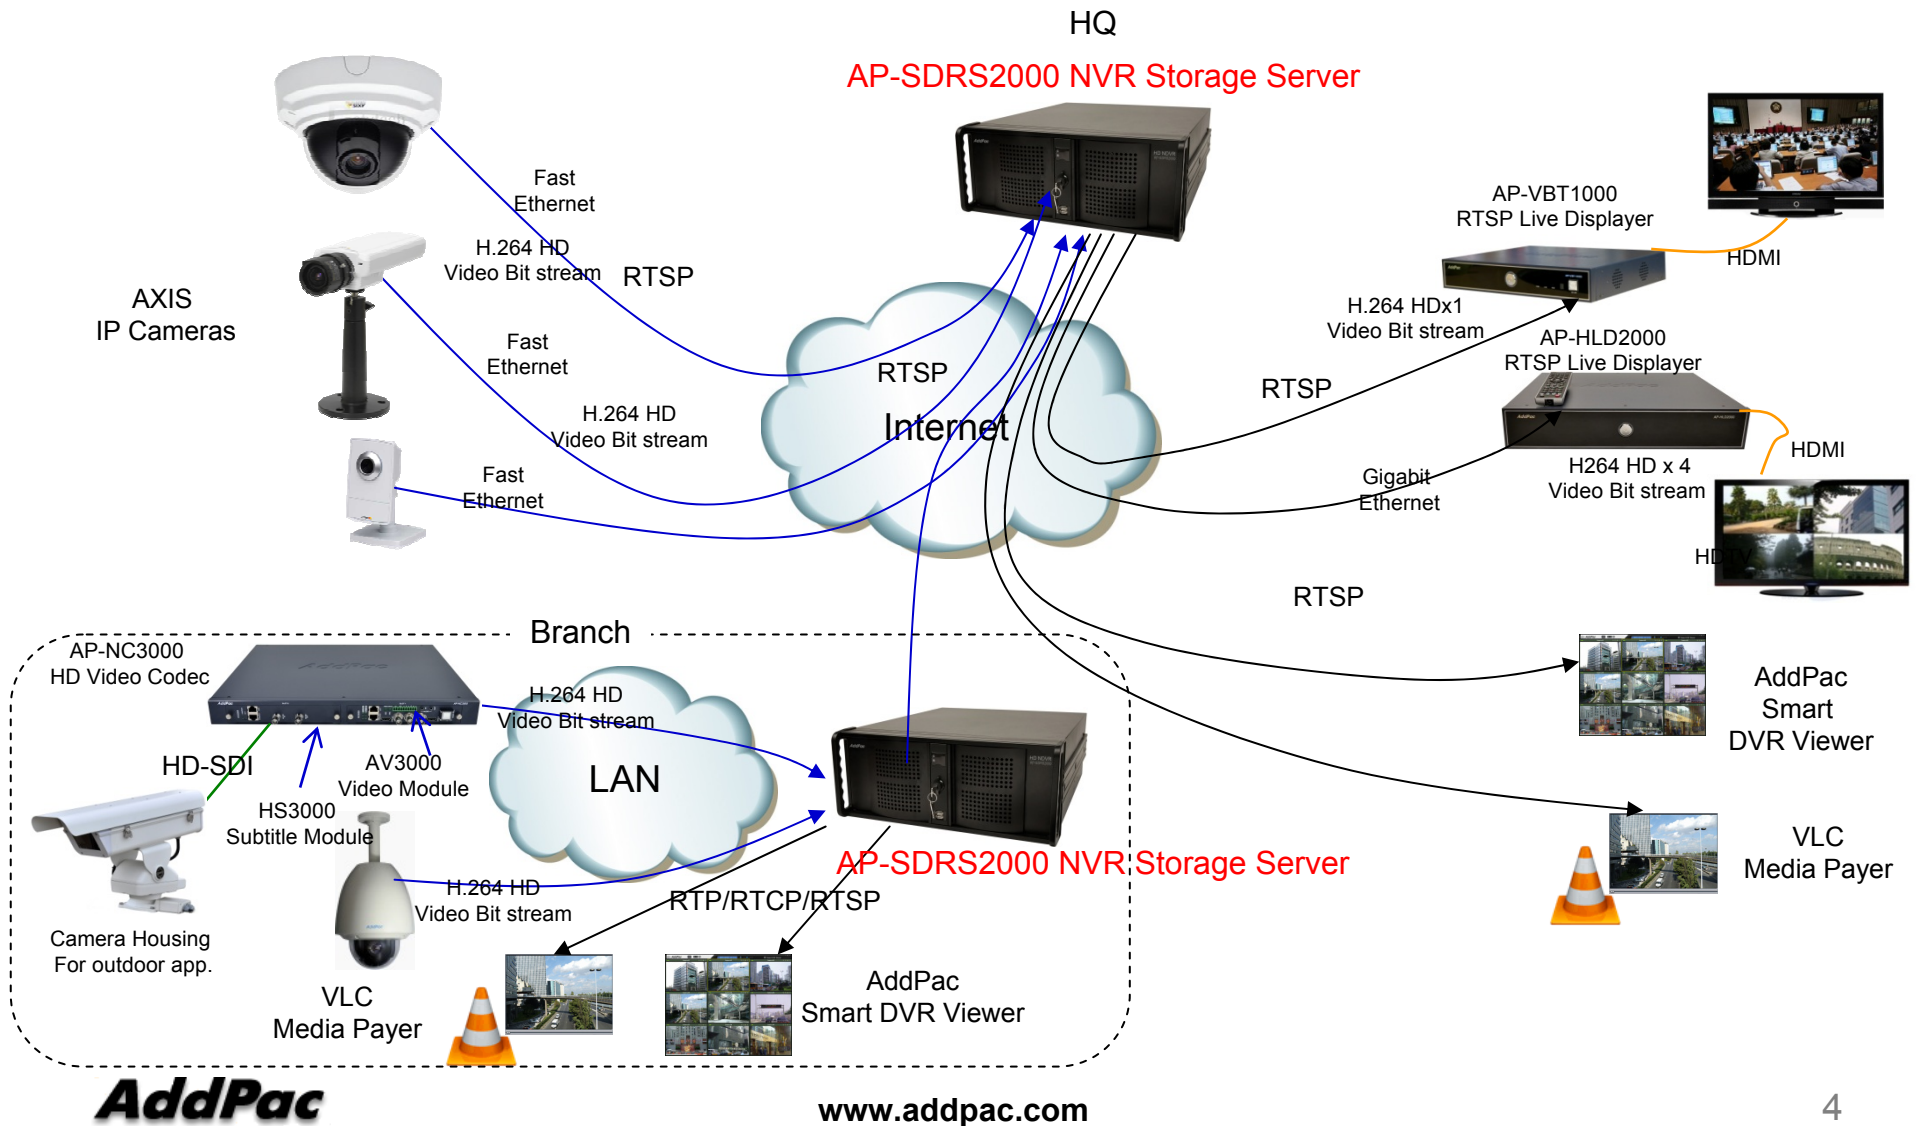

Network Service Diagram (Small Scale)