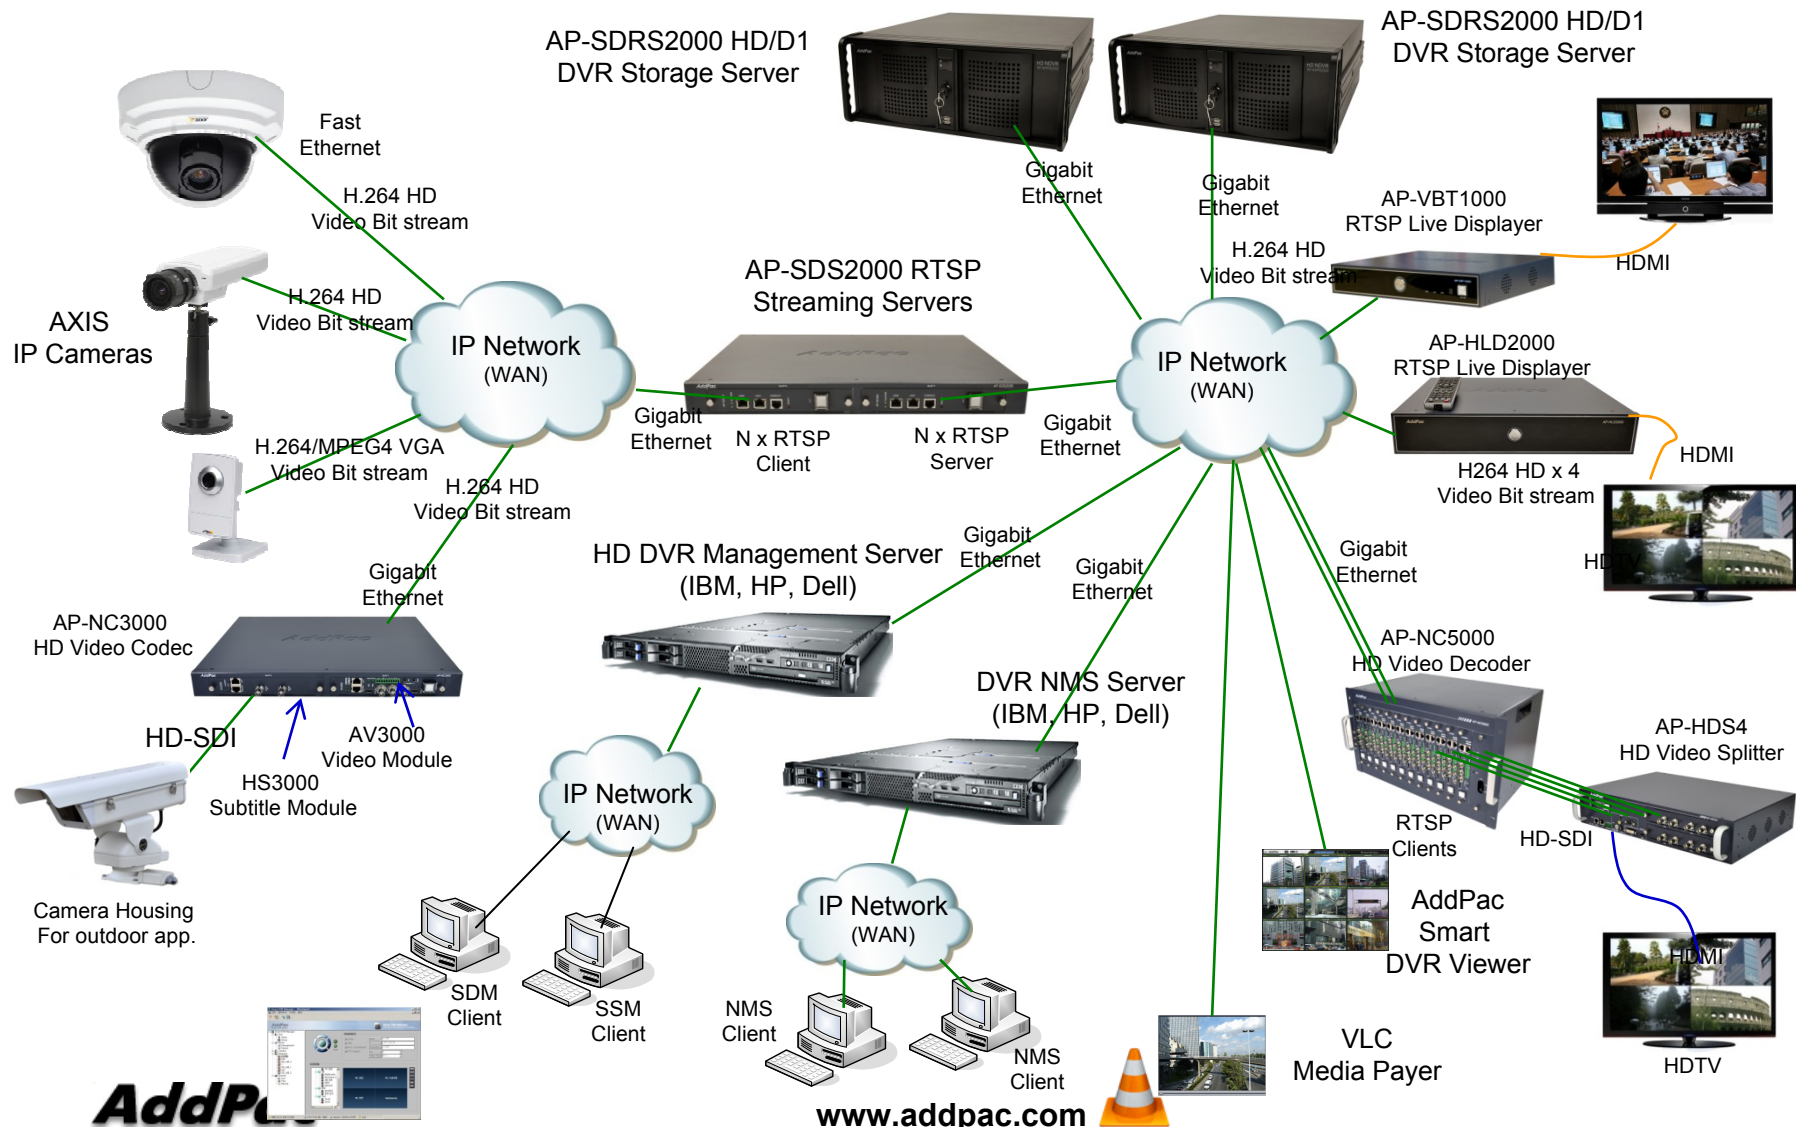

# AP-SDRS2000™ RTSP based HD/D1 NVR Storage Server Solution

S/W Architecture Overview

**AddPac**

**AddPac Technology**

2011, Sales and Marketing

# Contents

- Network Service Diagram (Large Scale)
- Network Service Diagram (Small Scale)
- AP-SDRS2000 Software Block Diagram
- AP-SDRS2000 Protocol Stack

# Network Service Diagram(Large Scale)

# Protocol Stack (DVR Server Part)