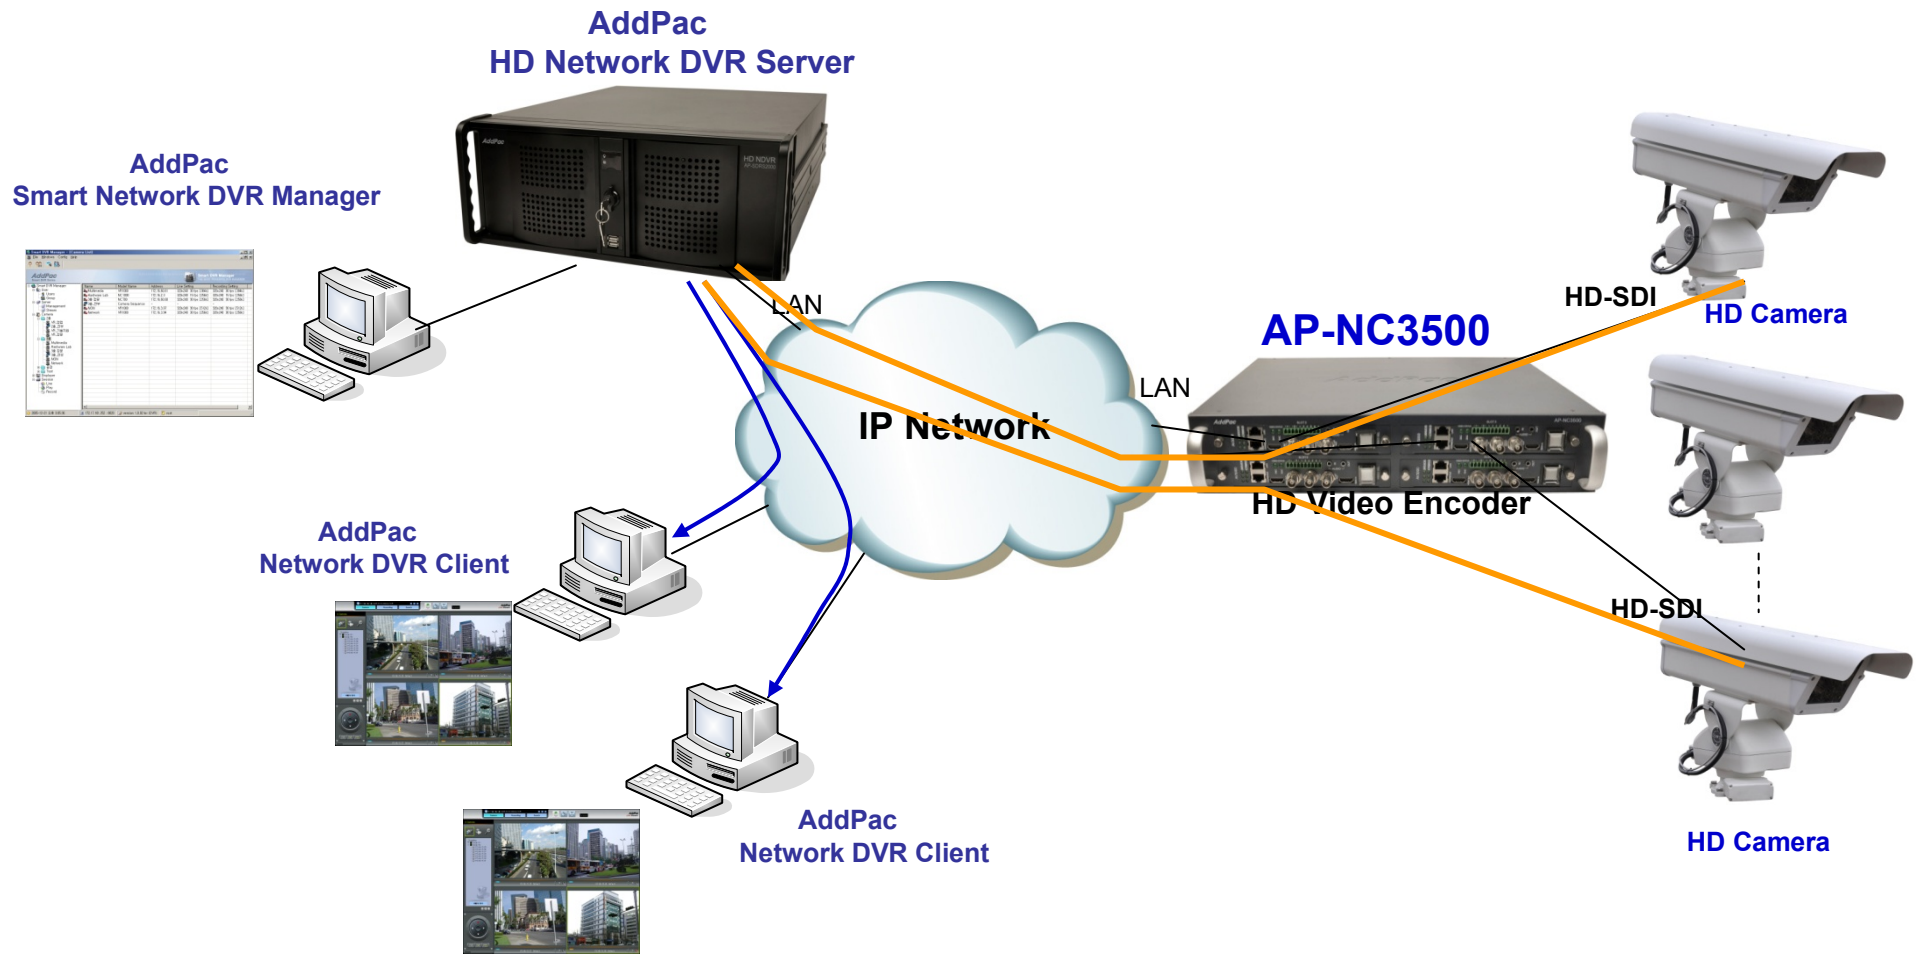

Hardware Specification

AP-NC3500 Multi-Channel HD Network Video Codec

High-end
DSP

- **High-end Programmable DSP Hardware Architecture**
- **Full HD Video Encoder/Decode Module (Ex : AV6000)**
 - **Network Interface**
 - One(1) 10/100/1000Mbps Gigabit Ethernet
 - One(1) Console Port
 - **Powerful Video Input/output Interface**
 - HD-SDI, HDMI, Analog
 - **High quality Audio and Voice Interface**
 - Stereo Audio Input/Output Connector
 - **Camera Control Interface**
 - One(1) RS-232C, RS422, RS485 Interface for Camera Control
 - **I/O Interface**
 - 2 Alarm Input, 1 Relay

Network Service and Features

AP-NC3500 Multi-Channel HD Network Video Codec

- **Network Managements**
 - DHCP Server & Relay Functions
 - Network Address Translation (NAT) Function
 - Port Address Translation (PAT) Function
 - Transparent Bridging (IEEE Standard) Function
 - Spanning Tree Bridging Protocol Support
 - Remote Bridging Support
 - Concurrent Routing and Bridging Support
 - Cisco Style Command Line Interface (CLI)
 - Network time Protocol (NTP) Support

AP-NC3500 Network Video Codec

Application Area

- Network Surveillance
- Video Line Extension
- HD NVR Service Diagram

Network Surveillance

AP-NC3500 Multi-Channel HD Network Video Codec

Video Line Extension

AP-NC3500 Multi-Channel HD Network Video Codec

HD Network DVR Service Diagram

Ordering Information

- **AP-NC3500 Network Camera Hardware Platform**
 - Programmable RISC + DSP Architecture
 - Four(4) Video Module Slots
- **AV6000, AV3500, AV3000, AV2000 Video Modules**
- **Built-in APOS Internetworking Software for AP-NC3500**
- **Including 1 Year Hardware Warranty**
- **Product Documents**
 - Install and Operation Guide (PDF)
- **Pricing**
 - AddPac Technology Regional Sales Manager
 - Authorized Sales and Marketing Representatives
 - Please Contact www.addpac.com