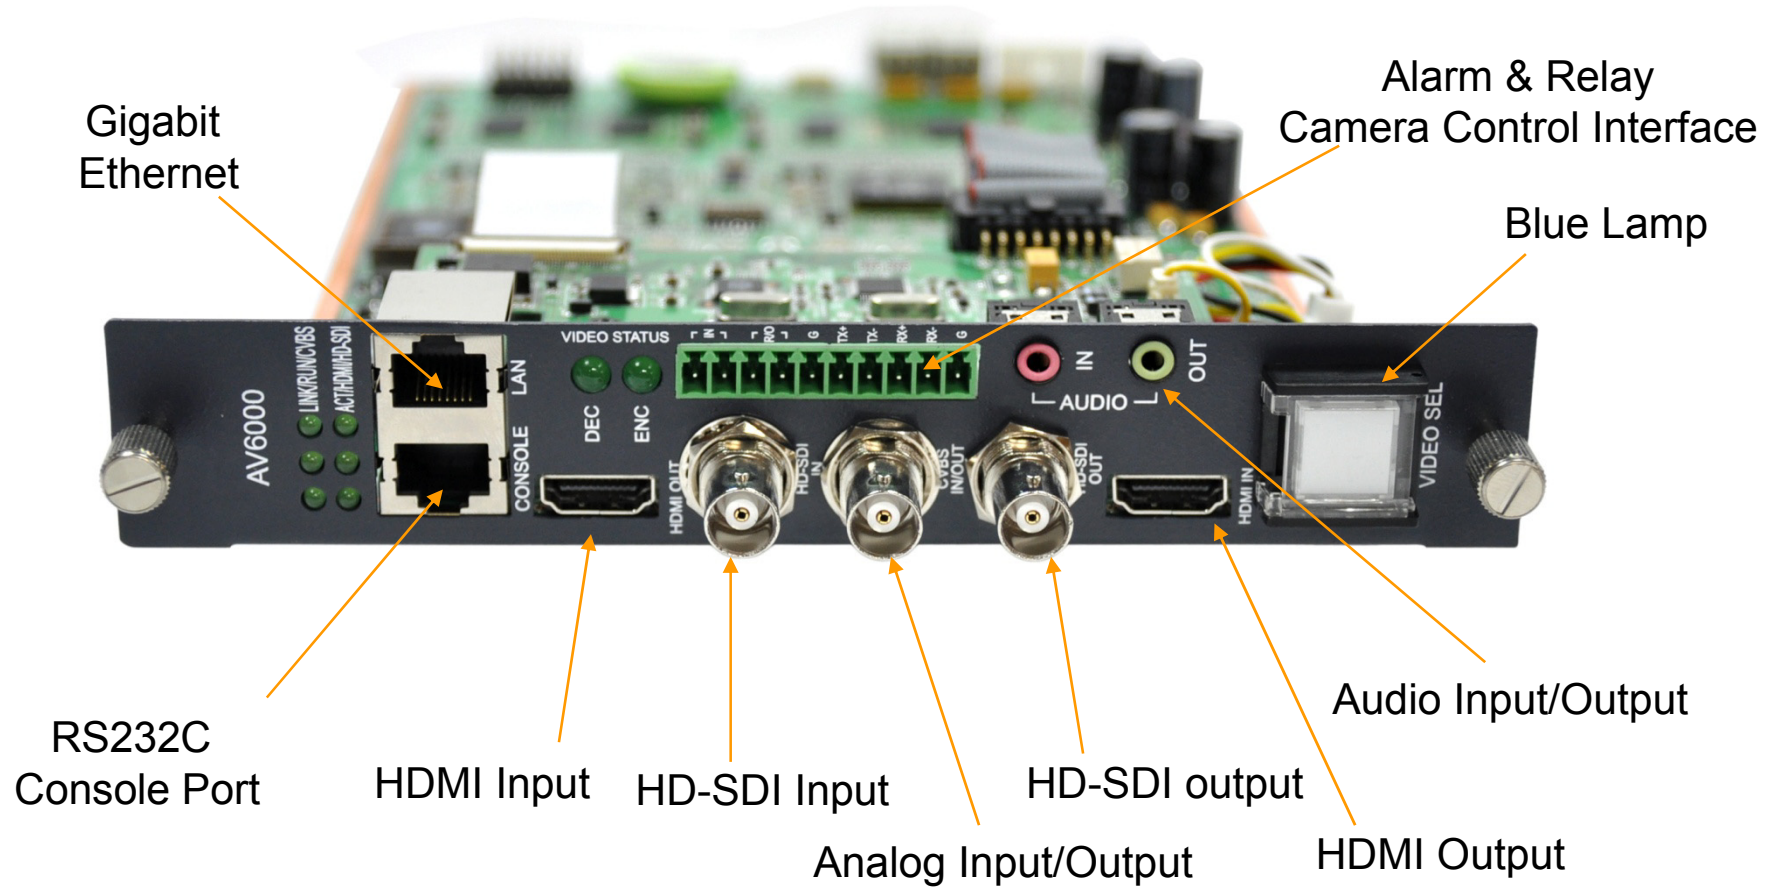

Hardware Specification

AP-NC3500 Multi-Channel HD Network Video Codec

High-end
DSP

- **High-end Programmable DSP Hardware Architecture**
- **Full HD Video Encoder/Decode Module (Ex : AV6000)**
 - **Network Interface**
 - One(1) 10/100/1000Mbps Gigabit Ethernet
 - One(1) Console Port
 - **Powerful Video Input/output Interface**
 - HD-SDI, HDMI, Analog
 - **High quality Audio and Voice Interface**
 - Stereo Audio Input/Output Connector
 - **Camera Control Interface**
 - One(1) RS-232C, RS422, RS485 Interface for Camera Control
 - **I/O Interface**
 - 2 Alarm Input, 1 Relay

Hardware Specification

AP-NC3500 Multi-Channel HD Network Video Codec

High-end
DSP

AP-NC3500 Front Side View

HD Video Encoder Module

Hardware Specification

AP-NC3500 Multi-Channel HD Network Video Codec

High-end
DSP

AP-NC3500 Back Side View

Hardware Specification

AP-NC3500 Multi-Channel HD Network Video Codec

High-end
DSP

AV6000 Full HD Video Encoder/Decoder Module

Software Service

AP-NC3500 Multi-Channel HD Network Video Codec

- **Built-in AddPac APOS Internetworking Software**
 - Scalability, Functionality, and Stability Features
 - Video Traffic QoS Control
- **Programmable Video, Audio, and Voice Services**
 - Video Codes, Audio, and Voice Codec
- **Firmware Upgradeable DSP Architecture**
- **Network Camera Function Support**
- **Industry Standard IP based Network Protocol Features**
- **HD Smart Network DVR Manager**
 - Server and Client Architecture
 - Network Surveillance & Monitoring, Viewer Control, Storage Management, Login Management, and Remote System Management Support
- Smart NMS (Network Management System) for DVR Solution