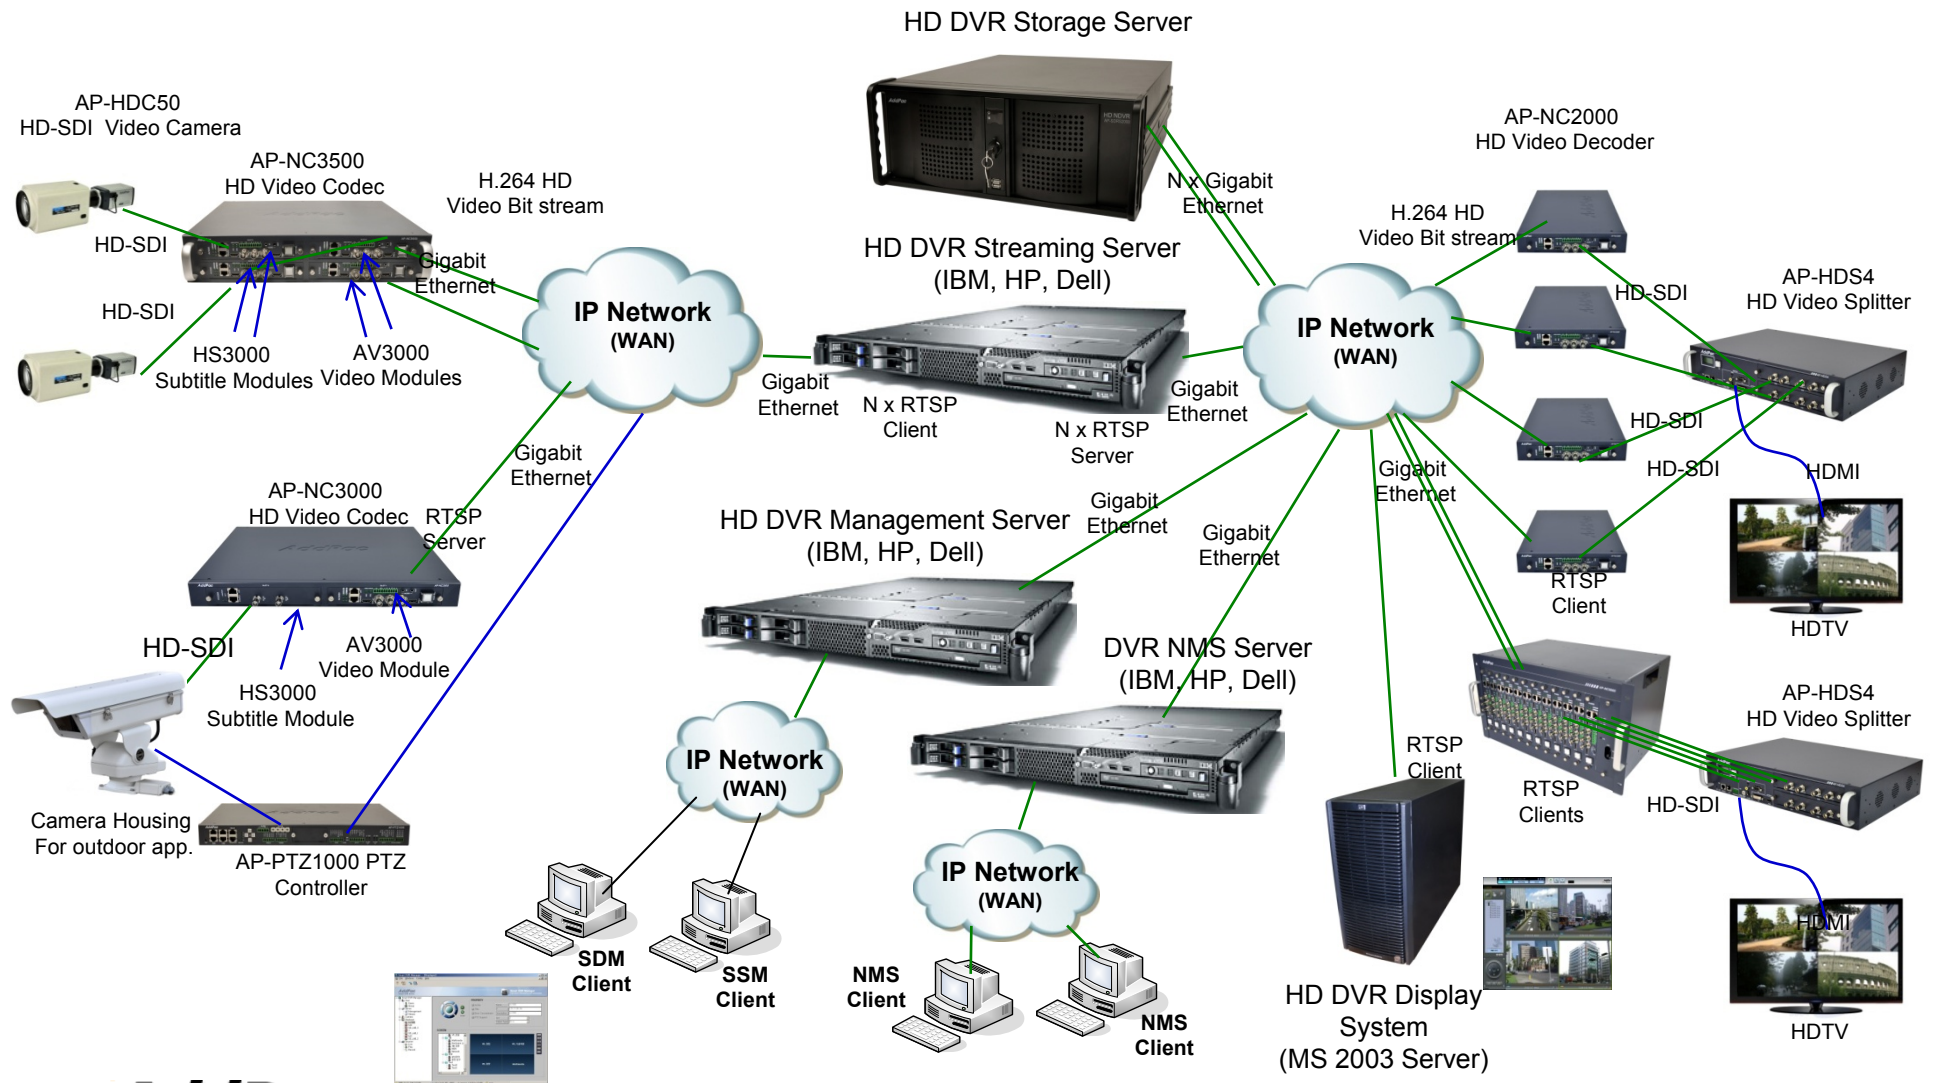

Hardware Specification

AP-NC3500 Multi-Channel HD Network Video Codec

High-end
DSP

- **High-end Programmable DSP Hardware Architecture**
- **Full HD Video Encoder/Decode Module (Ex : AV6000)**
 - **Network Interface**
 - One(1) 10/100/1000Mbps Gigabit Ethernet
 - One(1) Console Port
 - **Powerful Video Input/output Interface**
 - HD-SDI, HDMI, Analog
 - **High quality Audio and Voice Interface**
 - Stereo Audio Input/Output Connector
 - **Camera Control Interface**
 - One(1) RS-232C, RS422, RS485 Interface for Camera Control
 - **I/O Interface**
 - 2 Alarm Input, 1 Relay

Network Service and Features

AP-NC3500 Multi-Channel HD Network Video Codec

- **Network Managements**
 - DHCP Server & Relay Functions
 - Network Address Translation (NAT) Function
 - Port Address Translation (PAT) Function
 - Transparent Bridging (IEEE Standard) Function
 - Spanning Tree Bridging Protocol Support
 - Remote Bridging Support
 - Concurrent Routing and Bridging Support
 - Cisco Style Command Line Interface (CLI)
 - Network time Protocol (NTP) Support

AP-NC3500 Network Video Codec

Application Area

- Network Surveillance
- Video Line Extension
- HD NVR Service Diagram

Network Surveillance

AP-NC3500 Multi-Channel HD Network Video Codec

Video Line Extension

AP-NC3500 Multi-Channel HD Network Video Codec

HD Network DVR Service Diagram

Ordering Information

- **AP-NC3500 Network Camera Hardware Platform**
 - Programmable RISC + DSP Architecture
 - Four(4) Video Module Slots
- **AV6000, AV3500, AV3000, AV2000 Video Modules**
- **Built-in APOS Internetworking Software for AP-NC3500**
- **Including 1 Year Hardware Warranty**
- **Product Documents**
 - Install and Operation Guide (PDF)
- **Pricing**
 - AddPac Technology Regional Sales Manager
 - Authorized Sales and Marketing Representatives
 - Please Contact www.addpac.com