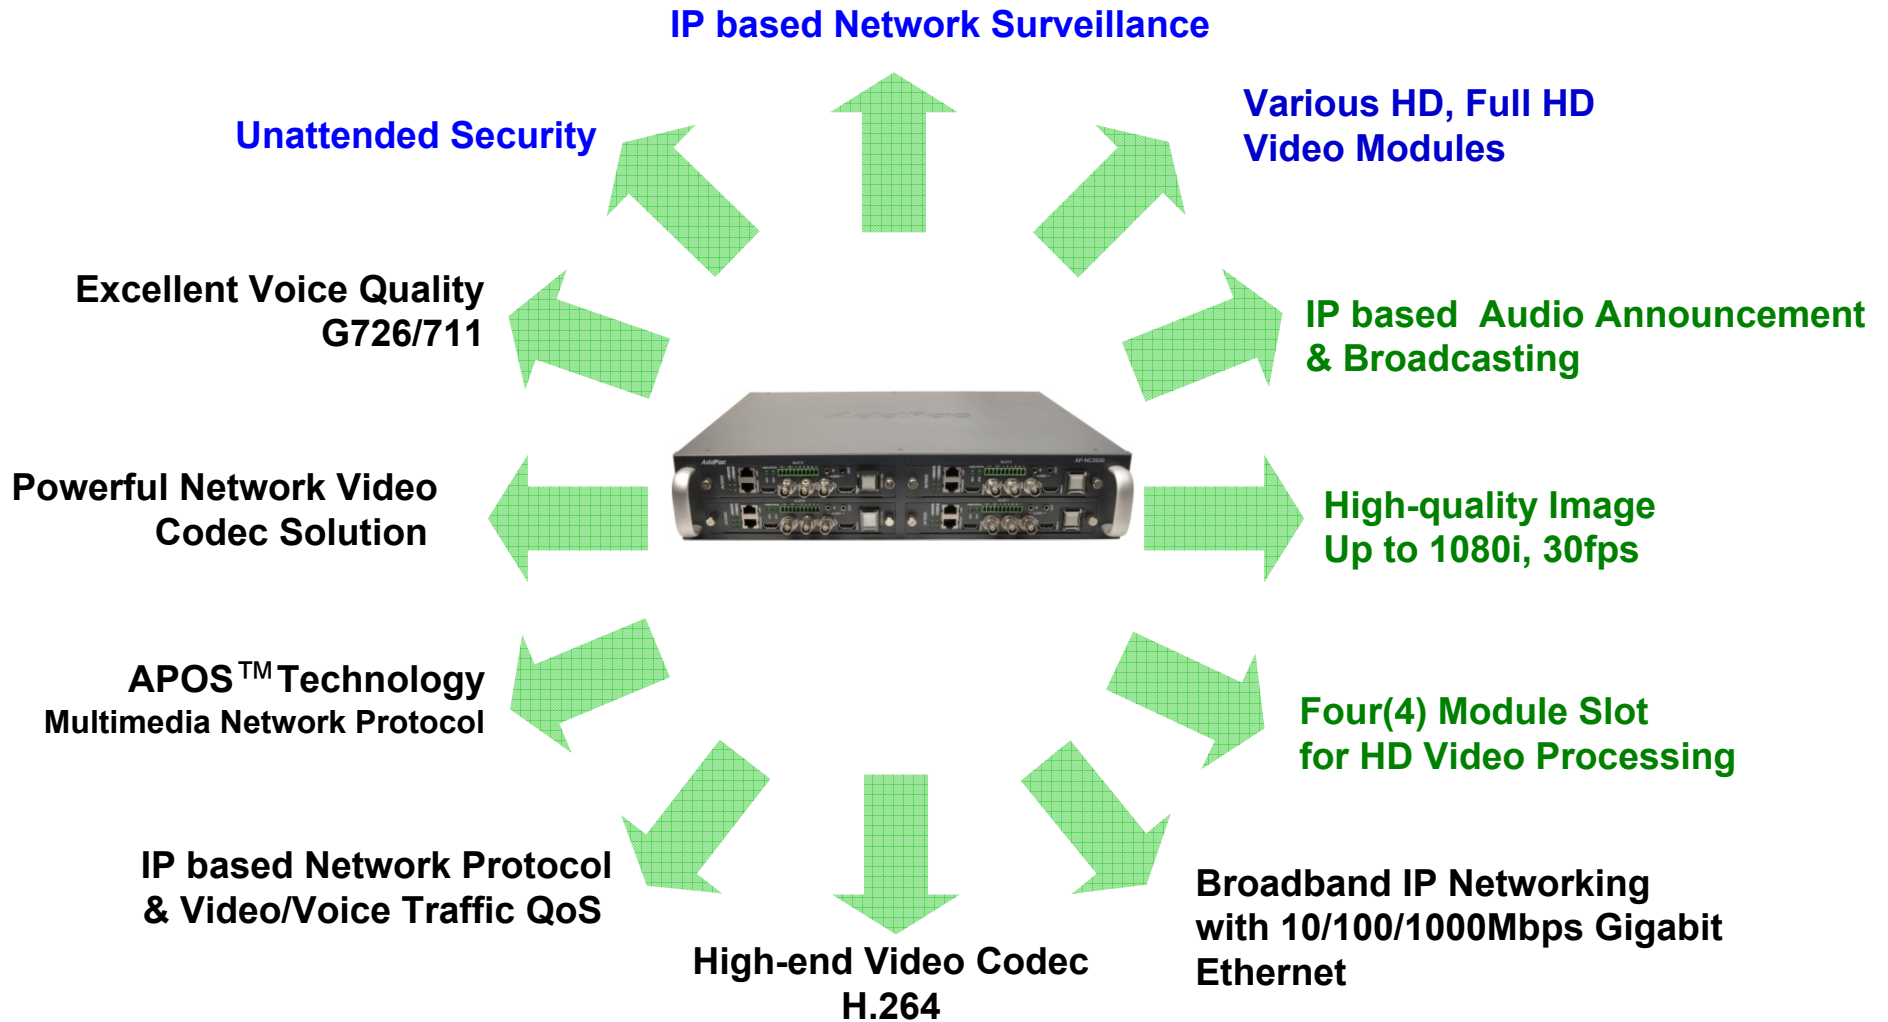

Product Overview

AP-NC3500 Multi-Channel HD Network Video Codec

- IP based Audio/Video Encoding/Decoding Solution
- Four(4) Module Slots for HD Video Modules
- HD Video Encoder Module
- HD Video Decoder Module
- IP based Network Surveillance Solution
- High-performance Video, Audio, and Voice Service
- Firmware Upgradeable Architecture
- Video Solution with Outstanding Network Service Capability
- Audio/Video Privacy Protection

Product Highlights

AP-NC3500 Multi-Channel HD Network Video Codec

Benefits and Features

AP-NC3500 Multi-Channel HD Network Video Codec

- **High Quality Images up to 64kbps and 15Mbps**
- **Four(4) Module Slots for Video Module**
- **Full HD, HD, SD Video Encoder Module**
- **Full HD, HD, SD Video Decoder Module**
- **High-performance Audio & Video Codec Support**
 - H.264, MPEG-4 Video Codec
 - Line IN/OUT : G.726, G.711 Audio Codec
- **Up to 30 frame/sec, 1080i Resolution**
- **IP Audio Announcement & Broadcasting**
- **RTSP based Network Protocol Support**
- **Video Application**
 - Network Surveillance Solution

Hardware Specification

AP-NC3500 Multi-Channel HD Network Video Codec

High-end
DSP

- **High-end Programmable DSP Hardware Architecture**
- **Full HD Video Encoder/Decode Module (Ex : AV6000)**
 - **Network Interface**
 - One(1) 10/100/1000Mbps Gigabit Ethernet
 - One(1) Console Port
 - **Powerful Video Input/output Interface**
 - HD-SDI, HDMI, Analog
 - **High quality Audio and Voice Interface**
 - Stereo Audio Input/Output Connector
 - **Camera Control Interface**
 - One(1) RS-232C, RS422, RS485 Interface for Camera Control
 - **I/O Interface**
 - 2 Alarm Input, 1 Relay

Hardware Specification

AP-NC3500 Multi-Channel HD Network Video Codec

High-end
DSP

AP-NC3500 Front Side View

HD Video Encoder Module

Hardware Specification

AP-NC3500 Multi-Channel HD Network Video Codec

High-end
DSP