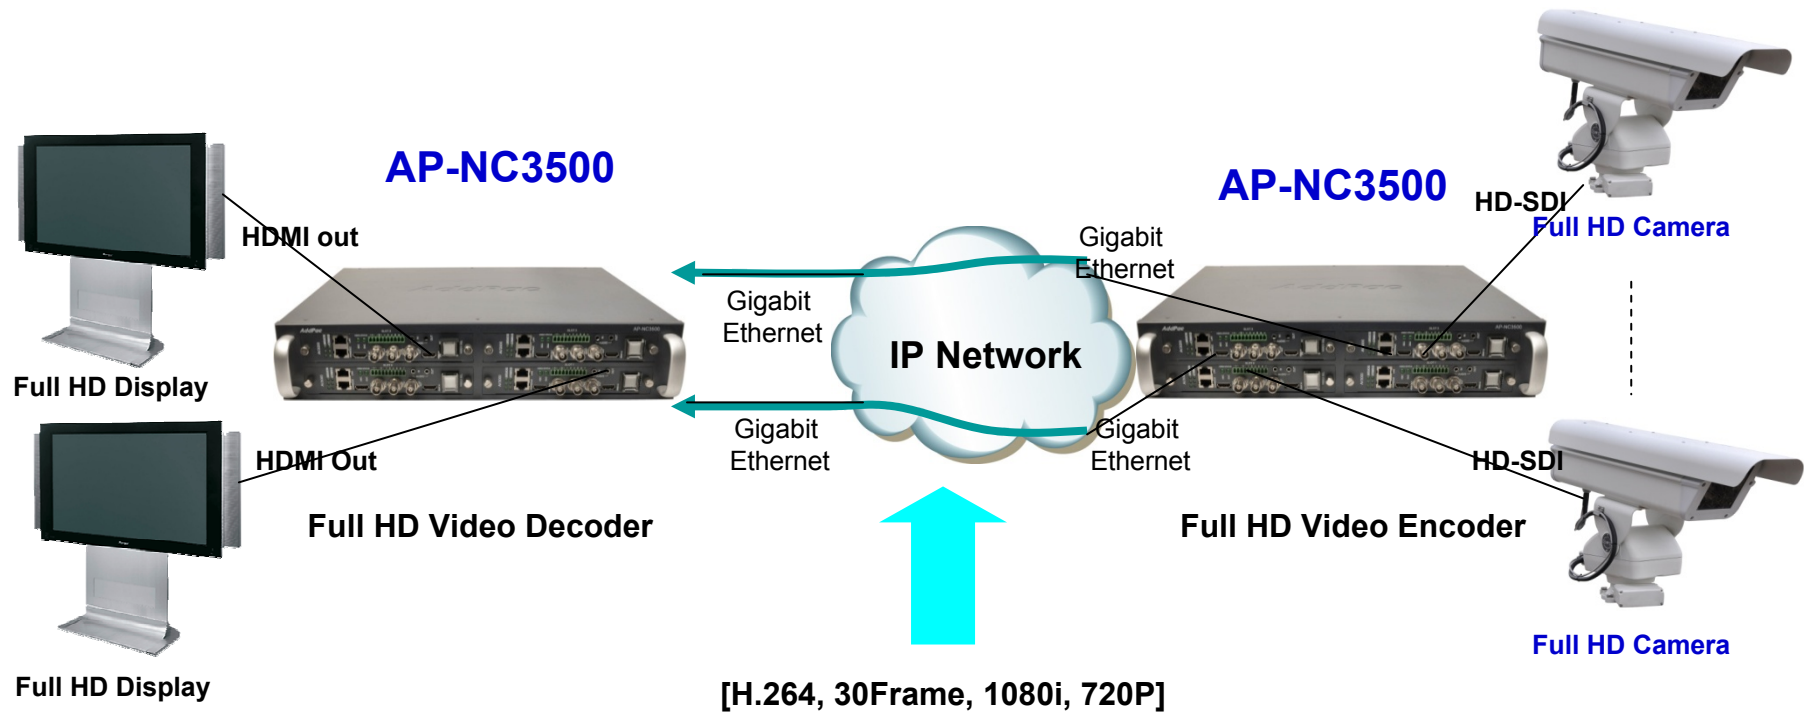

Hardware Specification

AP-NC3500 Multi-Channel HD Network Video Codec

High-end
DSP

- **High-end Programmable DSP Hardware Architecture**
- **Full HD Video Encoder/Decode Module (Ex : AV6000)**
 - **Network Interface**
 - One(1) 10/100/1000Mbps Gigabit Ethernet
 - One(1) Console Port
 - **Powerful Video Input/output Interface**
 - HD-SDI, HDMI, Analog
 - **High quality Audio and Voice Interface**
 - Stereo Audio Input/Output Connector
 - **Camera Control Interface**
 - One(1) RS-232C, RS422, RS485 Interface for Camera Control
 - **I/O Interface**
 - 2 Alarm Input, 1 Relay

Network Service and Features

AP-NC3500 Multi-Channel HD Network Video Codec

- **Network Managements**
 - DHCP Server & Relay Functions
 - Network Address Translation (NAT) Function
 - Port Address Translation (PAT) Function
 - Transparent Bridging (IEEE Standard) Function
 - Spanning Tree Bridging Protocol Support
 - Remote Bridging Support
 - Concurrent Routing and Bridging Support
 - Cisco Style Command Line Interface (CLI)
 - Network time Protocol (NTP) Support

AP-NC3500 Network Video Codec

Application Area

- Network Surveillance
- Video Line Extension
- HD NVR Service Diagram

Network Surveillance

AP-NC3500 Multi-Channel HD Network Video Codec

Video Line Extension

AP-NC3500 Multi-Channel HD Network Video Codec

HD Network DVR Service Diagram

Ordering Information

- **AP-NC3500 Network Camera Hardware Platform**
 - Programmable RISC + DSP Architecture
 - Four(4) Video Module Slots
- **AV6000, AV3500, AV3000, AV2000 Video Modules**
- **Built-in APOS Internetworking Software for AP-NC3500**
- **Including 1 Year Hardware Warranty**
- **Product Documents**
 - Install and Operation Guide (PDF)
- **Pricing**
 - AddPac Technology Regional Sales Manager
 - Authorized Sales and Marketing Representatives
 - Please Contact www.addpac.com