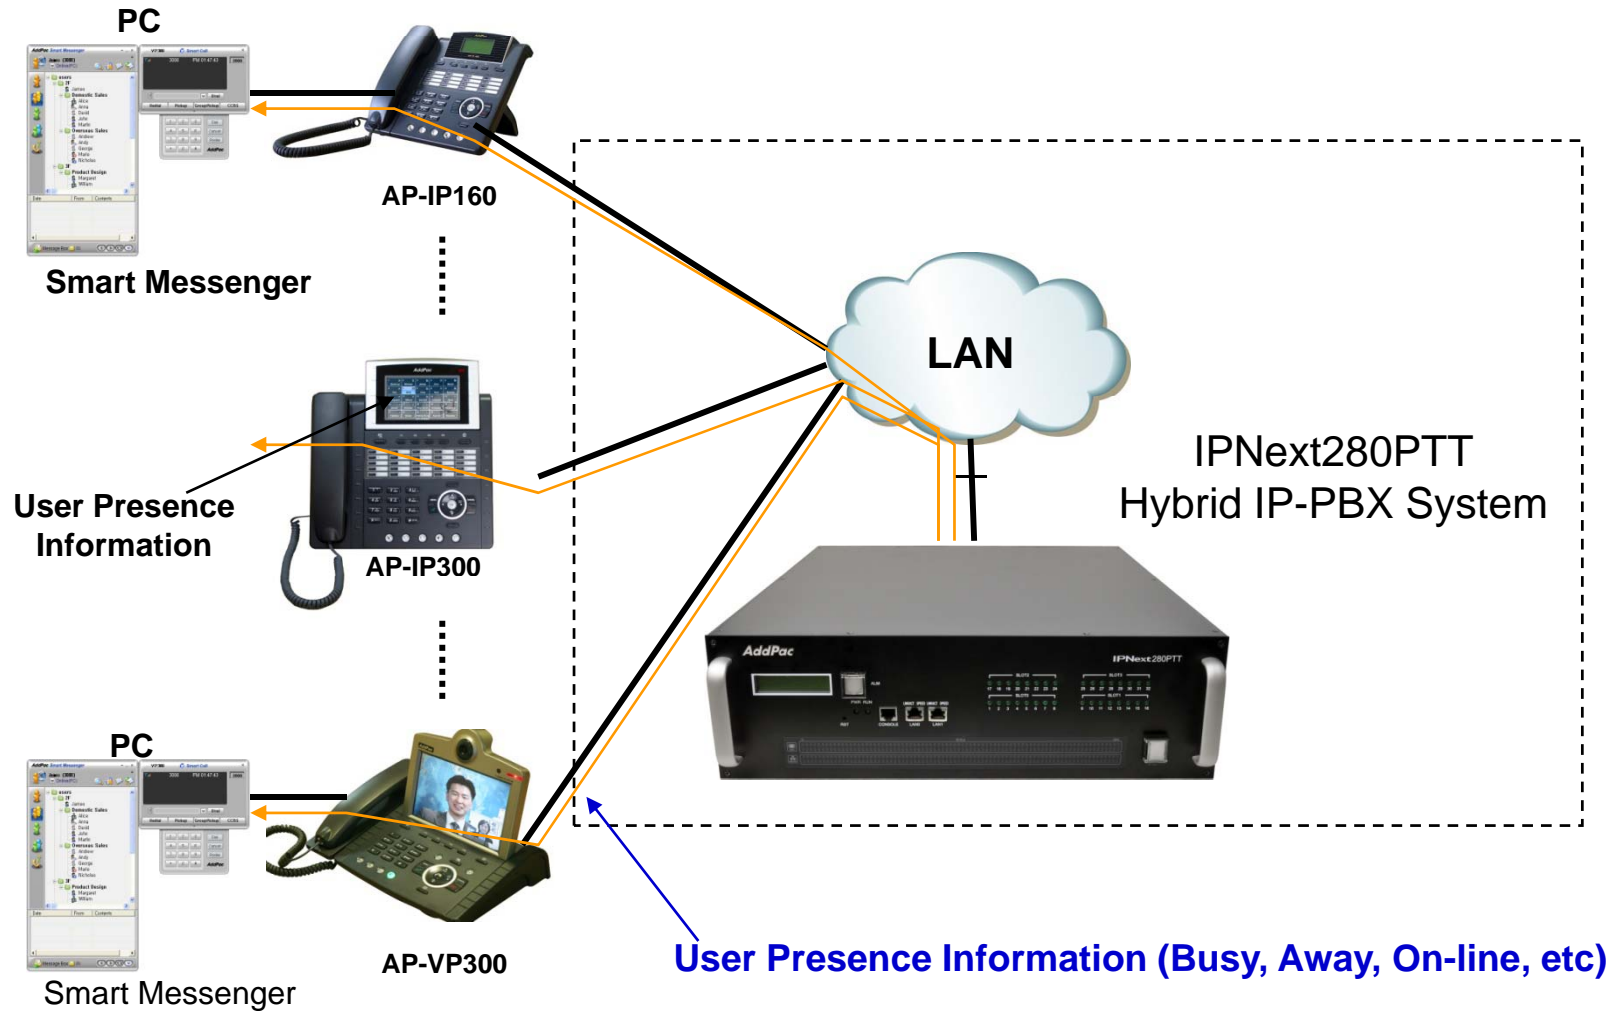

- User Presence Service Model
- User Presence System Diagram
- Application Area

User Presence Service Model

IPNext210 supports Call Manager & Presence Server Function

- Small Scale User Presence Solution
- Low Cost Solution

Presence Service System Diagram

Presence Service System Diagram

User Presence IP-PBX Application

Thank you!

AddPac Technology Co., Ltd.
Sales and Marketing

Phone +82.2.568.3848 (KOREA)

FAX +82.2.568.3847 (KOREA)