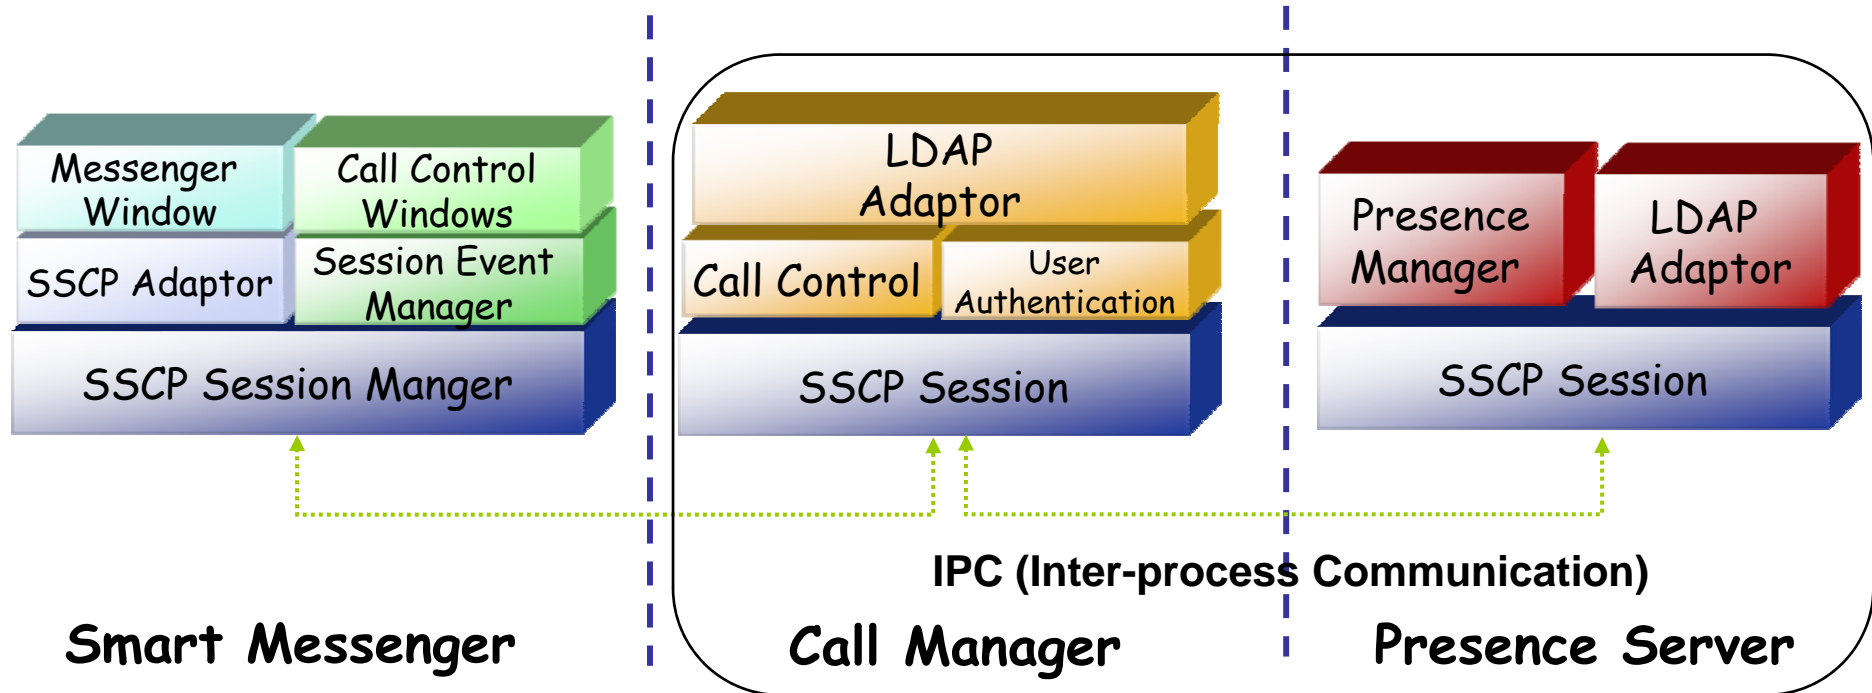

IPNext280PTT™

Hybrid IP-PBX System

High-performance Hybrid IP-PBX + PTT Server Solution

User Presence Service Features

AddPac

AddPac Technology

2011, Sales and Marketing

Contents

- User Presence Service Model
- User Presence System Diagram
- Application Area

User Presence Service Model

IPNext210 supports Call Manager & Presence Server Function

- Small Scale User Presence Solution
- Low Cost Solution