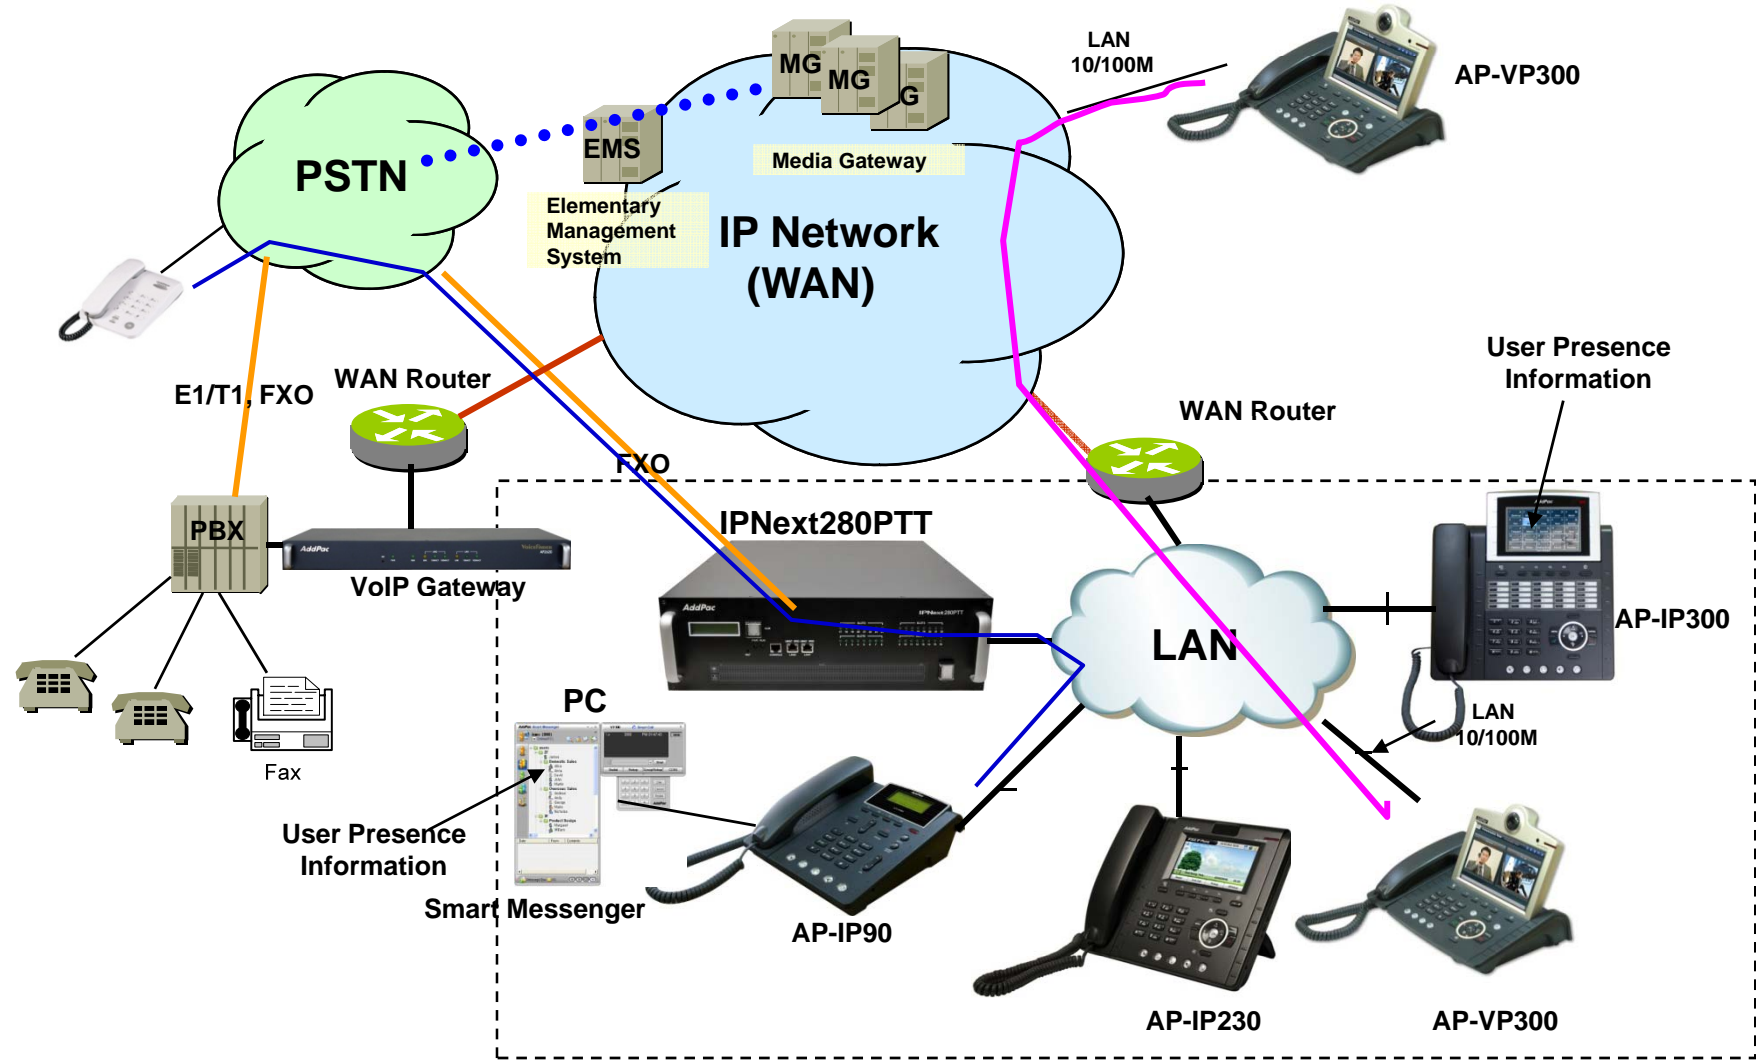

- User Presence Service Model
- User Presence System Diagram
- Application Area

User Presence Service Model

IPNext210 supports Call Manager & Presence Server Function

- Small Scale User Presence Solution
- Low Cost Solution

Presence Service System Diagram

Presence Service System Diagram

User Presence IP-PBX Application

Thank you!

AddPac Technology Co., Ltd.
Sales and Marketing

Phone +82.2.568.3848 (KOREA)

FAX +82.2.568.3847 (KOREA)