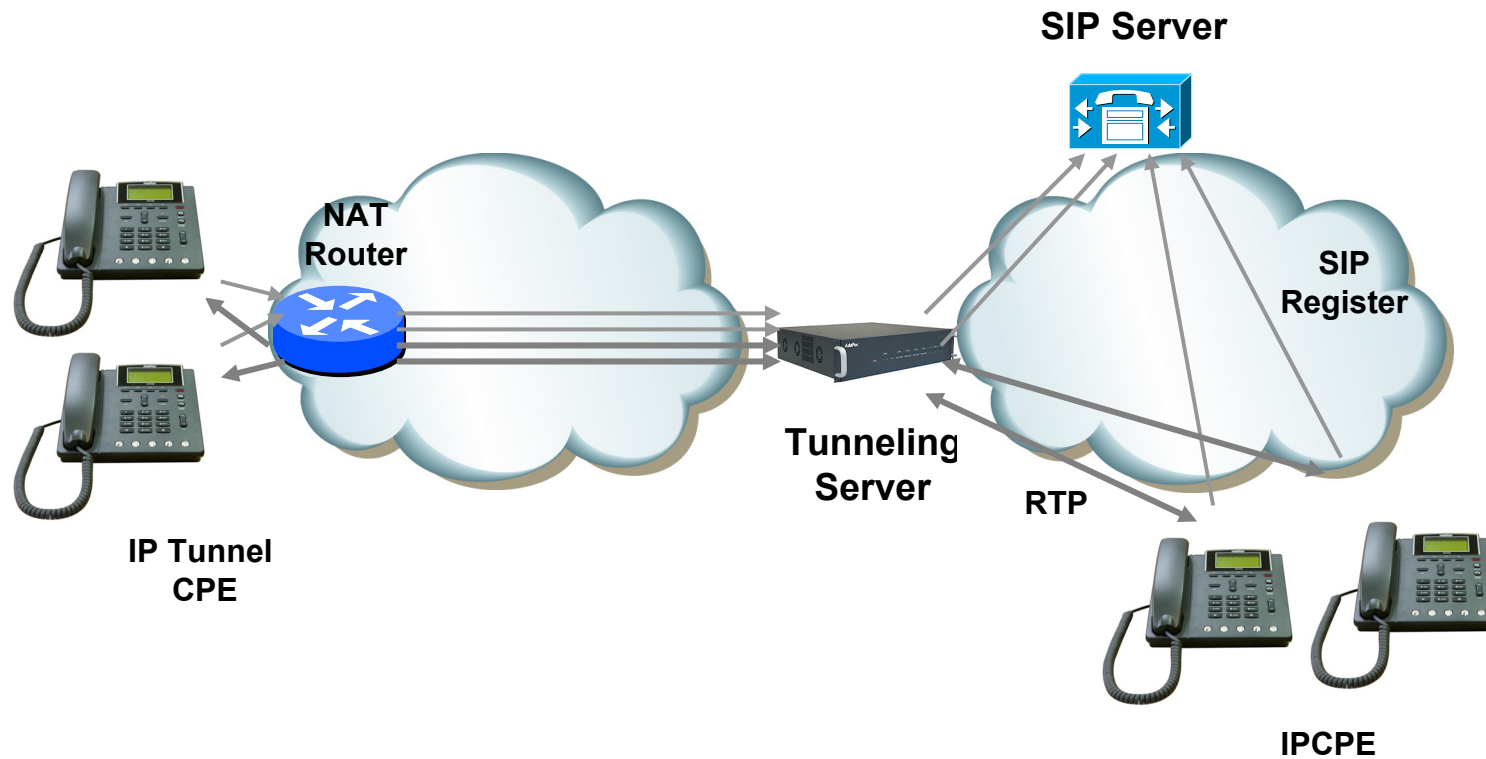

AP-IP100™

BcN IP Phone

High Performance Broadband Convergence Network
IP Phone Solution

Tunneling Features

AddPac

AddPac Technology

2007, Sales and Marketing

www.addpac.com

Contents

- Tunneling Server Feature
- Dialup Tunneling Protocol
- IP Tunneling Protocol at NAT/PAT
- Tunneling Service at NAT/PAT
- Tunneling Service at VPN

Tunneling Service Feature

AP-IP100 IP Phone

- RADIUS Interface (AAA)
- Dialup Tunneling Protocol
 - PPTP
 - L2TP
 - PPPoE
- IP Tunneling Protocols
 - IPIP
- PPP Authentication
 - PAP
 - CHAP

Dialup Tunneling Protocol

AP-IP100 IP Phone

IP Tunneling Protocol at NAT/PAT

AP-IP100 IP Phone

Tunneling Service at NAT/PAT

AP-IP100 IP Phone

Tunneling Service at VPN

AP-IP100 Premium IP Phone