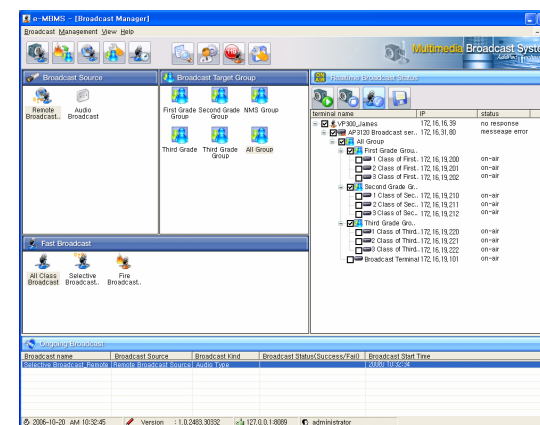

Volume Control

Remote Audio Broadcasting using External MIC (example)

Multiple Remote Broadcasting Service Diagram

e-MBMS Service Feature

- Client/Server Architecture
- PC based Window Application Program
- User and Group Management
- User Access Management
- Broadcasting Equipment Management (Server/Terminal/Controller)
- Broadcasting Source Management
- Configuration Management
- Session Management
- Schedule Broadcasting Management
- Emergency Broadcasting
- Event Management
- **Remote Broadcasting Controller Management**
- e-MBMS Redundancy Configuration/Backup
- etc