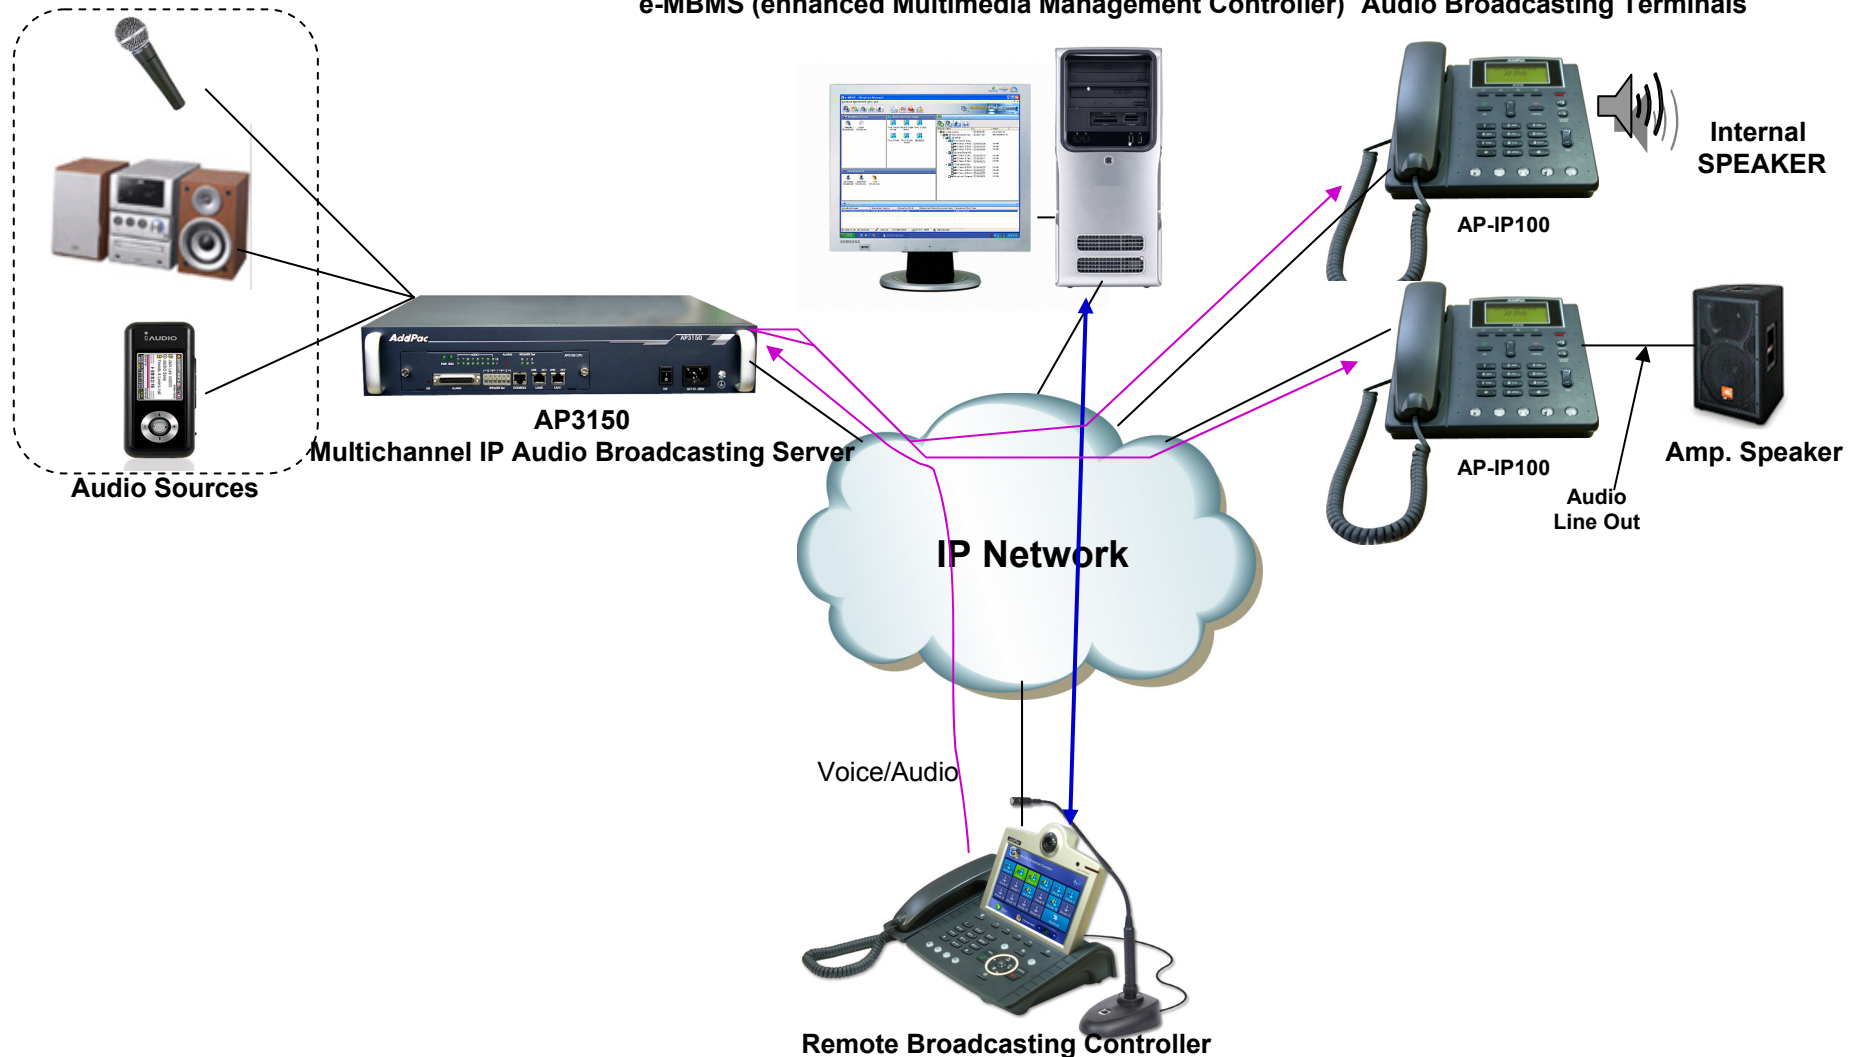

Remote Broadcasting

High-performance Remote Multimedia Broadcasting Solution

AP-IP100 Broadcasting Terminal

AP-VP300 Remote Broadcasting Terminal

e-MBMS (enhanced Multimedia
Broadcasting Management System)

Remote Broadcasting Network Diagram

e-MBMS (enhanced Multimedia Management Controller) Audio Broadcasting Terminals

Remote Broadcasting Controller

AP-VP300 High Performance IP Video Phone

✓ Application Select

Remote Broadcasting Controller

OSD for Group Broadcasting Service

AP-VP300 High Performance IP Video Phone

Display the ON-AIR Status

Touch Screen

Chime Bell indicate "Broadcasting Start"

Volume Up button

Broadcasting Start Button

Volume Control

Remote Audio Broadcasting using External MIC (example)

Multiple Remote Broadcasting Service Diagram

e-MBMS Service Feature

- Client/Server Architecture
- PC based Window Application Program
- User and Group Management
- User Access Management
- Broadcasting Equipment Management (Server/Terminal/Controller)
- Broadcasting Source Management
- Configuration Management
- Session Management
- Schedule Broadcasting Management
- Emergency Broadcasting
- Event Management
- **Remote Broadcasting Controller Management**
- e-MBMS Redundancy Configuration/Backup
- etc