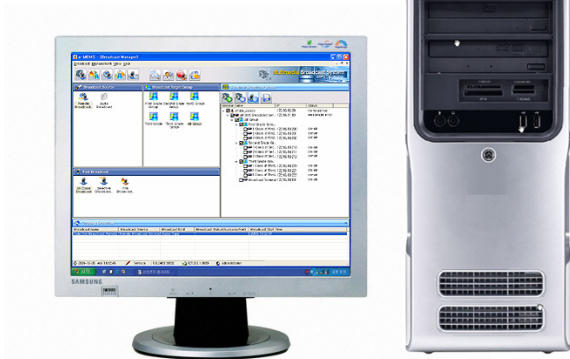

Remote Broadcasting

High-performance Remote Multimedia Broadcasting Solution

AP-IP100 Broadcasting Terminal

AP-VP300 Remote Broadcasting Terminal

e-MBMS (enhanced Multimedia
Broadcasting Management System)

AddPac

AddPac

AddPac Technology

2007, Sales and Marketing

Contents

- Remote Broadcasting Network Diagram : Example
- AP-VP300 Remote Broadcasting Controller
- Multiple Remote Broadcasting Service Diagram
- e-MBMS Multimedia Broadcasting Management

Remote Broadcasting Network Diagram

e-MBMS (enhanced Multimedia Management Controller) Audio Broadcasting Terminals

Remote Broadcasting Controller

AP-VP300 High Performance IP Video Phone

✓ Application Select

Volume Control

Remote Audio Broadcasting using External MIC (example)

Multiple Remote Broadcasting Service Diagram

e-MBMS Service Feature

- Client/Server Architecture
- PC based Window Application Program
- User and Group Management
- User Access Management
- Broadcasting Equipment Management (Server/Terminal/Controller)
- Broadcasting Source Management
- Configuration Management
- Session Management
- Schedule Broadcasting Management
- Emergency Broadcasting
- Event Management
- **Remote Broadcasting Controller Management**
- e-MBMS Redundancy Configuration/Backup
- etc