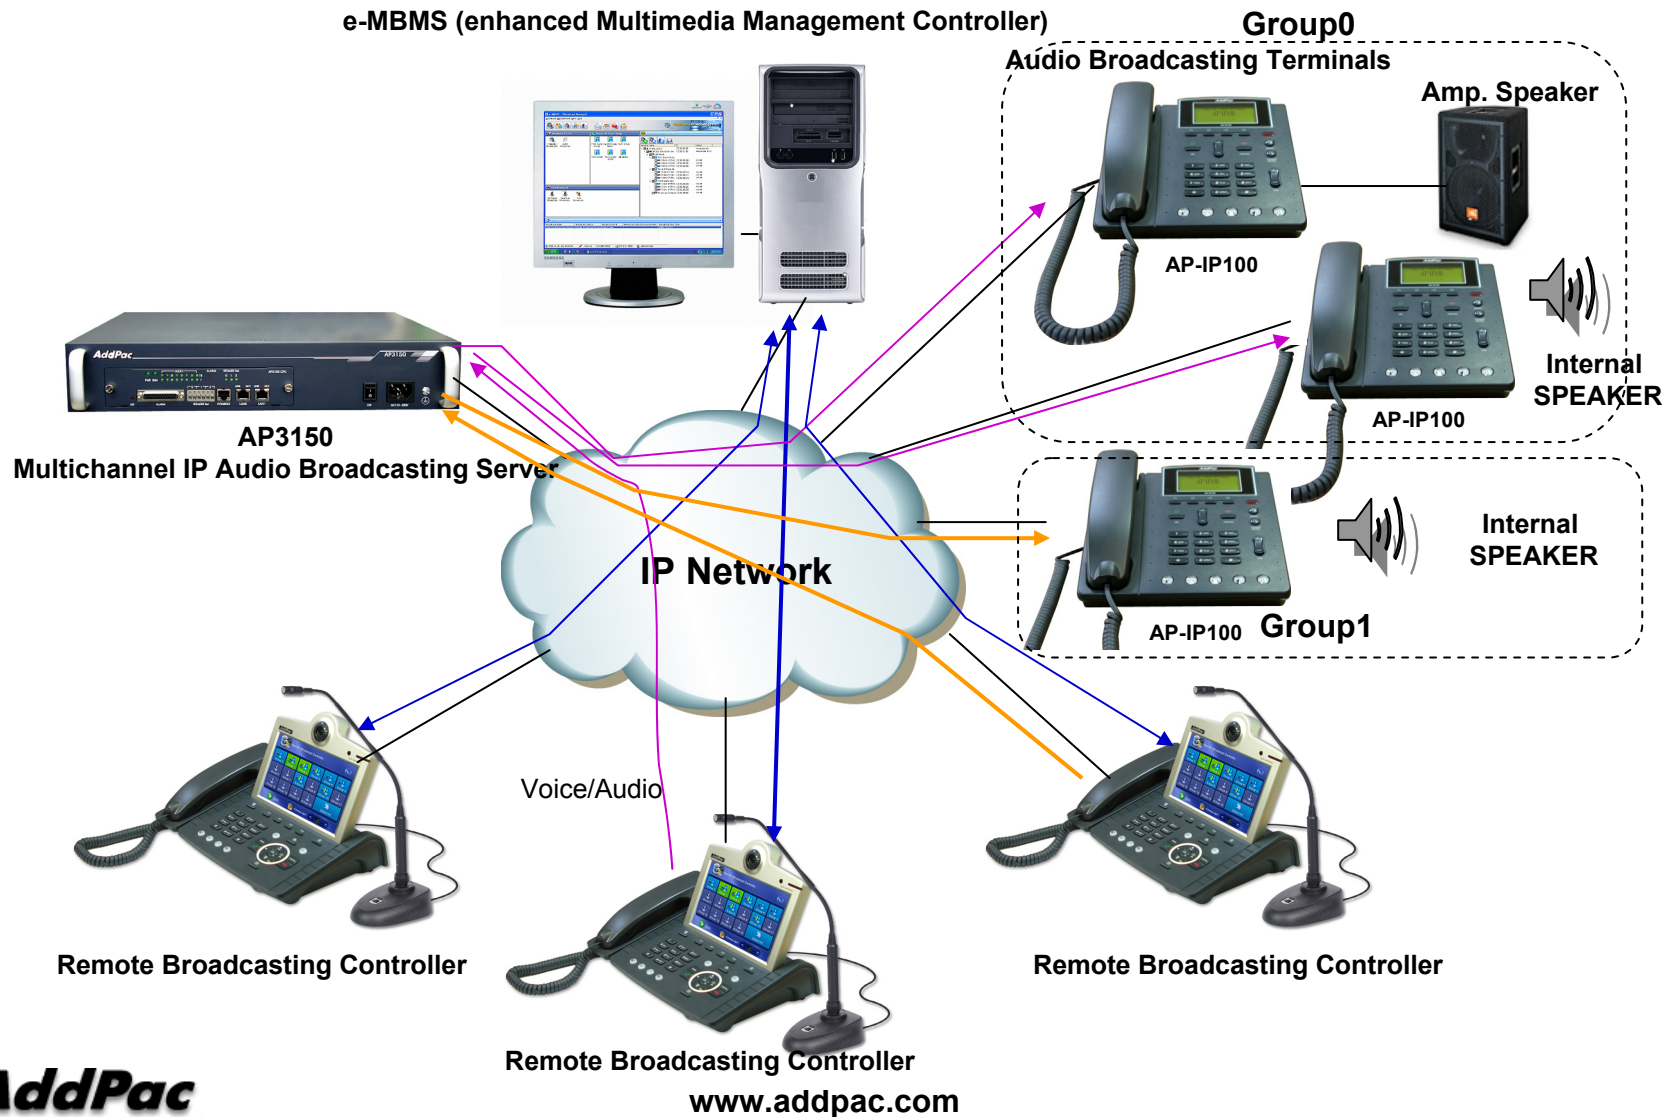

Remote Broadcasting

High-performance Remote Multimedia Broadcasting Solution

AP-IP100 Broadcasting Terminal

AP-VP300 Remote Broadcasting Terminal

e-MBMS (enhanced Multimedia
Broadcasting Management System)

Remote Broadcasting Network Diagram

e-MBMS (enhanced Multimedia Management Controller) Audio Broadcasting Terminals

Remote Broadcasting Controller

AP-VP300 High Performance IP Video Phone

✓ Application Select

Remote Broadcasting Controller

OSD for Group Broadcasting Service

AP-VP300 High Performance IP Video Phone

Display the ON-AIR Status

Touch Screen

Chime Bell indicate "Broadcasting Start"

Volume Up button

Broadcasting Start Button

Volume Control

Remote Audio Broadcasting using External MIC (example)

Multiple Remote Broadcasting Service Diagram

e-MBMS Service Feature

- Client/Server Architecture
- PC based Window Application Program
- User and Group Management
- User Access Management
- Broadcasting Equipment Management (Server/Terminal/Controller)
- Broadcasting Source Management
- Configuration Management
- Session Management
- Schedule Broadcasting Management
- Emergency Broadcasting
- Event Management
- **Remote Broadcasting Controller Management**
- e-MBMS Redundancy Configuration/Backup
- etc