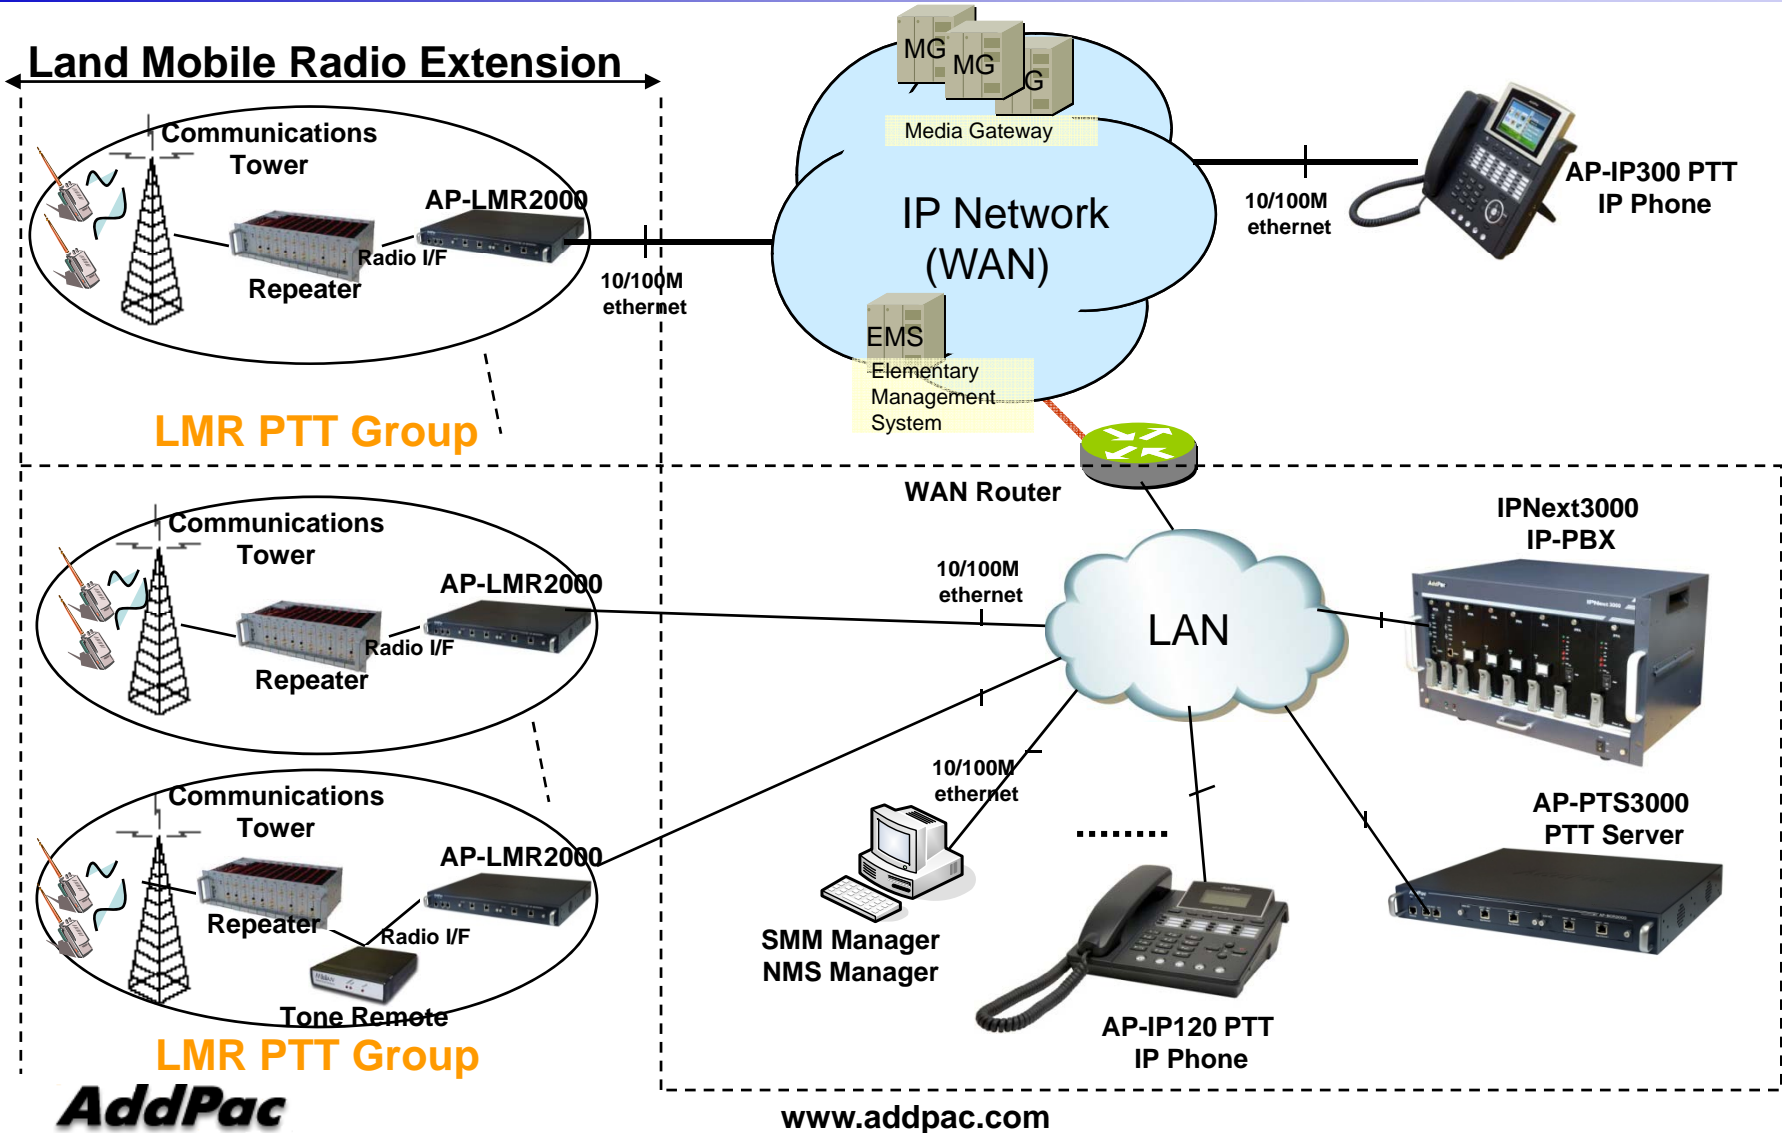

PTT Service Network Diagram