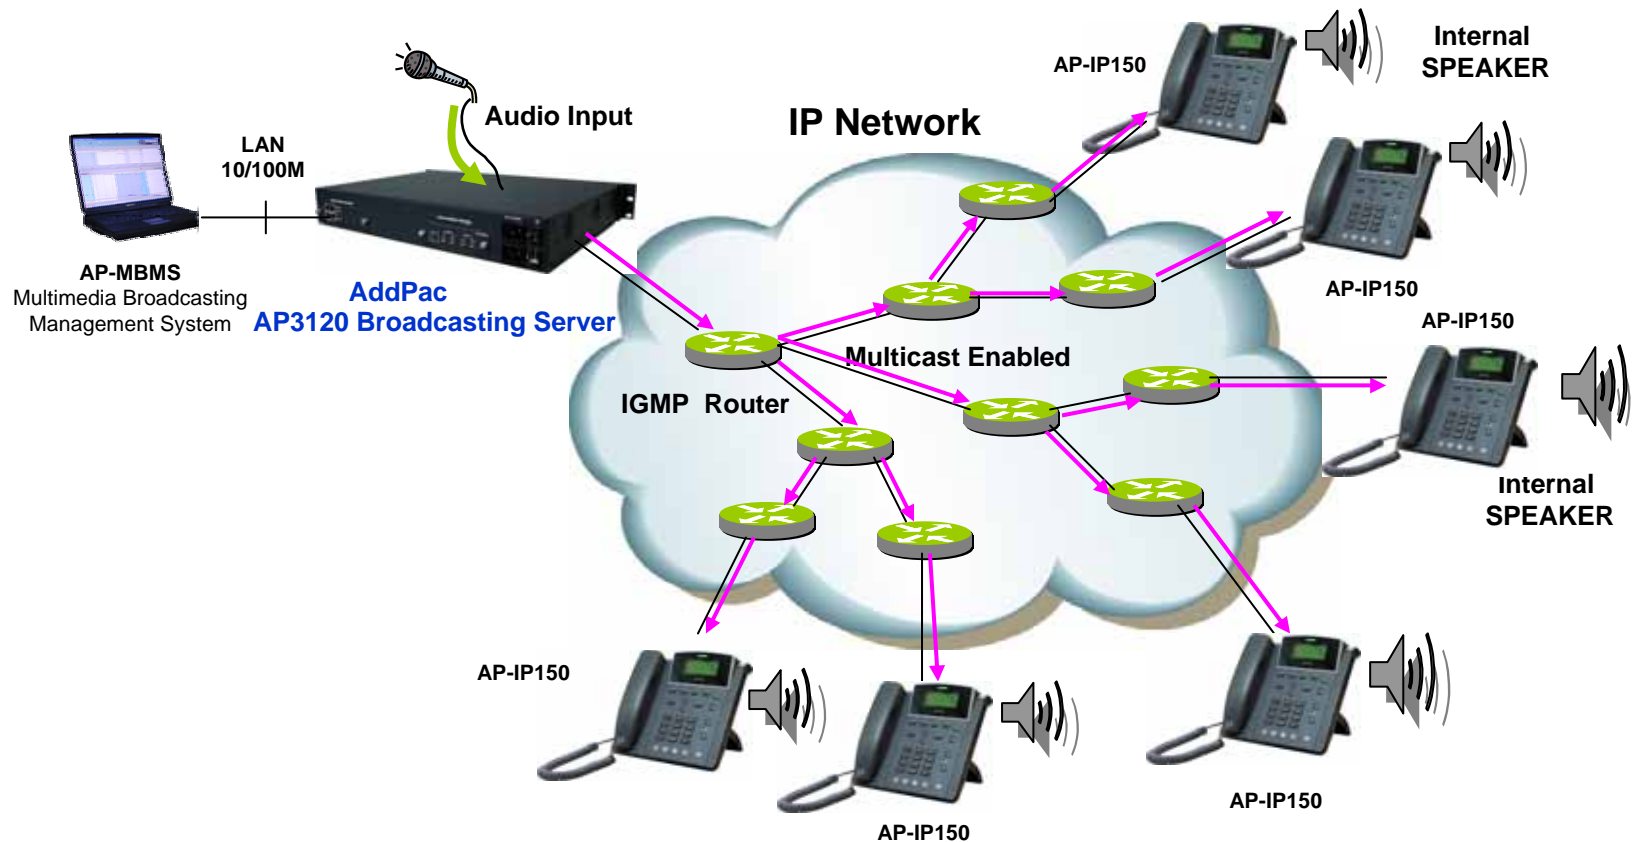

- AP-IP150 H/W Specification
- Audio Broadcasting Service and Features
- Audio Broadcasting Network Diagram
 - IP based Multicast Audio Real-time Broadcasting
 - IP based UniCast Audio Real-time Broadcasting
 - Remote IP Audio Real-time Broadcasting
 - IP-PBX + IP Broadcasting Application

AP-IP150 H/W Specification

- **RISC+DSP Microprocessor Computing Power (Dual Processor Architecture)**
- **Optional FXO Interface for PSTN Backup : AP-IP150E**
- **High quality Audio and Voice Interface**
 - Stereo Audio Input Connector
 - Stereo Audio Output Connector
- **Network Interface**
 - Two(2) 10/100Mbps Fast Ethernet
- **LCD Window : 66.54mm x 24.94mm(Active Area)**
- **Graphic LCD**
- **Power Supply**
 - External Power Adaptor (5V, 2A)
- **Power Switch**
- **PoE (Power over Ethernet)**

Broadcasting Service and Features

- **Built-In Speaker for Personal User**
- **High-performance Audio & Voice Codec Support**
 - G.711, G.726, G.723, G.729 Codec, Optional G.722.2 Wideband Codec
- **Multicast and UniCast Broadcasting Scheme**
 - IGMP Protocol Support for Multicasting
 - Emergency and Normal Broadcasting Message
- **Built-In Internal SPEAKER and External AMP. SPEAKER**
 - Relay Port (PSB) Support for External AMP
- **Remote Volume Control**
- **Robust QoS for Broadcasting and VoIP Traffic**

IP based Audio Real-time Broadcasting

Audio Broadcasting Service via **Multicasting** IP Network

IP based Audio Real-time Broadcasting

Audio Broadcasting Service via **Unicasting** IP Network

Remote IP Audio Real-time Broadcasting