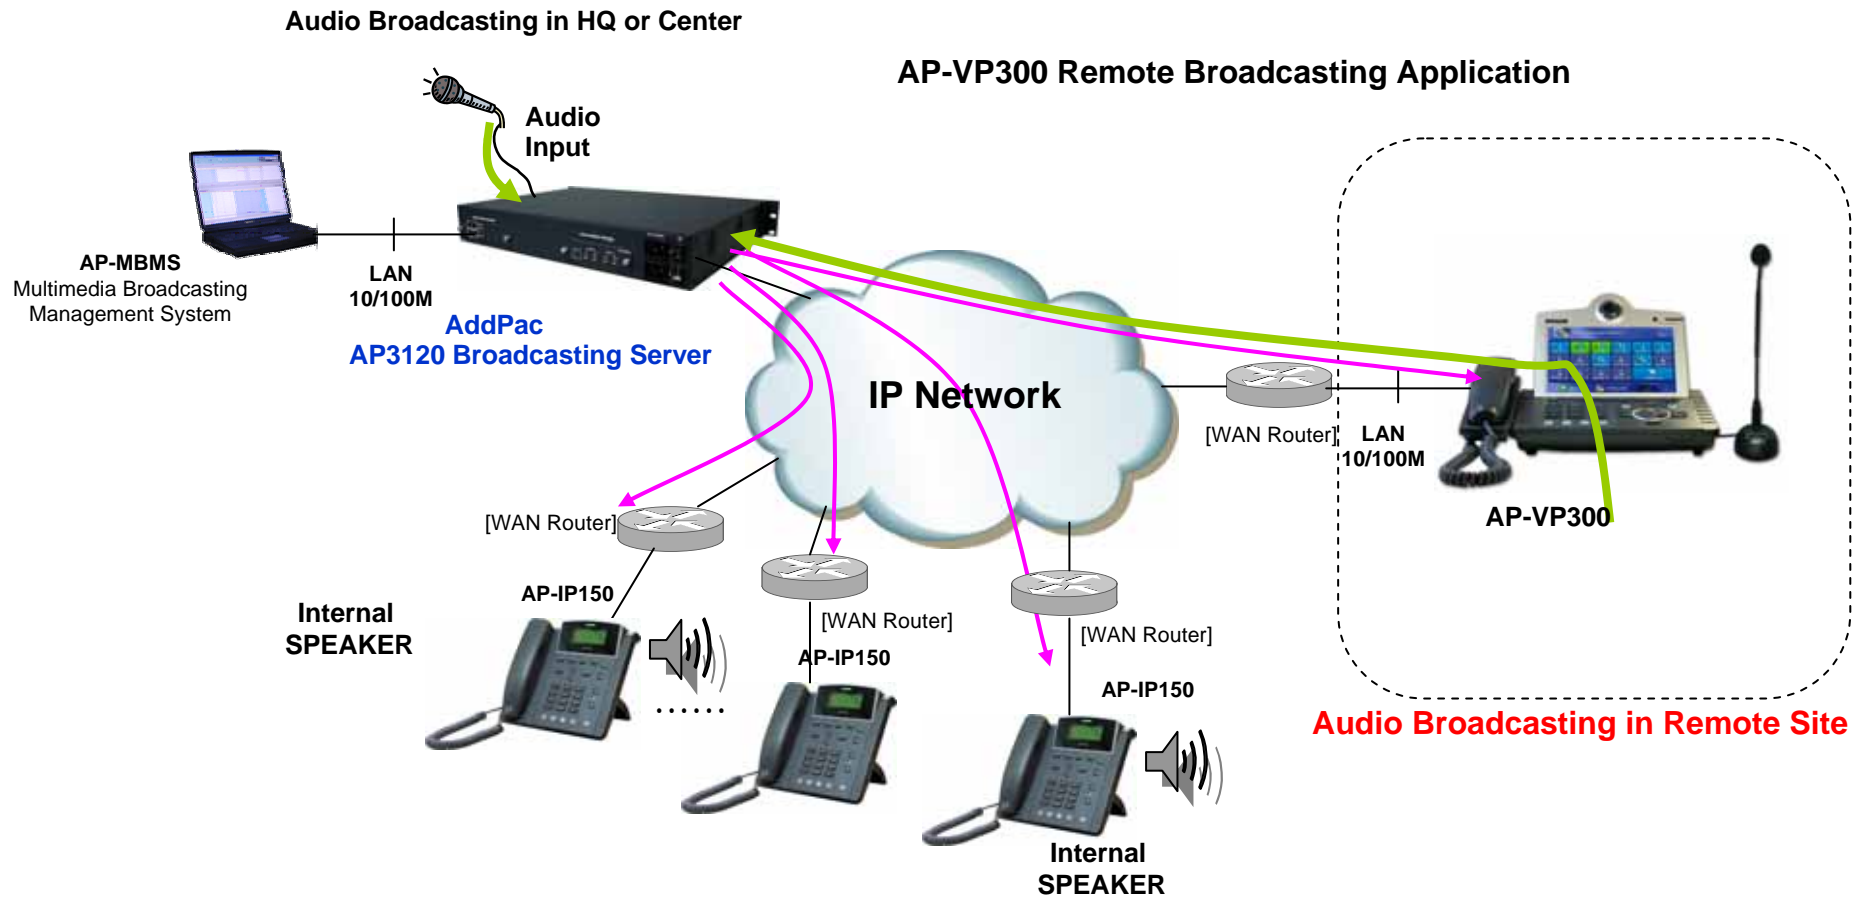

Remote IP Audio Real-time Broadcasting

Remote Site Audio Broadcasting Service