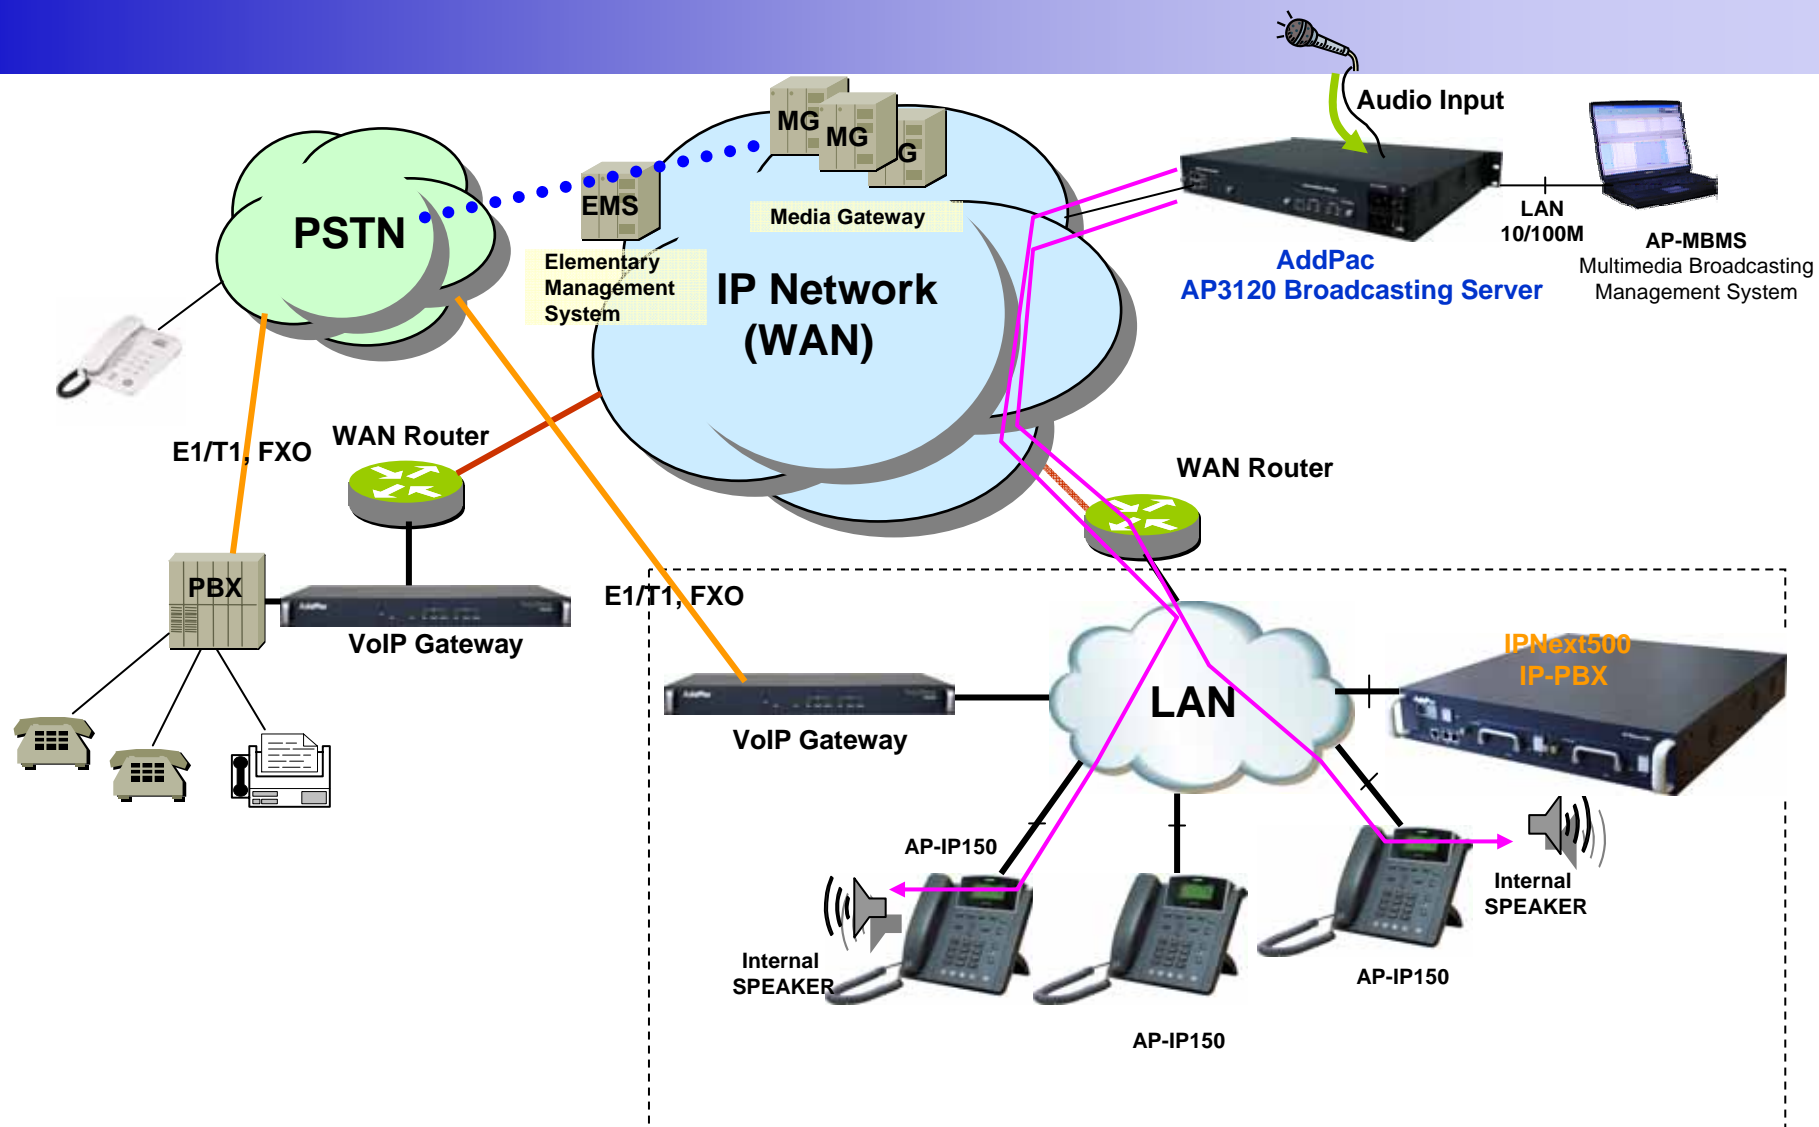

IP-PBX + IP Broadcasting App.