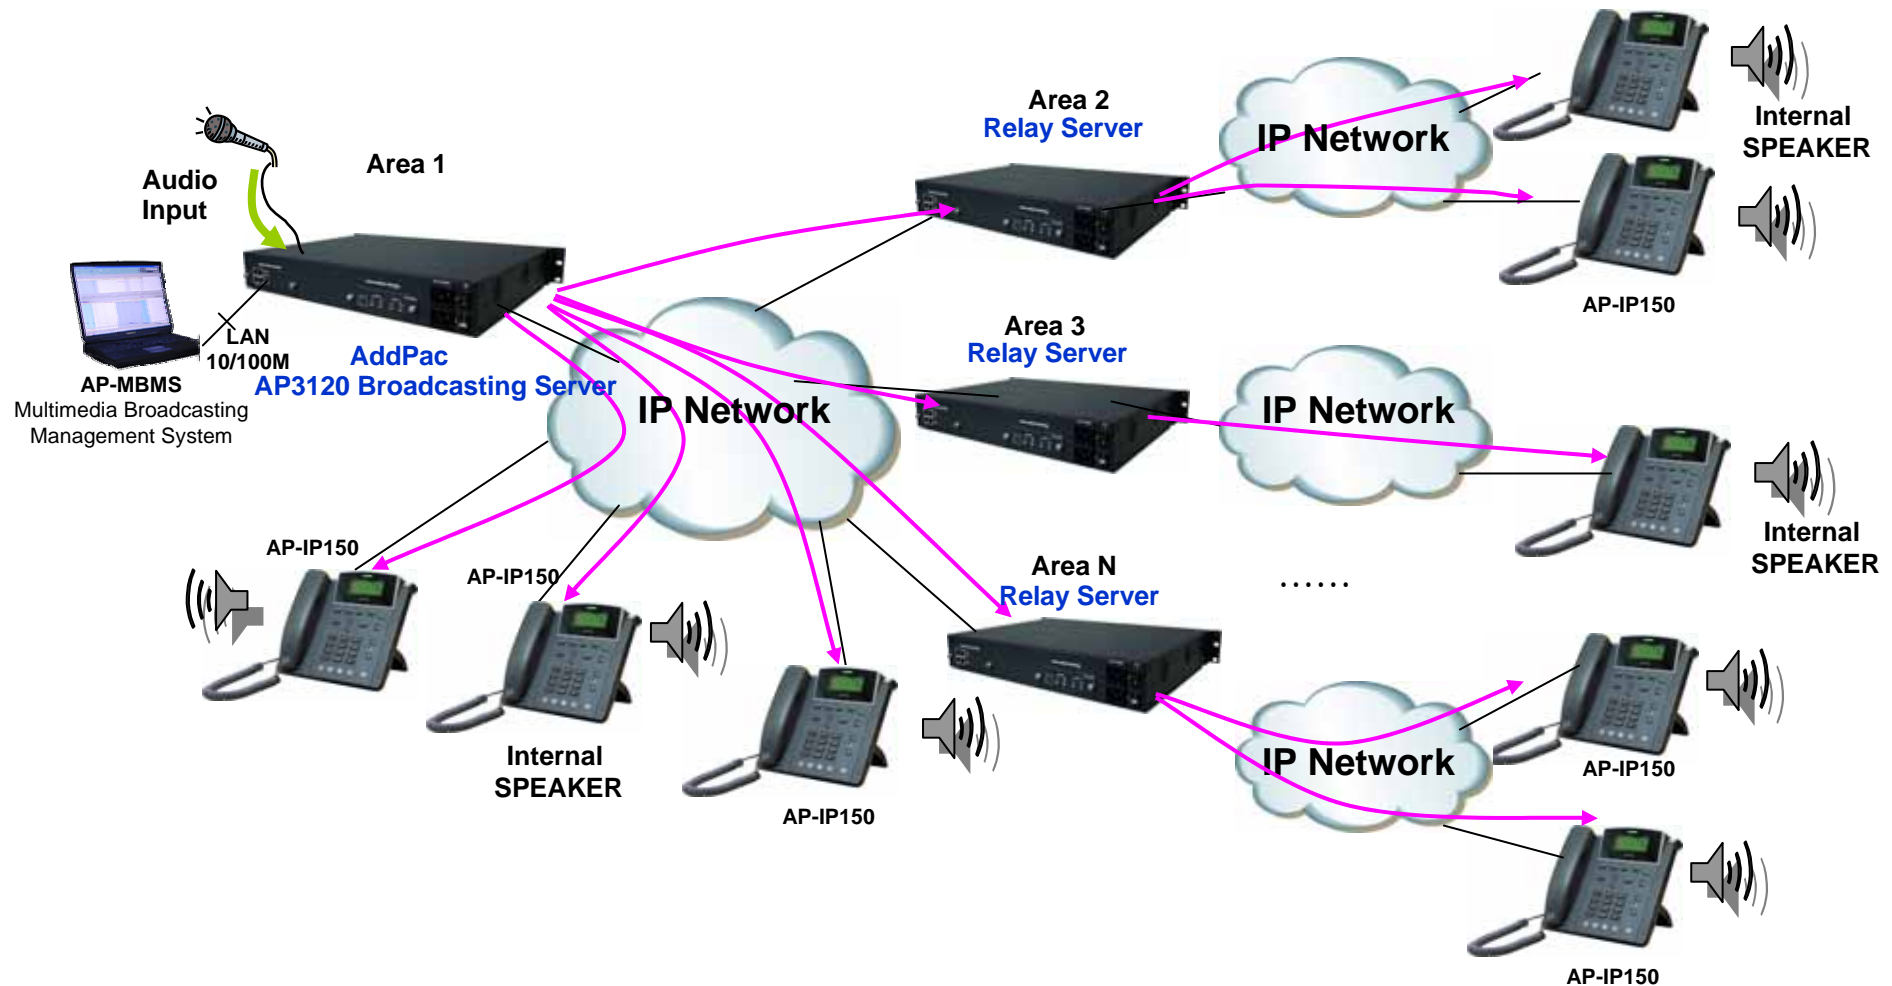

AP-IP150 H/W Specification

- **RISC+DSP Microprocessor Computing Power (Dual Processor Architecture)**
- **Optional FXO Interface for PSTN Backup : AP-IP150E**
- **High quality Audio and Voice Interface**
 - Stereo Audio Input Connector
 - Stereo Audio Output Connector
- **Network Interface**
 - Two(2) 10/100Mbps Fast Ethernet
- **LCD Window : 66.54mm x 24.94mm(Active Area)**
- **Graphic LCD**
- **Power Supply**
 - External Power Adaptor (5V, 2A)
- **Power Switch**
- **PoE (Power over Ethernet)**

Broadcasting Service and Features

- **Built-In Speaker for Personal User**
- **High-performance Audio & Voice Codec Support**
 - G.711, G.726, G.723, G.729 Codec, Optional G.722.2 Wideband Codec
- **Multicast and UniCast Broadcasting Scheme**
 - IGMP Protocol Support for Multicasting
 - Emergency and Normal Broadcasting Message
- **Built-In Internal SPEAKER and External AMP. SPEAKER**
 - Relay Port (PSB) Support for External AMP
- **Remote Volume Control**
- **Robust QoS for Broadcasting and VoIP Traffic**

IP based Audio Real-time Broadcasting

Audio Broadcasting Service via **Multicasting** IP Network

IP based Audio Real-time Broadcasting

Audio Broadcasting Service via **Unicasting** IP Network

Remote IP Audio Real-time Broadcasting