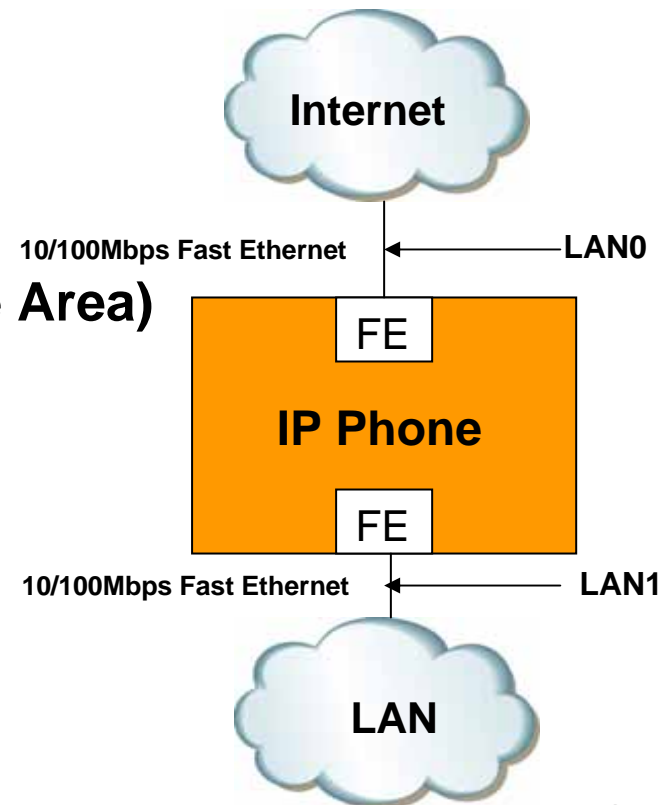

AP-IP150™

BcN IP Phone

High Performance Broadband Convergence Network
IP Phone Solution

**Audio Real-time Broadcasting
Application**

AddPac

AddPac Technology

2007, Sales and Marketing

Contents

- AP-IP150 H/W Specification
- Audio Broadcasting Service and Features
- Audio Broadcasting Network Diagram
 - IP based Multicast Audio Real-time Broadcasting
 - IP based UniCast Audio Real-time Broadcasting
 - Remote IP Audio Real-time Broadcasting
 - IP-PBX + IP Broadcasting Application

AP-IP150 H/W Specification

- **RISC+DSP Microprocessor Computing Power (Dual Processor Architecture)**
- **Optional FXO Interface for PSTN Backup : AP-IP150E**
- **High quality Audio and Voice Interface**
 - Stereo Audio Input Connector
 - Stereo Audio Output Connector
- **Network Interface**
 - Two(2) 10/100Mbps Fast Ethernet
- **LCD Window : 66.54mm x 24.94mm(Active Area)**
- **Graphic LCD**
- **Power Supply**
 - External Power Adaptor (5V, 2A)
- **Power Switch**
- **PoE (Power over Ethernet)**