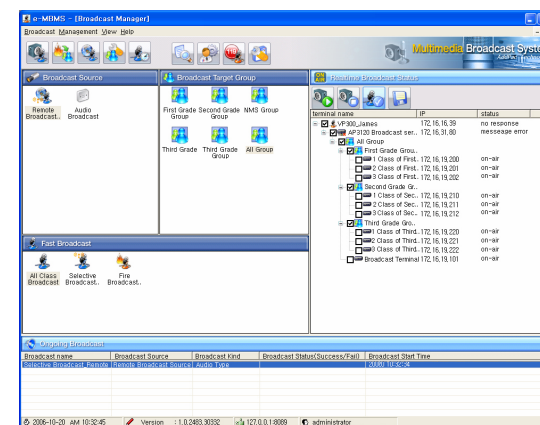

e-MBMS Service Feature

- Client/Server Architecture
- PC based Window Application Program
- User and Group Management
- User Access Management
- Broadcasting Equipment Management (Server/Terminal/Controller)
- Broadcasting Source Management
- Configuration Management
- Session Management
- Schedule Broadcasting Management
- Emergency Broadcasting
- Event Management
- **Remote Broadcasting Controller Management**
- e-MBMS Redundancy Configuration/Backup
- etc