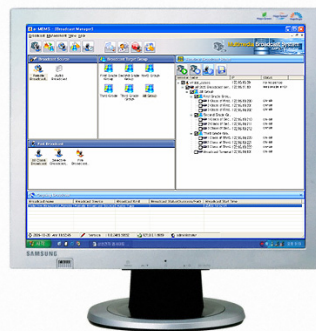

Remote Broadcasting Controller

High-performance IP Audio Remote Broadcasting Solution

AP-IP300 IP Remote Broadcasting Controller

e-MBMS (enhanced Multimedia Broadcasting Management System)

AddPac

AddPac

AddPac Technology

2007, Sales and Marketing

www.addpac.com

Contents

- Remote Broadcasting Network Diagram : Example
- AP-IP300 IP Remote Broadcasting Controller
- Multiple Remote Broadcasting Service Diagram
- e-MBMS Multimedia Broadcasting Management

Remote Broadcasting Network Diagram

e-MBMS (enhanced Multimedia Management Controller) Audio Broadcasting Terminals

Remote Broadcasting Controller

AP-IP300 High Performance IP Phone

✓ Application Select

Remote Broadcasting Controller