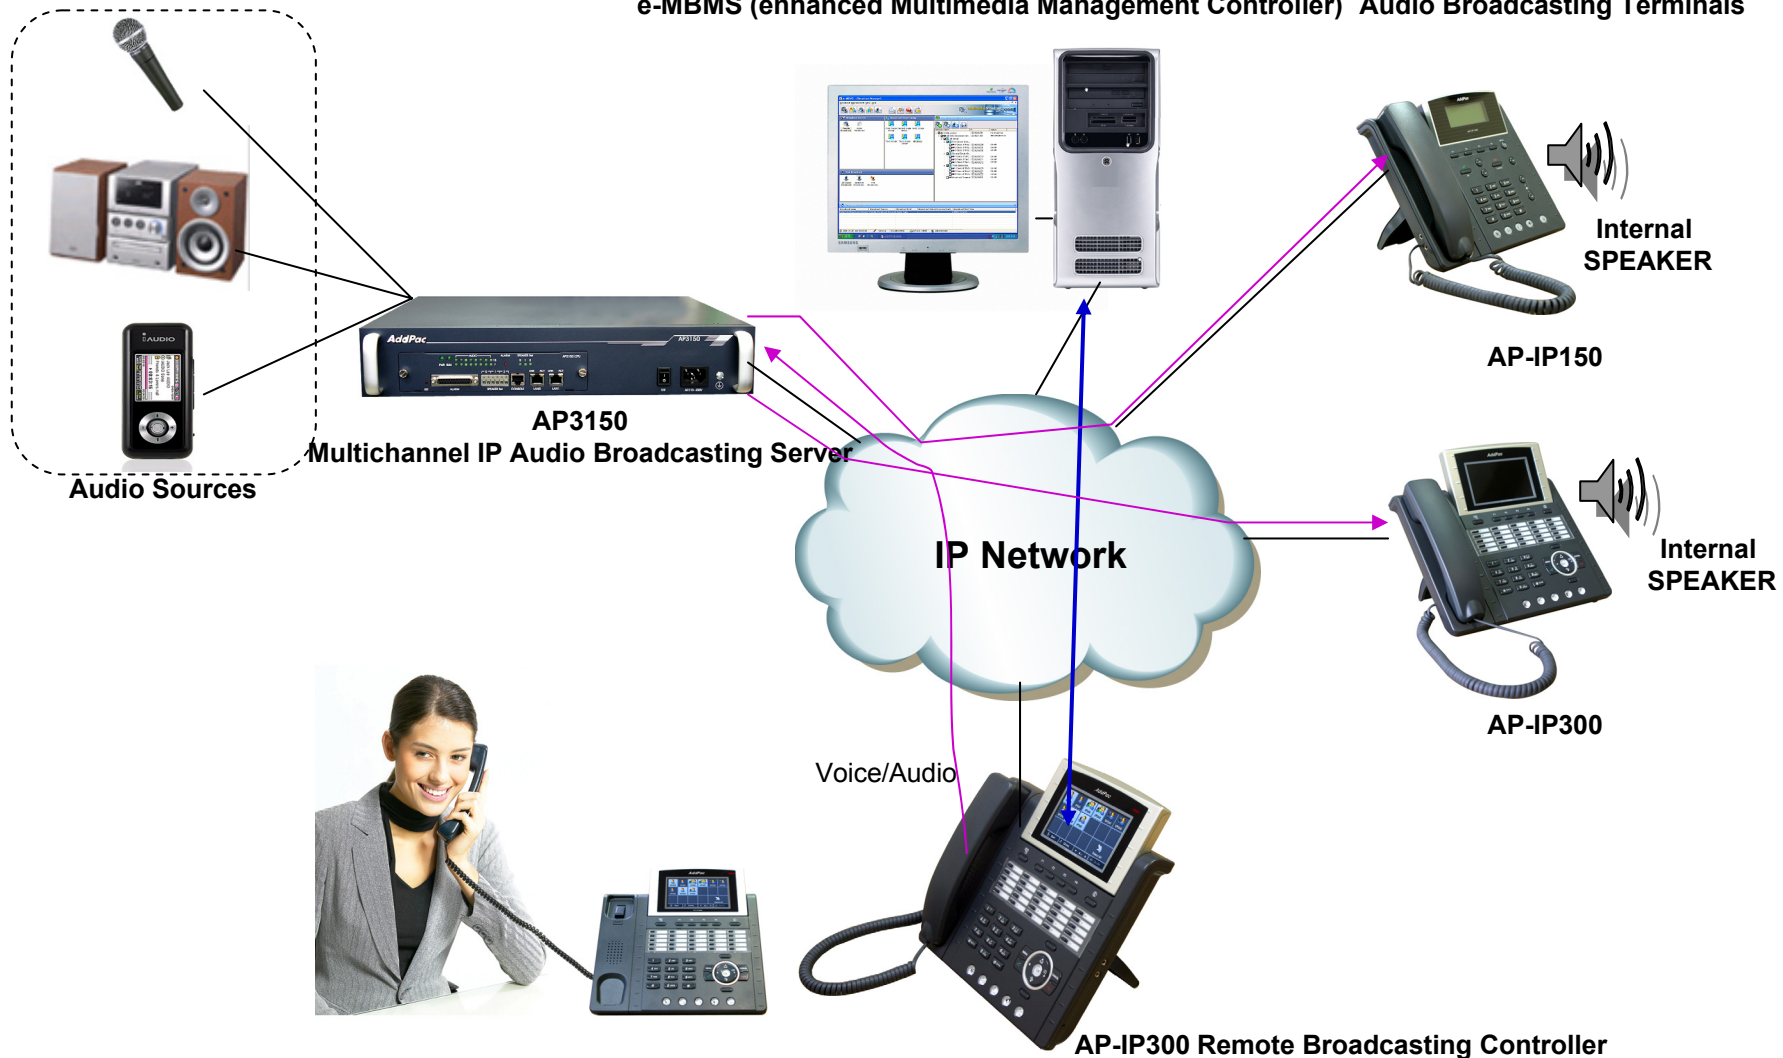

Remote Broadcasting Controller

High-performance IP Audio Remote Broadcasting Solution

AP-IP300 IP Remote Broadcasting Controller

e-MBMS (enhanced Multimedia Broadcasting Management System)

AddPac

AddPac

AddPac Technology

2007, Sales and Marketing

www.addpac.com

Contents

- Remote Broadcasting Network Diagram : Example
- AP-IP300 IP Remote Broadcasting Controller
- Multiple Remote Broadcasting Service Diagram
- e-MBMS Multimedia Broadcasting Management

Remote Broadcasting Network Diagram

e-MBMS (enhanced Multimedia Management Controller) Audio Broadcasting Terminals

Remote Broadcasting Controller

AP-IP300 High Performance IP Phone

✓ Application Select

Remote Broadcasting Controller

OSD for Group Broadcasting Service

AP-IP300 High Performance IP Phone

Chime Bell indicate "Broadcasting Start"

Broadcasting Group Select

Display the ON-AIR Status

Broadcasting Start Button

Volume Control

Multiple Remote Broadcasting Service Diagram