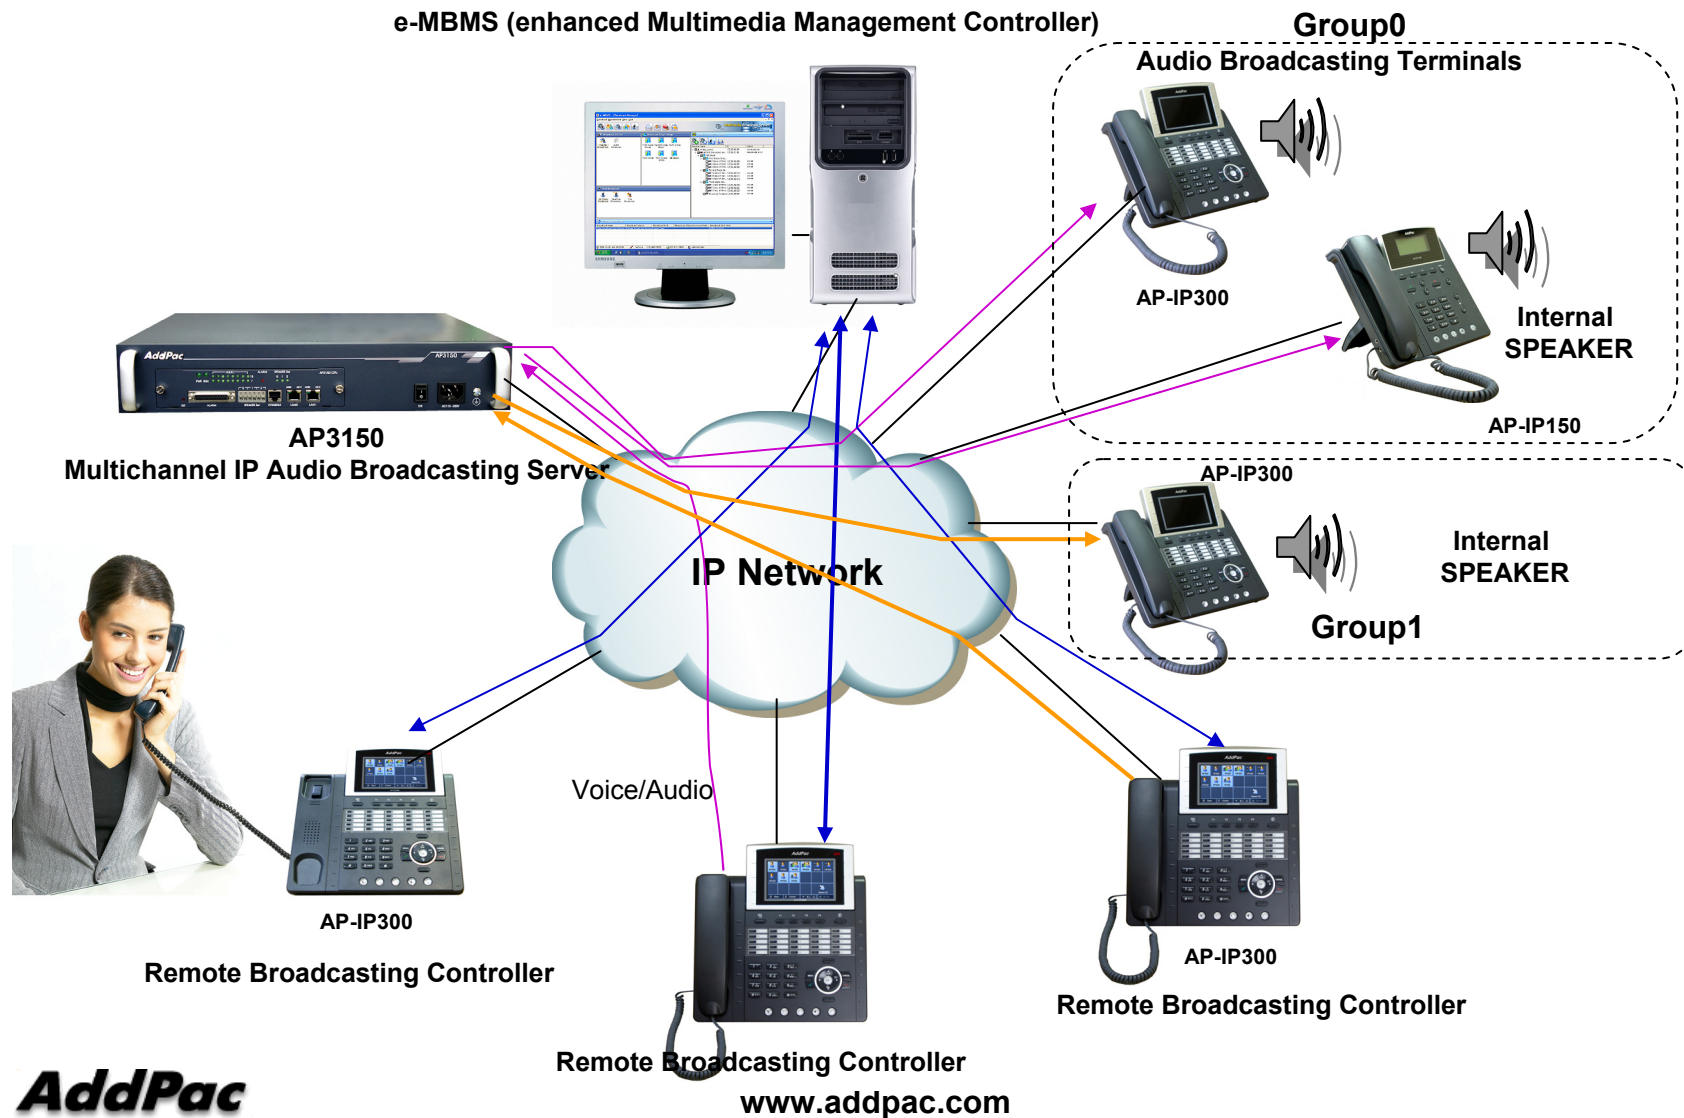

Remote Broadcasting Controller

High-performance IP Audio Remote Broadcasting Solution

AP-IP300 IP Remote Broadcasting Controller

e-MBMS (enhanced Multimedia Broadcasting Management System)

AddPac

AddPac

AddPac Technology

Remote Broadcasting Network Diagram

e-MBMS (enhanced Multimedia Management Controller) Audio Broadcasting Terminals

Remote Broadcasting Controller

AP-IP300 High Performance IP Phone

✓ Application Select

Remote Broadcasting Controller

OSD for Group Broadcasting Service

AP-IP300 High Performance IP Phone

Chime Bell indicate "Broadcasting Start"

Broadcasting Group Select

Display the ON-AIR Status

Broadcasting Start Button

Volume Control

Multiple Remote Broadcasting Service Diagram

e-MBMS Service Feature

- Client/Server Architecture
- PC based Window Application Program
- User and Group Management
- User Access Management
- Broadcasting Equipment Management (Server/Terminal/Controller)
- Broadcasting Source Management
- Configuration Management
- Session Management
- Schedule Broadcasting Management
- Emergency Broadcasting
- Event Management
- **Remote Broadcasting Controller Management**
- e-MBMS Redundancy Configuration/Backup
- etc