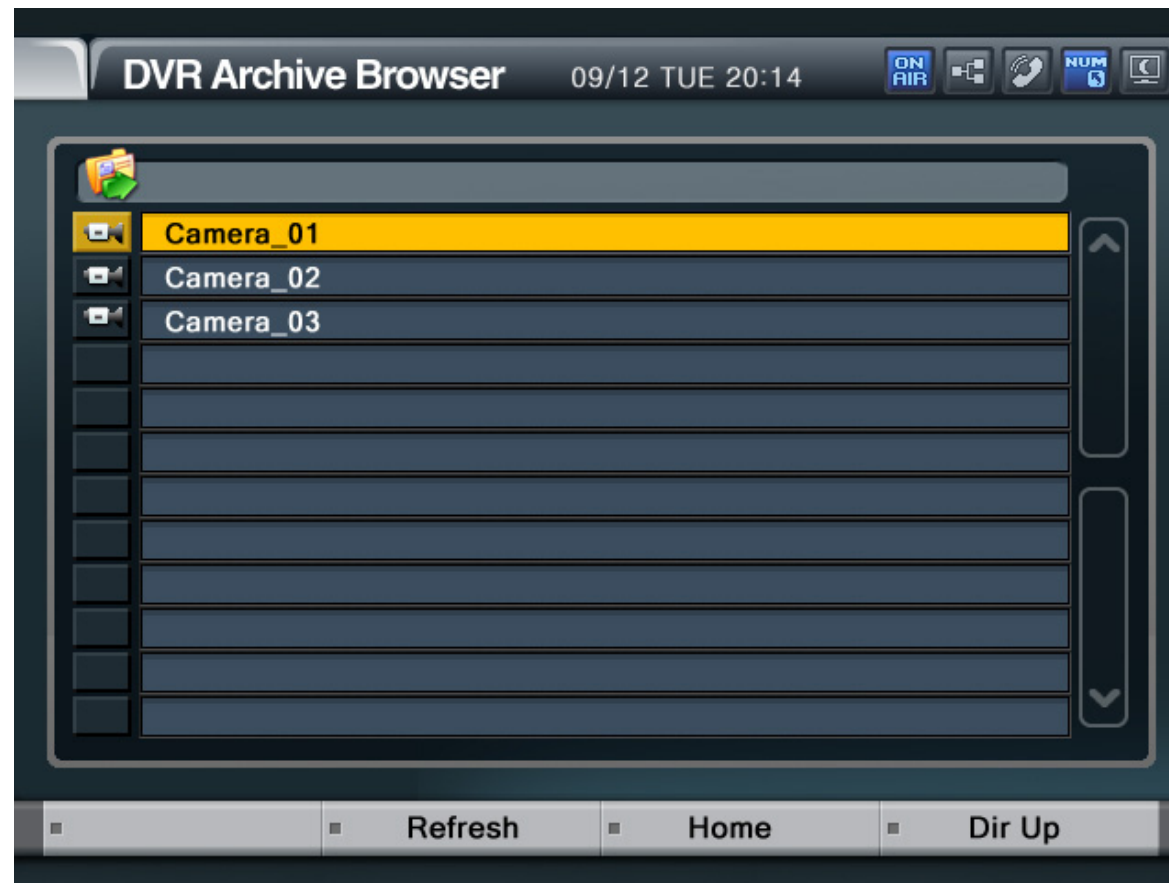

Embedded DVR Viewer

AP-VP300 High Performance IP Video Phone

✓ DVR Archive Select

Embedded DVR Viewer

AP-VP300 High Performance IP Video Phone

✓ Archive Camera Select

Embedded DVR Viewer

AP-VP300 High Performance IP Video Phone