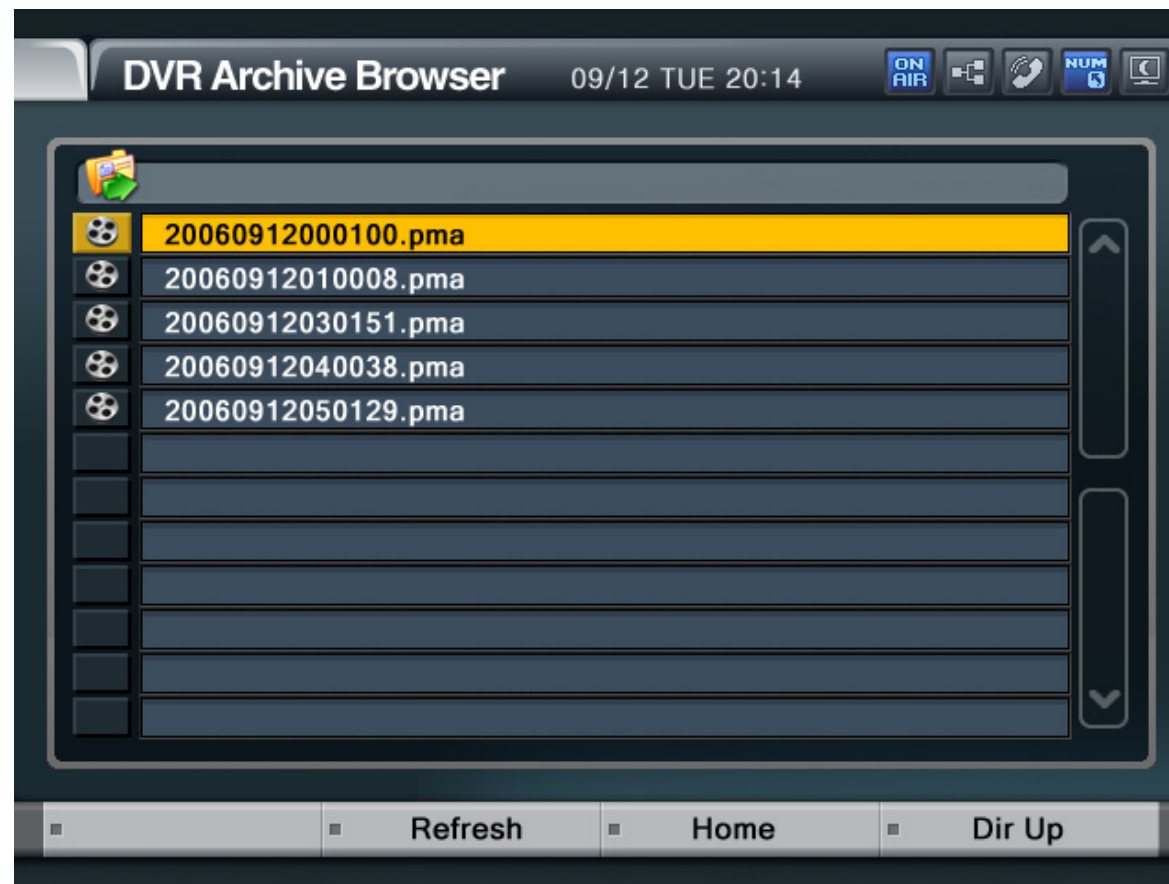

Embedded DVR Viewer

AP-VP300 High Performance IP Video Phone

✓ DVR Archive Select

Embedded DVR Viewer

AP-VP300 High Performance IP Video Phone

✓ Archive Camera Select

Embedded DVR Viewer

AP-VP300 High Performance IP Video Phone

✓ Archive Media Select

Embedded DVR Viewer

AP-VP300 High Performance IP Video Phone

✓ Media View

Embedded DVR Viewer

AP-VP300 High Performance IP Video Phone

✓ Media Information

VP300 Embedded DVR