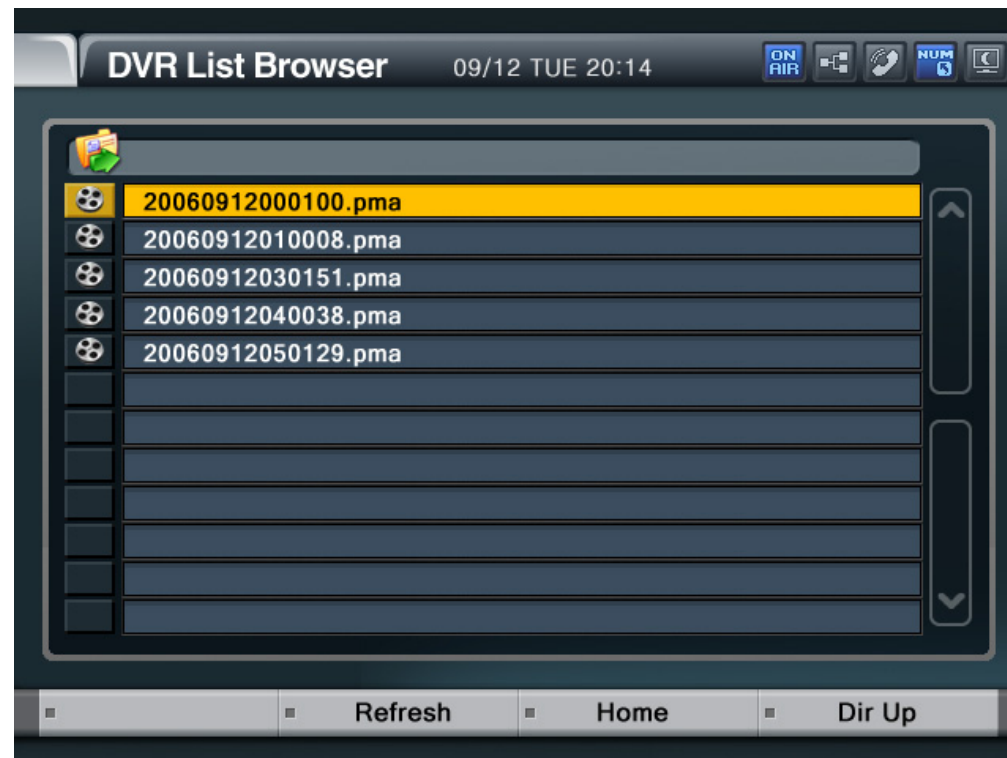

- **DVR Live**
 - Application Select
 - DVR Live Select
 - Live Screen Select
 - Live View
 - Live PLZ Control
 - Live Sound Control
 - Live Archive List
 - Live Information
- **DVR Archive**
 - DVR Archive Select
 - Archive Screen Select
 - Archive Media Select
 - Media View
 - Media Information

Embedded DVR Viewer

AP-VP300 High Performance IP Video Phone

✓ Application Select

Embedded DVR Viewer

AP-VP300 High Performance IP Video Phone

✓ **DVR Live Select**

Embedded DVR Viewer

AP-VP300 High Performance IP Video Phone

- ✓ Live Network Camera Select

Embedded DVR Viewer

AP-VP300 High Performance IP Video Phone

✓ Live View

Embedded DVR Viewer

AP-VP300 High Performance IP Video Phone

✓ Live PTZ Control

Embedded DVR Viewer