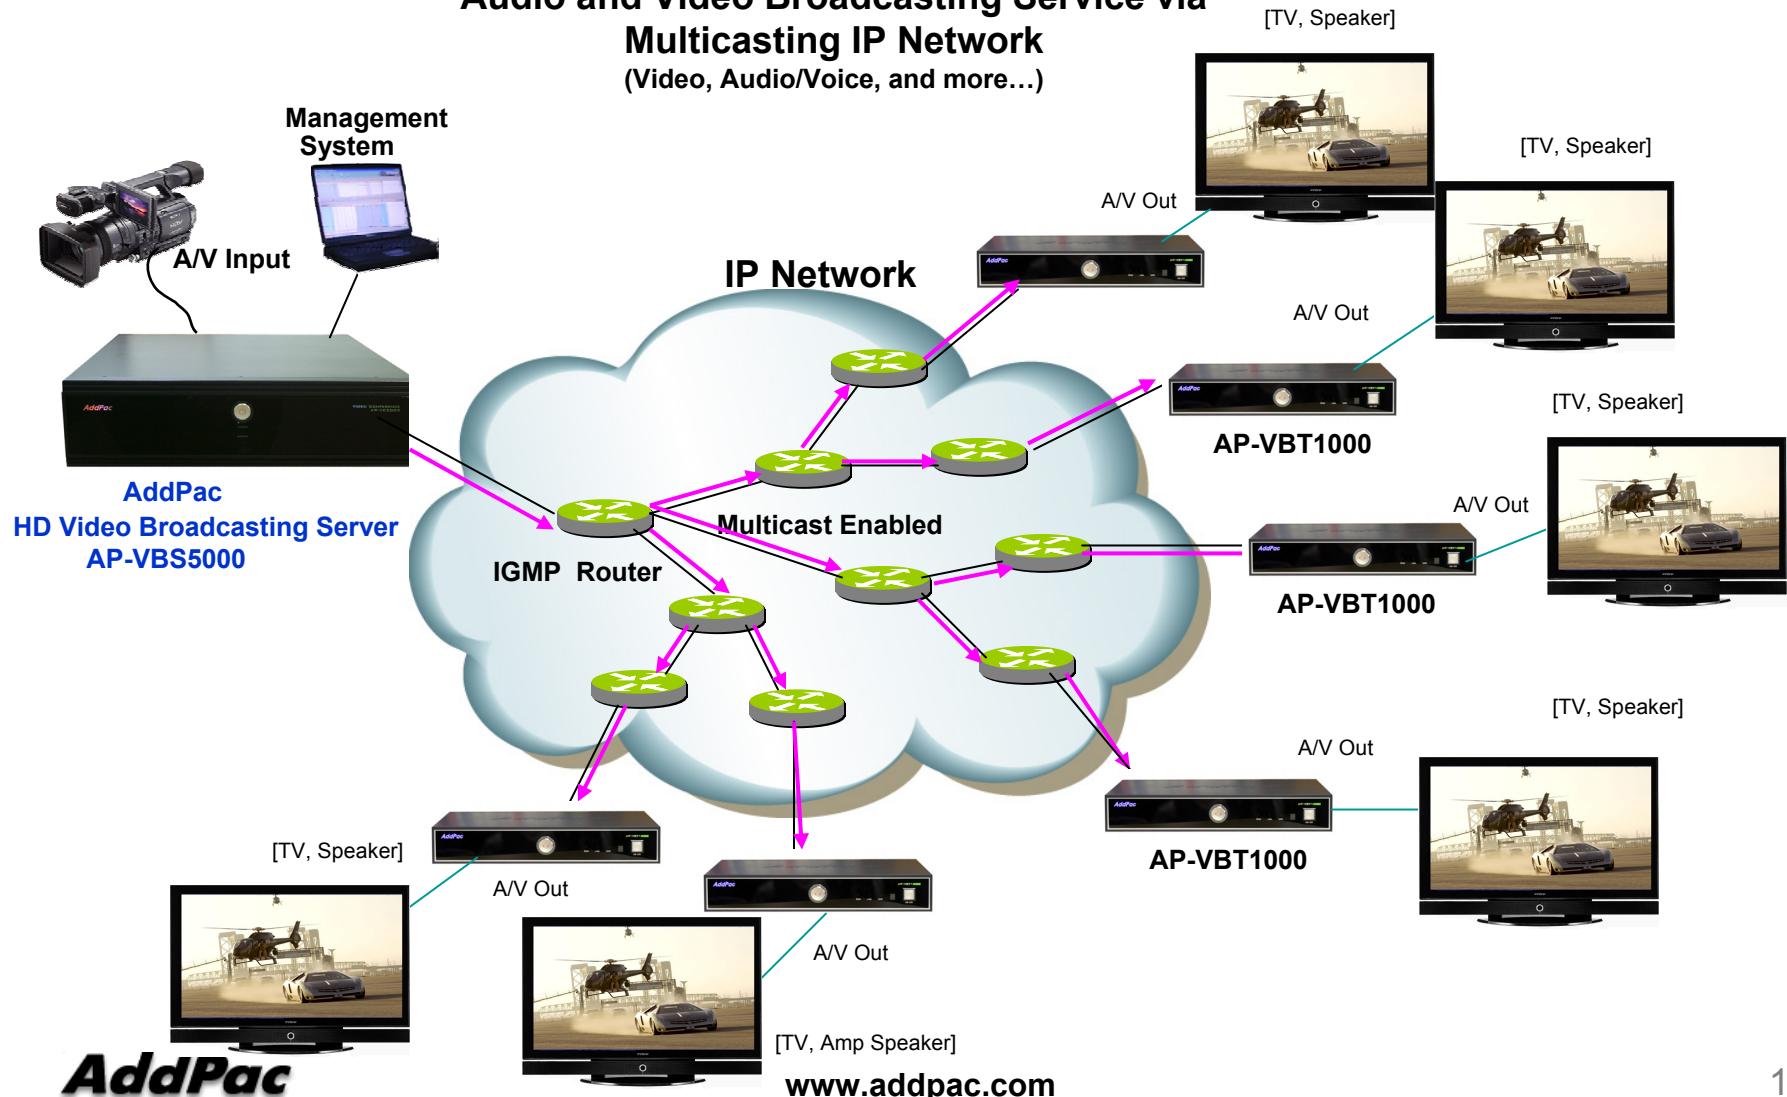

Product Overview

AP-VBT1000 HD Video Broadcasting Terminal

- IP based Audio/Video Broadcasting Solution
- Video on Demand Service Solution
- IP based Video Recording and Video Replay Solution
- High-performance Video, Audio, and Voice Service
- Firmware Upgradeable Architecture
- Video Solution with Outstanding Network Service Capability
- Audio/Video Privacy Protection

Hardware Specification

AP-VBT1000 HD Video Broadcasting Terminal

High-end
Video
Processor

- **High-End Audio/Video Processor**
- **Main Chassis**
 - **Power On/Off Switch (Front Panel)**
 - **Remote Controller Sensor (Front Panel)**
 - **On-AIR Indication LAMP (Front Panel)**
 - **Network Interface**
 - Two(2) 10/100Mbps Fast Ethernet
 - Two(2) USB 2.0 Interface
 - One(1) RS-232C Console (RJ45)
 - IR-Out Interface for External TV Control
 - **HDD Interface for Video Recording and Replay : AP-VBT1000B**
 - Optional 2.5 Inch Internal Hard Disk
 - **Powerful Video Interface**
 - S-Video, Component Output, DVI Interface
 - **High quality Audio and Voice Interface**
 - Stereo Audio Output Connector
 - S/PDIF RCA Interface
 - S/PDIF Optical Interface

AP-VBT1000 HD Video Broadcasting Terminal

Application Area

- Audio Real-time Broadcasting
- Audio/Video Real-time Broadcasting
- Video on Demand Application
- Local File Browsing and Video Replay (Option : Model B)

Audio Real-time Broadcasting

AP-VBT1000 HD Video Broadcasting Terminal

Audio Broadcasting Service via IP Network

Audio/Video Real-time Broadcasting

AP-VBT1000 HD Video Broadcasting Terminal

Audio and Video Broadcasting Service via Multicasting IP Network (Video, Audio/Voice, and more...)