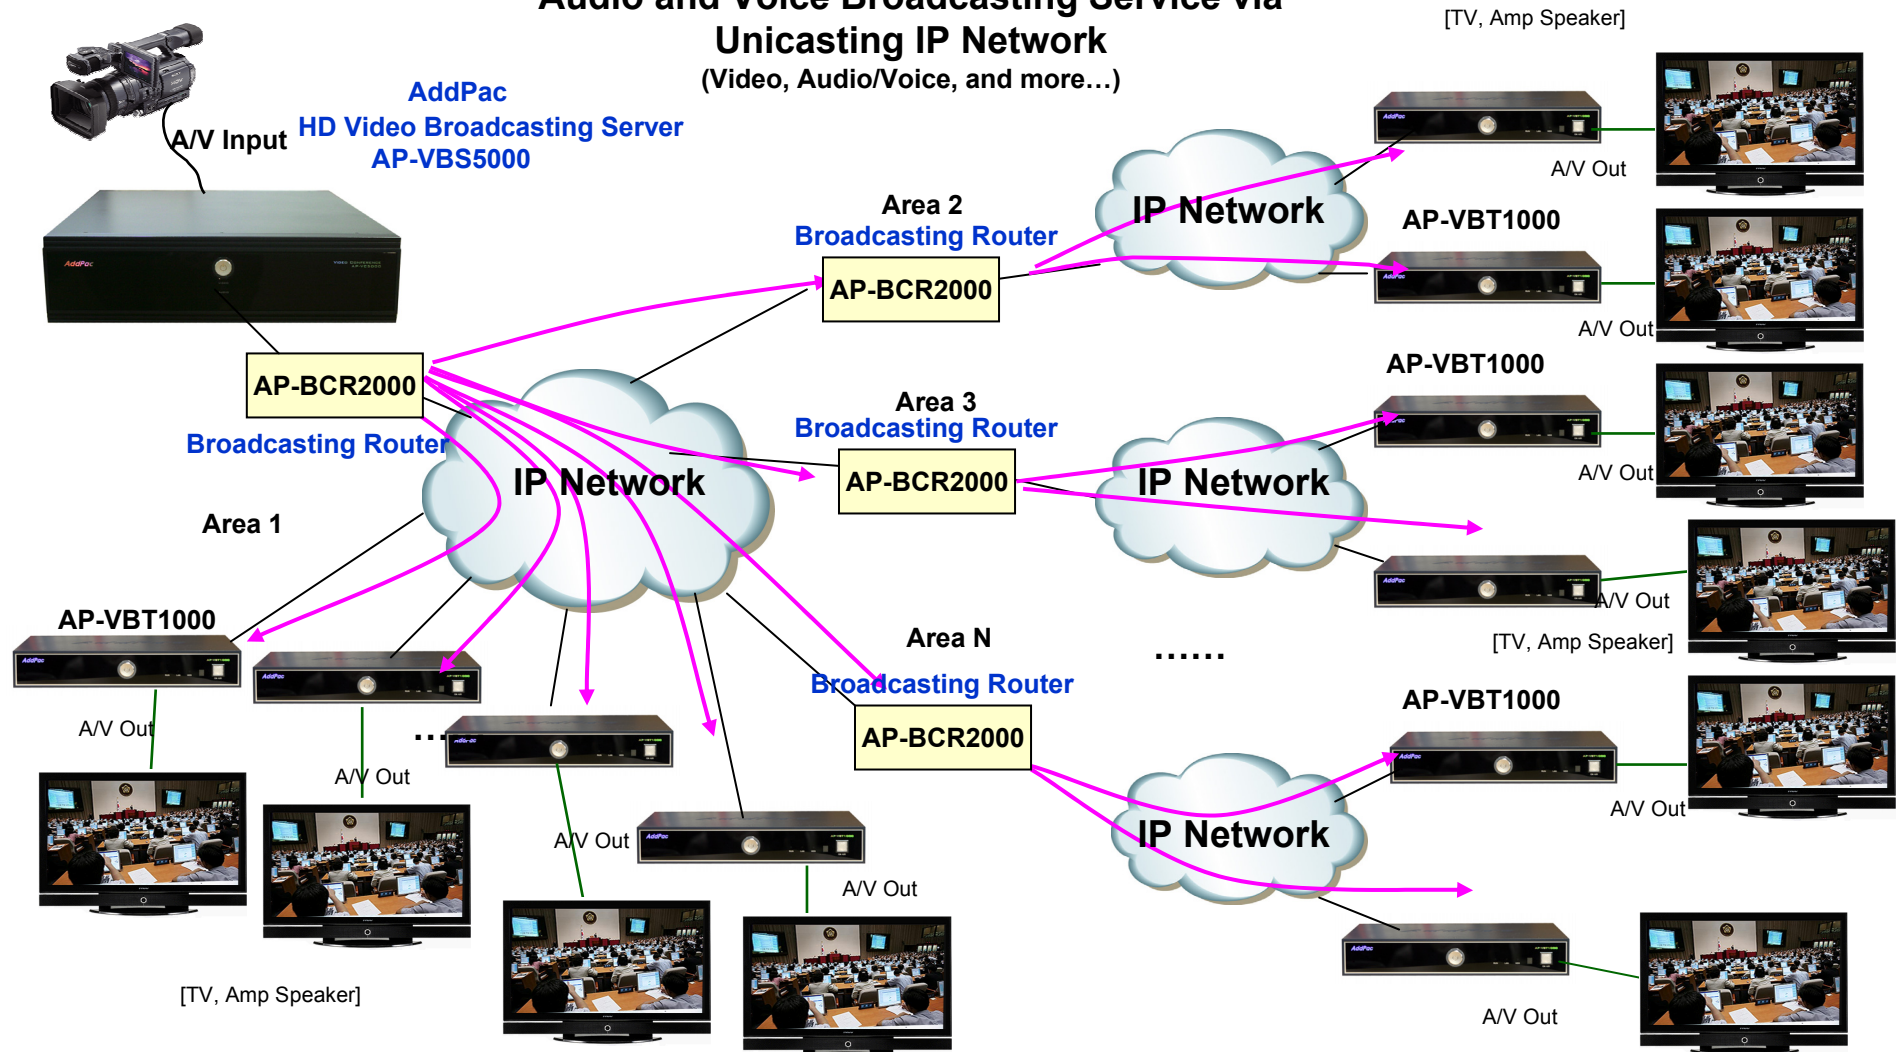

Audio/Video Real-time Broadcasting

AP-VBT1000 HD Video Broadcasting Terminal

Audio and Voice Broadcasting Service via Unicasting IP Network (Video, Audio/Voice, and more...)