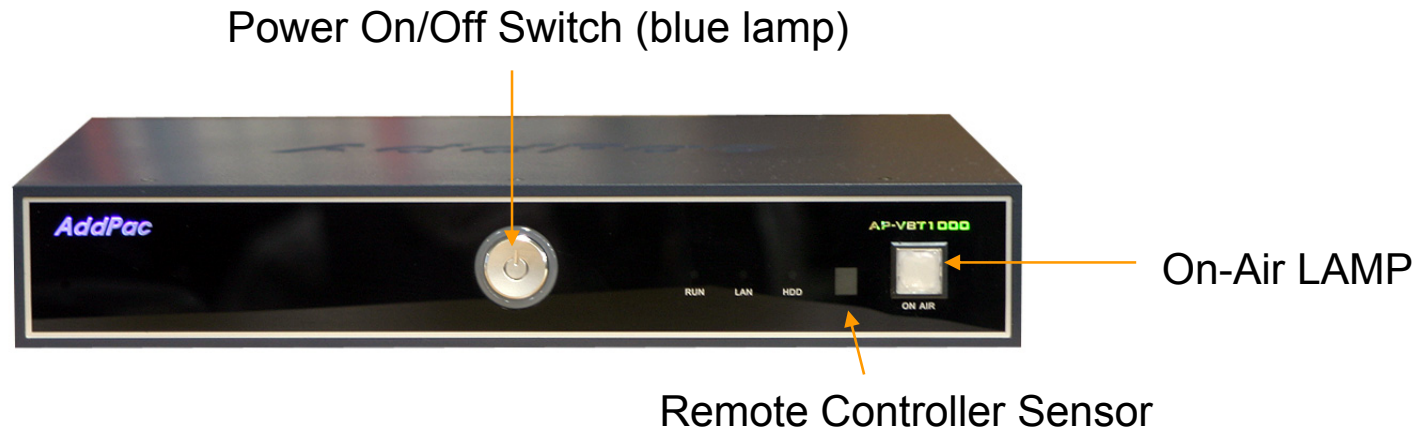

Hardware Specification

AP-VBT1000 HD Video Broadcasting Terminal

High-end
Video
Processor

- **High-End Audio/Video Processor**
- **Main Chassis**
 - **Power On/Off Switch (Front Panel)**
 - **Remote Controller Sensor (Front Panel)**
 - **On-AIR Indication LAMP (Front Panel)**
 - **Network Interface**
 - Two(2) 10/100Mbps Fast Ethernet
 - Two(2) USB 2.0 Interface
 - One(1) RS-232C Console (RJ45)
 - IR-Out Interface for External TV Control
 - **HDD Interface for Video Recording and Replay : AP-VBT1000B**
 - Optional 2.5 Inch Internal Hard Disk
 - **Powerful Video Interface**
 - S-Video, Component Output, DVI Interface
 - **High quality Audio and Voice Interface**
 - Stereo Audio Output Connector
 - S/PDIF RCA Interface
 - S/PDIF Optical Interface

Hardware Specification

AP-VBT1000 HD Video Broadcasting Terminal

Software Service

AP-VBT1000 HD Video Broadcasting Terminal

- **Built-in AddPac APOS Internetworking Software**
 - Scalability, Functionality, and Stability Features
 - Video Traffic QoS Control
- **Programmable Video, Audio, and Voice Services**
 - Video Codec, Audio, and Voice Codec
- **Firmware Upgradeable DSP Architecture**
- **OSD (On-screen Display) Function Support**
- **Industry Standard IP based Network Protocol Features**
- **AP-MBMS (Multi-media Broadcasting Management System) Solution**
 - Server and Client Architecture
 - JAVA based EMS Solution
 - Broadcast Status Monitoring, Scheduling, Login Management, and Remote System Management Support
 - Intel Pentium Machine with MS Window Server OS and MS-SQL