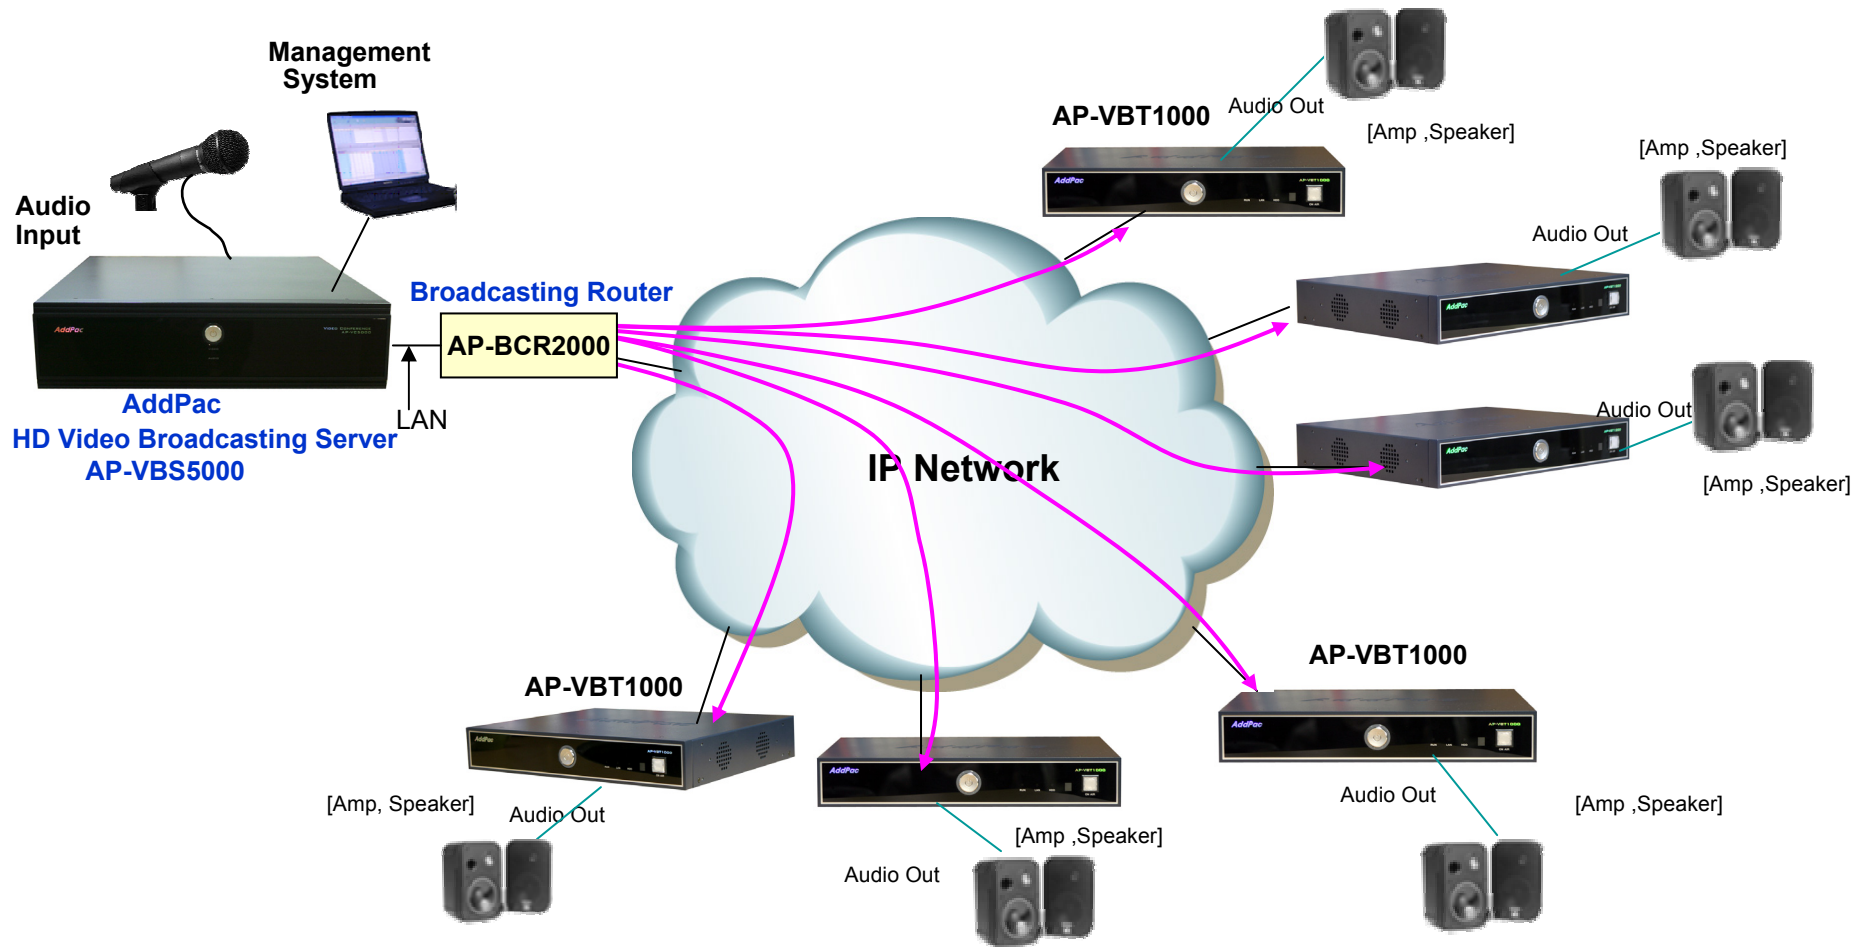

Hardware Specification

AP-VBT1000 HD Video Broadcasting Terminal

High-end
Video
Processor

- **High-End Audio/Video Processor**
- **Main Chassis**
 - **Power On/Off Switch (Front Panel)**
 - **Remote Controller Sensor (Front Panel)**
 - **On-AIR Indication LAMP (Front Panel)**
 - **Network Interface**
 - Two(2) 10/100Mbps Fast Ethernet
 - Two(2) USB 2.0 Interface
 - One(1) RS-232C Console (RJ45)
 - IR-Out Interface for External TV Control
 - **HDD Interface for Video Recording and Replay : AP-VBT1000B**
 - Optional 2.5 Inch Internal Hard Disk
 - **Powerful Video Interface**
 - S-Video, Component Output, DVI Interface
 - **High quality Audio and Voice Interface**
 - Stereo Audio Output Connector
 - S/PDIF RCA Interface
 - S/PDIF Optical Interface

AP-VBT1000 HD Video Broadcasting Terminal

Application Area

- Audio Real-time Broadcasting
- Audio/Video Real-time Broadcasting
- Video on Demand Application
- Local File Browsing and Video Replay (Option : Model B)

Audio Real-time Broadcasting

AP-VBT1000 HD Video Broadcasting Terminal

Audio Broadcasting Service via IP Network

Audio/Video Real-time Broadcasting

AP-VBT1000 HD Video Broadcasting Terminal

Audio and Video Broadcasting Service via Multicasting IP Network (Video, Audio/Voice, and more...)