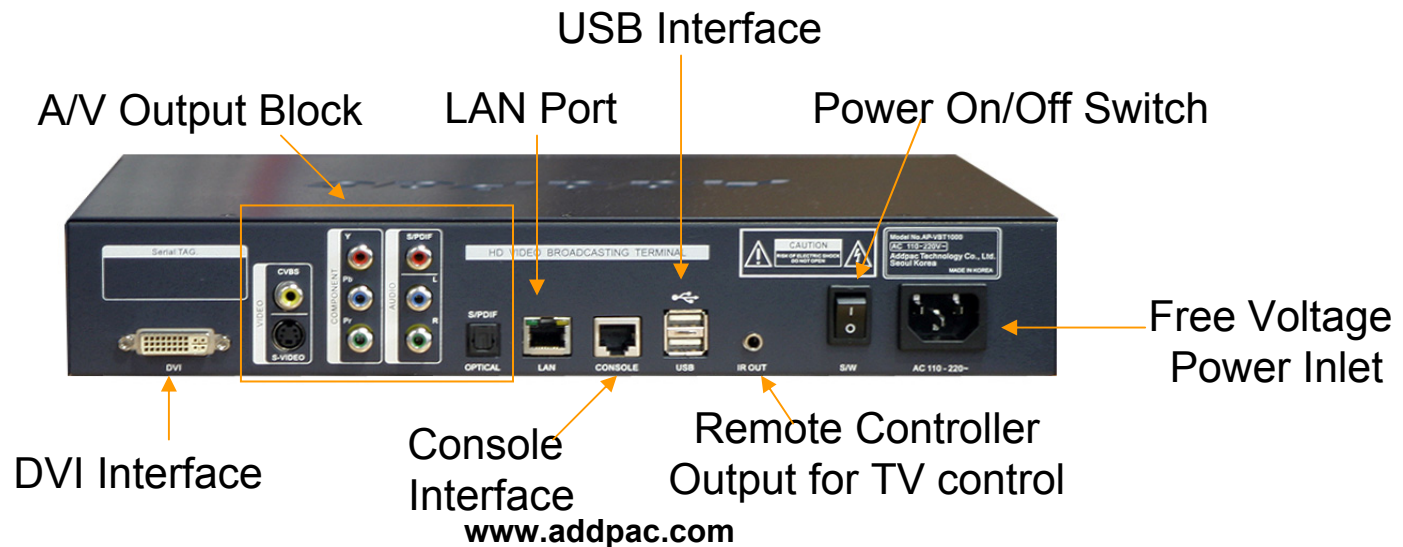

Hardware Specification

AP-VBT1000 HD Video Broadcasting Terminal

High-end
Video
Processor

- **High-End Audio/Video Processor**
- **Main Chassis**
 - **Power On/Off Switch (Front Panel)**
 - **Remote Controller Sensor (Front Panel)**
 - **On-AIR Indication LAMP (Front Panel)**
 - **Network Interface**
 - Two(2) 10/100Mbps Fast Ethernet
 - Two(2) USB 2.0 Interface
 - One(1) RS-232C Console (RJ45)
 - IR-Out Interface for External TV Control
 - **HDD Interface for Video Recording and Replay : AP-VBT1000B**
 - Optional 2.5 Inch Internal Hard Disk
 - **Powerful Video Interface**
 - S-Video, Component Output, DVI Interface
 - **High quality Audio and Voice Interface**
 - Stereo Audio Output Connector
 - S/PDIF RCA Interface
 - S/PDIF Optical Interface

Hardware Specification

AP-VBT1000 HD Video Broadcasting Terminal

Software Service

AP-VBT1000 HD Video Broadcasting Terminal

- **Built-in AddPac APOS Internetworking Software**
 - Scalability, Functionality, and Stability Features
 - Video Traffic QoS Control
- **Programmable Video, Audio, and Voice Services**
 - Video Codec, Audio, and Voice Codec
- **Firmware Upgradeable DSP Architecture**
- **OSD (On-screen Display) Function Support**
- **Industry Standard IP based Network Protocol Features**
- **AP-MBMS (Multi-media Broadcasting Management System) Solution**
 - Server and Client Architecture
 - JAVA based EMS Solution
 - Broadcast Status Monitoring, Scheduling, Login Management, and Remote System Management Support
 - Intel Pentium Machine with MS Window Server OS and MS-SQL