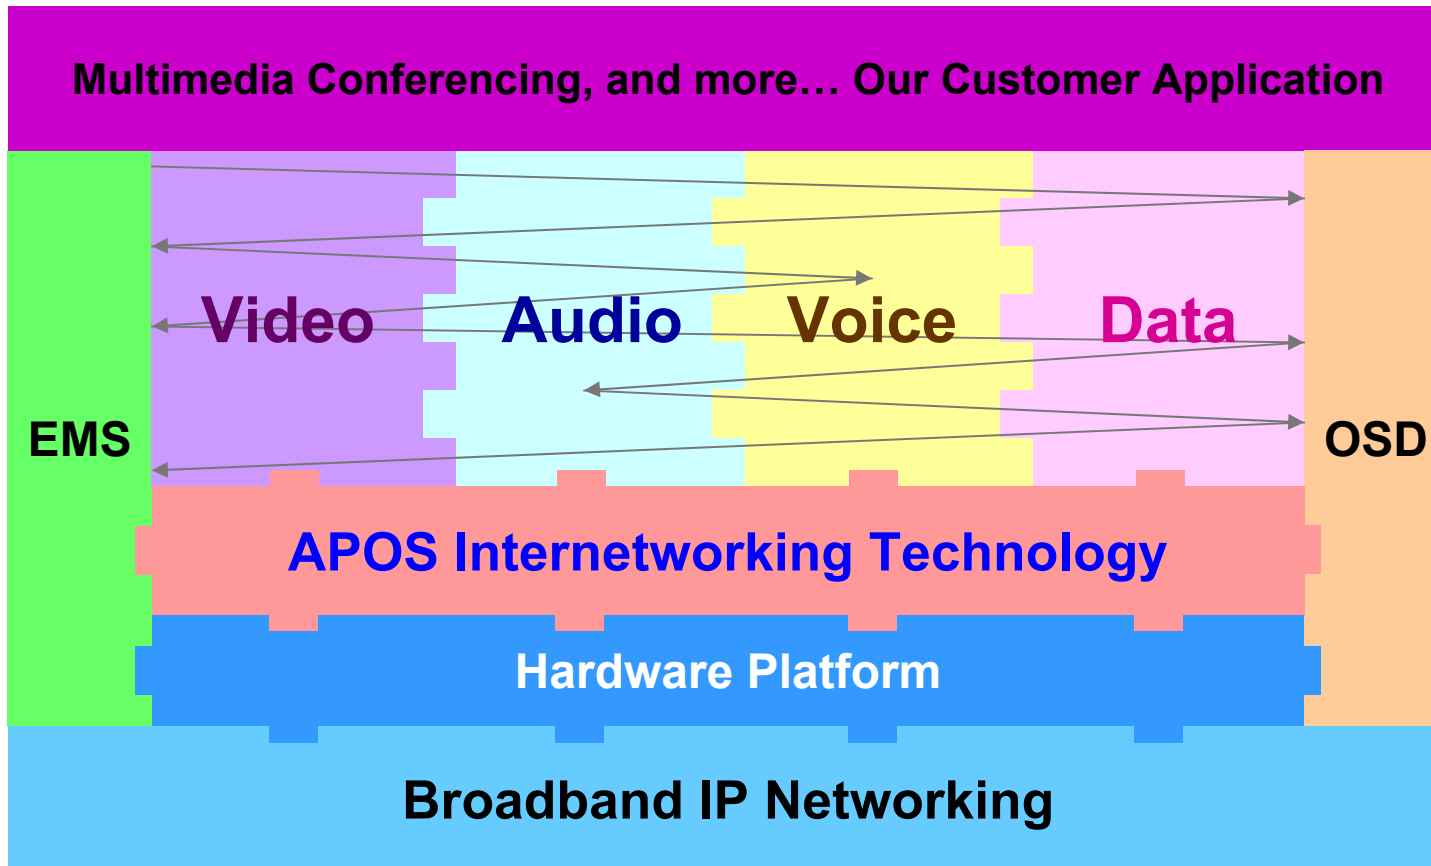

Product Overview

AP-VBT1000 HD Video Broadcasting Terminal

- IP based Audio/Video Broadcasting Solution
- Video on Demand Service Solution
- IP based Video Recording and Video Replay Solution
- High-performance Video, Audio, and Voice Service
- Firmware Upgradeable Architecture
- Video Solution with Outstanding Network Service Capability
- Audio/Video Privacy Protection

Product Highlights

AP-VBT1000 HD Video Broadcasting Terminal

IP based HD Video Broadcasting Terminal

AddPac

www.addpac.com

Multimedia Service

AP-VBT1000 HD Video Broadcasting Terminal

- APOS : AddPac Internetworking Operating System
- OSD : On- Screen Display
- EMS : Element Management System

Benefits and Features

AP-VBT1000 HD Video Broadcasting Terminal

- **High Quality Images up to 64kbps and 4Mbps**
- **High-performance Audio & Video Codec Support**
 - H.264, MPEG-4 Video Codec
 - Line IN/OUT : G.726, G.711, MP-3, AAC Audio Codec
- **Up to 30 frame/sec, 1280x720 HD Resolution**
- **RTP based Real-Time HD Broadcasting Service**
- HD Video Recording and Replay Service using Local HDD (Option)
- **IP based Network Protocol Support**
- **Video Application**
 - Audio & Video Broadcasting Solution
 - Video on Demand Service Solution

Hardware Specification

AP-VBT1000 HD Video Broadcasting Terminal

High-end
Video
Processor

- **High-End Audio/Video Processor**
- **Main Chassis**
 - **Power On/Off Switch (Front Panel)**
 - **Remote Controller Sensor (Front Panel)**
 - **On-AIR Indication LAMP (Front Panel)**
 - **Network Interface**
 - Two(2) 10/100Mbps Fast Ethernet
 - Two(2) USB 2.0 Interface
 - One(1) RS-232C Console (RJ45)
 - IR-Out Interface for External TV Control
 - **HDD Interface for Video Recording and Replay : AP-VBT1000B**
 - Optional 2.5 Inch Internal Hard Disk
 - **Powerful Video Interface**
 - S-Video, Component Output, DVI Interface
 - **High quality Audio and Voice Interface**
 - Stereo Audio Output Connector
 - S/PDIF RCA Interface
 - S/PDIF Optical Interface