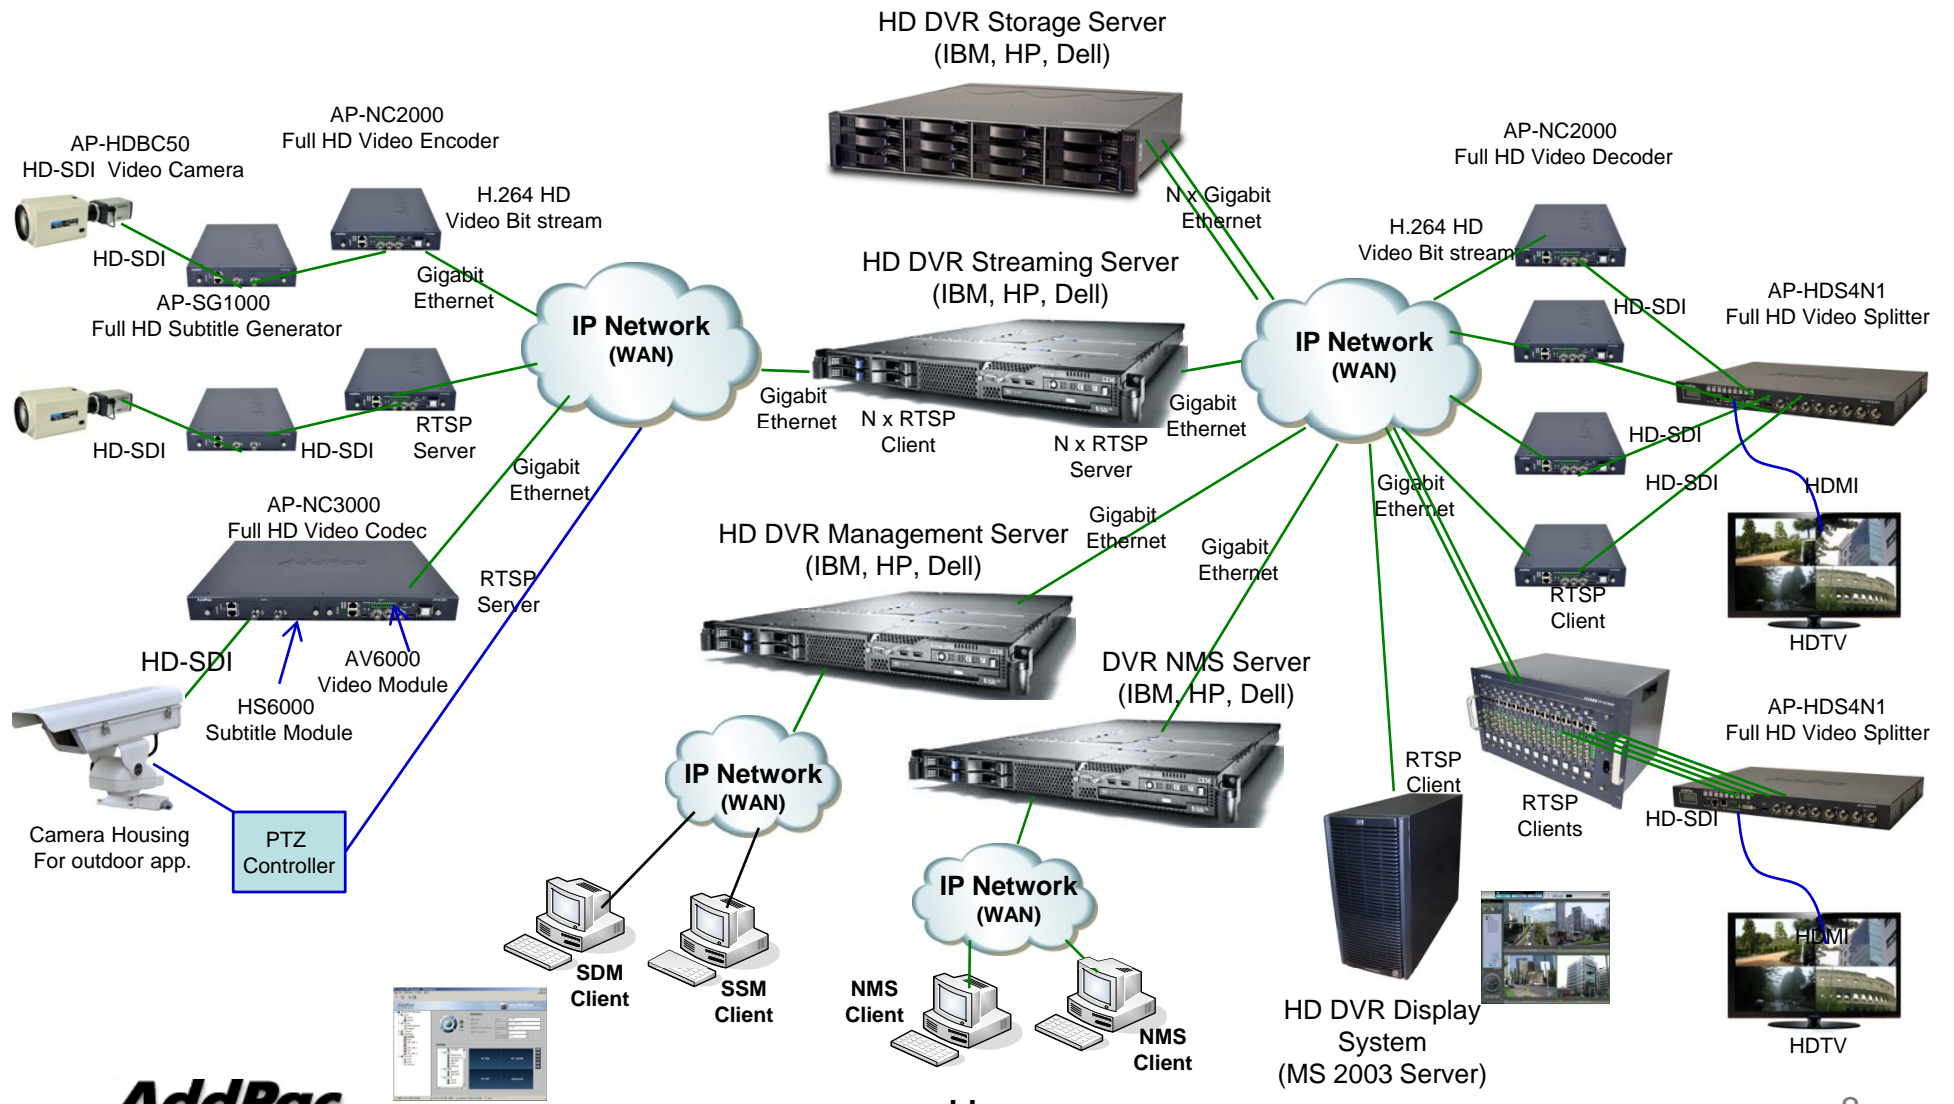

Application Service

AddPac

www.addpac.com