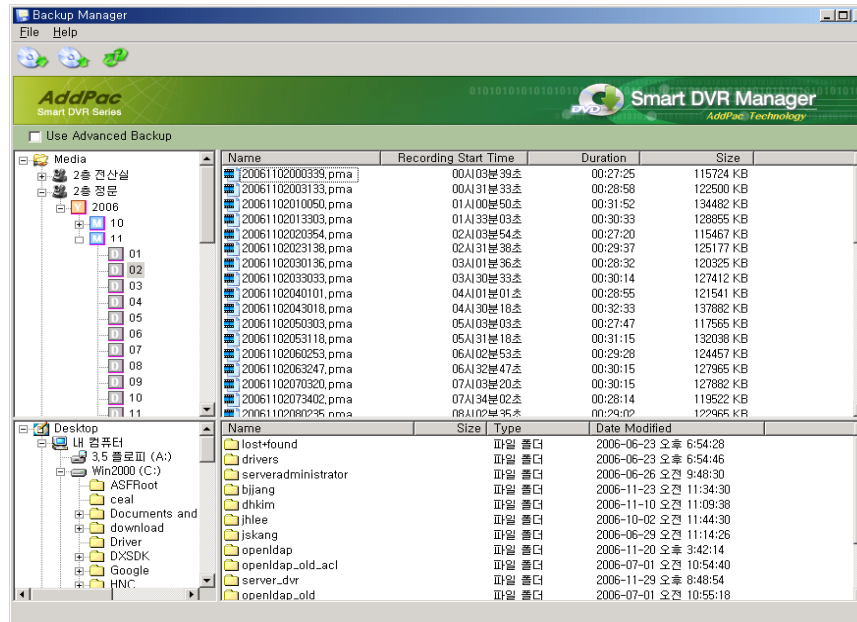

Smart DVR Viewer

AP-HDBC50 HD Camera

- Multi-Standalone DVR Server Support
- PAN/TILT/ZOOM Control, Layout & Screen Mode Change
- Motion Detection & Tracking
- Multi-Live View, Multi-Recording View, Time Synchronization View
- Fast Search, Jog Shuttle Slow Motion & Rewind
- Intelligent Search using Motion Detection
- Recording ZOOM View
- Audio/Video(H264) Support.

Smart DVR Backup Manager

AP-HDBC50 HD Camera

- PC based DVR Backup Software for AddPac DVR Solution
- User can backup DVR data in DVR to Local PC by using DVR Backup Manager.
- Support the Advanced Backup Function
- Support the Backup Data Restore Function