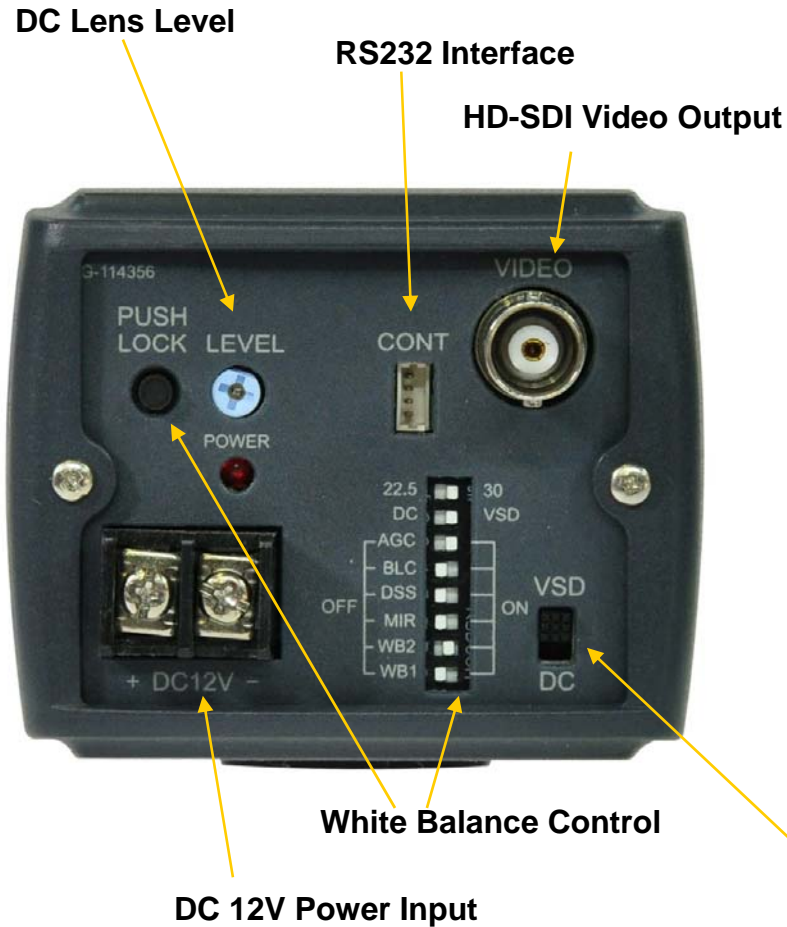

www.addpac.com

AP-HDBC50 HD Camera

- Product Overview
- Hardware Specification
- HD Network DVR Components
- Application Service
- Ordering Information

Product Overview

AP-HDBC50 HD Camera

- High-End HD Video Camera Features
- 1/3" Progressive Scan CCD Image Sensor
- 1.3 Mega Pixel Camera
- 720P(1280x720)/30frame Video Resolution Support
- External PAN/TILT/Zoom Housing Features
- C/CS Mount Support for High-End External Zoom Lens
- HD-SDI Digital Video Output Interface
- RS-232C Control Port for Firmware Upgrade

Hardware Specification

AP-HDBC50 HD Camera

CCD	1/3" Progressive Scan CCD Image Sensor
Pixel	1.3 Mega Pixel
Scanning	Progressive Scan
S/N Ratio	More than 50dB
Min. illumination	DSS off : 1.0 lx(F1.2, 30 IRE, AGC On) DSS on : 0.1 lx
AGC	On/Off
BLC	On/Off
DSS	On/Off
H-Mirror	On/Off
White Balance	Support ATW, AWC, One-Push
Lens Mount	C/CS Mount Available
Lens Control	Supports VSD and DC lens

HD Network DVR Components

AP-HDBC50 HD Camera

- DVR Viewer : Option
 - Smart DVR Viewer (Client, MS-Window)
 - Smart DVR Manager (Client, MS-Window)
- HD Codec : AP-NCx000 Series
 - AV3000/6000 Video Module
- SD Codec : AP-NCx000 Series
 - AV2000 Video Module
- HD Video Splitter (4 Party)
- HD Subtitle Generator
- HD Network DVR
 - HD Streaming Server
 - HD Recording Server
 - HD DVR Viewer

Smart DVR Viewer

AP-HDBC50 HD Camera

- Multi-Standalone DVR Server Support
- PAN/TILT/ZOOM Control, Layout & Screen Mode Change
- Motion Detection & Tracking
- Multi-Live View, Multi-Recording View, Time Synchronization View
- Fast Search, Jog Shuttle Slow Motion & Rewind
- Intelligent Search using Motion Detection
- Recording ZOOM View
- Audio/Video(H264) Support.