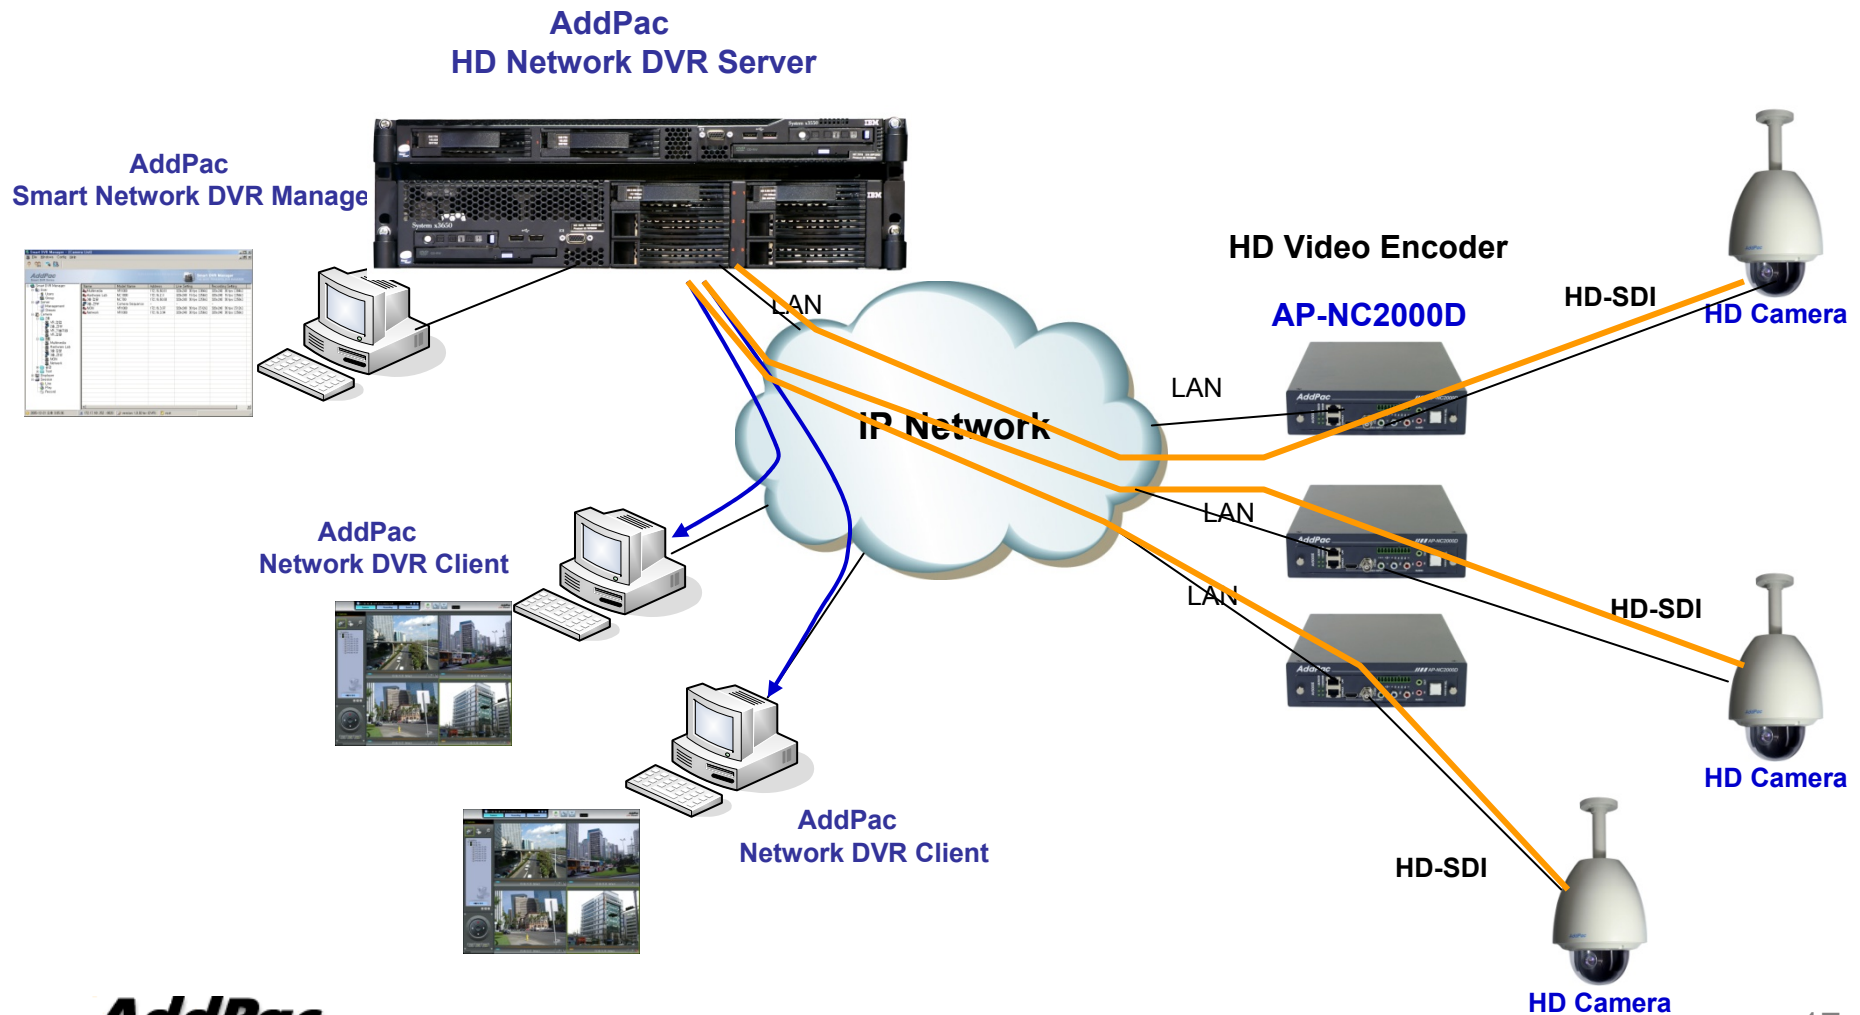

# Network Service and Features

AP-NC2000D HD Network Camera

- **Network Managements**
  - DHCP Server & Relay Functions
  - Network Address Translation (NAT) Function
  - Port Address Translation (PAT) Function
  - Transparent Bridging (IEEE Standard) Function
    - Spanning Tree Bridging Protocol Support
    - Remote Bridging Support
    - Concurrent Routing and Bridging Support
  - Cisco Style Command Line Interface (CLI)
  - Network time Protocol (NTP) Support

# AP-NC2000D Network Camera

Application Area

- Network Surveillance
- IP Audio Broadcasting + Network Surveillance
- Video Line Extension

# Network Surveillance

## AP-NC2000D HD Network Camera