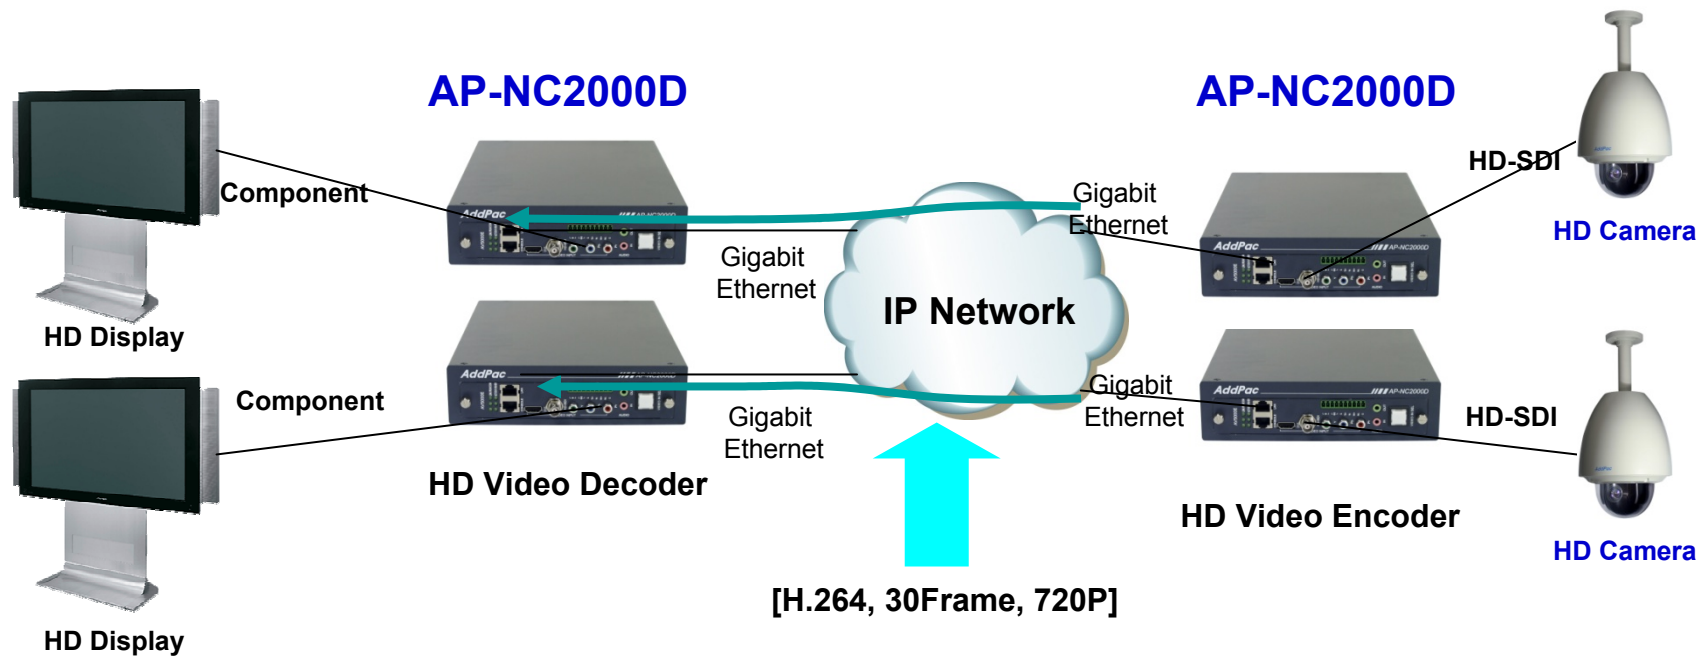

# Hardware Specification

AP-NC2000D HD Network Camera

High-end  
**DSP**

- **High-end Programmable DSP Hardware Architecture**
- **HD Video Encoder Module (AV5000E)**
  - **Network Interface**
    - One(1) 10/100/1000Mbps Gigabit Ethernet
    - One(1) Console Port
  - **Powerful Video Input Interface**
    - HD-SDI, HDMI, Component
  - **High quality Audio and Voice Interface**
    - Stereo Audio Input/Output Connector
  - **Camera Control Interface**
    - One(1) RS-232C, RS422, RS485 Interface for External Camera Control
  - **I/O Interface**
    - 2 Alarm Input, 1 Relay

## AP-NC2000D HD Network Camera

# IP Audio Broadcasting + Network Surveillance

AP-NC2000D HD Network Camera

# Video Line Extension

AP-NC2000D HD Network Camera