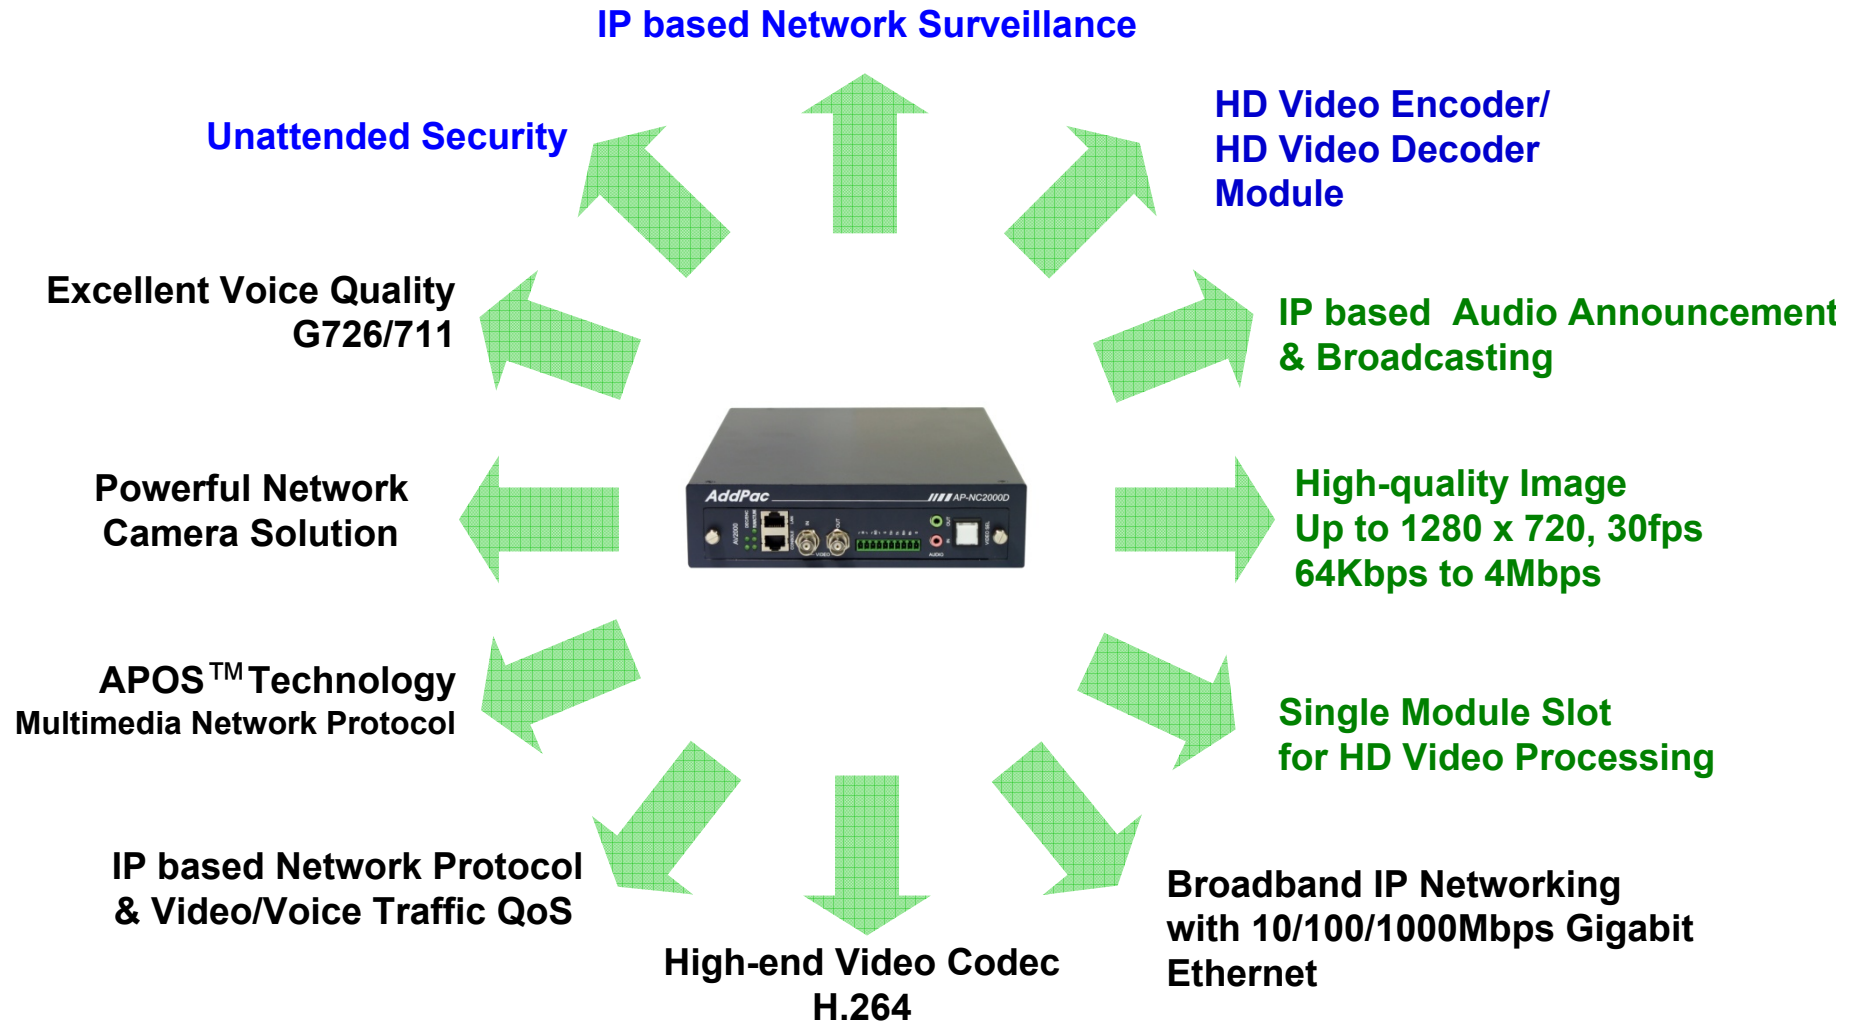

Product Highlights

AP-NC2000D HD Network Camera

AddPac

www.addpac.com