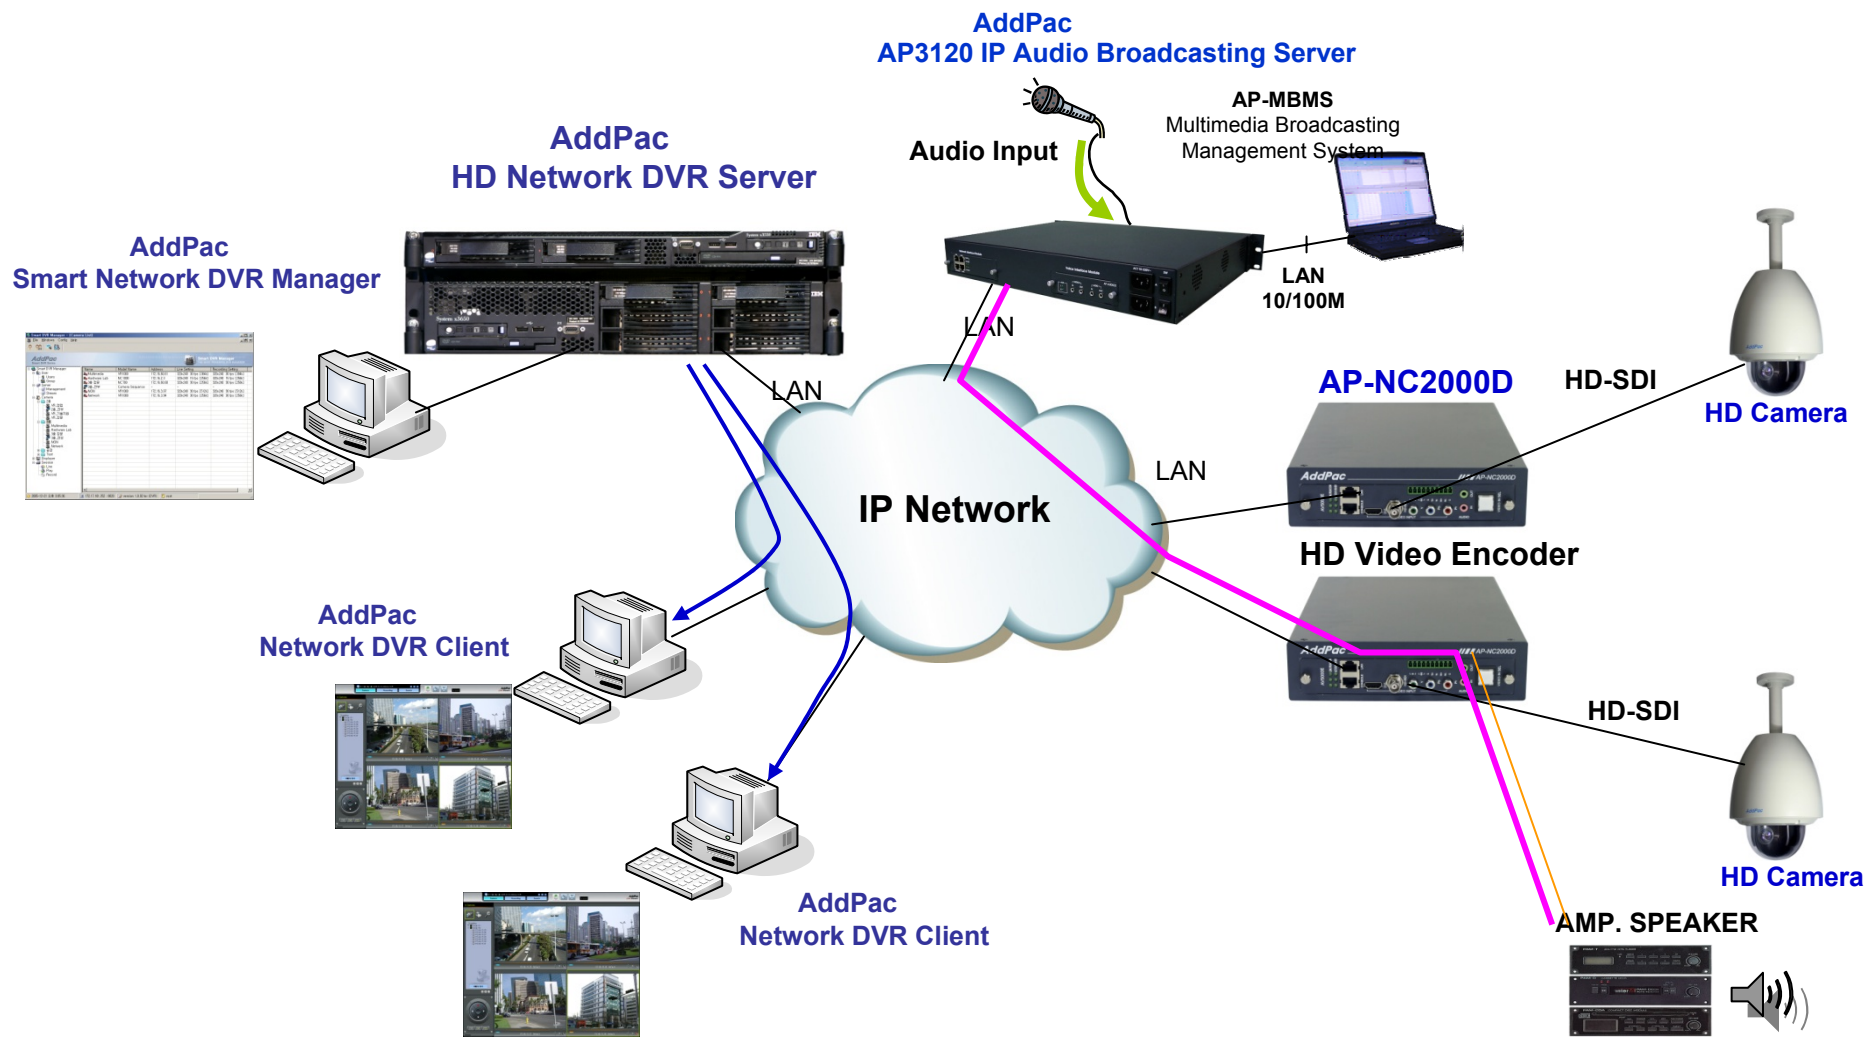

IP Audio Broadcasting + Network Surveillance

AP-NC2000D HD Network Camera