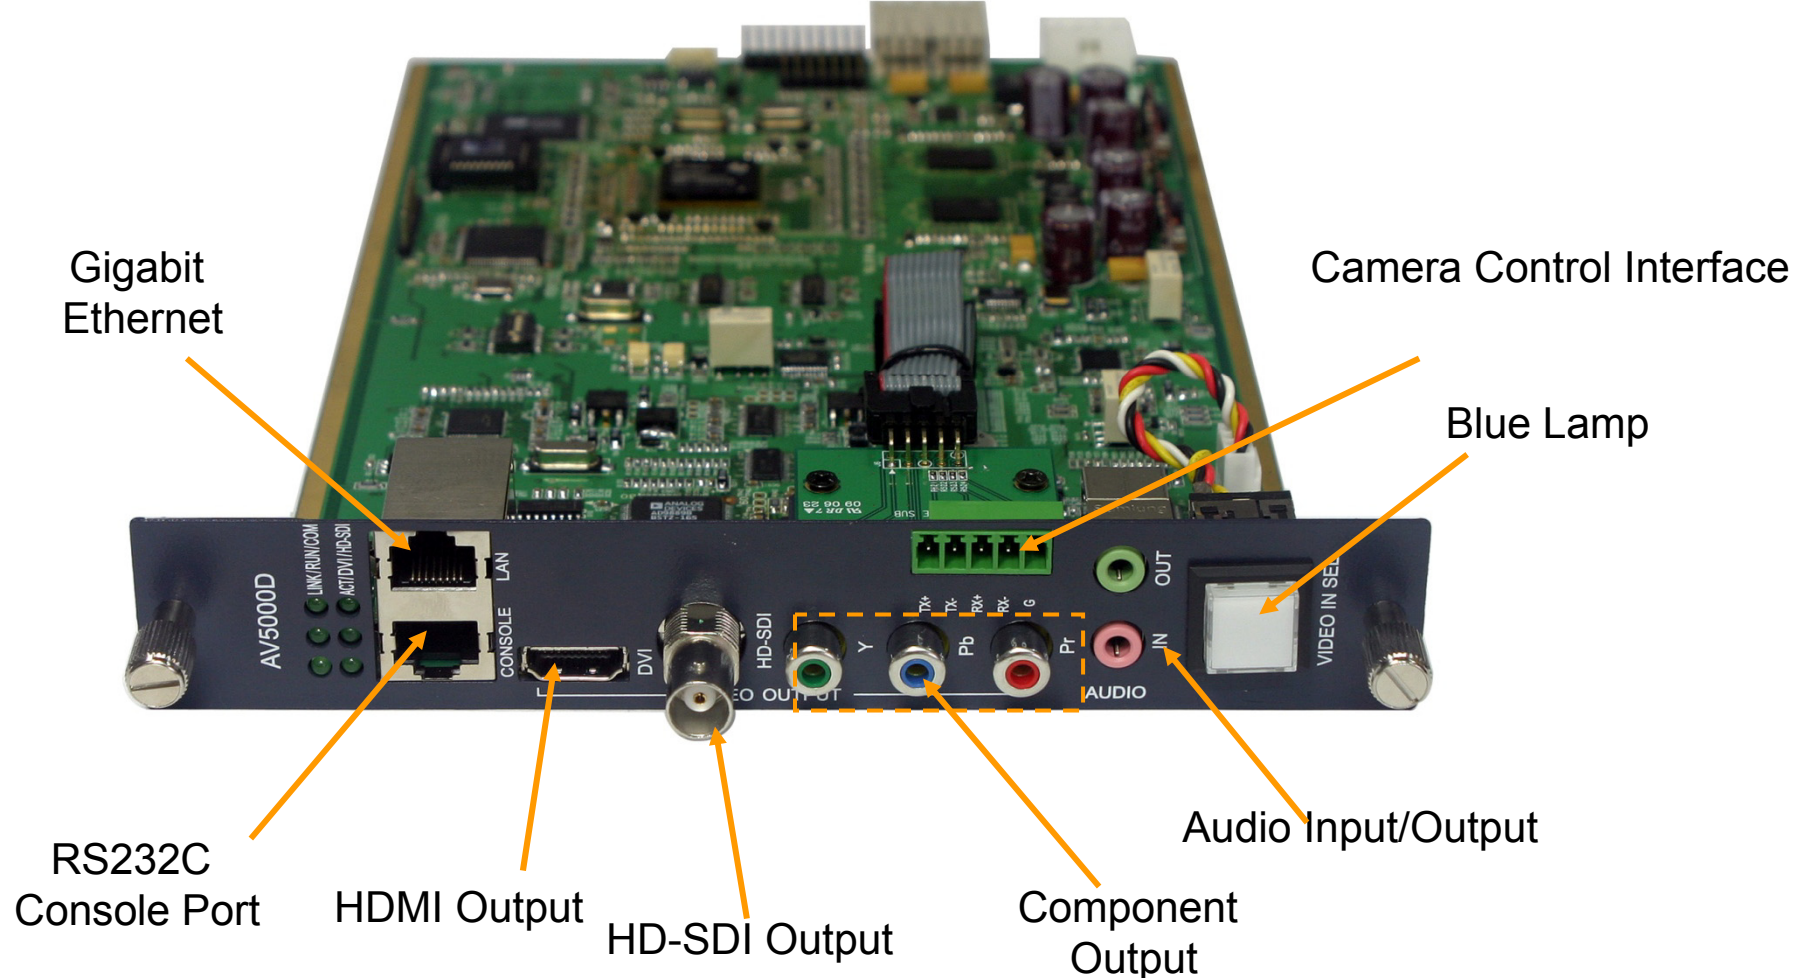

# Hardware Specification

AP-NC2000D HD Network Camera

High-end  
**DSP**

- **High-end Programmable DSP Hardware Architecture**
- **HD Video Encoder Module (AV5000E)**
  - **Network Interface**
    - One(1) 10/100/1000Mbps Gigabit Ethernet
    - One(1) Console Port
  - **Powerful Video Input Interface**
    - HD-SDI, HDMI, Component
  - **High quality Audio and Voice Interface**
    - Stereo Audio Input/Output Connector
  - **Camera Control Interface**
    - One(1) RS-232C, RS422, RS485 Interface for External Camera Control
  - **I/O Interface**
    - 2 Alarm Input, 1 Relay

# Hardware Specification

AP-NC2000D HD Network Camera

High-end  
**DSP**

AP-NC2000D Front View

D1 Video Encoder/Decoder Module

# Hardware Specification

AP-NC2000D HD Network Camera

High-end  
**DSP**

AV5000E HD Video Encoder Module

# Hardware Specification

AP-NC2000D HD Network Camera

High-end  
**DSP**

AV5000D HD Video Decoder Module