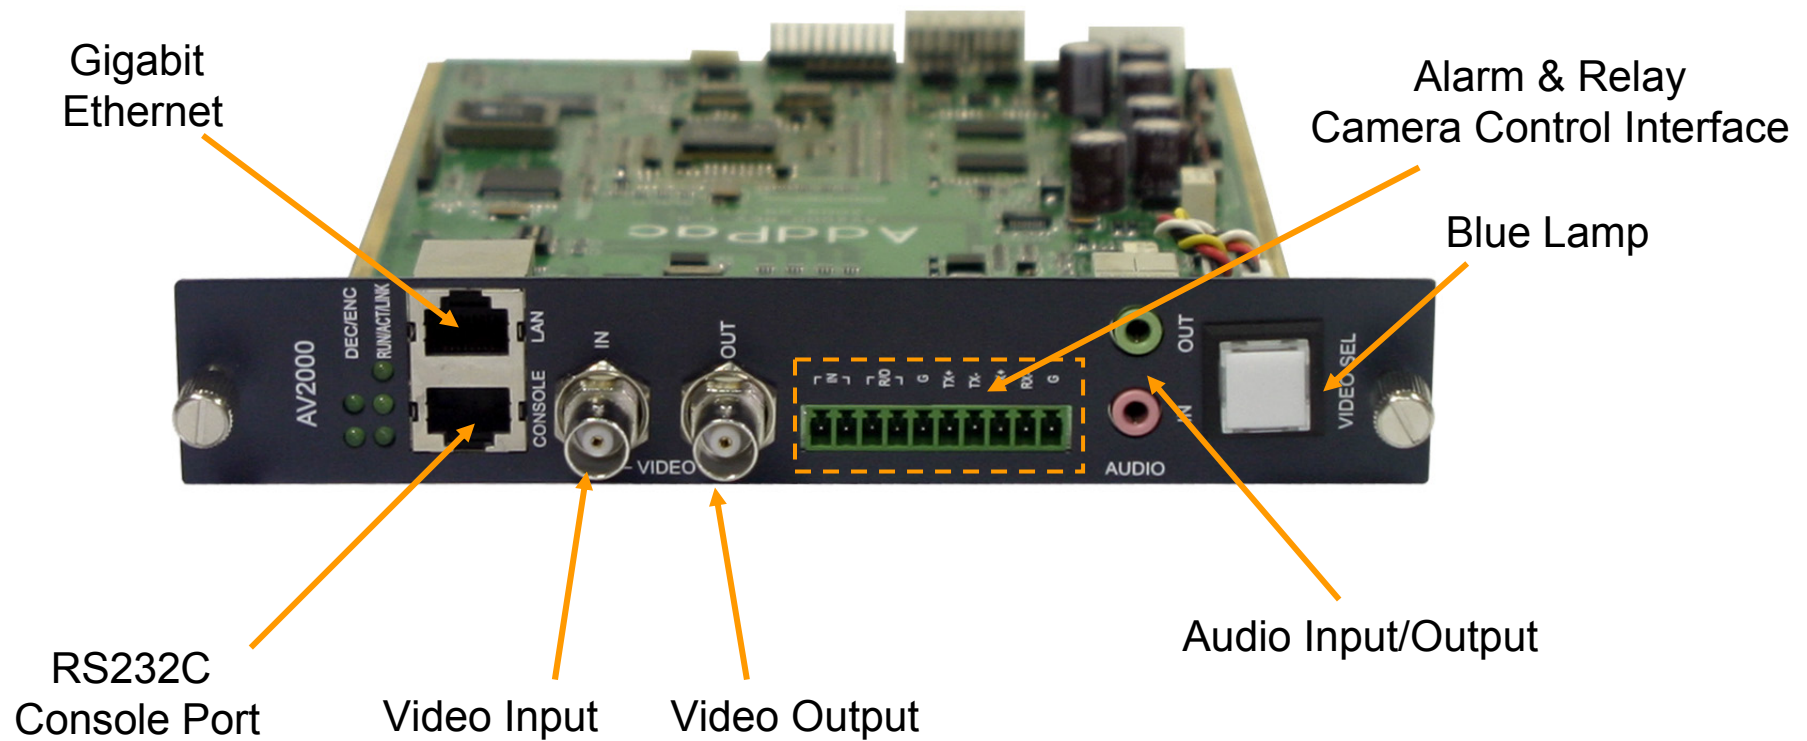

# Hardware Specification

AP-NC2000D HD Network Camera

High-end  
**DSP**

- **High-end Programmable DSP Hardware Architecture**
- **HD Video Encoder Module (AV5000E)**
  - **Network Interface**
    - One(1) 10/100/1000Mbps Gigabit Ethernet
    - One(1) Console Port
  - **Powerful Video Input Interface**
    - HD-SDI, HDMI, Component
  - **High quality Audio and Voice Interface**
    - Stereo Audio Input/Output Connector
  - **Camera Control Interface**
    - One(1) RS-232C, RS422, RS485 Interface for External Camera Control
  - **I/O Interface**
    - 2 Alarm Input, 1 Relay

# Hardware Specification

AP-NC2000D HD Network Camera

High-end  
**DSP**

AV5000E HD Video Encoder Module

# Hardware Specification

AP-NC2000D HD Network Camera

High-end  
**DSP**

AV5000D HD Video Decoder Module

# Hardware Specification

AP-NC2000D HD Network Camera

High-end  
**DSP**

AV2000 D1 Video Encoder/Decoder Module