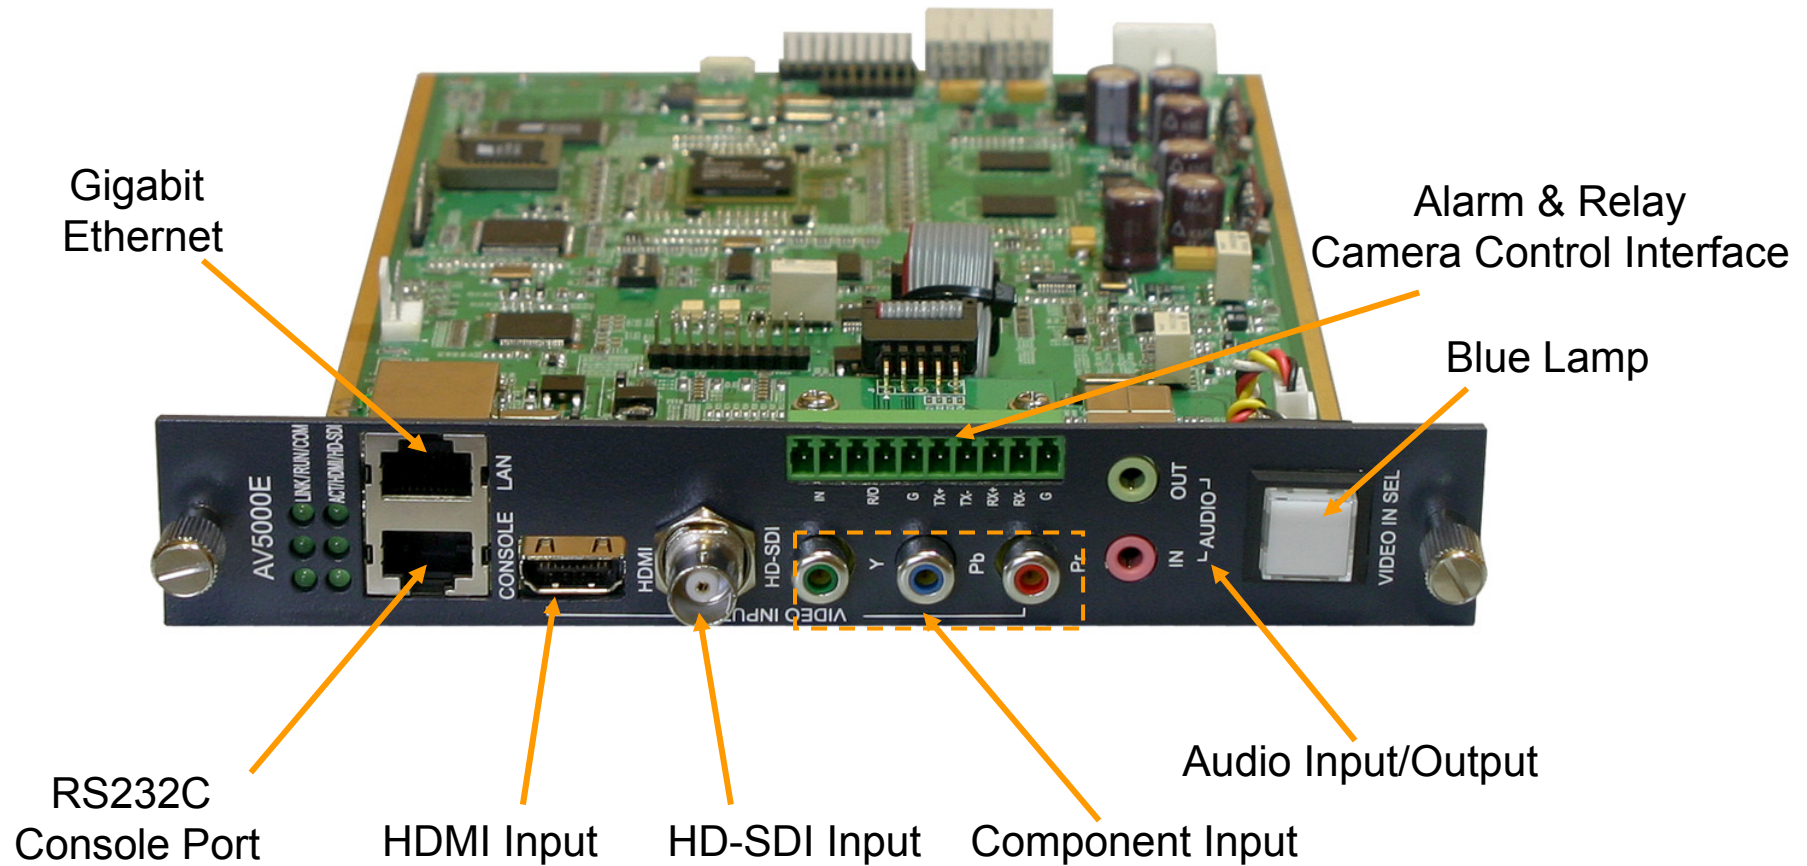

# Hardware Specification

AP-NC2000D HD Network Camera

High-end  
**DSP**

- **High-end Programmable DSP Hardware Architecture**
- **HD Video Encoder Module (AV5000E)**
  - **Network Interface**
    - One(1) 10/100/1000Mbps Gigabit Ethernet
    - One(1) Console Port
  - **Powerful Video Input Interface**
    - HD-SDI, HDMI, Component
  - **High quality Audio and Voice Interface**
    - Stereo Audio Input/Output Connector
  - **Camera Control Interface**
    - One(1) RS-232C, RS422, RS485 Interface for External Camera Control
  - **I/O Interface**
    - 2 Alarm Input, 1 Relay

# Hardware Specification

AP-NC2000D HD Network Camera

High-end  
**DSP**

AP-NC2000D Front View

D1 Video Encoder/Decoder Module

# Hardware Specification

AP-NC2000D HD Network Camera

High-end  
**DSP**

AV5000E HD Video Encoder Module

# Hardware Specification

AP-NC2000D HD Network Camera

High-end  
**DSP**

AV5000D HD Video Decoder Module