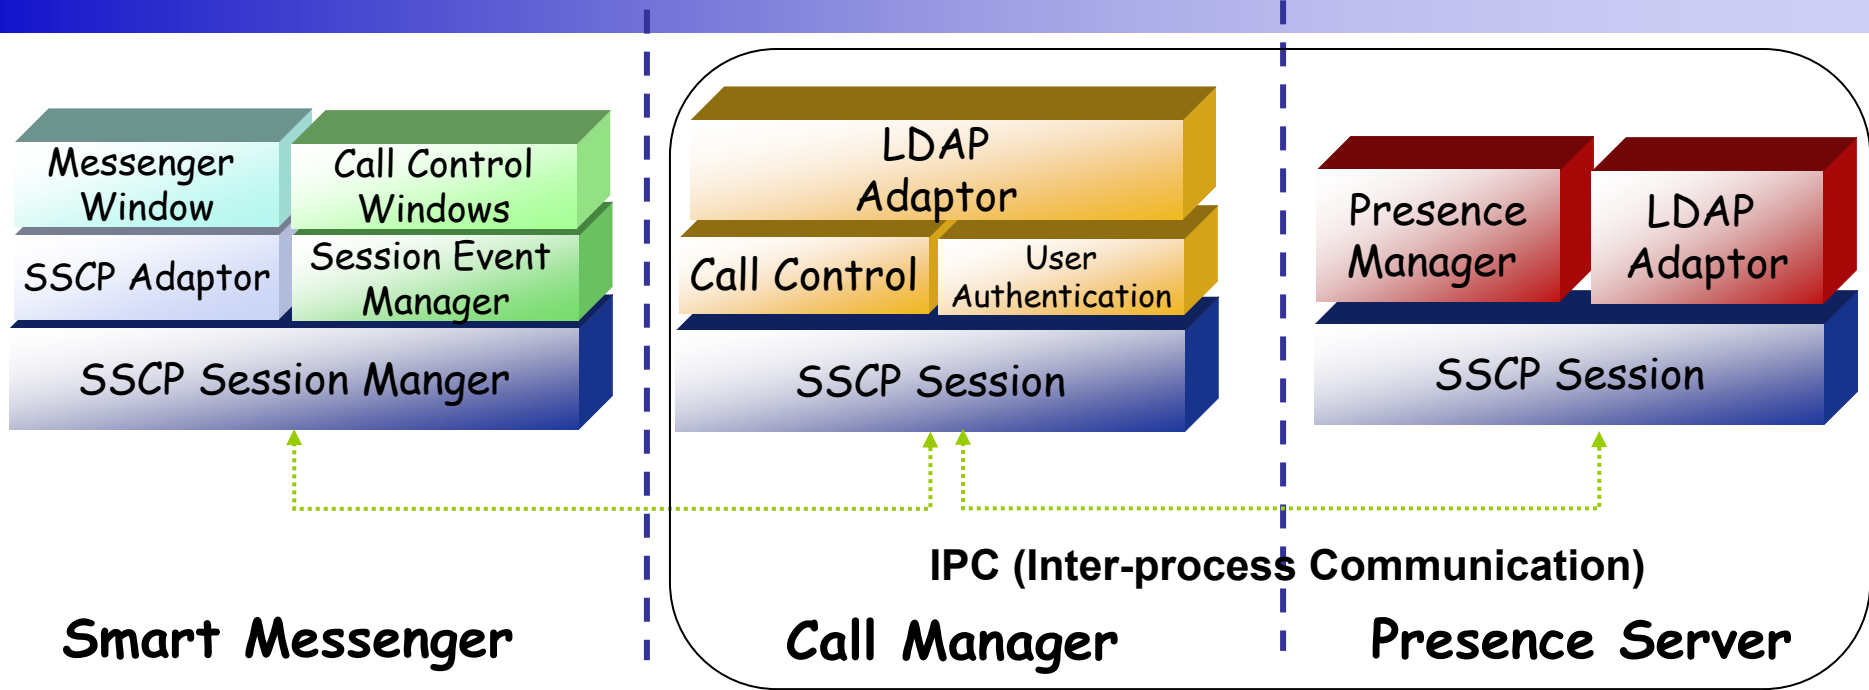

- User Presence Service Model
- User Presence System Diagram
- Application Area

IPNex230

User Presence Information

AP-IP300

User Presence Service Model

IPNext230 supports Call Manager & Presence Server Function

- Small Scale User Presence Solution
- Low Cost Solution

Presence Service System Diagram

Presence Service System Diagram

User Presence IP-PBX Application

Thank you!

AddPac Technology Co., Ltd.
Sales and Marketing