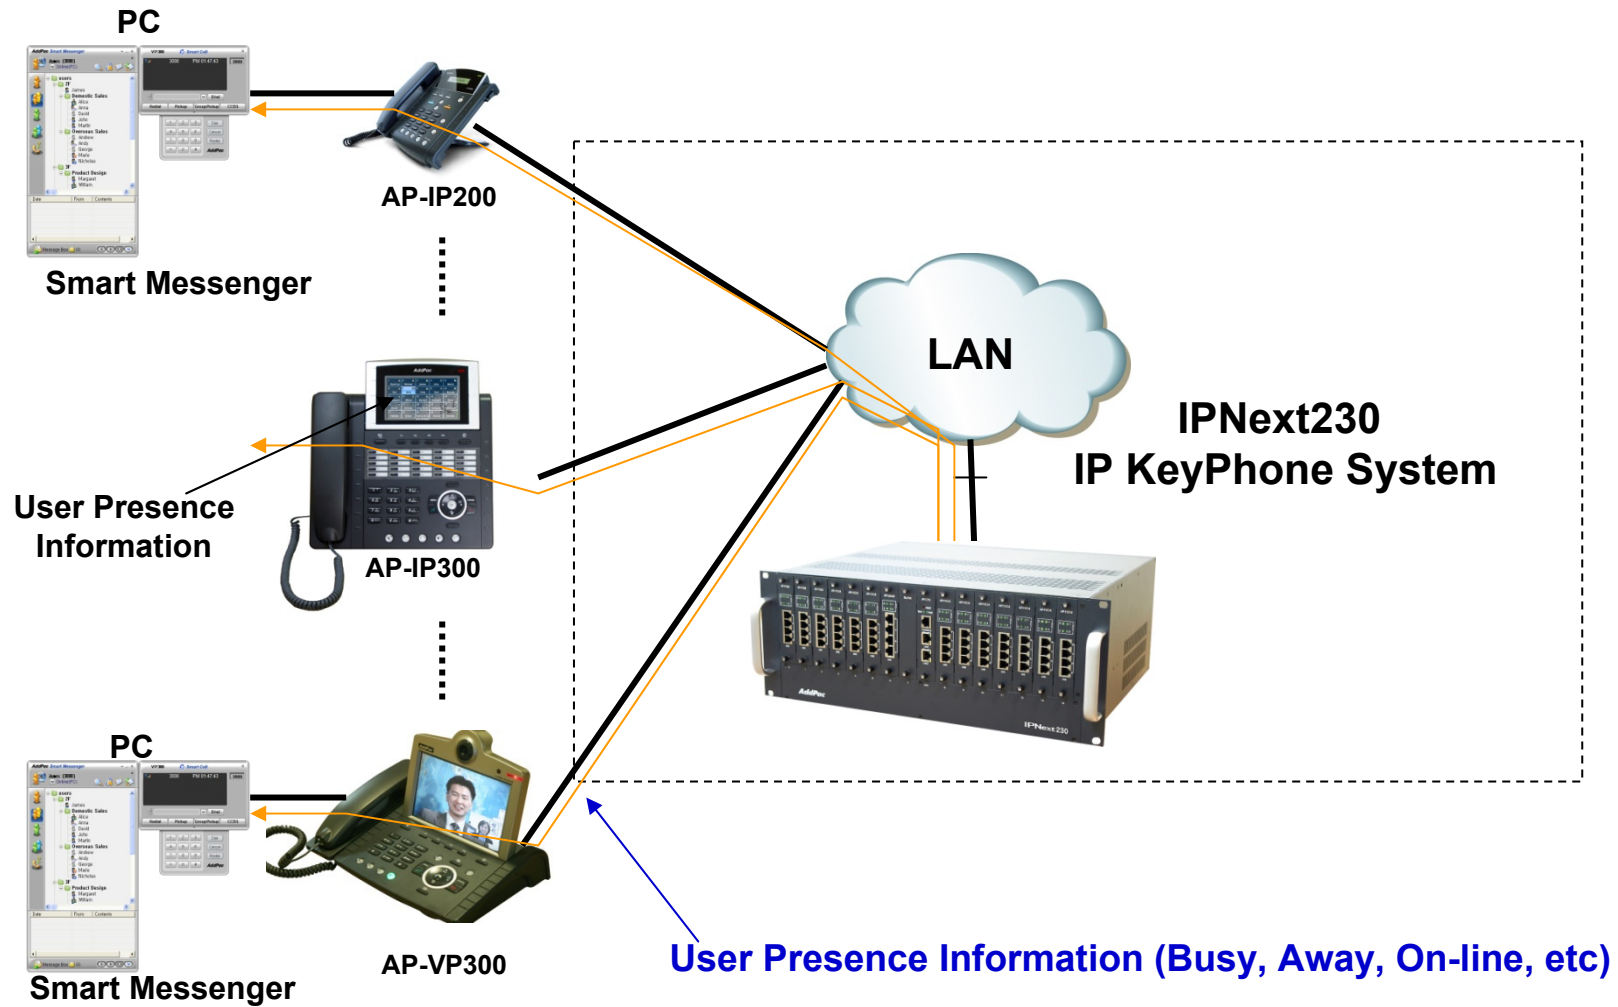

IPNext230™

IP KeyPhone System

High-performance Hybrid IP-PBX Solution

User Presence Service Features

AddPac

AddPac Technology

2009, Sales and Marketing

Contents

- User Presence Service Model
- User Presence System Diagram
- Application Area

IPNex230

User Presence Information

AP-IP300

User Presence Service Model

IPNext230 supports Call Manager & Presence Server Function

- Small Scale User Presence Solution
- Low Cost Solution

Presence Service System Diagram

Presence Service System Diagram

User Presence IP-PBX Application

Thank you!

AddPac Technology Co., Ltd.
Sales and Marketing