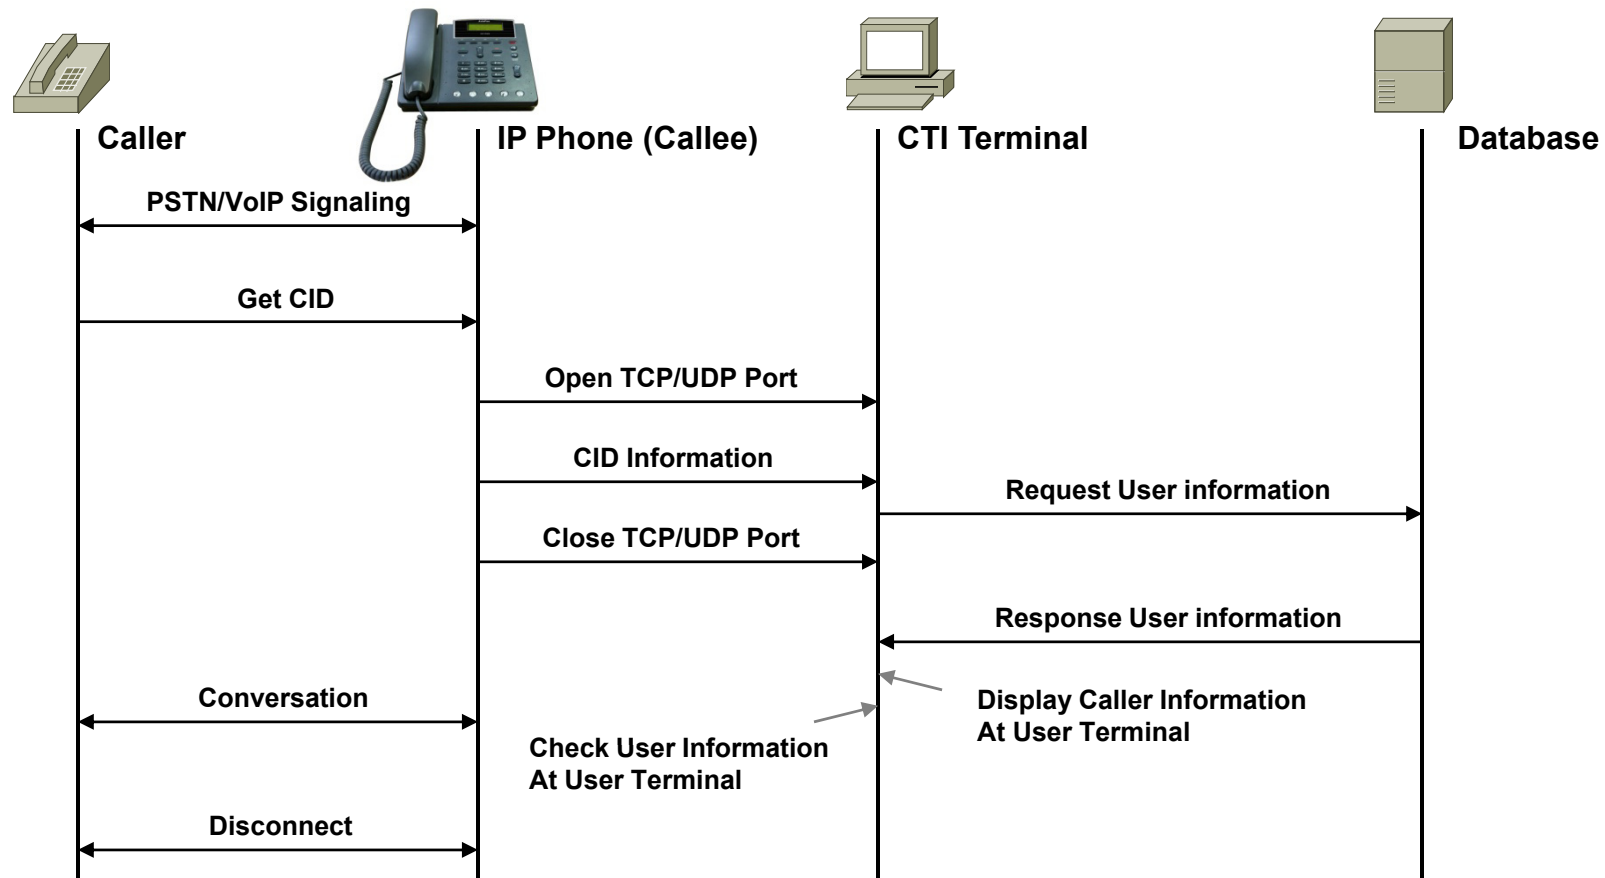

Message Flow