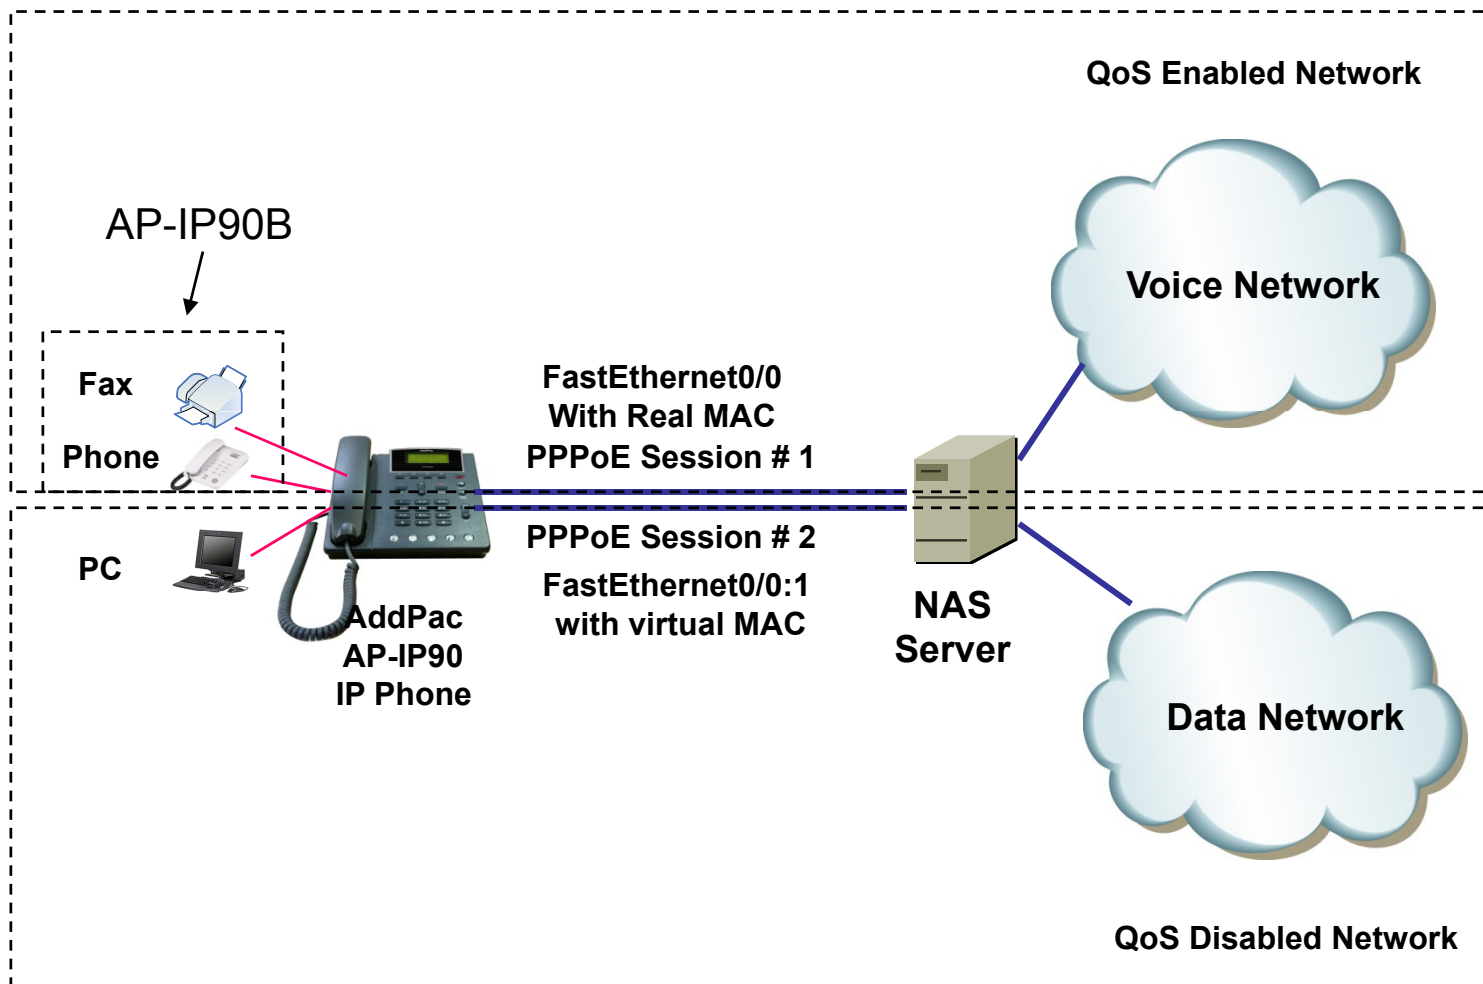

Network Diagram