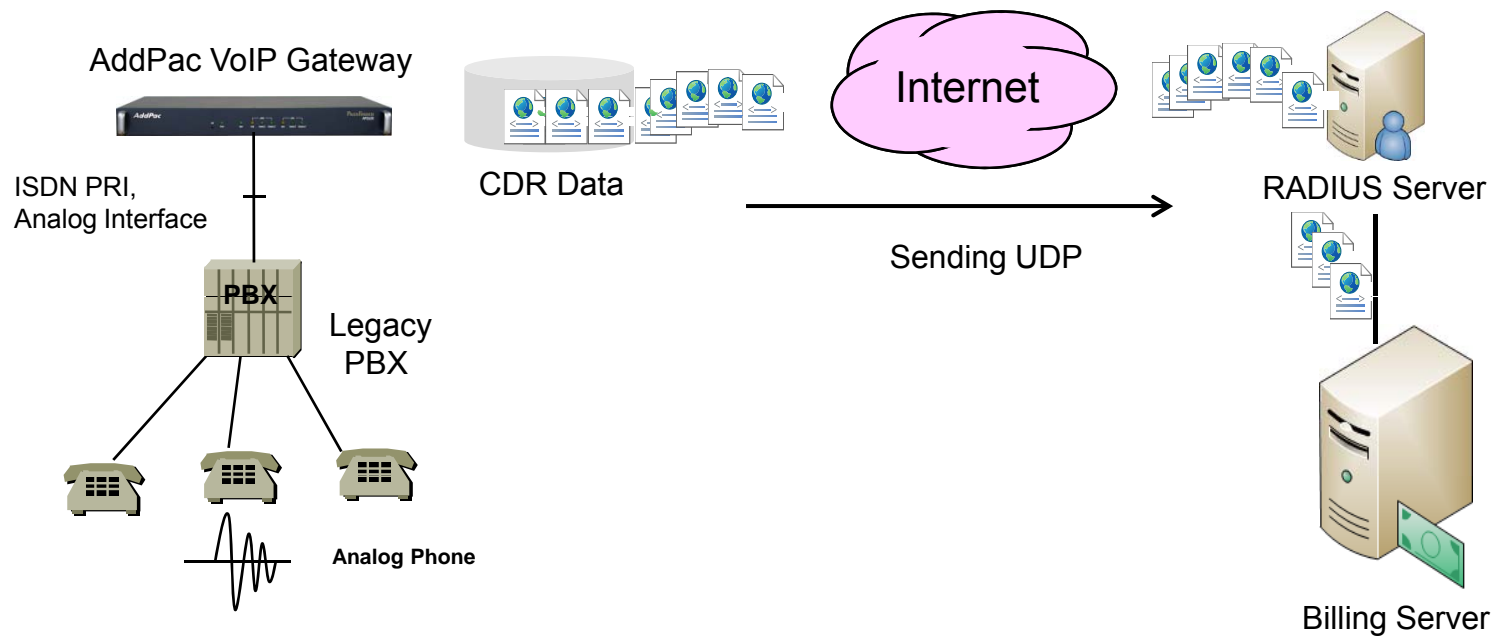

VoIP Gateway Series

CDR(Call Detail Record) Service Features

AddPac

AddPac Technology

2011, Sales and Marketing

www.addpac.com

Contents

- Network Diagram for CDR Service
- VoIP Gateway CDR Features
- CDR over RADIUS Features
- CDR Data Field

Network Diagram

VoIP Gateway CDR Features

- AddPac VoIP Gateway Products support a feature of CDR(Call Detail Records)
 - CDR field parameters for RAIDUS Server
 - One CDR information is created when the call ends. It is composed of 60 data field values

CDR over RADIUS Features

CDR can be transmitted to RADIUS server by using VoIP Gateway Series RADIUS message.

CDR Data Field

Data Field Names	Description
cdrRecordType globalCallId_ClusterID globalCallId_callManagerId globalCallId_callId	Call Identifier (mandatory)
dateTimeOrigination dateTimeConnect dateTimeDisconnect duration	Timestamp and Duration
callingPartyNumber lastRedirectDn origCalledPartyNumber finalCalledPartyNumber	Extension Number
callingPartyNumberPartition lastRedirectDnPartition origCalledPartyNumberPartition finalCalledPartyNumberPartition	Partition Information
callingPartyLoginUserId finalCalledPartyLoginUserId	User Information
origDeviceName origNetAddr origNetPort origNodeid origSpan destDeviceName destNodeid destSpan destNetAddr destNetPort	Device Information