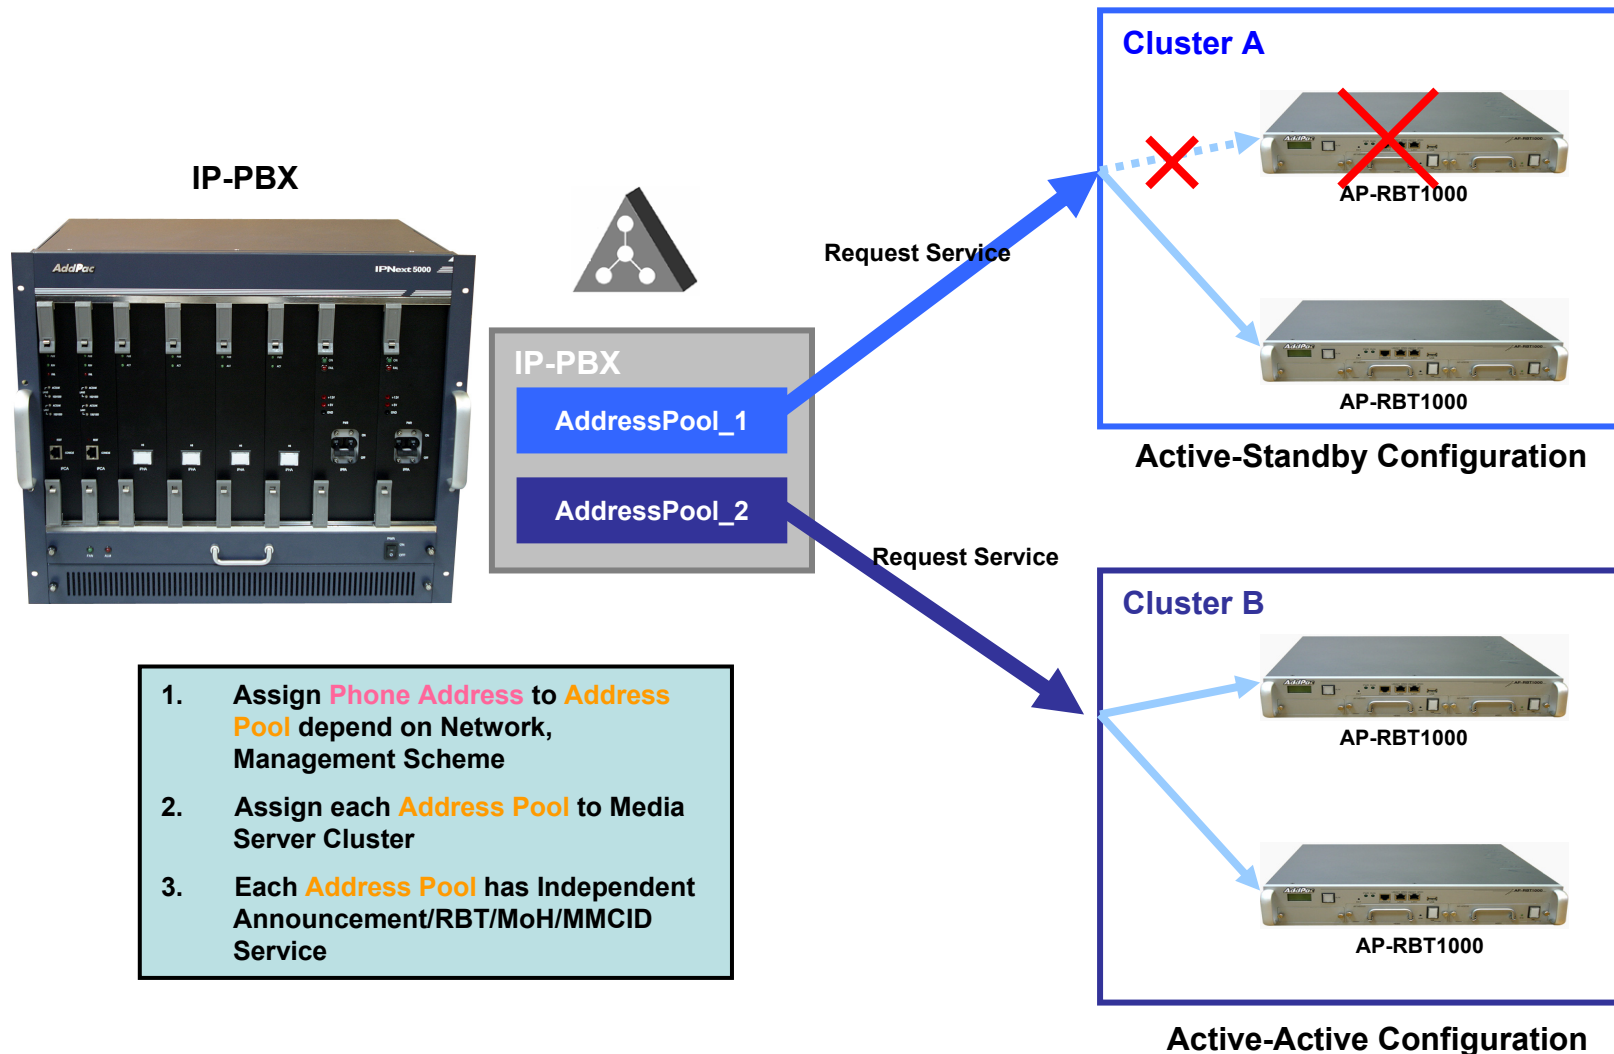

Product Overview

AP-RBT1000 Enterprise Media Server System

- IP based Network Media Server System
- Powerful Management and User Friendly Features
- Fault Tolerant and Scalability Architecture
- Smart Media Server Features
 - RBT/MoH/MMCID Service
 - RBT/MoH/MMCID Schedule Holiday) Support
 - Announcement Schedule(Holiday) Support
 - Announcement Package Distribution
 - Announcement/RBT/MoH/MMCID Audio/Video Support
- Firmware Upgradeable Architecture
- Two(2) Gigabit Ethernet Interface
- Two(2) 3.5Inch IDE type Hard Module Slot
- **RAID 1** Hard Disk Backup

Product Highlights

AP-RBT1000 Enterprise Media Server System

Hardware Specification

AP-RBT1000 Enterprise Media Server System

64bit
CPU

- **RISC Microprocessor Computing Power**
- **Main Chassis**
 - **Network Interface**
 - Two(2) 10/100/1000Mbps Gigabit Ethernet
 - One(1) RS-232C Console (RJ45)
 - **USB Host Mode Interface for DVD Backup, etc**
 - **Two(2) Hard Disk Interface Slot for RAID1 Configuration**

AP-RBT1000 Enterprise Media Server System

Media Server Call Flow Diagram (MMCID : Multimedia Caller ID)

AP-RBT1000 Enterprise Media Server System

Media Server Address Pool and Cluster

AP-RBT1000 Enterprise Media Server System

- 1. Assign Phone Address to Address Pool depend on Network, Management Scheme
- 2. Assign each Address Pool to Media Server Cluster
- 3. Each Address Pool has Independent Announcement/RBT/MoH/MMCID Service