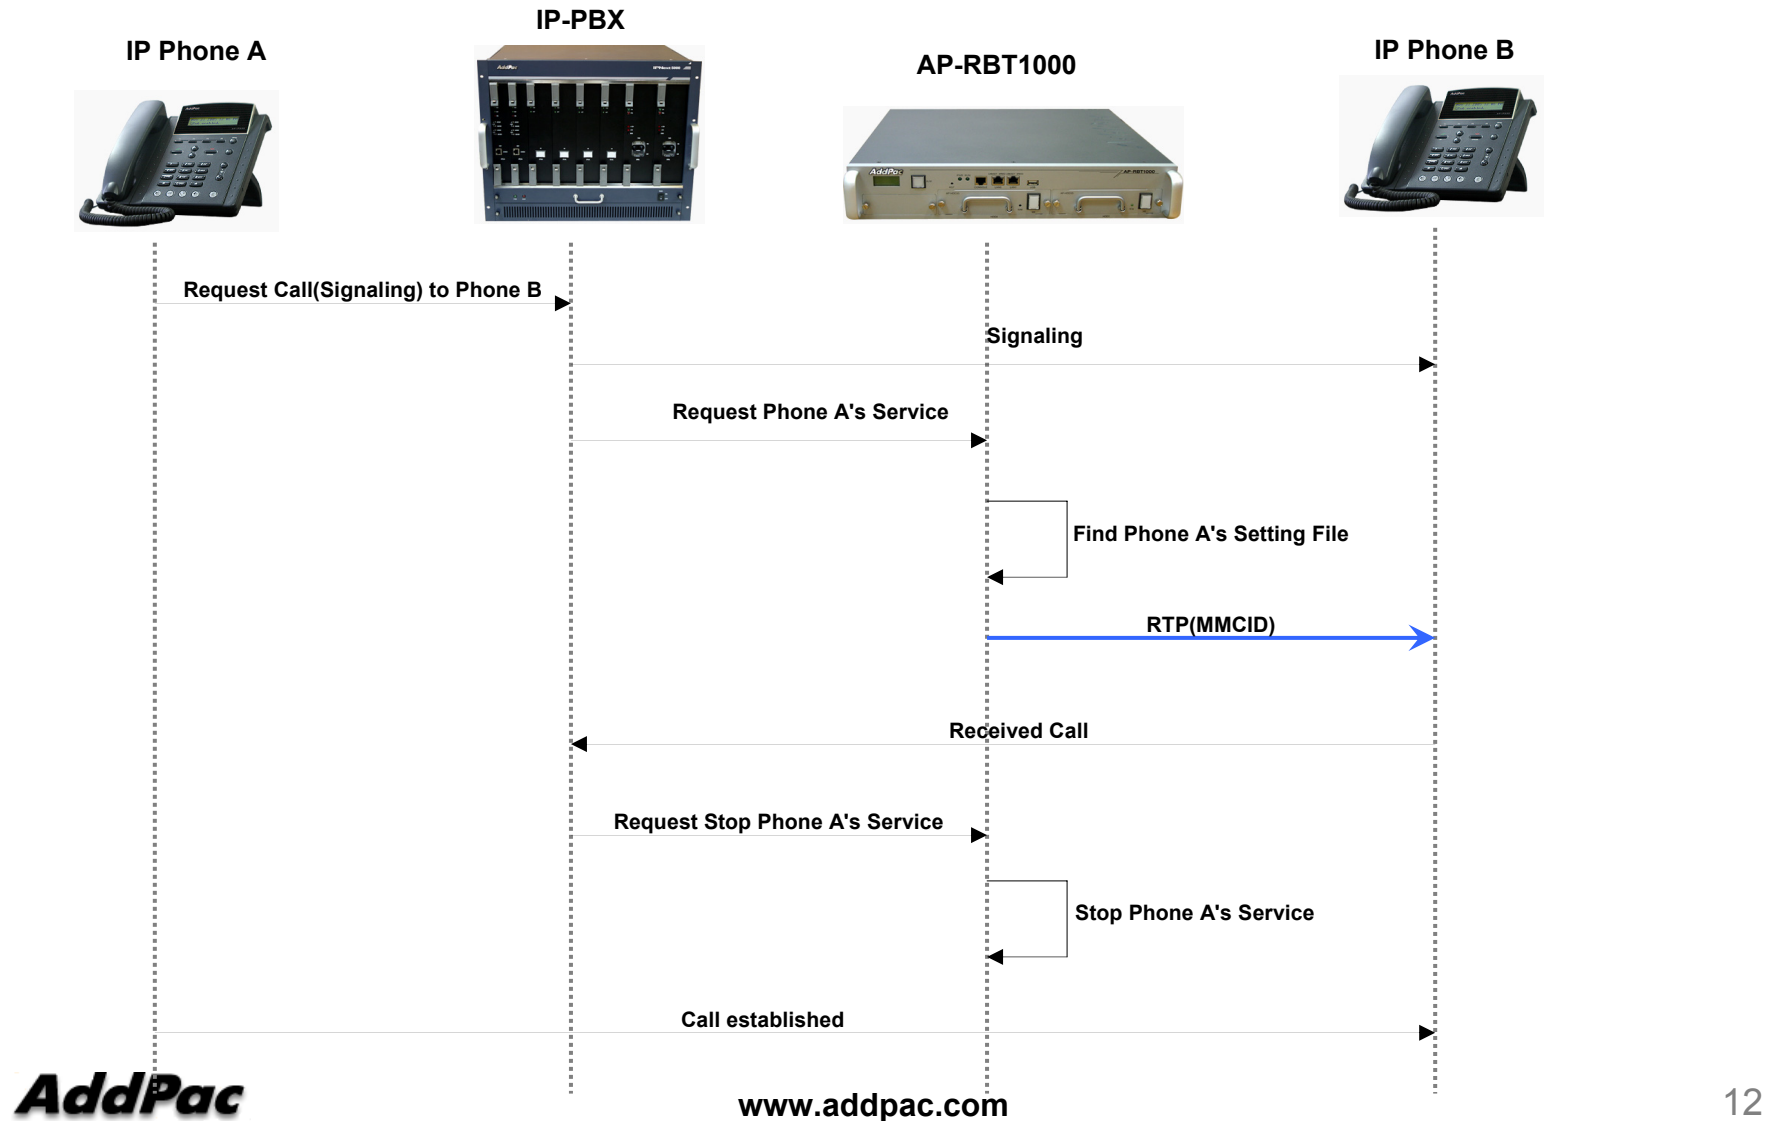

Media Server & IP-PBX Media Service

AP-RBT1000 Enterprise Media Server System

Function	Specific Feature	Call Manager (IP-PBX)	Media Server (AP-RBT1000)
RBT/MoH	Address (Personal) /Group* Service	X	O
	Schedule and Holiday Support	X	O
	Audio Support	O	O
	Video Support	X	O
MMCID	Address (Personal)/Group* Service	X	O
	Schedule and Holiday Support	X	O
	Audio Support	X	O
	Video Support	X	O
Announcement	Audio Support	O	O
	Video Support	X	O
	Schedule and Holiday Support	X	O
	Announcement Package	X	O
Miscellaneous	Cluster	X	O
	Address Pool	X	O
	Media Server Monitoring (Service Session , System Monitoring)	X	O
	SMM with SSCP Protocol	X	O

Media Server Data Flow Diagram

AP-RBT1000 Enterprise Media Server System

Media Server Call Flow Diagram (Ring Back Tone)

AP-RBT1000 Enterprise Media Server System

Media Server Call Flow Diagram (MoH : Music on Hold)

AP-RBT1000 Enterprise Media Server System

Media Server Call Flow Diagram (MMCID : Multimedia Caller ID)

AP-RBT1000 Enterprise Media Server System

Media Server Address Pool and Cluster

AP-RBT1000 Enterprise Media Server System

- 1. Assign Phone Address to Address Pool depend on Network, Management Scheme
- 2. Assign each Address Pool to Media Server Cluster
- 3. Each Address Pool has Independent Announcement/RBT/MoH/MMCID Service