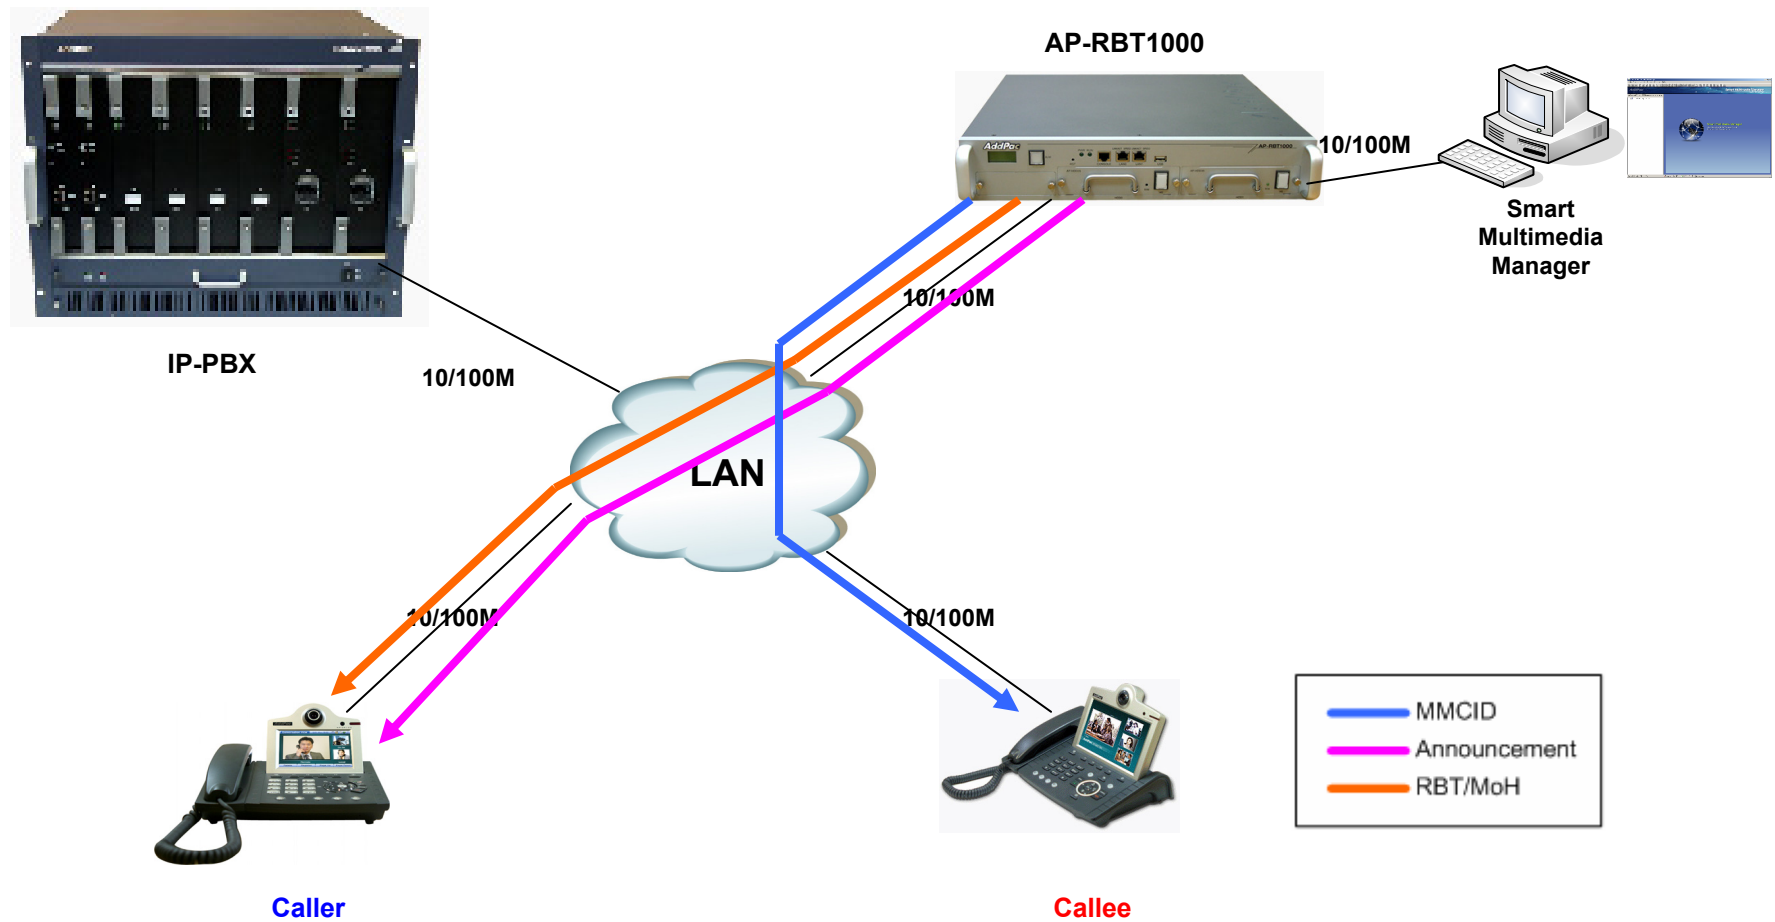

Product Highlights

AP-RBT1000 Enterprise Media Server System

Hardware Specification

AP-RBT1000 Enterprise Media Server System

64bit
CPU

- **RISC Microprocessor Computing Power**
- **Main Chassis**
 - **Network Interface**
 - Two(2) 10/100/1000Mbps Gigabit Ethernet
 - One(1) RS-232C Console (RJ45)
 - **USB Host Mode Interface for DVD Backup, etc**
 - **Two(2) Hard Disk Interface Slot for RAID1 Configuration**

Application Service

AP-RBT1000 Enterprise Media Server System

- Enterprise All IP Network Application

Media Service App. for All IP Environment

AP-RBT1000 Enterprise Media Server System

Media Service App. for All IP Environment

AP-RBT1000 Enterprise Media Server System

Ordering Information

- **Network Media Server System Hardware**
 - AP-RBT1000 Main Body
 - High-performance 64bit RISC CPU
 - 2-ports 10/100/1000Mbps Gigabit Ethernet and 1-port RS-232C Console
 - 1-Port USB Interface
 - Including Network Cable Set & Power Supply Cable, etc.
 - Optional Voice Transcoding DSP Module for Multi-Voice Codec
 - RAID 1 Hard Disk (2x3.5 Inch IDE Type HDD, 300G Default)
- **Including 1 Year Hardware Warranty**
- **Product Documents**
 - Install and Operation Guide (PDF)
- **Pricing**
 - AddPac Technology Regional Sales Manager
 - Authorized Sales and Marketing Representatives
 - Please Contact www.addpac.com