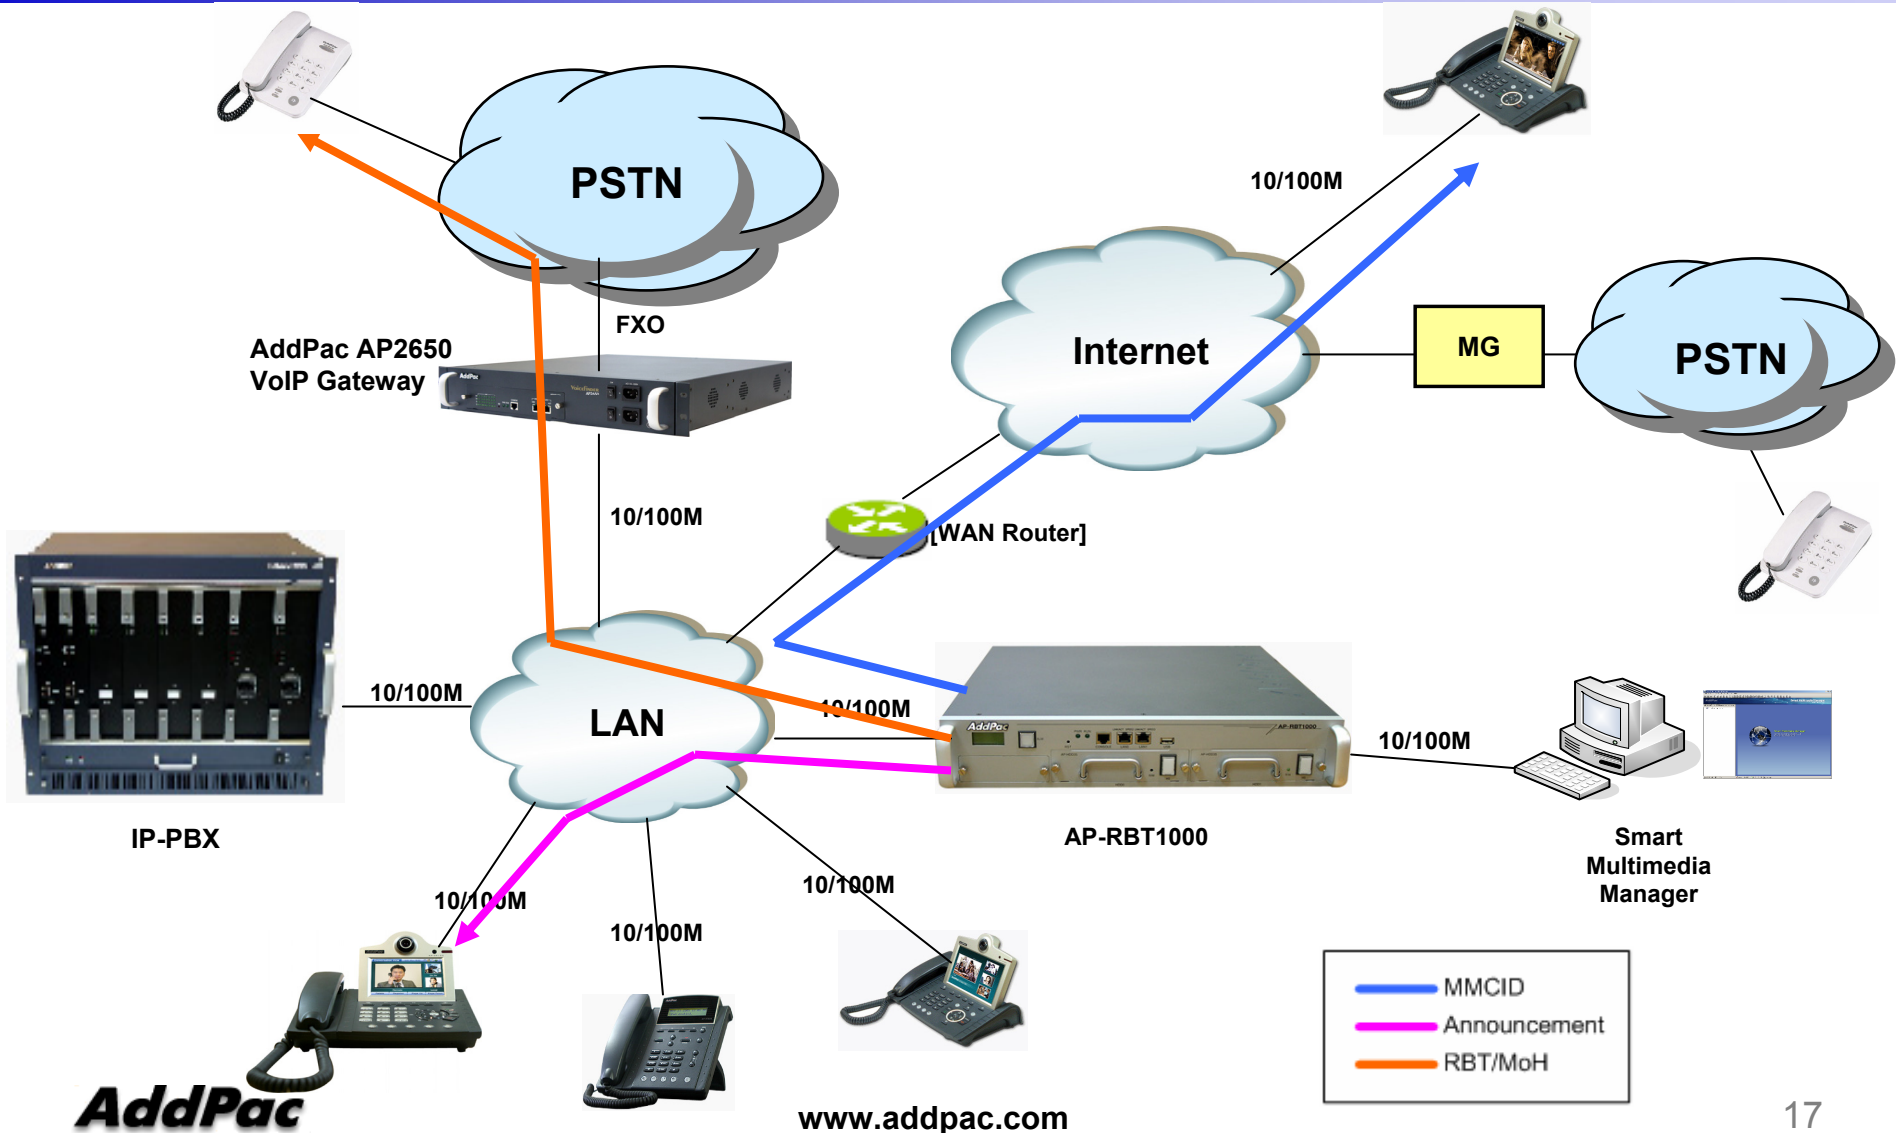

Product Overview

AP-RBT1000 Enterprise Media Server System

- IP based Network Media Server System
- Powerful Management and User Friendly Features
- Fault Tolerant and Scalability Architecture
- Smart Media Server Features
 - RBT/MoH/MMCID Service
 - RBT/MoH/MMCID Schedule Holiday) Support
 - Announcement Schedule(Holiday) Support
 - Announcement Package Distribution
 - Announcement/RBT/MoH/MMCID Audio/Video Support
- Firmware Upgradeable Architecture
- Two(2) Gigabit Ethernet Interface
- Two(2) 3.5Inch IDE type Hard Module Slot
- **RAID 1** Hard Disk Backup

Product Highlights

AP-RBT1000 Enterprise Media Server System

Hardware Specification

AP-RBT1000 Enterprise Media Server System

64bit
CPU

- **RISC Microprocessor Computing Power**
- **Main Chassis**
 - **Network Interface**
 - Two(2) 10/100/1000Mbps Gigabit Ethernet
 - One(1) RS-232C Console (RJ45)
 - **USB Host Mode Interface for DVD Backup, etc**
 - **Two(2) Hard Disk Interface Slot for RAID1 Configuration**

Application Service

AP-RBT1000 Enterprise Media Server System

- Enterprise All IP Network Application

Media Service App. for All IP Environment

AP-RBT1000 Enterprise Media Server System

Media Service App. for All IP Environment

AP-RBT1000 Enterprise Media Server System

Ordering Information

- **Network Media Server System Hardware**
 - AP-RBT1000 Main Body
 - High-performance 64bit RISC CPU
 - 2-ports 10/100/1000Mbps Gigabit Ethernet and 1-port RS-232C Console
 - 1-Port USB Interface
 - Including Network Cable Set & Power Supply Cable, etc.
 - Optional Voice Transcoding DSP Module for Multi-Voice Codec
 - RAID 1 Hard Disk (2x3.5 Inch IDE Type HDD, 300G Default)
- **Including 1 Year Hardware Warranty**
- **Product Documents**
 - Install and Operation Guide (PDF)
- **Pricing**
 - AddPac Technology Regional Sales Manager
 - Authorized Sales and Marketing Representatives
 - Please Contact www.addpac.com