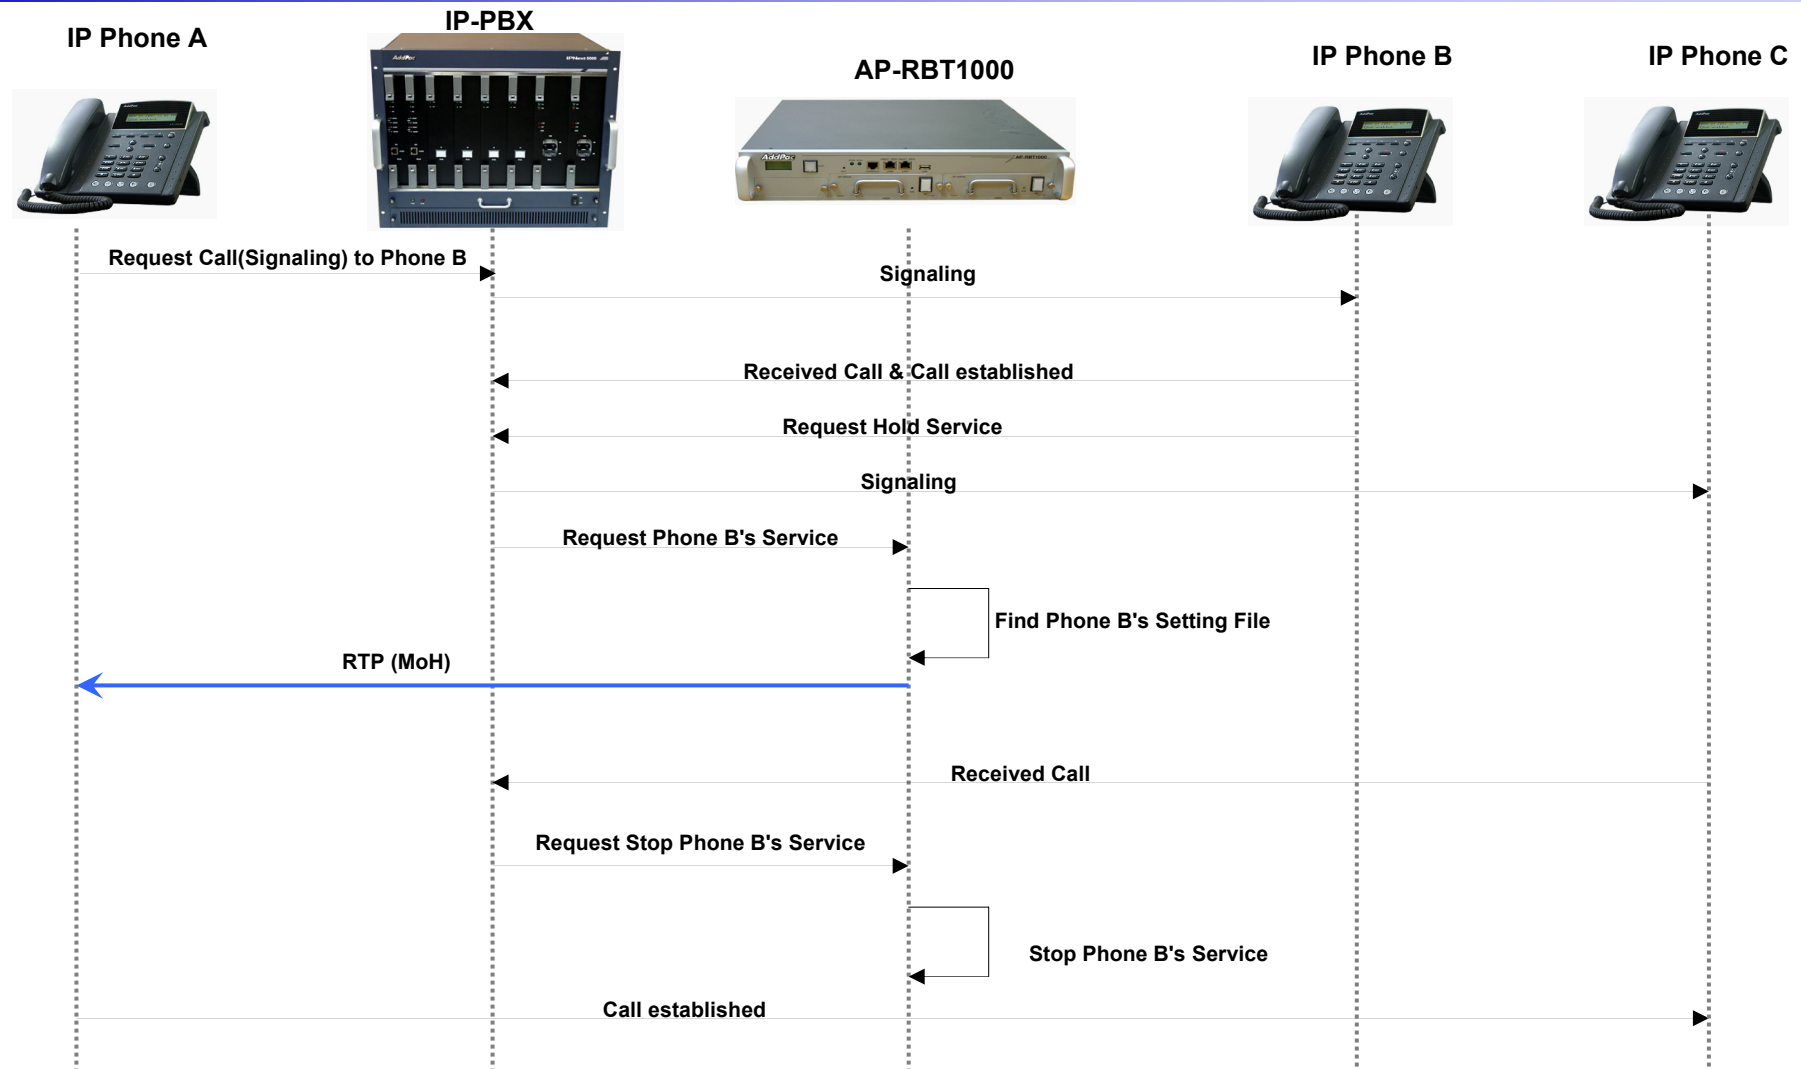

Media Server Data Flow Diagram

AP-RBT1000 Enterprise Media Server System

Media Server Call Flow Diagram (Ring Back Tone)

AP-RBT1000 Enterprise Media Server System

Media Server Call Flow Diagram (MoH : Music on Hold)

AP-RBT1000 Enterprise Media Server System

Media Server Call Flow Diagram (MMCID : Multimedia Caller ID)

AP-RBT1000 Enterprise Media Server System

Media Server Address Pool and Cluster

AP-RBT1000 Enterprise Media Server System