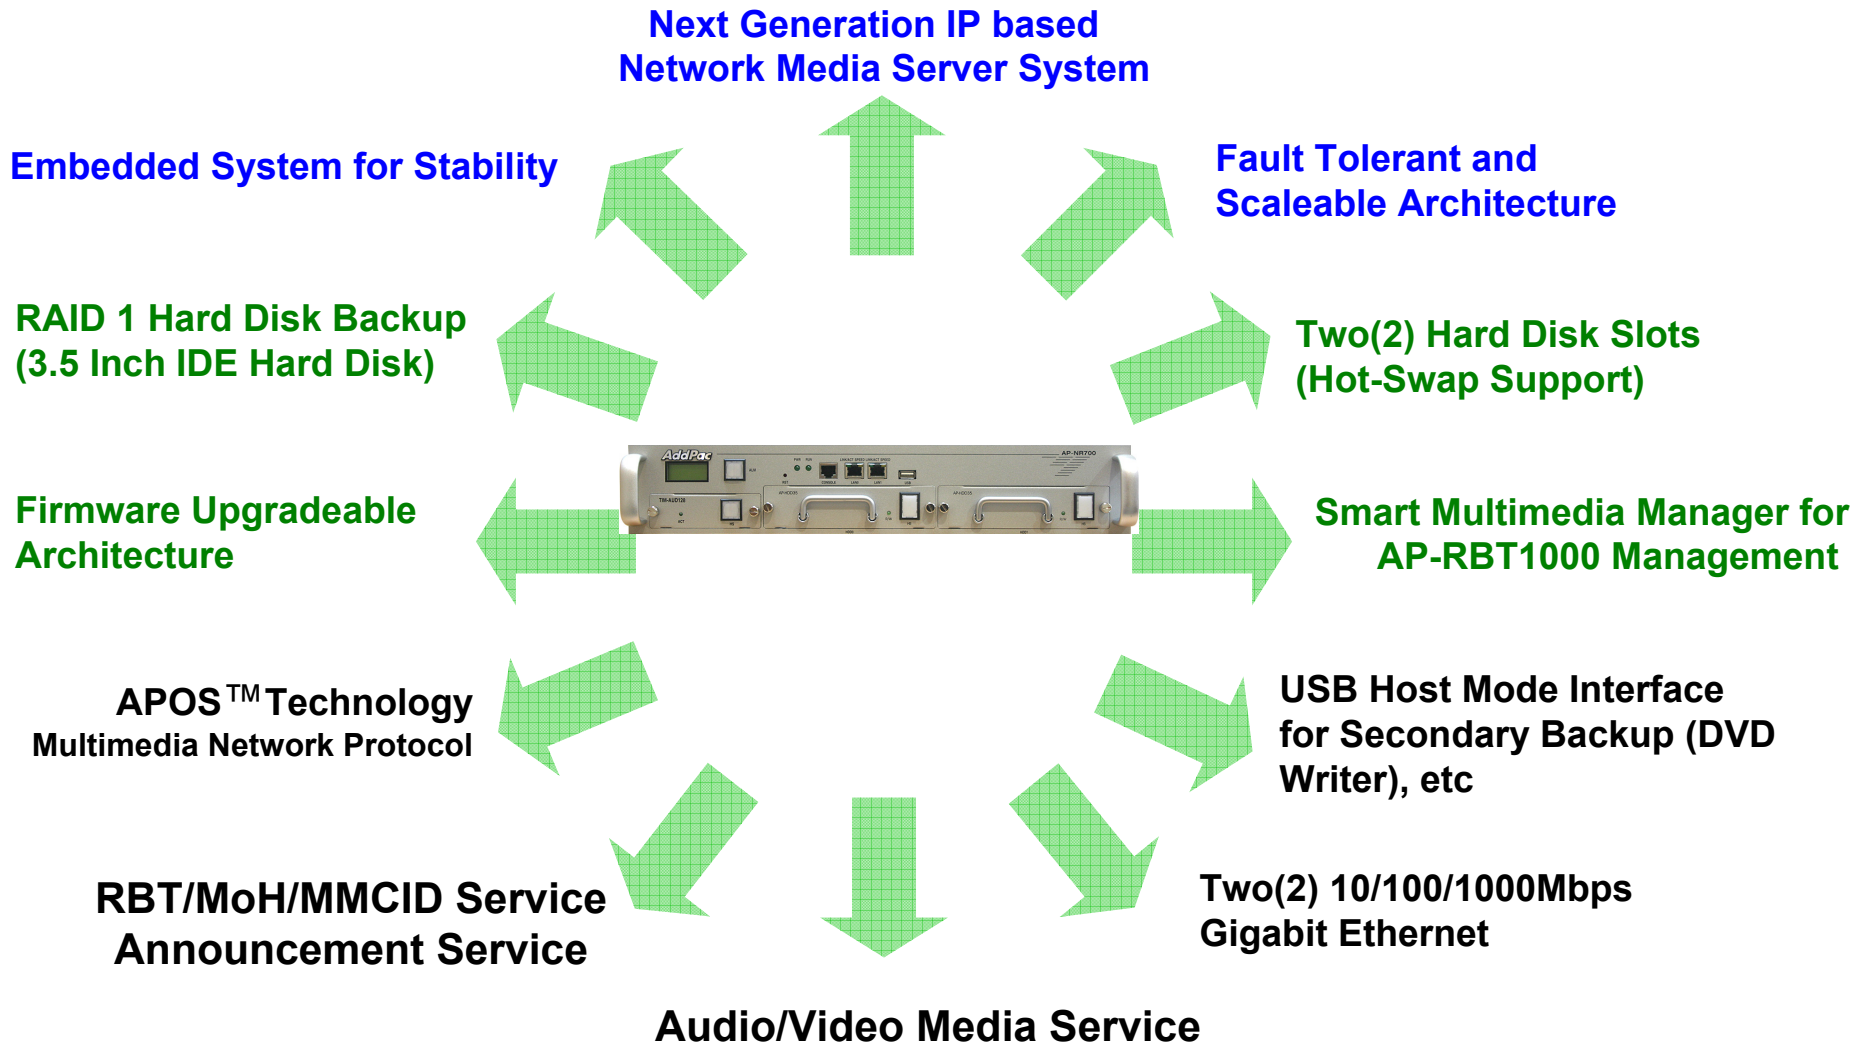

Contents

- Product Overview
- Product Highlight
- Hardware Specification
- Software Service
- Media Server Service Features
- Media Server Data Flow Diagram
- Media Server Call Flow Diagram
- Media Server Codec
- Media Server Announcement
- Application Service
- Ordering Information

Product Overview

AP-RBT1000 Enterprise Media Server System

- IP based Network Media Server System
- Powerful Management and User Friendly Features
- Fault Tolerant and Scalability Architecture
- Smart Media Server Features
 - RBT/MoH/MMCID Service
 - RBT/MoH/MMCID Schedule Holiday) Support
 - Announcement Schedule(Holiday) Support
 - Announcement Package Distribution
 - Announcement/RBT/MoH/MMCID Audio/Video Support
- Firmware Upgradeable Architecture
- Two(2) Gigabit Ethernet Interface
- Two(2) 3.5Inch IDE type Hard Module Slot
- **RAID 1** Hard Disk Backup

Product Highlights

AP-RBT1000 Enterprise Media Server System

Hardware Specification

AP-RBT1000 Enterprise Media Server System

64bit
CPU

- **RISC Microprocessor Computing Power**
- **Main Chassis**
 - **Network Interface**
 - Two(2) 10/100/1000Mbps Gigabit Ethernet
 - One(1) RS-232C Console (RJ45)
 - **USB Host Mode Interface for DVD Backup, etc**
 - **Two(2) Hard Disk Interface Slot for RAID1 Configuration**

Hardware Specification

AP-RBT1000 Enterprise Media Server System

- **Hard Disk Module (RAID 1)**

AP-RBT1000 Front Side

Software Service

AP-RBT1000 Enterprise Media Server System

- **Built-in AddPac Internetworking Software**
 - Scalability, Functionality, and Stability Features
 - Advanced Network Media Service Features
 - QoS Control Features
- **Firmware Upgradeable Architecture**
- **Industry Standard Network Protocol Features**
- **Highly User Friendly Management Features**
 - PC based Window Program
 - Smart Multimedia Manager for Media Server