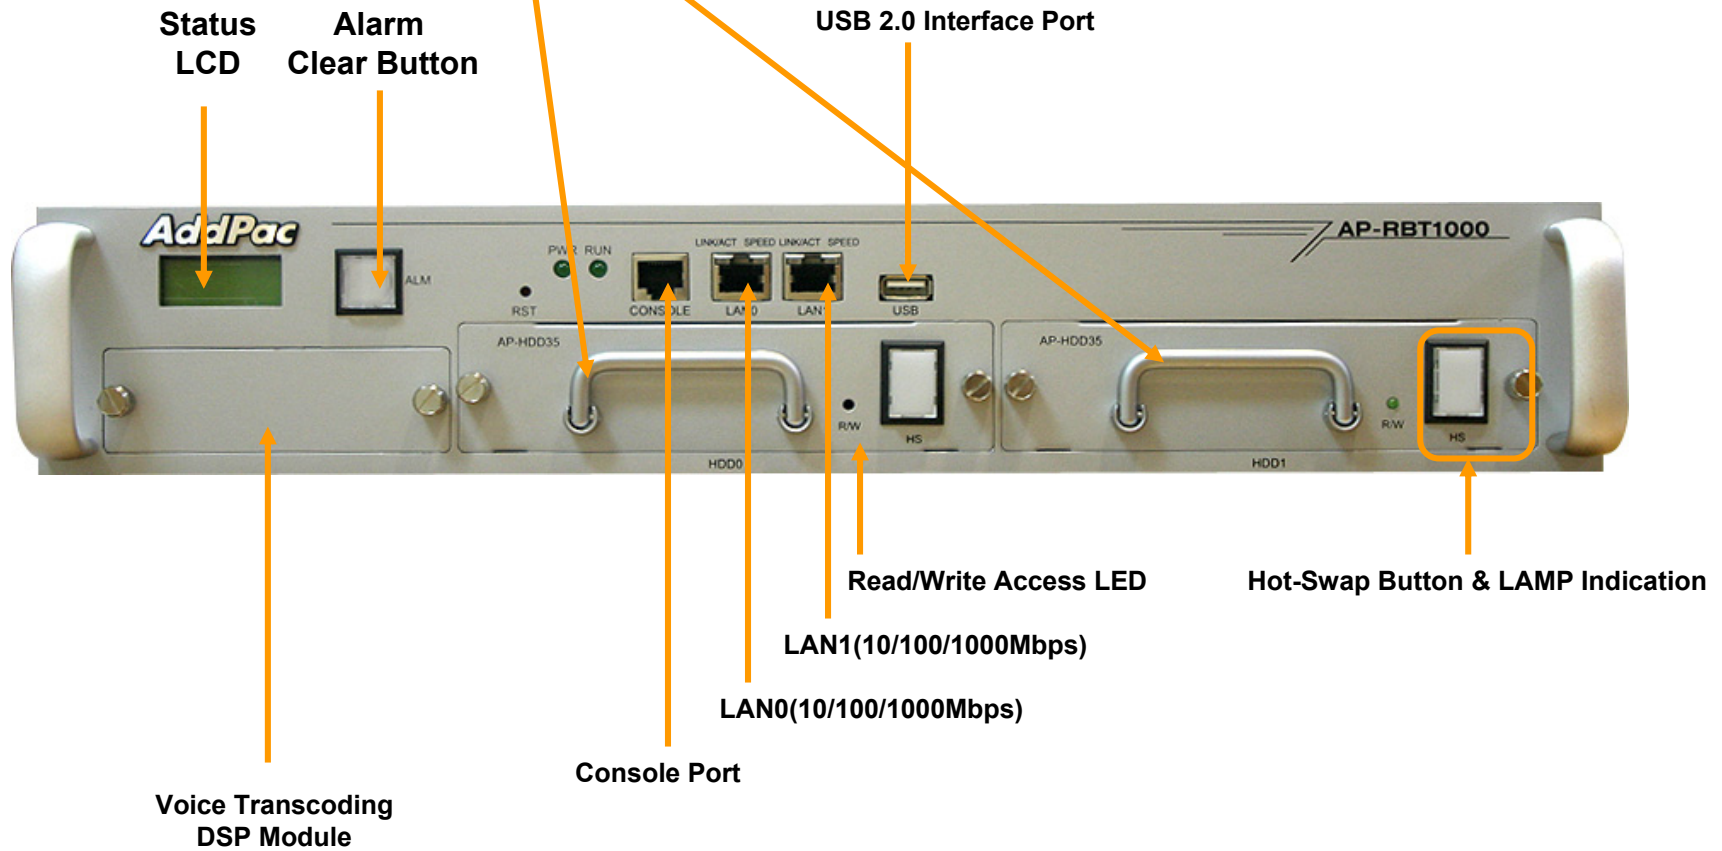

Product Overview

AP-RBT1000 Enterprise Media Server System

- IP based Network Media Server System
- Powerful Management and User Friendly Features
- Fault Tolerant and Scalability Architecture
- Smart Media Server Features
 - RBT/MoH/MMCID Service
 - RBT/MoH/MMCID Schedule Holiday) Support
 - Announcement Schedule(Holiday) Support
 - Announcement Package Distribution
 - Announcement/RBT/MoH/MMCID Audio/Video Support
- Firmware Upgradeable Architecture
- Two(2) Gigabit Ethernet Interface
- Two(2) 3.5Inch IDE type Hard Module Slot
- **RAID 1** Hard Disk Backup

Product Highlights

AP-RBT1000 Enterprise Media Server System

Hardware Specification

AP-RBT1000 Enterprise Media Server System

64bit
CPU

- **RISC Microprocessor Computing Power**
- **Main Chassis**
 - **Network Interface**
 - Two(2) 10/100/1000Mbps Gigabit Ethernet
 - One(1) RS-232C Console (RJ45)
 - **USB Host Mode Interface for DVD Backup, etc**
 - **Two(2) Hard Disk Interface Slot for RAID1 Configuration**

Hardware Specification

AP-RBT1000 Enterprise Media Server System

- **Hard Disk Module (RAID 1)**

AP-RBT1000 Front Side

Software Service

AP-RBT1000 Enterprise Media Server System

- **Built-in AddPac Internetworking Software**
 - Scalability, Functionality, and Stability Features
 - Advanced Network Media Service Features
 - QoS Control Features
- **Firmware Upgradeable Architecture**
- **Industry Standard Network Protocol Features**
- **Highly User Friendly Management Features**
 - PC based Window Program
 - Smart Multimedia Manager for Media Server