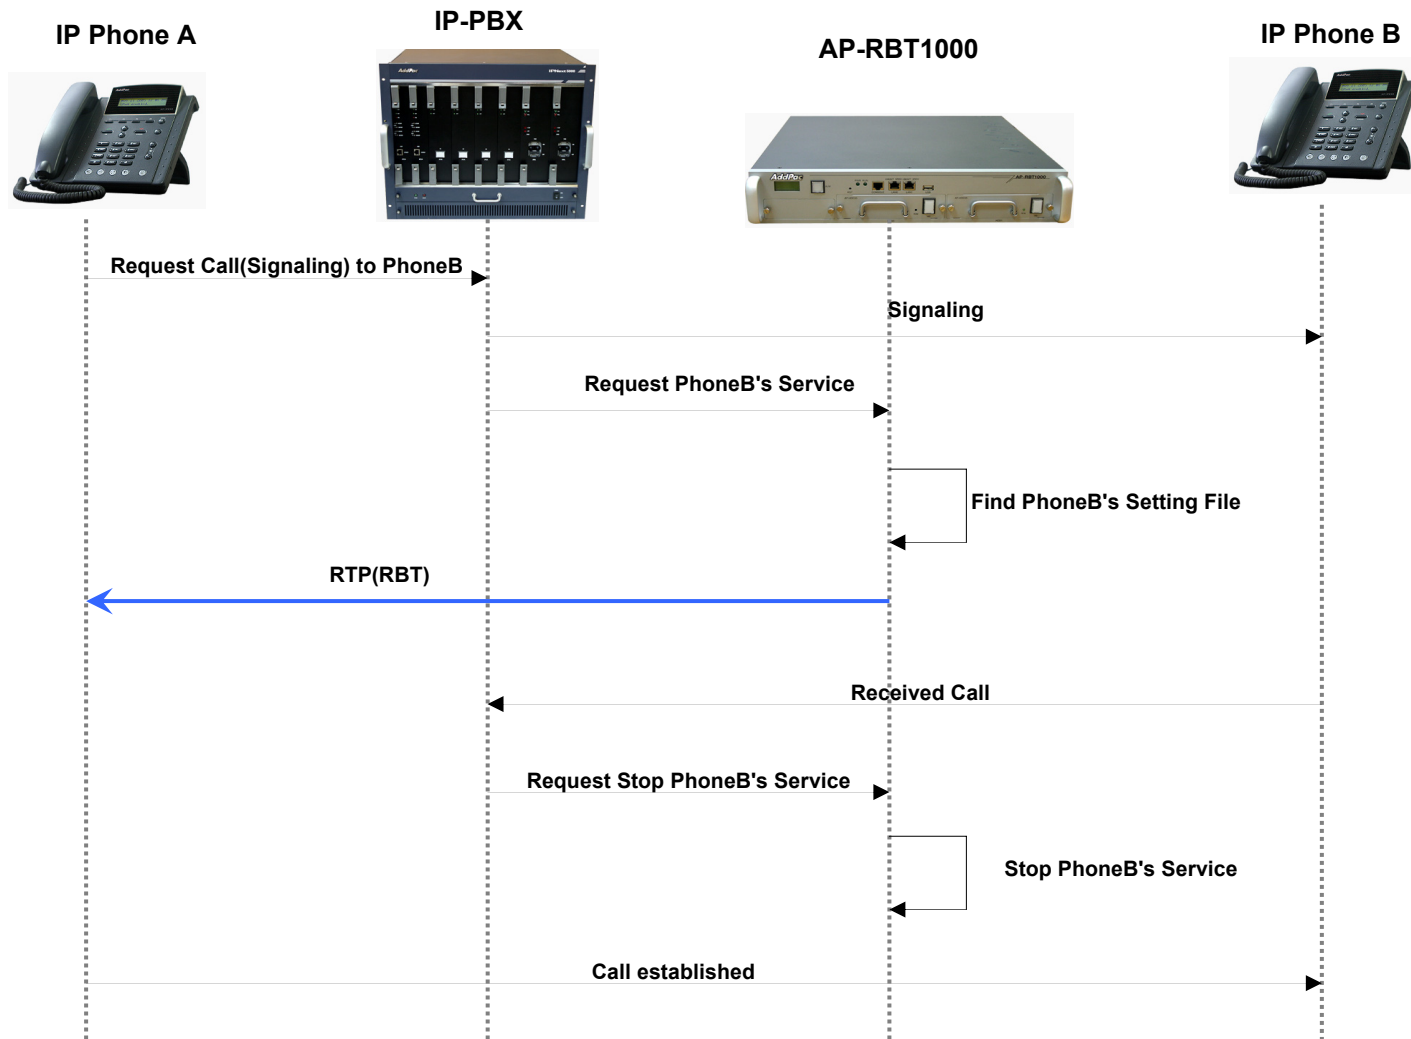

Product Highlights

AP-RBT1000 Enterprise Media Server System

Hardware Specification

AP-RBT1000 Enterprise Media Server System

64bit
CPU

- **RISC Microprocessor Computing Power**
- **Main Chassis**
 - **Network Interface**
 - Two(2) 10/100/1000Mbps Gigabit Ethernet
 - One(1) RS-232C Console (RJ45)
 - **USB Host Mode Interface for DVD Backup, etc**
 - **Two(2) Hard Disk Interface Slot for RAID1 Configuration**

Hardware Specification

AP-RBT1000 Enterprise Media Server System

- **Hard Disk Module (RAID 1)**

AP-RBT1000 Front Side

Software Service

AP-RBT1000 Enterprise Media Server System

- **Built-in AddPac Internetworking Software**
 - Scalability, Functionality, and Stability Features
 - Advanced Network Media Service Features
 - QoS Control Features
- **Firmware Upgradeable Architecture**
- **Industry Standard Network Protocol Features**
- **Highly User Friendly Management Features**
 - PC based Window Program
 - Smart Multimedia Manager for Media Server

Media Server & IP-PBX Media Service

AP-RBT1000 Enterprise Media Server System

Function	Specific Feature	Call Manager (IP-PBX)	Media Server (AP-RBT1000)
RBT/MoH	Address (Personal) /Group* Service	X	O
	Schedule and Holiday Support	X	O
	Audio Support	O	O
	Video Support	X	O
MMCID	Address (Personal)/Group* Service	X	O
	Schedule and Holiday Support	X	O
	Audio Support	X	O
	Video Support	X	O
Announcement	Audio Support	O	O
	Video Support	X	O
	Schedule and Holiday Support	X	O
	Announcement Package	X	O
Miscellaneous	Cluster	X	O
	Address Pool	X	O
	Media Server Monitoring (Service Session , System Monitoring)	X	O
	SMM with SSCP Protocol	X	O

Media Server Data Flow Diagram

AP-RBT1000 Enterprise Media Server System

Media Server Call Flow Diagram (Ring Back Tone)

AP-RBT1000 Enterprise Media Server System

Media Server Call Flow Diagram (MoH : Music on Hold)