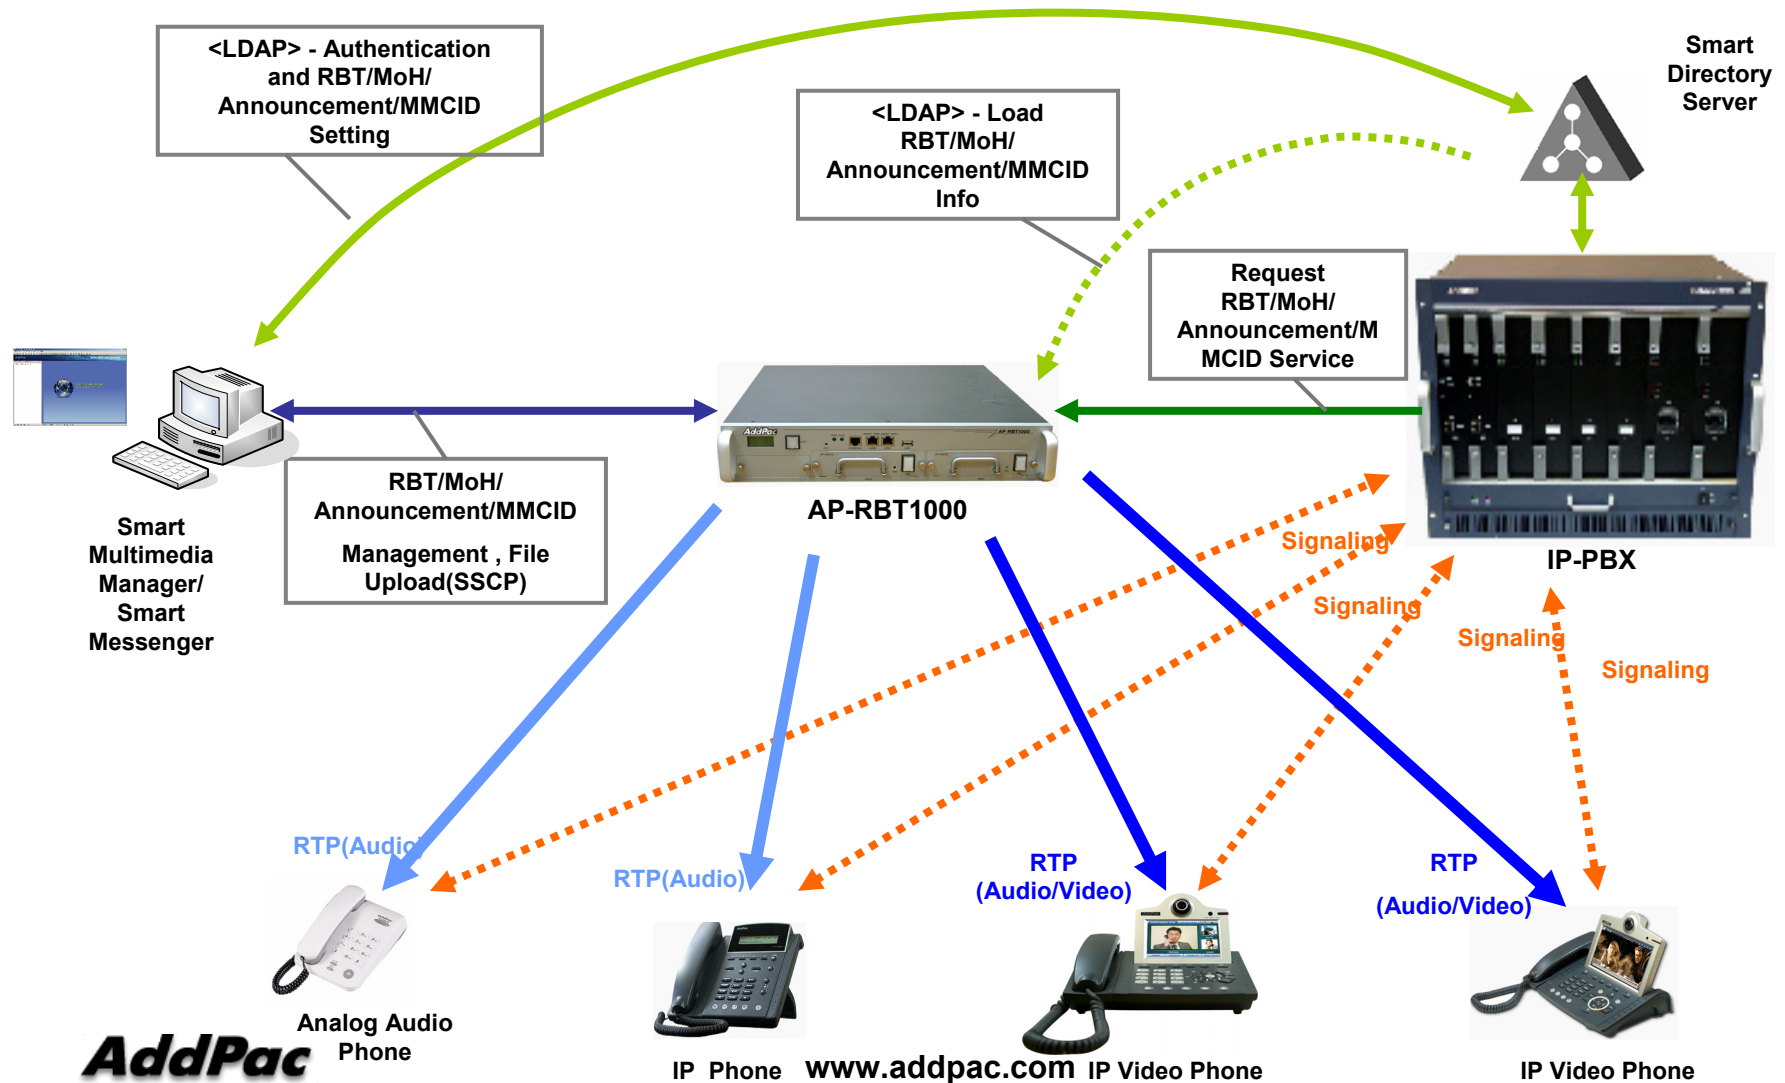

Media Server Data Flow Diagram

AP-RBT1000 Enterprise Media Server System